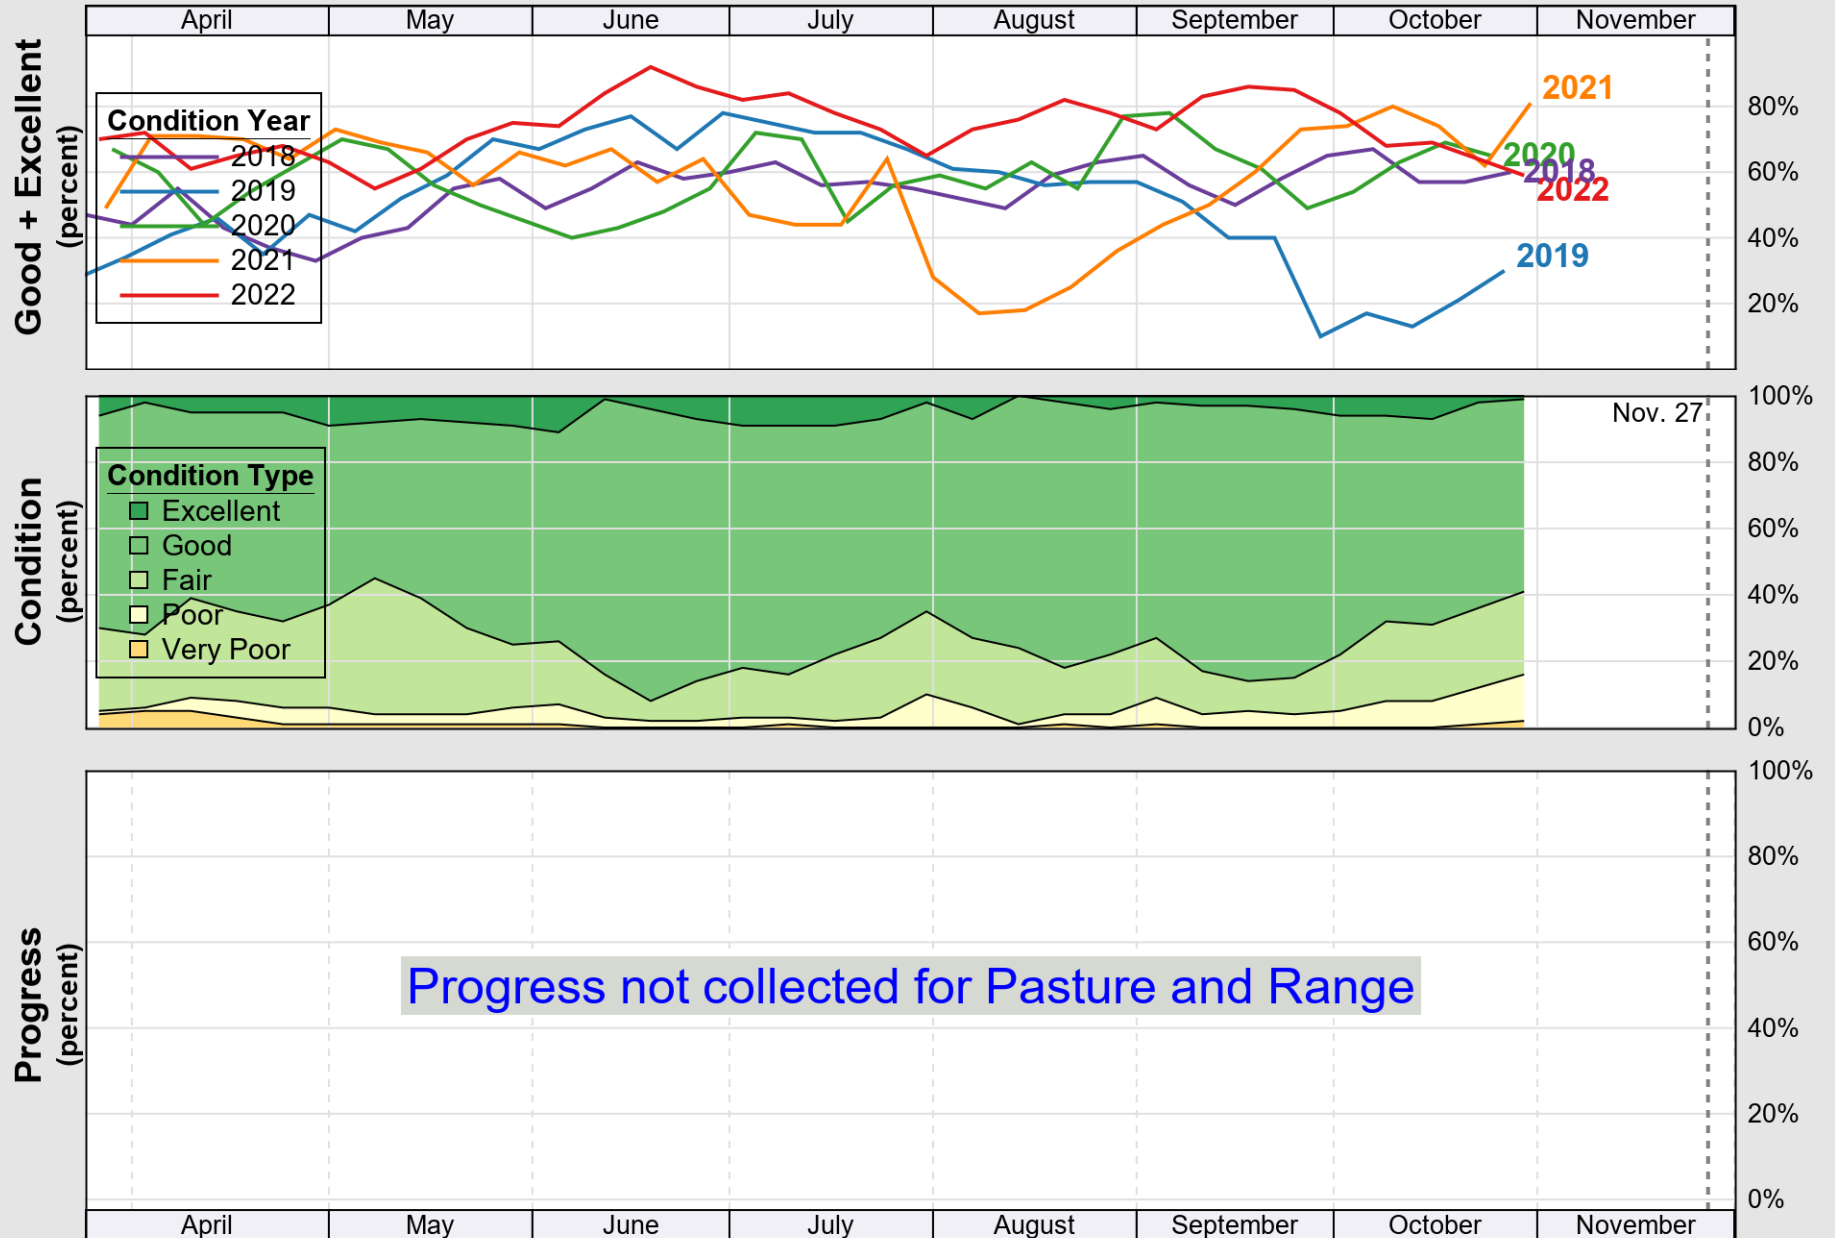

USDA

Crop Progress and Condition: Corn in West Virginia , 2022

NASS

Source: National Agricultural Statistics Service (NASS), Crop Progress Report

USDA Crop Progress and Condition: Pasture and Range in West Virginia , 2022 **NASS**

Source: National Agricultural Statistics Service (NASS), Crop Progress Report

USDA

Crop Progress and Condition: Soybeans in West Virginia , 2022

NASS

Source: National Agricultural Statistics Service (NASS), Crop Progress Report