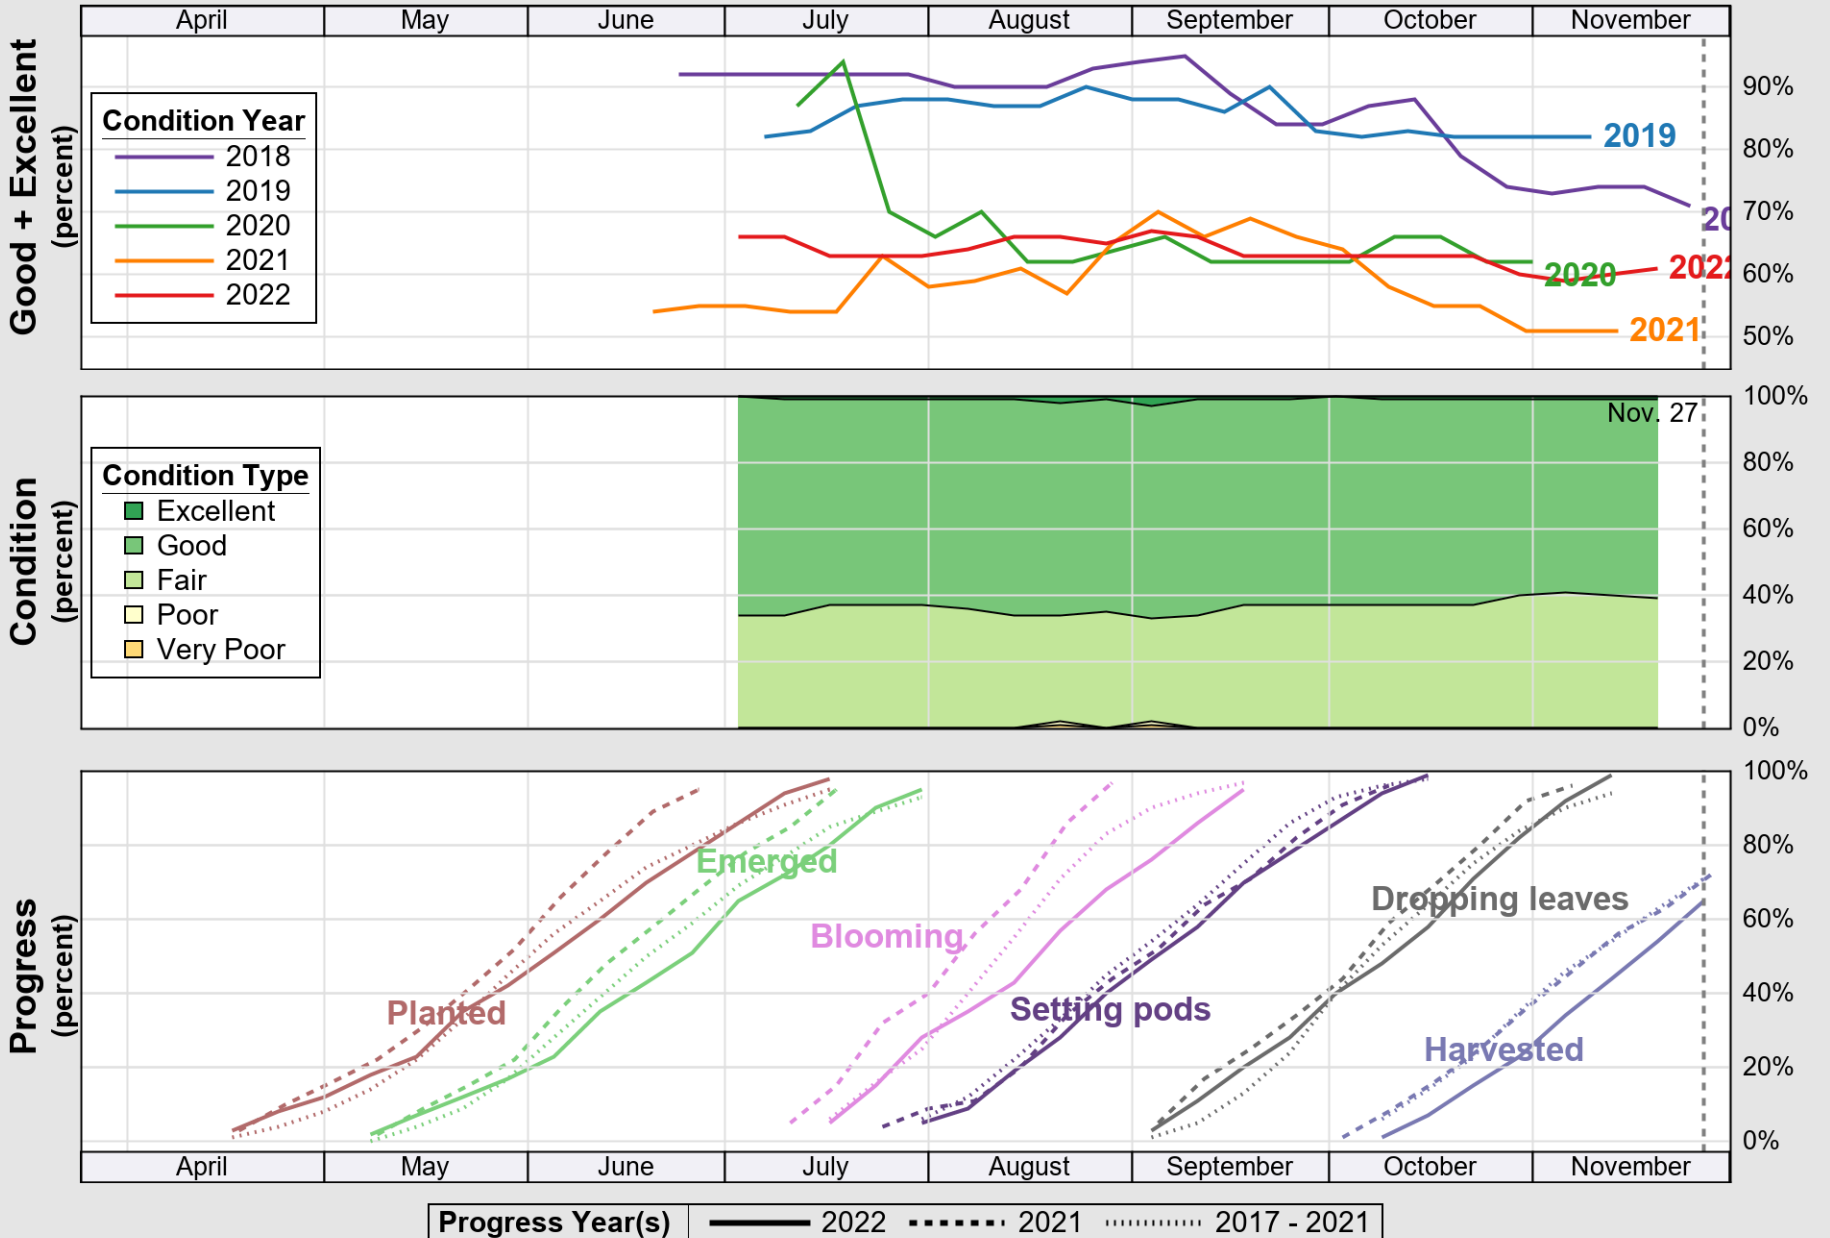

USDA

Crop Progress and Condition: Corn in West Virginia , 2022

NASS

Source: National Agricultural Statistics Service (NASS), Crop Progress Report

USDA Crop Progress and Condition: Pasture and Range in West Virginia , 2022 **NASS**

Source: National Agricultural Statistics Service (NASS), Crop Progress Report

USDA

Crop Progress and Condition: Soybeans in West Virginia , 2022

NASS

Source: National Agricultural Statistics Service (NASS), Crop Progress Report

USDA

Crop Progress and Condition: Winter Wheat in West Virginia , 2022

NASS

Source: National Agricultural Statistics Service (NASS), Crop Progress Report