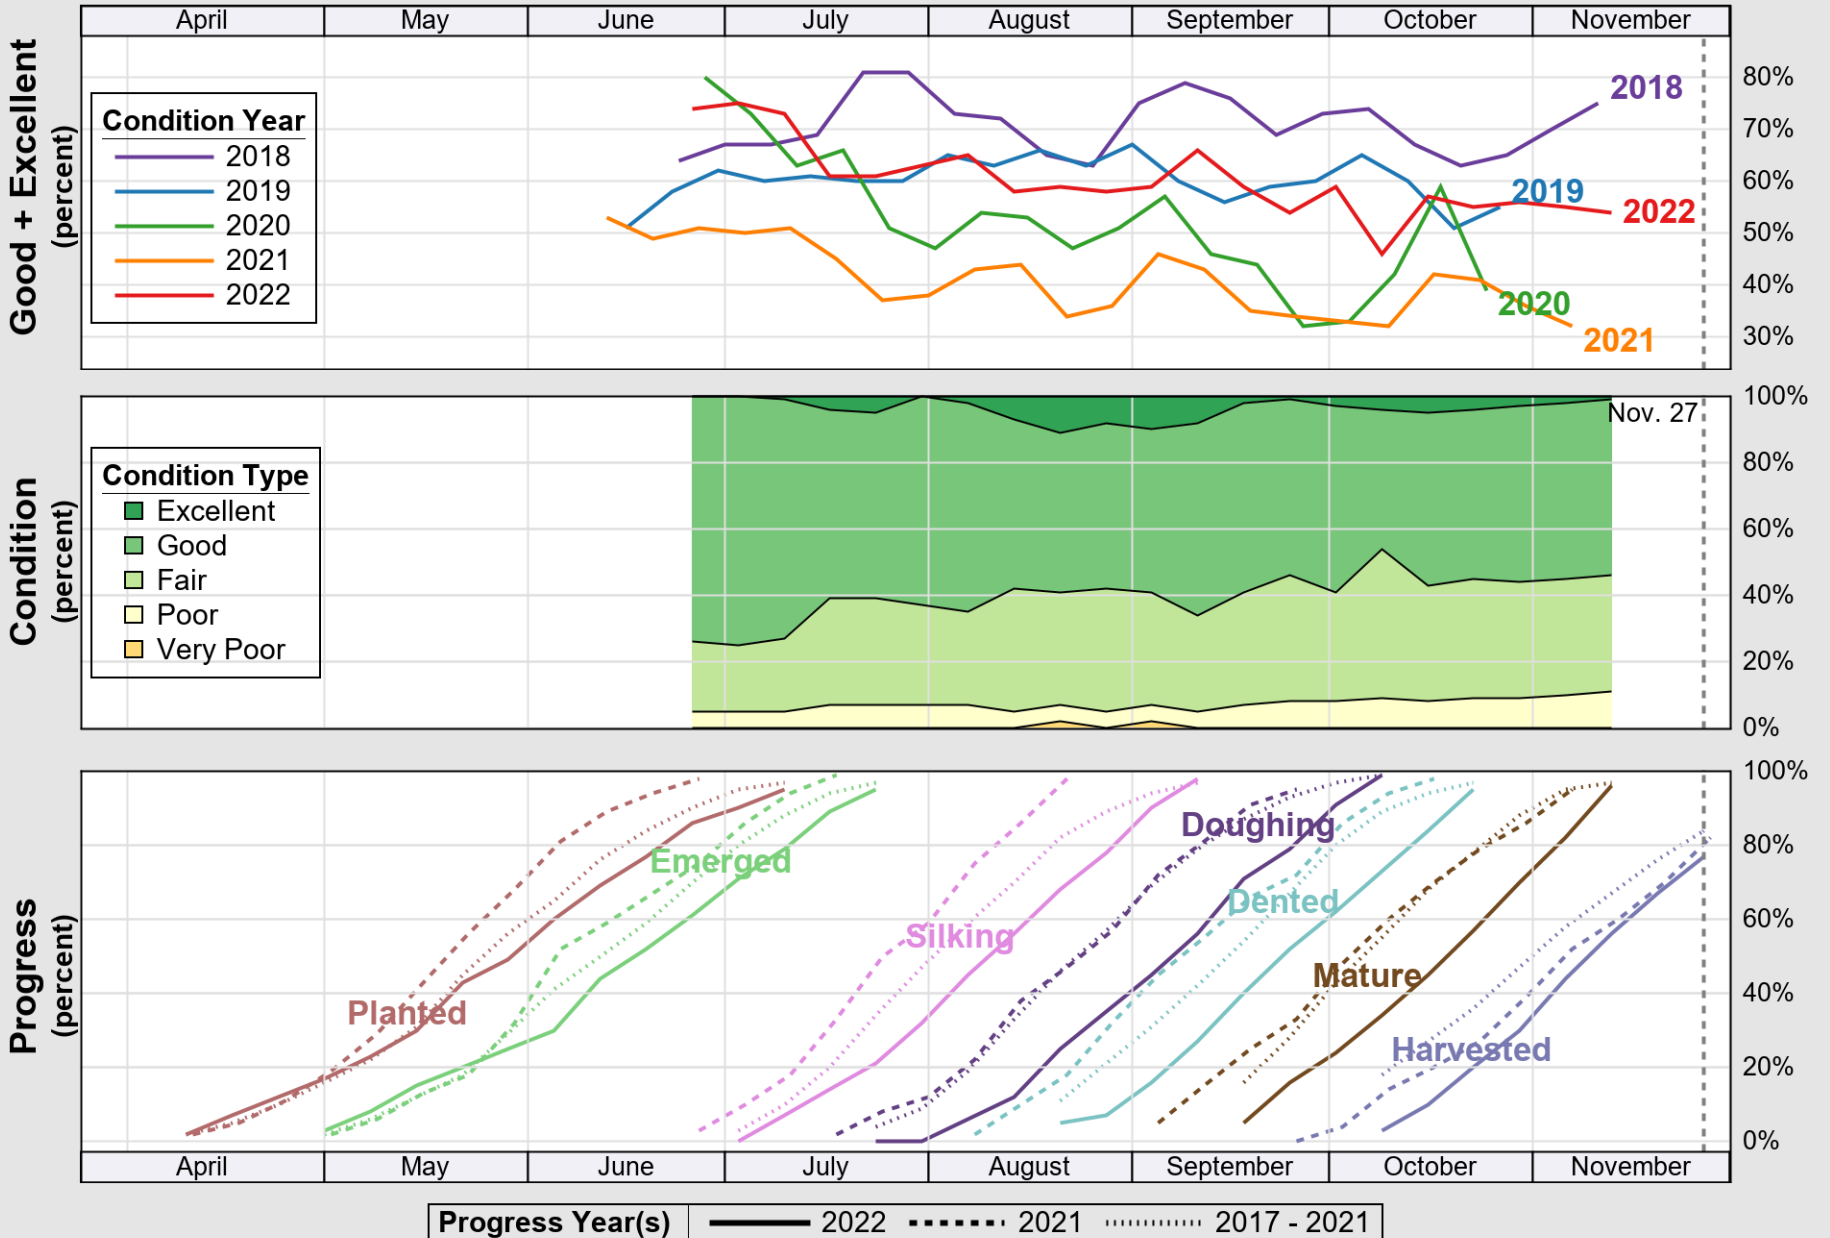

USDA

Crop Progress and Condition: Corn in West Virginia , 2022

NASS

Source: National Agricultural Statistics Service (NASS), Crop Progress Report

USDA Crop Progress and Condition: Pasture and Range in West Virginia , 2022 **NASS**

Source: National Agricultural Statistics Service (NASS), Crop Progress Report

USDA

Crop Progress and Condition: Soybeans in West Virginia , 2022

NASS

Source: National Agricultural Statistics Service (NASS), Crop Progress Report

USDA

Crop Progress and Condition: Winter Wheat in West Virginia , 2022

NASS

Source: National Agricultural Statistics Service (NASS), Crop Progress Report