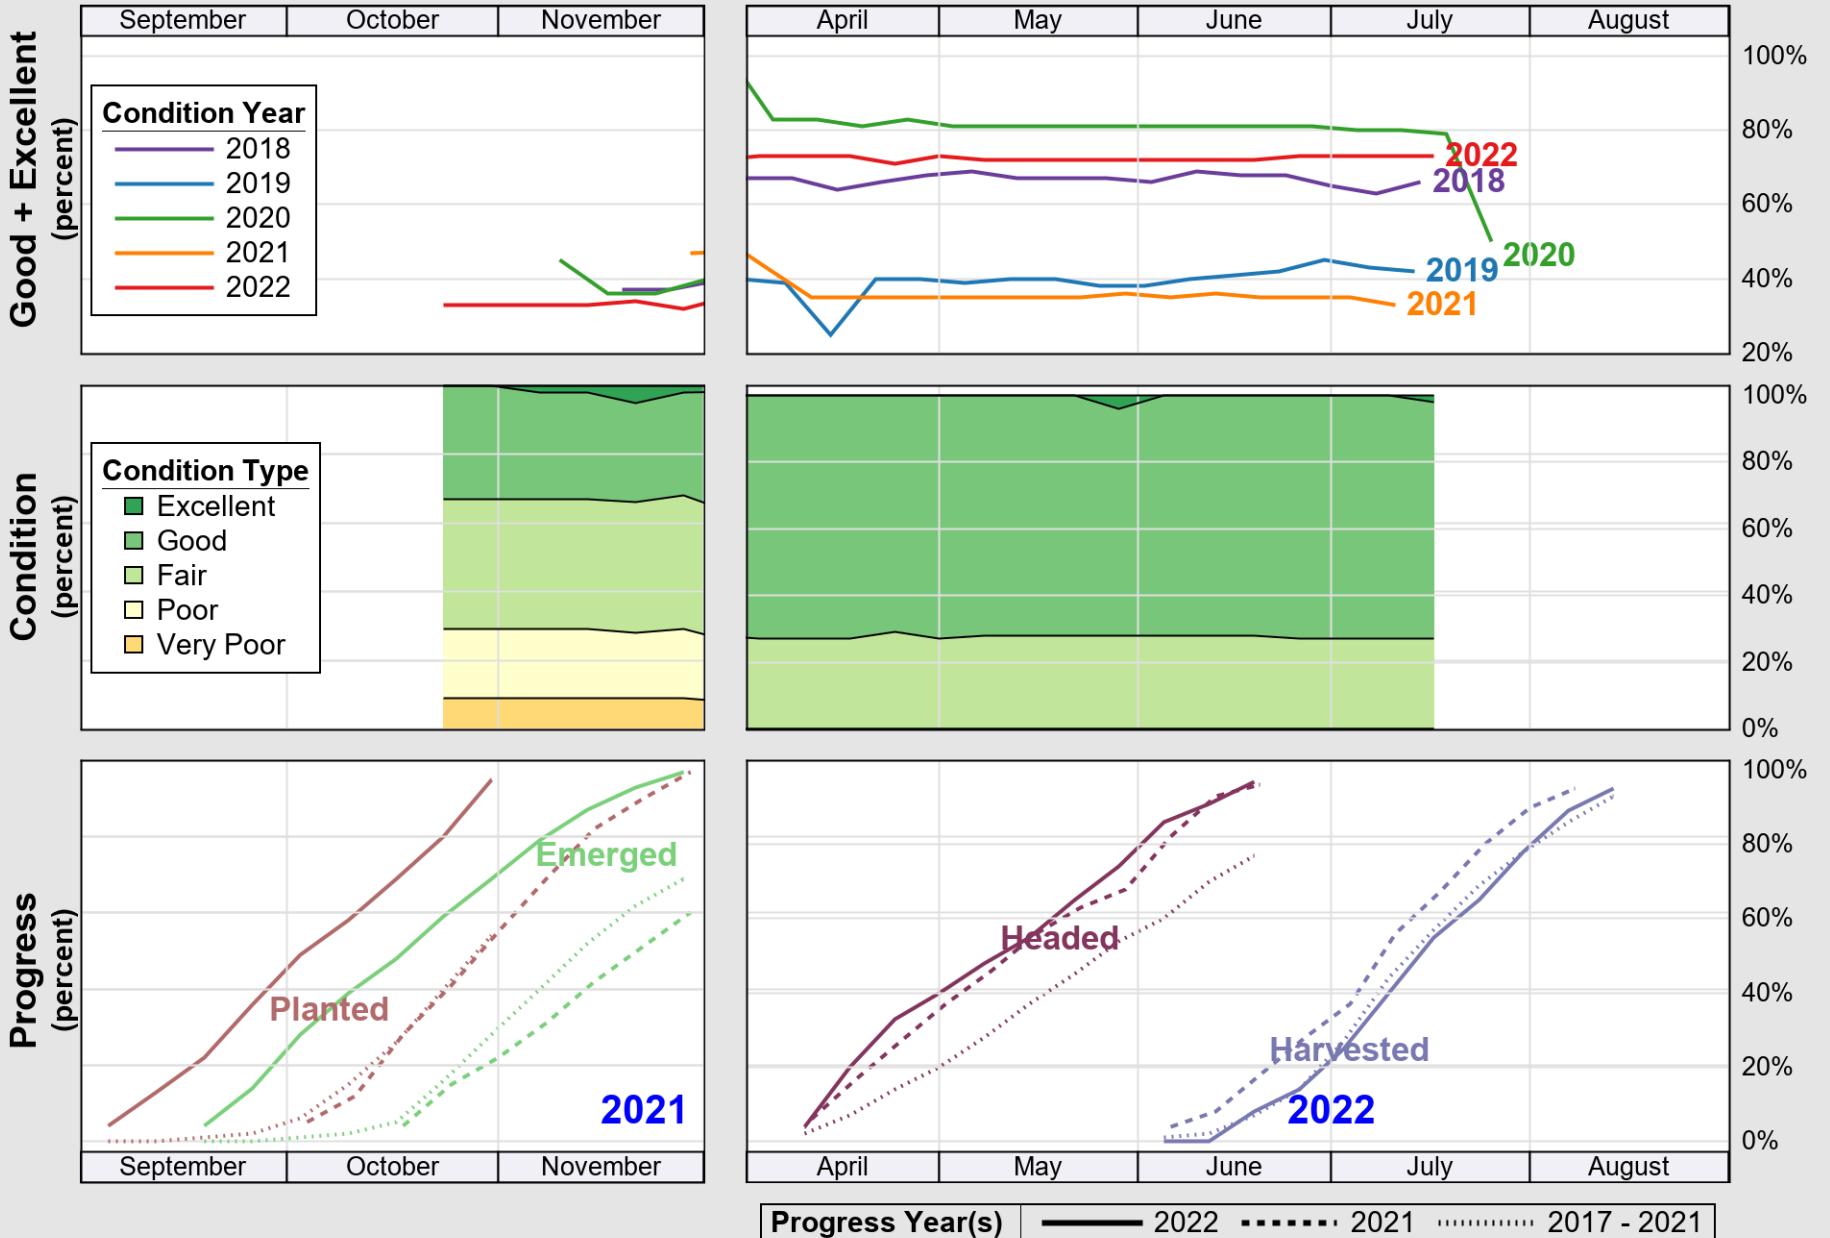

USDA

Crop Progress and Condition: Corn in West Virginia , 2022

NASS

Source: National Agricultural Statistics Service (NASS), Crop Progress Report

USDA Crop Progress and Condition: Pasture and Range in West Virginia , 2022 **NASS**

Source: National Agricultural Statistics Service (NASS), Crop Progress Report

USDA

Crop Progress and Condition: Soybeans in West Virginia , 2022

NASS

Source: National Agricultural Statistics Service (NASS), Crop Progress Report

USDA

Crop Progress and Condition: Winter Wheat in West Virginia , 2022

NASS

Source: National Agricultural Statistics Service (NASS), Crop Progress Report