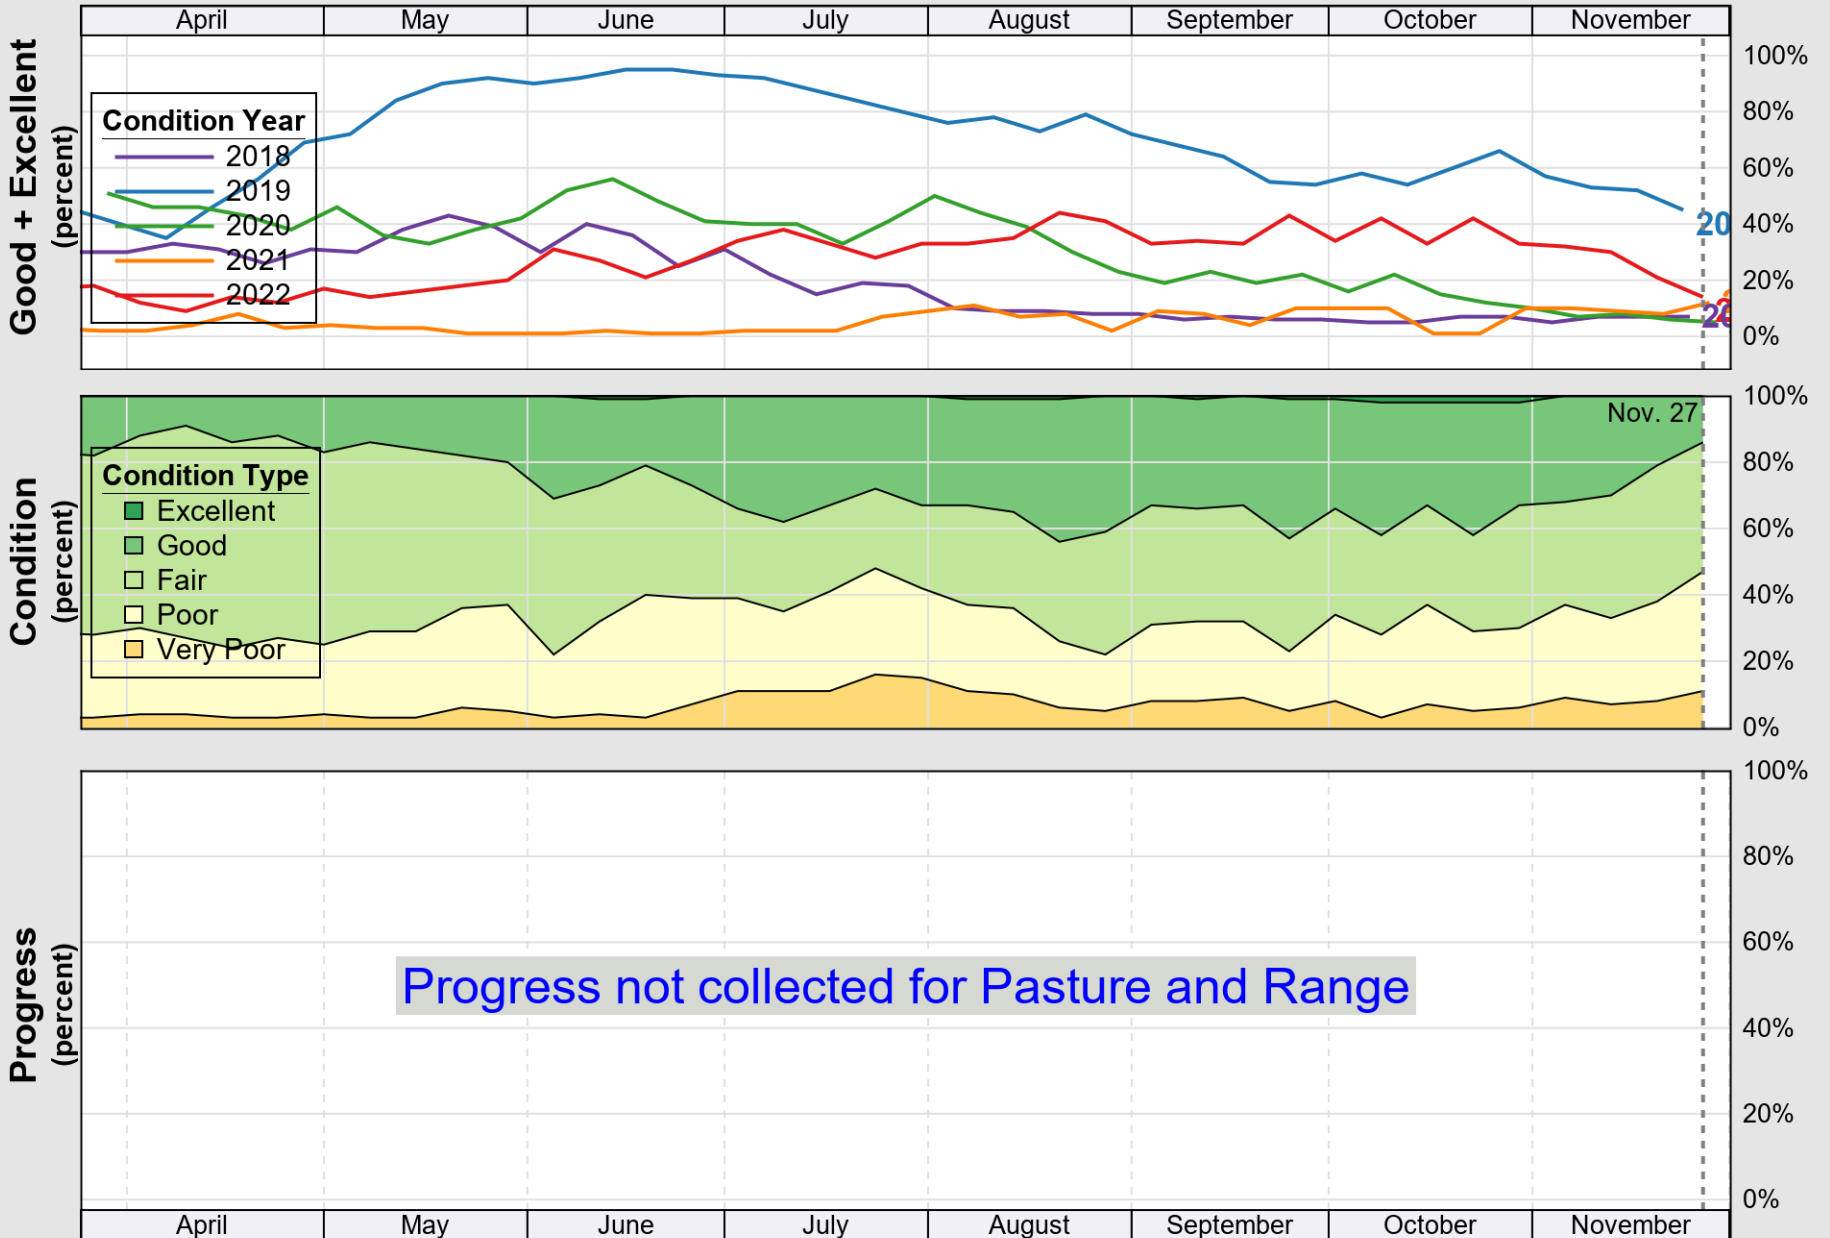

USDA

Crop Progress and Condition: Barley in Utah , 2022

NASS

Progress Year(s) ——— 2022 2021 2017 - 2021

Source: National Agricultural Statistics Service (NASS), Crop Progress Report

USDA

Crop Progress and Condition: Corn in Utah , 2022

NASS

Source: National Agricultural Statistics Service (NASS), Crop Progress Report

USDA

Crop Progress and Condition: Pasture and Range in Utah , 2022

NASS

Source: National Agricultural Statistics Service (NASS), Crop Progress Report

USDA

Crop Progress and Condition: Winter Wheat in Utah , 2022

NASS

Source: National Agricultural Statistics Service (NASS), Crop Progress Report