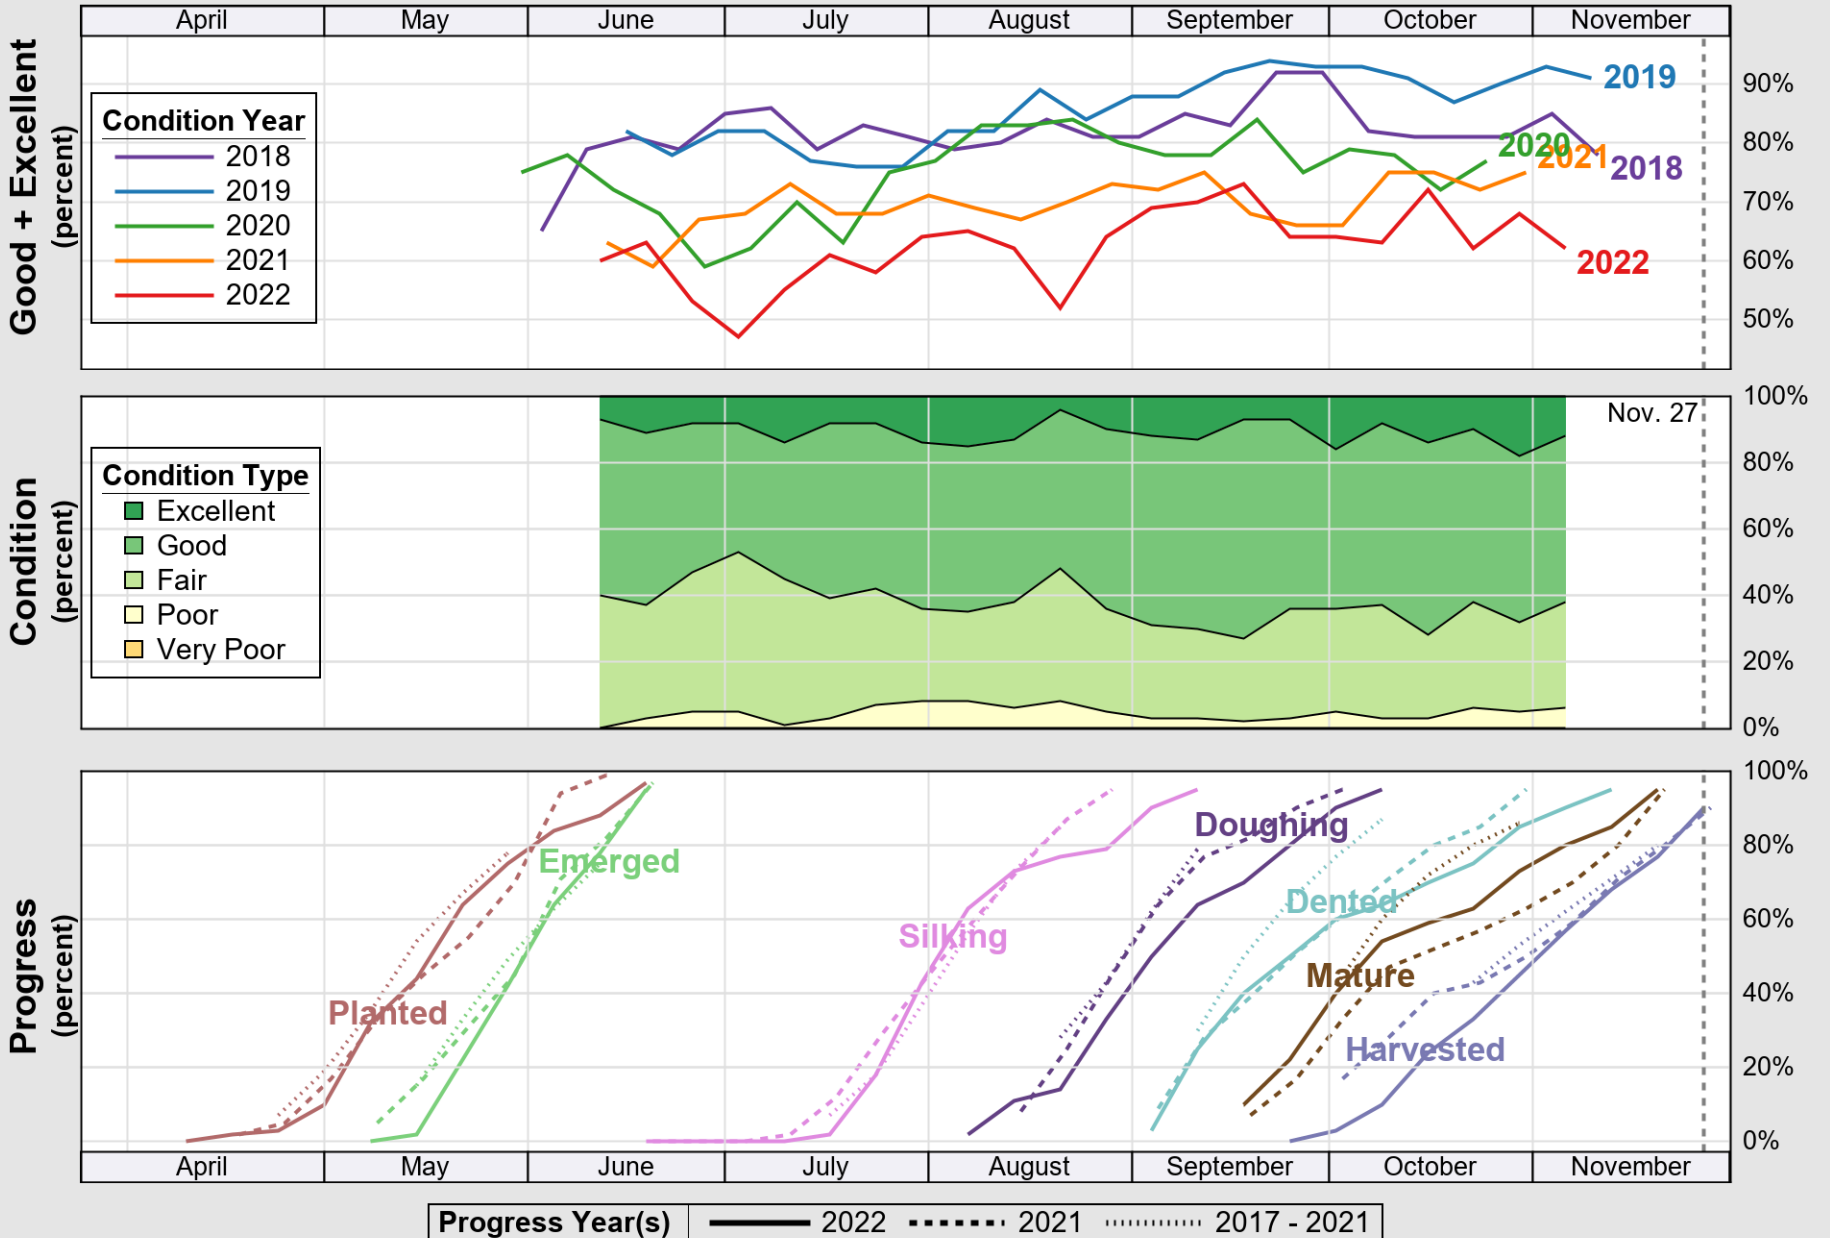

USDA

Crop Progress and Condition: Barley in Utah , 2022

NASS

Progress Year(s) ——— 2022 2021 2017 - 2021

Source: National Agricultural Statistics Service (NASS), Crop Progress Report

USDA

Crop Progress and Condition: Corn in Utah , 2022

NASS

Source: National Agricultural Statistics Service (NASS), Crop Progress Report

USDA

Crop Progress and Condition: Pasture and Range in Utah , 2022

NASS

Source: National Agricultural Statistics Service (NASS), Crop Progress Report

USDA

Crop Progress and Condition: Winter Wheat in Utah , 2022

NASS

Source: National Agricultural Statistics Service (NASS), Crop Progress Report