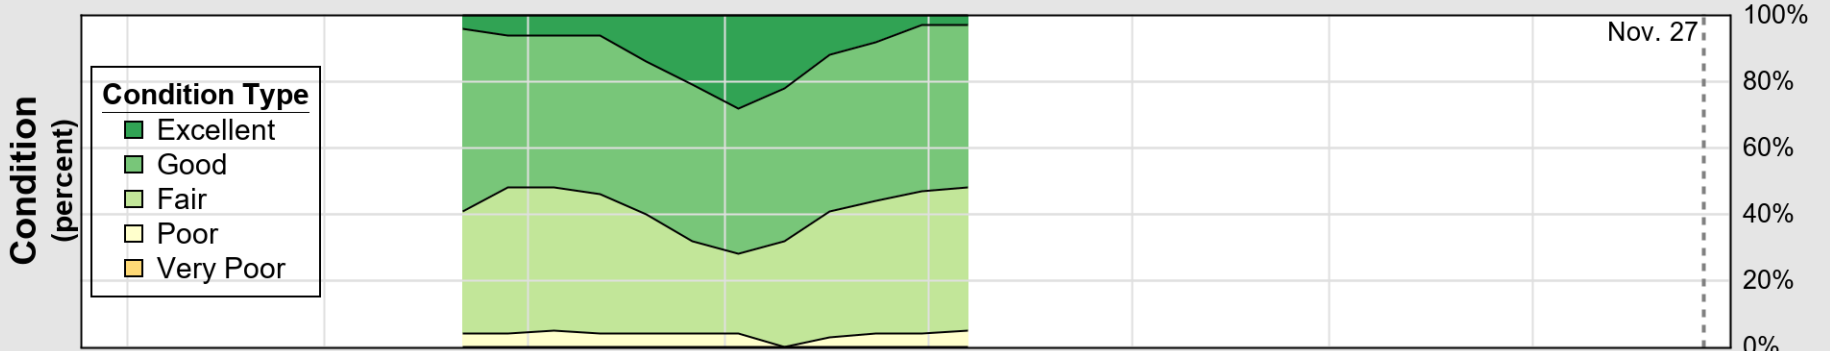

USDA

Crop Progress and Condition: Barley in Utah , 2022

NASS

Progress Year(s) ——— 2022 2021 2017 - 2021

Source: National Agricultural Statistics Service (NASS), Crop Progress Report

USDA

Crop Progress and Condition: Corn in Utah , 2022