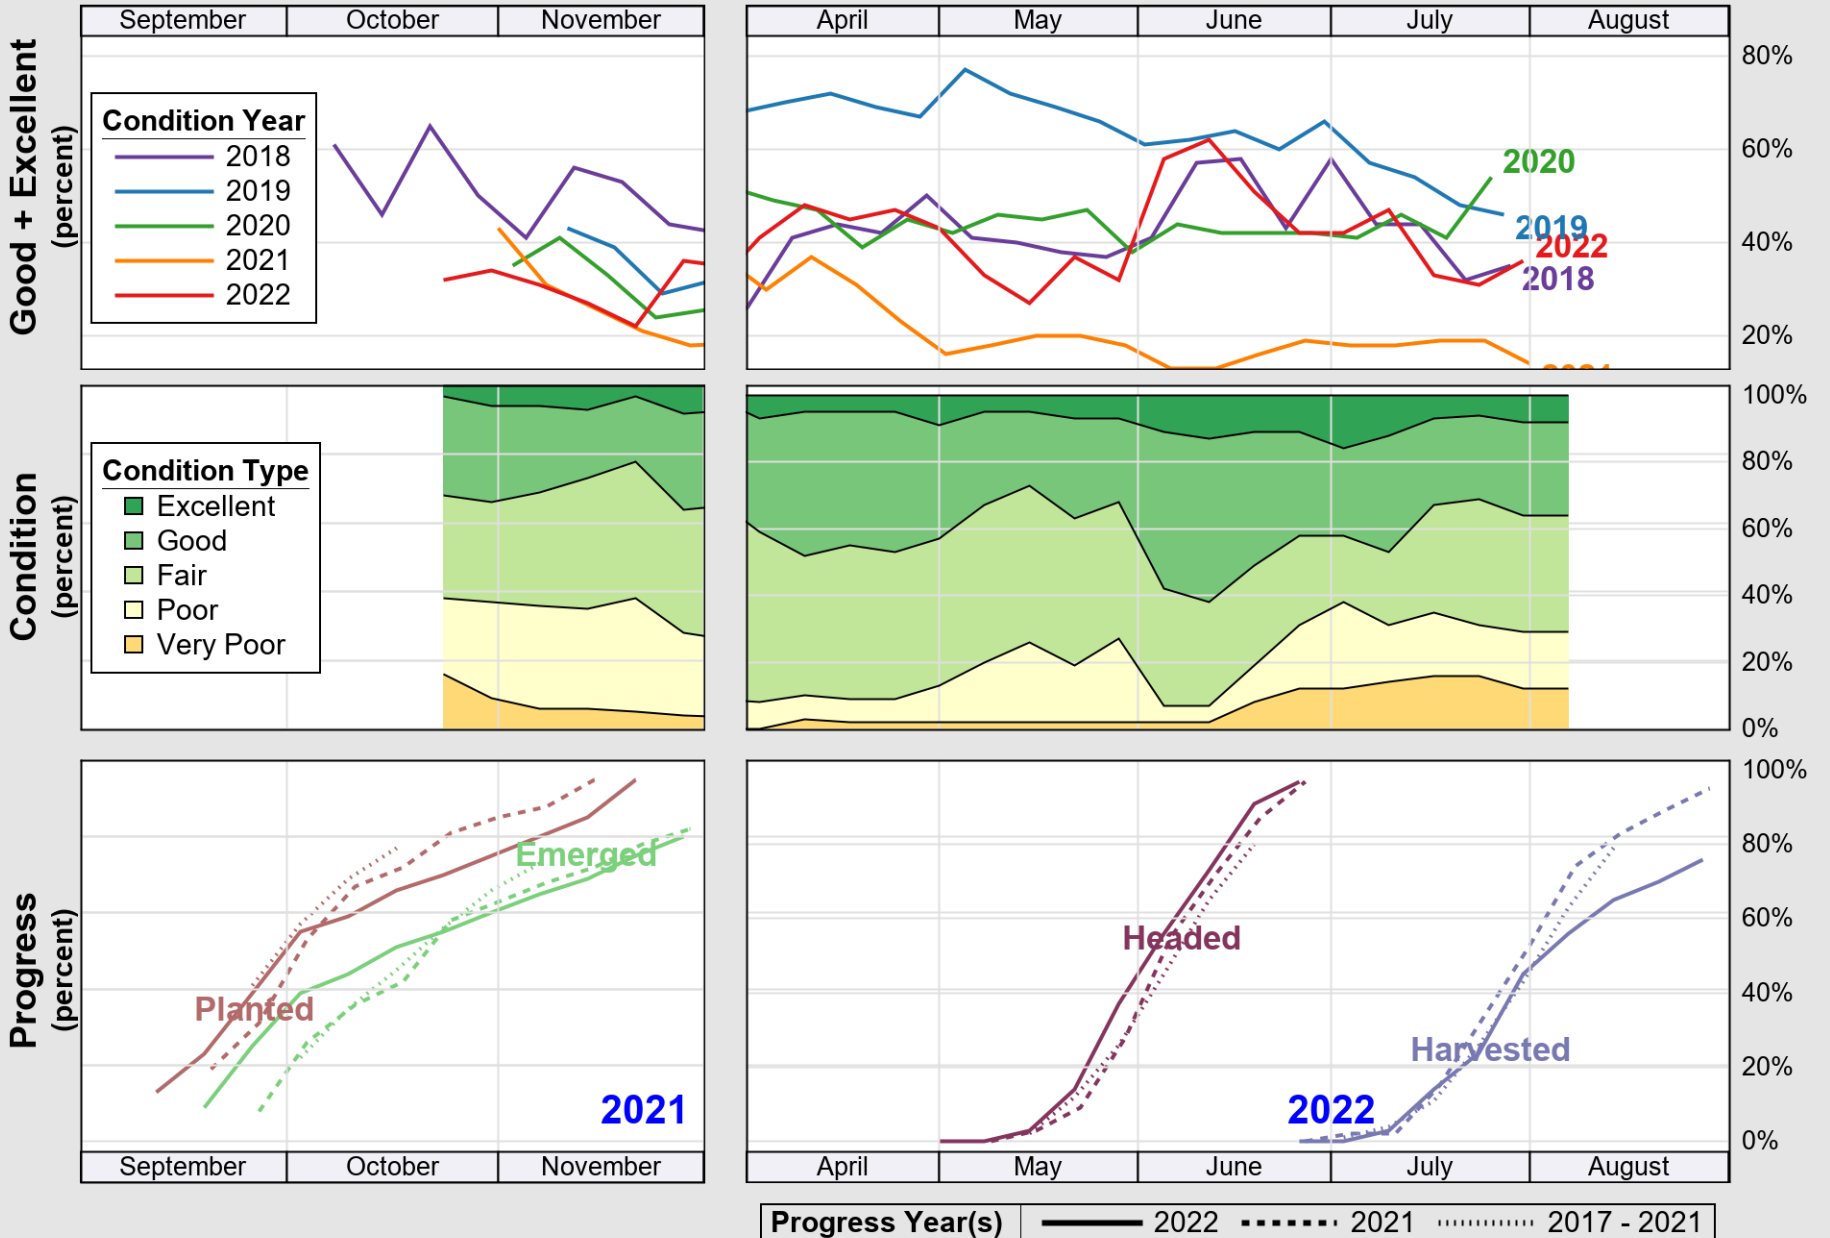

USDA

Crop Progress and Condition: Barley in Utah , 2022

NASS

Progress Year(s) ——— 2022 2021 2017 - 2021

Source: National Agricultural Statistics Service (NASS), Crop Progress Report

USDA

Crop Progress and Condition: Corn in Utah , 2022

NASS

Source: National Agricultural Statistics Service (NASS), Crop Progress Report

USDA

Crop Progress and Condition: Pasture and Range in Utah , 2022

NASS

Source: National Agricultural Statistics Service (NASS), Crop Progress Report

USDA

Crop Progress and Condition: Winter Wheat in Utah , 2022

NASS

Source: National Agricultural Statistics Service (NASS), Crop Progress Report