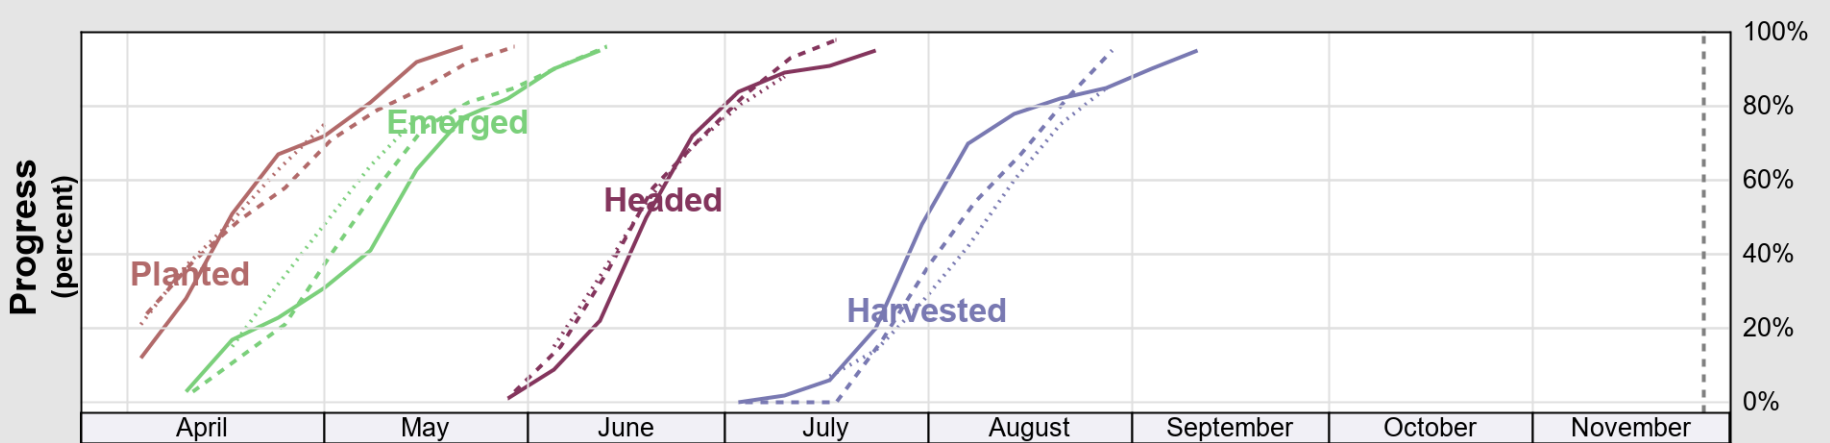

USDA

Crop Progress and Condition: Barley in Utah , 2022

NASS

Progress Year(s) ——— 2022 2021 2017 - 2021

Source: National Agricultural Statistics Service (NASS), Crop Progress Report

USDA

Crop Progress and Condition: Corn in Utah , 2022