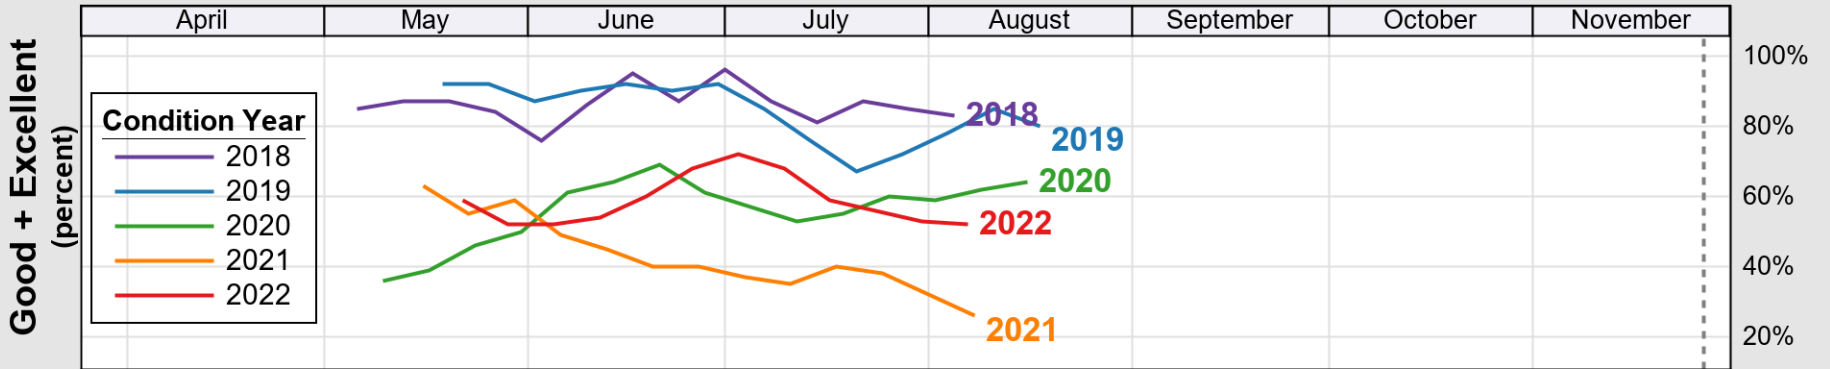

USDA

Crop Progress and Condition: Barley in Utah , 2022

NASS

Progress Year(s) ——— 2022 2021 2017 - 2021

Source: National Agricultural Statistics Service (NASS), Crop Progress Report

USDA

Crop Progress and Condition: Corn in Utah , 2022