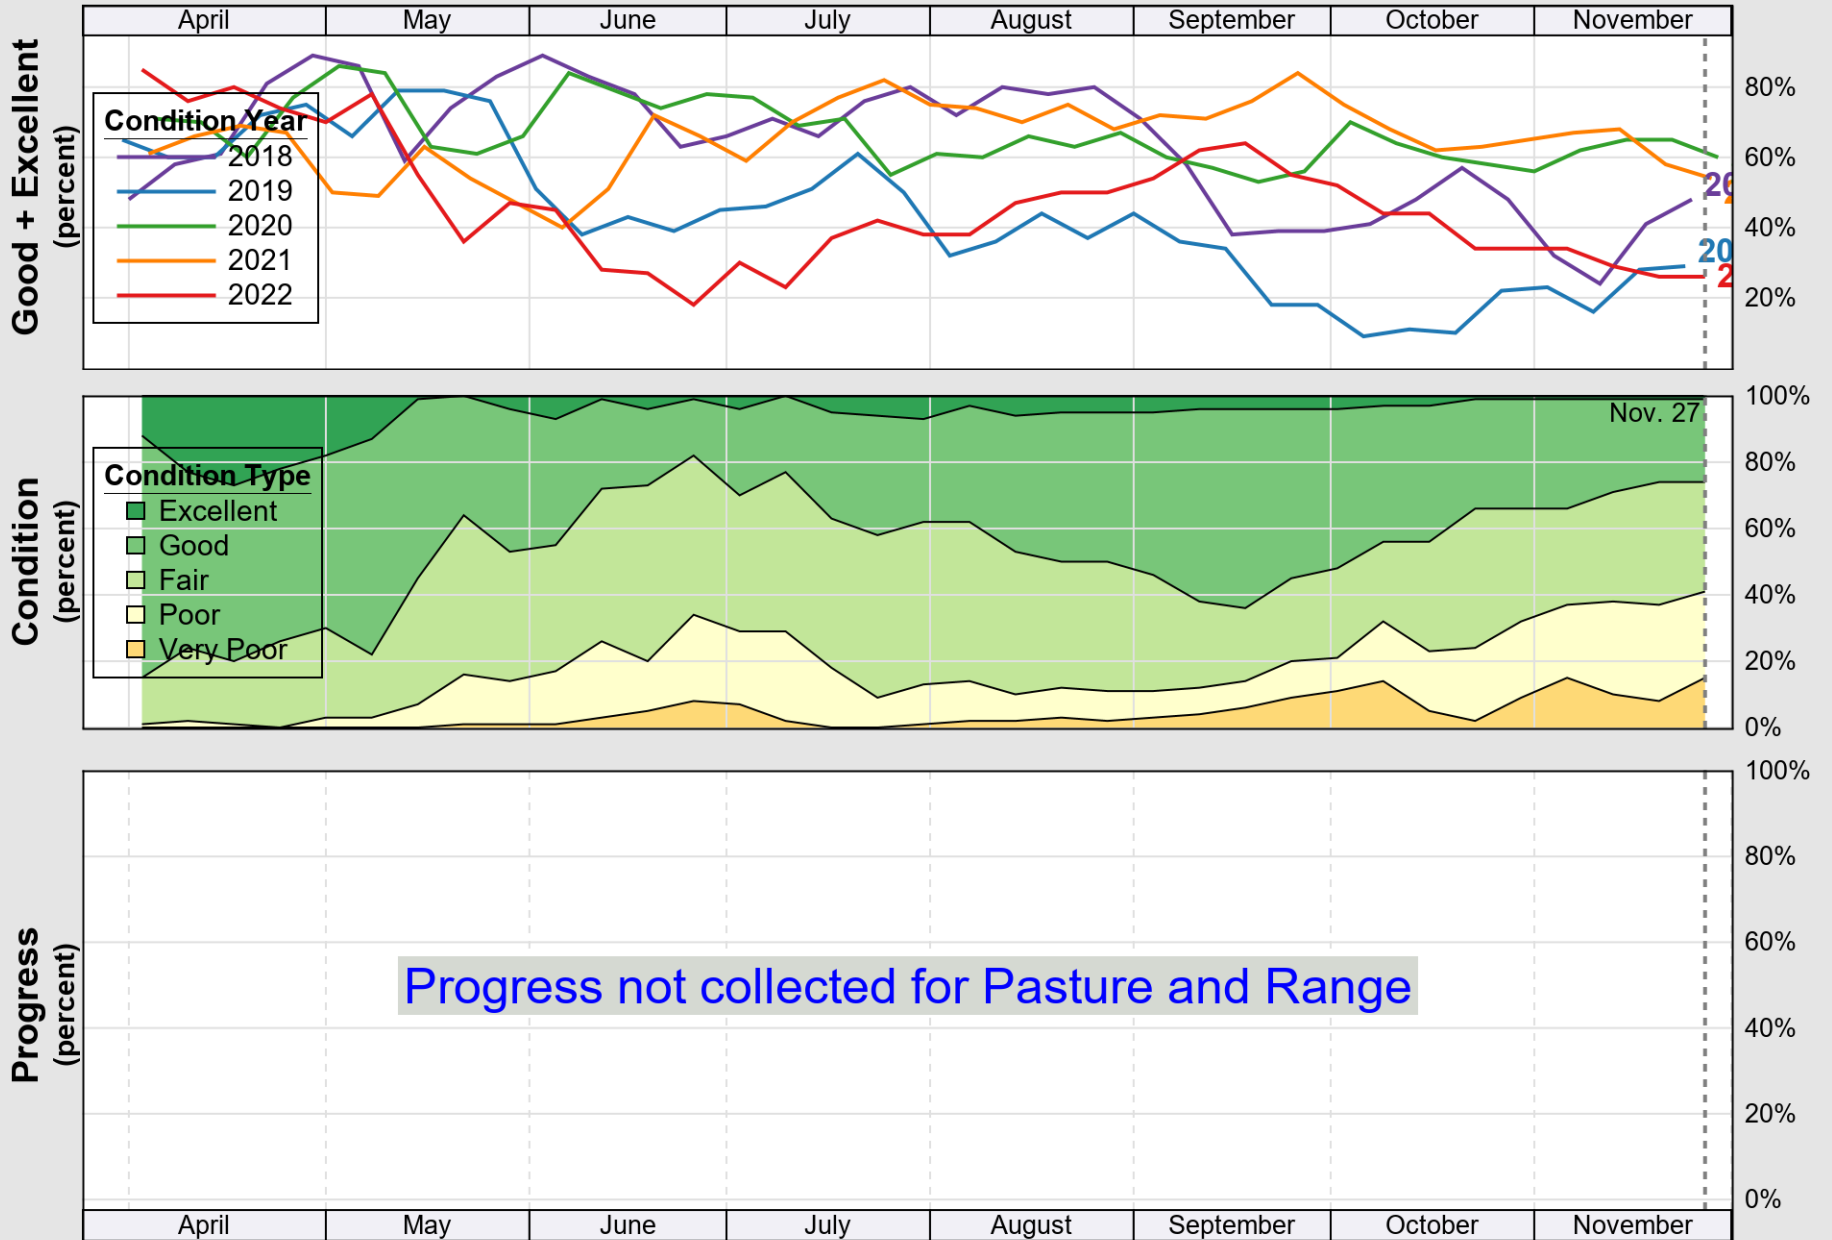

USDA

Crop Progress and Condition: Corn in South Carolina , 2022

NASS

Progress Year(s) — 2022 2021 2017 - 2021

Source: National Agricultural Statistics Service (NASS), Crop Progress Report

USDA

Crop Progress and Condition: Cotton in South Carolina , 2022

NASS

Source: National Agricultural Statistics Service (NASS), Crop Progress Report

USDA Crop Progress and Condition: Pasture and Range in South Carolina , 2022 NASS

Source: National Agricultural Statistics Service (NASS), Crop Progress Report

USDA

Crop Progress and Condition: Peanuts in South Carolina , 2022

NASS

Source: National Agricultural Statistics Service (NASS), Crop Progress Report

USDA

Crop Progress and Condition: Soybeans in South Carolina , 2022