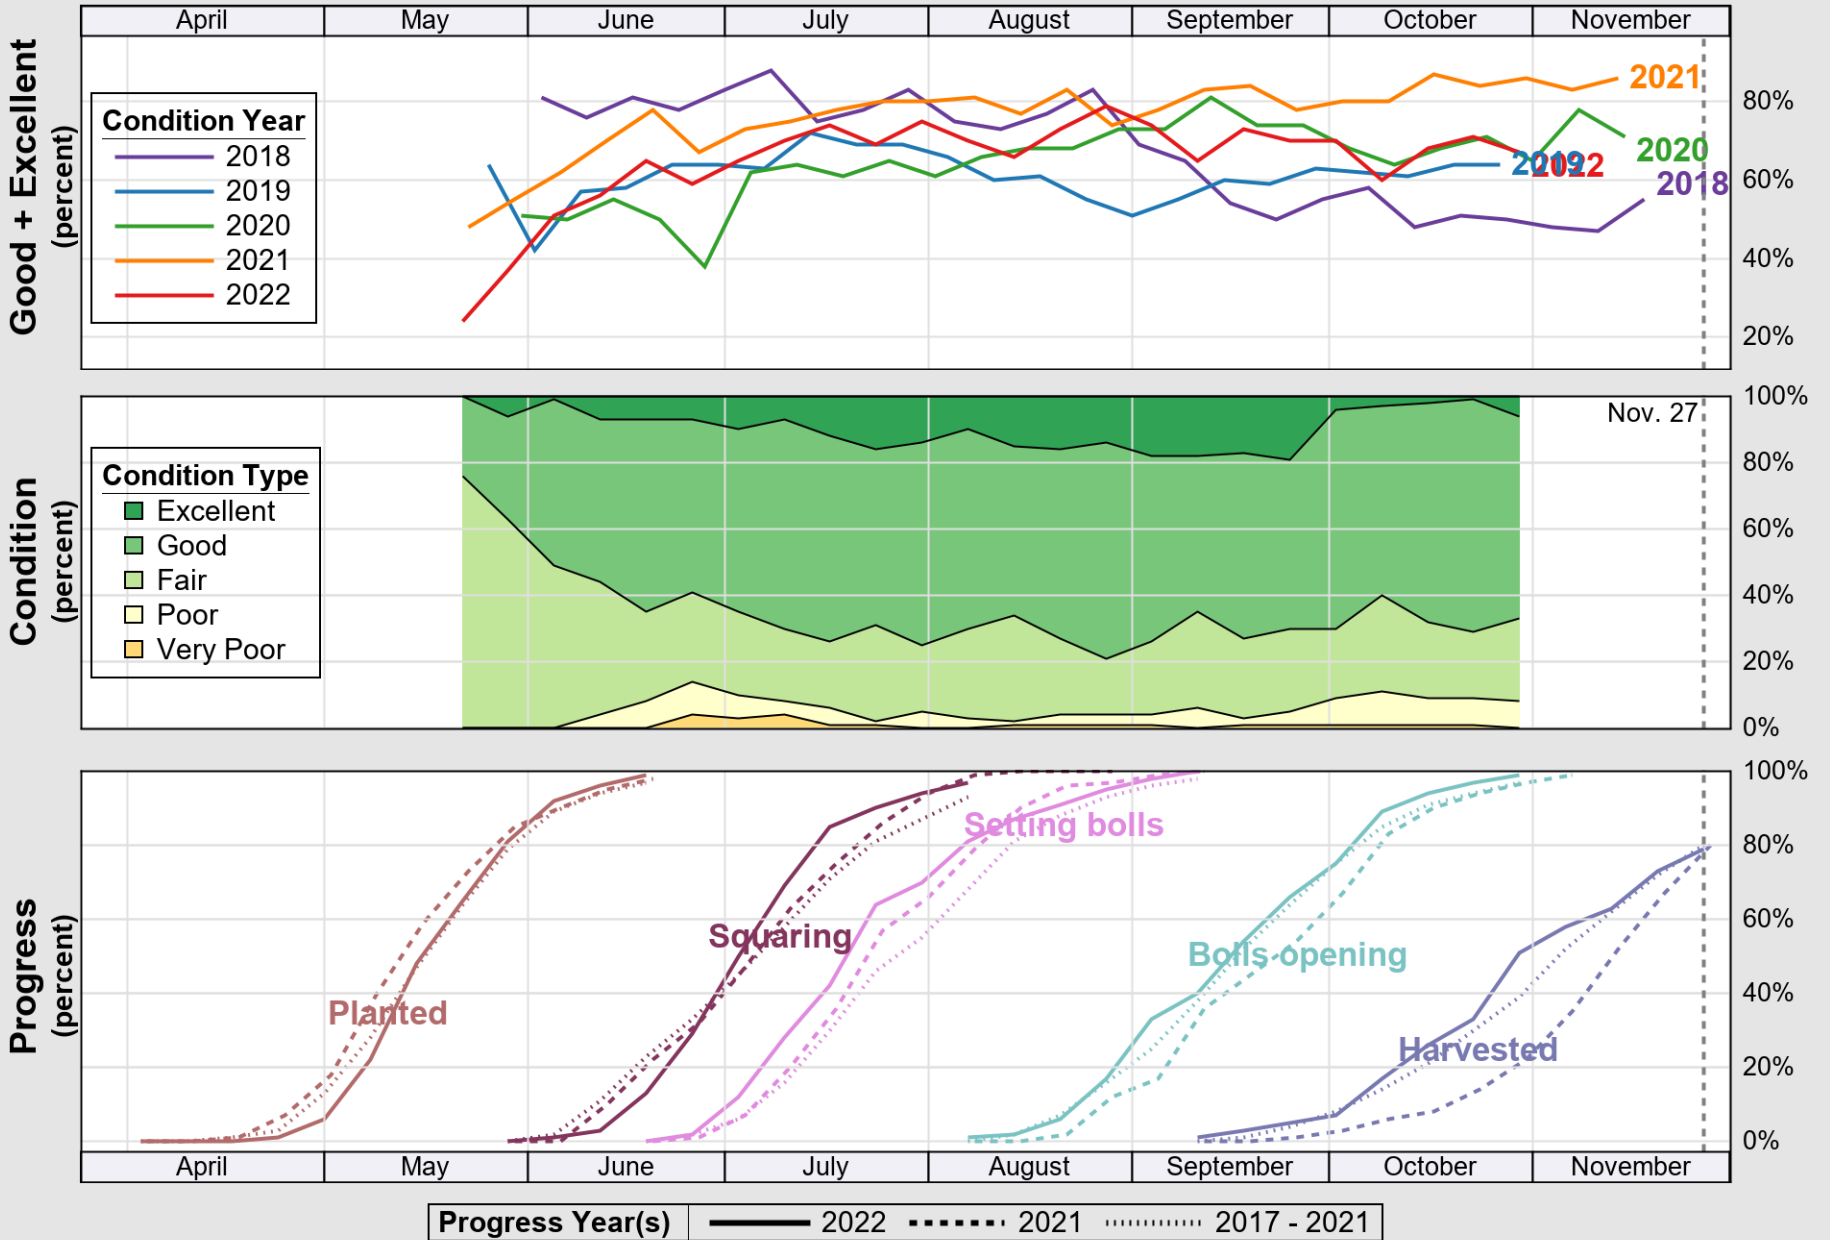

USDA

Crop Progress and Condition: Corn in South Carolina , 2022

NASS

Progress Year(s) — 2022 2021 2017 - 2021

Source: National Agricultural Statistics Service (NASS), Crop Progress Report

USDA

Crop Progress and Condition: Cotton in South Carolina , 2022

NASS

Source: National Agricultural Statistics Service (NASS), Crop Progress Report

USDA Crop Progress and Condition: Pasture and Range in South Carolina , 2022 NASS

Source: National Agricultural Statistics Service (NASS), Crop Progress Report

USDA

Crop Progress and Condition: Peanuts in South Carolina , 2022

NASS

Source: National Agricultural Statistics Service (NASS), Crop Progress Report

USDA

Crop Progress and Condition: Soybeans in South Carolina , 2022

NASS

Source: National Agricultural Statistics Service (NASS), Crop Progress Report

USDA

Crop Progress and Condition: Winter Wheat in South Carolina , 2022

NASS

Source: National Agricultural Statistics Service (NASS), Crop Progress Report