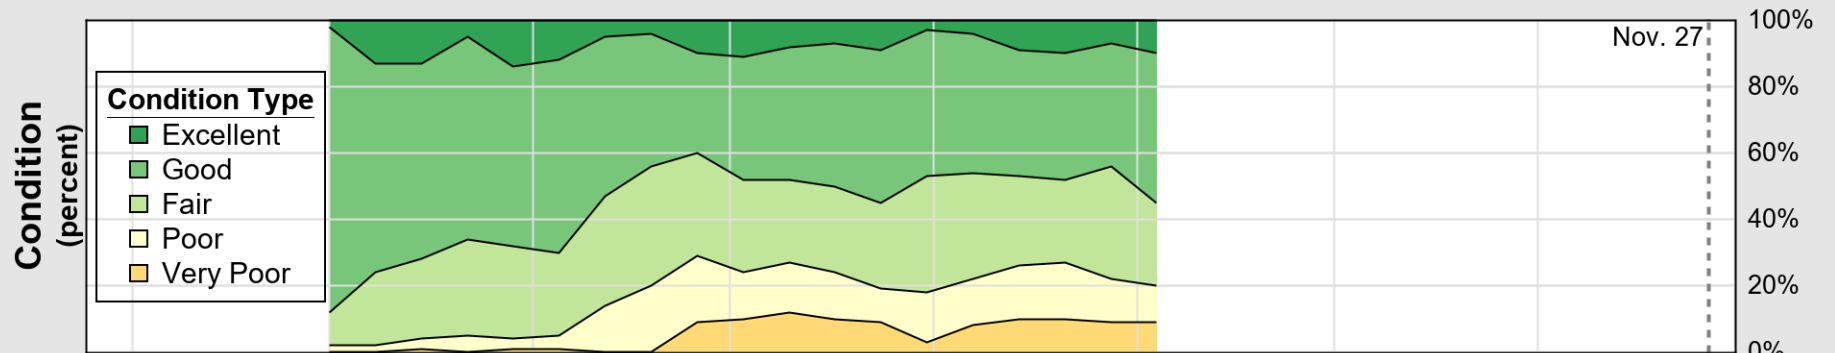

USDA

Crop Progress and Condition: Corn in South Carolina , 2022

NASS

Progress Year(s) — 2022 2021 2017 - 2021

Source: National Agricultural Statistics Service (NASS), Crop Progress Report

USDA

Crop Progress and Condition: Cotton in South Carolina , 2022