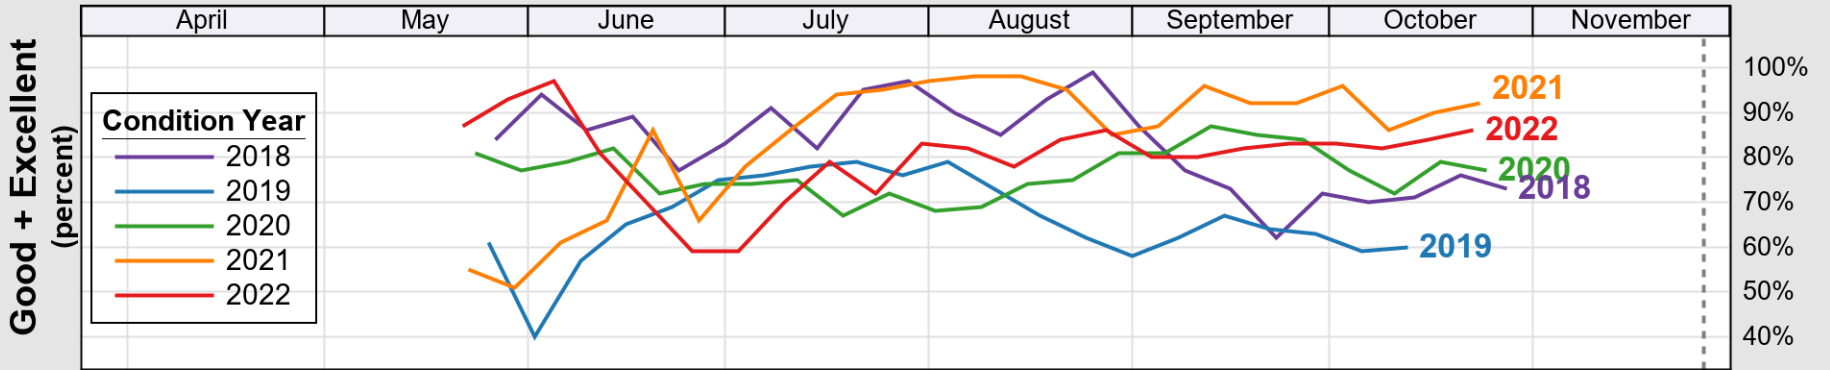

USDA

Crop Progress and Condition: Peanuts in South Carolina , 2022

NASS

Source: National Agricultural Statistics Service (NASS), Crop Progress Report