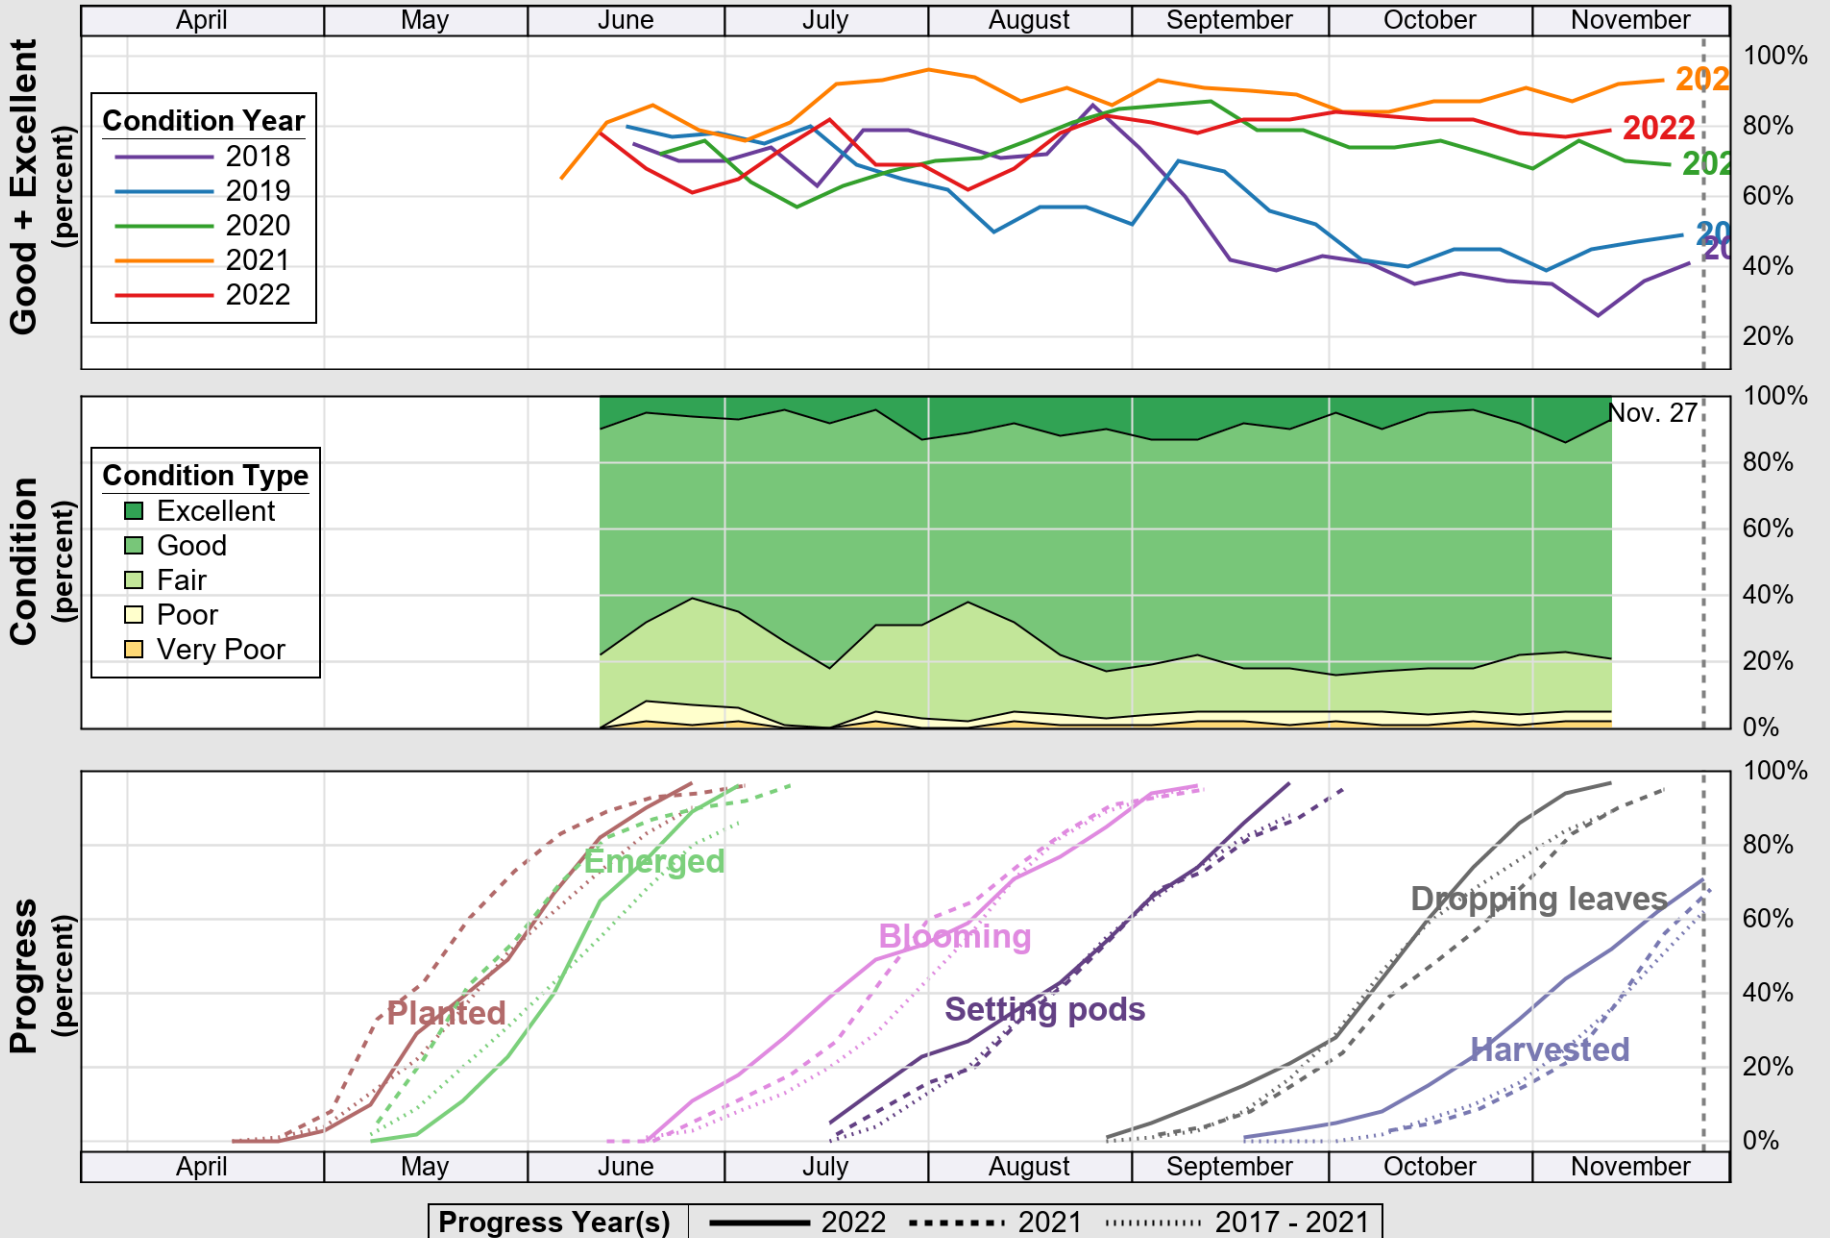

USDA

Crop Progress and Condition: Corn in South Carolina , 2022

NASS

Progress Year(s) — 2022 2021 2017 - 2021

Source: National Agricultural Statistics Service (NASS), Crop Progress Report

USDA

Crop Progress and Condition: Cotton in South Carolina , 2022

NASS

Source: National Agricultural Statistics Service (NASS), Crop Progress Report

USDA Crop Progress and Condition: Pasture and Range in South Carolina , 2022 NASS

Source: National Agricultural Statistics Service (NASS), Crop Progress Report

USDA

Crop Progress and Condition: Peanuts in South Carolina , 2022

NASS

Source: National Agricultural Statistics Service (NASS), Crop Progress Report

USDA

Crop Progress and Condition: Soybeans in South Carolina , 2022

NASS

Source: National Agricultural Statistics Service (NASS), Crop Progress Report

USDA

Crop Progress and Condition: Winter Wheat in South Carolina , 2022

NASS

Source: National Agricultural Statistics Service (NASS), Crop Progress Report