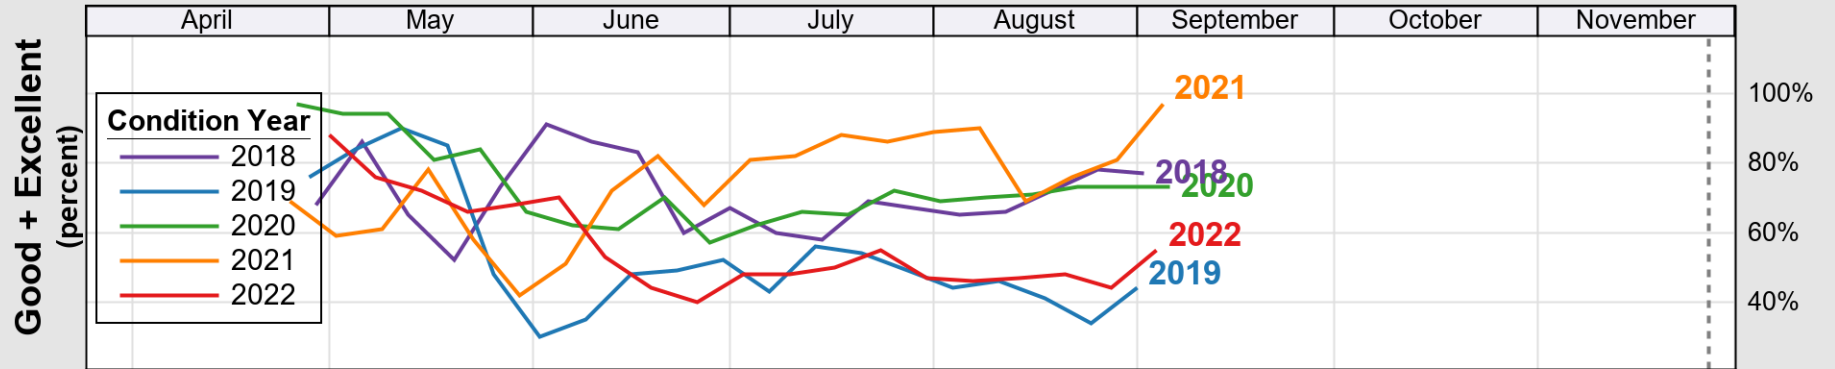

USDA

Crop Progress and Condition: Corn in South Carolina , 2022

NASS

Progress Year(s) — 2022 2021 2017 - 2021

Source: National Agricultural Statistics Service (NASS), Crop Progress Report

USDA

Crop Progress and Condition: Cotton in South Carolina , 2022