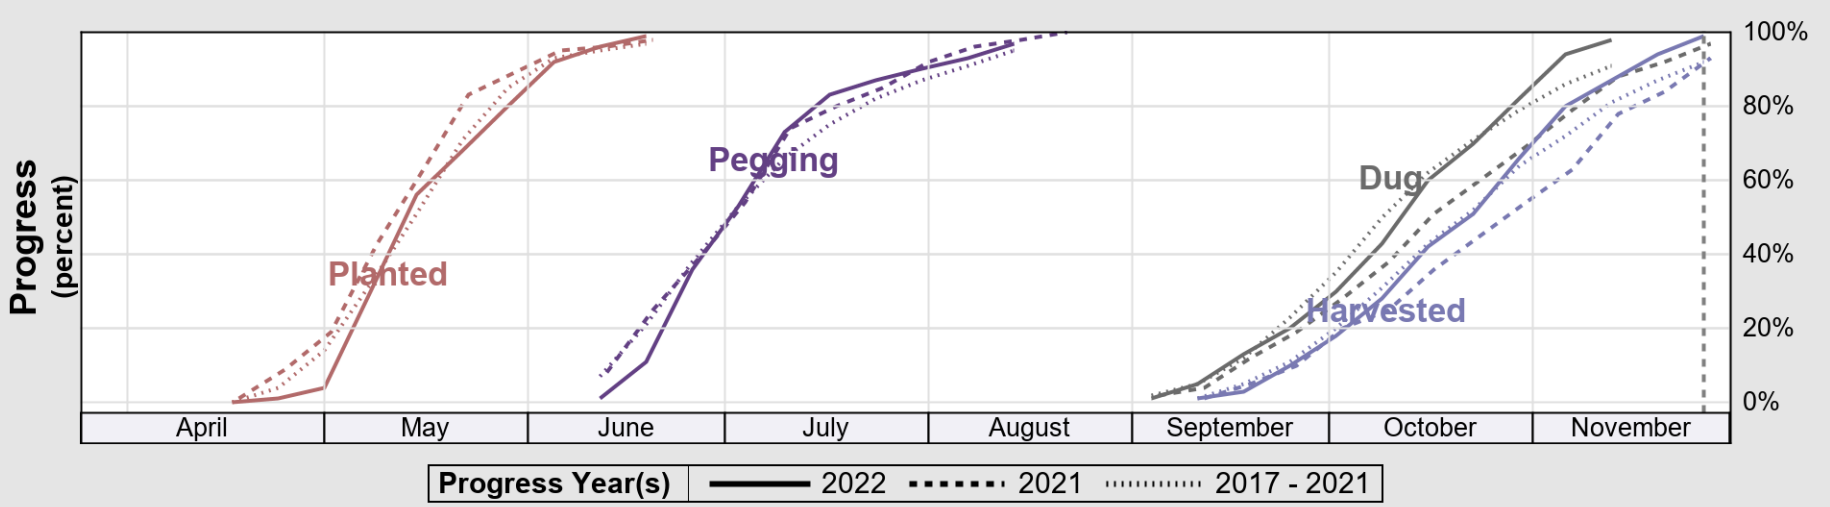

USDA

Crop Progress and Condition: Corn in South Carolina , 2022

NASS

Progress Year(s) — 2022 2021 2017 - 2021

Source: National Agricultural Statistics Service (NASS), Crop Progress Report

USDA

Crop Progress and Condition: Cotton in South Carolina , 2022

NASS

Source: National Agricultural Statistics Service (NASS), Crop Progress Report

USDA Crop Progress and Condition: Pasture and Range in South Carolina , 2022 NASS

Source: National Agricultural Statistics Service (NASS), Crop Progress Report

USDA

Crop Progress and Condition: Peanuts in South Carolina , 2022

NASS

Source: National Agricultural Statistics Service (NASS), Crop Progress Report

USDA

Crop Progress and Condition: Soybeans in South Carolina , 2022