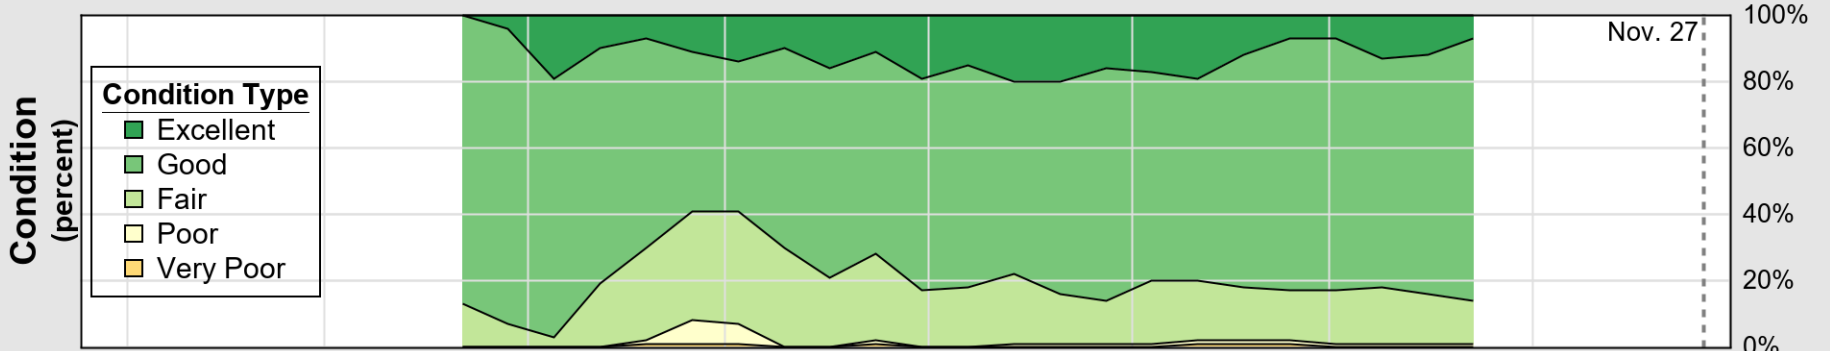

USDA

Crop Progress and Condition: Peanuts in South Carolina , 2022

NASS

Source: National Agricultural Statistics Service (NASS), Crop Progress Report