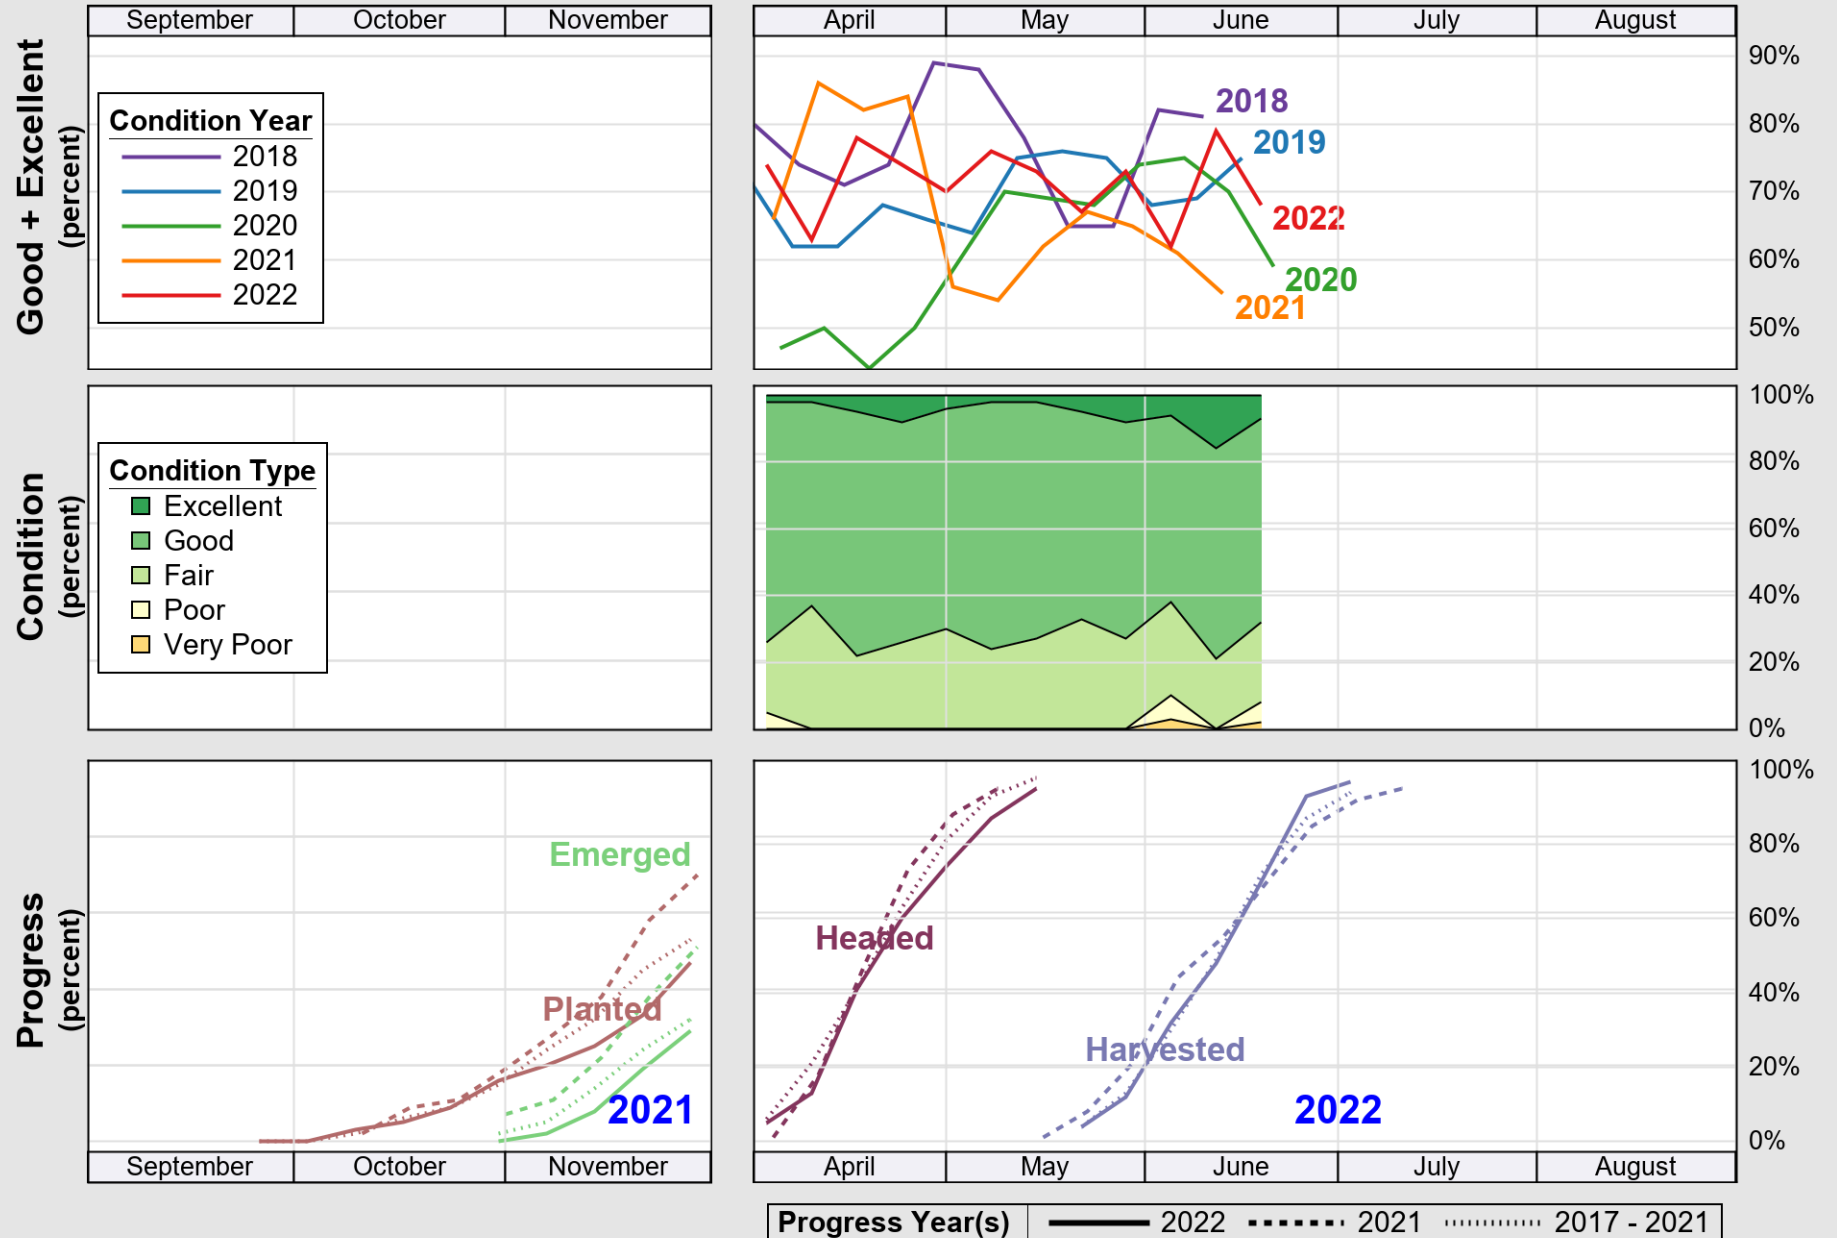

USDA

Crop Progress and Condition: Corn in South Carolina , 2022

NASS

Progress Year(s) — 2022 2021 2017 - 2021

Source: National Agricultural Statistics Service (NASS), Crop Progress Report

USDA

Crop Progress and Condition: Cotton in South Carolina , 2022

USDA

Crop Progress and Condition: Peanuts in South Carolina , 2022

NASS

Source: National Agricultural Statistics Service (NASS), Crop Progress Report

USDA

Crop Progress and Condition: Soybeans in South Carolina , 2022

NASS

Source: National Agricultural Statistics Service (NASS), Crop Progress Report

USDA

Crop Progress and Condition: Winter Wheat in South Carolina , 2022

NASS

Source: National Agricultural Statistics Service (NASS), Crop Progress Report