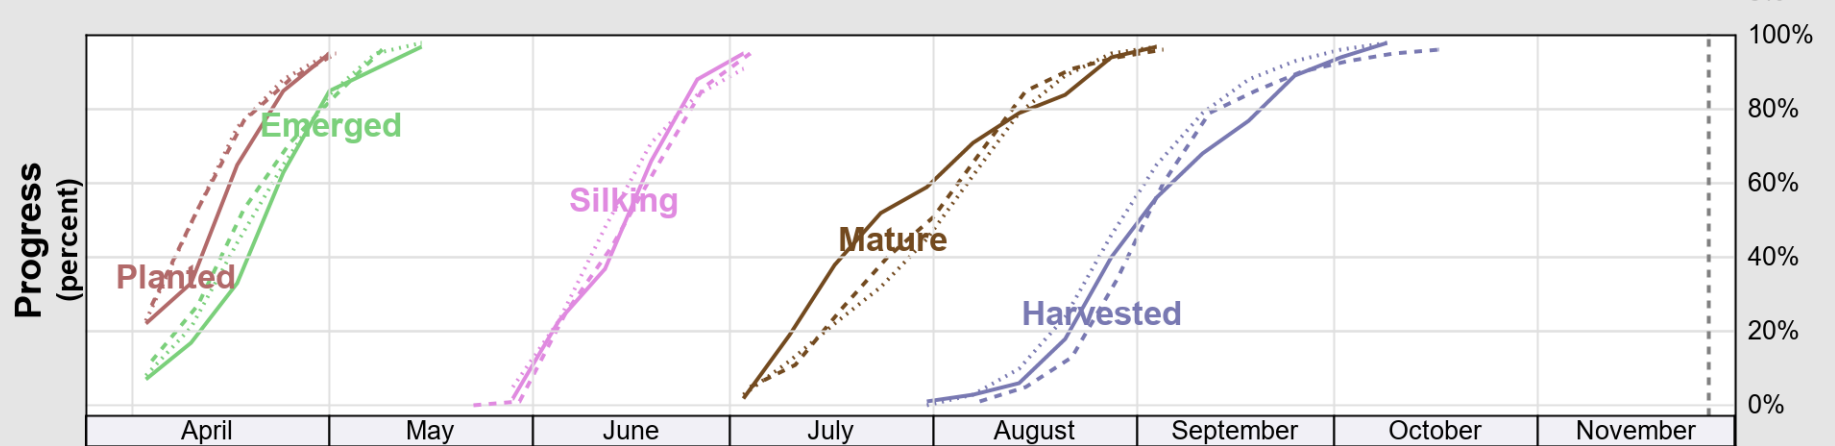

USDA

Crop Progress and Condition: Corn in South Carolina , 2022

NASS

Progress Year(s) — 2022 2021 2017 - 2021

Source: National Agricultural Statistics Service (NASS), Crop Progress Report

USDA

Crop Progress and Condition: Cotton in South Carolina , 2022