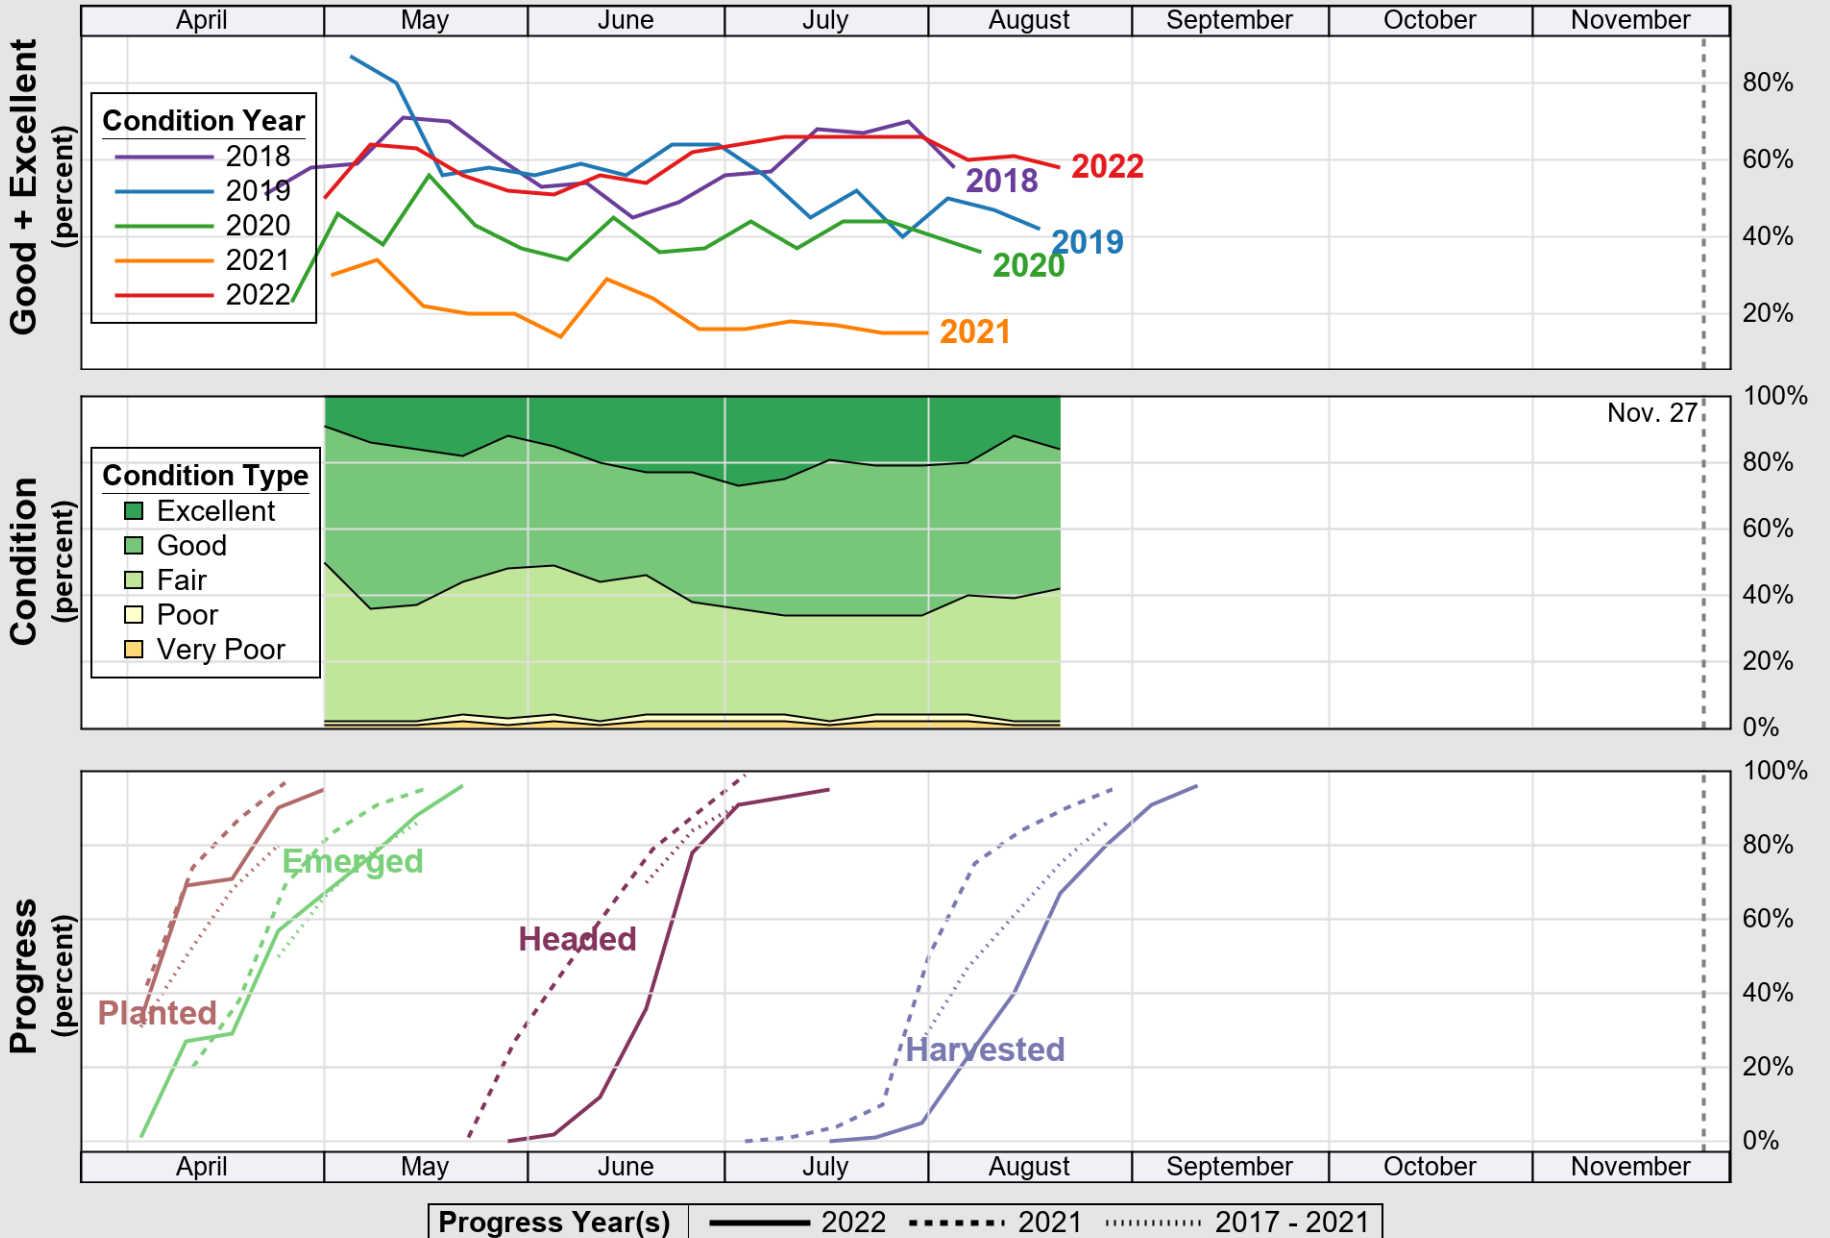

USDA

Crop Progress and Condition: Barley in Oregon , 2022

NASS

Source: National Agricultural Statistics Service (NASS), Crop Progress Report

USDA

Crop Progress and Condition: Corn in Oregon , 2022

NASS

Source: National Agricultural Statistics Service (NASS), Crop Progress Report

USDA

Crop Progress and Condition: Oats in Oregon , 2022

NASS

Progress Year(s) ——— 2022 ····· 2021 ······ 2017 - 2021

Source: National Agricultural Statistics Service (NASS), Crop Progress Report

USDA

Crop Progress and Condition: Pasture and Range in Oregon , 2022

NASS

Source: National Agricultural Statistics Service (NASS), Crop Progress Report

USDA

Crop Progress and Condition: Spring Wheat in Oregon , 2022

NASS

Source: National Agricultural Statistics Service (NASS), Crop Progress Report

USDA

Crop Progress and Condition: Sugar Beets in Oregon , 2022

NASS

Source: National Agricultural Statistics Service (NASS), Crop Progress Report

USDA

Crop Progress and Condition: Winter Wheat in Oregon , 2022