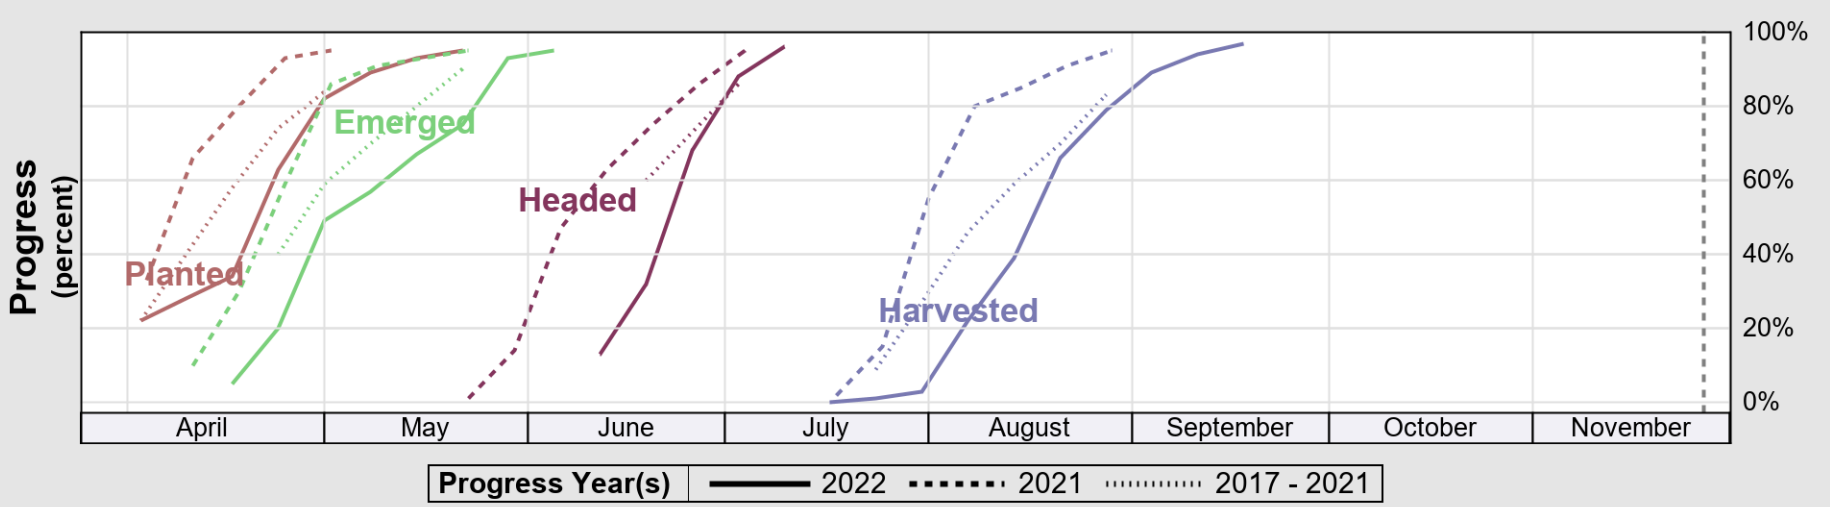

USDA

Crop Progress and Condition: Barley in Oregon , 2022

NASS

Source: National Agricultural Statistics Service (NASS), Crop Progress Report

USDA

Crop Progress and Condition: Corn in Oregon , 2022

NASS

Source: National Agricultural Statistics Service (NASS), Crop Progress Report

USDA

Crop Progress and Condition: Oats in Oregon , 2022

NASS

Progress Year(s) ——— 2022 ····· 2021 ······ 2017 - 2021

Source: National Agricultural Statistics Service (NASS), Crop Progress Report

USDA

Crop Progress and Condition: Pasture and Range in Oregon , 2022