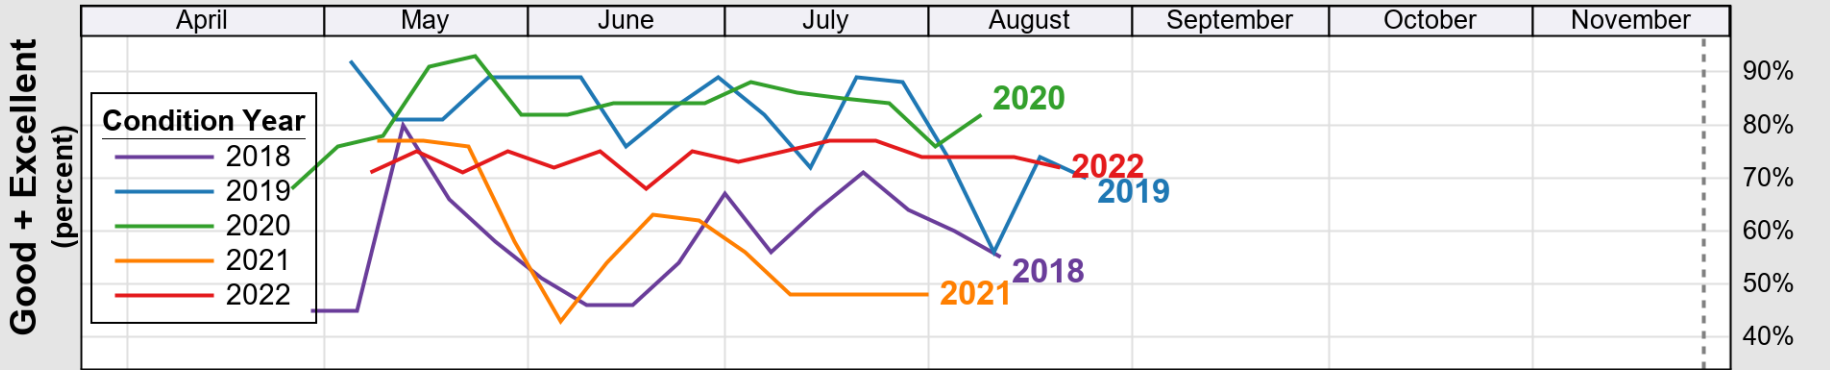

USDA

Crop Progress and Condition: Barley in Oregon , 2022

NASS

Source: National Agricultural Statistics Service (NASS), Crop Progress Report

USDA

Crop Progress and Condition: Corn in Oregon , 2022

NASS

Source: National Agricultural Statistics Service (NASS), Crop Progress Report

USDA

Crop Progress and Condition: Oats in Oregon , 2022

NASS

Progress Year(s) ——— 2022 ····· 2021 ······ 2017 - 2021

Source: National Agricultural Statistics Service (NASS), Crop Progress Report

USDA

Crop Progress and Condition: Pasture and Range in Oregon , 2022