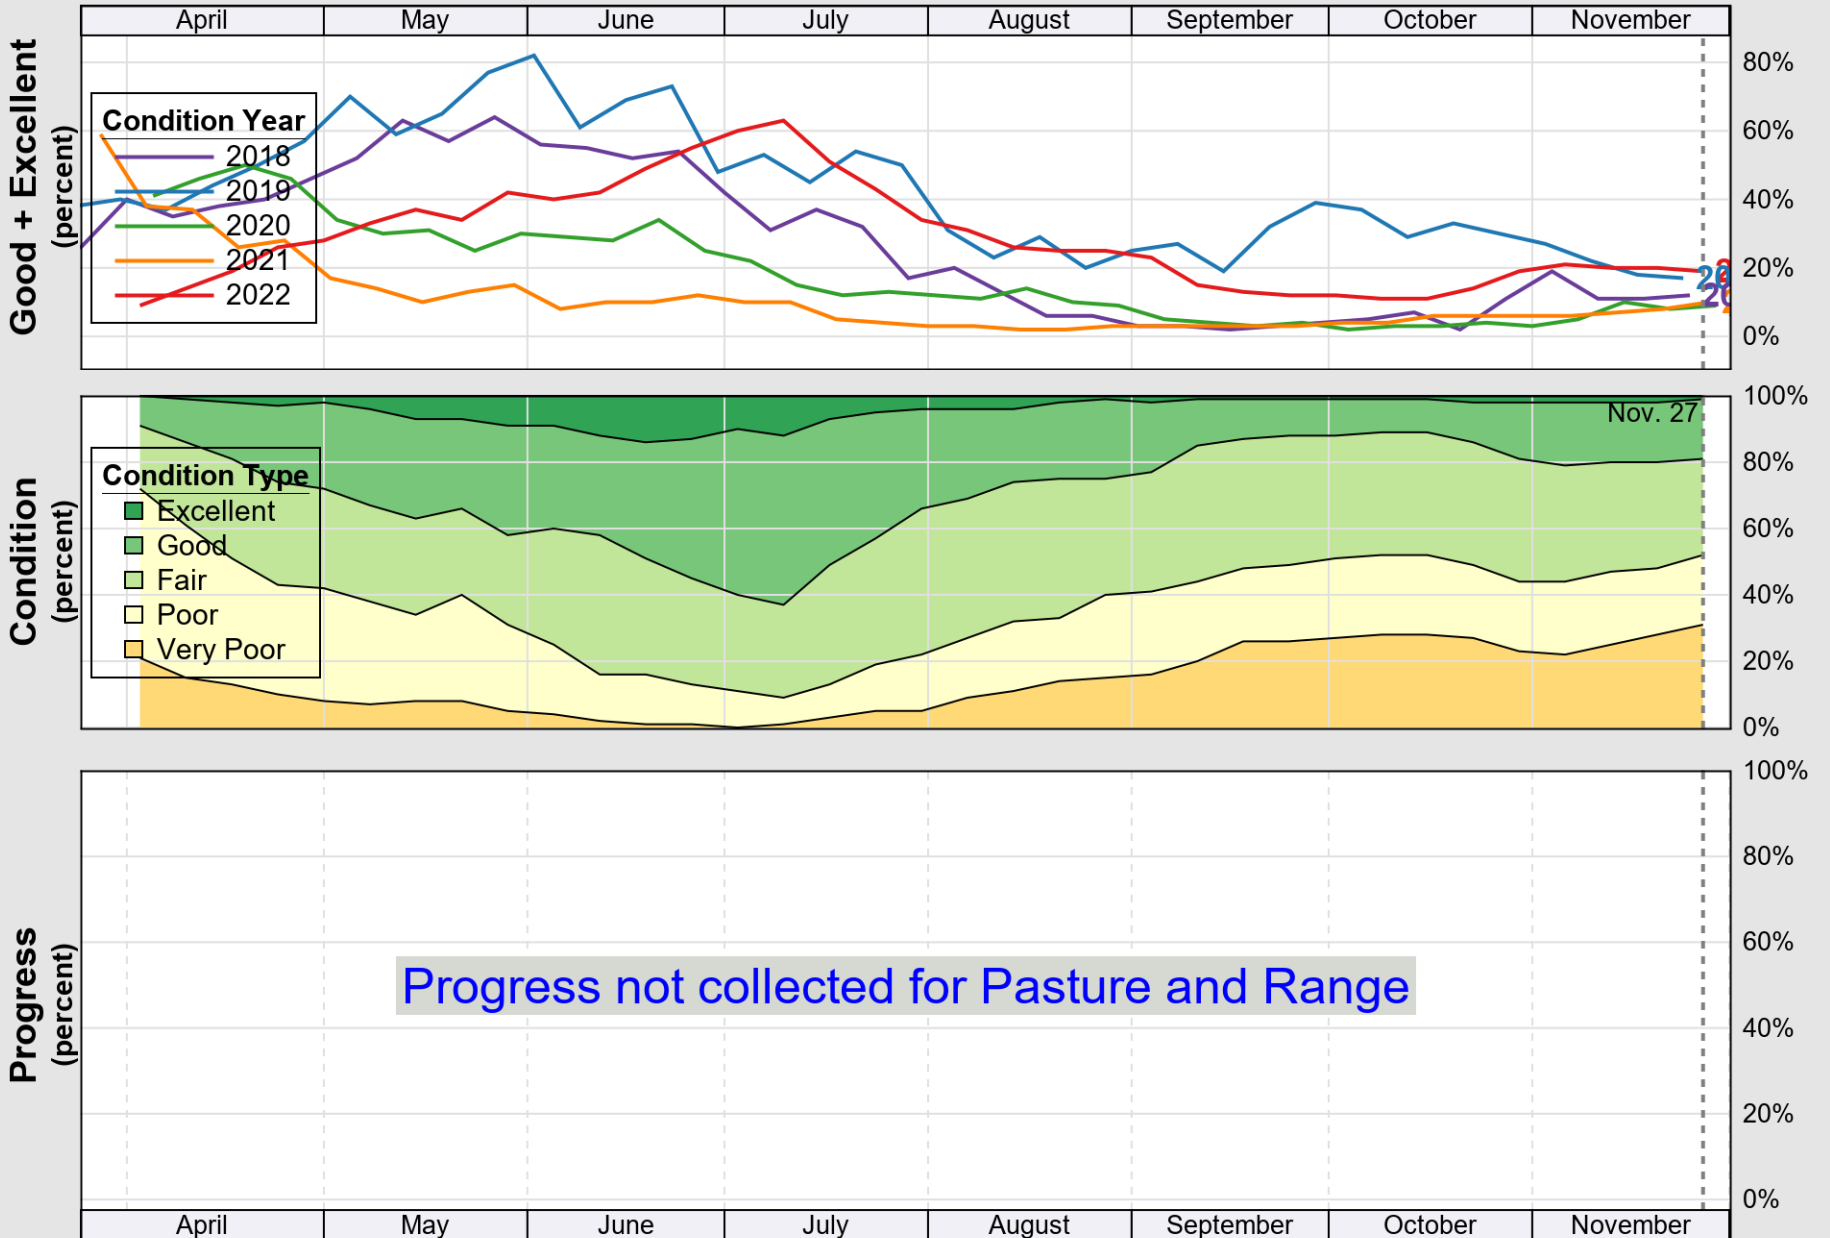

USDA

Crop Progress and Condition: Barley in Oregon , 2022

NASS

Source: National Agricultural Statistics Service (NASS), Crop Progress Report

USDA

Crop Progress and Condition: Corn in Oregon , 2022

NASS

Source: National Agricultural Statistics Service (NASS), Crop Progress Report

USDA

Crop Progress and Condition: Oats in Oregon , 2022

NASS

Progress Year(s) ——— 2022 ····· 2021 ······ 2017 - 2021

Source: National Agricultural Statistics Service (NASS), Crop Progress Report

USDA

Crop Progress and Condition: Pasture and Range in Oregon , 2022

NASS

Source: National Agricultural Statistics Service (NASS), Crop Progress Report

USDA

Crop Progress and Condition: Spring Wheat in Oregon , 2022

NASS

Source: National Agricultural Statistics Service (NASS), Crop Progress Report

USDA

Crop Progress and Condition: Sugar Beets in Oregon , 2022

NASS

Source: National Agricultural Statistics Service (NASS), Crop Progress Report

USDA

Crop Progress and Condition: Winter Wheat in Oregon , 2022