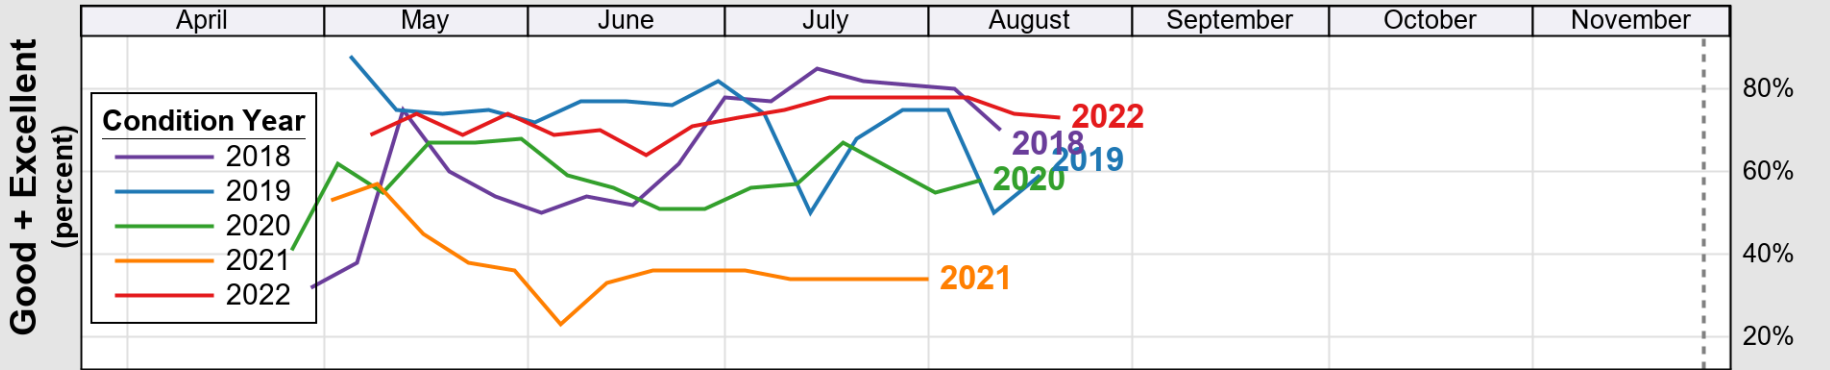

USDA

Crop Progress and Condition: Barley in Oregon , 2022

NASS

Source: National Agricultural Statistics Service (NASS), Crop Progress Report

USDA

Crop Progress and Condition: Corn in Oregon , 2022

NASS

Source: National Agricultural Statistics Service (NASS), Crop Progress Report

USDA

Crop Progress and Condition: Oats in Oregon , 2022

NASS

Progress Year(s) ——— 2022 ····· 2021 ······ 2017 - 2021

Source: National Agricultural Statistics Service (NASS), Crop Progress Report

USDA

Crop Progress and Condition: Pasture and Range in Oregon , 2022