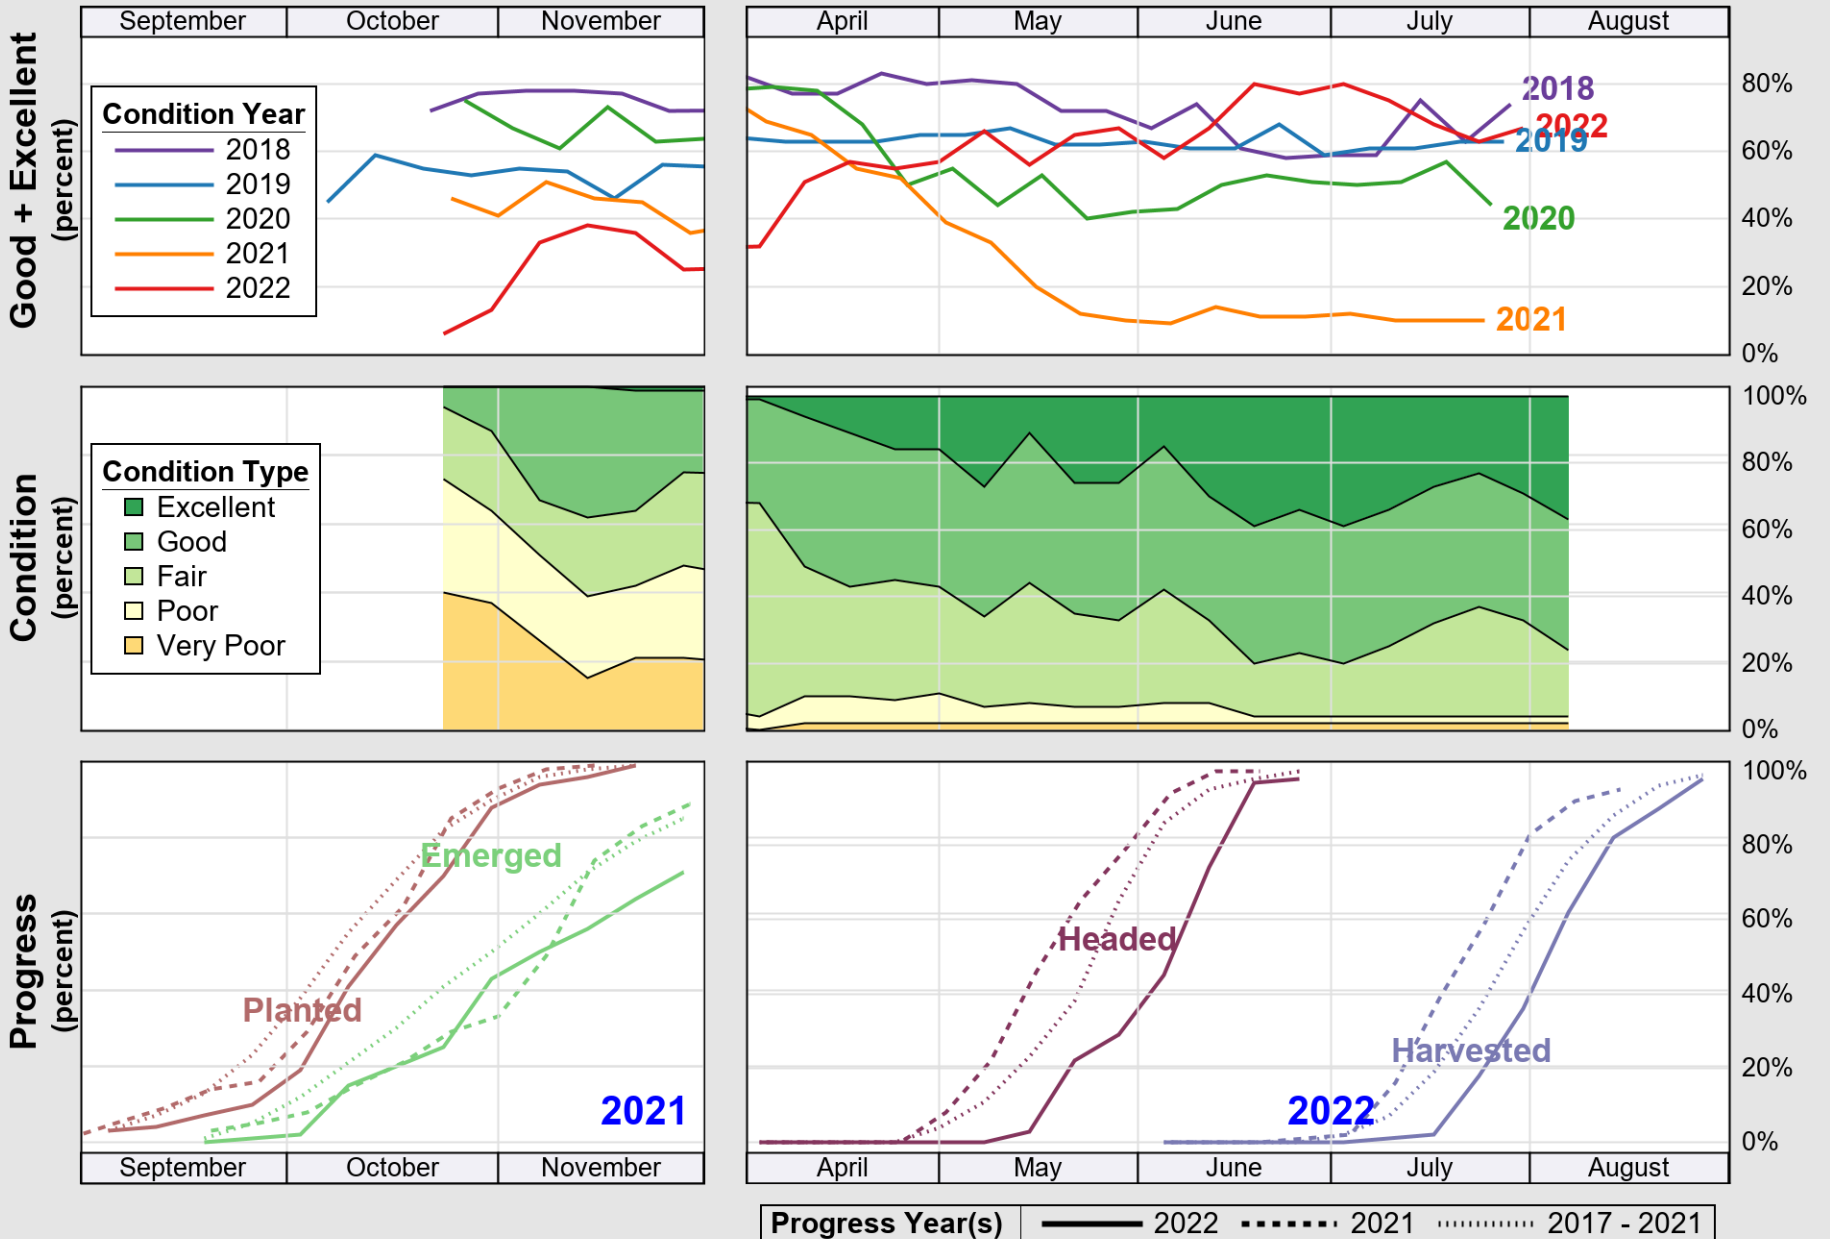

USDA

Crop Progress and Condition: Oats in Oregon , 2022

NASS

Progress Year(s) ——— 2022 ····· 2021 ······ 2017 - 2021

Source: National Agricultural Statistics Service (NASS), Crop Progress Report

USDA

Crop Progress and Condition: Pasture and Range in Oregon , 2022

NASS

Source: National Agricultural Statistics Service (NASS), Crop Progress Report

USDA

Crop Progress and Condition: Spring Wheat in Oregon , 2022

NASS

Source: National Agricultural Statistics Service (NASS), Crop Progress Report

USDA

Crop Progress and Condition: Sugar Beets in Oregon , 2022

NASS

Source: National Agricultural Statistics Service (NASS), Crop Progress Report

USDA

Crop Progress and Condition: Winter Wheat in Oregon , 2022

NASS

Source: National Agricultural Statistics Service (NASS), Crop Progress Report