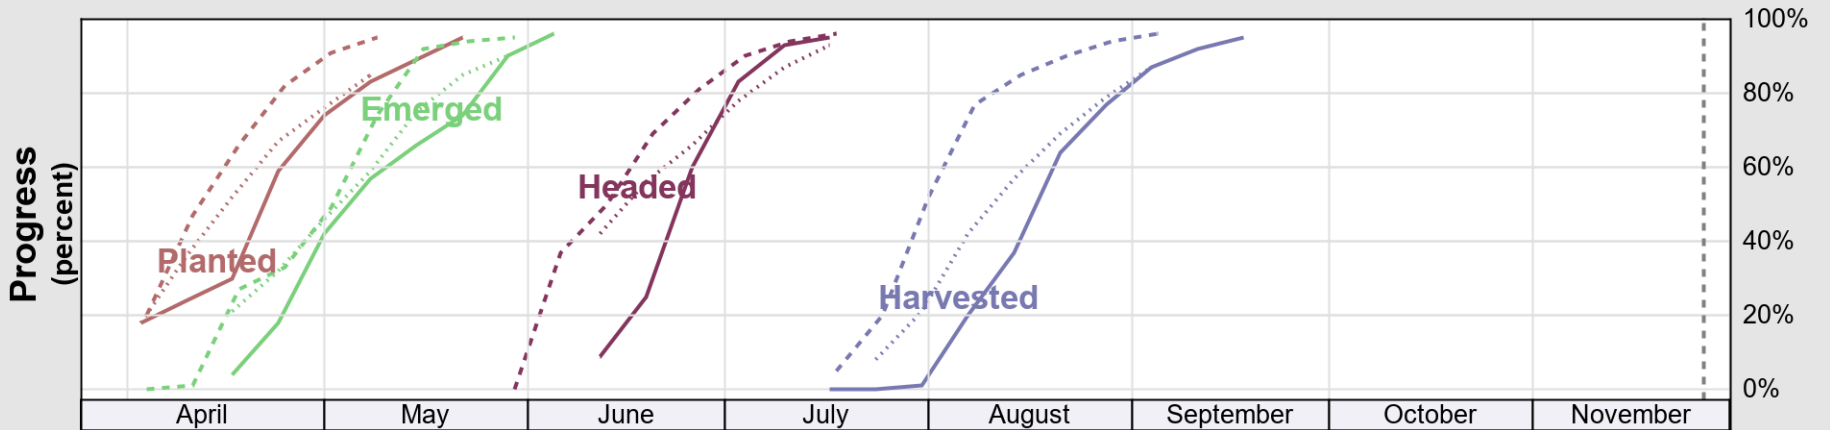

USDA

Crop Progress and Condition: Barley in Oregon , 2022

NASS

Source: National Agricultural Statistics Service (NASS), Crop Progress Report

USDA

Crop Progress and Condition: Corn in Oregon , 2022

NASS

Source: National Agricultural Statistics Service (NASS), Crop Progress Report

USDA

Crop Progress and Condition: Oats in Oregon , 2022

NASS

Progress Year(s) ——— 2022 ····· 2021 ······ 2017 - 2021

Source: National Agricultural Statistics Service (NASS), Crop Progress Report

USDA

Crop Progress and Condition: Pasture and Range in Oregon , 2022