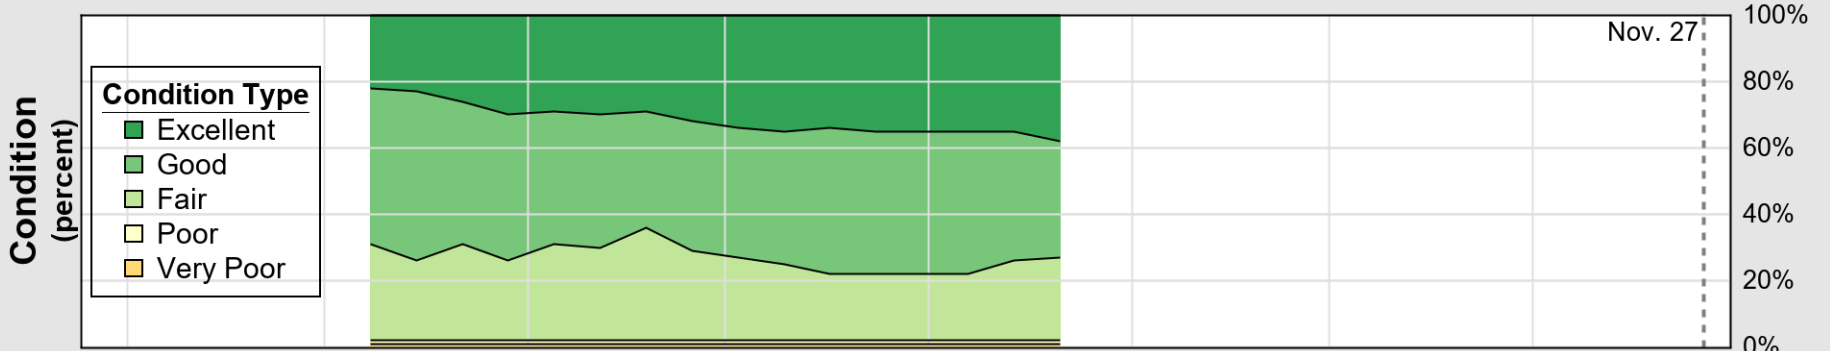

USDA

Crop Progress and Condition: Barley in Oregon , 2022

NASS

Source: National Agricultural Statistics Service (NASS), Crop Progress Report

USDA

Crop Progress and Condition: Corn in Oregon , 2022

NASS

Source: National Agricultural Statistics Service (NASS), Crop Progress Report