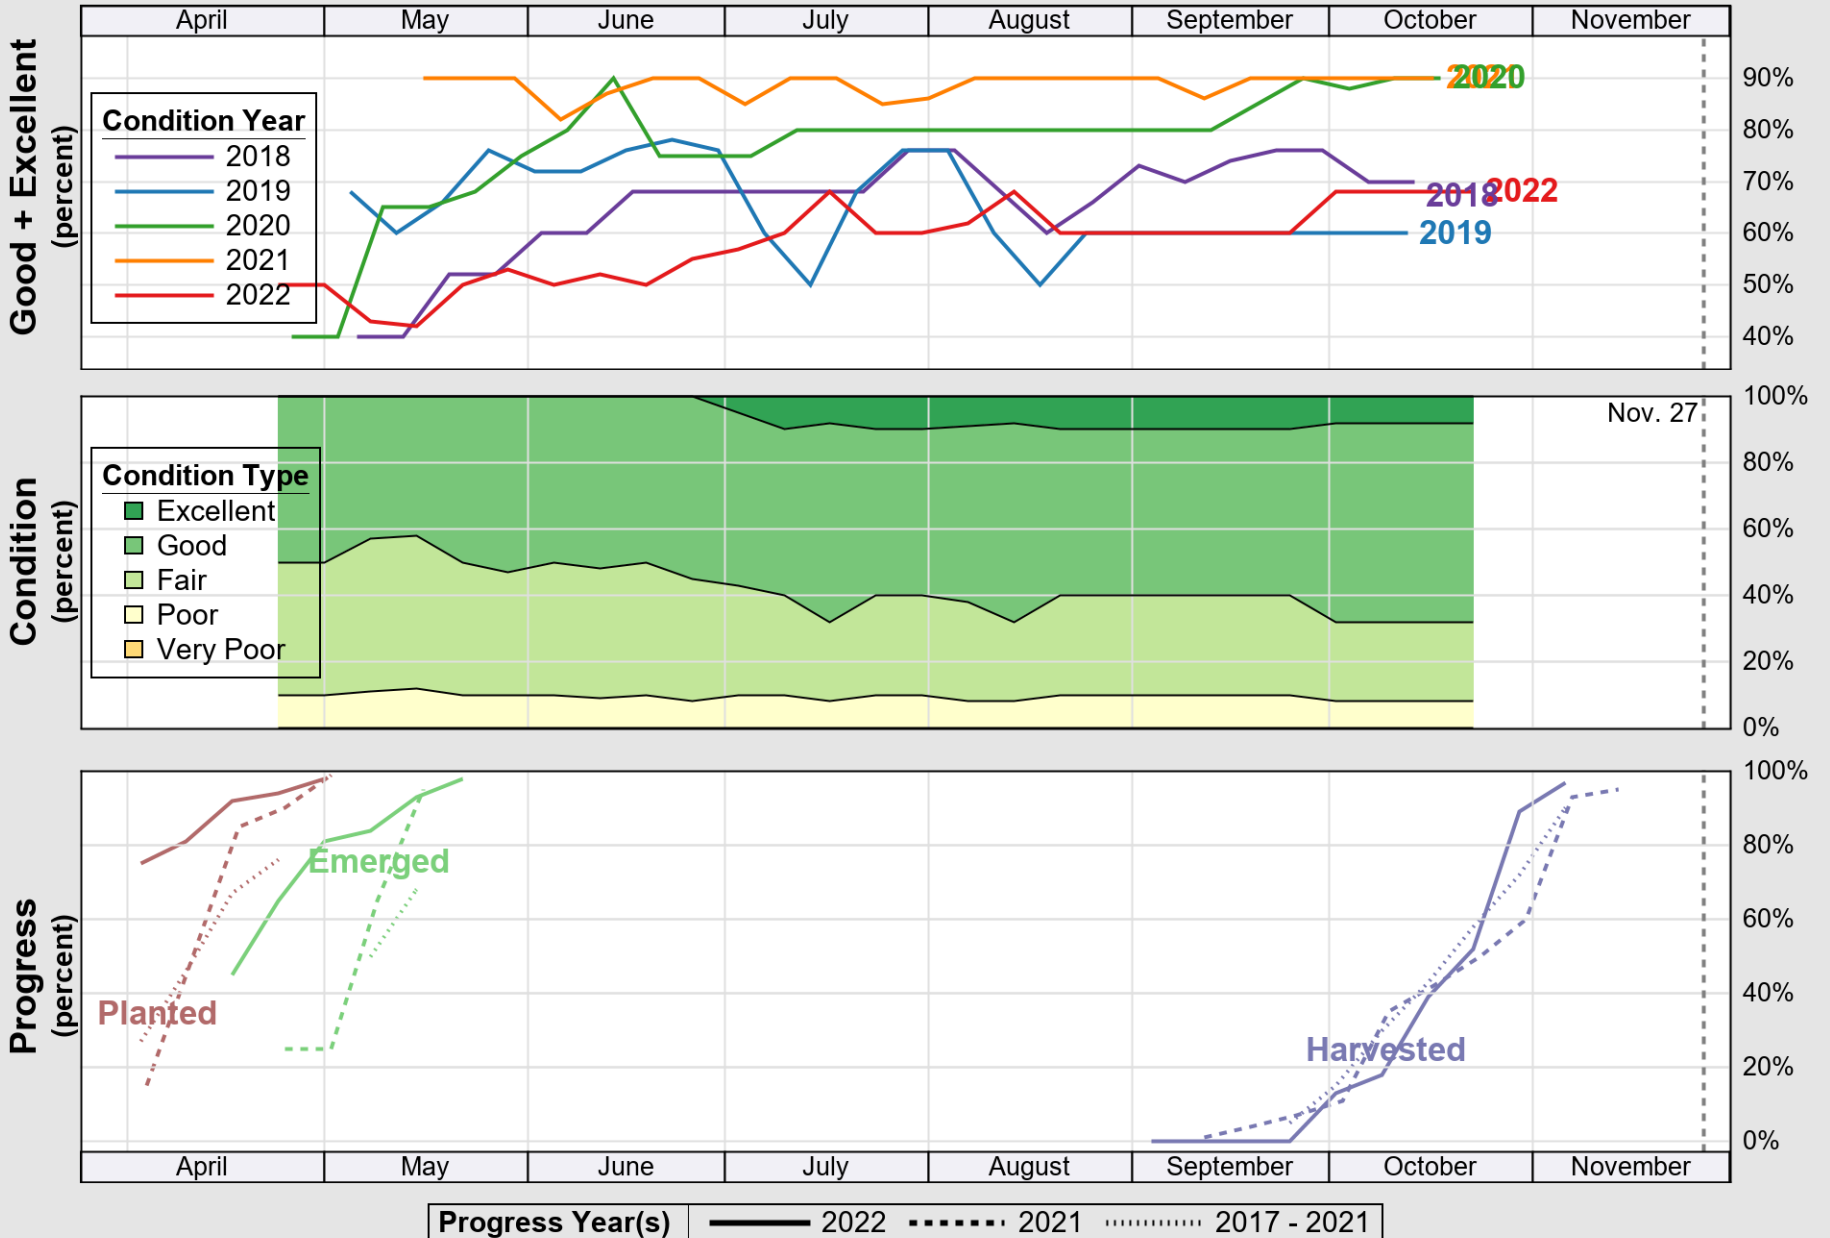

USDA

Crop Progress and Condition: Barley in Oregon , 2022

NASS

Source: National Agricultural Statistics Service (NASS), Crop Progress Report

USDA

Crop Progress and Condition: Corn in Oregon , 2022

NASS

Source: National Agricultural Statistics Service (NASS), Crop Progress Report

USDA

Crop Progress and Condition: Oats in Oregon , 2022

NASS

Progress Year(s) ——— 2022 ····· 2021 ······ 2017 - 2021

Source: National Agricultural Statistics Service (NASS), Crop Progress Report

USDA

Crop Progress and Condition: Pasture and Range in Oregon , 2022

NASS

Source: National Agricultural Statistics Service (NASS), Crop Progress Report

USDA

Crop Progress and Condition: Spring Wheat in Oregon , 2022

NASS

Source: National Agricultural Statistics Service (NASS), Crop Progress Report

USDA

Crop Progress and Condition: Sugar Beets in Oregon , 2022

NASS

Source: National Agricultural Statistics Service (NASS), Crop Progress Report

USDA

Crop Progress and Condition: Winter Wheat in Oregon , 2022