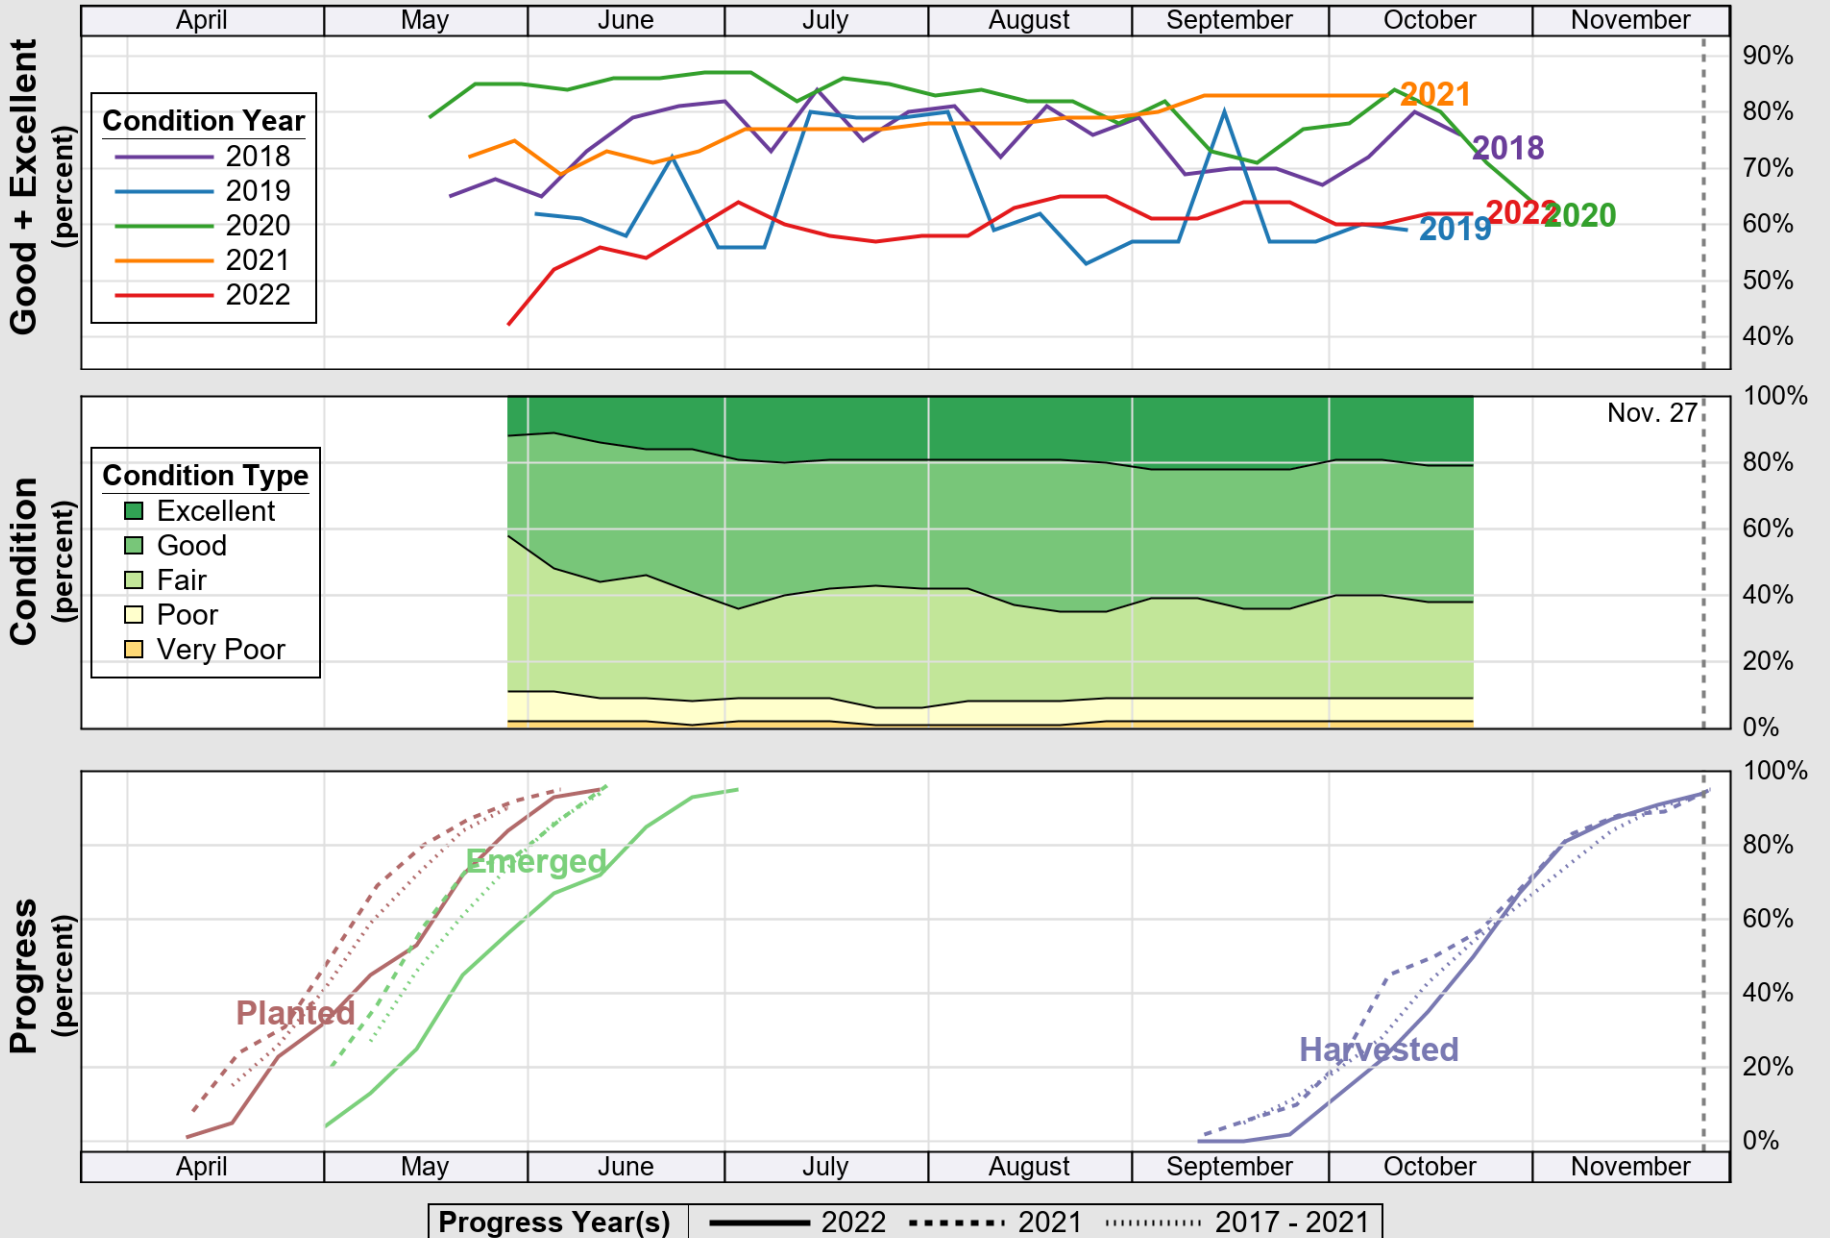

USDA

Crop Progress and Condition: Barley in Oregon , 2022

NASS

Source: National Agricultural Statistics Service (NASS), Crop Progress Report

USDA

Crop Progress and Condition: Corn in Oregon , 2022

NASS

Source: National Agricultural Statistics Service (NASS), Crop Progress Report

USDA

Crop Progress and Condition: Oats in Oregon , 2022

NASS

Progress Year(s) ——— 2022 ····· 2021 ······ 2017 - 2021

Source: National Agricultural Statistics Service (NASS), Crop Progress Report

USDA

Crop Progress and Condition: Pasture and Range in Oregon , 2022

NASS

Source: National Agricultural Statistics Service (NASS), Crop Progress Report

USDA

Crop Progress and Condition: Spring Wheat in Oregon , 2022

NASS

Source: National Agricultural Statistics Service (NASS), Crop Progress Report

USDA

Crop Progress and Condition: Sugar Beets in Oregon , 2022

NASS

Source: National Agricultural Statistics Service (NASS), Crop Progress Report

USDA

Crop Progress and Condition: Winter Wheat in Oregon , 2022