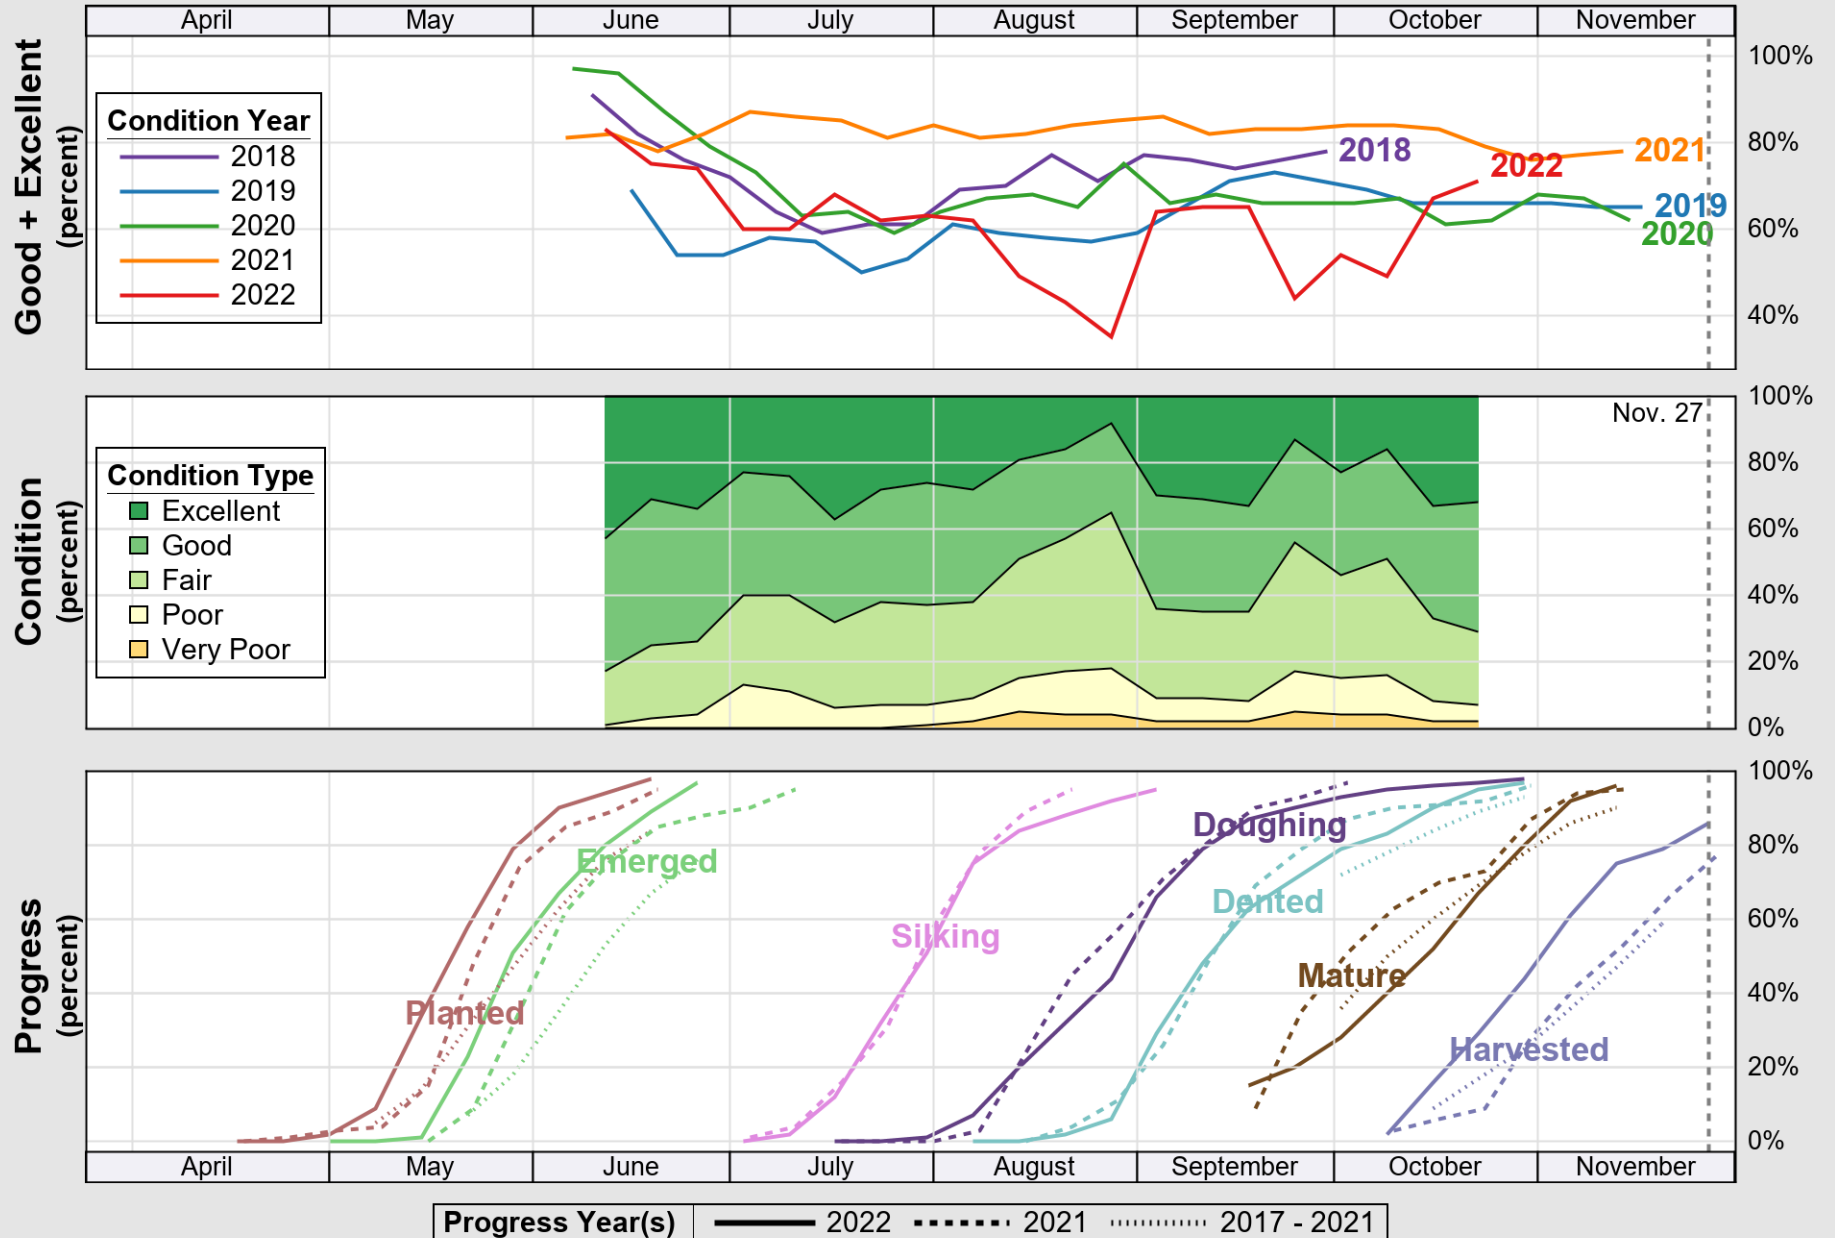

USDA

Crop Progress and Condition: Barley in New York , 2022

NASS

Source: National Agricultural Statistics Service (NASS), Crop Progress Report

USDA

Crop Progress and Condition: Corn in New York , 2022

NASS

Source: National Agricultural Statistics Service (NASS), Crop Progress Report

USDA

Crop Progress and Condition: Oats in New York , 2022

NASS

Source: National Agricultural Statistics Service (NASS), Crop Progress Report

USDA

Crop Progress and Condition: Pasture and Range in New York , 2022

NASS

Source: National Agricultural Statistics Service (NASS), Crop Progress Report

USDA

Crop Progress and Condition: Soybeans in New York , 2022

NASS

Source: National Agricultural Statistics Service (NASS), Crop Progress Report