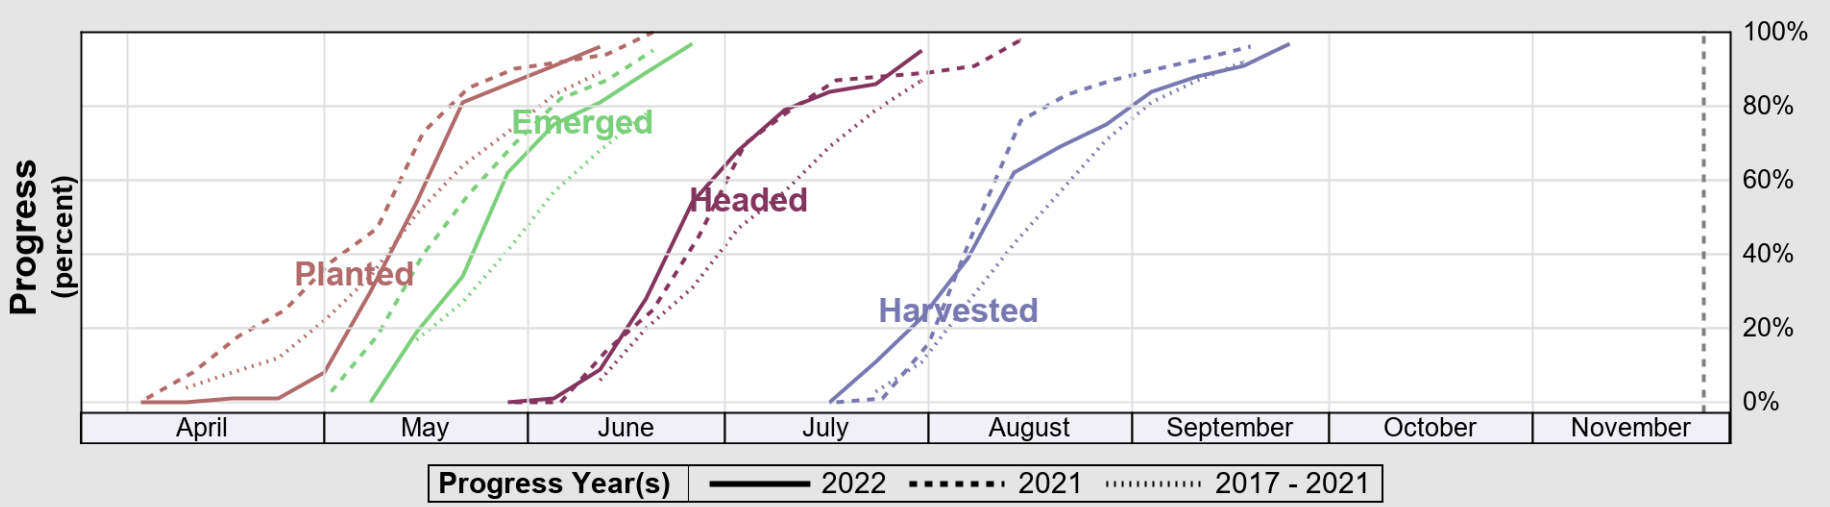

USDA

Crop Progress and Condition: Oats in New York , 2022

NASS

Source: National Agricultural Statistics Service (NASS), Crop Progress Report