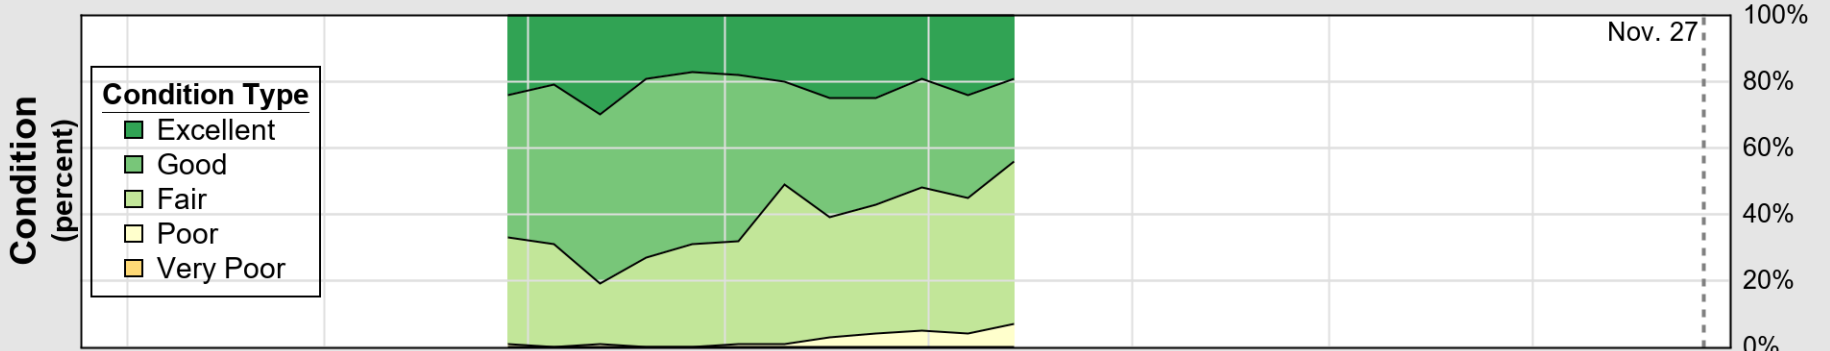

USDA

Crop Progress and Condition: Oats in New York , 2022

NASS

Source: National Agricultural Statistics Service (NASS), Crop Progress Report