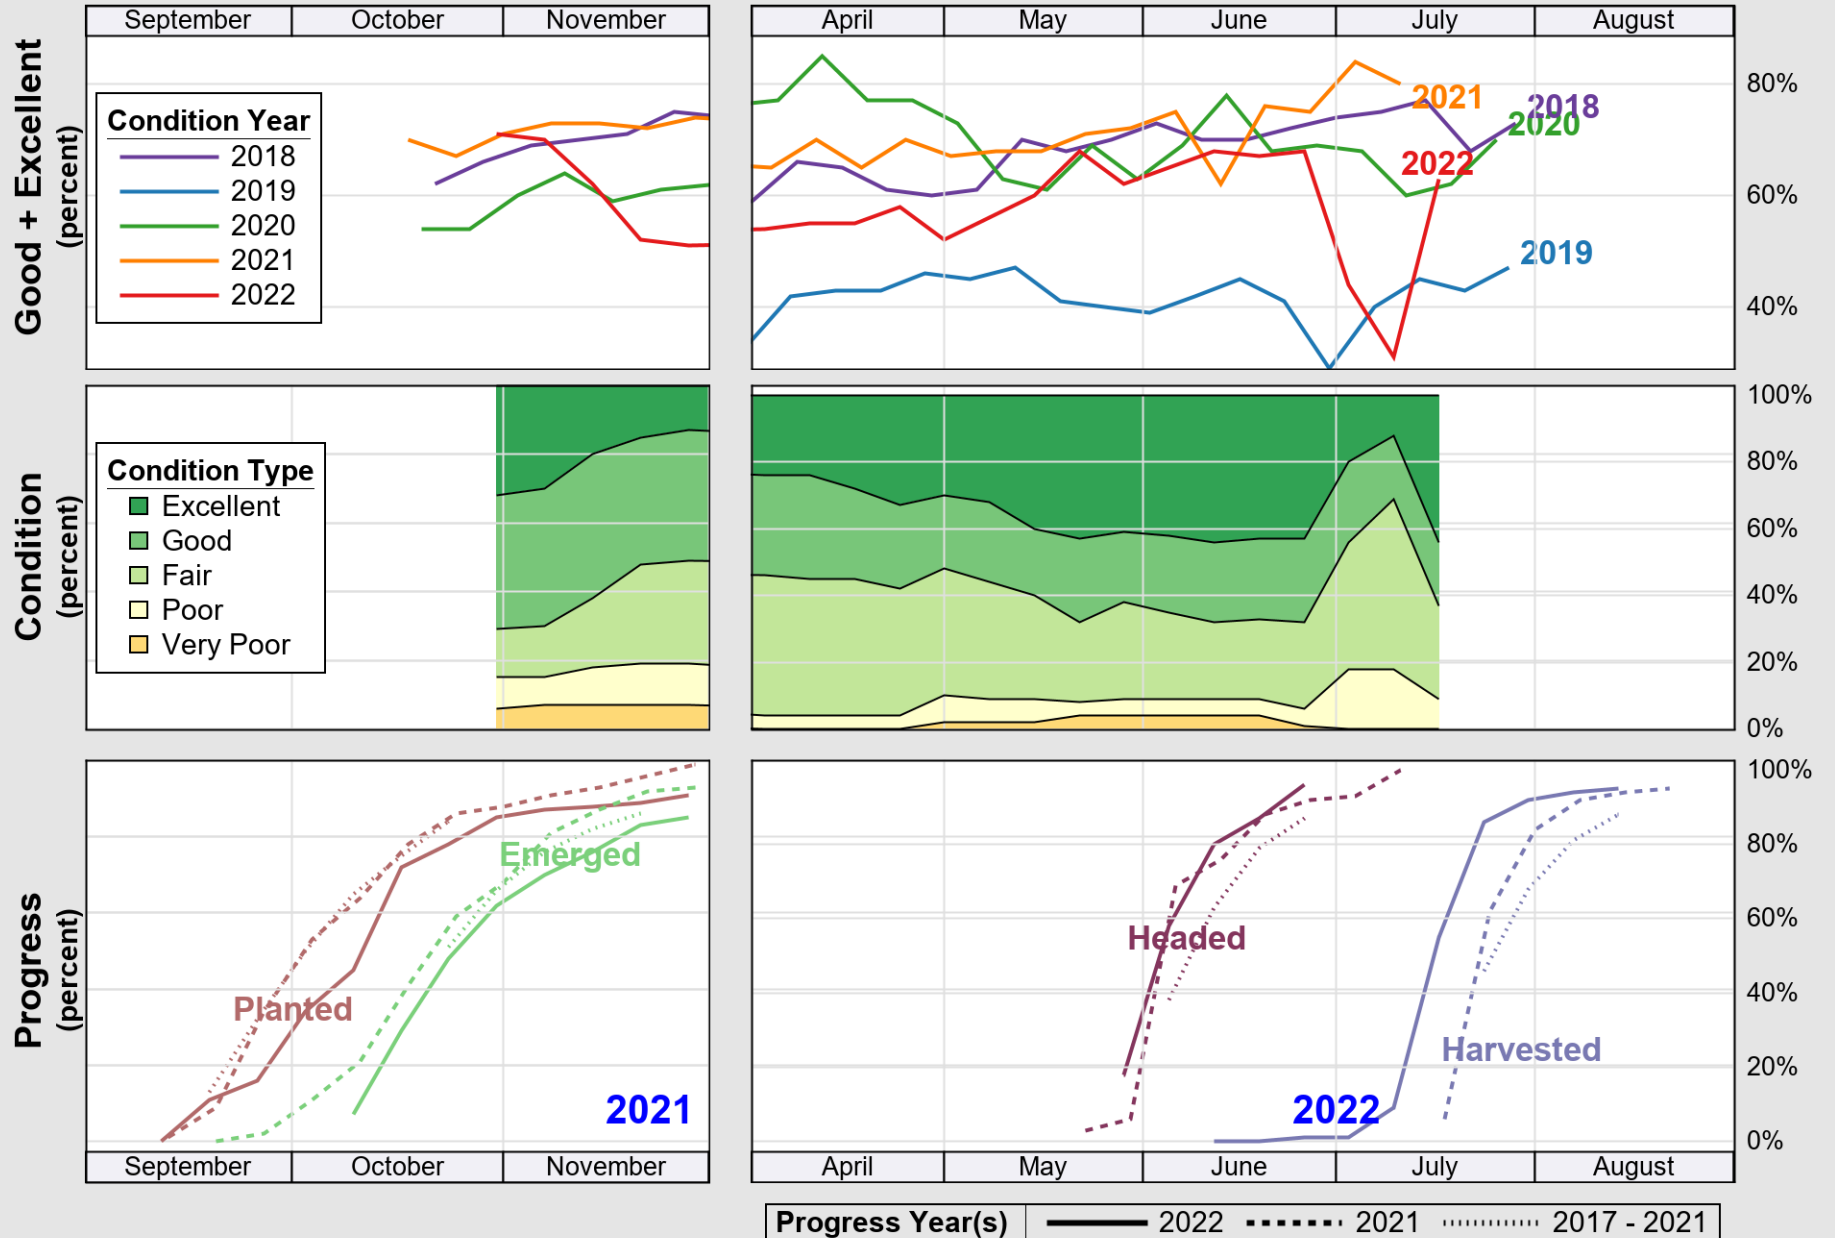

NASS

Source: National Agricultural Statistics Service (NASS), Crop Progress Report

USDA

Crop Progress and Condition: Soybeans in New York , 2022

NASS

Source: National Agricultural Statistics Service (NASS), Crop Progress Report

USDA

Crop Progress and Condition: Winter Wheat in New York , 2022

NASS

Source: National Agricultural Statistics Service (NASS), Crop Progress Report