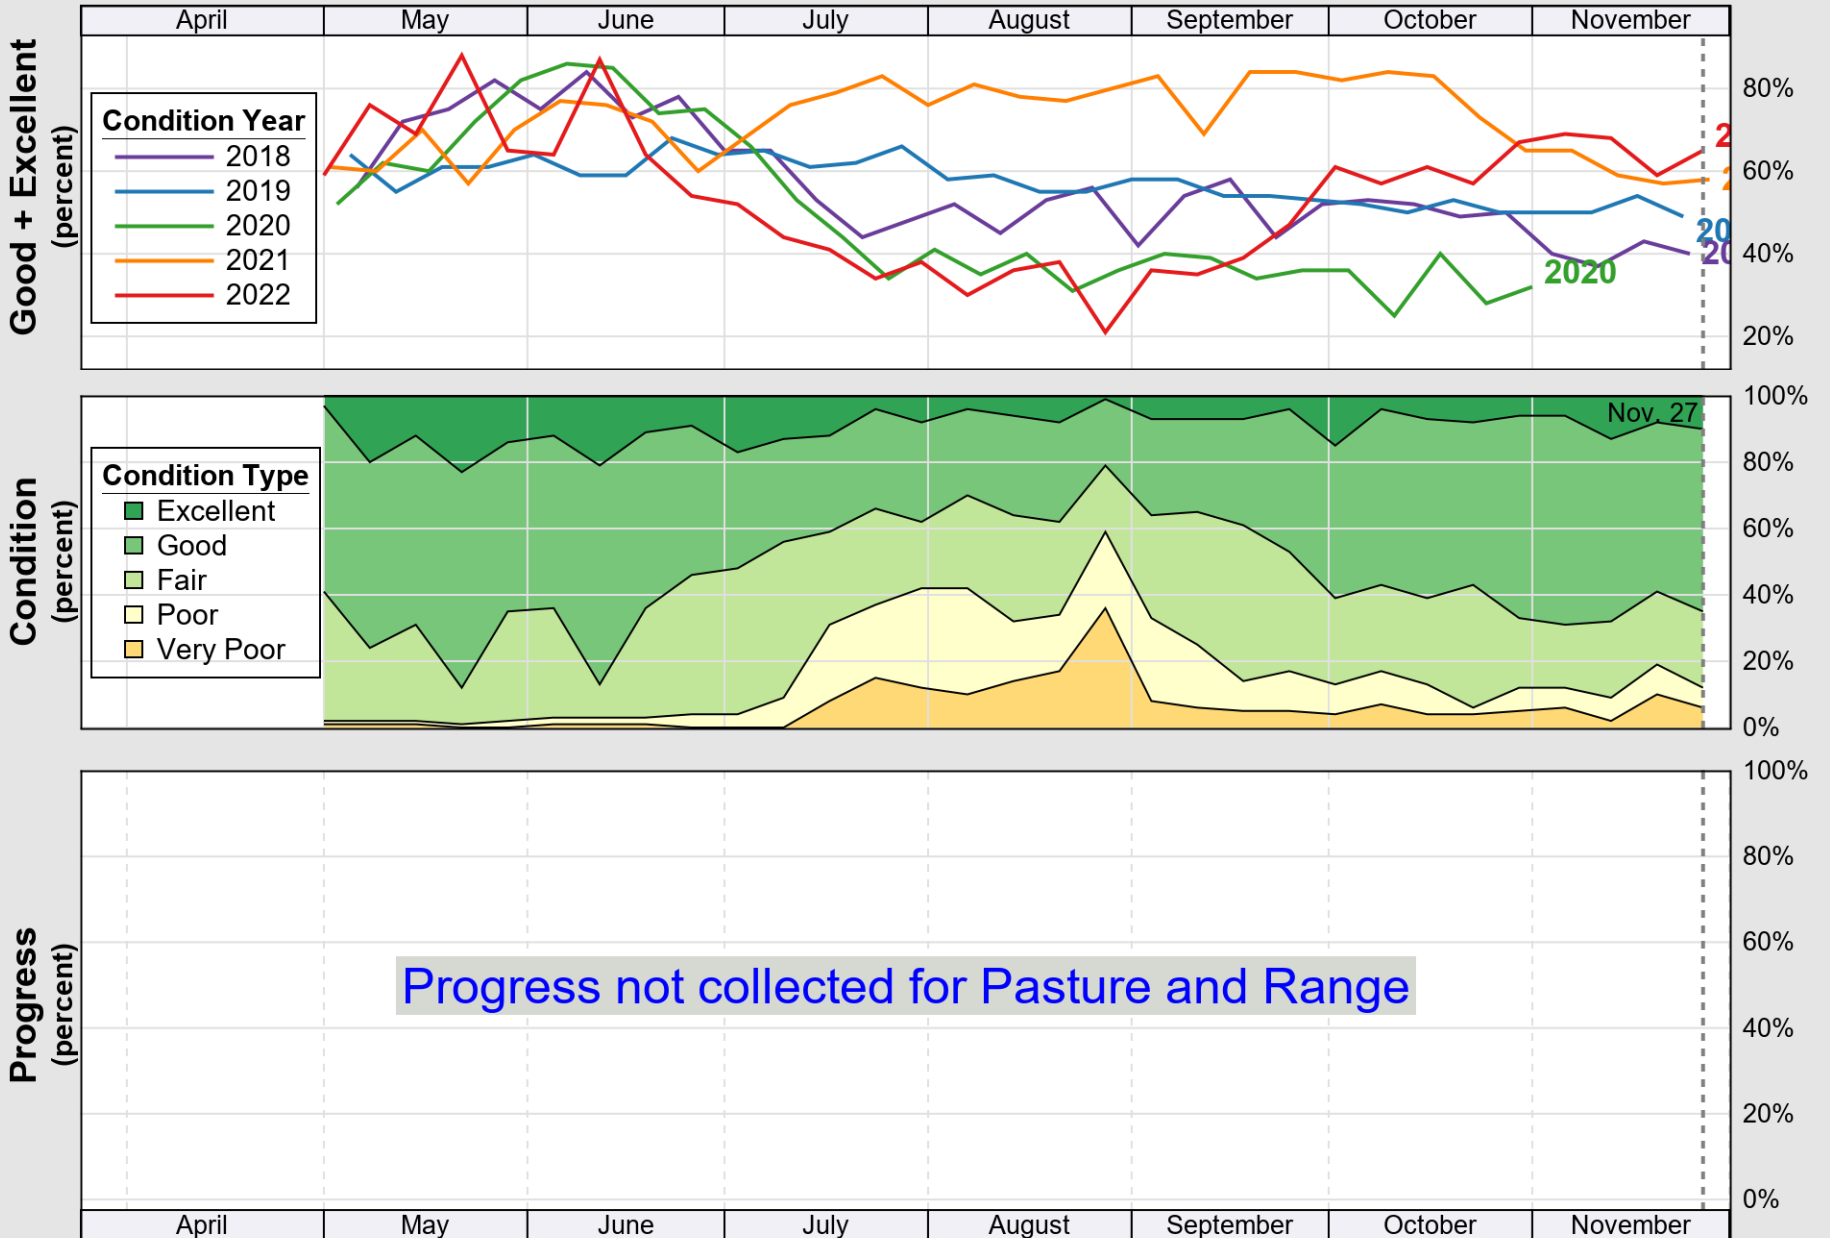

USDA

Crop Progress and Condition: Barley in New York , 2022

NASS

Source: National Agricultural Statistics Service (NASS), Crop Progress Report

USDA

Crop Progress and Condition: Corn in New York , 2022

NASS

Source: National Agricultural Statistics Service (NASS), Crop Progress Report

USDA

Crop Progress and Condition: Oats in New York , 2022

NASS

Source: National Agricultural Statistics Service (NASS), Crop Progress Report

USDA

Crop Progress and Condition: Pasture and Range in New York , 2022

NASS

Source: National Agricultural Statistics Service (NASS), Crop Progress Report

USDA

Crop Progress and Condition: Soybeans in New York , 2022

NASS

Source: National Agricultural Statistics Service (NASS), Crop Progress Report