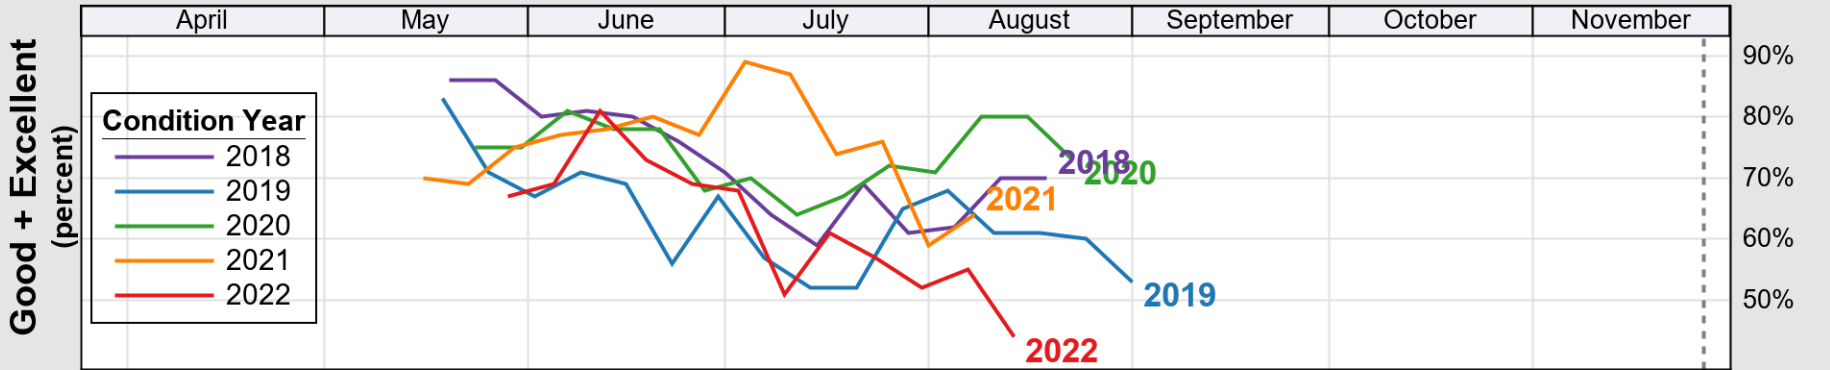

USDA

Crop Progress and Condition: Oats in New York , 2022

NASS

Source: National Agricultural Statistics Service (NASS), Crop Progress Report