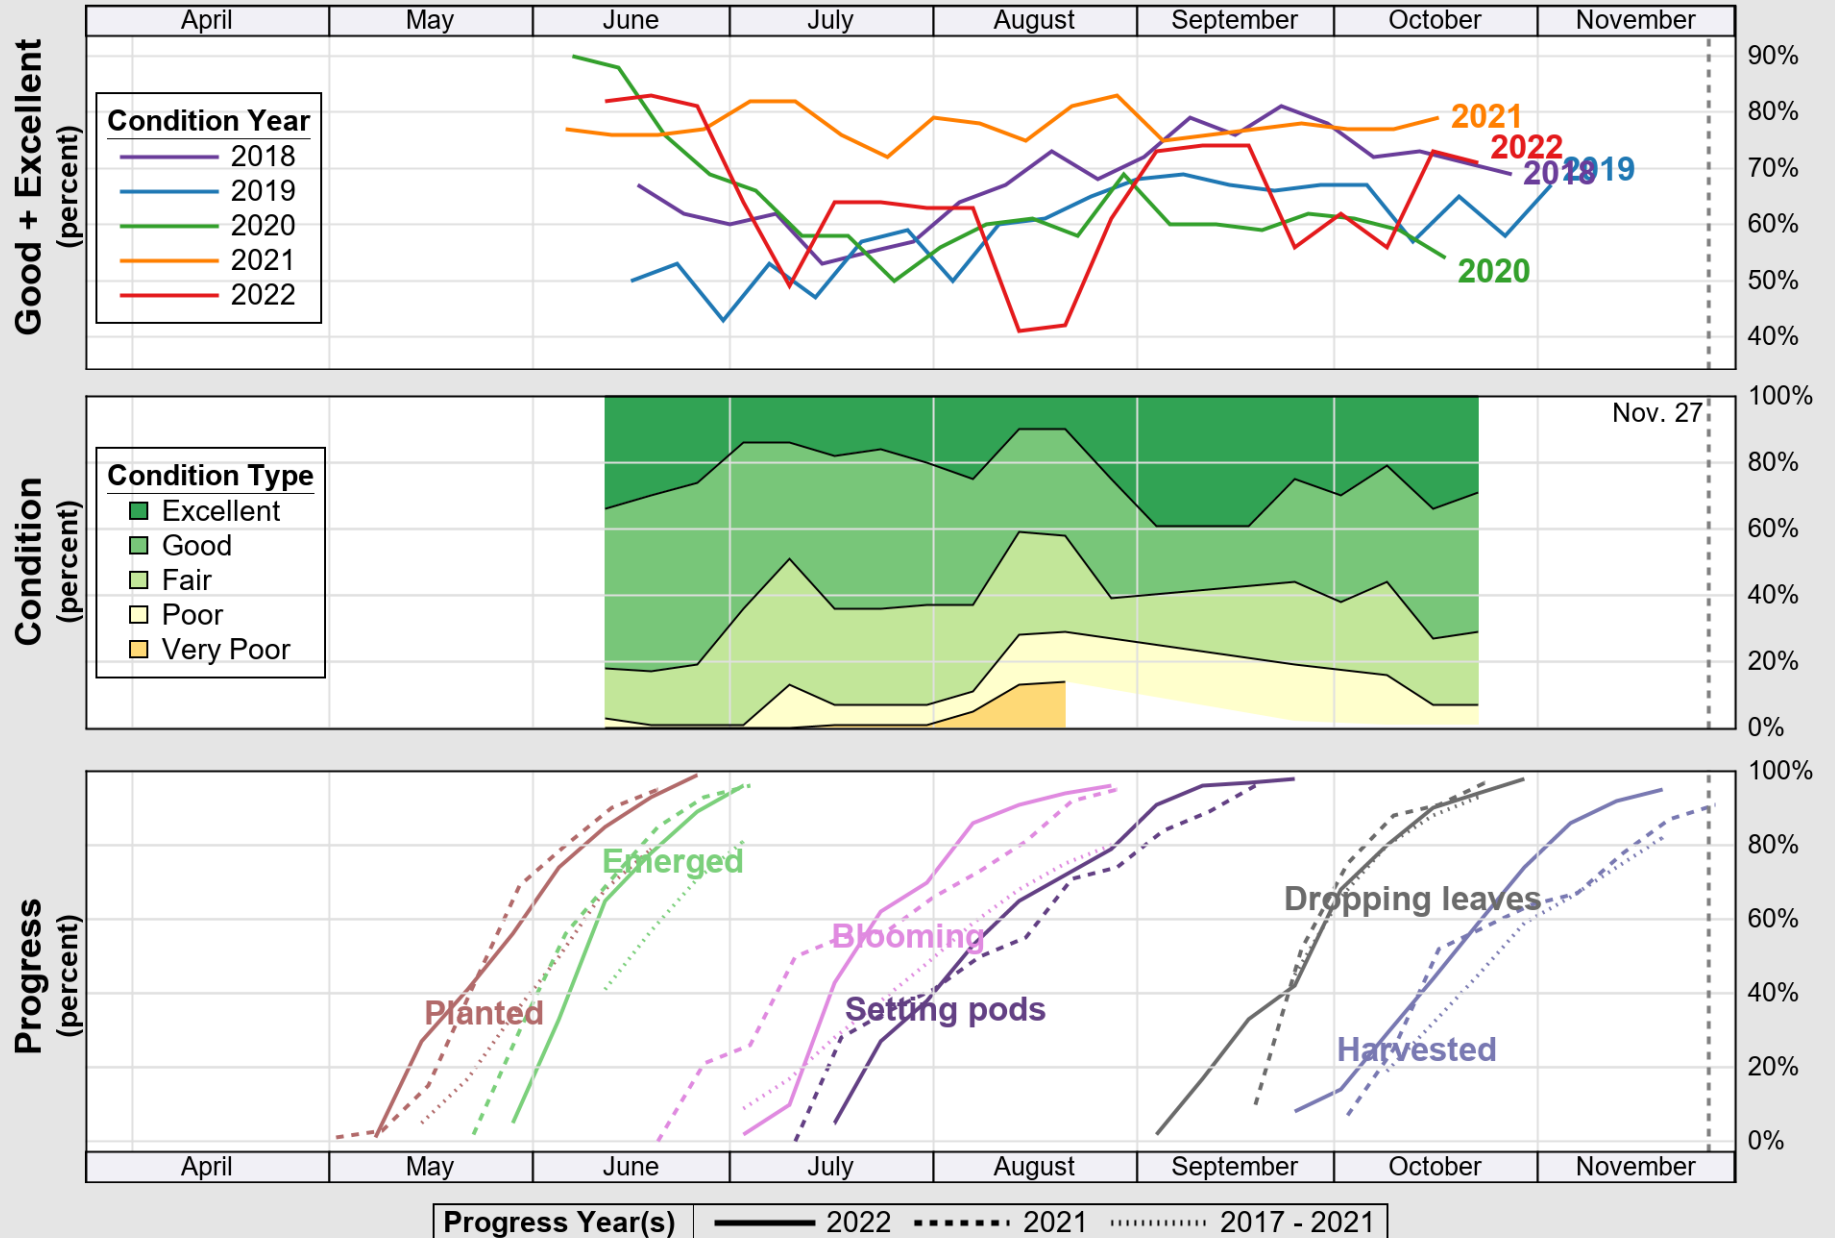

NASS

Source: National Agricultural Statistics Service (NASS), Crop Progress Report

USDA

Crop Progress and Condition: Soybeans in New York , 2022

NASS

Source: National Agricultural Statistics Service (NASS), Crop Progress Report

USDA

Crop Progress and Condition: Winter Wheat in New York , 2022

NASS

Source: National Agricultural Statistics Service (NASS), Crop Progress Report