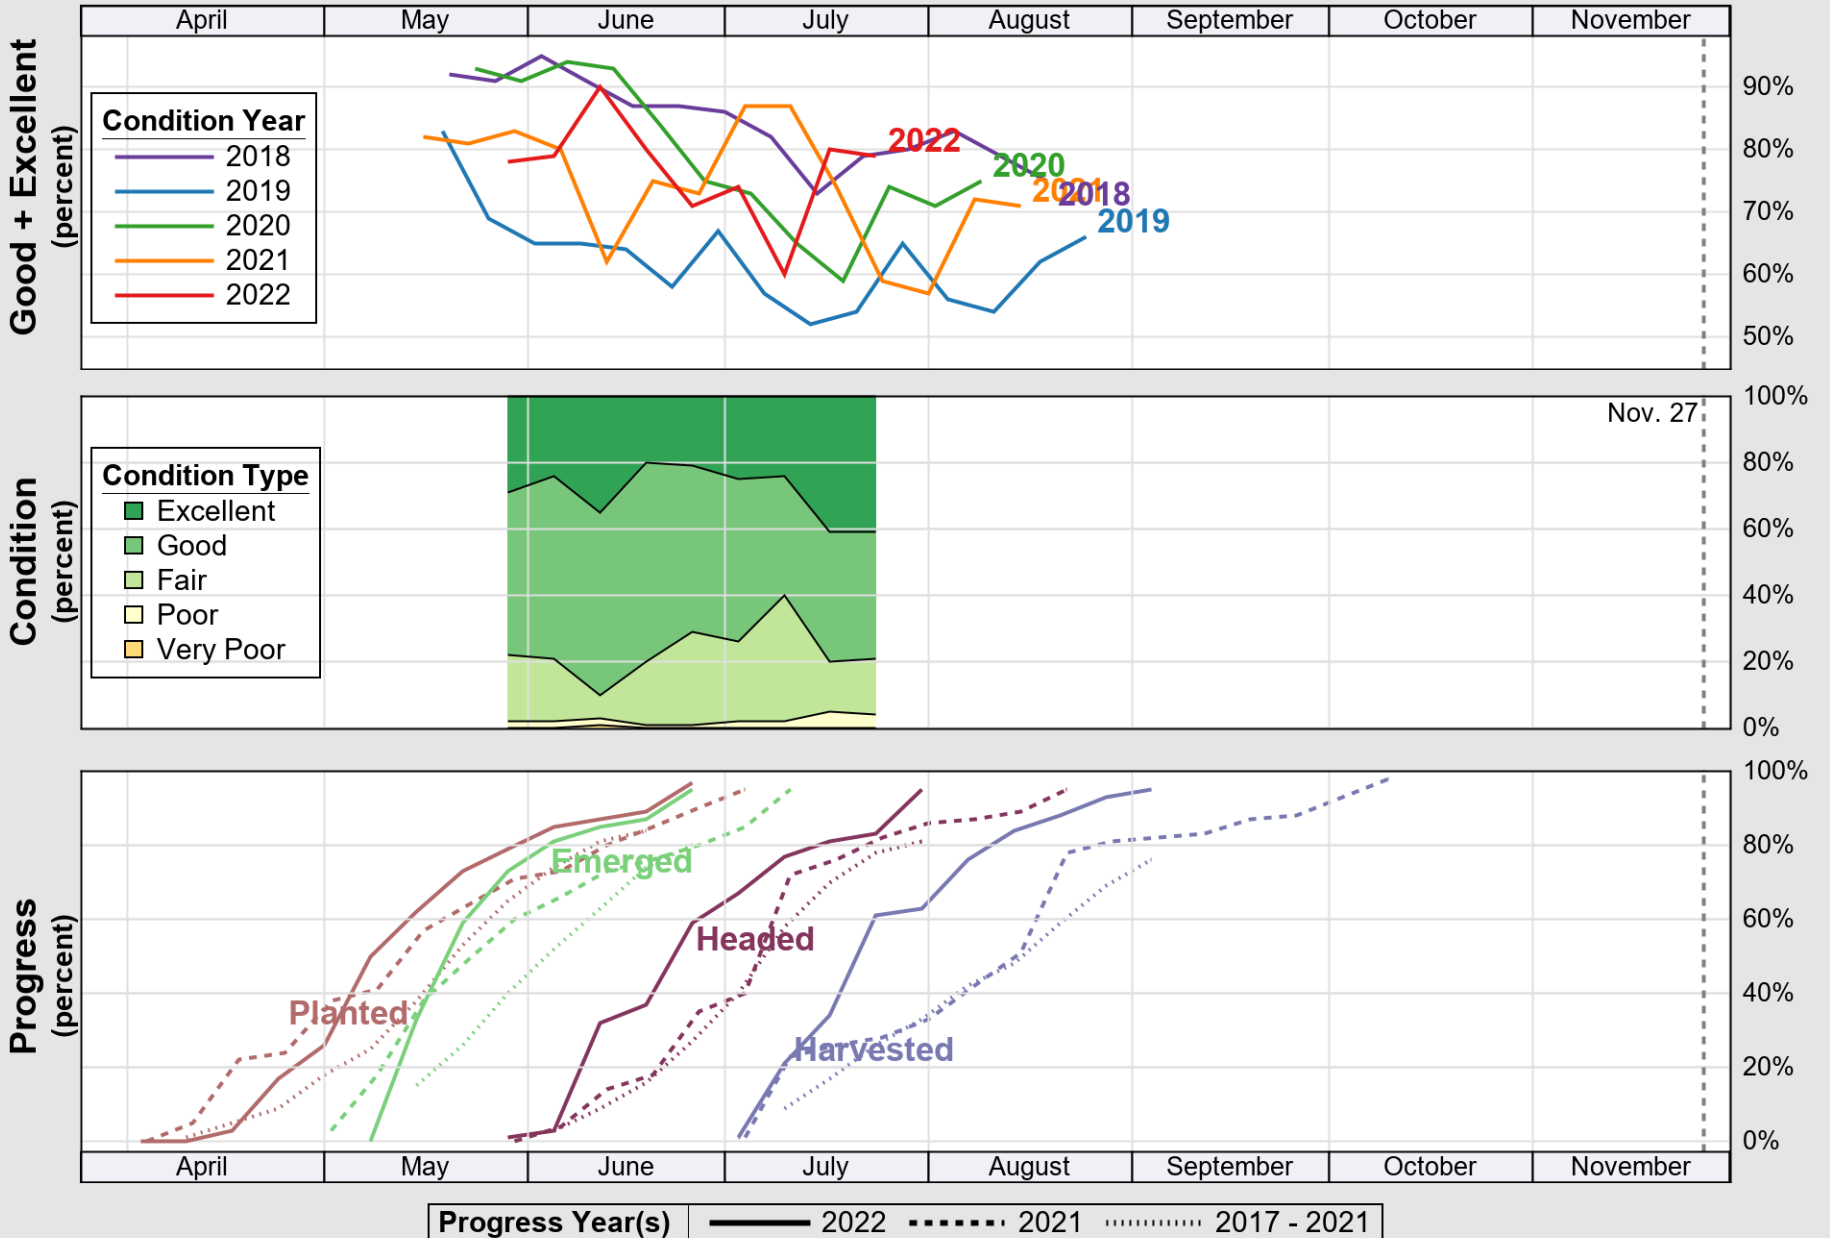

USDA

Crop Progress and Condition: Barley in New York , 2022

NASS

Source: National Agricultural Statistics Service (NASS), Crop Progress Report

USDA

Crop Progress and Condition: Corn in New York , 2022

NASS

Source: National Agricultural Statistics Service (NASS), Crop Progress Report

USDA

Crop Progress and Condition: Oats in New York , 2022

NASS

Source: National Agricultural Statistics Service (NASS), Crop Progress Report

USDA

Crop Progress and Condition: Pasture and Range in New York , 2022