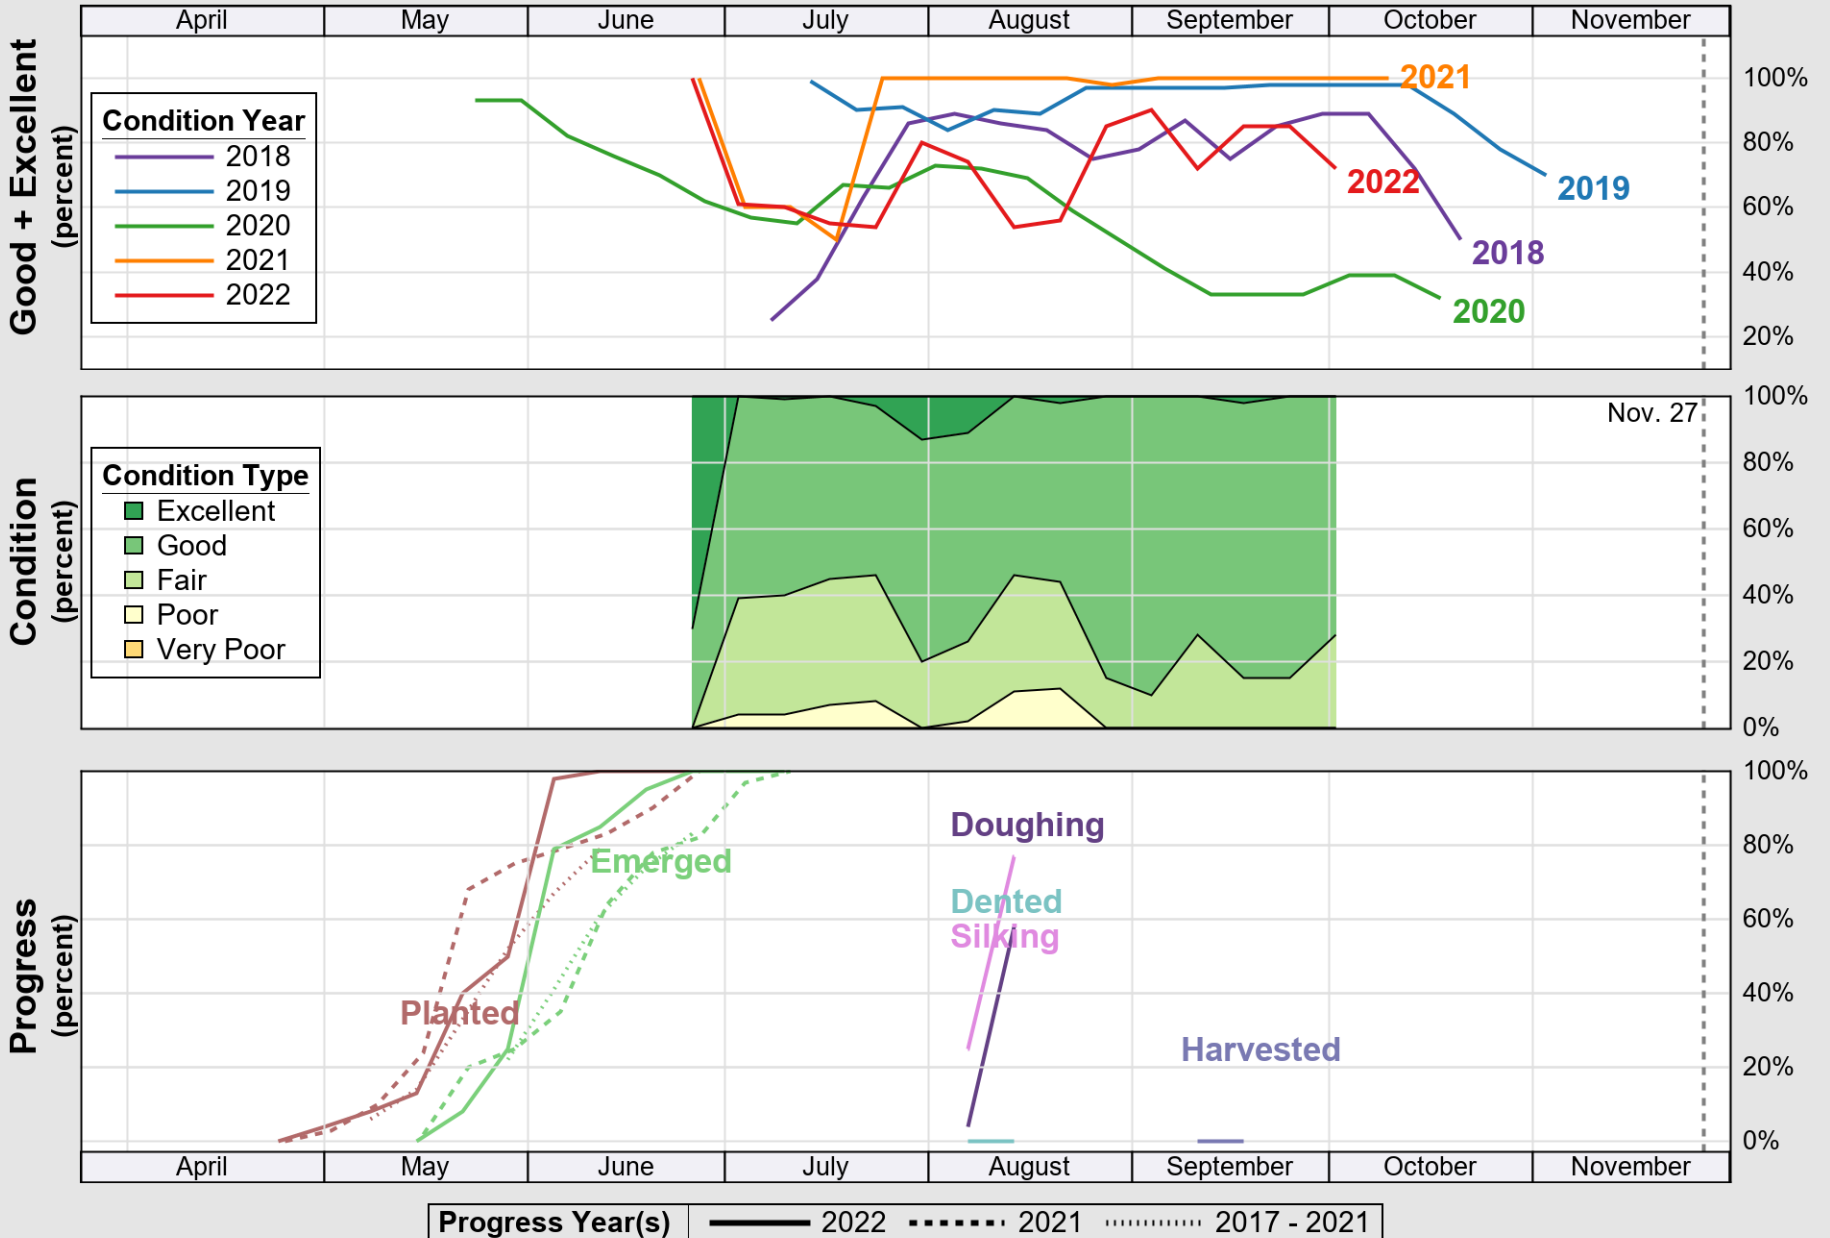

USDA

Crop Progress and Condition: Corn in New Hampshire , 2022

NASS

Source: National Agricultural Statistics Service (NASS), Crop Progress Report

USDA Crop Progress and Condition: Pasture and Range in New Hampshire, 2022 NASS

Source: National Agricultural Statistics Service (NASS), Crop Progress Report