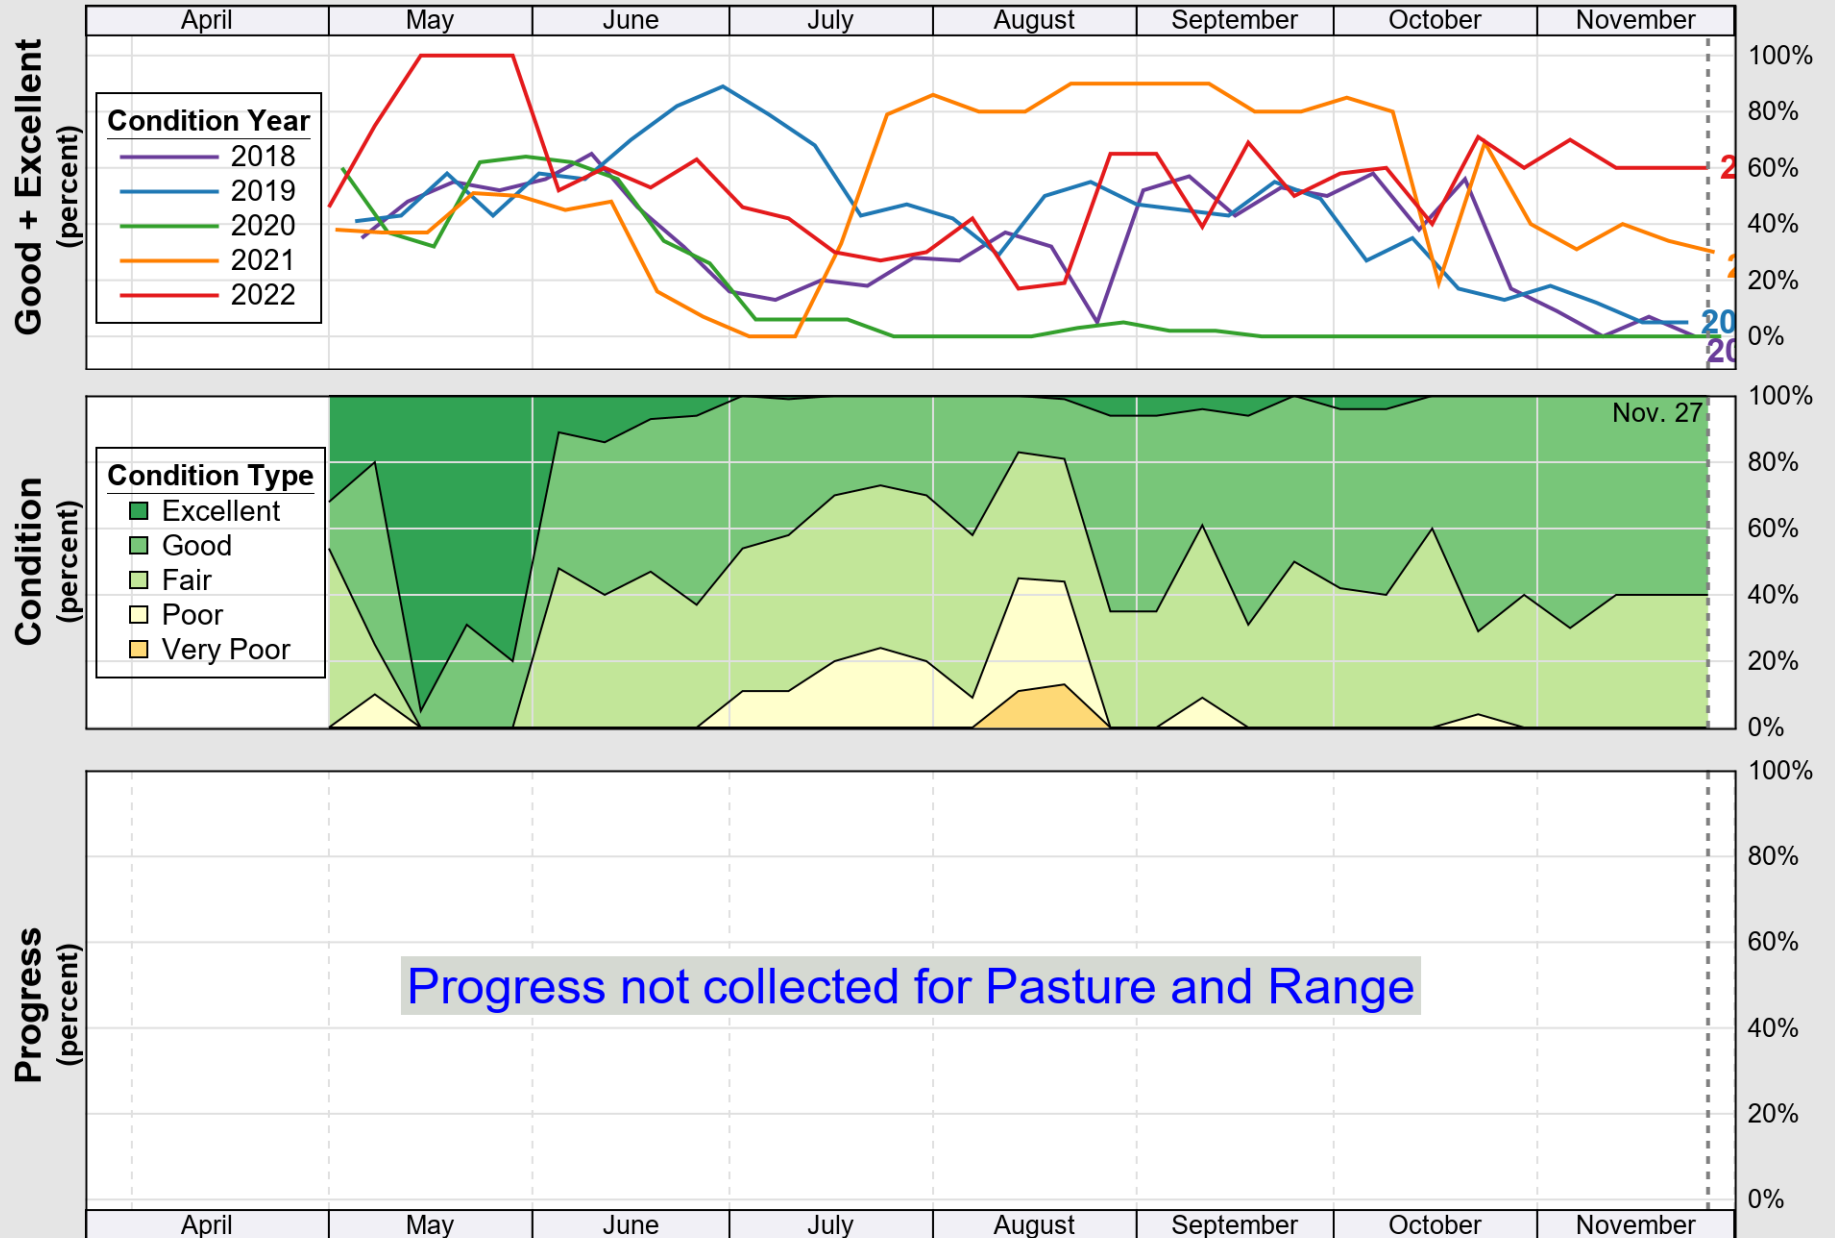

USDA

Crop Progress and Condition: Corn in New Hampshire , 2022

NASS

Source: National Agricultural Statistics Service (NASS), Crop Progress Report

USDA Crop Progress and Condition: Pasture and Range in New Hampshire, 2022 NASS

Source: National Agricultural Statistics Service (NASS), Crop Progress Report