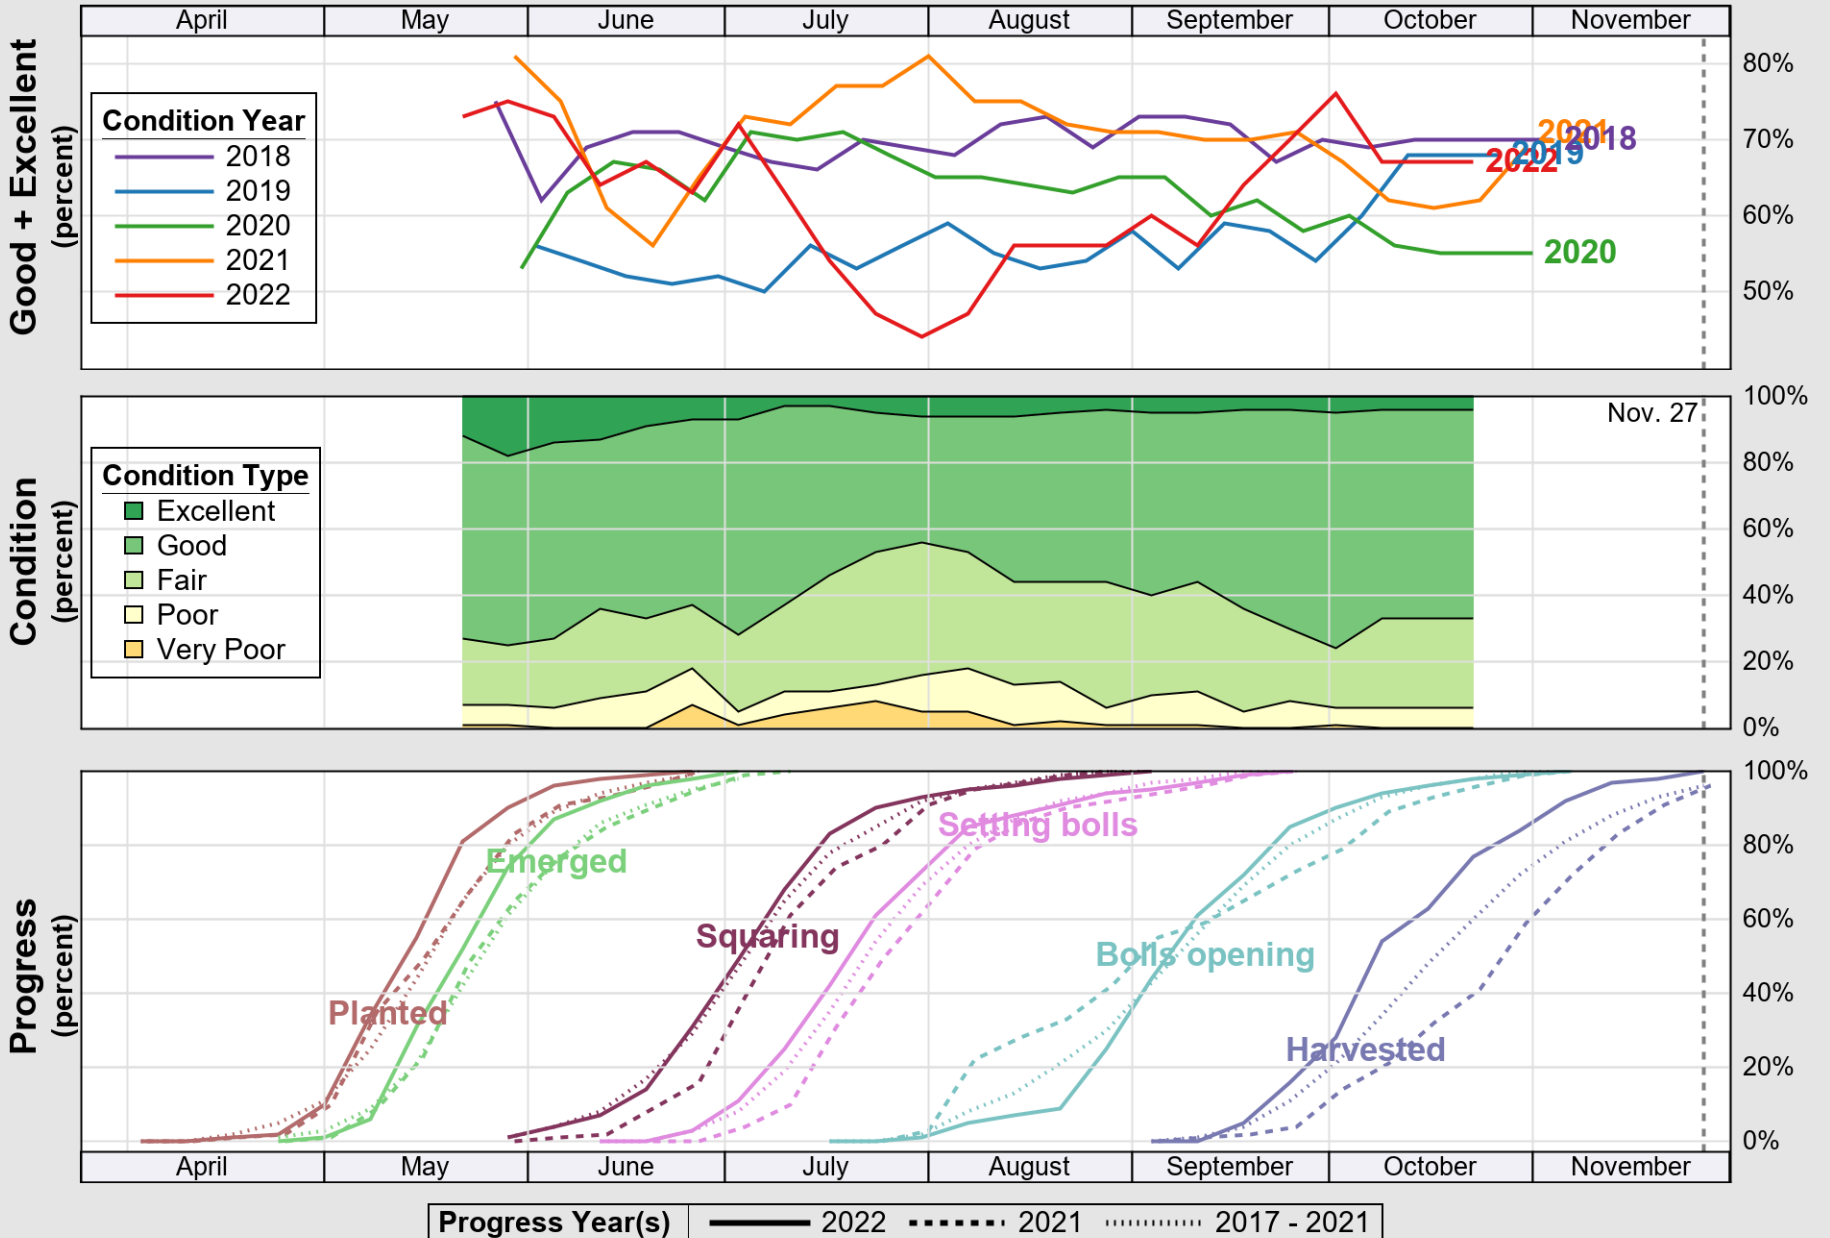

USDA

Crop Progress and Condition: Corn in Mississippi , 2022

NASS

Source: National Agricultural Statistics Service (NASS), Crop Progress Report

USDA

Crop Progress and Condition: Cotton in Mississippi , 2022

NASS

Source: National Agricultural Statistics Service (NASS), Crop Progress Report

USDA

Crop Progress and Condition: Pasture and Range in Mississippi, 2022

NASS

Source: National Agricultural Statistics Service (NASS), Crop Progress Report

USDA

Crop Progress and Condition: Peanuts in Mississippi , 2022

NASS

Source: National Agricultural Statistics Service (NASS), Crop Progress Report

USDA

Crop Progress and Condition: Rice in Mississippi, 2022