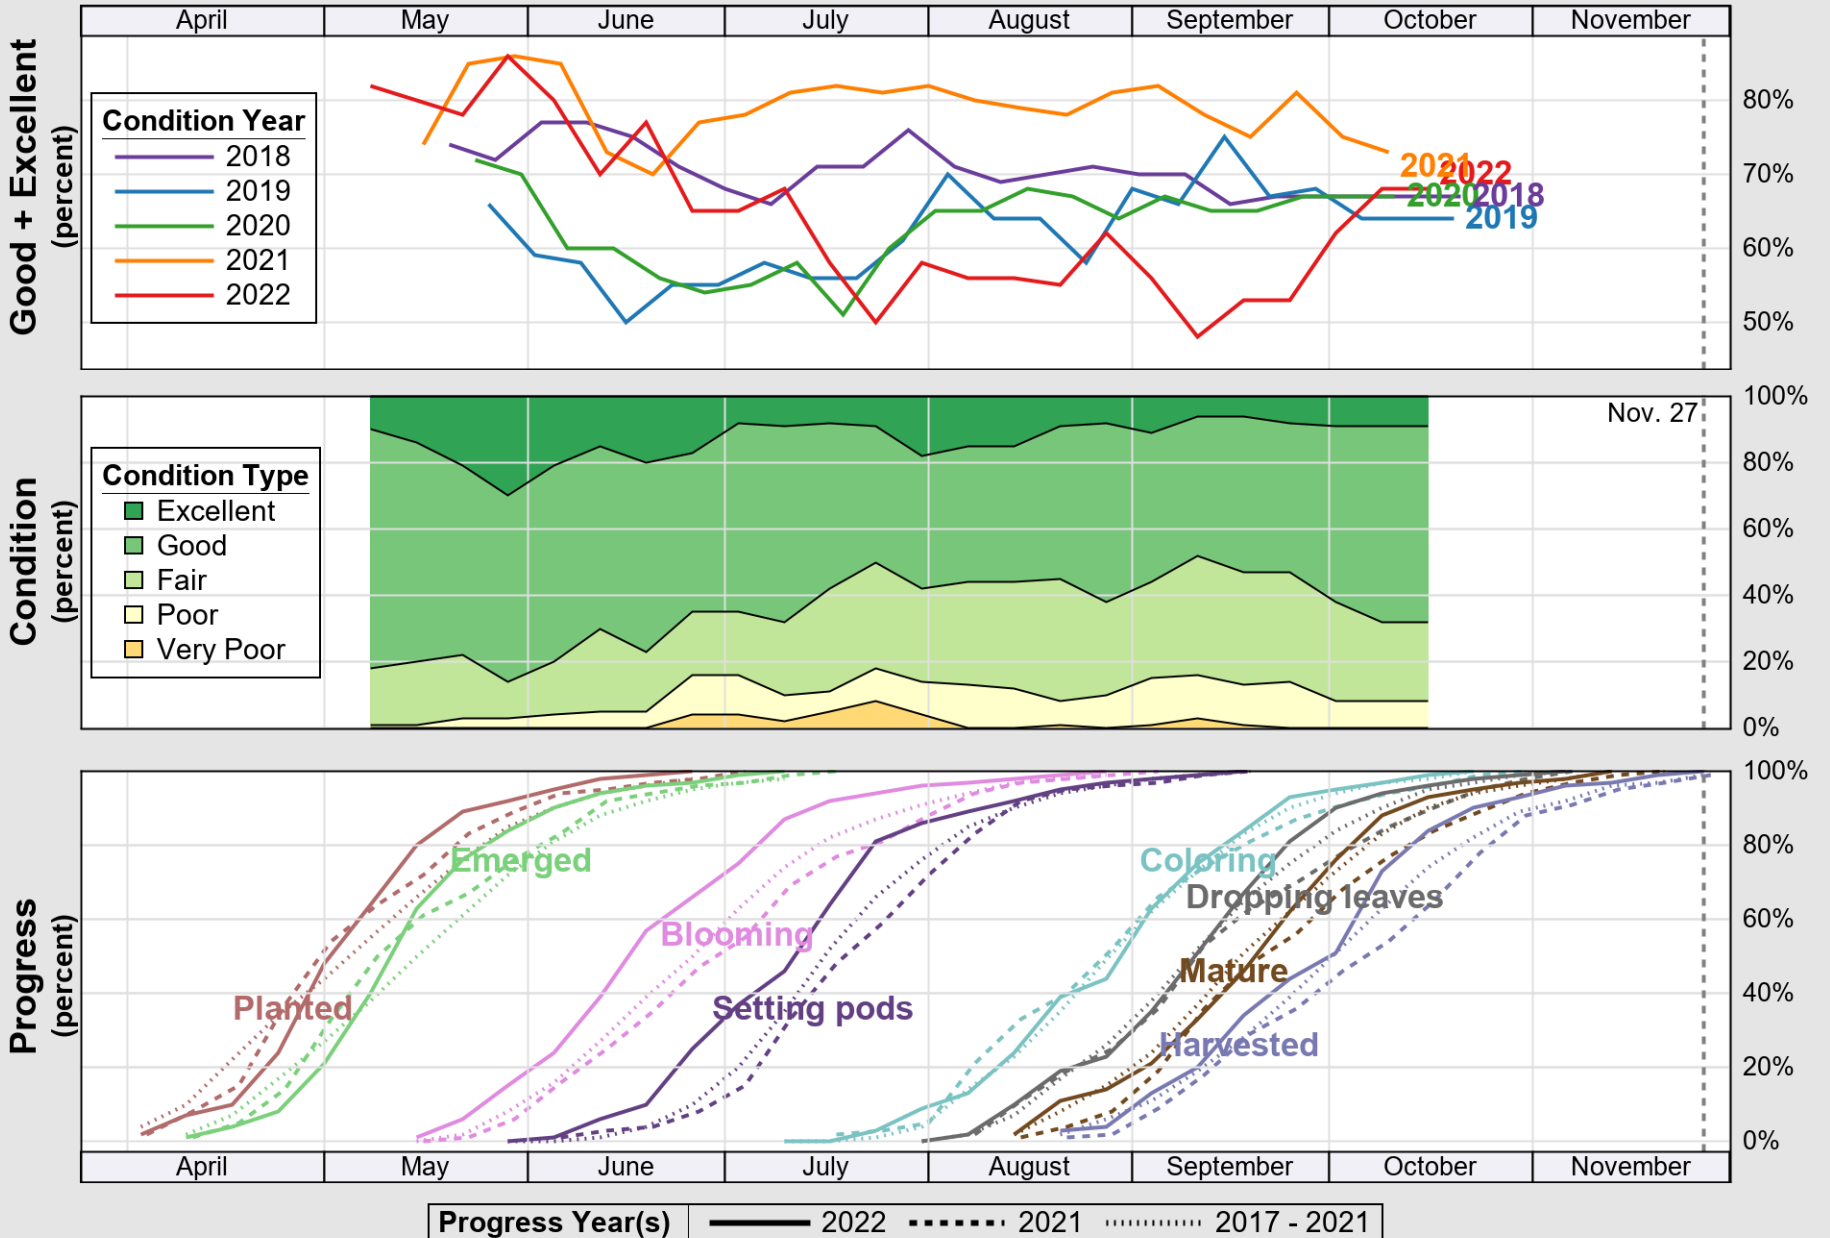

USDA

Crop Progress and Condition: Peanuts in Mississippi , 2022

NASS

Source: National Agricultural Statistics Service (NASS), Crop Progress Report

USDA

Crop Progress and Condition: Rice in Mississippi, 2022

NASS

Source: National Agricultural Statistics Service (NASS), Crop Progress Report

USDA

Crop Progress and Condition: Soybeans in Mississippi, 2022

NASS

Source: National Agricultural Statistics Service (NASS), Crop Progress Report

USDA

Crop Progress and Condition: Winter Wheat in Mississippi, 2022

NASS

Source: National Agricultural Statistics Service (NASS), Crop Progress Report