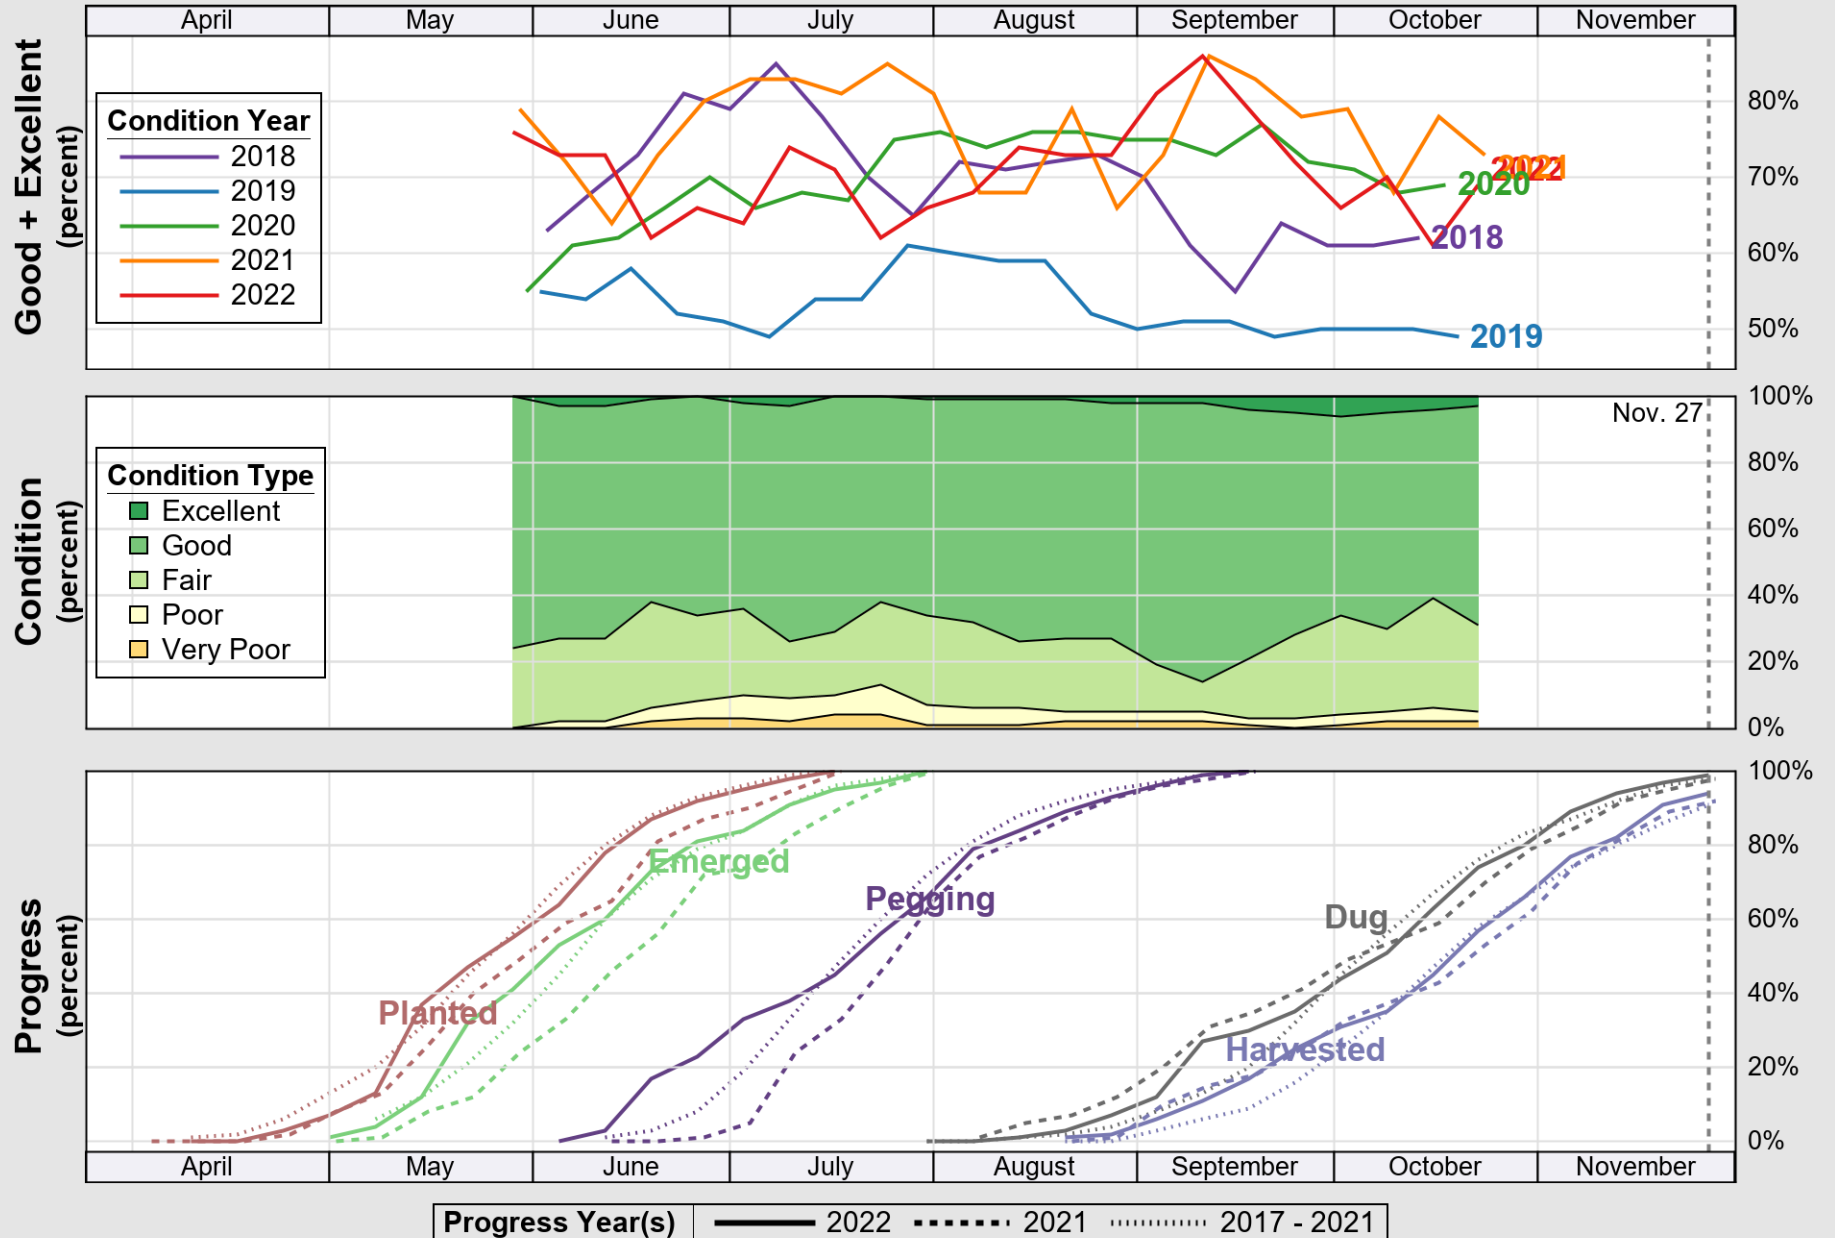

USDA

Crop Progress and Condition: Corn in Mississippi , 2022

NASS

Source: National Agricultural Statistics Service (NASS), Crop Progress Report

USDA

Crop Progress and Condition: Cotton in Mississippi , 2022

NASS

Source: National Agricultural Statistics Service (NASS), Crop Progress Report

USDA

Crop Progress and Condition: Pasture and Range in Mississippi, 2022

NASS

Source: National Agricultural Statistics Service (NASS), Crop Progress Report

USDA

Crop Progress and Condition: Peanuts in Mississippi , 2022

NASS

Source: National Agricultural Statistics Service (NASS), Crop Progress Report

USDA

Crop Progress and Condition: Rice in Mississippi, 2022