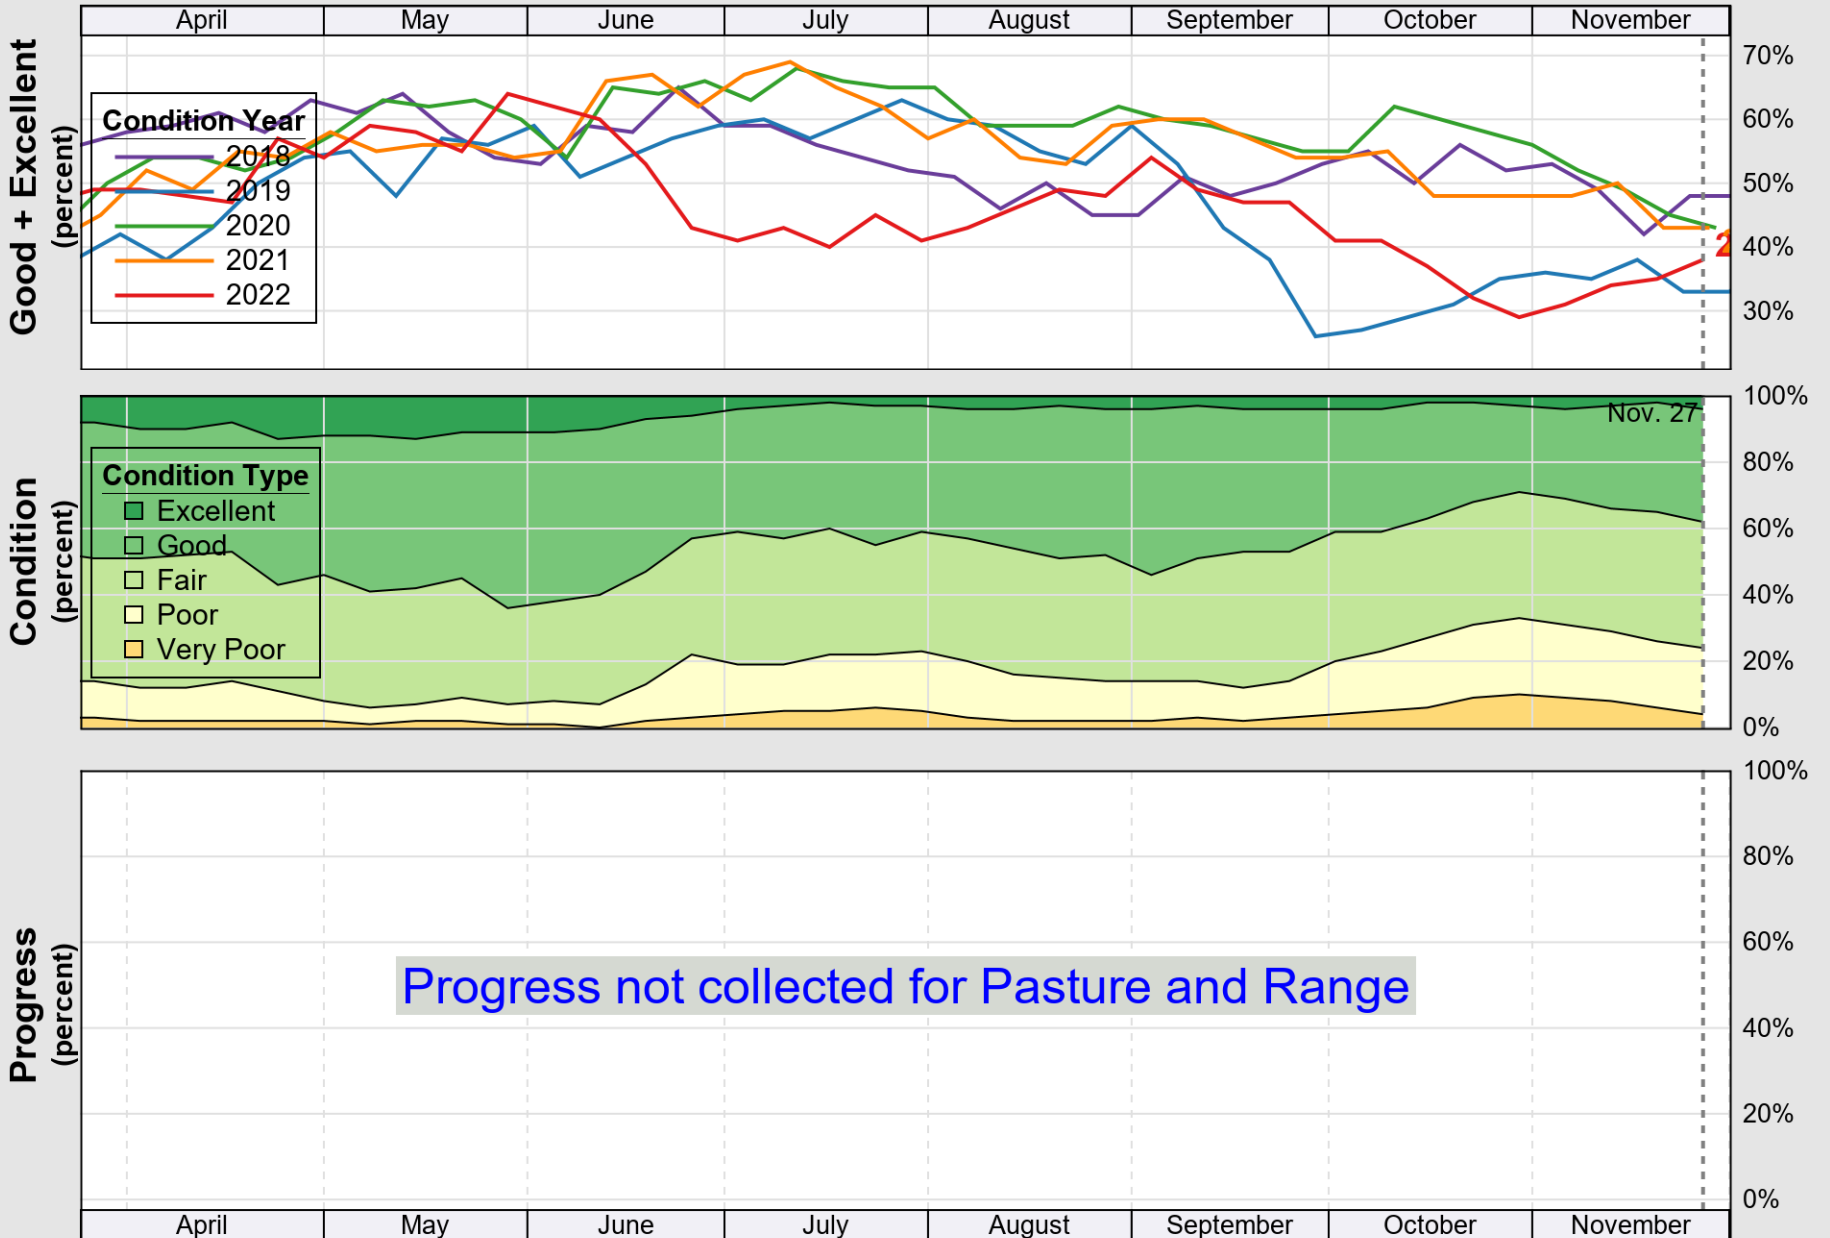

NASS

Source: National Agricultural Statistics Service (NASS), Crop Progress Report

USDA

Crop Progress and Condition: Pasture and Range in Mississippi, 2022

NASS

Source: National Agricultural Statistics Service (NASS), Crop Progress Report

USDA

Crop Progress and Condition: Peanuts in Mississippi , 2022

NASS

Source: National Agricultural Statistics Service (NASS), Crop Progress Report

USDA

Crop Progress and Condition: Rice in Mississippi, 2022