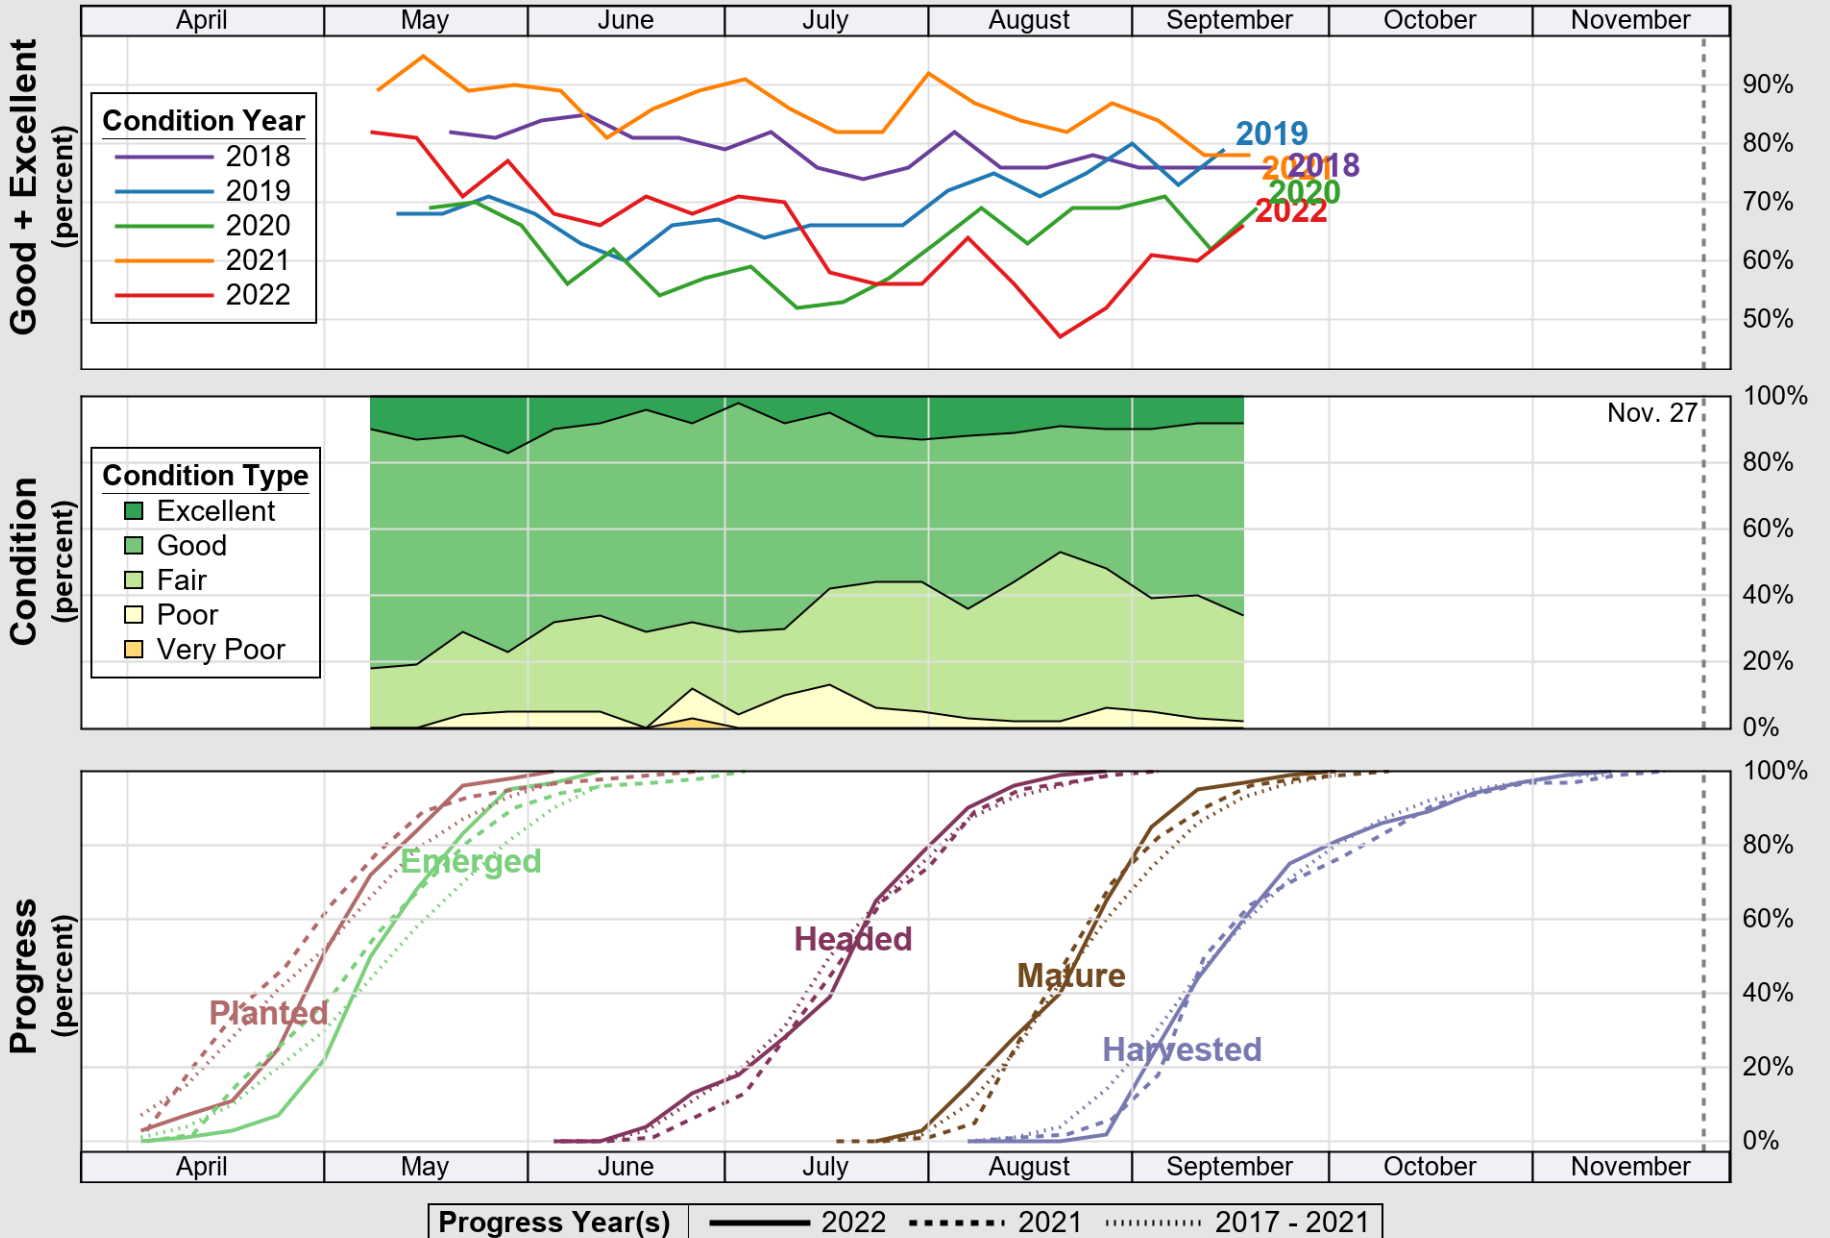

USDA

Crop Progress and Condition: Peanuts in Mississippi , 2022

NASS

Source: National Agricultural Statistics Service (NASS), Crop Progress Report

USDA

Crop Progress and Condition: Rice in Mississippi, 2022

NASS

Source: National Agricultural Statistics Service (NASS), Crop Progress Report

USDA

Crop Progress and Condition: Soybeans in Mississippi, 2022

NASS

Source: National Agricultural Statistics Service (NASS), Crop Progress Report