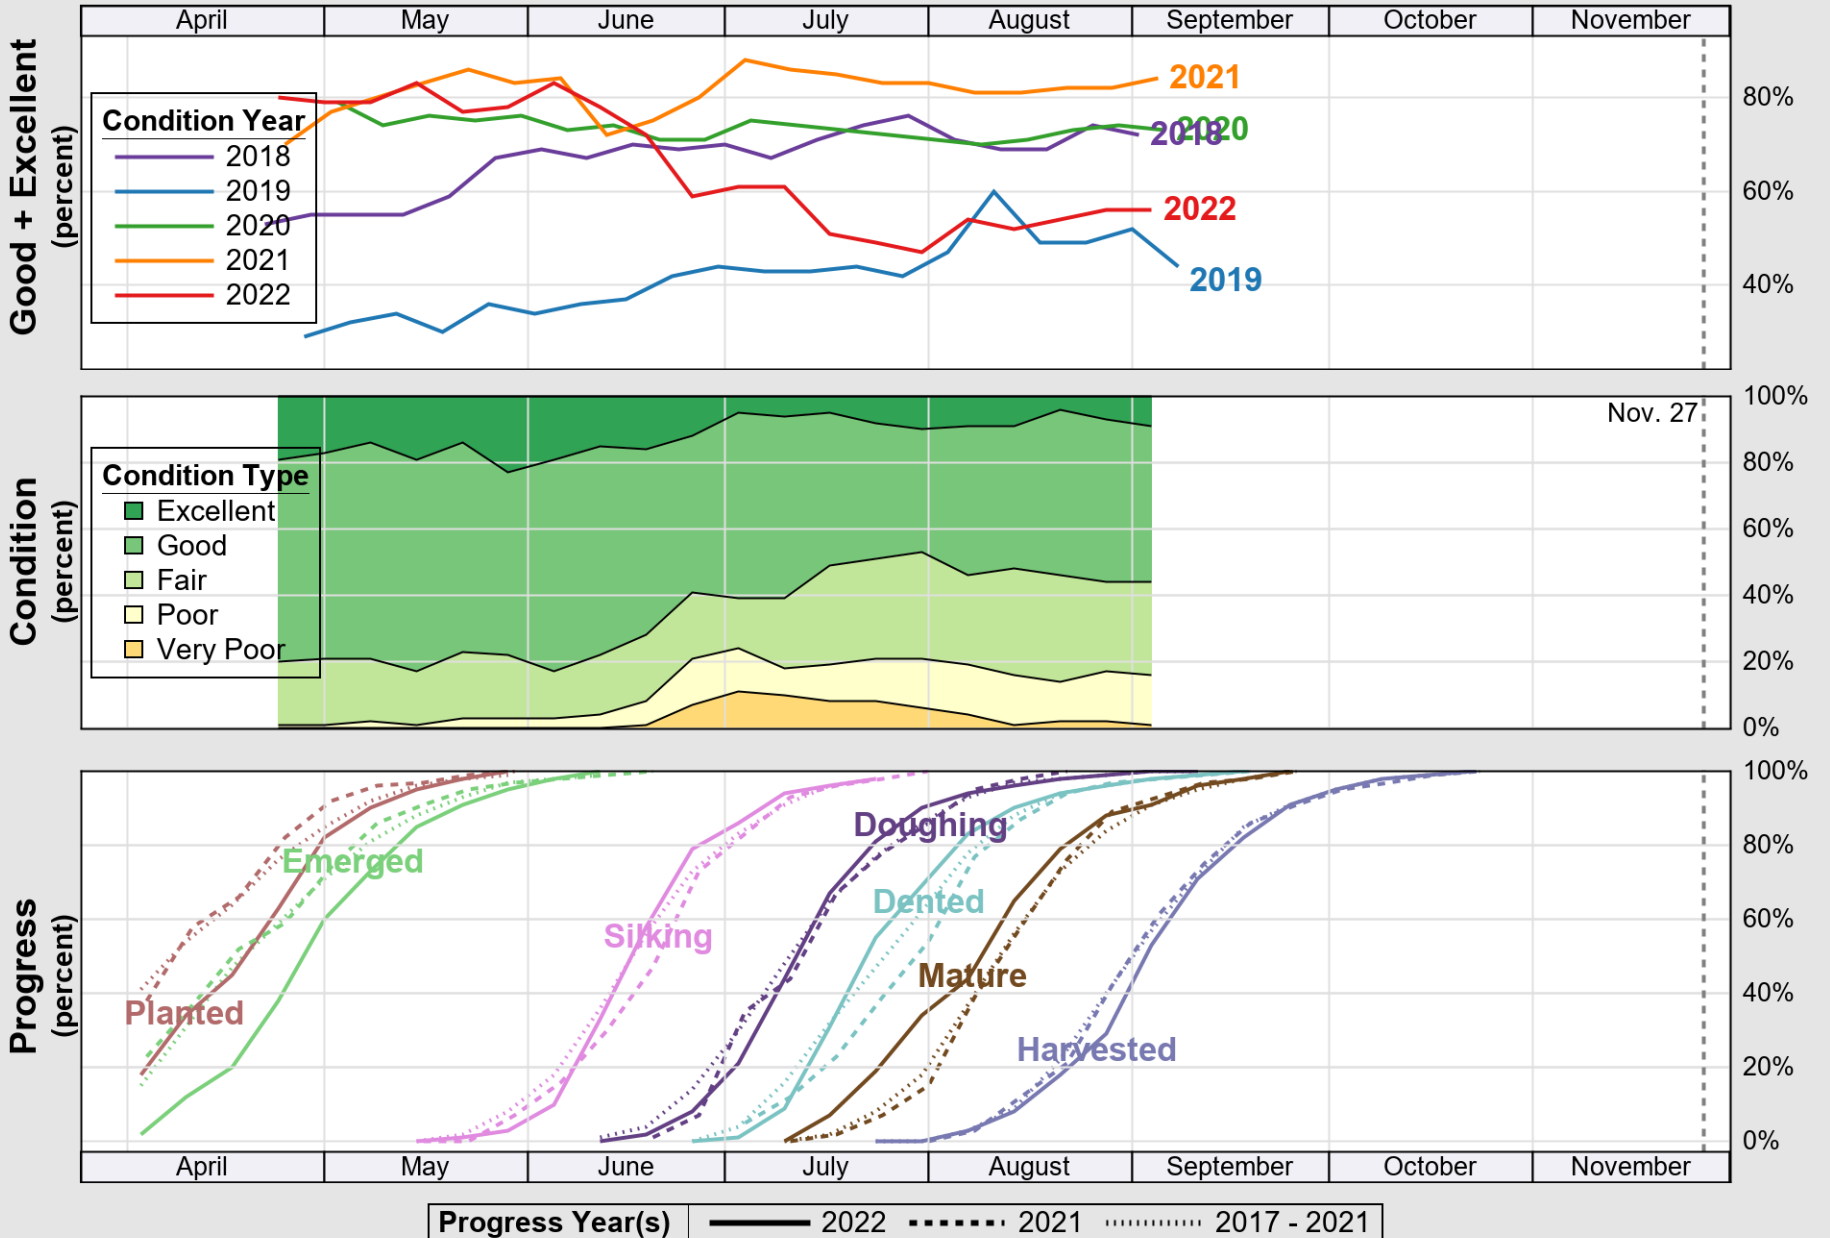

USDA

Crop Progress and Condition: Corn in Mississippi , 2022

NASS

Source: National Agricultural Statistics Service (NASS), Crop Progress Report

USDA

Crop Progress and Condition: Cotton in Mississippi , 2022

NASS

Source: National Agricultural Statistics Service (NASS), Crop Progress Report

USDA

Crop Progress and Condition: Pasture and Range in Mississippi, 2022

NASS

Source: National Agricultural Statistics Service (NASS), Crop Progress Report

USDA

Crop Progress and Condition: Peanuts in Mississippi , 2022

NASS

Source: National Agricultural Statistics Service (NASS), Crop Progress Report

USDA

Crop Progress and Condition: Rice in Mississippi, 2022