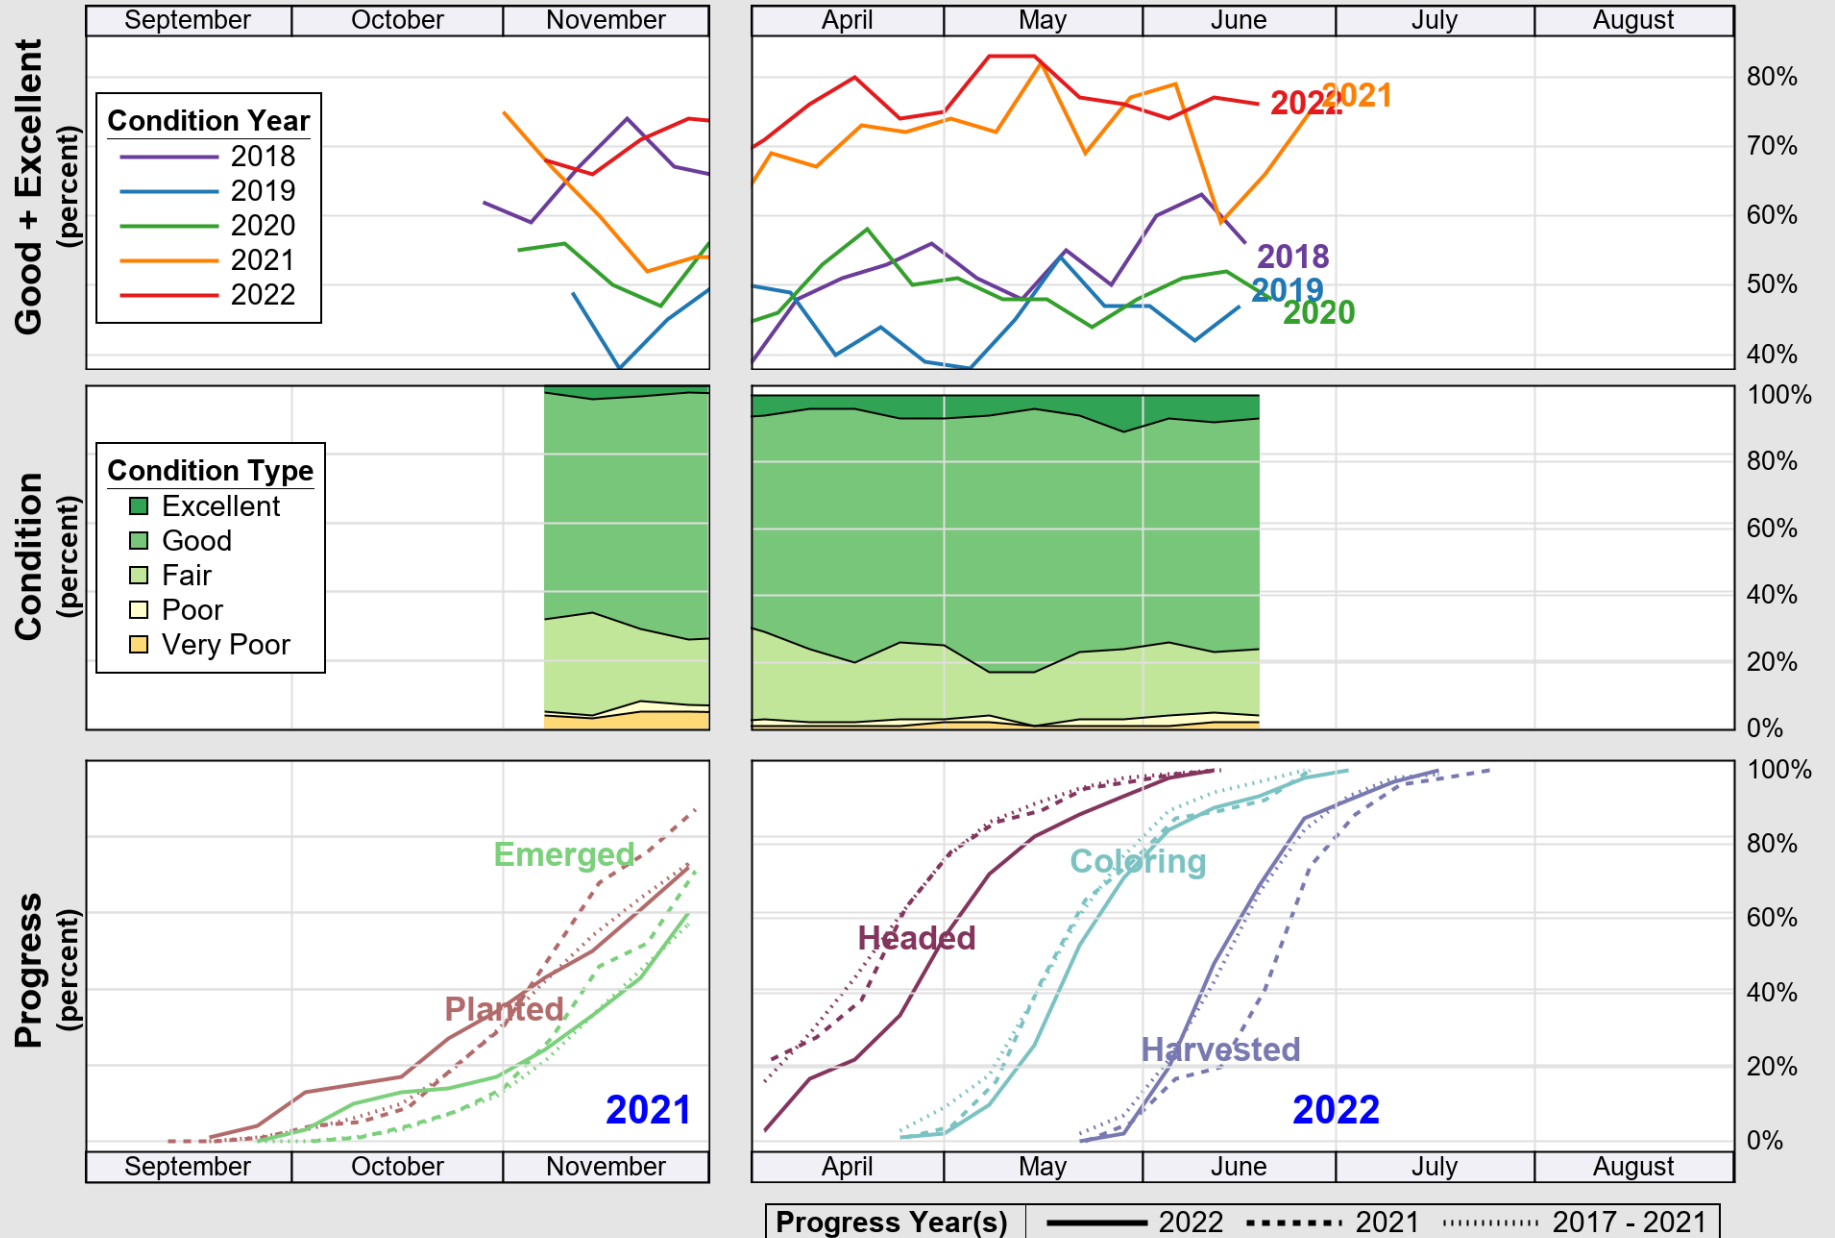

USDA

Crop Progress and Condition: Peanuts in Mississippi , 2022

NASS

Source: National Agricultural Statistics Service (NASS), Crop Progress Report

USDA

Crop Progress and Condition: Rice in Mississippi, 2022

NASS

Source: National Agricultural Statistics Service (NASS), Crop Progress Report

USDA

Crop Progress and Condition: Soybeans in Mississippi, 2022

NASS

Source: National Agricultural Statistics Service (NASS), Crop Progress Report

USDA

Crop Progress and Condition: Winter Wheat in Mississippi, 2022

NASS

Source: National Agricultural Statistics Service (NASS), Crop Progress Report