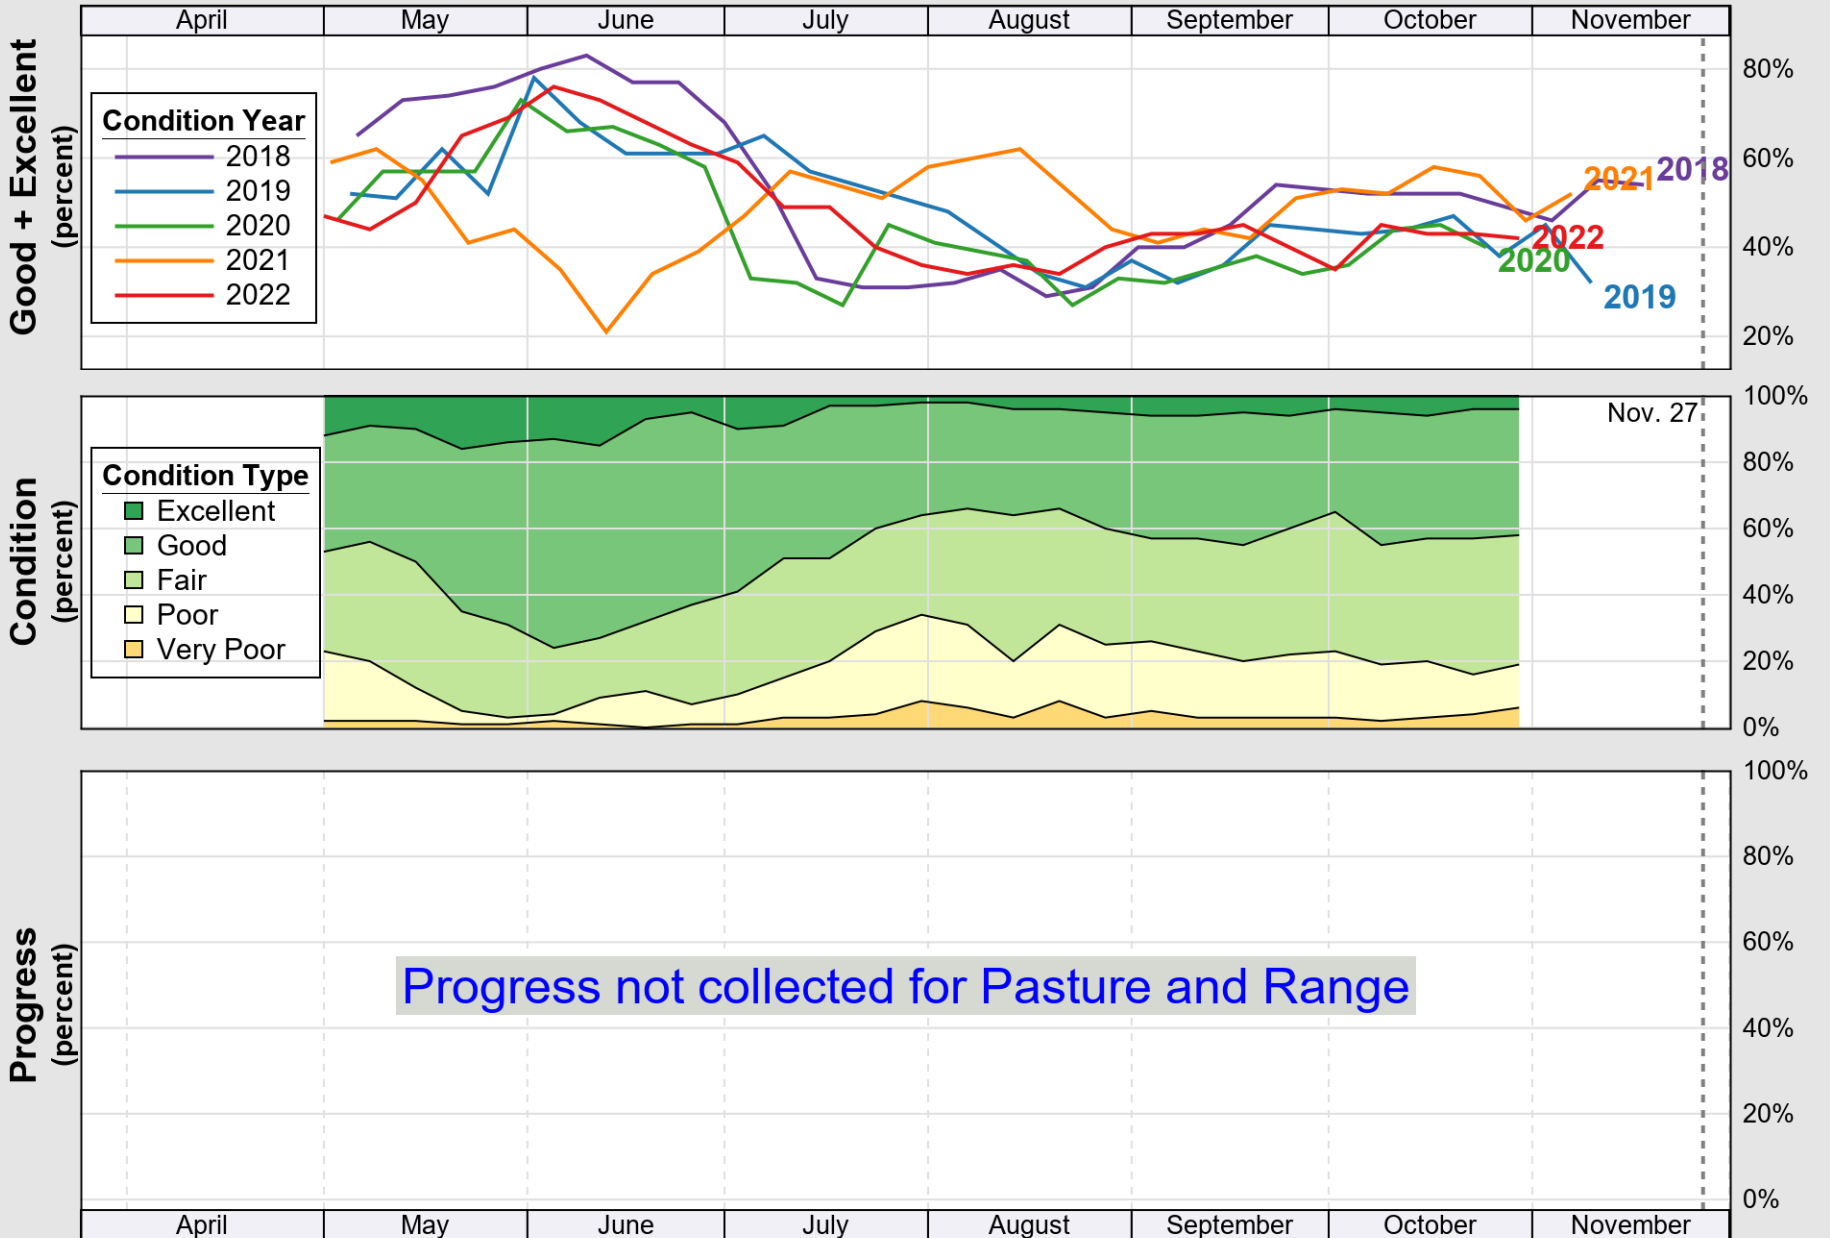

USDA

Crop Progress and Condition: Corn in Michigan , 2022

NASS

Source: National Agricultural Statistics Service (NASS), Crop Progress Report

USDA

Crop Progress and Condition: Oats in Michigan , 2022

NASS

Progress Year(s) ——— 2022 2021 2017 - 2021

Source: National Agricultural Statistics Service (NASS), Crop Progress Report

USDA

Crop Progress and Condition: Pasture and Range in Michigan , 2022

NASS

Source: National Agricultural Statistics Service (NASS), Crop Progress Report

USDA

Crop Progress and Condition: Soybeans in Michigan , 2022

NASS

Source: National Agricultural Statistics Service (NASS), Crop Progress Report

USDA

Crop Progress and Condition: Sugar Beets in Michigan , 2022