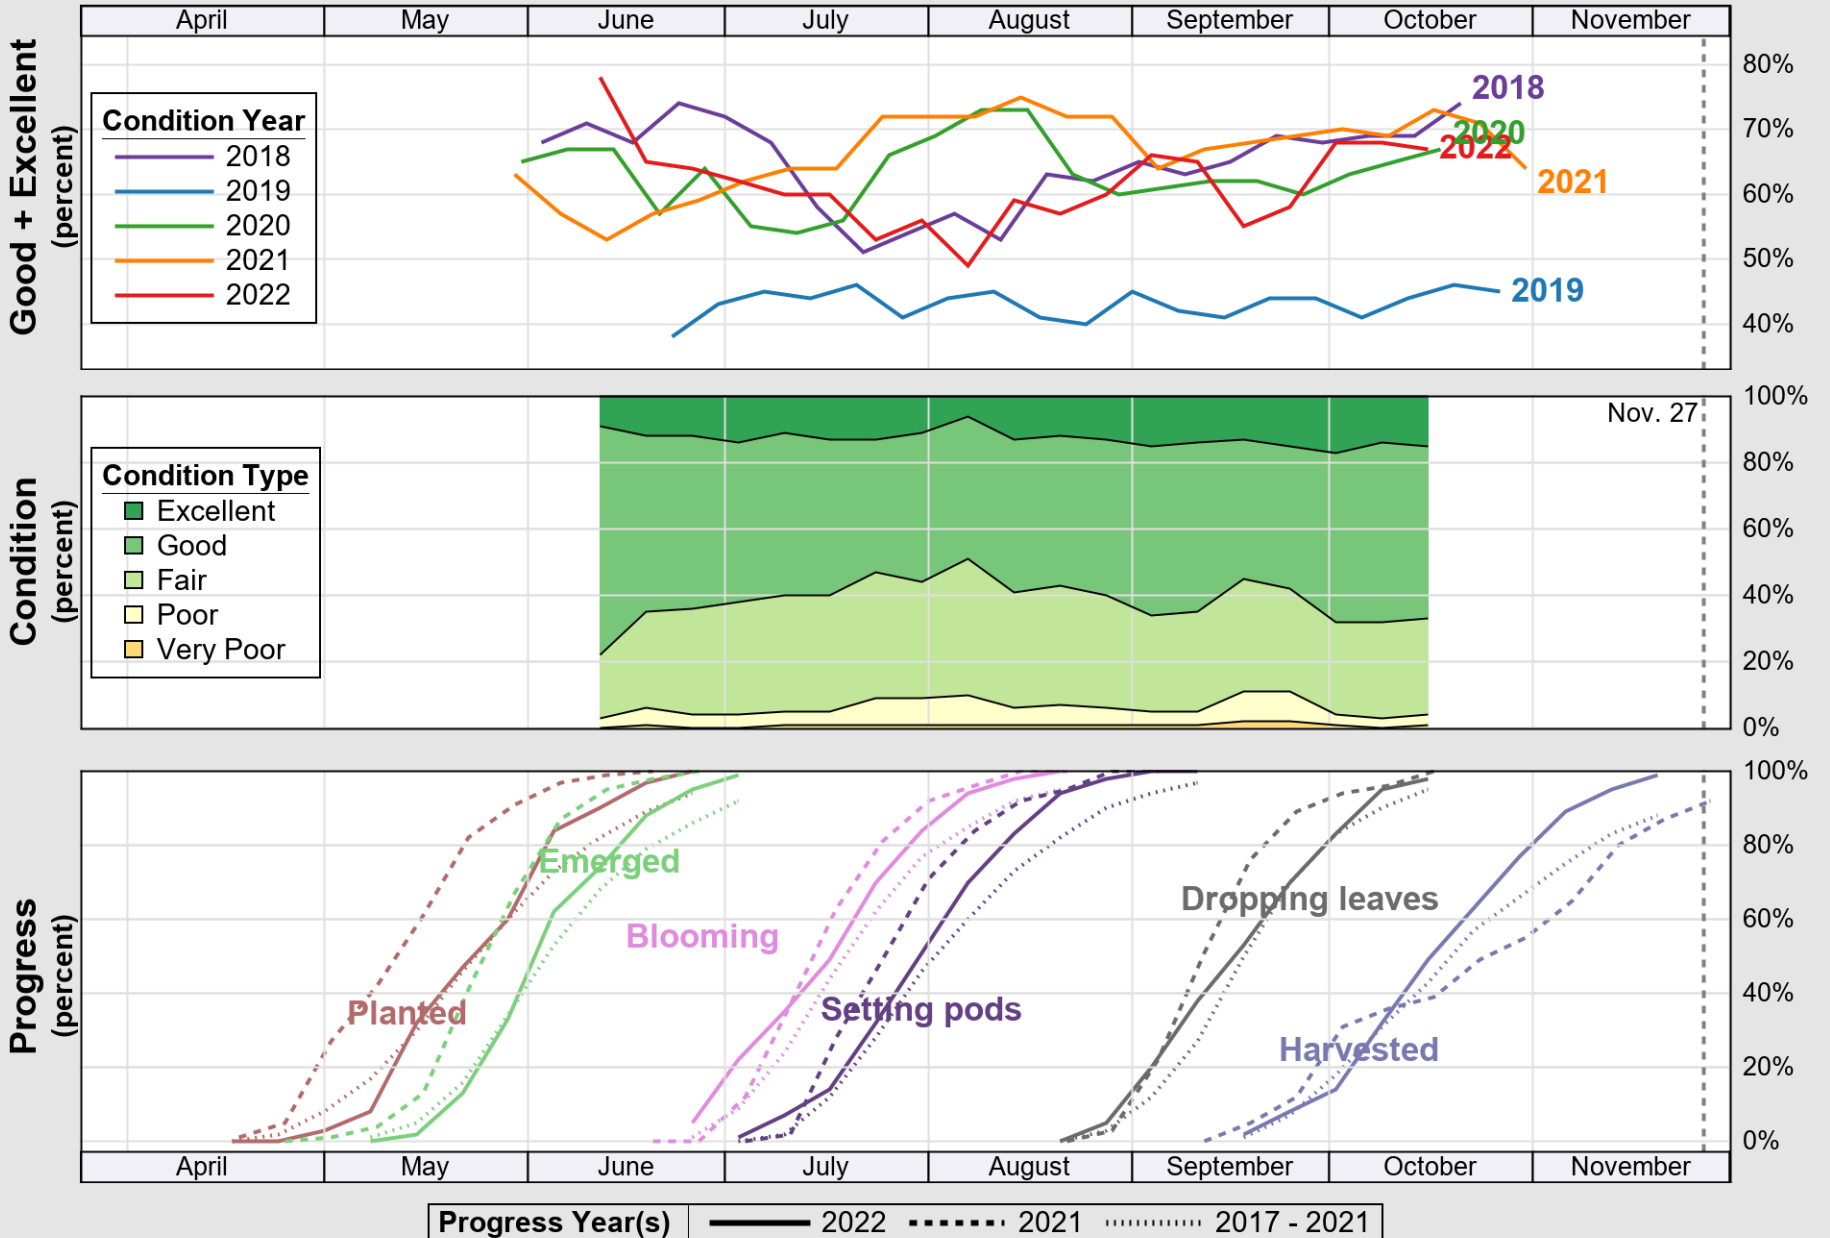

USDA

Crop Progress and Condition: Corn in Michigan , 2022

NASS

Source: National Agricultural Statistics Service (NASS), Crop Progress Report

USDA

Crop Progress and Condition: Oats in Michigan , 2022

NASS

Progress Year(s) ——— 2022 2021 2017 - 2021

Source: National Agricultural Statistics Service (NASS), Crop Progress Report

USDA

Crop Progress and Condition: Pasture and Range in Michigan , 2022

NASS

Source: National Agricultural Statistics Service (NASS), Crop Progress Report

USDA

Crop Progress and Condition: Soybeans in Michigan , 2022

NASS

Source: National Agricultural Statistics Service (NASS), Crop Progress Report

USDA

Crop Progress and Condition: Sugar Beets in Michigan , 2022

NASS

Source: National Agricultural Statistics Service (NASS), Crop Progress Report

USDA

Crop Progress and Condition: Winter Wheat in Michigan , 2022

NASS

Source: National Agricultural Statistics Service (NASS), Crop Progress Report