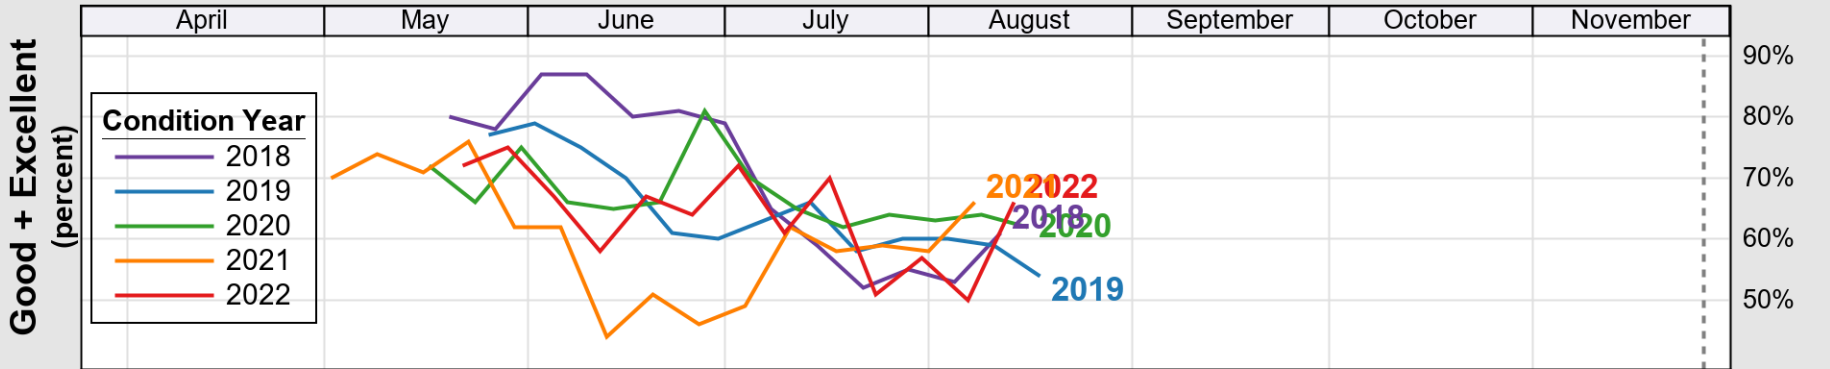

USDA

Crop Progress and Condition: Corn in Michigan , 2022

NASS

Source: National Agricultural Statistics Service (NASS), Crop Progress Report

USDA

Crop Progress and Condition: Oats in Michigan , 2022

NASS

Progress Year(s) ——— 2022 2021 2017 - 2021