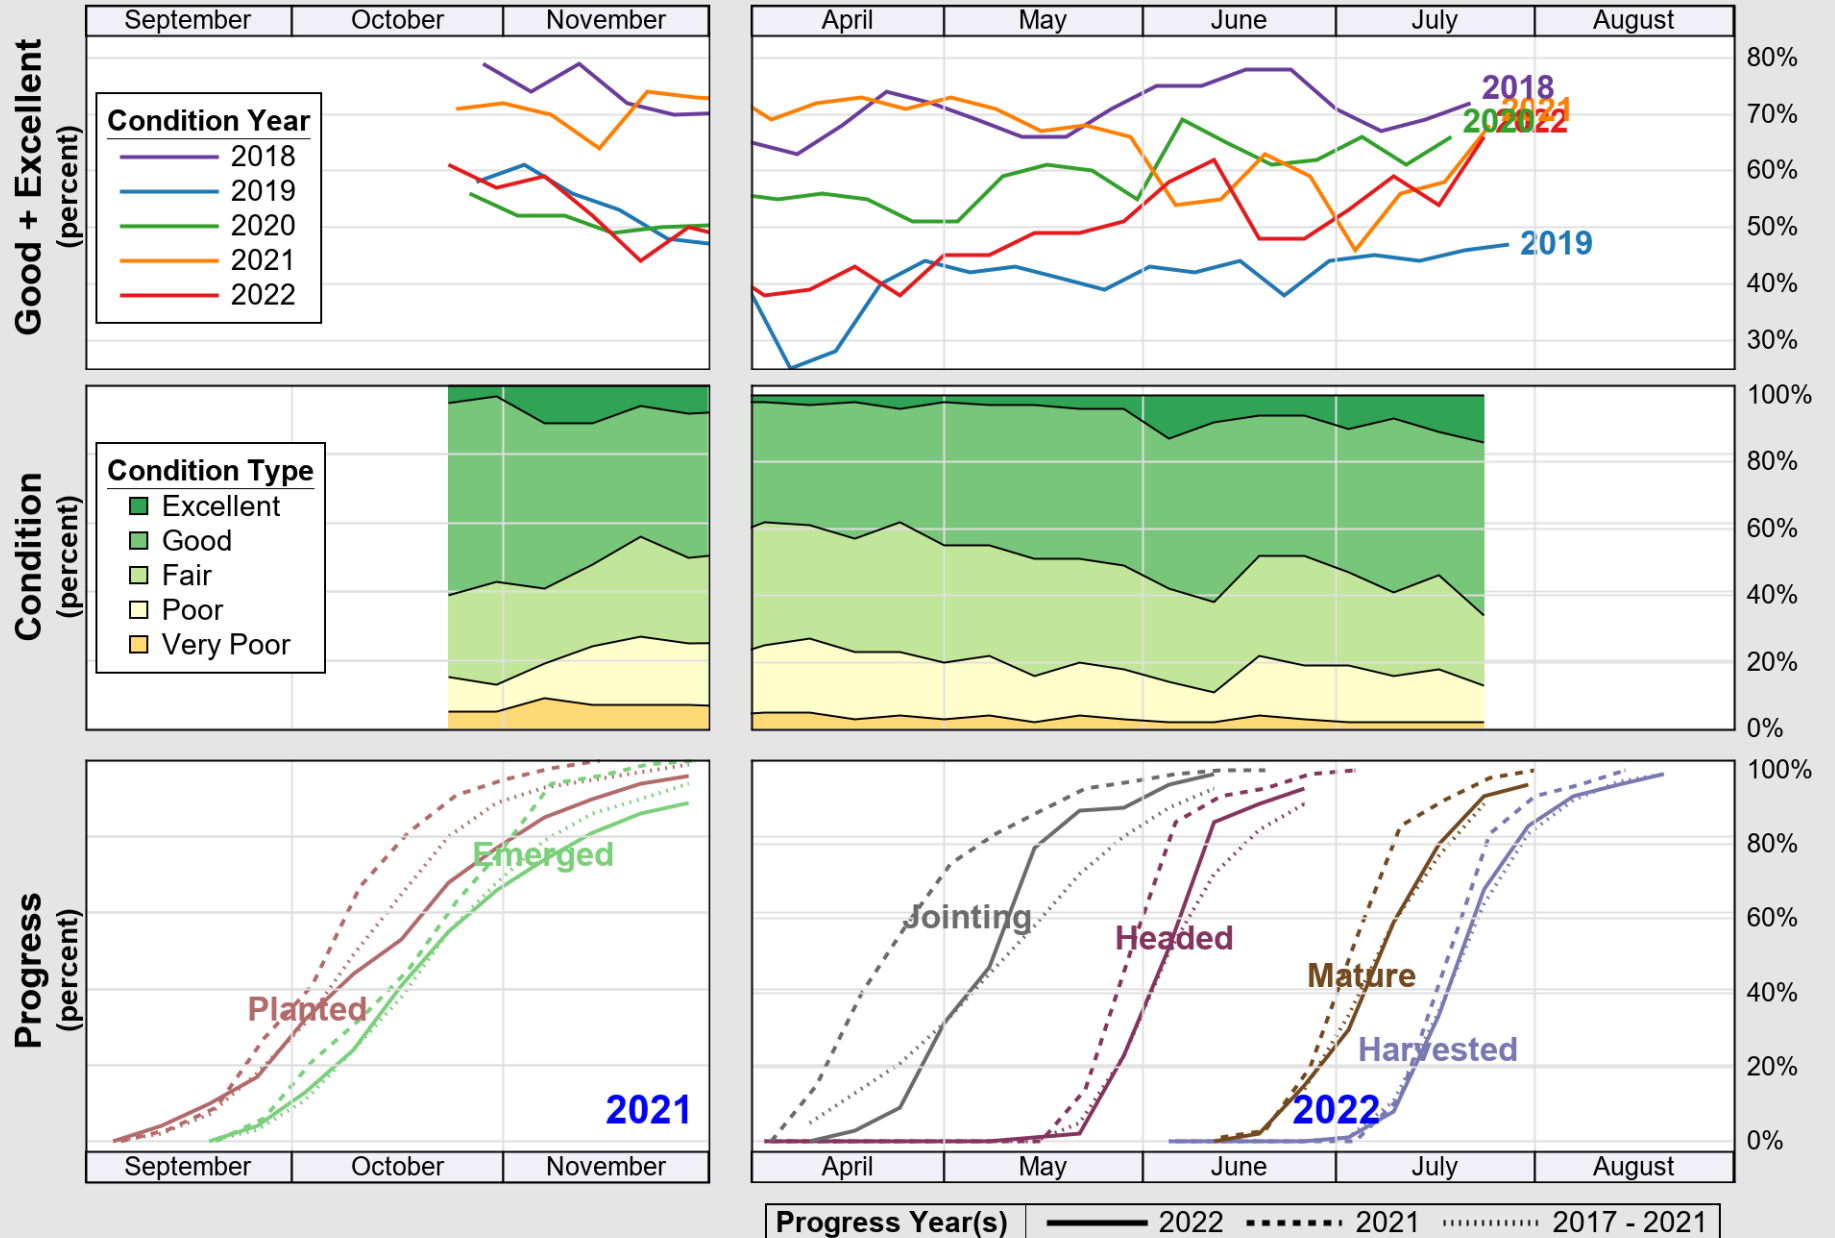

USDA

Crop Progress and Condition: Corn in Michigan , 2022

NASS

Source: National Agricultural Statistics Service (NASS), Crop Progress Report

USDA

Crop Progress and Condition: Oats in Michigan , 2022

NASS

Progress Year(s) ——— 2022 2021 2017 - 2021

USDA

Crop Progress and Condition: Soybeans in Michigan , 2022

NASS

Source: National Agricultural Statistics Service (NASS), Crop Progress Report

USDA

Crop Progress and Condition: Sugar Beets in Michigan , 2022

NASS

Source: National Agricultural Statistics Service (NASS), Crop Progress Report

USDA

Crop Progress and Condition: Winter Wheat in Michigan , 2022

NASS

Source: National Agricultural Statistics Service (NASS), Crop Progress Report