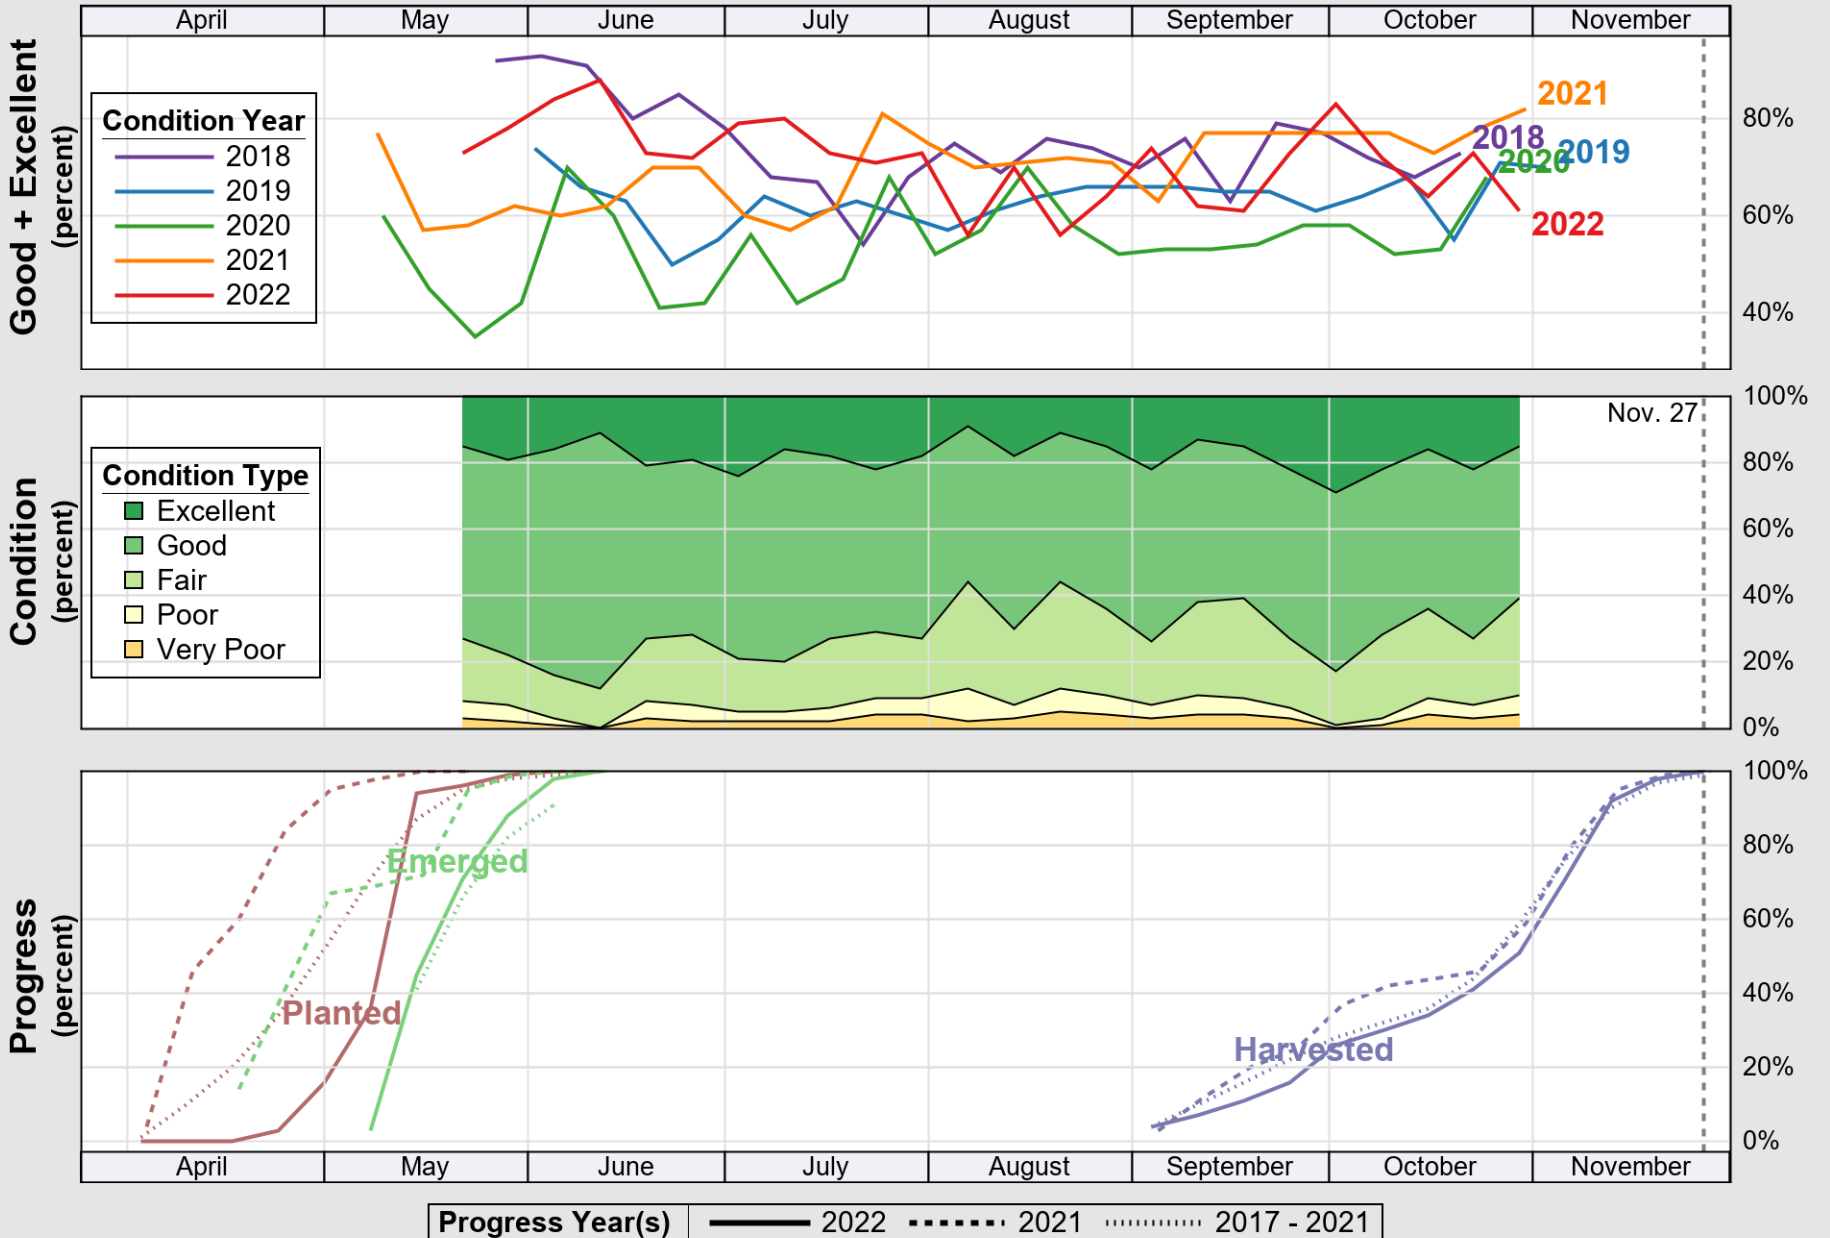

USDA

Crop Progress and Condition: Corn in Michigan , 2022

NASS

Source: National Agricultural Statistics Service (NASS), Crop Progress Report

USDA

Crop Progress and Condition: Oats in Michigan , 2022

NASS

Progress Year(s) ——— 2022 2021 2017 - 2021

Source: National Agricultural Statistics Service (NASS), Crop Progress Report

USDA

Crop Progress and Condition: Pasture and Range in Michigan , 2022

NASS

Source: National Agricultural Statistics Service (NASS), Crop Progress Report

USDA

Crop Progress and Condition: Soybeans in Michigan , 2022

NASS

Source: National Agricultural Statistics Service (NASS), Crop Progress Report

USDA

Crop Progress and Condition: Sugar Beets in Michigan , 2022

NASS

Source: National Agricultural Statistics Service (NASS), Crop Progress Report

USDA

Crop Progress and Condition: Winter Wheat in Michigan , 2022

NASS

Source: National Agricultural Statistics Service (NASS), Crop Progress Report