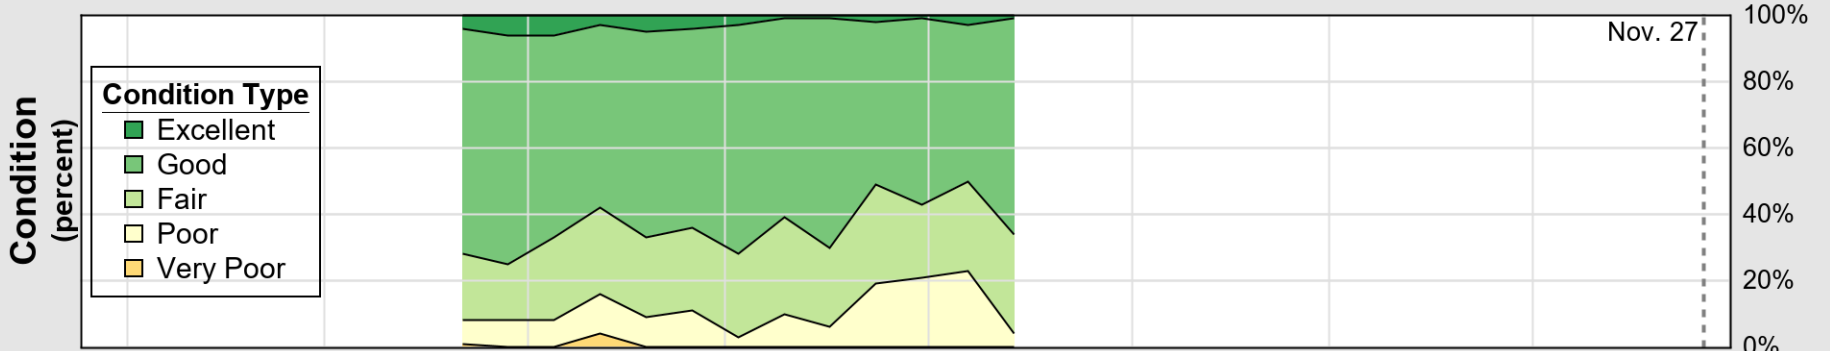

USDA

Crop Progress and Condition: Corn in Michigan , 2022

NASS

Source: National Agricultural Statistics Service (NASS), Crop Progress Report

USDA

Crop Progress and Condition: Oats in Michigan , 2022

NASS

Progress Year(s) ——— 2022 2021 2017 - 2021