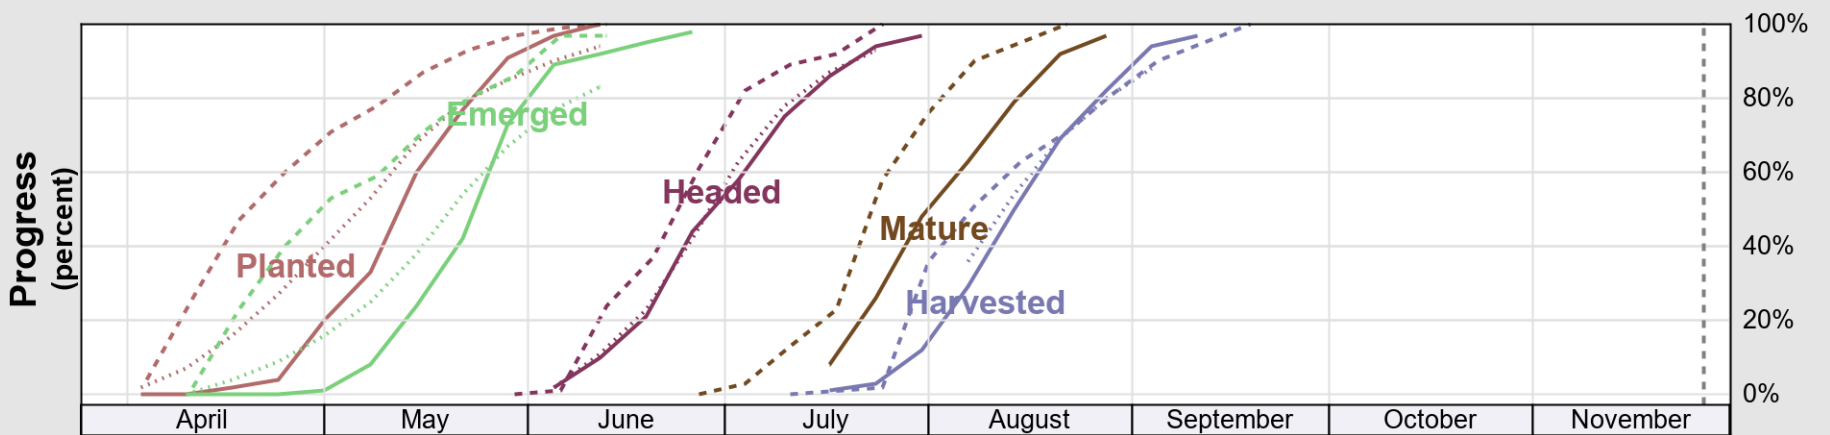

USDA

Crop Progress and Condition: Corn in Michigan , 2022

NASS

Source: National Agricultural Statistics Service (NASS), Crop Progress Report

USDA

Crop Progress and Condition: Oats in Michigan , 2022

NASS

Progress Year(s) ——— 2022 2021 2017 - 2021