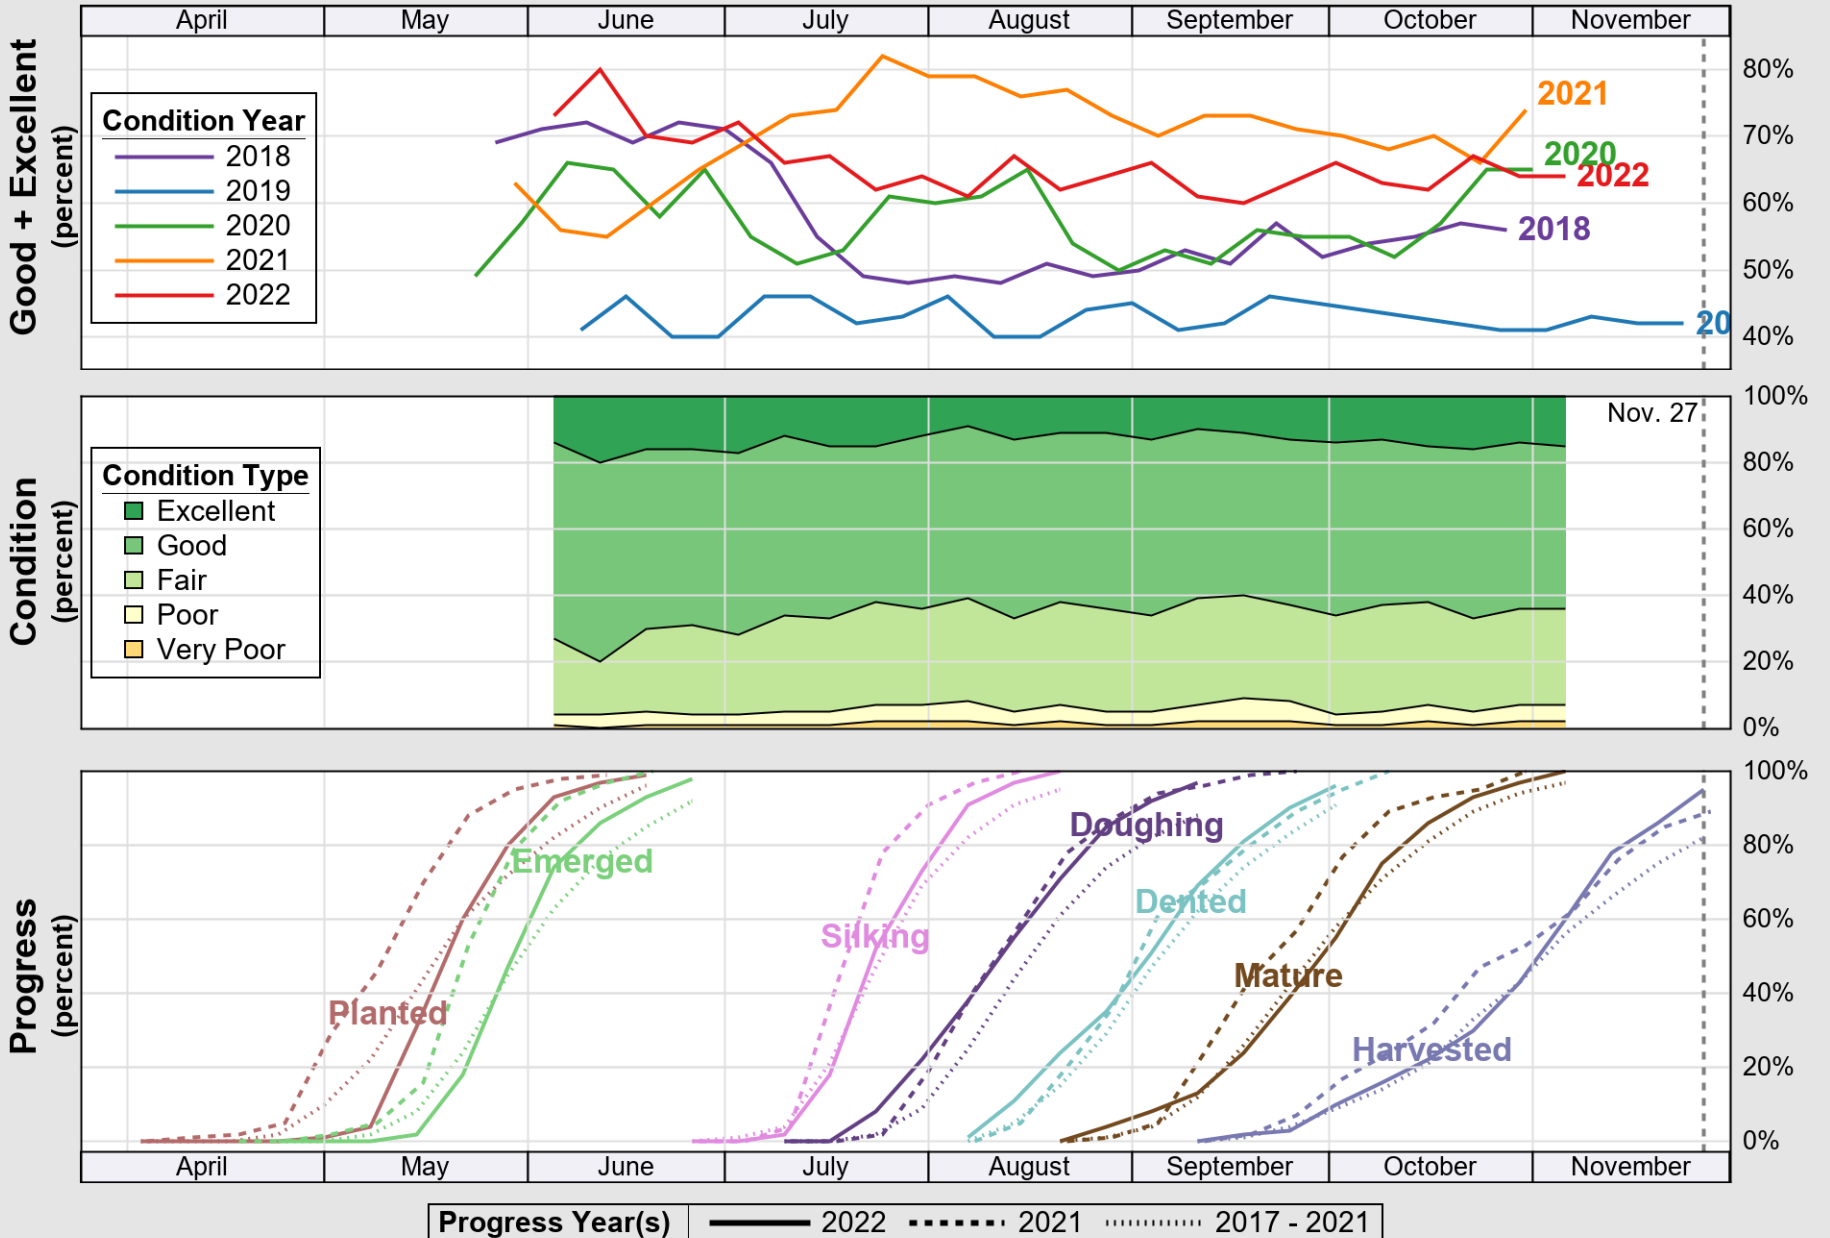

USDA

Crop Progress and Condition: Corn in Michigan , 2022

NASS

Source: National Agricultural Statistics Service (NASS), Crop Progress Report

USDA

Crop Progress and Condition: Oats in Michigan , 2022

NASS

Progress Year(s) ——— 2022 2021 2017 - 2021

Source: National Agricultural Statistics Service (NASS), Crop Progress Report

USDA

Crop Progress and Condition: Pasture and Range in Michigan , 2022

NASS

Source: National Agricultural Statistics Service (NASS), Crop Progress Report

USDA

Crop Progress and Condition: Soybeans in Michigan , 2022

NASS

Source: National Agricultural Statistics Service (NASS), Crop Progress Report

USDA

Crop Progress and Condition: Sugar Beets in Michigan , 2022