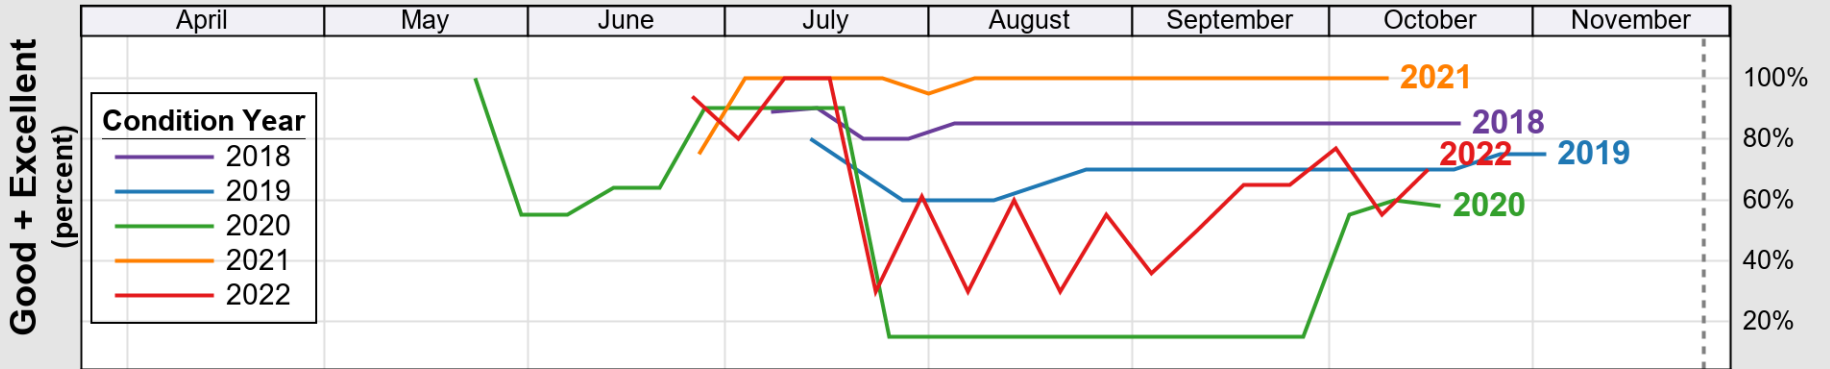

USDA

Crop Progress and Condition: Corn in Massachusetts , 2022

NASS

Progress Year(s) — 2022 2021 2017 - 2021

Source: National Agricultural Statistics Service (NASS), Crop Progress Report

USDA Crop Progress and Condition: Pasture and Range in Massachusetts, 2022 NASS