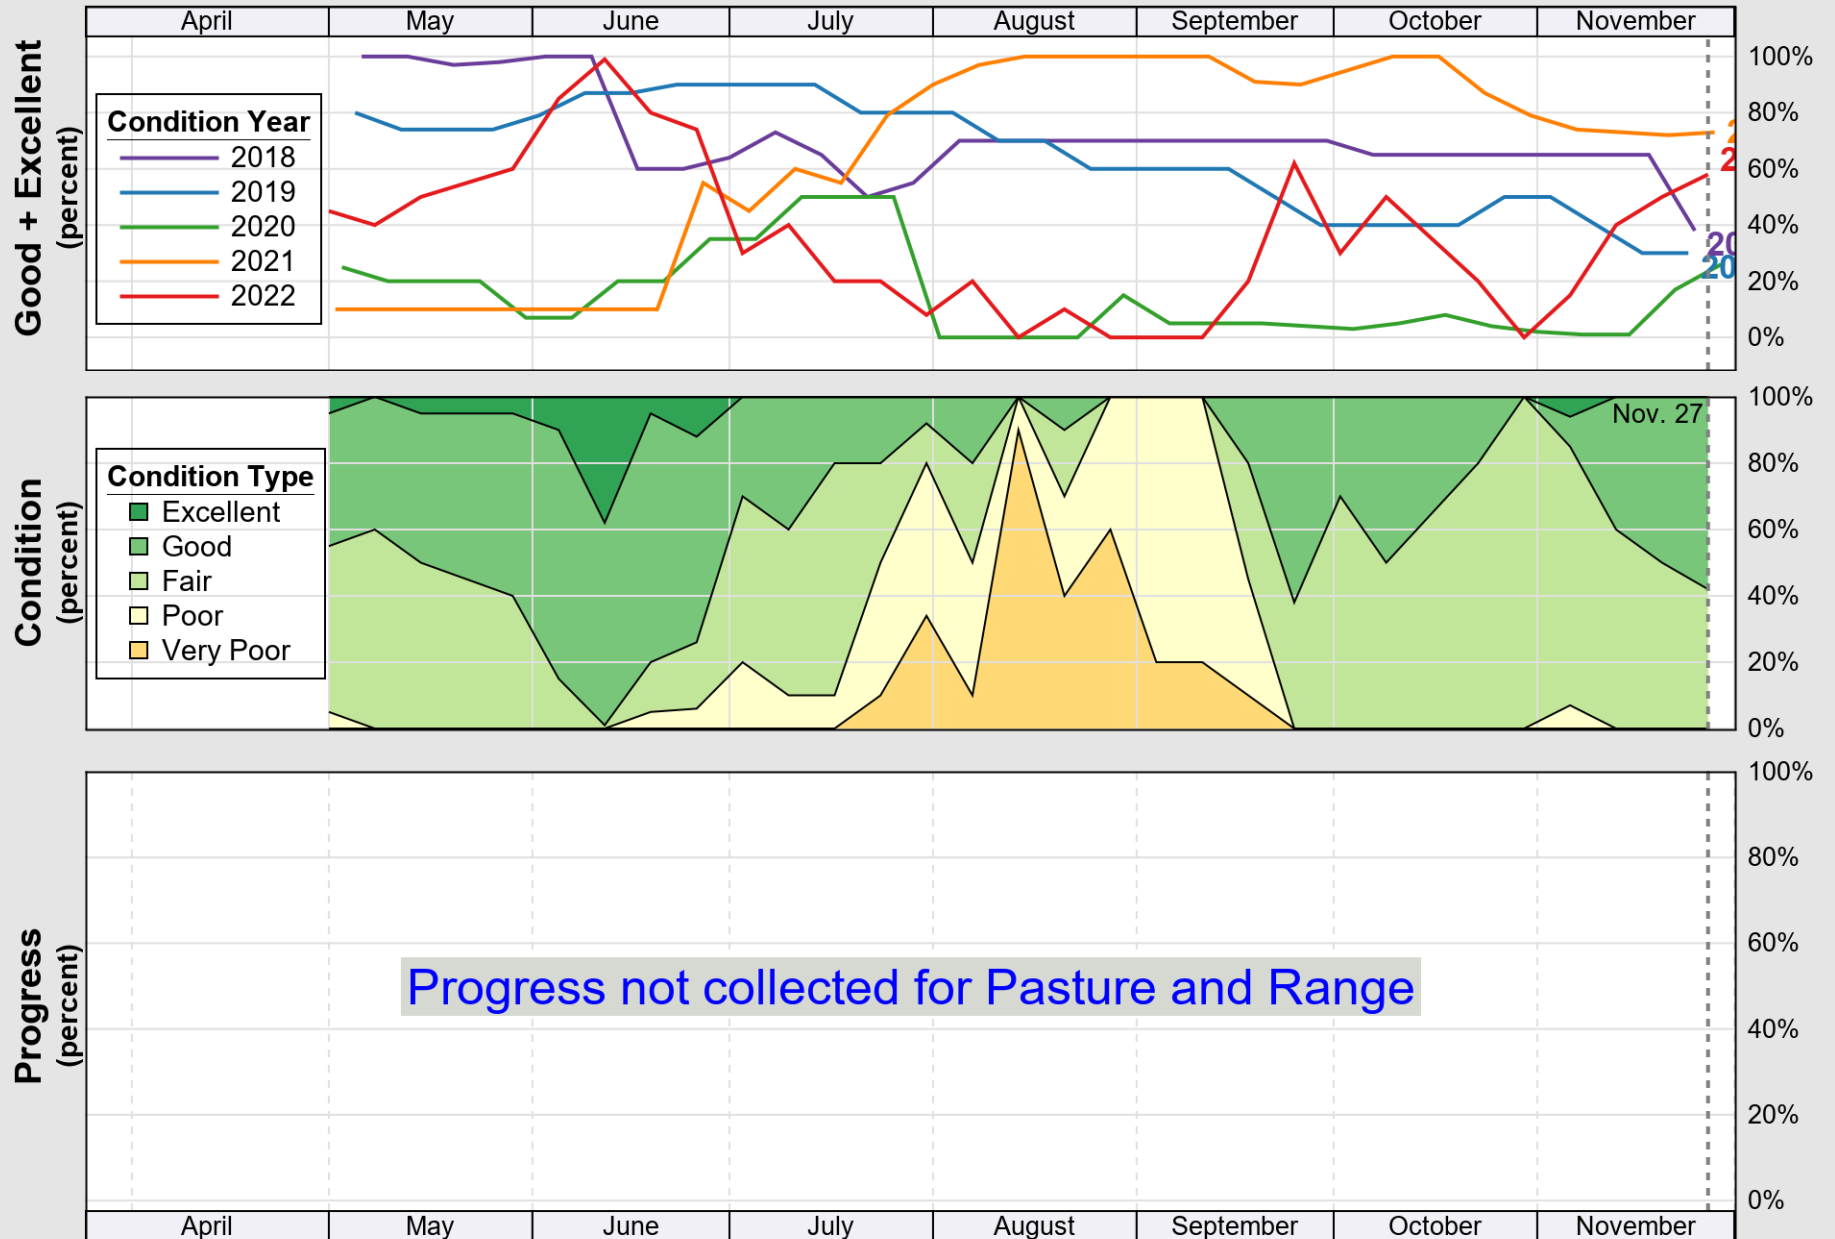

USDA

Crop Progress and Condition: Corn in Massachusetts , 2022

NASS

Progress Year(s) — 2022 2021 2017 - 2021

Source: National Agricultural Statistics Service (NASS), Crop Progress Report

USDA Crop Progress and Condition: Pasture and Range in Massachusetts, 2022 NASS

Source: National Agricultural Statistics Service (NASS), Crop Progress Report