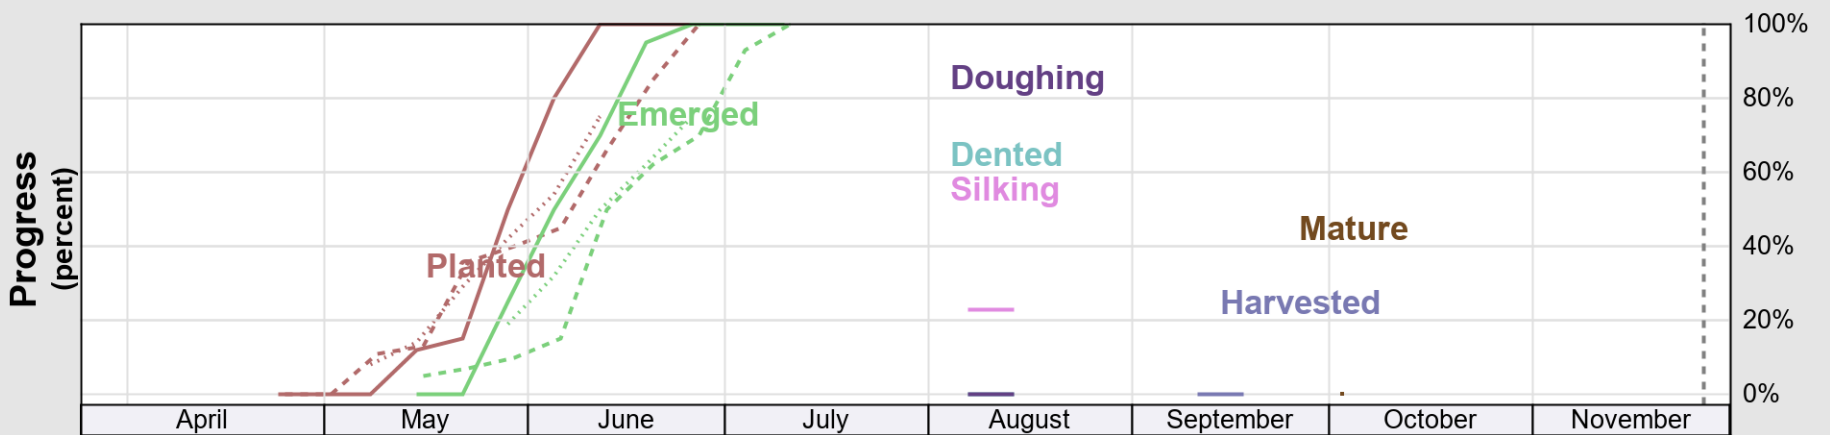

USDA

Crop Progress and Condition: Corn in Massachusetts , 2022

NASS

Progress Year(s) — 2022 2021 2017 - 2021

Source: National Agricultural Statistics Service (NASS), Crop Progress Report

USDA Crop Progress and Condition: Pasture and Range in Massachusetts, 2022 NASS