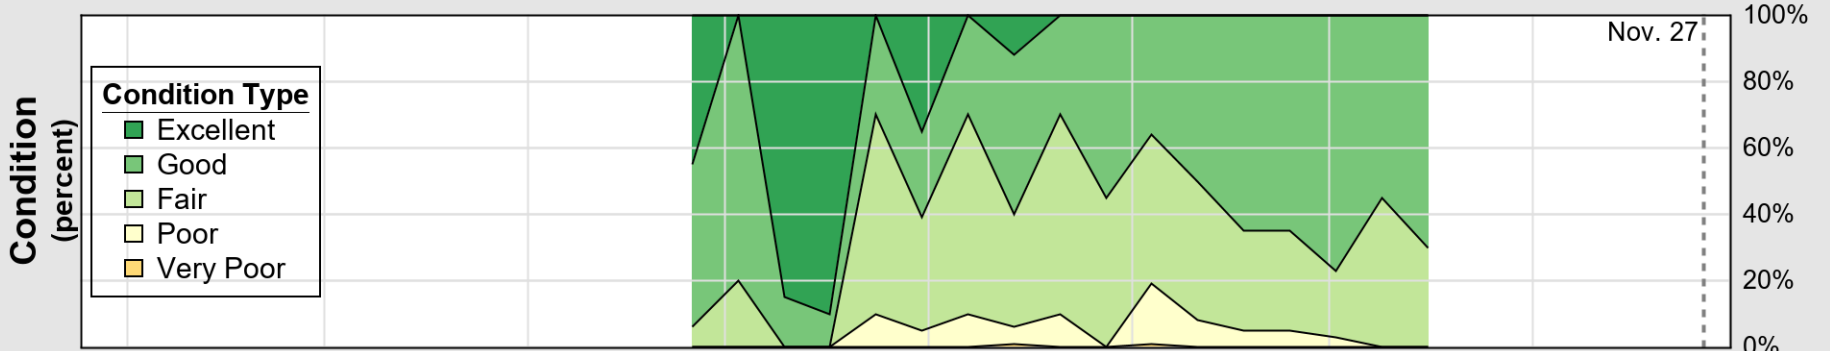

USDA

Crop Progress and Condition: Corn in Massachusetts , 2022

NASS

Progress Year(s) — 2022 2021 2017 - 2021

Source: National Agricultural Statistics Service (NASS), Crop Progress Report

USDA Crop Progress and Condition: Pasture and Range in Massachusetts, 2022 NASS