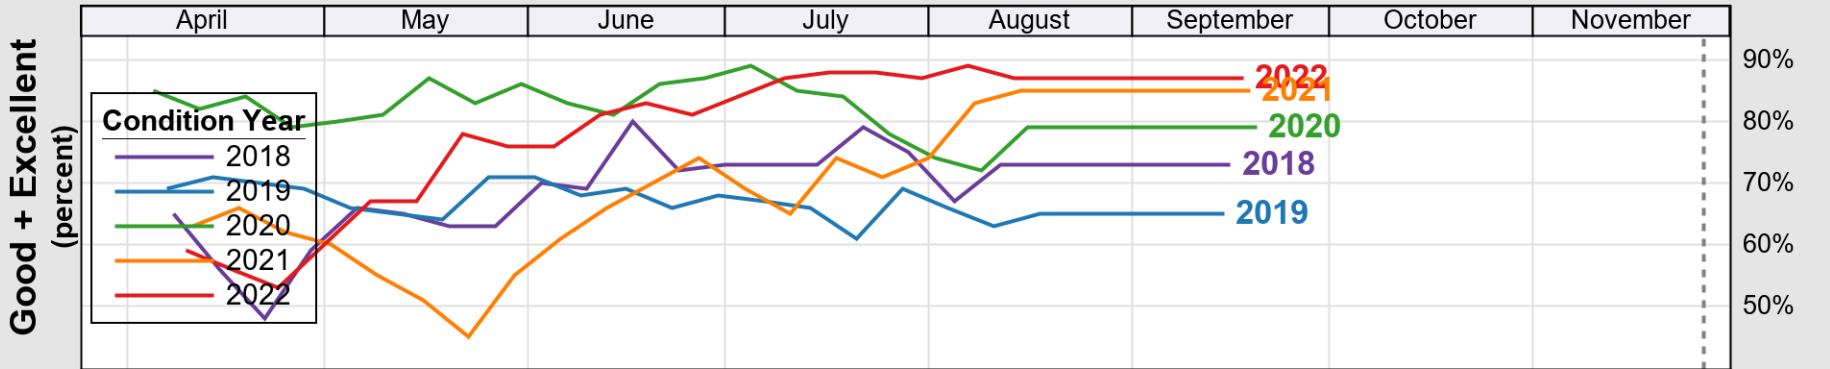

USDA

Crop Progress and Condition: Rice in Louisiana , 2022

NASS

Progress Year(s) ——— 2022   ······ 2021   ······ 2017 - 2021

Source: National Agricultural Statistics Service (NASS), Crop Progress Report