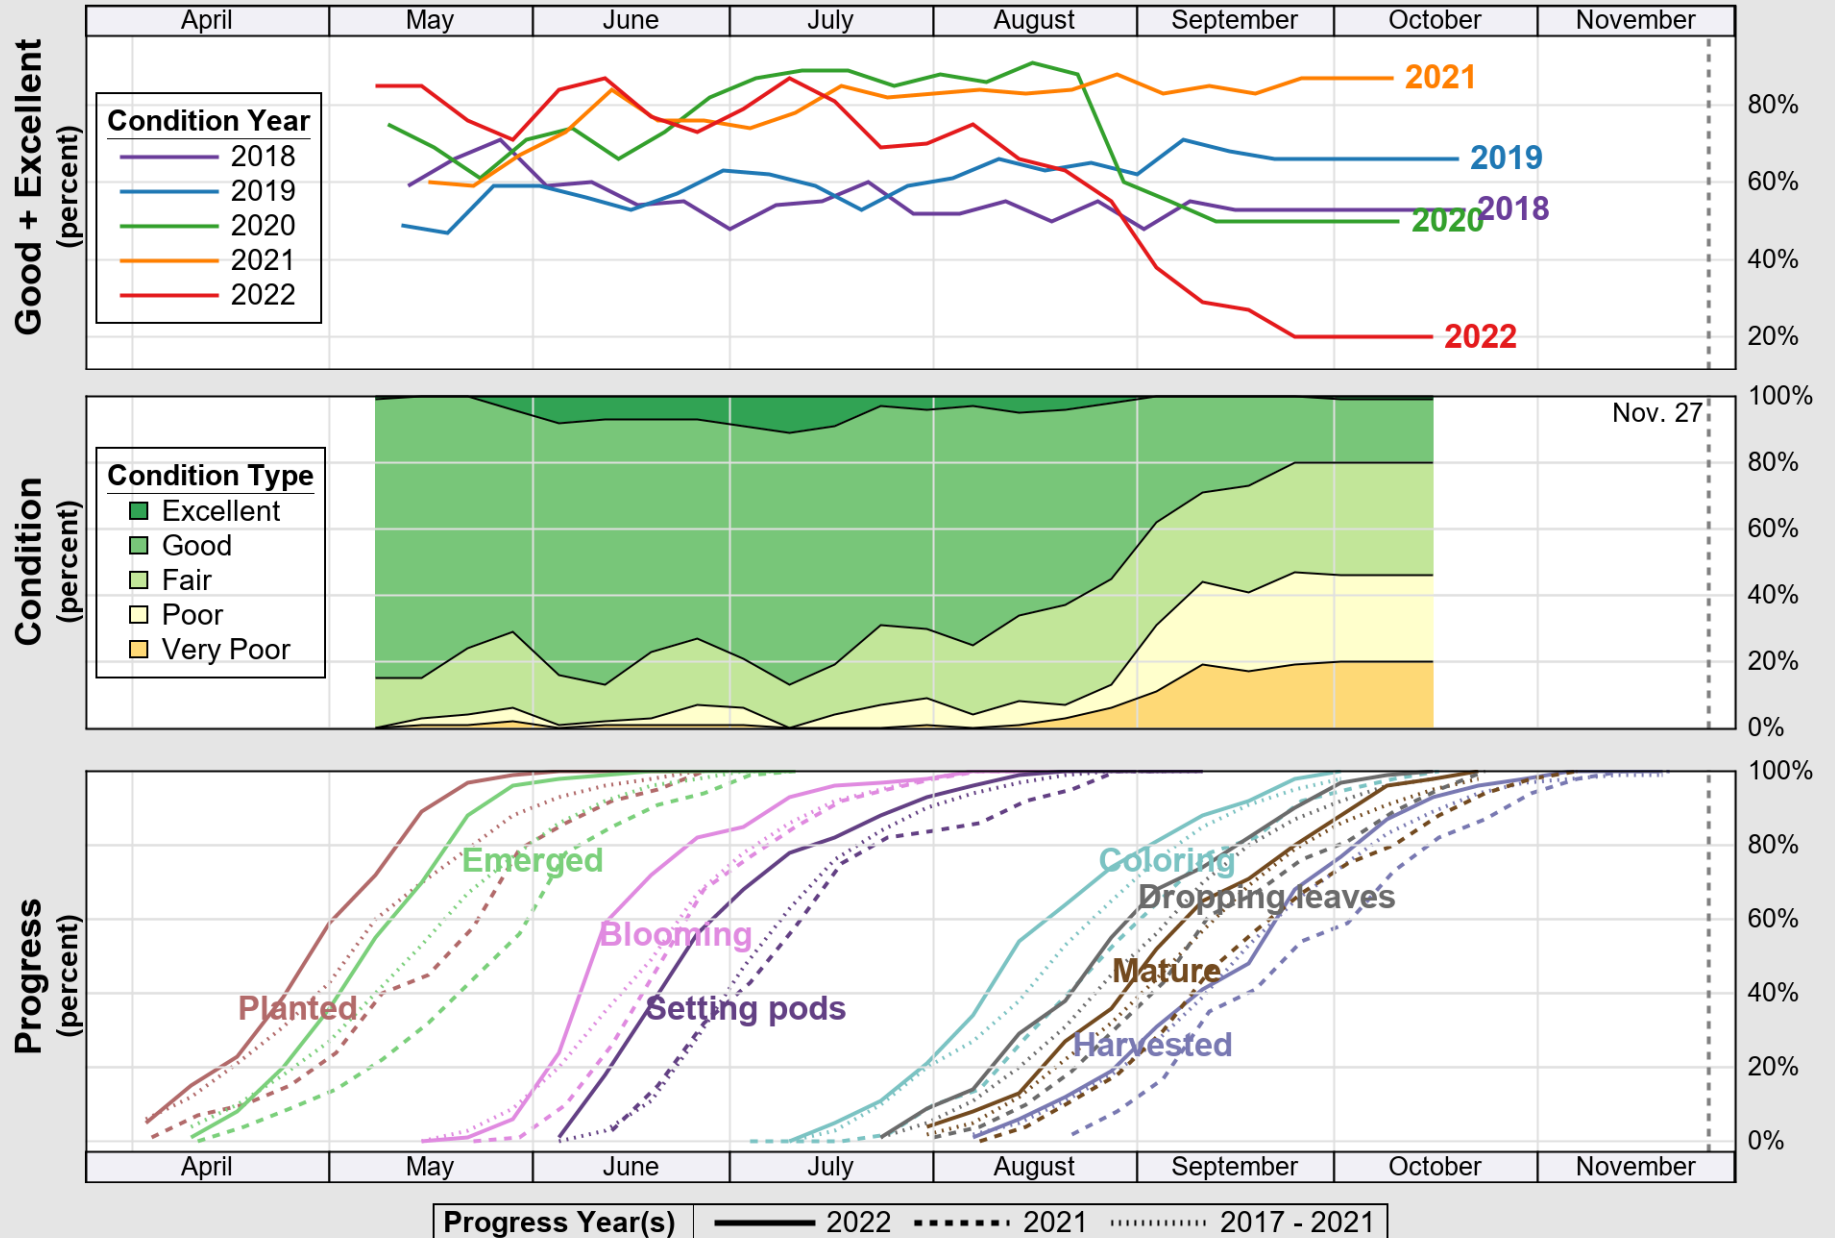

Progress Year(s) ——— 2022 2021 2017 - 2021

Source: National Agricultural Statistics Service (NASS), Crop Progress Report

USDA

Crop Progress and Condition: Pasture and Range in Louisiana, 2022

NASS

Source: National Agricultural Statistics Service (NASS), Crop Progress Report

USDA

Crop Progress and Condition: Rice in Louisiana , 2022

NASS

Progress Year(s) ——— 2022 ······ 2021 ······ 2017 - 2021

Source: National Agricultural Statistics Service (NASS), Crop Progress Report

USDA

Crop Progress and Condition: Soybeans in Louisiana , 2022

NASS

Source: National Agricultural Statistics Service (NASS), Crop Progress Report

USDA

Crop Progress and Condition: Winter Wheat in Louisiana , 2022

NASS

Source: National Agricultural Statistics Service (NASS), Crop Progress Report