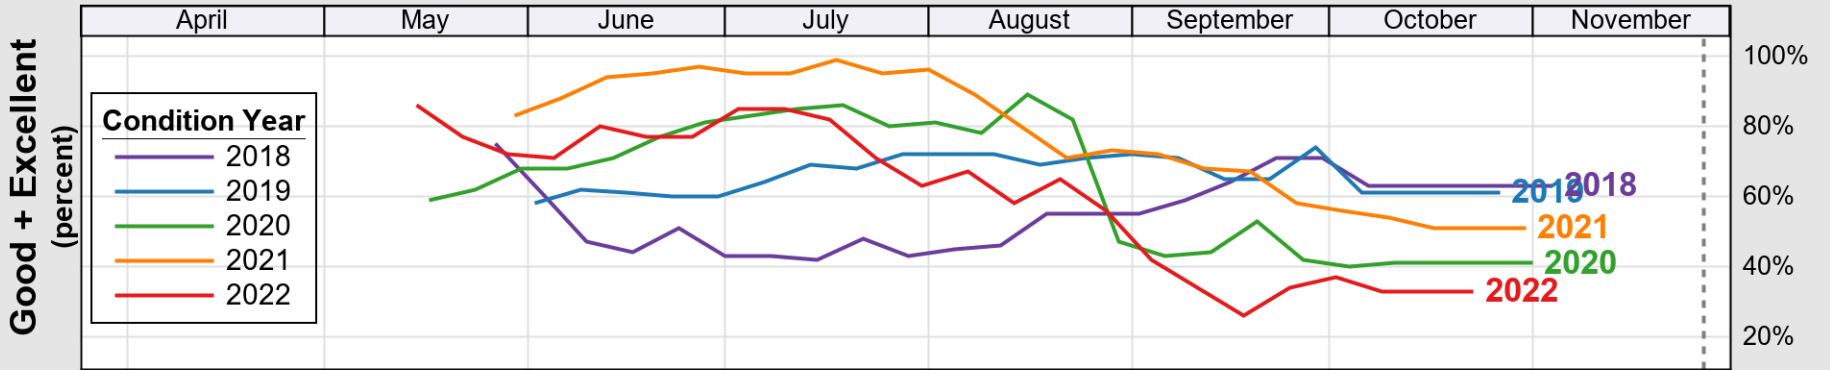

USDA

Crop Progress and Condition: Corn in Louisiana , 2022

NASS

Source: National Agricultural Statistics Service (NASS), Crop Progress Report

USDA

Crop Progress and Condition: Cotton in Louisiana , 2022

NASS