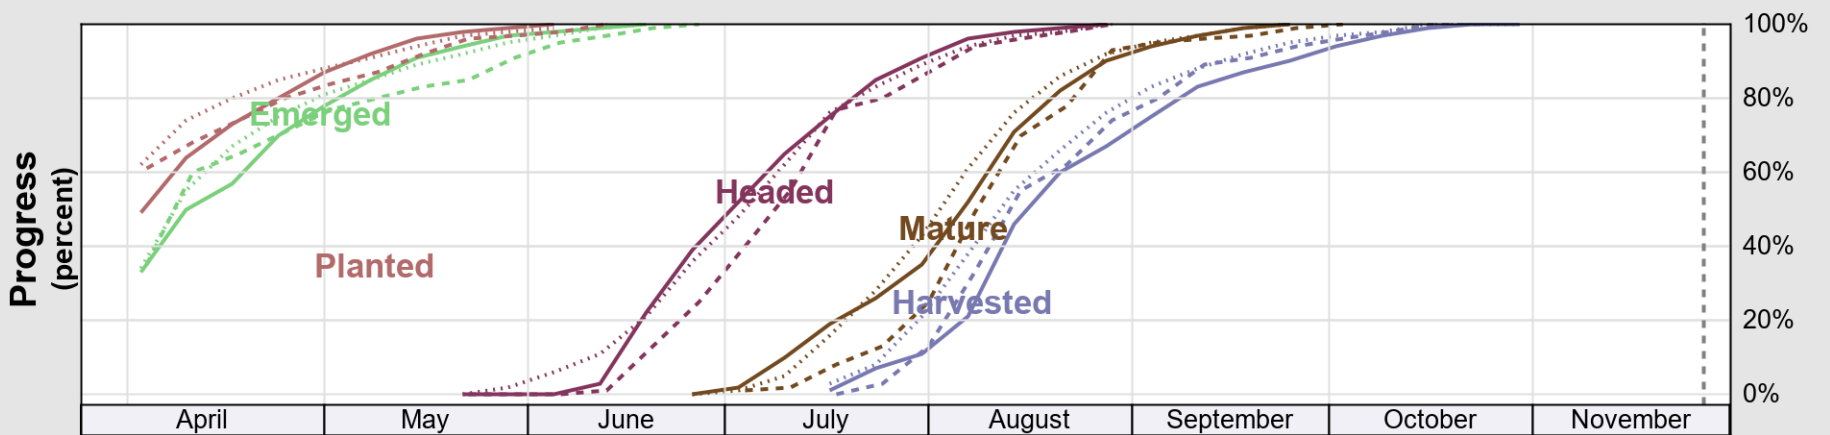

Progress Year(s) ——— 2022 2021 2017 - 2021

Source: National Agricultural Statistics Service (NASS), Crop Progress Report

USDA

Crop Progress and Condition: Pasture and Range in Louisiana, 2022

NASS

Source: National Agricultural Statistics Service (NASS), Crop Progress Report

USDA

Crop Progress and Condition: Rice in Louisiana , 2022

NASS

Progress Year(s) ——— 2022 ······ 2021 ······ 2017 - 2021

Source: National Agricultural Statistics Service (NASS), Crop Progress Report

USDA

Crop Progress and Condition: Soybeans in Louisiana , 2022