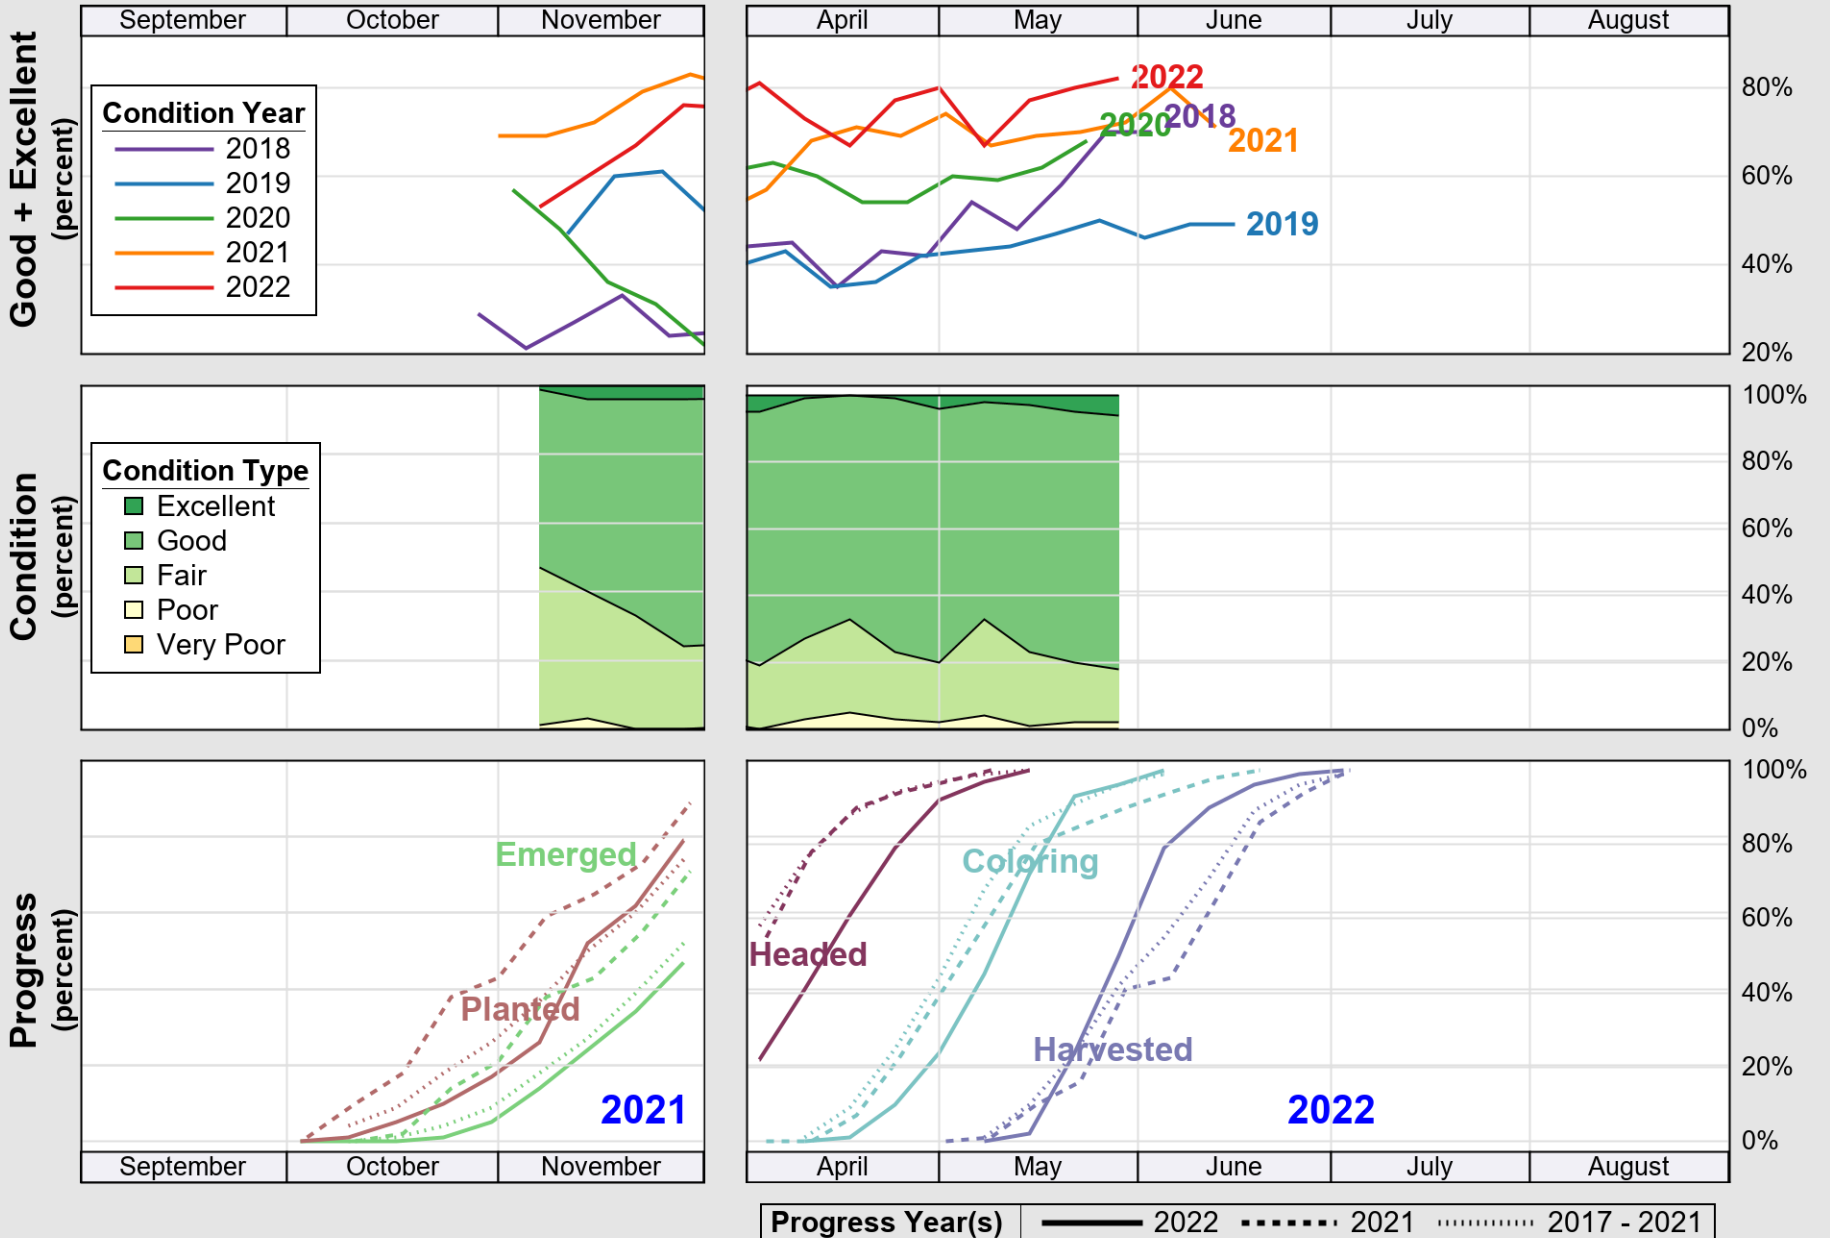

USDA

Crop Progress and Condition: Rice in Louisiana , 2022

NASS

Progress Year(s) ——— 2022 ······ 2021 ······ 2017 - 2021

Source: National Agricultural Statistics Service (NASS), Crop Progress Report

USDA

Crop Progress and Condition: Soybeans in Louisiana , 2022

NASS

Source: National Agricultural Statistics Service (NASS), Crop Progress Report

USDA

Crop Progress and Condition: Winter Wheat in Louisiana , 2022

NASS

Source: National Agricultural Statistics Service (NASS), Crop Progress Report