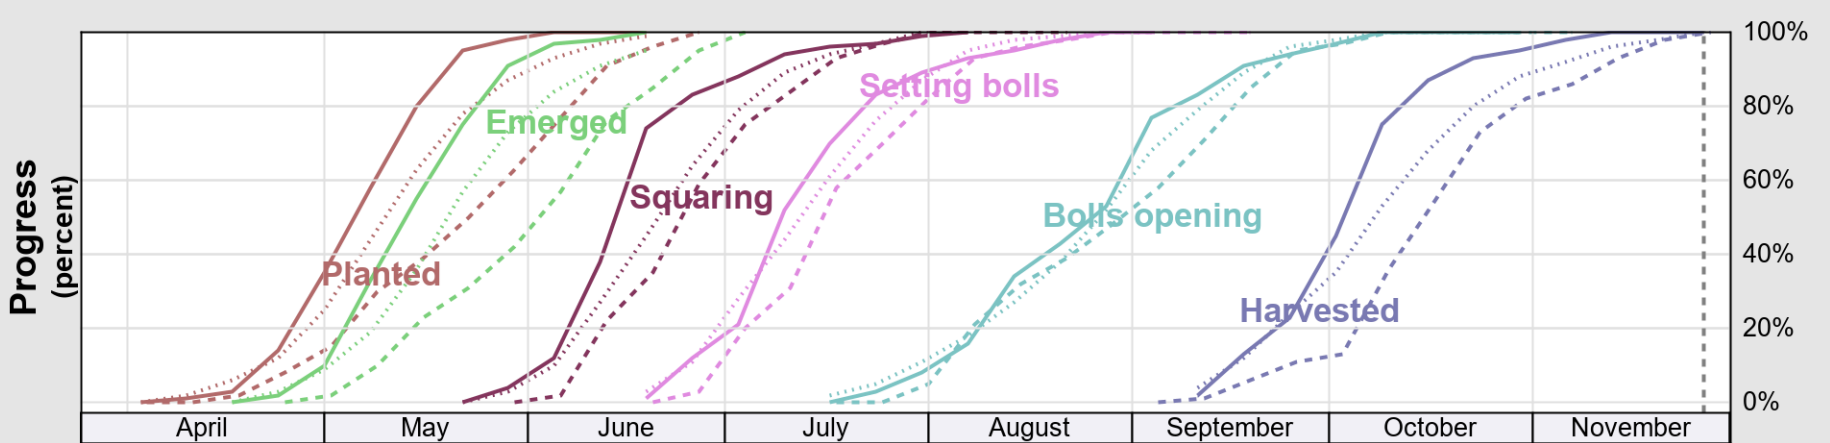

USDA

Crop Progress and Condition: Corn in Louisiana , 2022

NASS

Source: National Agricultural Statistics Service (NASS), Crop Progress Report

USDA

Crop Progress and Condition: Cotton in Louisiana , 2022

NASS

Progress Year(s) ——— 2022 2021 2017 - 2021

Source: National Agricultural Statistics Service (NASS), Crop Progress Report

USDA

Crop Progress and Condition: Pasture and Range in Louisiana, 2022

NASS

Source: National Agricultural Statistics Service (NASS), Crop Progress Report