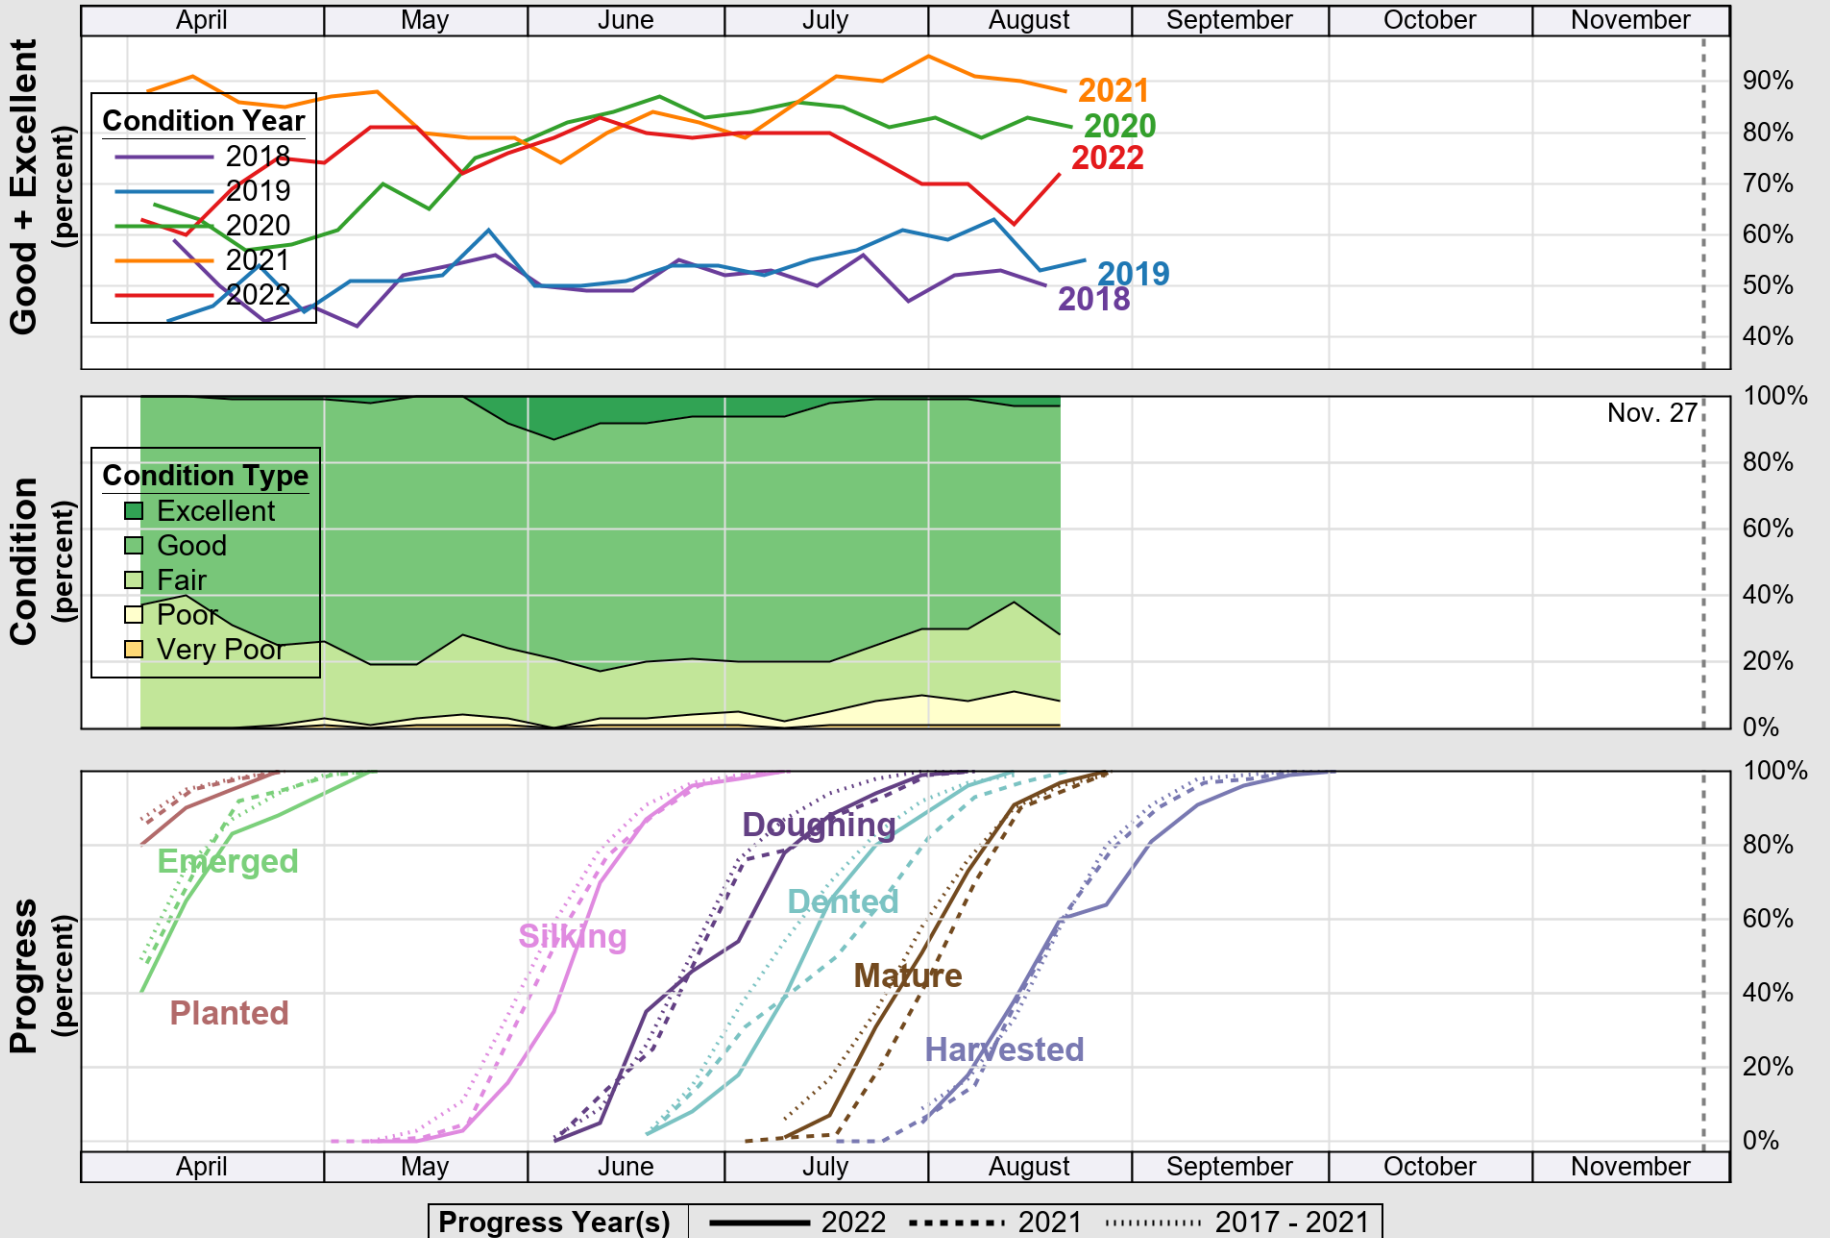

USDA

Crop Progress and Condition: Corn in Louisiana , 2022

NASS

Source: National Agricultural Statistics Service (NASS), Crop Progress Report

USDA

Crop Progress and Condition: Cotton in Louisiana , 2022

NASS

Progress Year(s) ——— 2022 2021 2017 - 2021

Source: National Agricultural Statistics Service (NASS), Crop Progress Report

USDA

Crop Progress and Condition: Pasture and Range in Louisiana, 2022

NASS

Source: National Agricultural Statistics Service (NASS), Crop Progress Report

USDA

Crop Progress and Condition: Rice in Louisiana , 2022

NASS

Progress Year(s) ——— 2022 ······ 2021 ······ 2017 - 2021

Source: National Agricultural Statistics Service (NASS), Crop Progress Report

USDA

Crop Progress and Condition: Soybeans in Louisiana , 2022