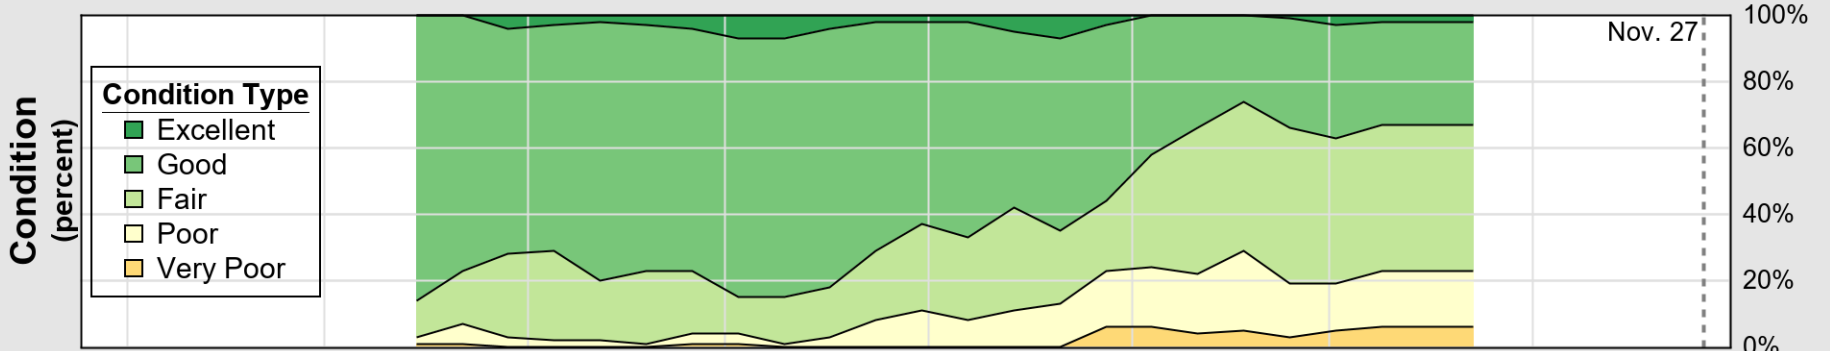

USDA

Crop Progress and Condition: Corn in Louisiana , 2022

NASS

Source: National Agricultural Statistics Service (NASS), Crop Progress Report

USDA

Crop Progress and Condition: Cotton in Louisiana , 2022

NASS