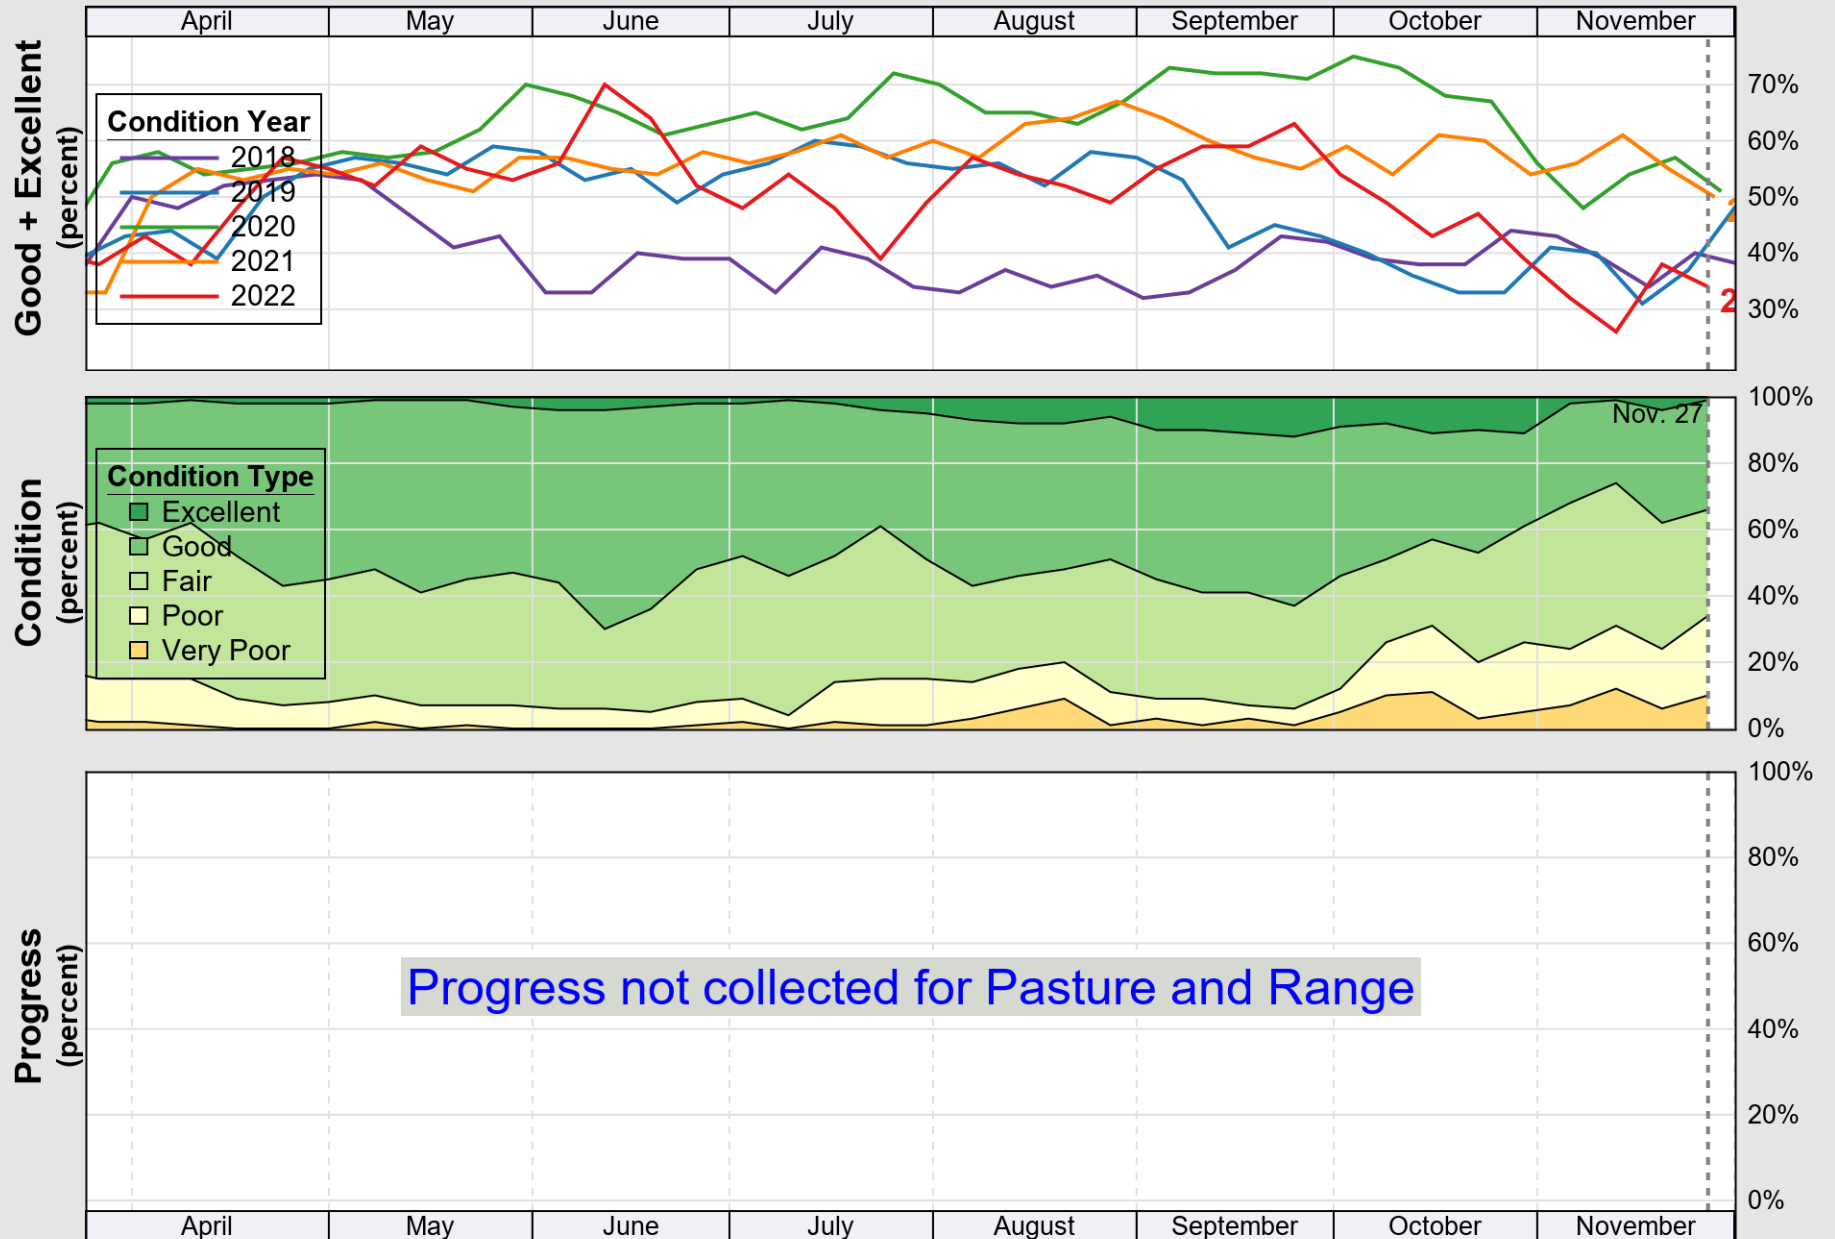

USDA

Crop Progress and Condition: Corn in Louisiana , 2022

NASS

Source: National Agricultural Statistics Service (NASS), Crop Progress Report

USDA

Crop Progress and Condition: Cotton in Louisiana , 2022

NASS

Progress Year(s) ——— 2022 2021 2017 - 2021

Source: National Agricultural Statistics Service (NASS), Crop Progress Report

USDA

Crop Progress and Condition: Pasture and Range in Louisiana, 2022

NASS

Source: National Agricultural Statistics Service (NASS), Crop Progress Report

USDA

Crop Progress and Condition: Rice in Louisiana , 2022

NASS

Progress Year(s) ——— 2022 ······ 2021 ······ 2017 - 2021

Source: National Agricultural Statistics Service (NASS), Crop Progress Report

USDA

Crop Progress and Condition: Soybeans in Louisiana , 2022