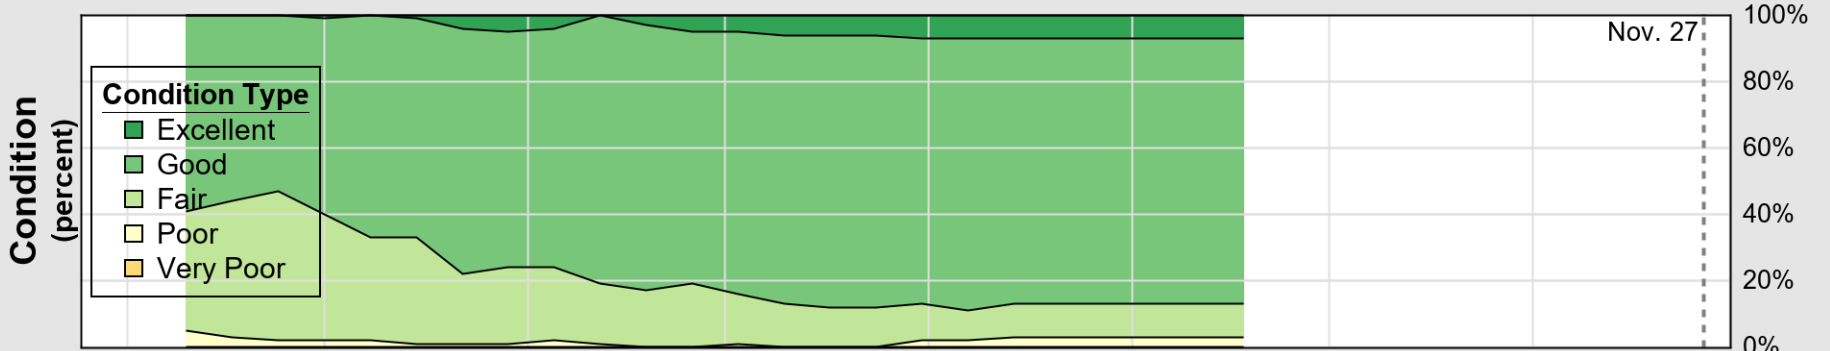

USDA

Crop Progress and Condition: Rice in Louisiana , 2022

NASS

Progress Year(s) ——— 2022   ······ 2021   ······ 2017 - 2021

Source: National Agricultural Statistics Service (NASS), Crop Progress Report