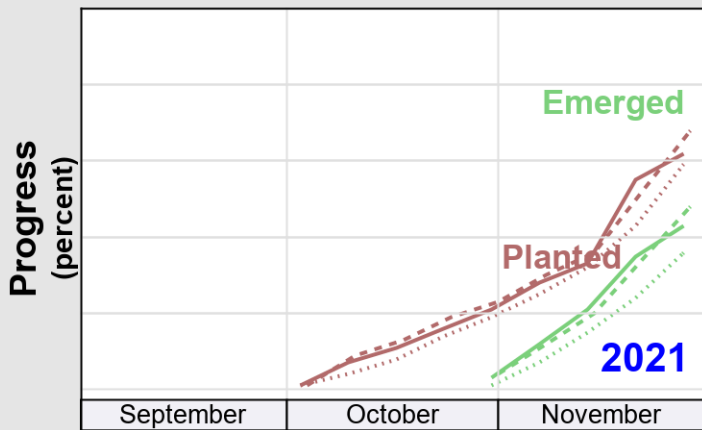

NASS

Source: National Agricultural Statistics Service (NASS), Crop Progress Report

USDA

Crop Progress and Condition: Soybeans in Georgia , 2022

NASS

Source: National Agricultural Statistics Service (NASS), Crop Progress Report

USDA

Crop Progress and Condition: Winter Wheat in Georgia , 2022

NASS

Progress Year(s) ——— 2022 ····· 2021 2017 - 2021

Source: National Agricultural Statistics Service (NASS), Crop Progress Report