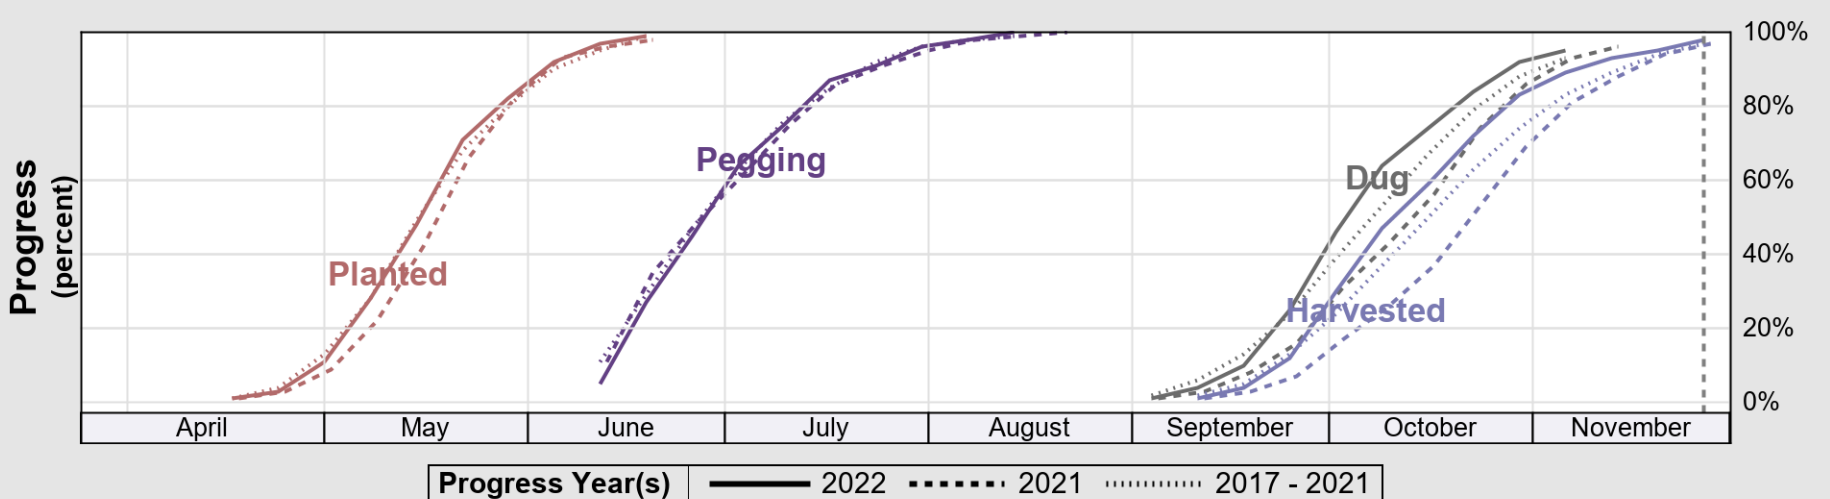

USDA

Crop Progress and Condition: Peanuts in Georgia , 2022

NASS

Source: National Agricultural Statistics Service (NASS), Crop Progress Report