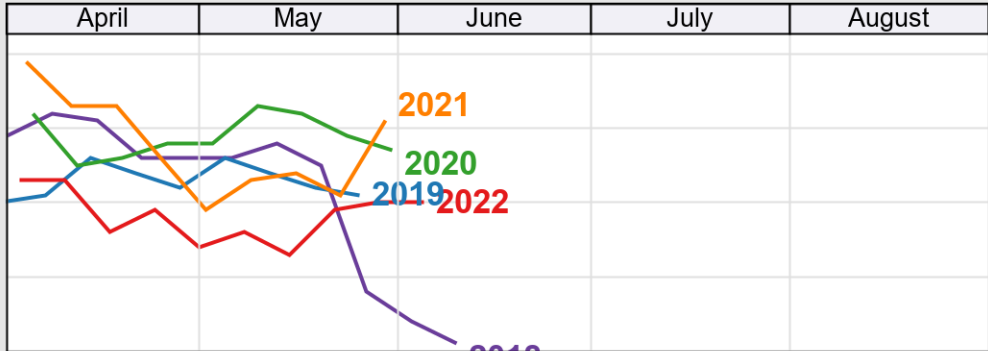

USDA

Crop Progress and Condition: Winter Wheat in Georgia , 2022

NASS

Progress Year(s) ——— 2022   ····· 2021   ..... 2017 - 2021

Source: National Agricultural Statistics Service (NASS), Crop Progress Report