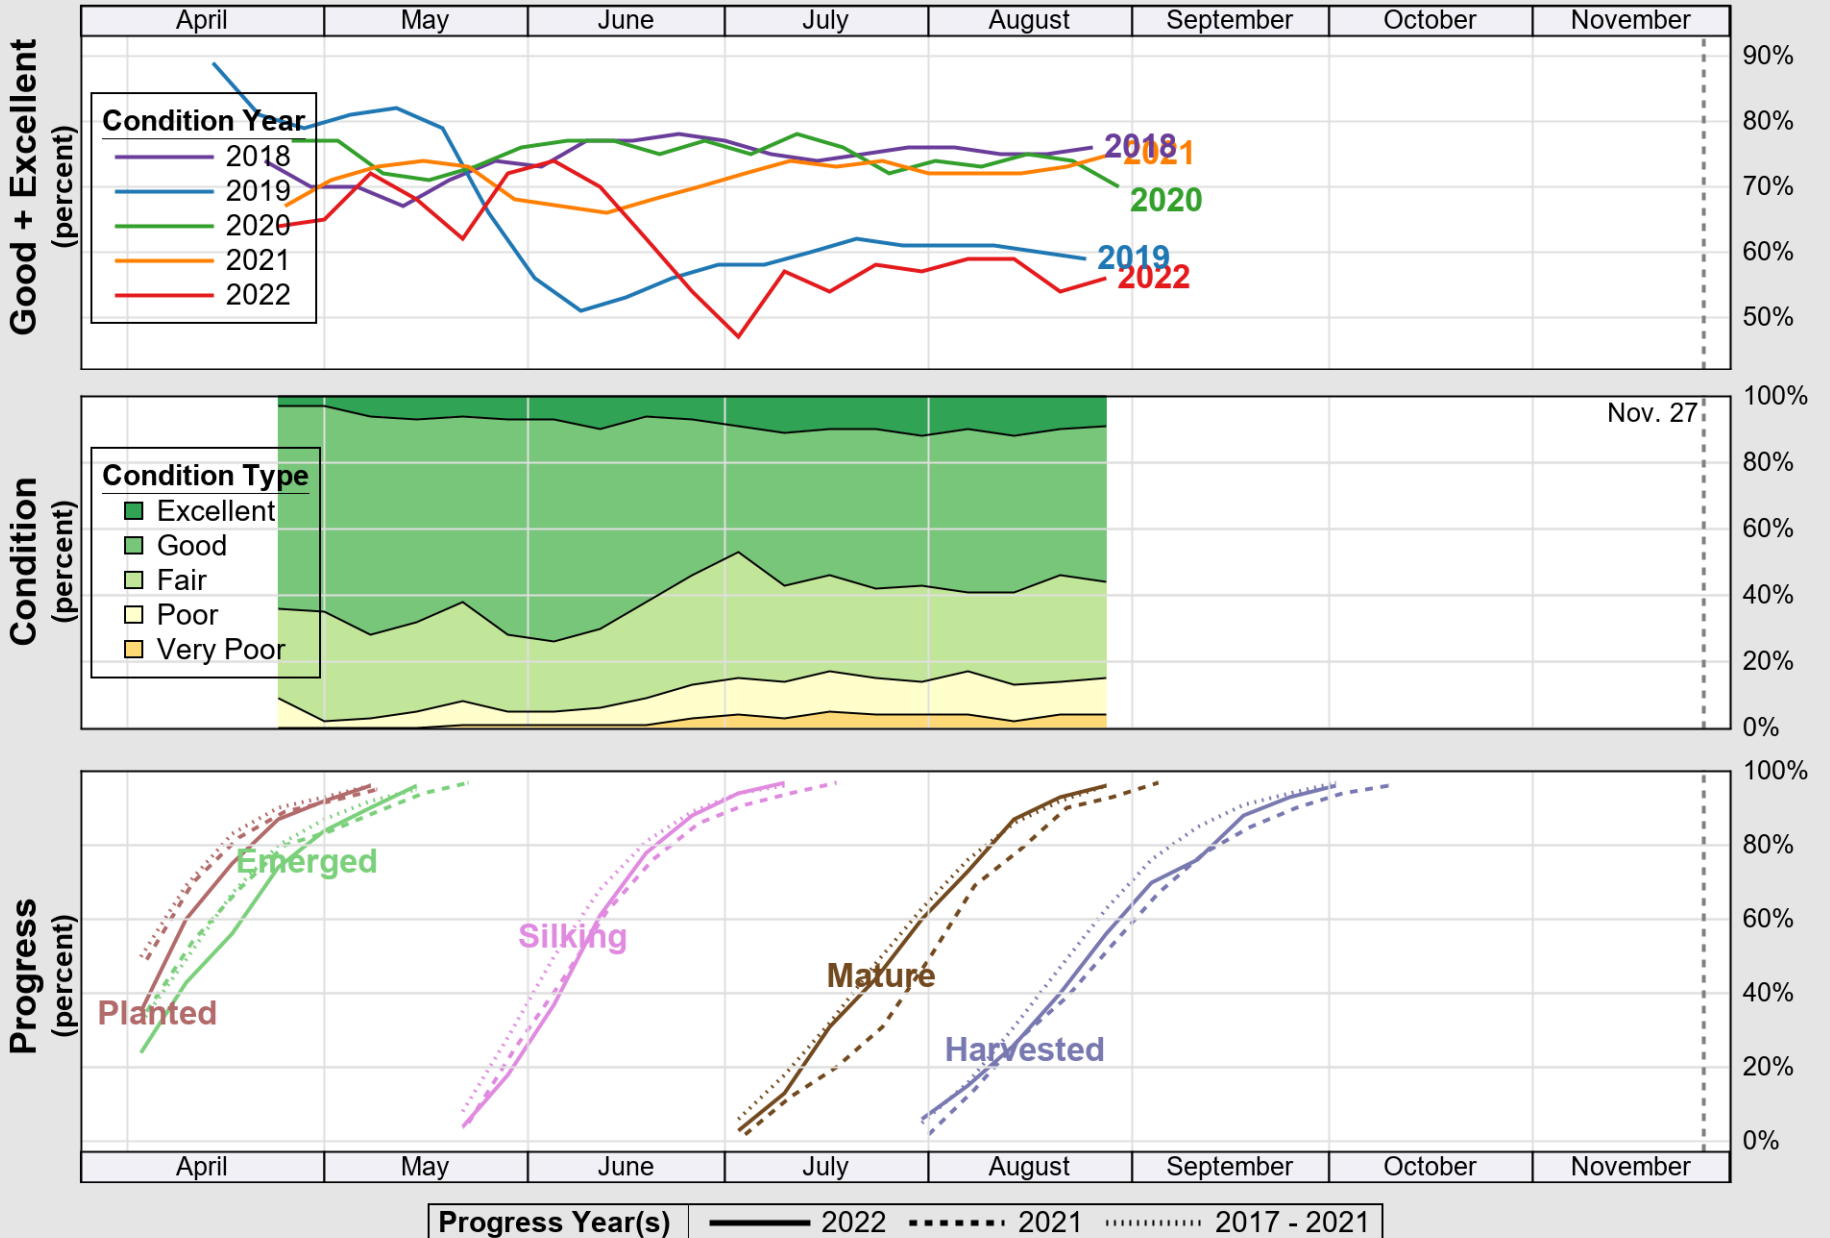

USDA

Crop Progress and Condition: Corn in Georgia , 2022

NASS

Source: National Agricultural Statistics Service (NASS), Crop Progress Report

USDA

Crop Progress and Condition: Cotton in Georgia , 2022

NASS

Source: National Agricultural Statistics Service (NASS), Crop Progress Report

USDA

Crop Progress and Condition: Pasture and Range in Georgia , 2022

NASS

Source: National Agricultural Statistics Service (NASS), Crop Progress Report

USDA

Crop Progress and Condition: Peanuts in Georgia , 2022

NASS

Source: National Agricultural Statistics Service (NASS), Crop Progress Report

USDA

Crop Progress and Condition: Soybeans in Georgia , 2022

NASS

Source: National Agricultural Statistics Service (NASS), Crop Progress Report

USDA

Crop Progress and Condition: Winter Wheat in Georgia , 2022

NASS

Progress Year(s) ——— 2022 ····· 2021 2017 - 2021

Source: National Agricultural Statistics Service (NASS), Crop Progress Report