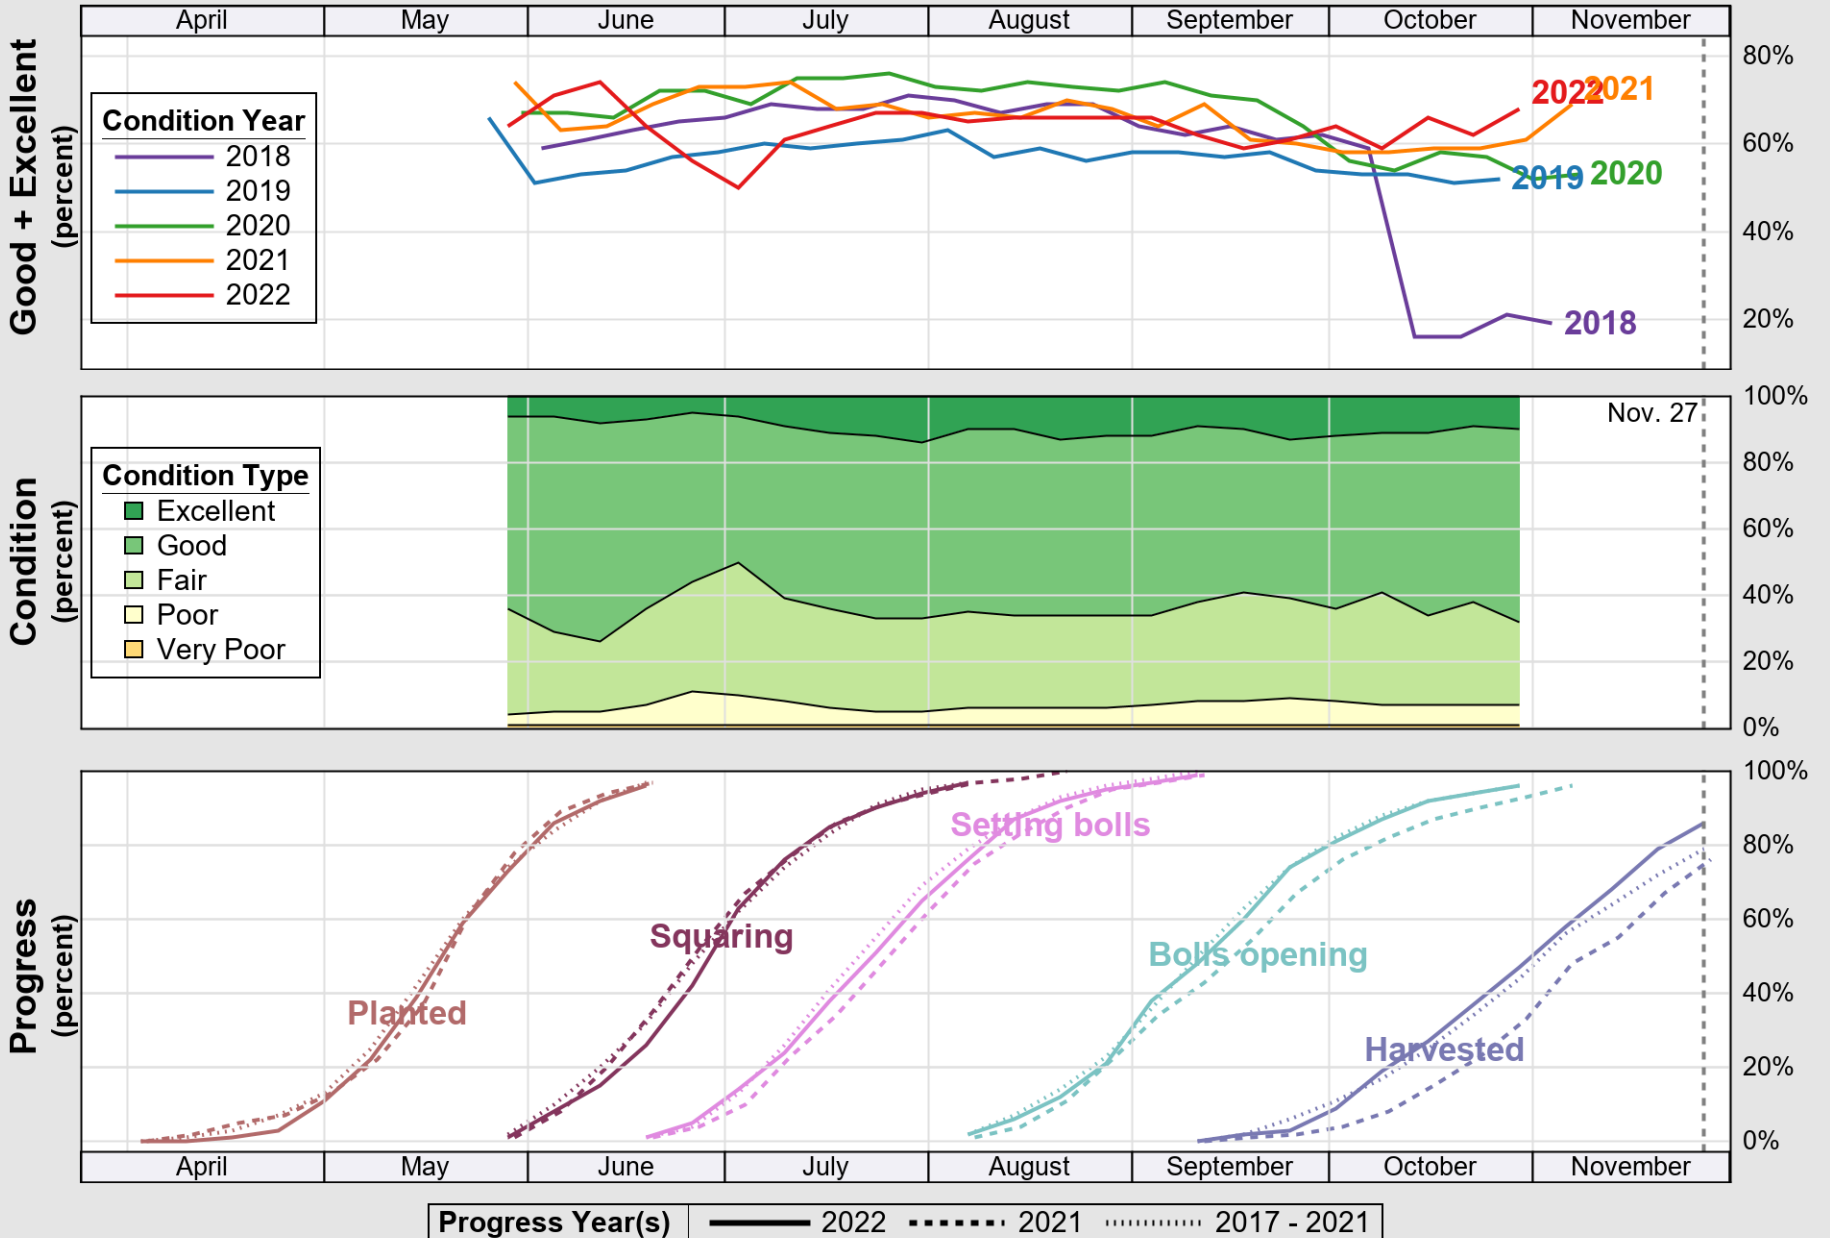

USDA

Crop Progress and Condition: Corn in Georgia , 2022

NASS

Source: National Agricultural Statistics Service (NASS), Crop Progress Report

USDA

Crop Progress and Condition: Cotton in Georgia , 2022

NASS

Source: National Agricultural Statistics Service (NASS), Crop Progress Report

USDA

Crop Progress and Condition: Pasture and Range in Georgia , 2022

NASS

Source: National Agricultural Statistics Service (NASS), Crop Progress Report

USDA

Crop Progress and Condition: Peanuts in Georgia , 2022

NASS

Source: National Agricultural Statistics Service (NASS), Crop Progress Report

USDA

Crop Progress and Condition: Soybeans in Georgia , 2022

NASS

Source: National Agricultural Statistics Service (NASS), Crop Progress Report

USDA

Crop Progress and Condition: Winter Wheat in Georgia , 2022

NASS

Progress Year(s) ——— 2022 ····· 2021 2017 - 2021

Source: National Agricultural Statistics Service (NASS), Crop Progress Report