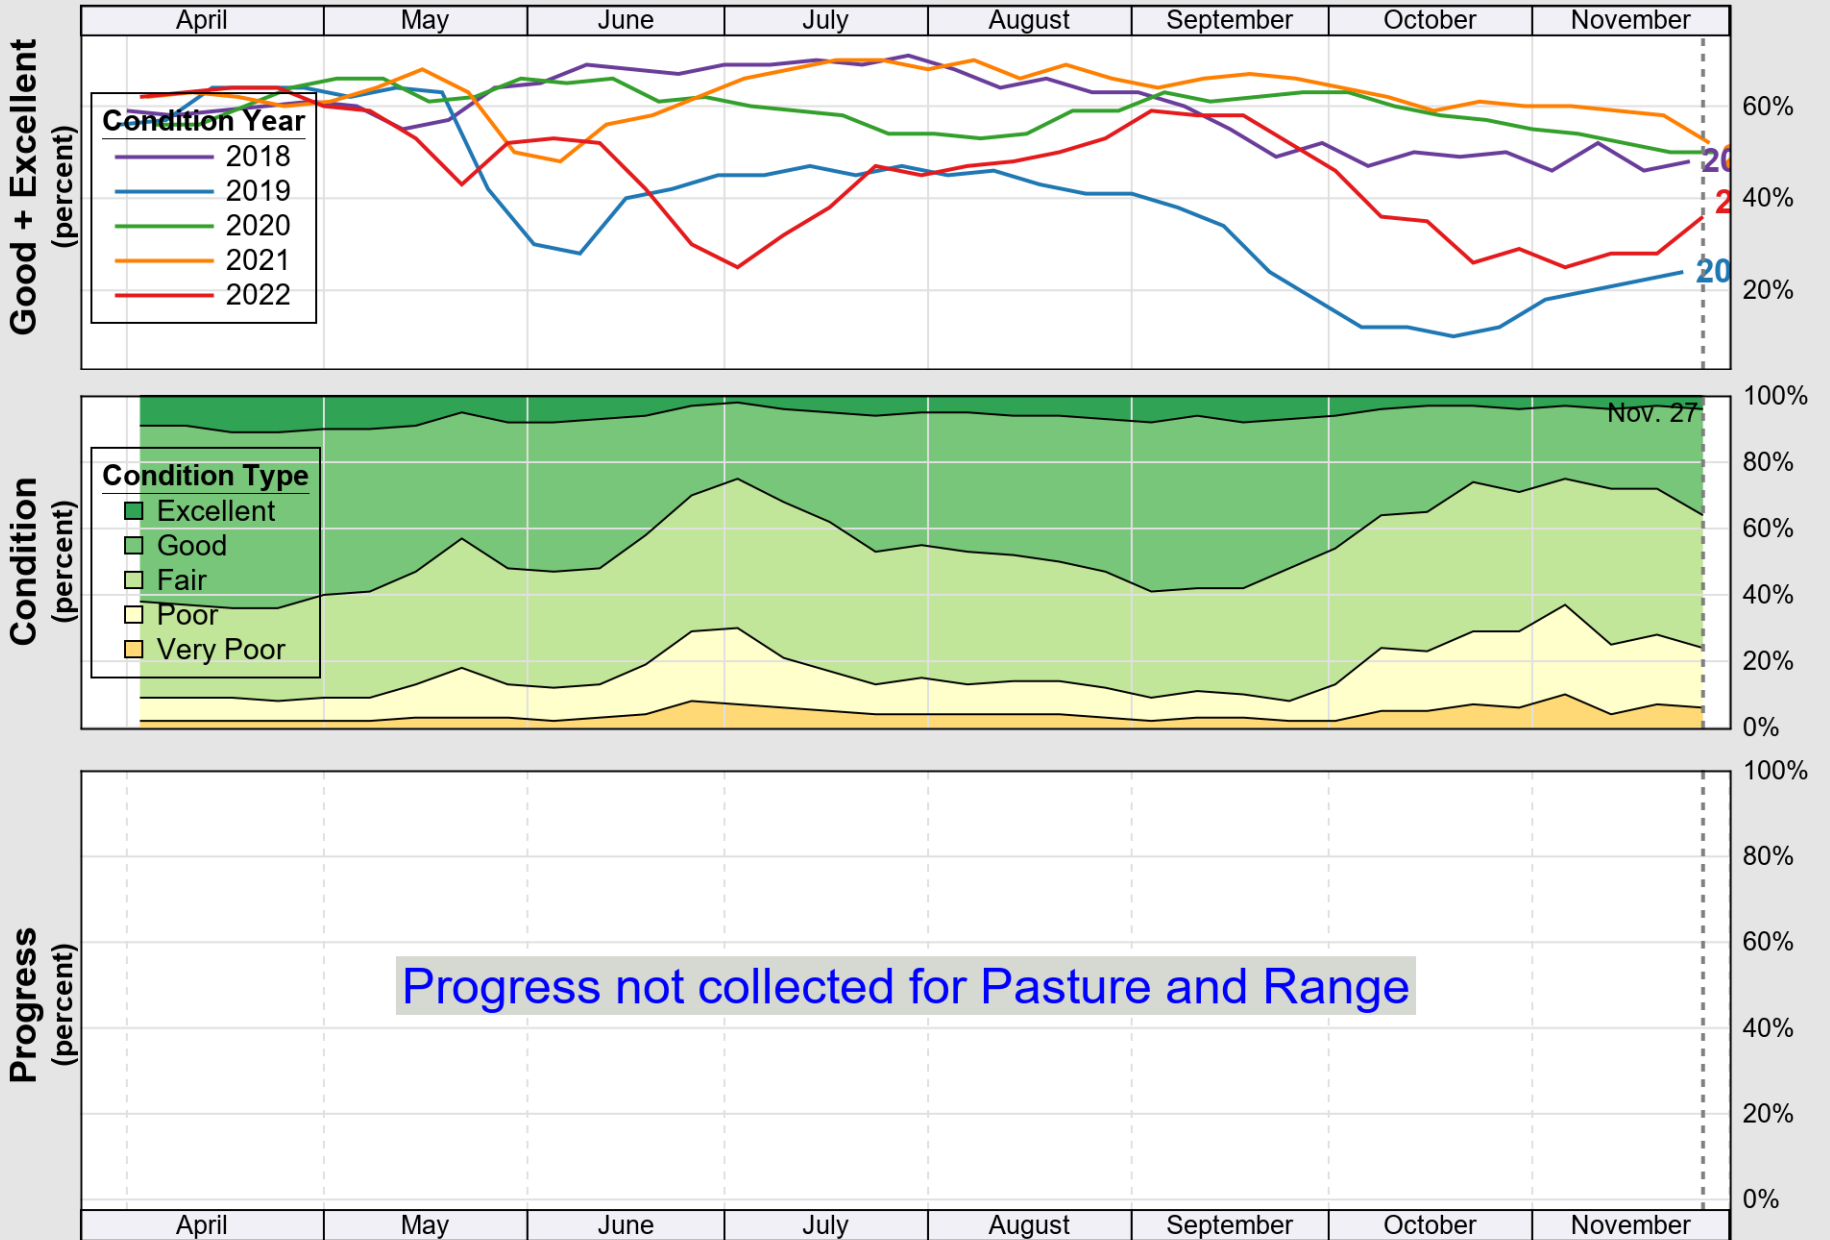

USDA

Crop Progress and Condition: Corn in Georgia , 2022

NASS

Source: National Agricultural Statistics Service (NASS), Crop Progress Report

USDA

Crop Progress and Condition: Cotton in Georgia , 2022

NASS

Source: National Agricultural Statistics Service (NASS), Crop Progress Report

USDA

Crop Progress and Condition: Pasture and Range in Georgia , 2022

NASS

Source: National Agricultural Statistics Service (NASS), Crop Progress Report

USDA

Crop Progress and Condition: Peanuts in Georgia , 2022

NASS

Source: National Agricultural Statistics Service (NASS), Crop Progress Report

USDA

Crop Progress and Condition: Soybeans in Georgia , 2022

NASS

Source: National Agricultural Statistics Service (NASS), Crop Progress Report

USDA

Crop Progress and Condition: Winter Wheat in Georgia , 2022

NASS

Progress Year(s) ——— 2022 ····· 2021 2017 - 2021

Source: National Agricultural Statistics Service (NASS), Crop Progress Report