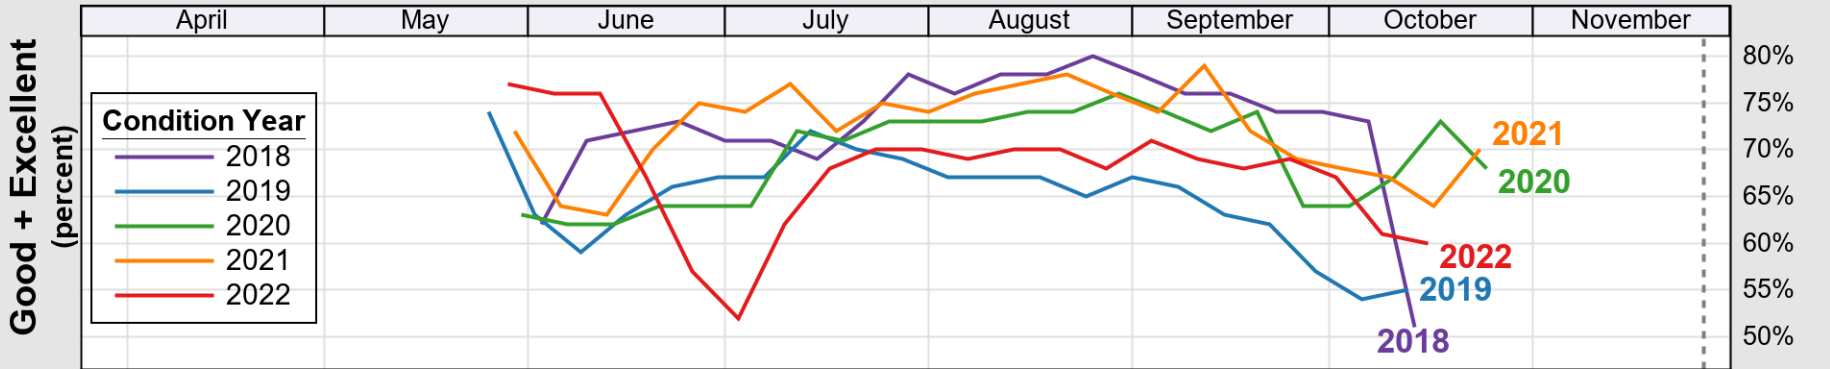

USDA

Crop Progress and Condition: Peanuts in Georgia , 2022

NASS

Source: National Agricultural Statistics Service (NASS), Crop Progress Report