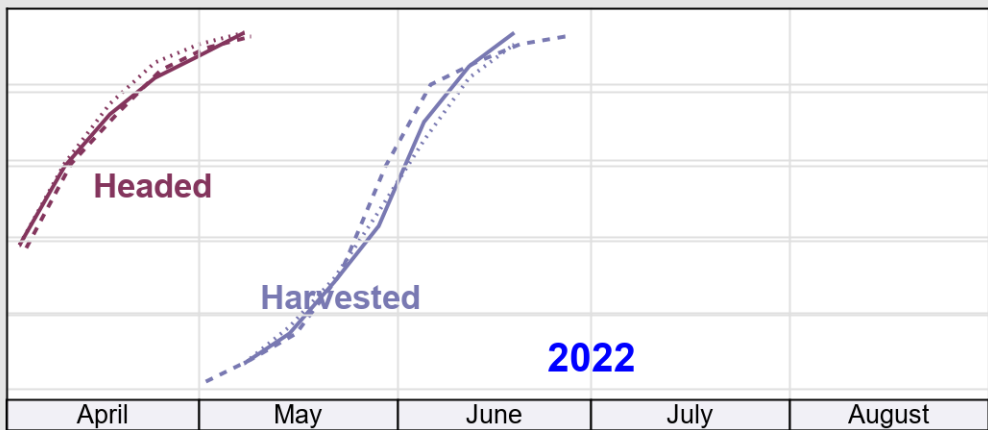

NASS

Source: National Agricultural Statistics Service (NASS), Crop Progress Report

USDA

Crop Progress and Condition: Soybeans in Georgia , 2022

NASS

Source: National Agricultural Statistics Service (NASS), Crop Progress Report

USDA

Crop Progress and Condition: Winter Wheat in Georgia , 2022

NASS

Progress Year(s) ——— 2022 ····· 2021 2017 - 2021

Source: National Agricultural Statistics Service (NASS), Crop Progress Report