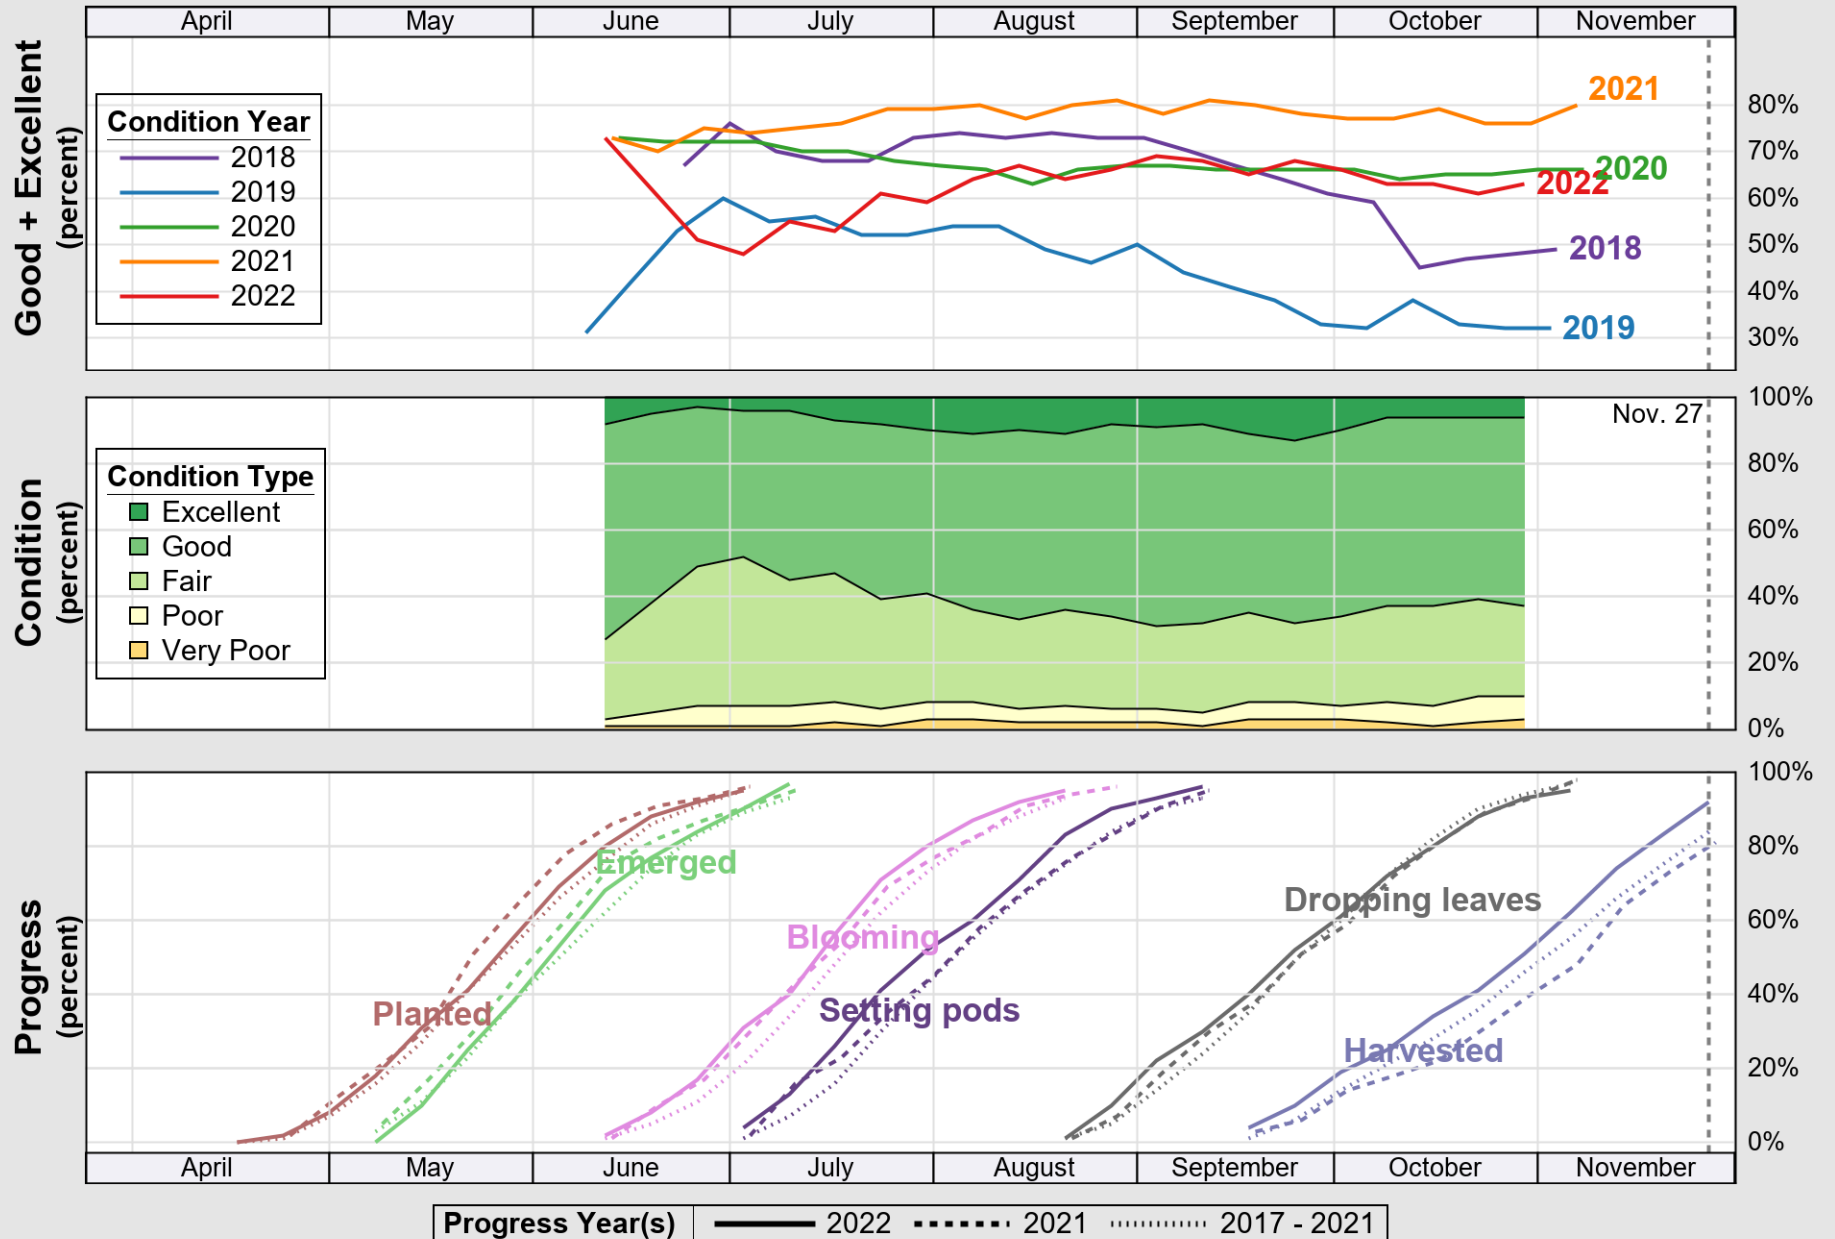

USDA

Crop Progress and Condition: Pasture and Range in Georgia , 2022

NASS

Source: National Agricultural Statistics Service (NASS), Crop Progress Report

USDA

Crop Progress and Condition: Peanuts in Georgia , 2022

NASS

Source: National Agricultural Statistics Service (NASS), Crop Progress Report

USDA

Crop Progress and Condition: Soybeans in Georgia , 2022

NASS

Source: National Agricultural Statistics Service (NASS), Crop Progress Report

USDA

Crop Progress and Condition: Winter Wheat in Georgia , 2022

NASS

Progress Year(s) ——— 2022 ····· 2021 2017 - 2021

Source: National Agricultural Statistics Service (NASS), Crop Progress Report