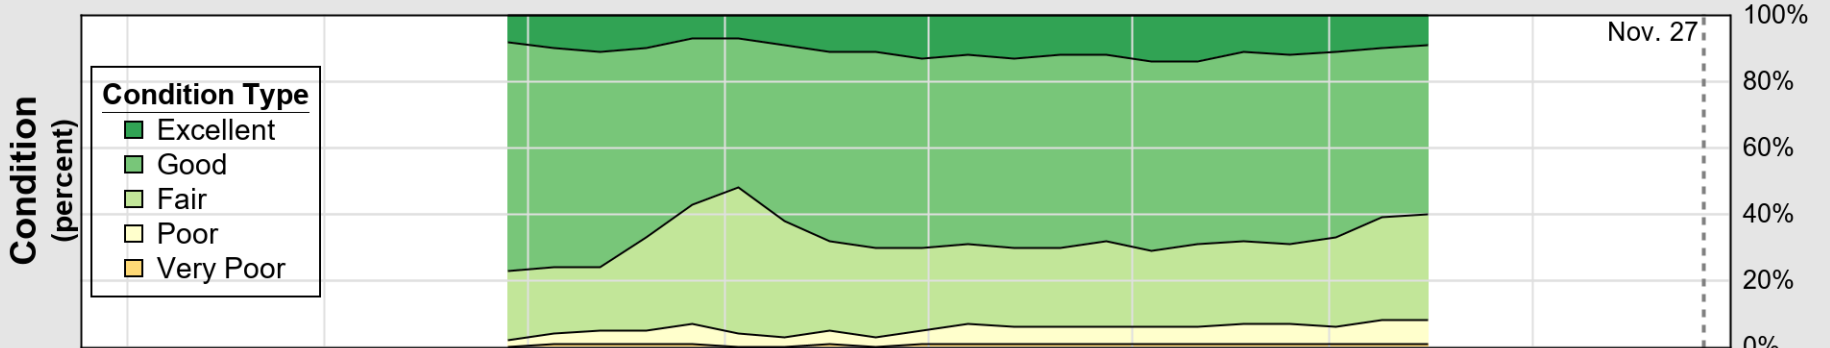

USDA

Crop Progress and Condition: Peanuts in Georgia , 2022

NASS

Source: National Agricultural Statistics Service (NASS), Crop Progress Report