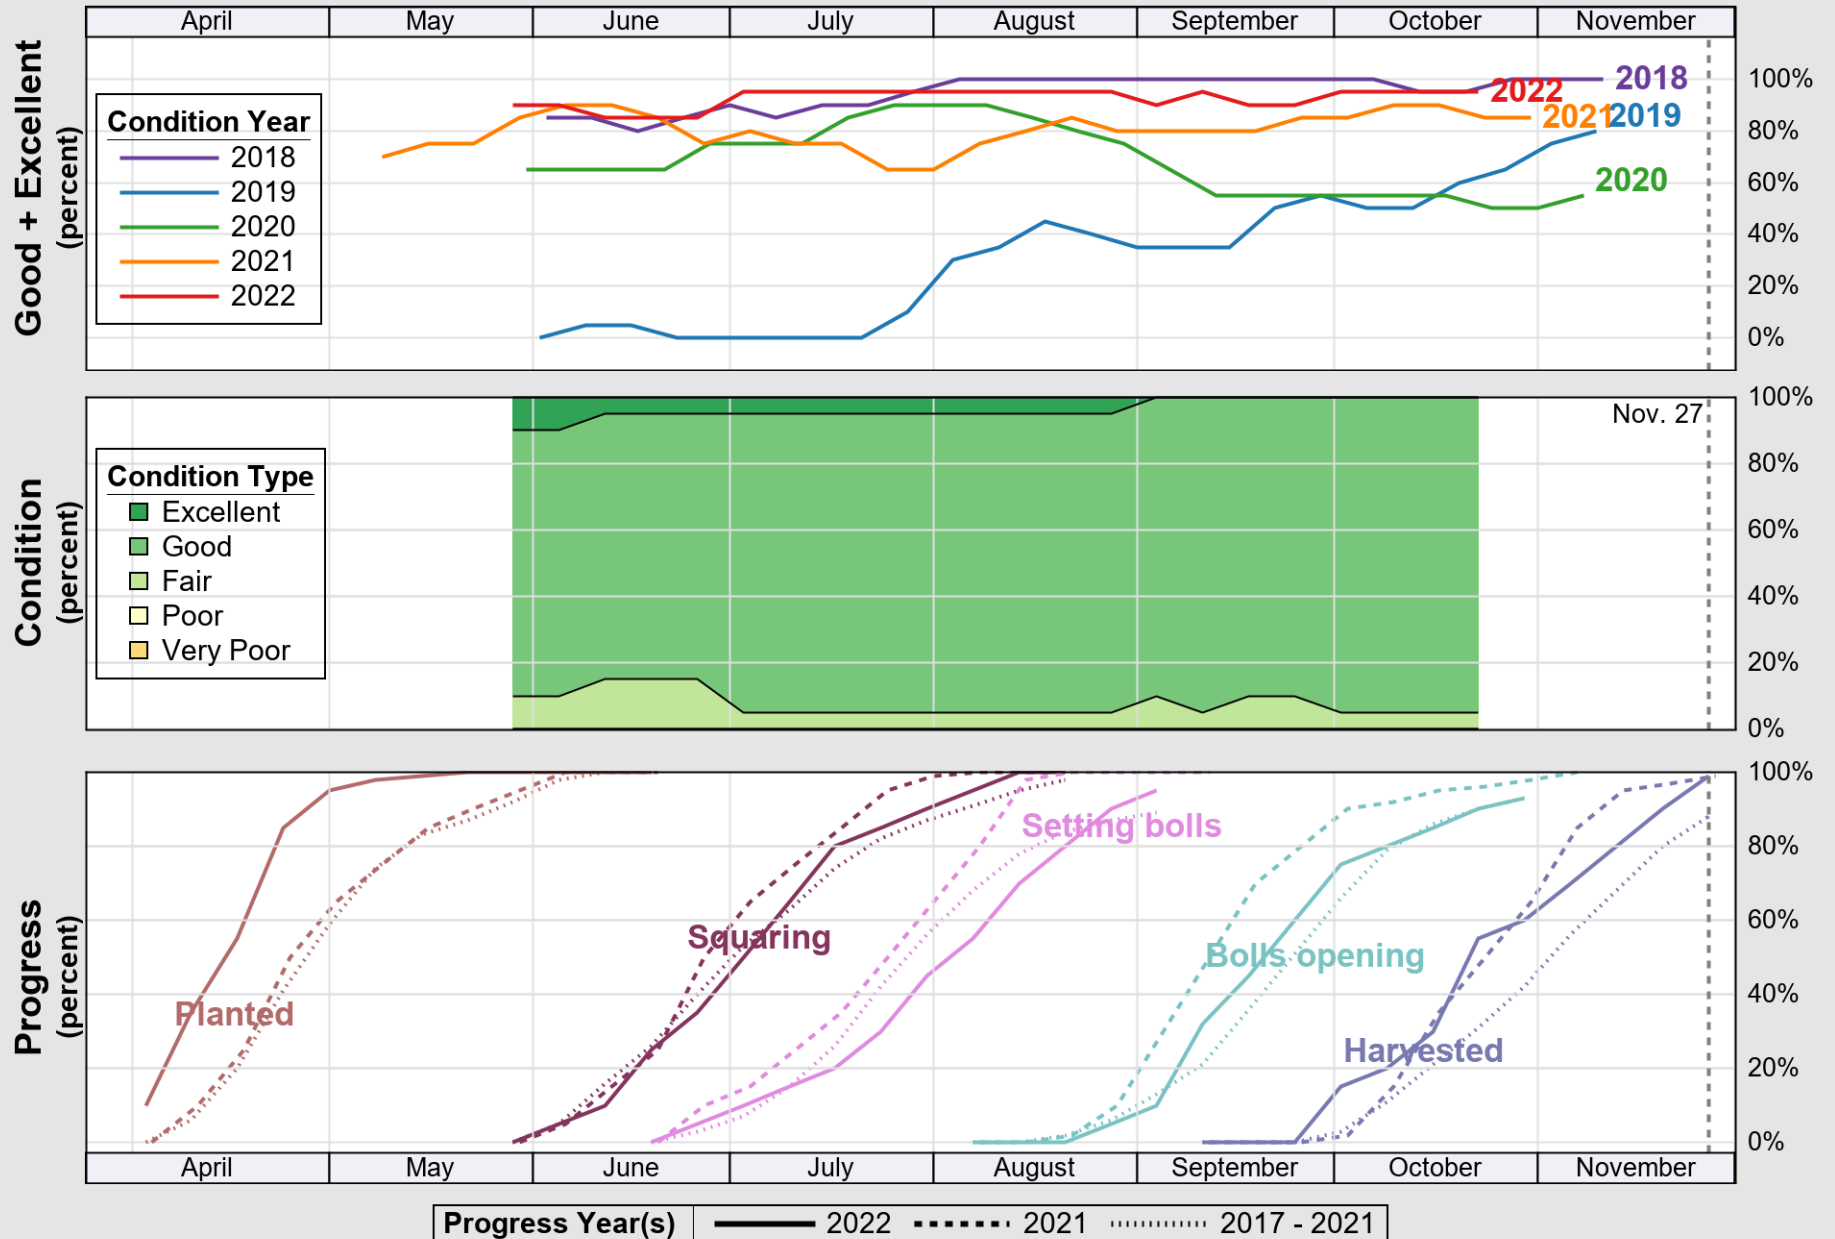

USDA

Crop Progress and Condition: Cotton in California , 2022

NASS

Source: National Agricultural Statistics Service (NASS), Crop Progress Report

USDA

Crop Progress and Condition: Pasture and Range in California , 2022

NASS

Source: National Agricultural Statistics Service (NASS), Crop Progress Report

USDA

Crop Progress and Condition: Rice in California , 2022

NASS

Progress Year(s) ——— 2022 - - - - - 2021 ······ 2017 - 2021

Source: National Agricultural Statistics Service (NASS), Crop Progress Report

USDA

Crop Progress and Condition: Winter Wheat in California , 2022

NASS

Source: National Agricultural Statistics Service (NASS), Crop Progress Report