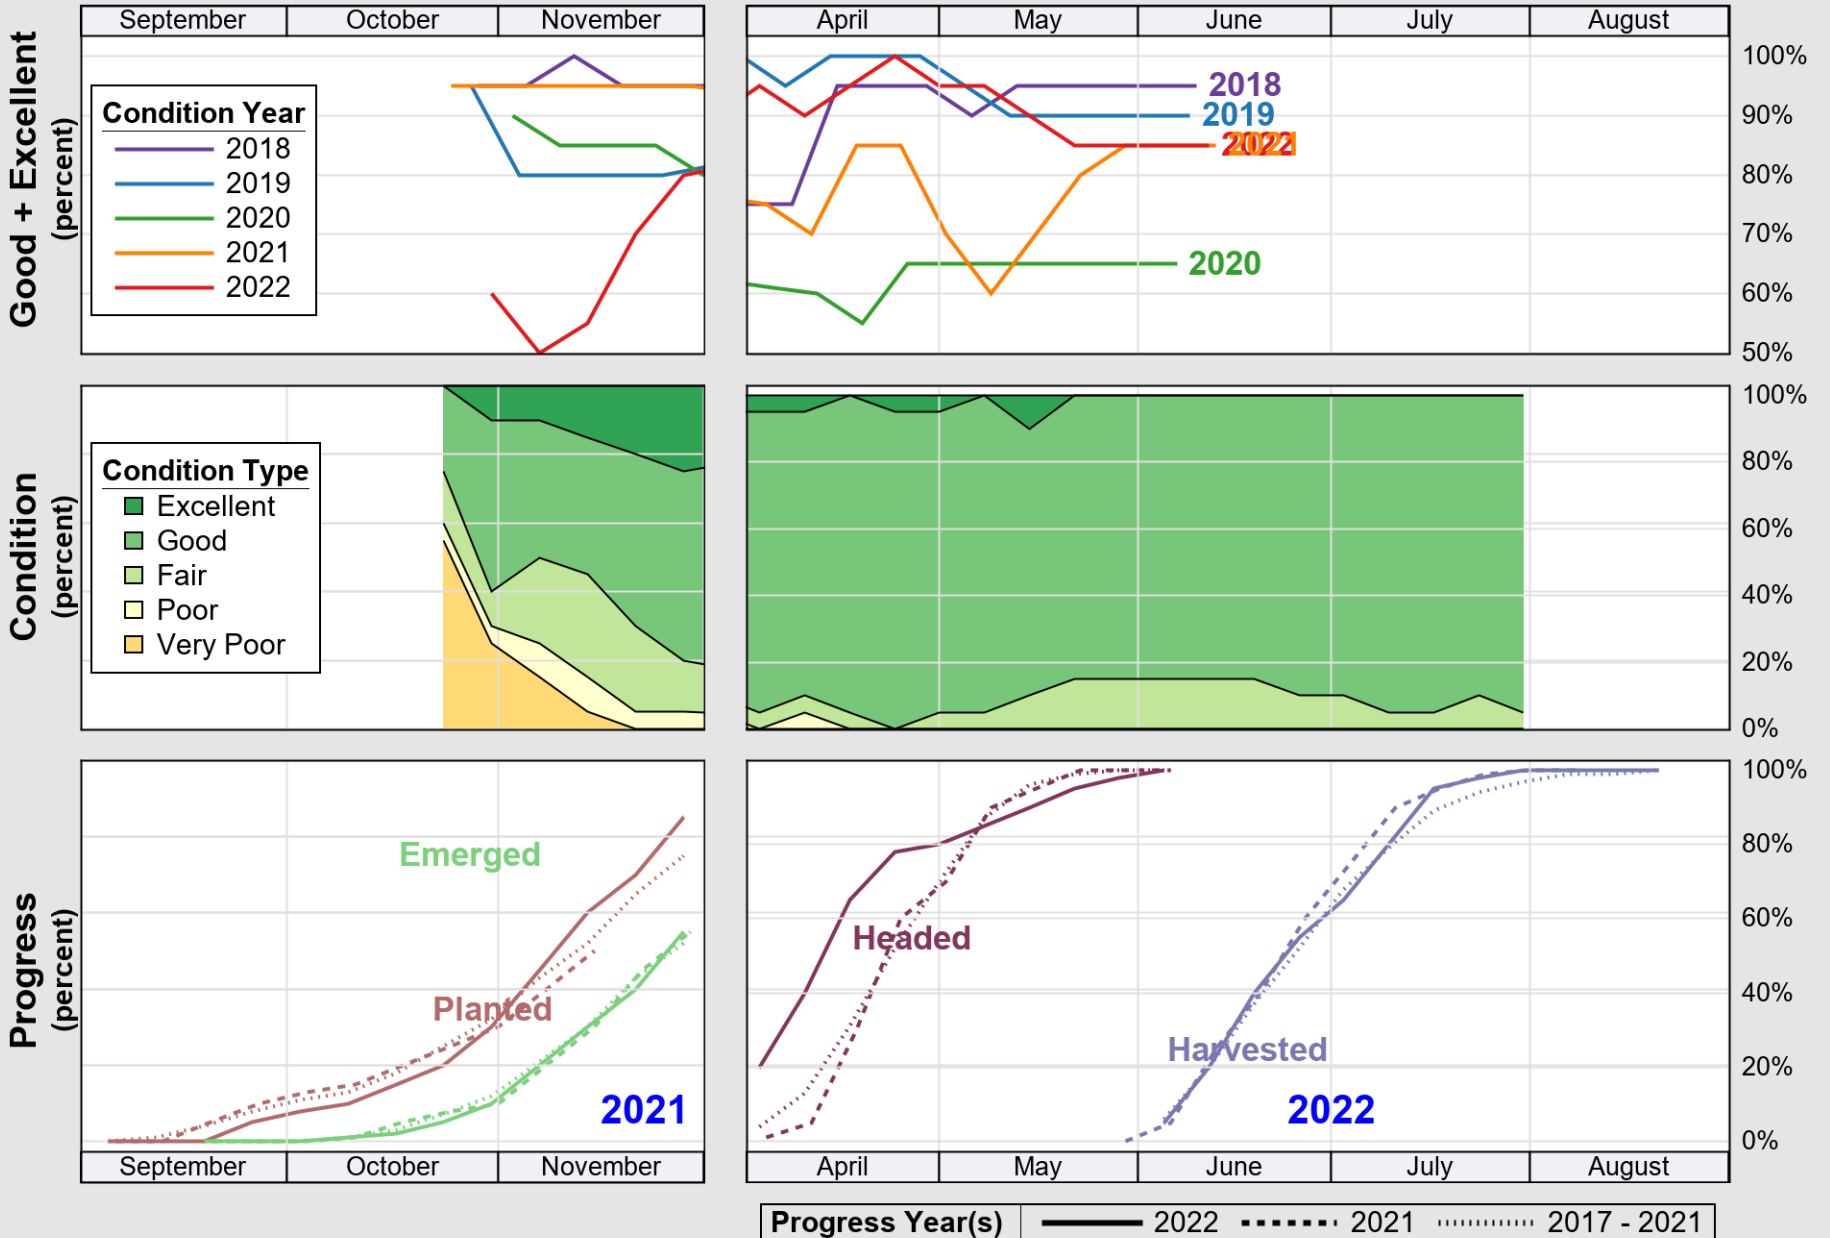

USDA

Crop Progress and Condition: Cotton in California , 2022

NASS

Source: National Agricultural Statistics Service (NASS), Crop Progress Report

USDA

Crop Progress and Condition: Pasture and Range in California , 2022

NASS

Source: National Agricultural Statistics Service (NASS), Crop Progress Report

USDA

Crop Progress and Condition: Rice in California , 2022

NASS

Progress Year(s) ——— 2022 - - - - - 2021 ······ 2017 - 2021

Source: National Agricultural Statistics Service (NASS), Crop Progress Report

USDA

Crop Progress and Condition: Winter Wheat in California , 2022

NASS

Source: National Agricultural Statistics Service (NASS), Crop Progress Report