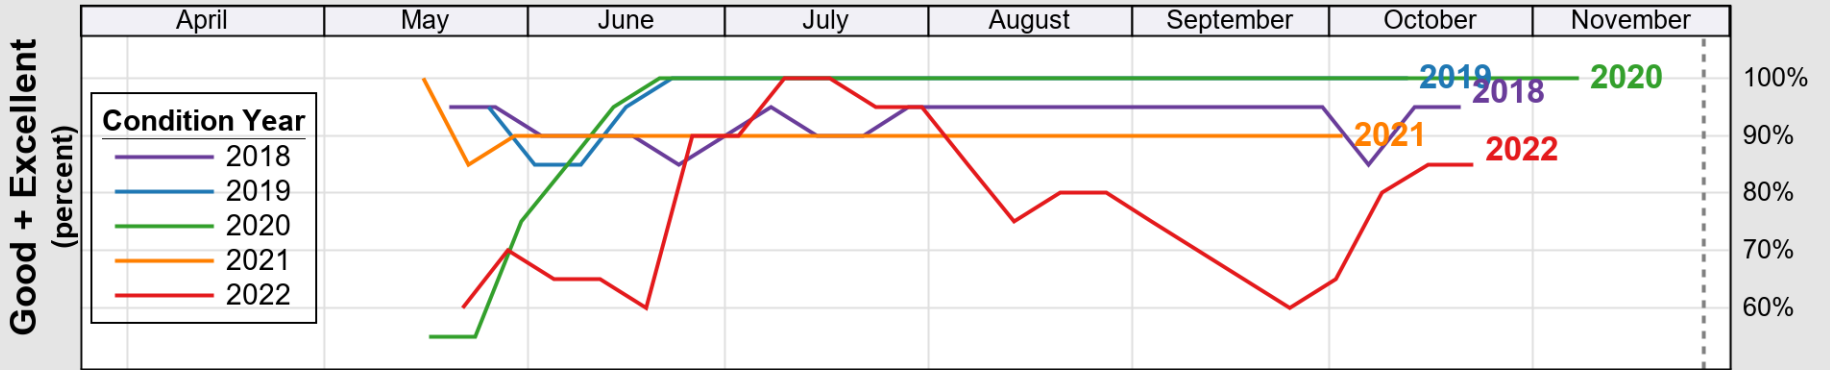

NASS

Source: National Agricultural Statistics Service (NASS), Crop Progress Report

USDA

Crop Progress and Condition: Rice in California , 2022

NASS

Progress Year(s) ——— 2022 - - - - - 2021 ······ 2017 - 2021