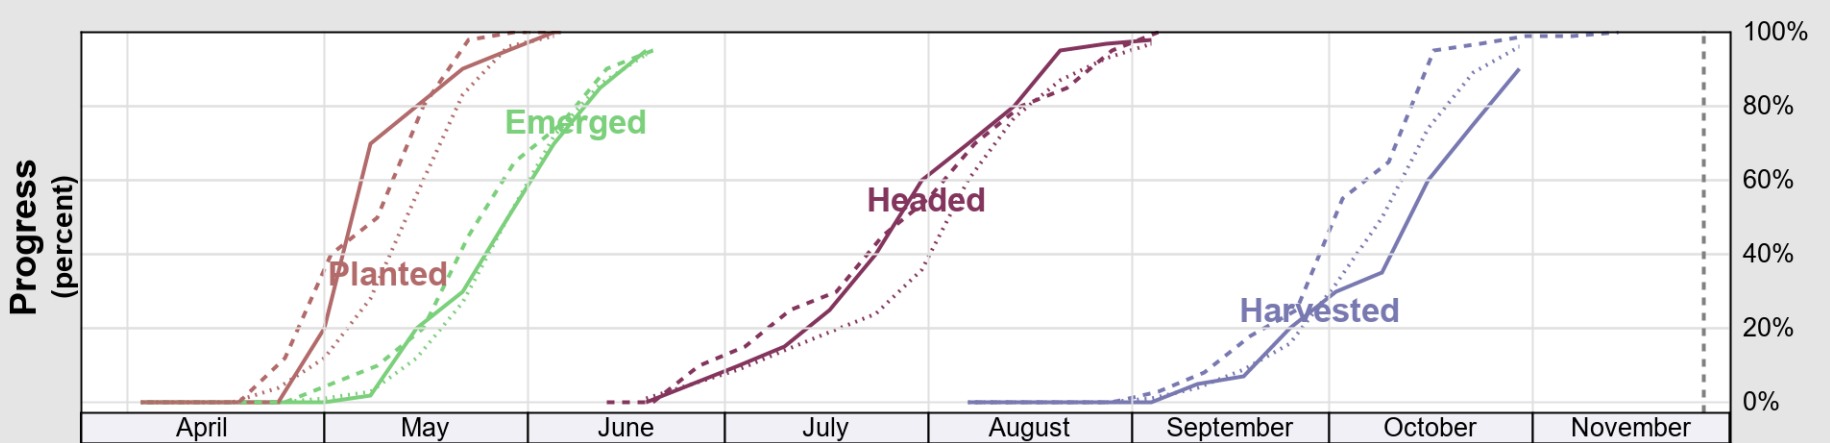

NASS

Source: National Agricultural Statistics Service (NASS), Crop Progress Report

USDA

Crop Progress and Condition: Rice in California , 2022

NASS

Progress Year(s) ——— 2022 - - - - - 2021 ······ 2017 - 2021

Source: National Agricultural Statistics Service (NASS), Crop Progress Report

USDA

Crop Progress and Condition: Winter Wheat in California , 2022

NASS

Source: National Agricultural Statistics Service (NASS), Crop Progress Report