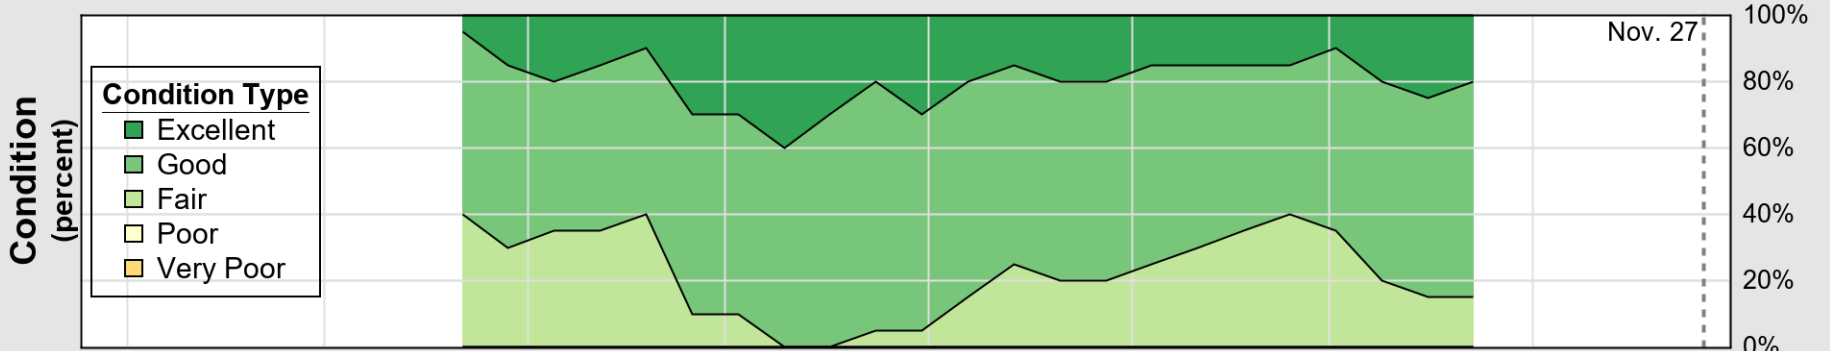

NASS

Source: National Agricultural Statistics Service (NASS), Crop Progress Report

USDA

Crop Progress and Condition: Rice in California , 2022

NASS

Progress Year(s) ——— 2022 - - - - - 2021 ······ 2017 - 2021