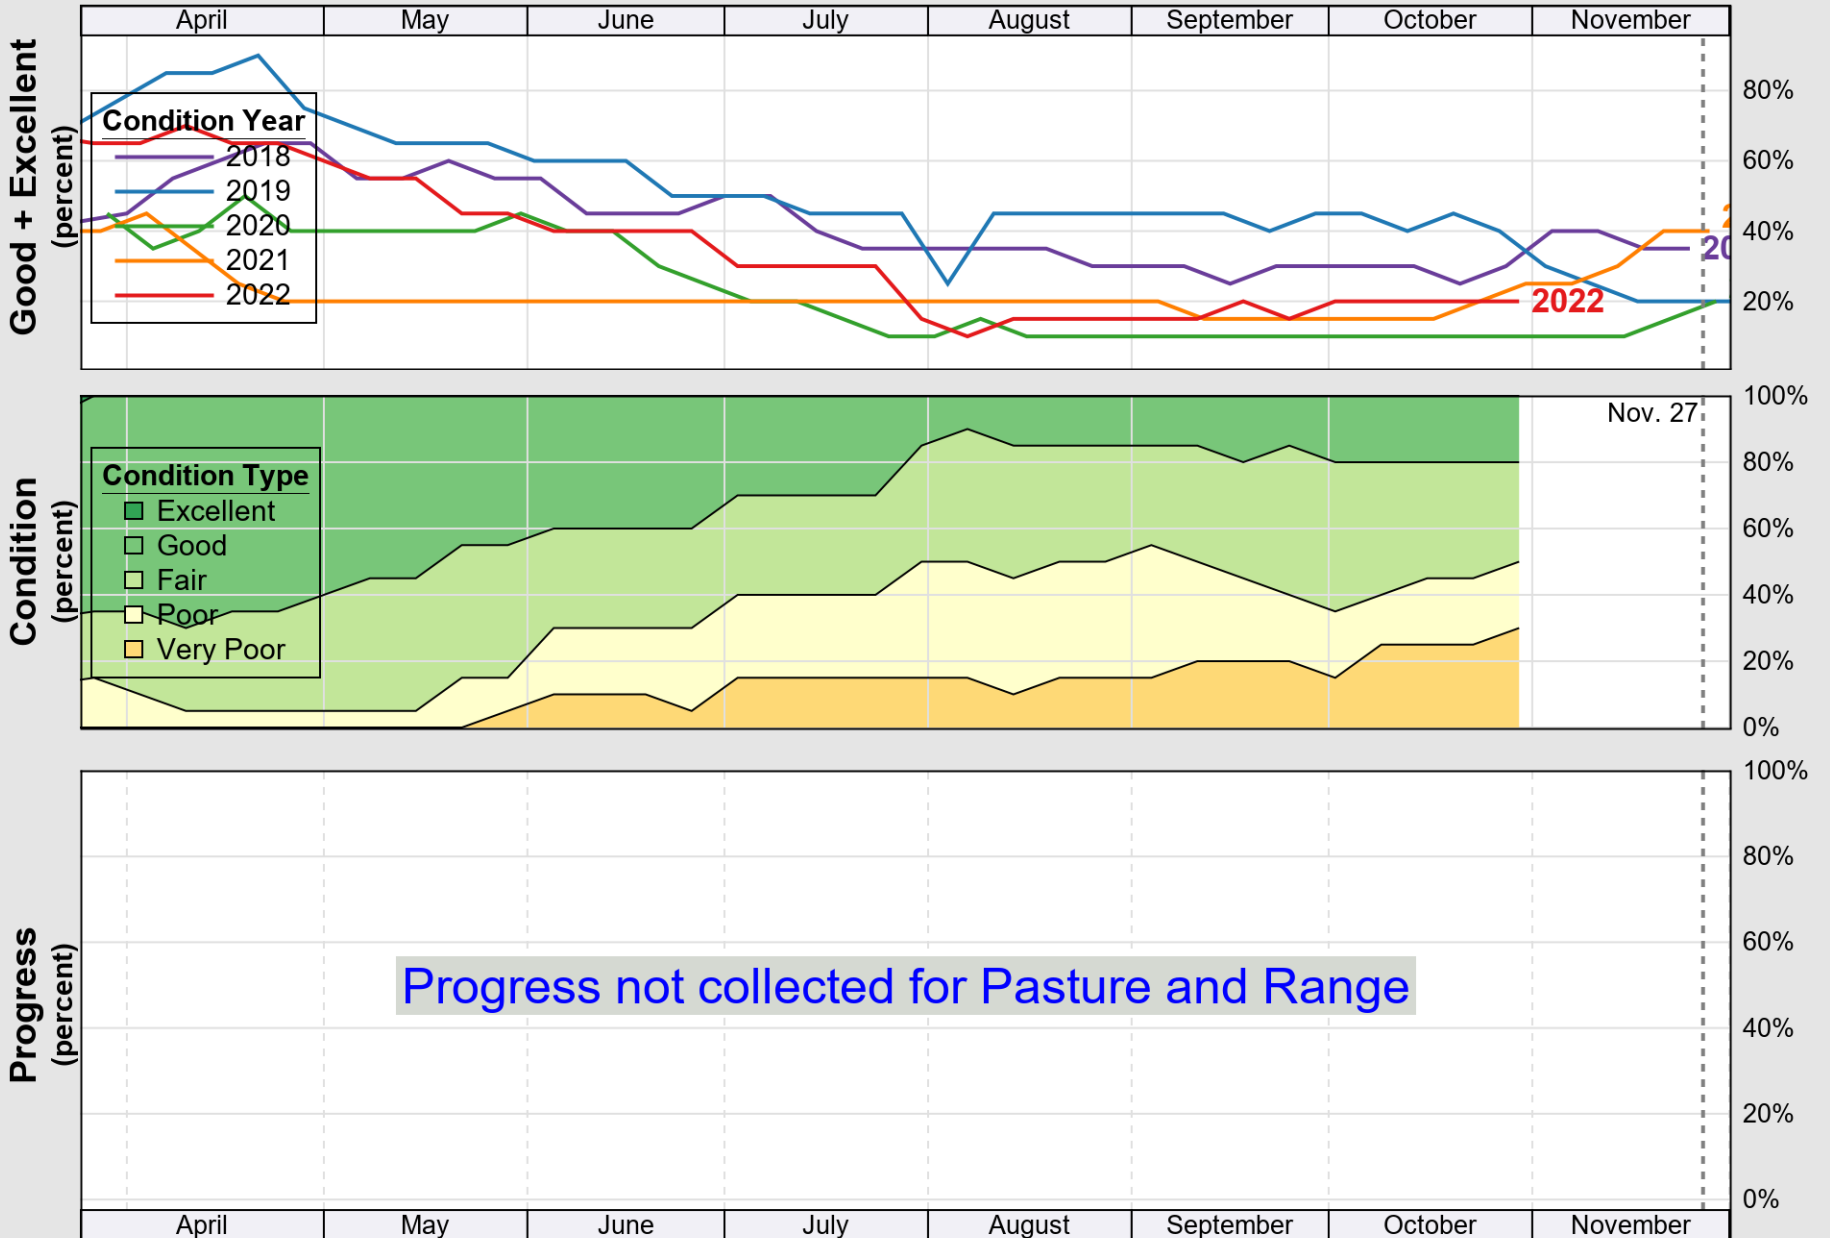

USDA

Crop Progress and Condition: Cotton in California , 2022

NASS

Source: National Agricultural Statistics Service (NASS), Crop Progress Report

USDA

Crop Progress and Condition: Pasture and Range in California , 2022

NASS

Source: National Agricultural Statistics Service (NASS), Crop Progress Report

USDA

Crop Progress and Condition: Rice in California , 2022

NASS

Progress Year(s) ——— 2022 - - - - - 2021 ······ 2017 - 2021

Source: National Agricultural Statistics Service (NASS), Crop Progress Report

USDA

Crop Progress and Condition: Winter Wheat in California , 2022

NASS

Source: National Agricultural Statistics Service (NASS), Crop Progress Report