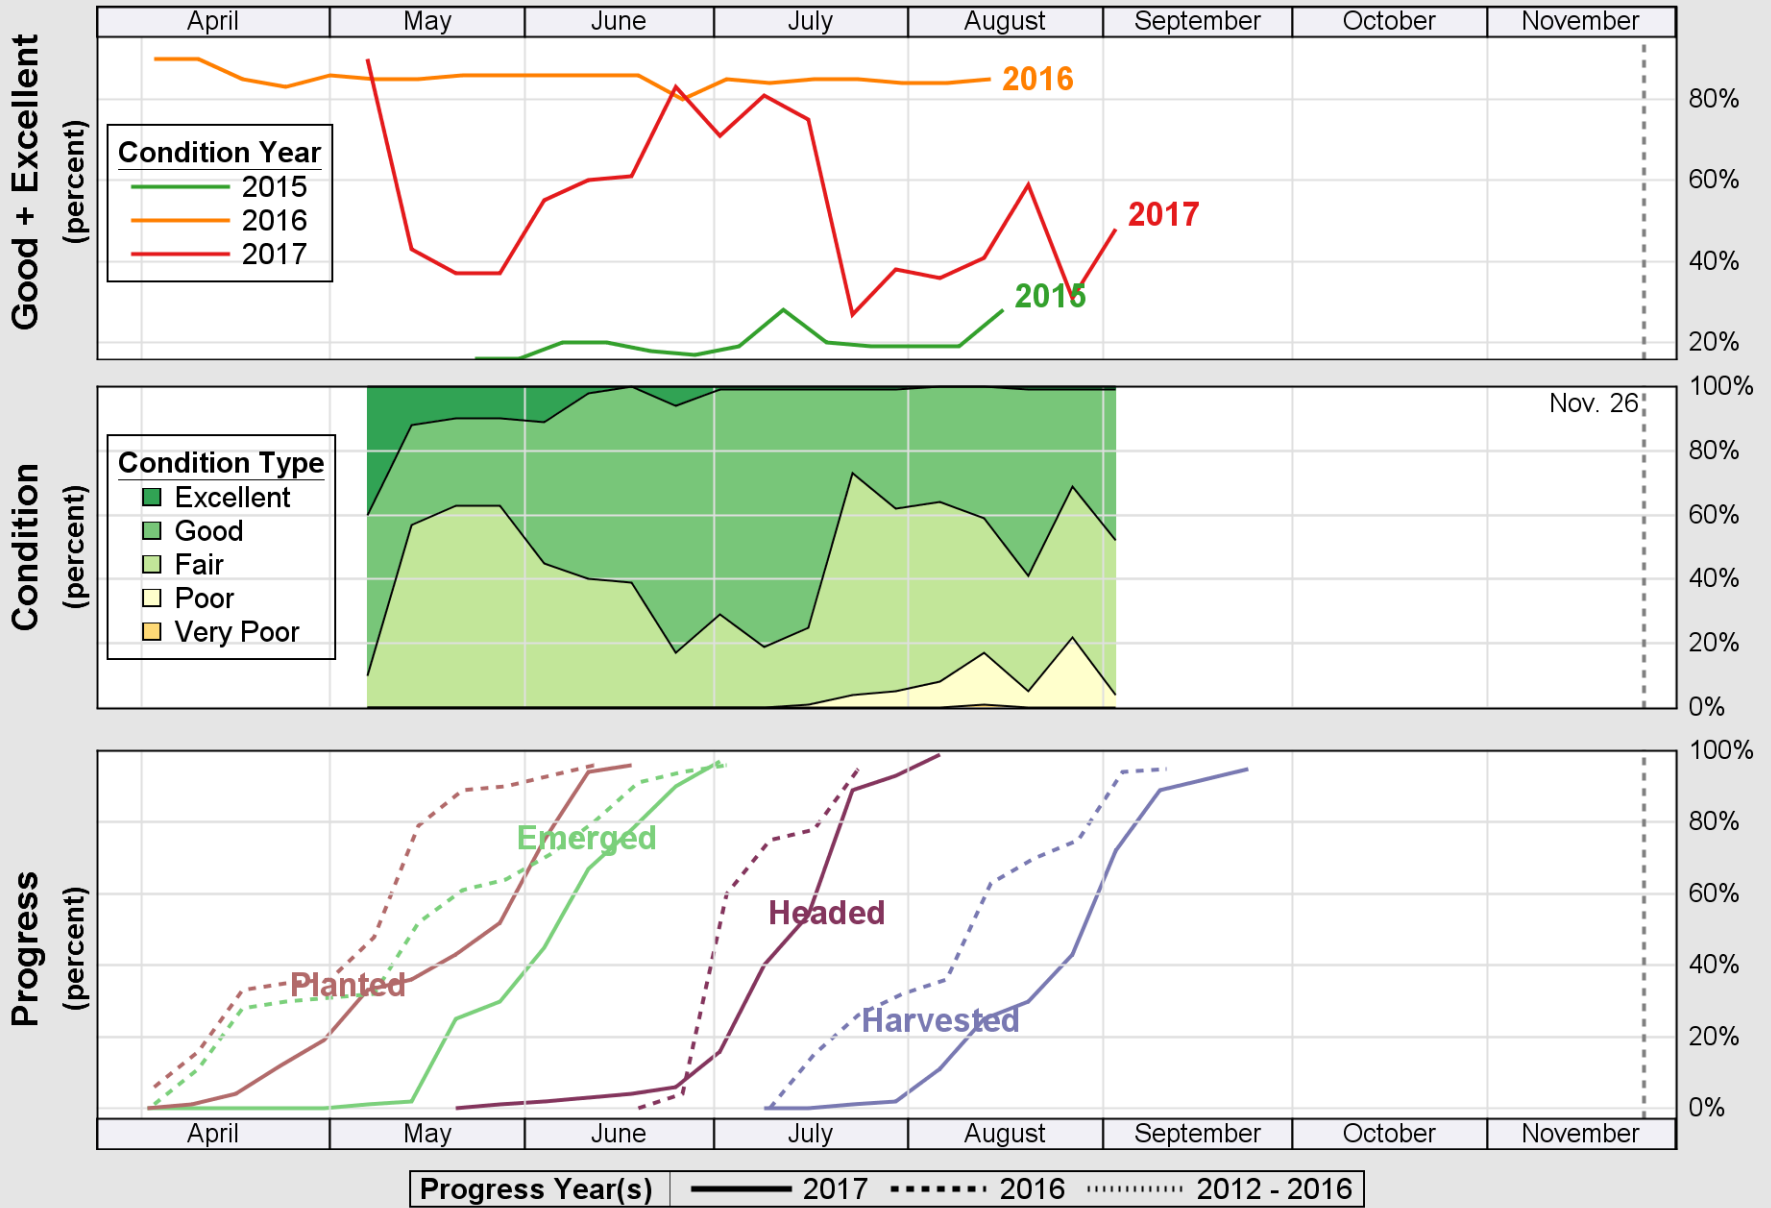

### Crop Progress and Condition: Barley in Washington , 2017

NASS

Source: National Agricultural Statistics Service (NASS), Crop Progress Report

USDA

# Crop Progress and Condition: Corn in Washington , 2017

NASS

Source: National Agricultural Statistics Service (NASS), Crop Progress Report

USDA

### Crop Progress and Condition: Oats in Washington , 2017

NASS

Source: National Agricultural Statistics Service (NASS), Crop Progress Report

**USDA Crop Progress and Condition: Pasture and Range in Washington , 2017 NASS**