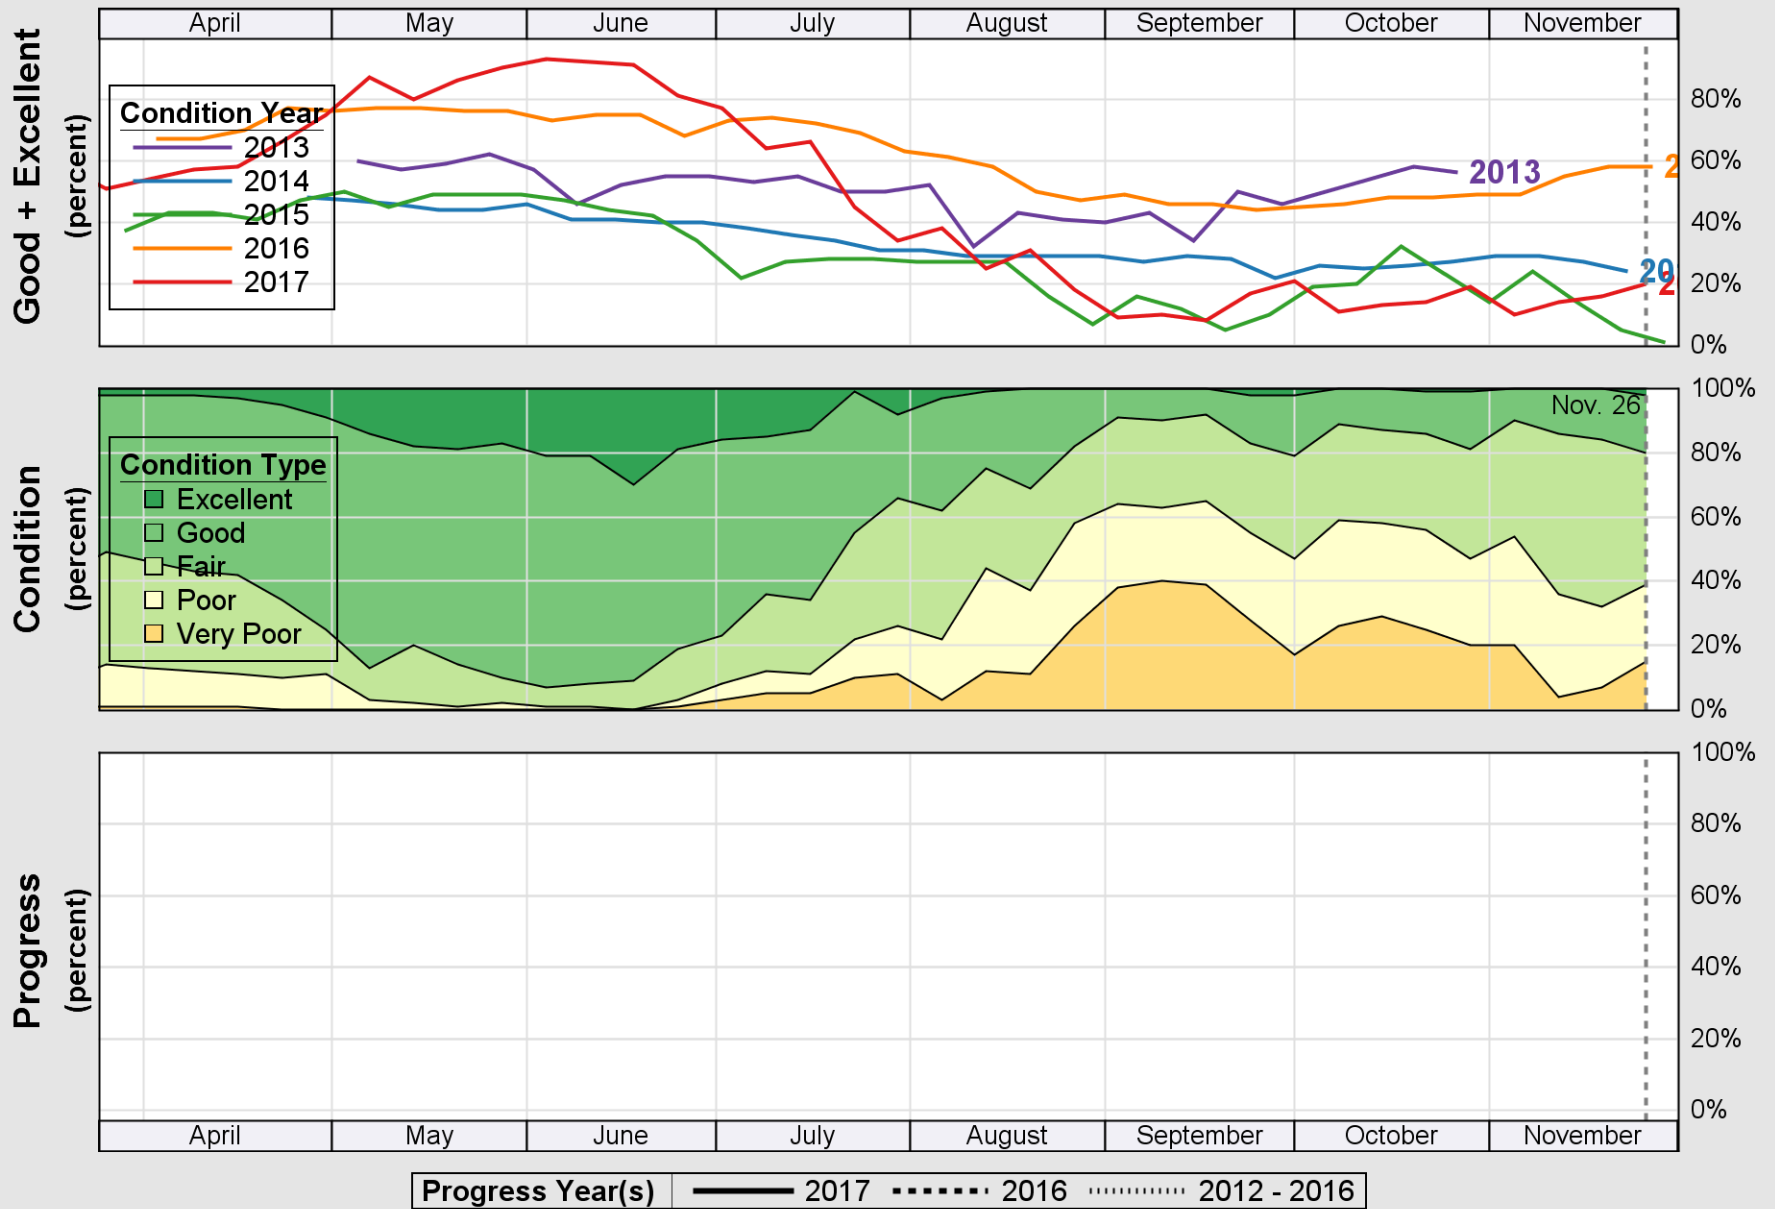

### Crop Progress and Condition: Barley in Washington , 2017

NASS

Source: National Agricultural Statistics Service (NASS), Crop Progress Report

USDA

# Crop Progress and Condition: Corn in Washington , 2017

NASS

Source: National Agricultural Statistics Service (NASS), Crop Progress Report

USDA

### Crop Progress and Condition: Oats in Washington , 2017

NASS

Source: National Agricultural Statistics Service (NASS), Crop Progress Report

**USDA Crop Progress and Condition: Pasture and Range in Washington , 2017 NASS**