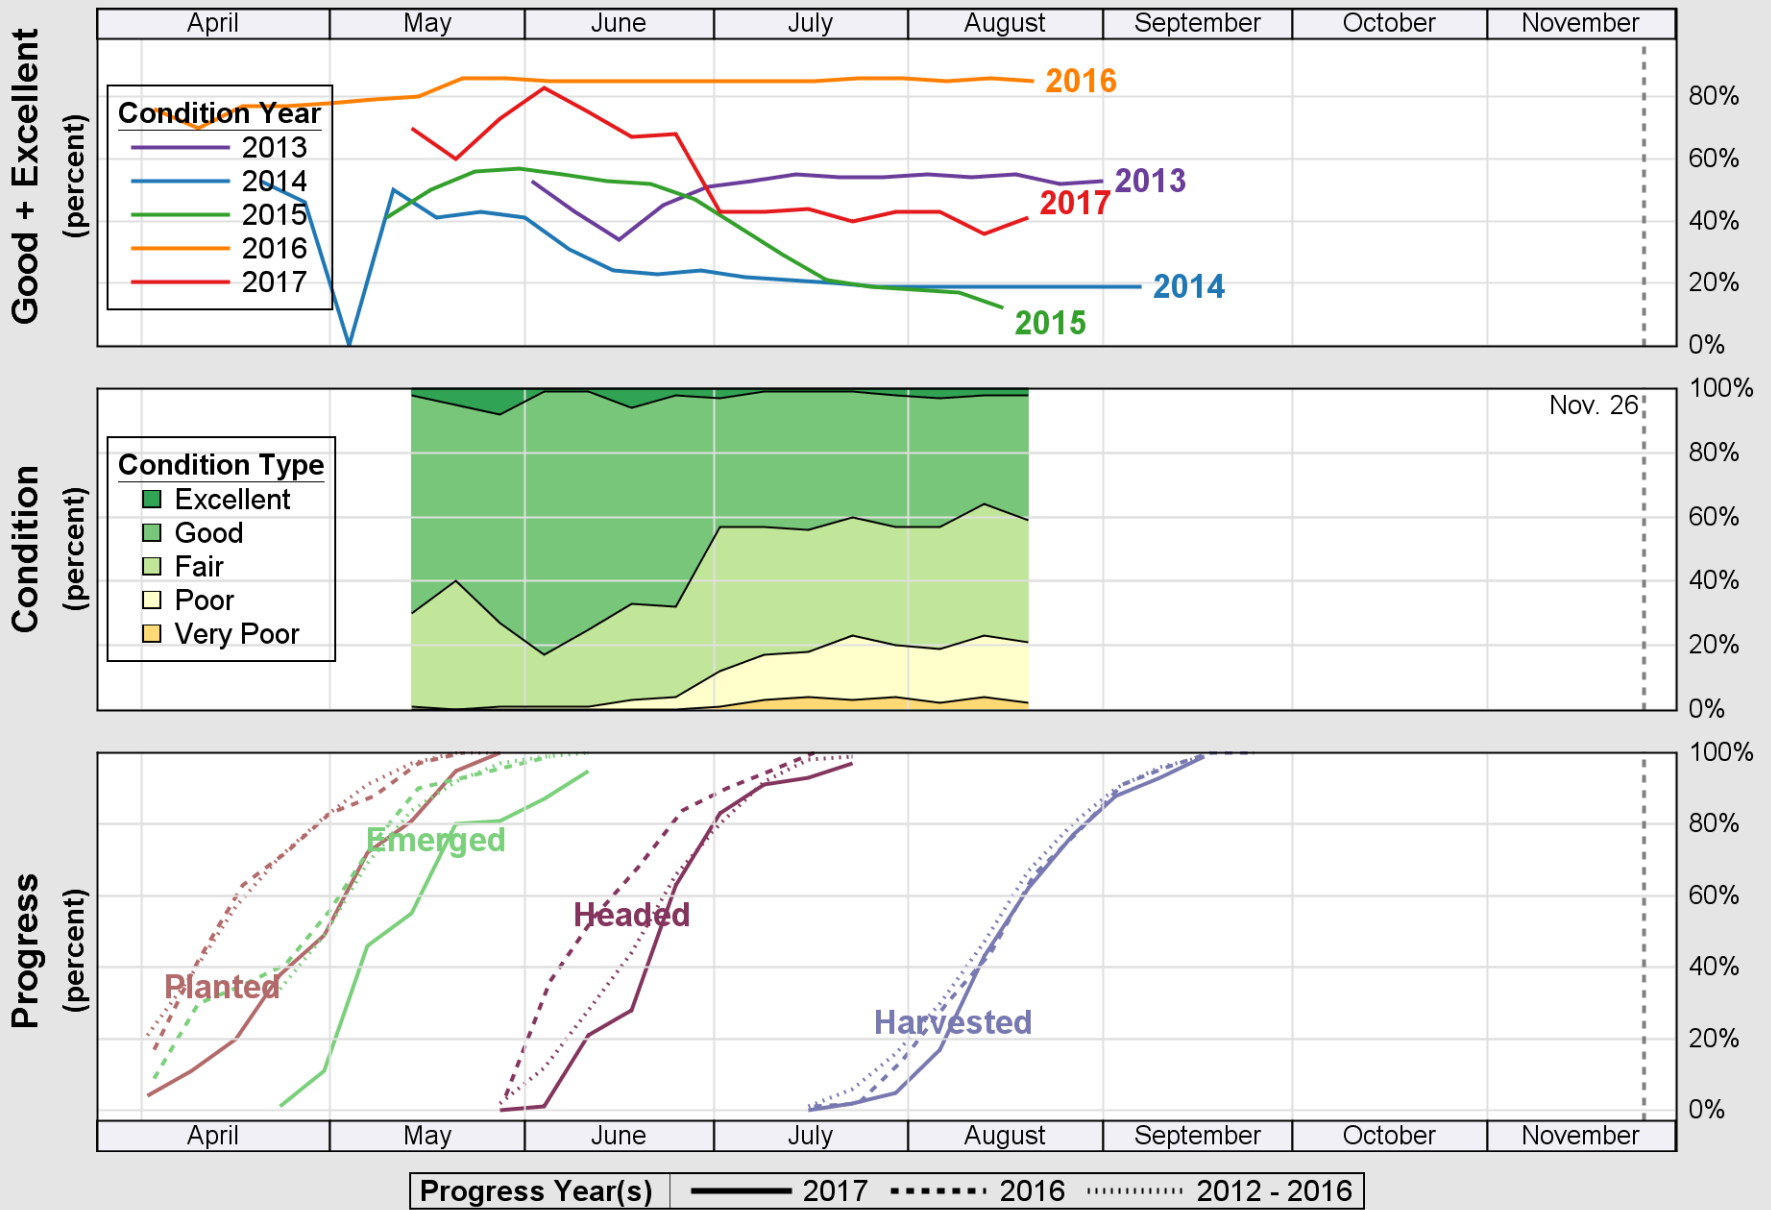

USDA

Crop Progress and Condition: Spring Wheat in Washington , 2017

NASS

Source: National Agricultural Statistics Service (NASS), Crop Progress Report