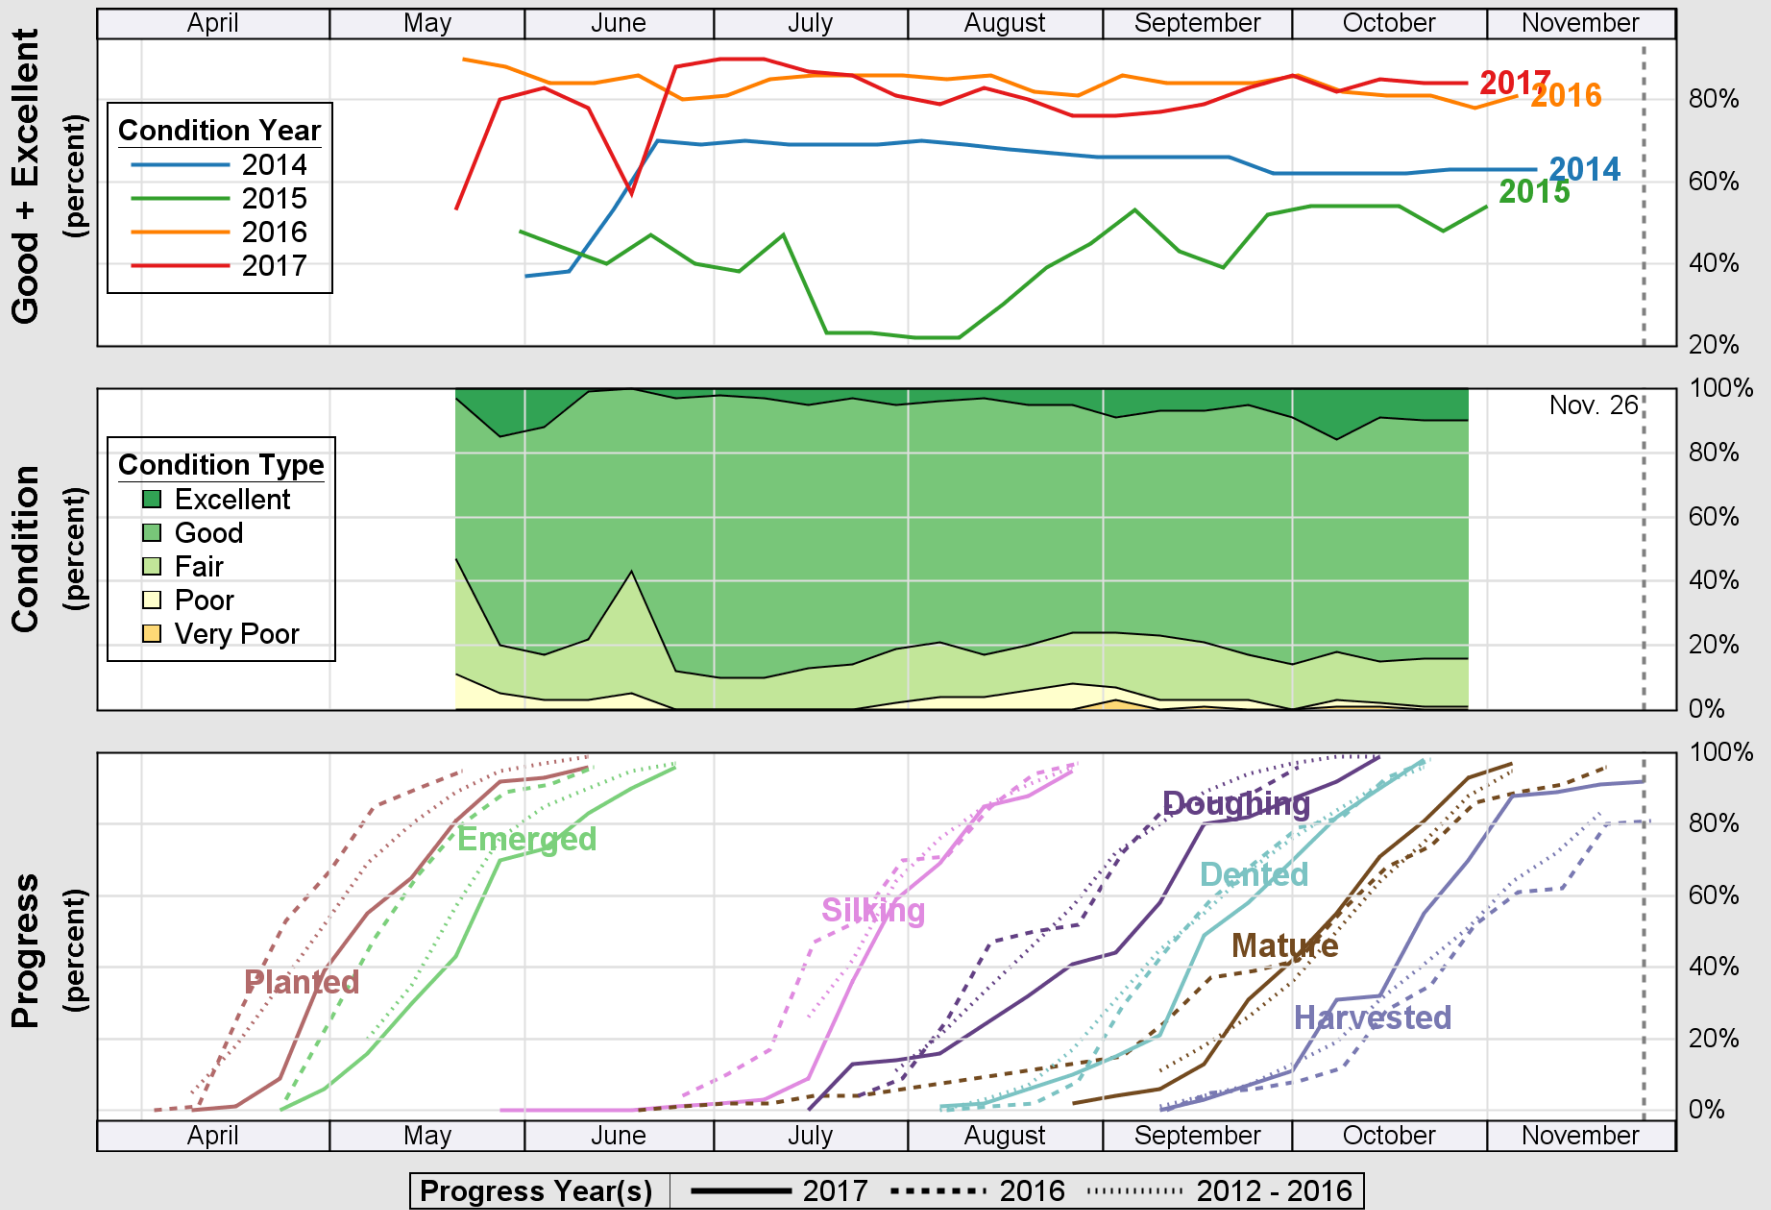

### Crop Progress and Condition: Barley in Washington , 2017

NASS

Source: National Agricultural Statistics Service (NASS), Crop Progress Report

USDA

# Crop Progress and Condition: Corn in Washington , 2017

NASS

Source: National Agricultural Statistics Service (NASS), Crop Progress Report

USDA

### Crop Progress and Condition: Oats in Washington , 2017

NASS

Source: National Agricultural Statistics Service (NASS), Crop Progress Report

**USDA Crop Progress and Condition: Pasture and Range in Washington , 2017 NASS**