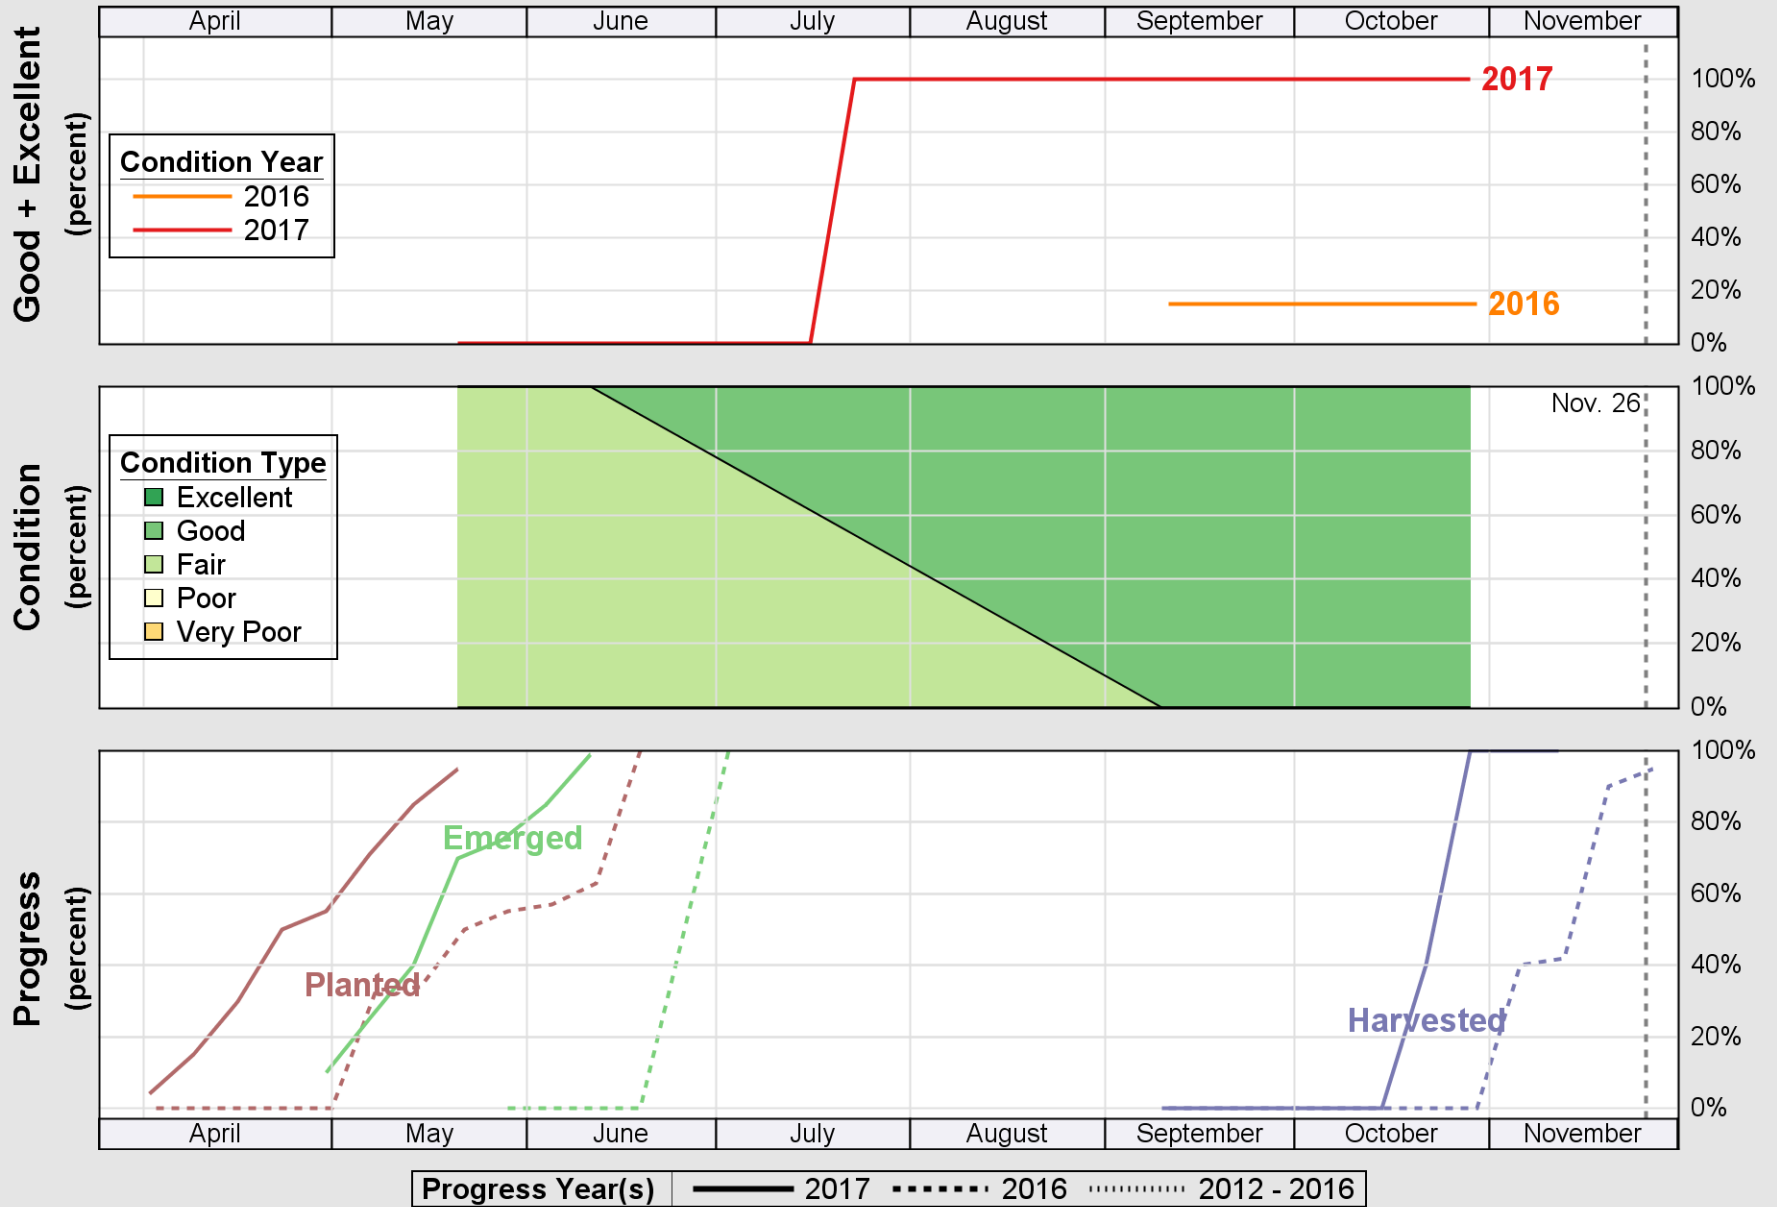

# Crop Progress and Condition: Spring Wheat in Washington , 2017

NASS

Source: National Agricultural Statistics Service (NASS), Crop Progress Report

USDA

### Crop Progress and Condition: Sugar Beets in Washington , 2017

NASS

Source: National Agricultural Statistics Service (NASS), Crop Progress Report

USDA