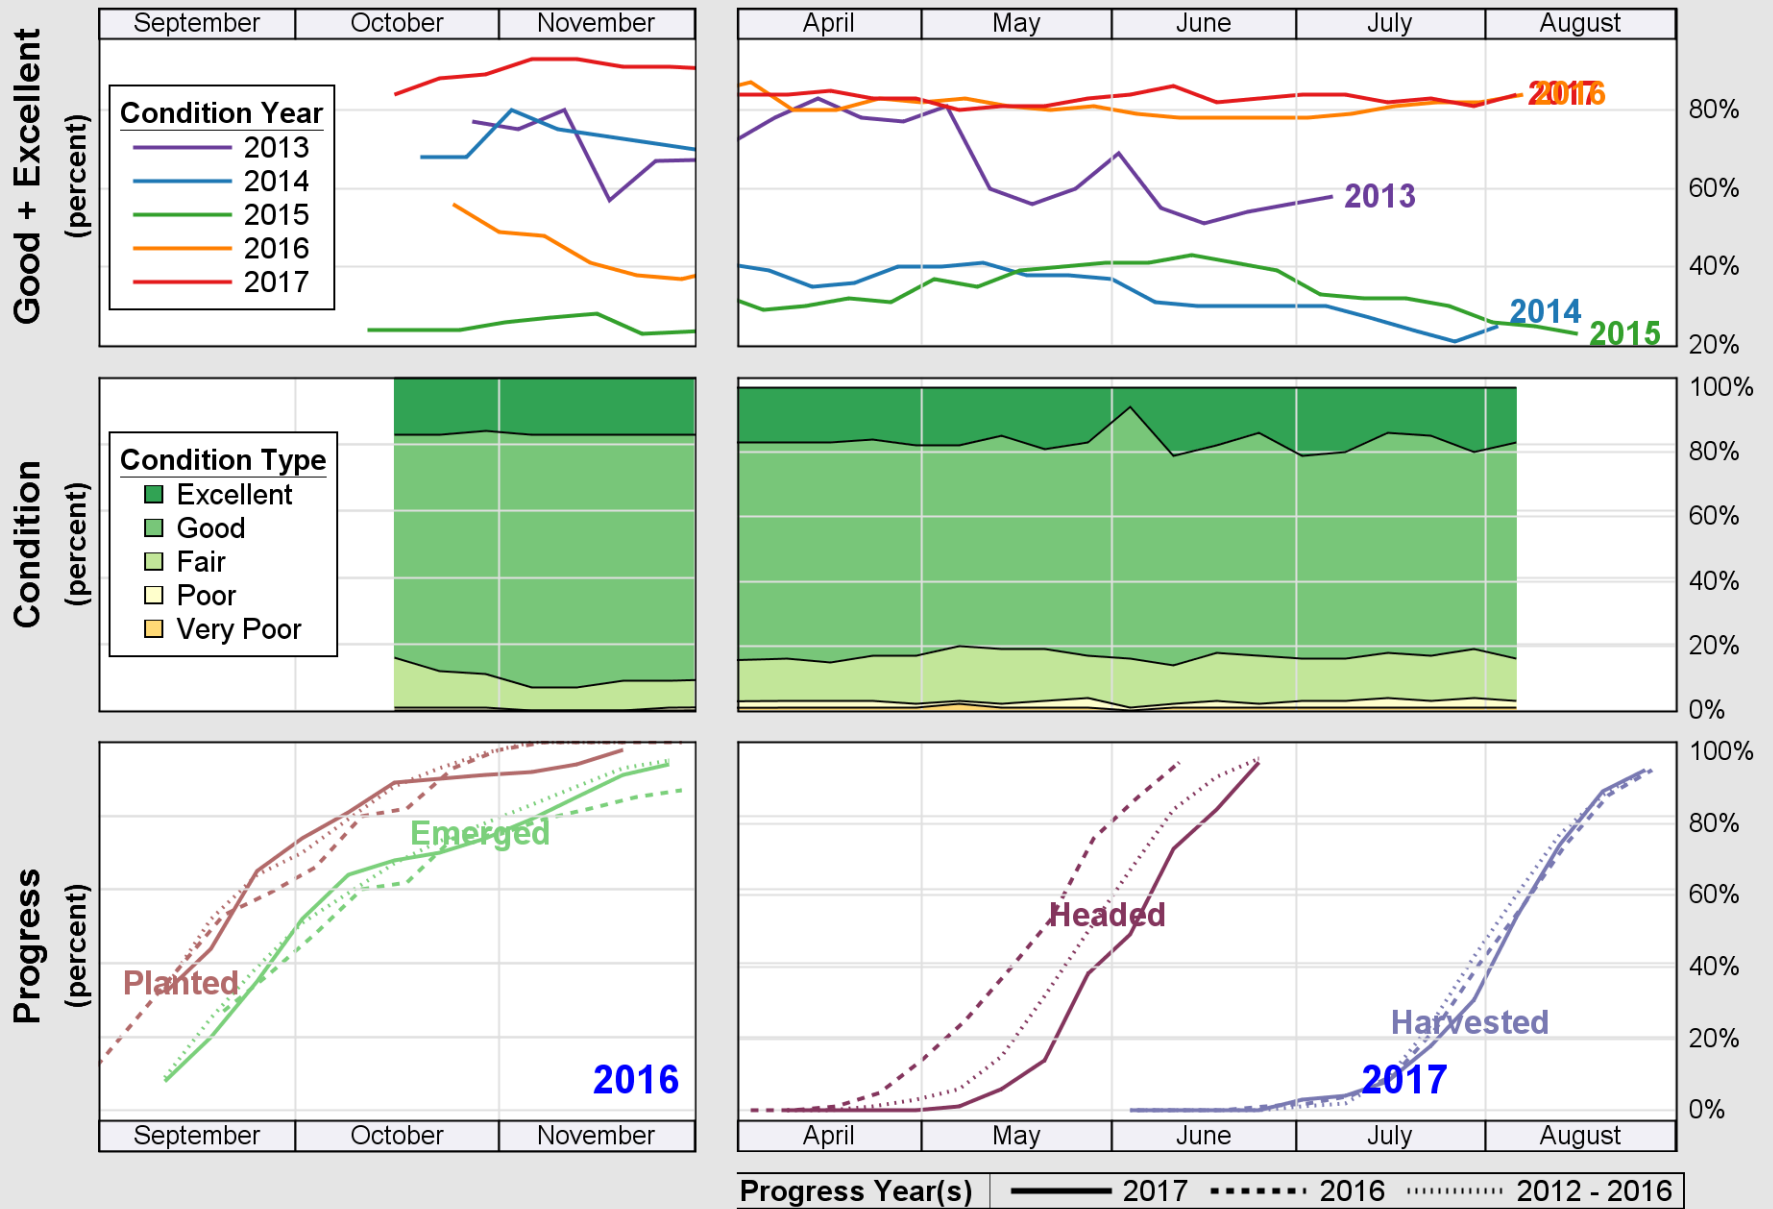

# Crop Progress and Condition: Spring Wheat in Washington , 2017

NASS

Source: National Agricultural Statistics Service (NASS), Crop Progress Report

USDA

### Crop Progress and Condition: Sugar Beets in Washington , 2017

NASS

Source: National Agricultural Statistics Service (NASS), Crop Progress Report

USDA

# Crop Progress and Condition: Winter Wheat in Washington , 2017

NASS

Source: National Agricultural Statistics Service (NASS), Crop Progress Report