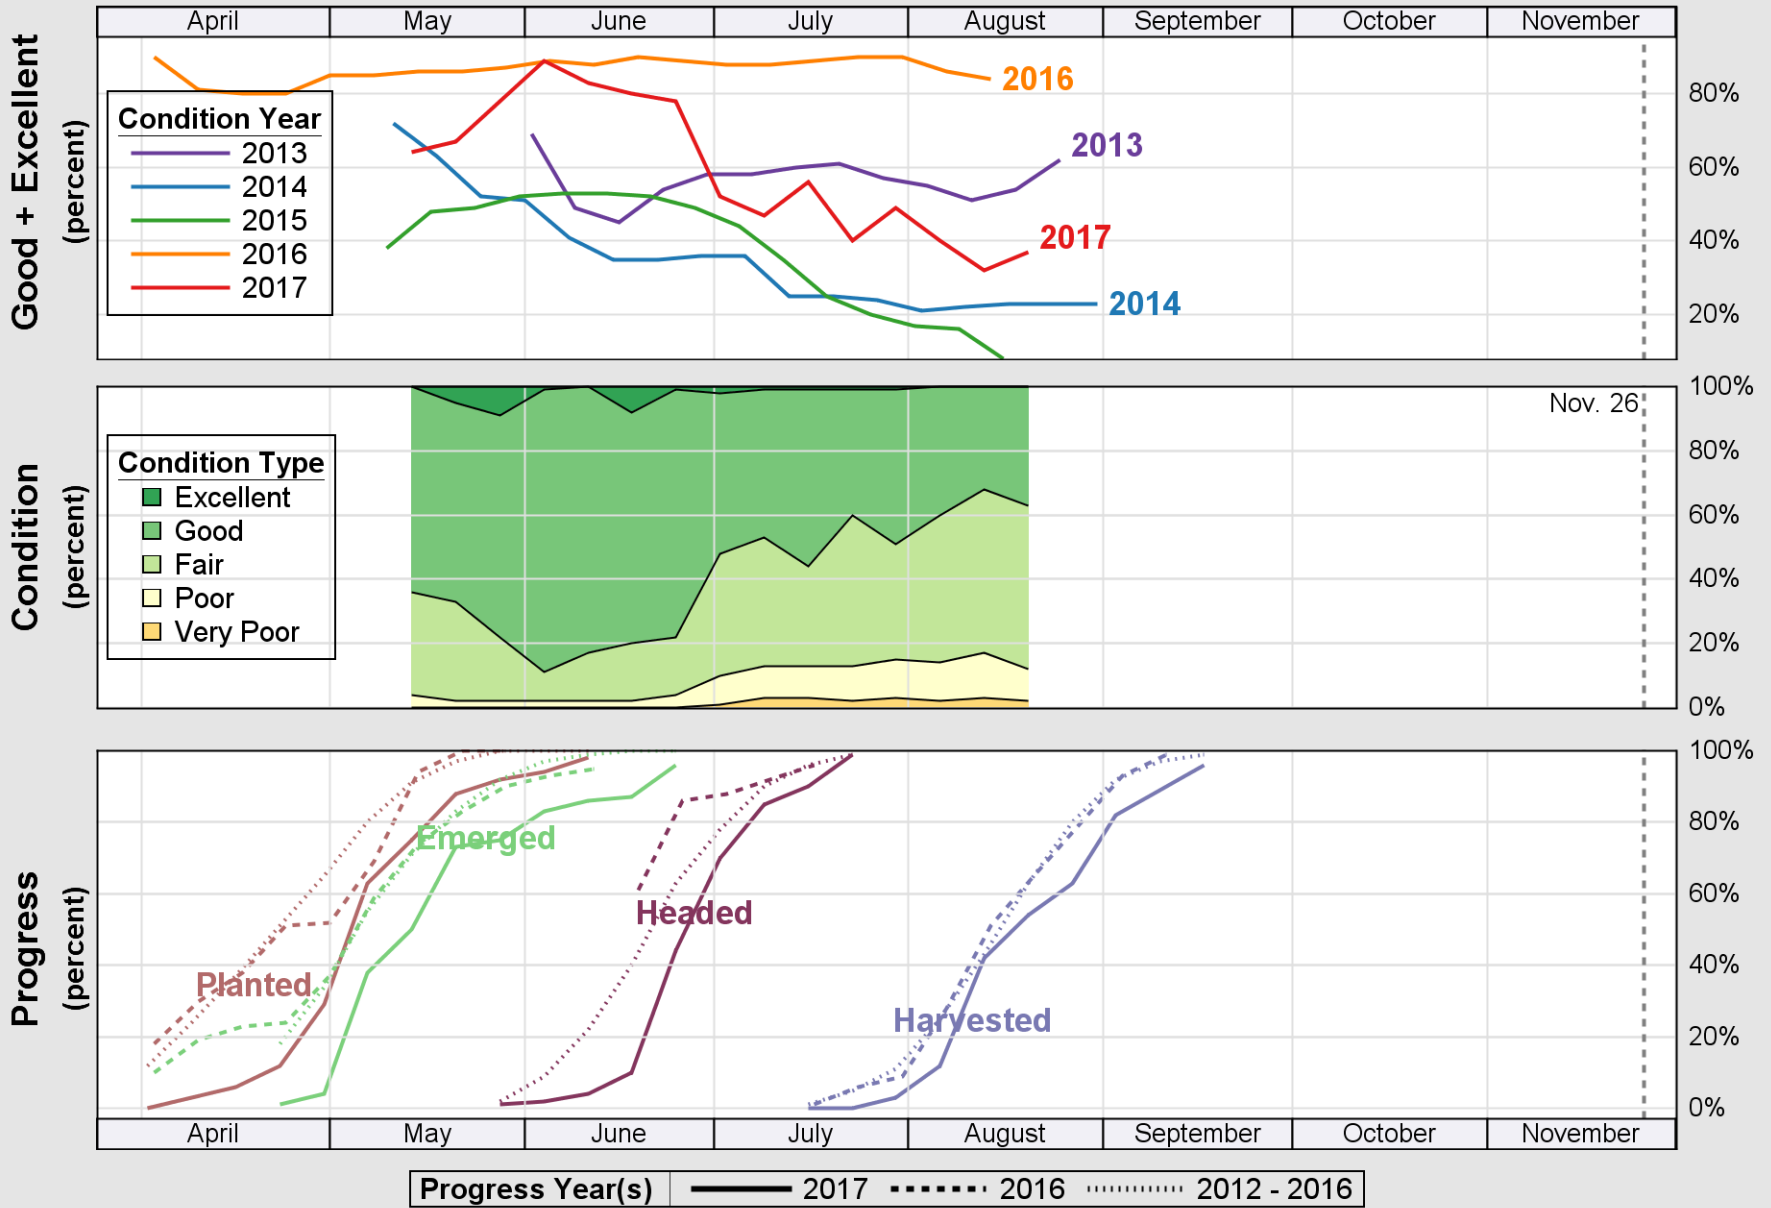

### Crop Progress and Condition: Barley in Washington , 2017

NASS

Source: National Agricultural Statistics Service (NASS), Crop Progress Report

USDA

# Crop Progress and Condition: Corn in Washington , 2017

NASS

Source: National Agricultural Statistics Service (NASS), Crop Progress Report

USDA