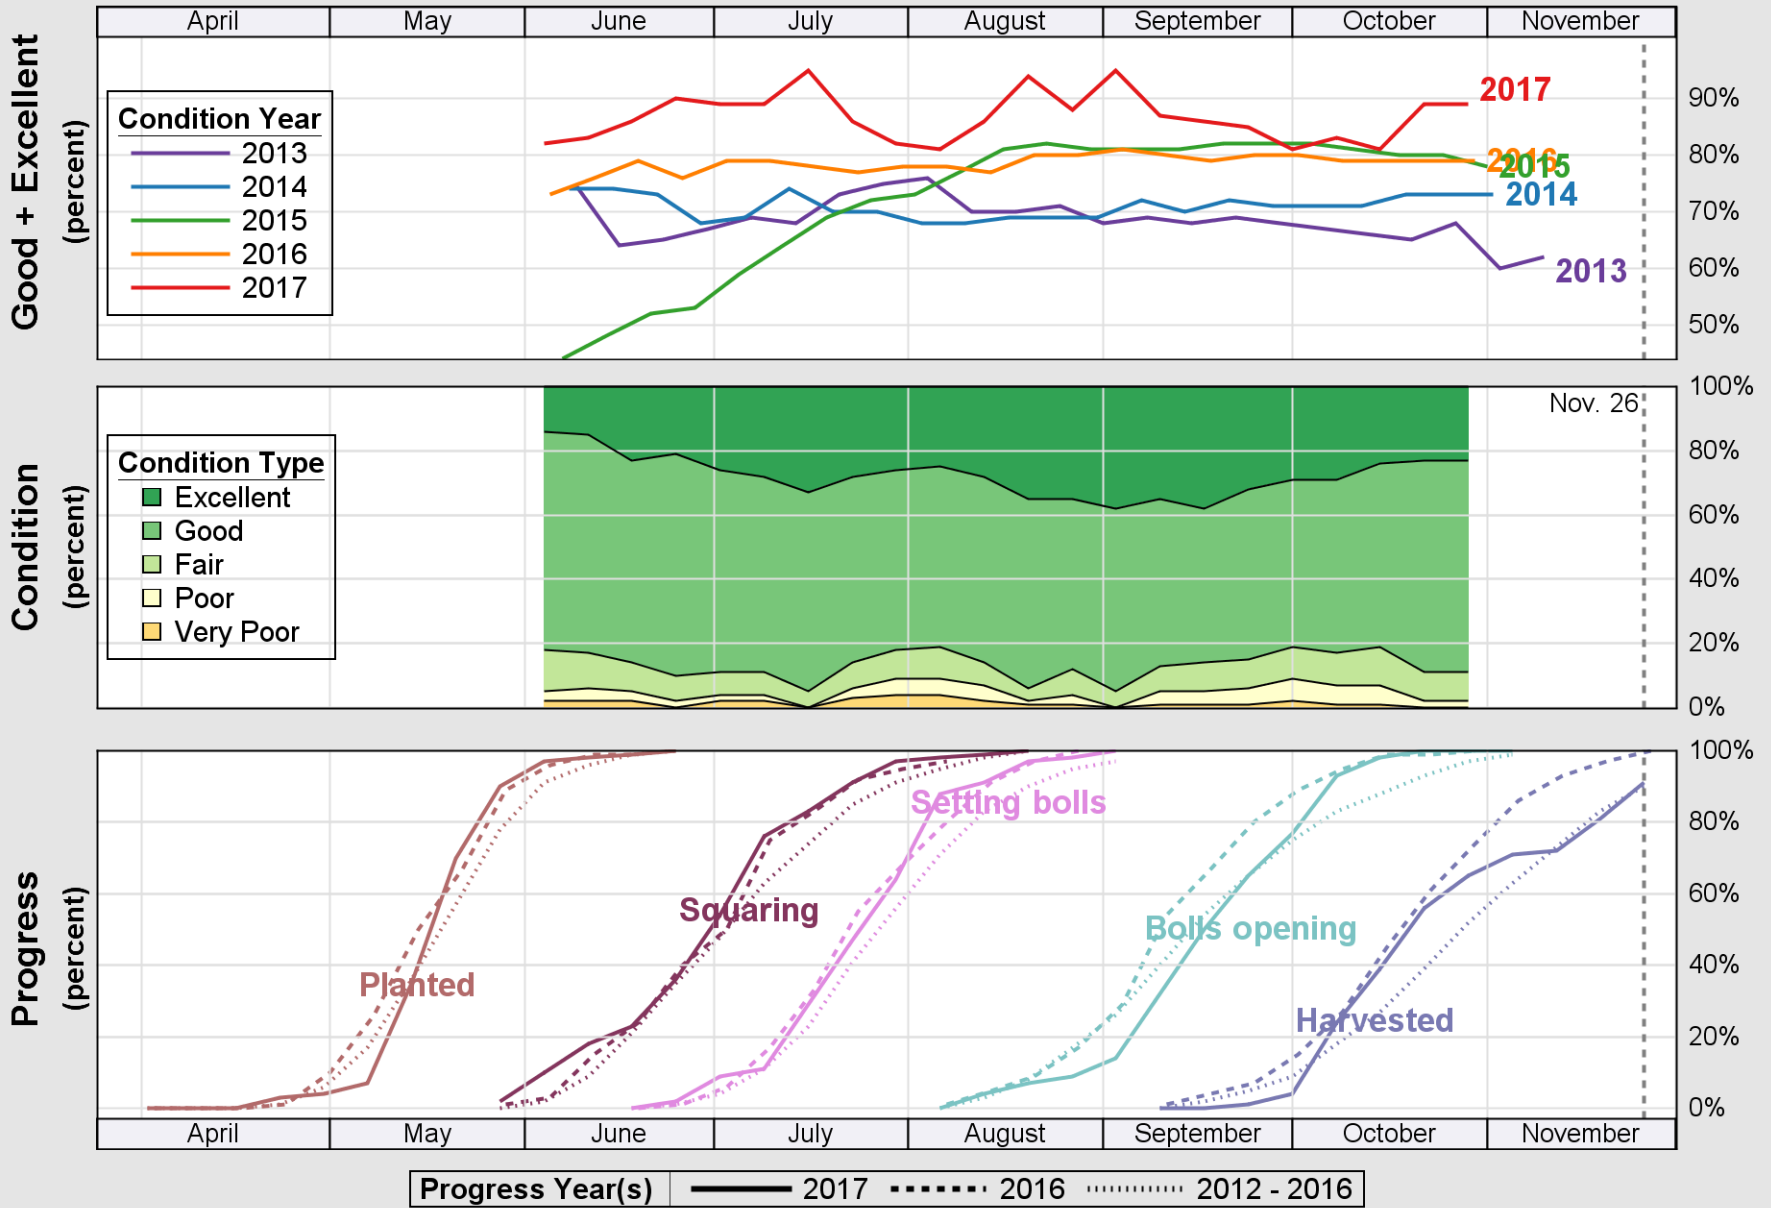

USDA

Crop Progress and Condition: Corn in Tennessee , 2017

NASS

Source: National Agricultural Statistics Service (NASS), Crop Progress Report

USDA

Crop Progress and Condition: Cotton in Tennessee , 2017

NASS

Source: National Agricultural Statistics Service (NASS), Crop Progress Report

USDA

Crop Progress and Condition: Pasture and Range in Tennessee, 2017

NASS

Source: National Agricultural Statistics Service (NASS), Crop Progress Report

Source: National Agricultural Statistics Service (NASS), Crop Progress Report

Source: National Agricultural Statistics Service (NASS), Crop Progress Report