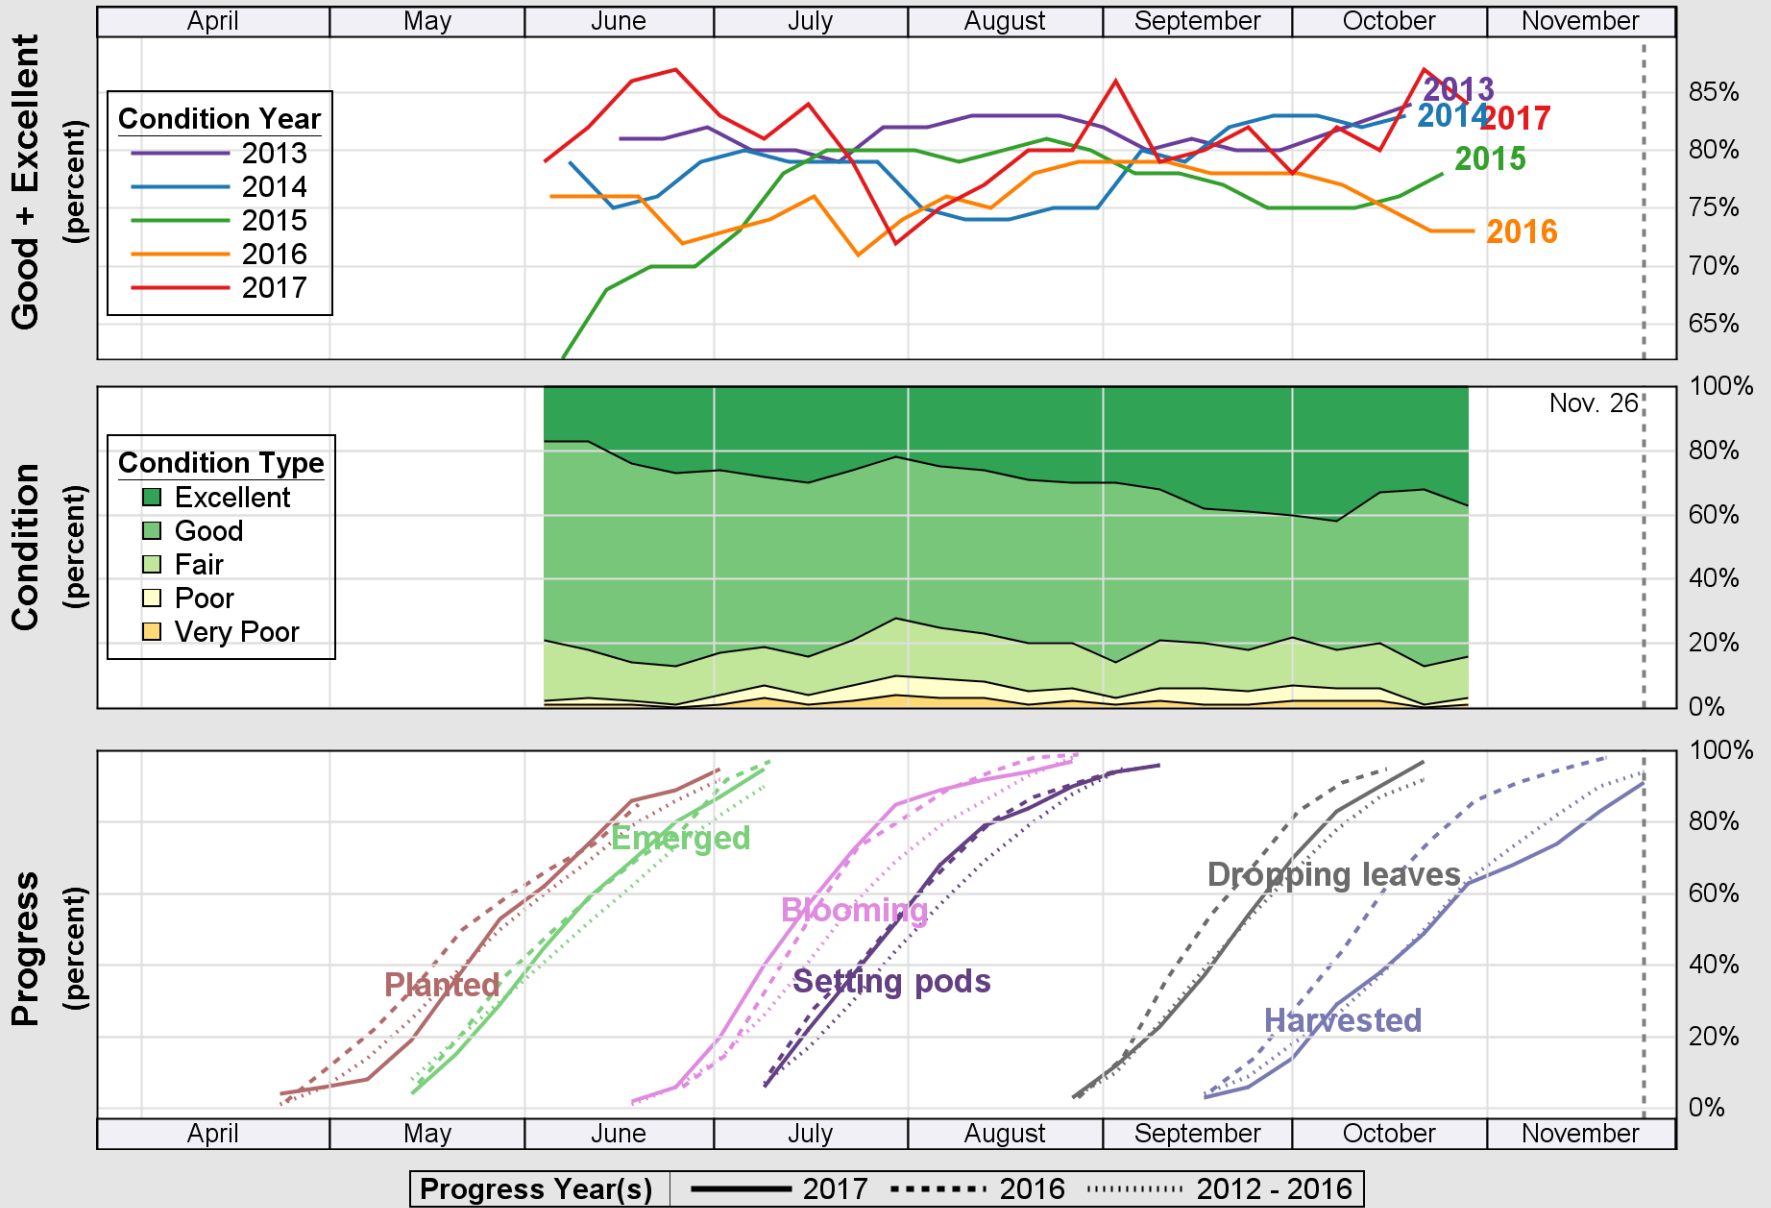

USDA

Crop Progress and Condition: Corn in Tennessee , 2017

NASS

Source: National Agricultural Statistics Service (NASS), Crop Progress Report

USDA

Crop Progress and Condition: Cotton in Tennessee , 2017

NASS

Source: National Agricultural Statistics Service (NASS), Crop Progress Report

USDA

Crop Progress and Condition: Pasture and Range in Tennessee, 2017

NASS

Source: National Agricultural Statistics Service (NASS), Crop Progress Report

Source: National Agricultural Statistics Service (NASS), Crop Progress Report

Source: National Agricultural Statistics Service (NASS), Crop Progress Report