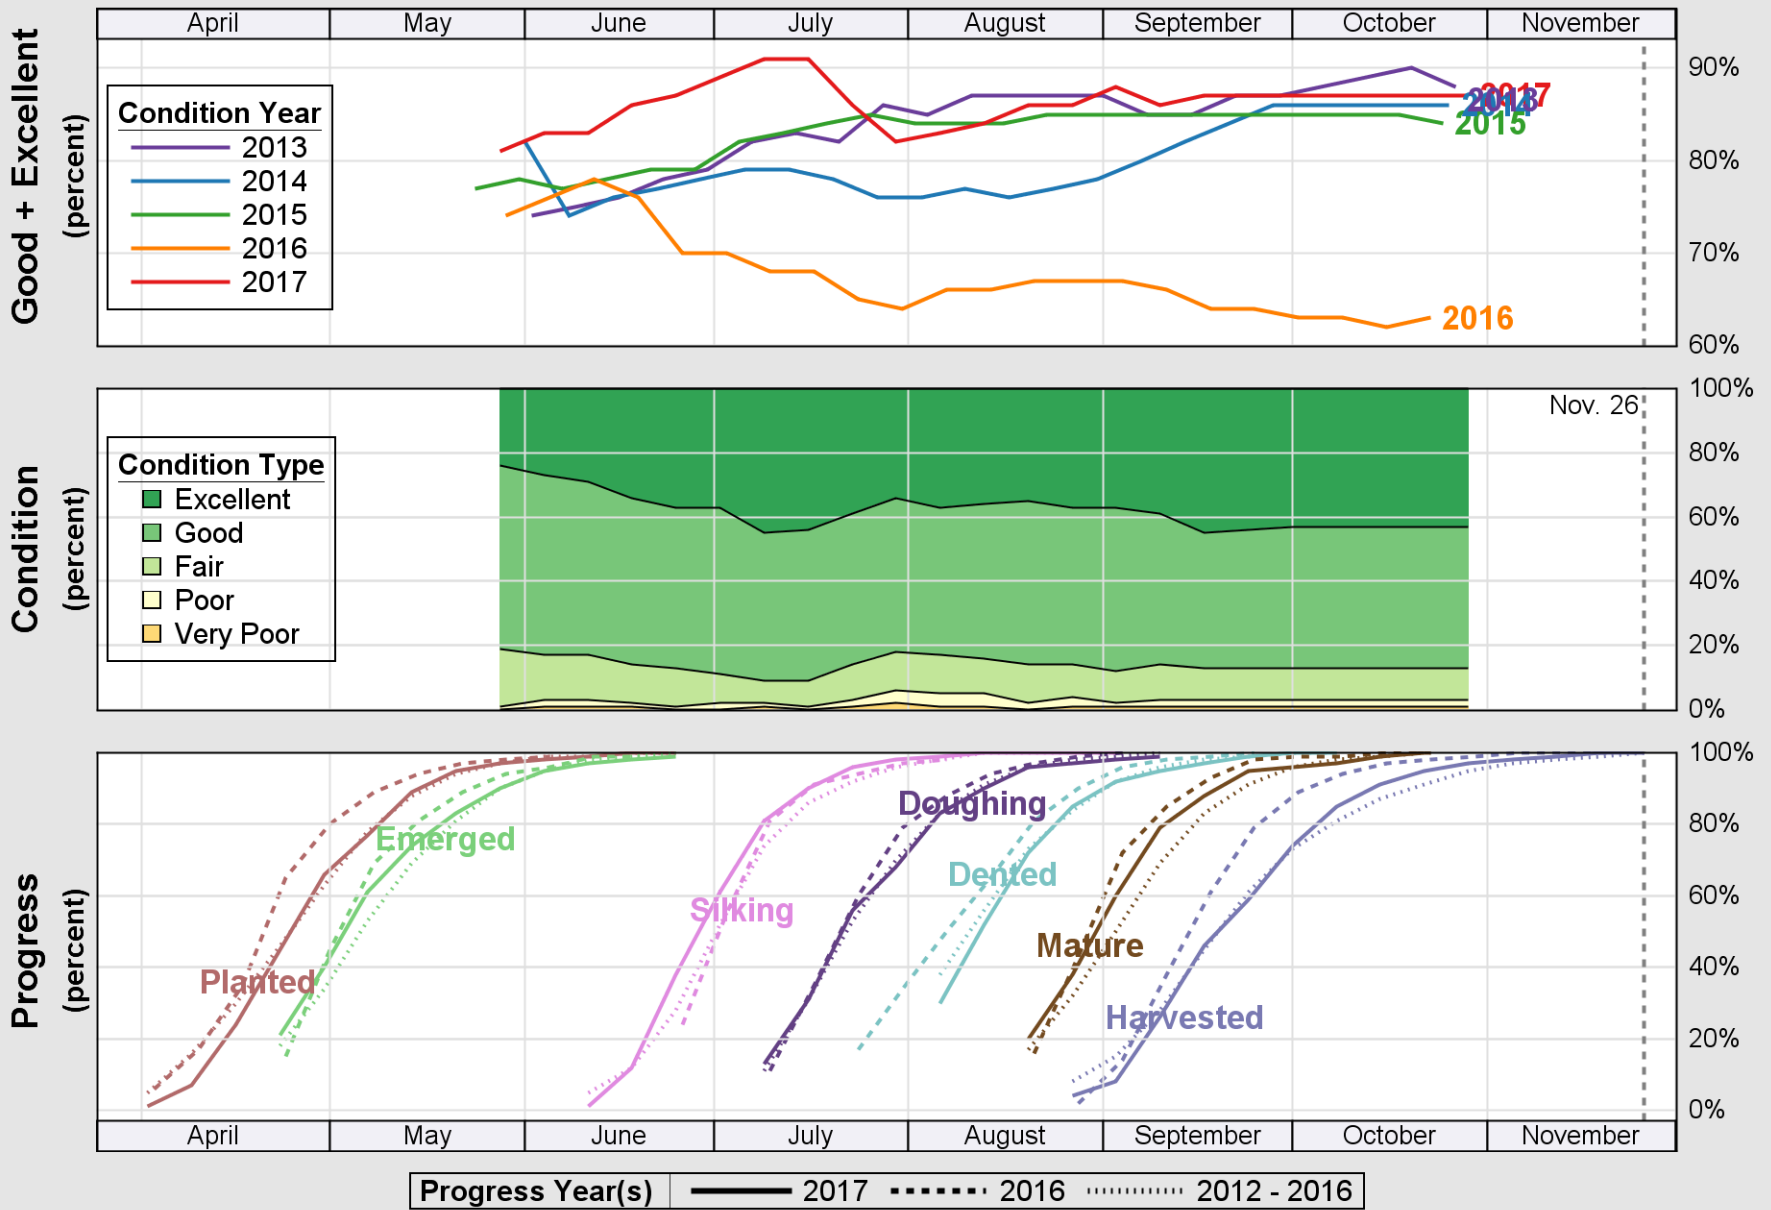

USDA

Crop Progress and Condition: Corn in Tennessee , 2017

NASS

Source: National Agricultural Statistics Service (NASS), Crop Progress Report

USDA

Crop Progress and Condition: Cotton in Tennessee , 2017

NASS

Source: National Agricultural Statistics Service (NASS), Crop Progress Report

USDA

Crop Progress and Condition: Pasture and Range in Tennessee, 2017

NASS

Source: National Agricultural Statistics Service (NASS), Crop Progress Report

Source: National Agricultural Statistics Service (NASS), Crop Progress Report

Source: National Agricultural Statistics Service (NASS), Crop Progress Report