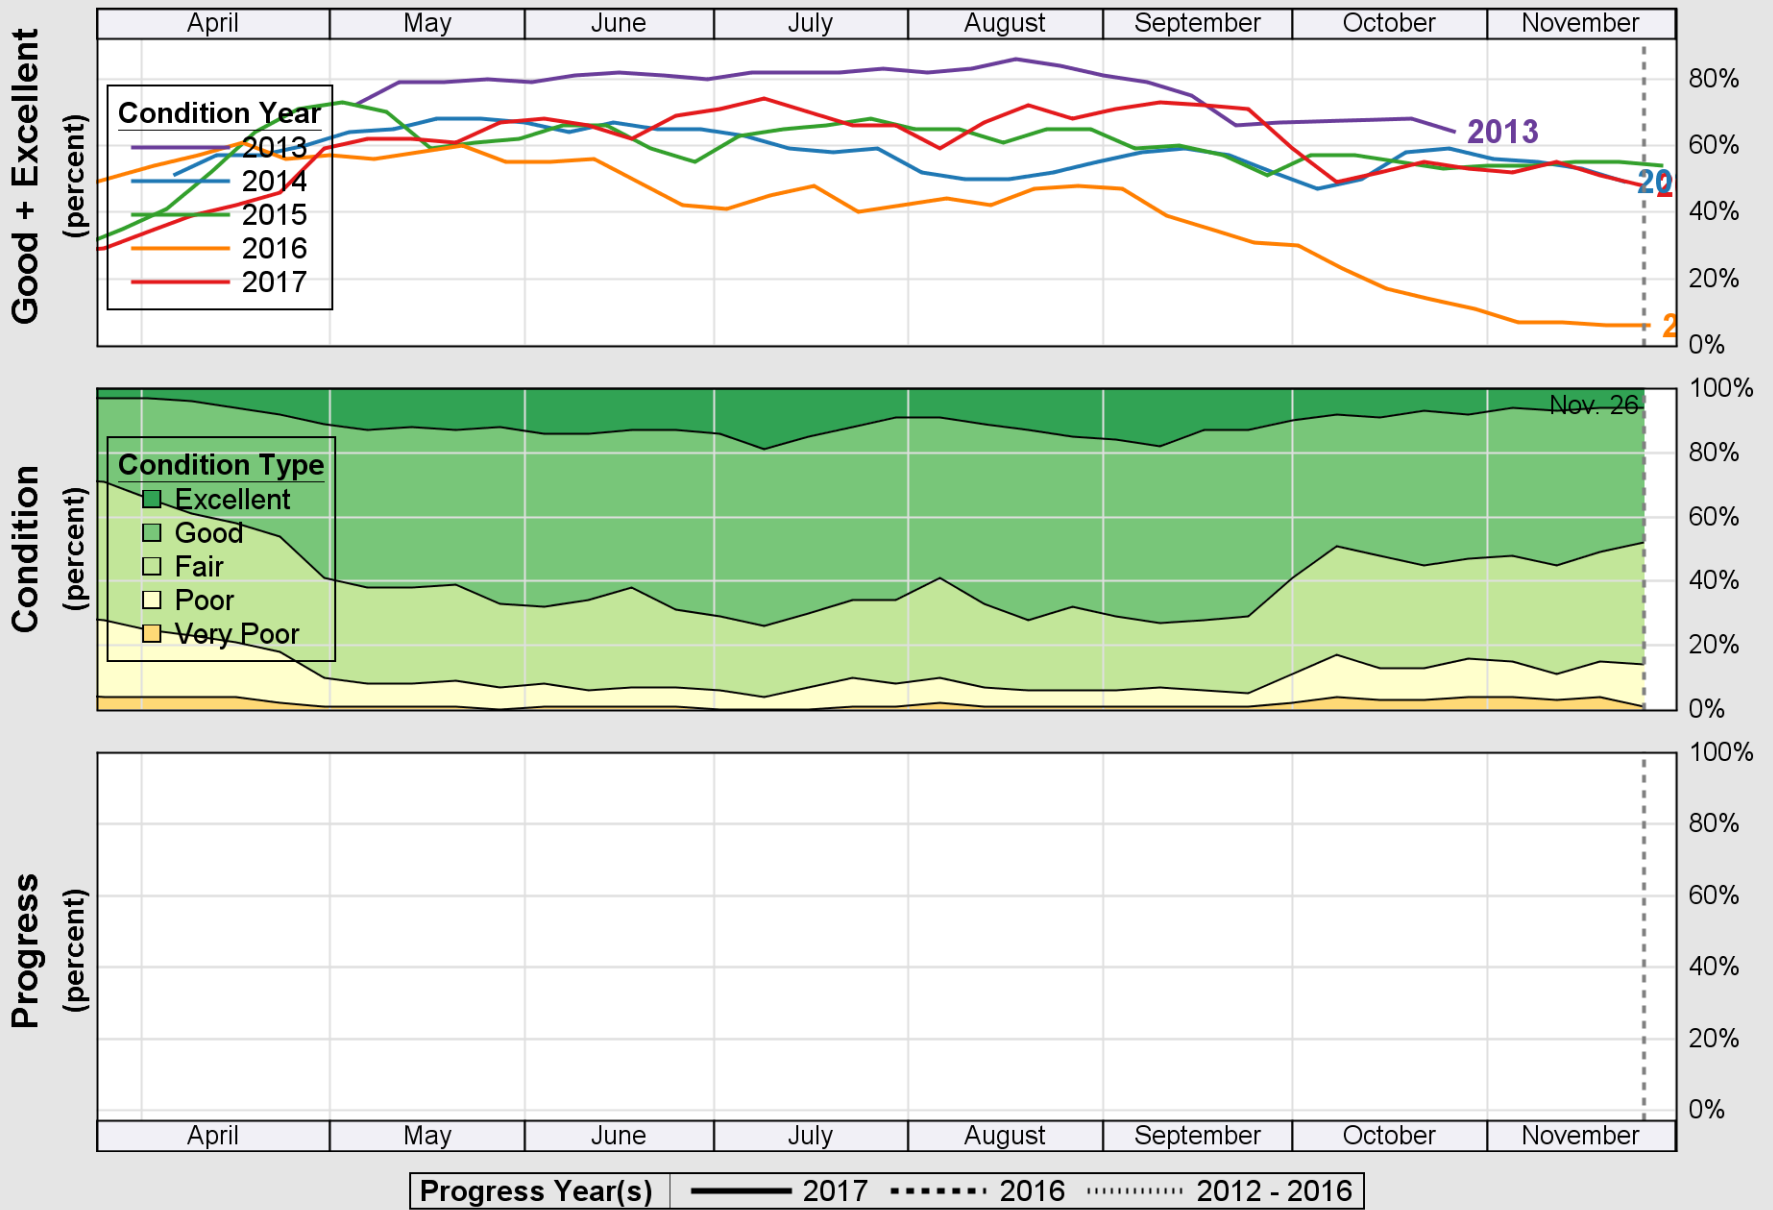

USDA

Crop Progress and Condition: Corn in Tennessee , 2017

NASS

Source: National Agricultural Statistics Service (NASS), Crop Progress Report

USDA

Crop Progress and Condition: Cotton in Tennessee , 2017

NASS

Source: National Agricultural Statistics Service (NASS), Crop Progress Report

USDA

Crop Progress and Condition: Pasture and Range in Tennessee, 2017

NASS

Source: National Agricultural Statistics Service (NASS), Crop Progress Report

Source: National Agricultural Statistics Service (NASS), Crop Progress Report

Source: National Agricultural Statistics Service (NASS), Crop Progress Report