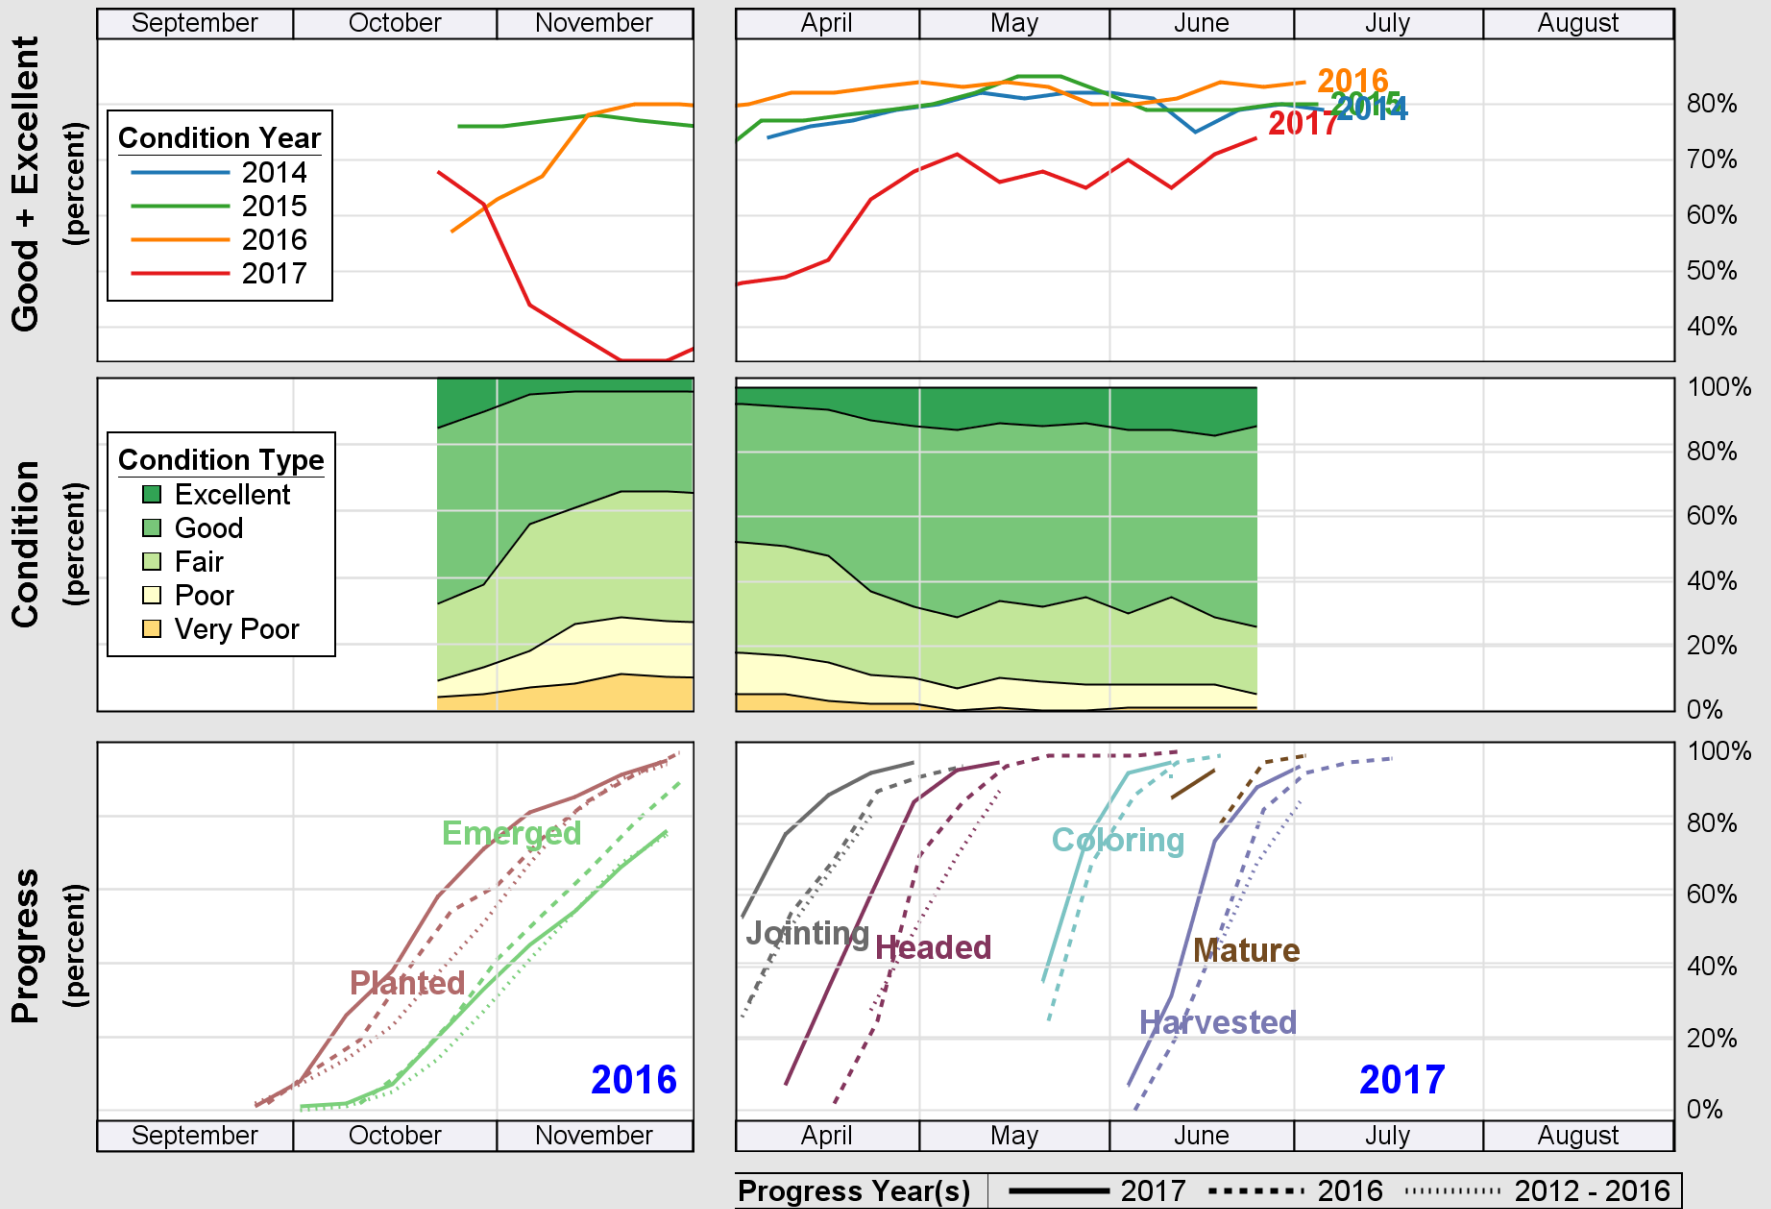

USDA

Crop Progress and Condition: Corn in Tennessee , 2017

NASS

Source: National Agricultural Statistics Service (NASS), Crop Progress Report

USDA

Crop Progress and Condition: Cotton in Tennessee , 2017

NASS

Source: National Agricultural Statistics Service (NASS), Crop Progress Report

USDA

Crop Progress and Condition: Pasture and Range in Tennessee, 2017

NASS

Source: National Agricultural Statistics Service (NASS), Crop Progress Report

Source: National Agricultural Statistics Service (NASS), Crop Progress Report

Source: National Agricultural Statistics Service (NASS), Crop Progress Report