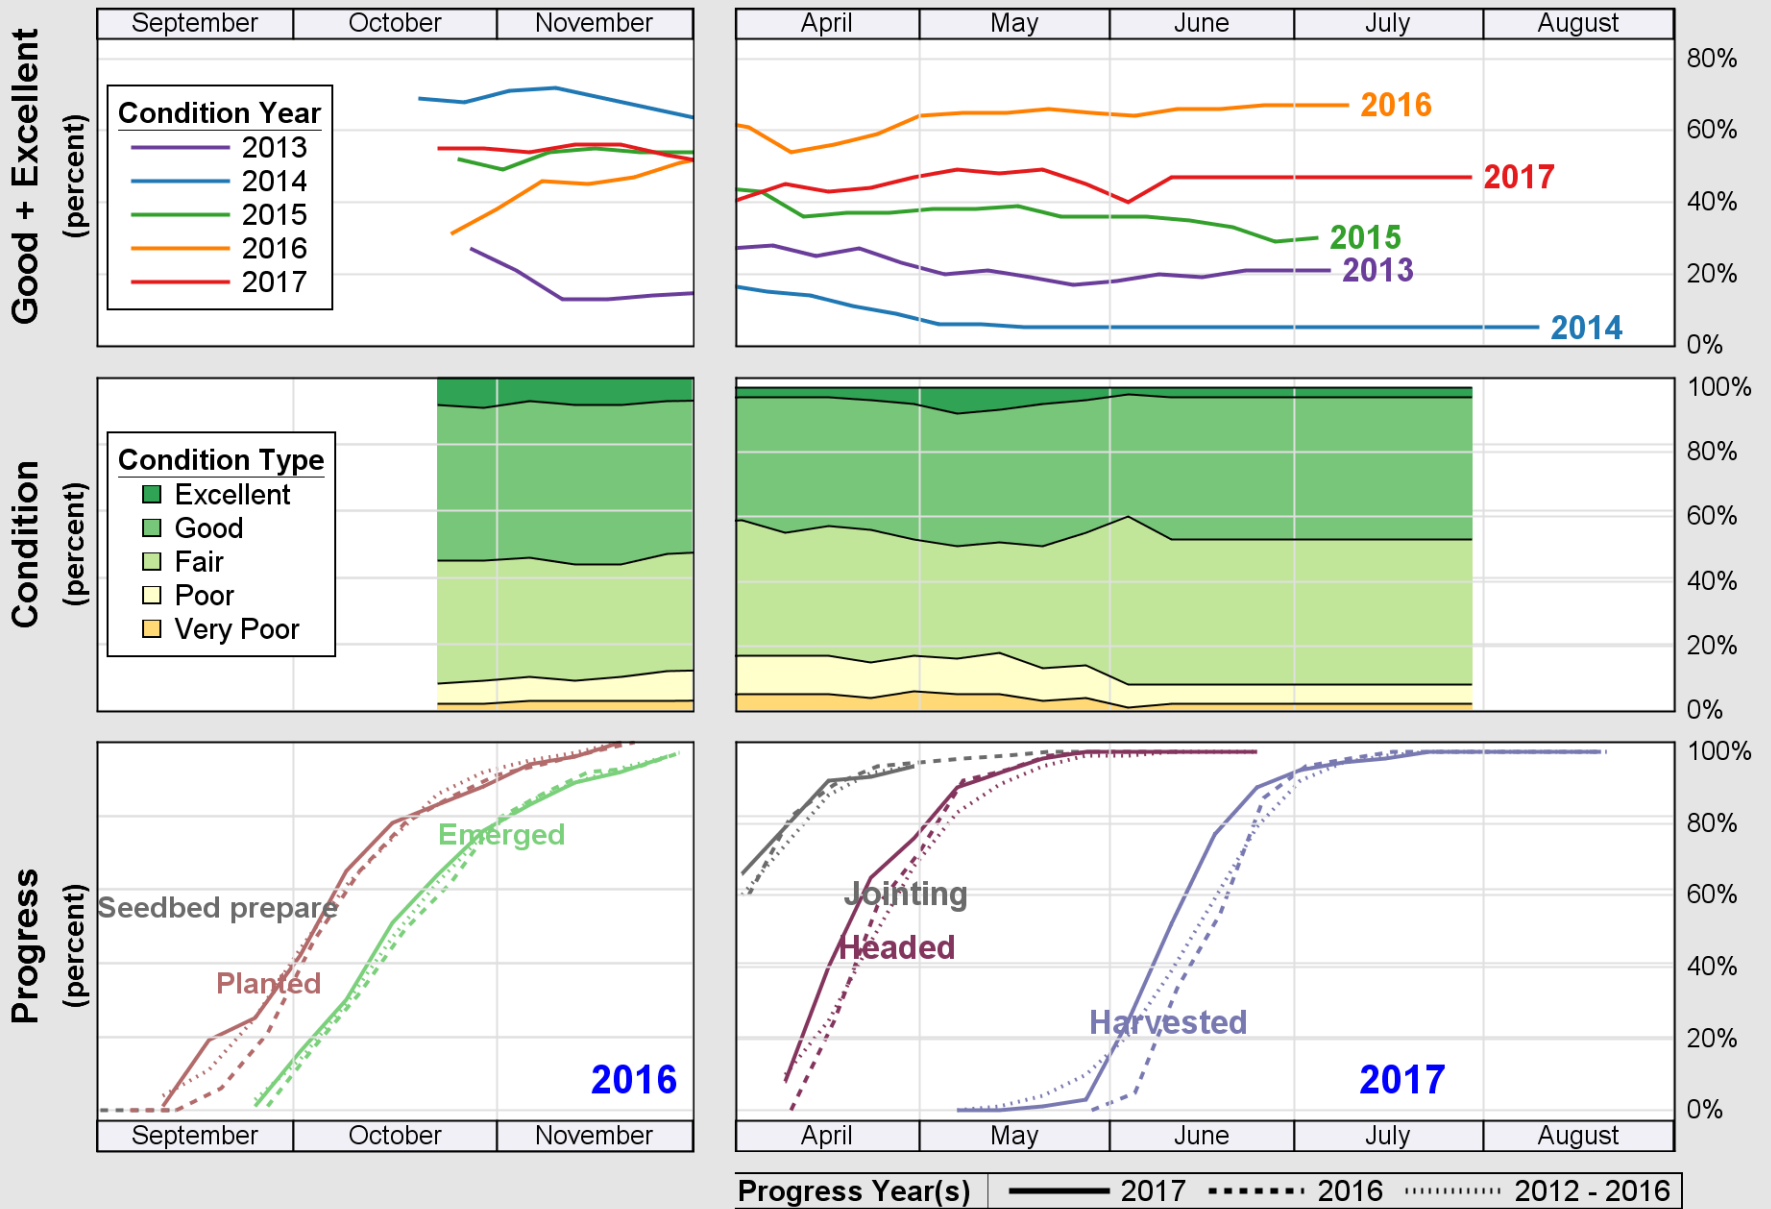

NASS

Source: National Agricultural Statistics Service (NASS), Crop Progress Report

USDA

Crop Progress and Condition: Sorghum in Oklahoma , 2017

NASS

Source: National Agricultural Statistics Service (NASS), Crop Progress Report

USDA

Crop Progress and Condition: Soybeans in Oklahoma , 2017

NASS

Source: National Agricultural Statistics Service (NASS), Crop Progress Report

USDA

Crop Progress and Condition: Winter Wheat in Oklahoma, 2017

NASS

Source: National Agricultural Statistics Service (NASS), Crop Progress Report