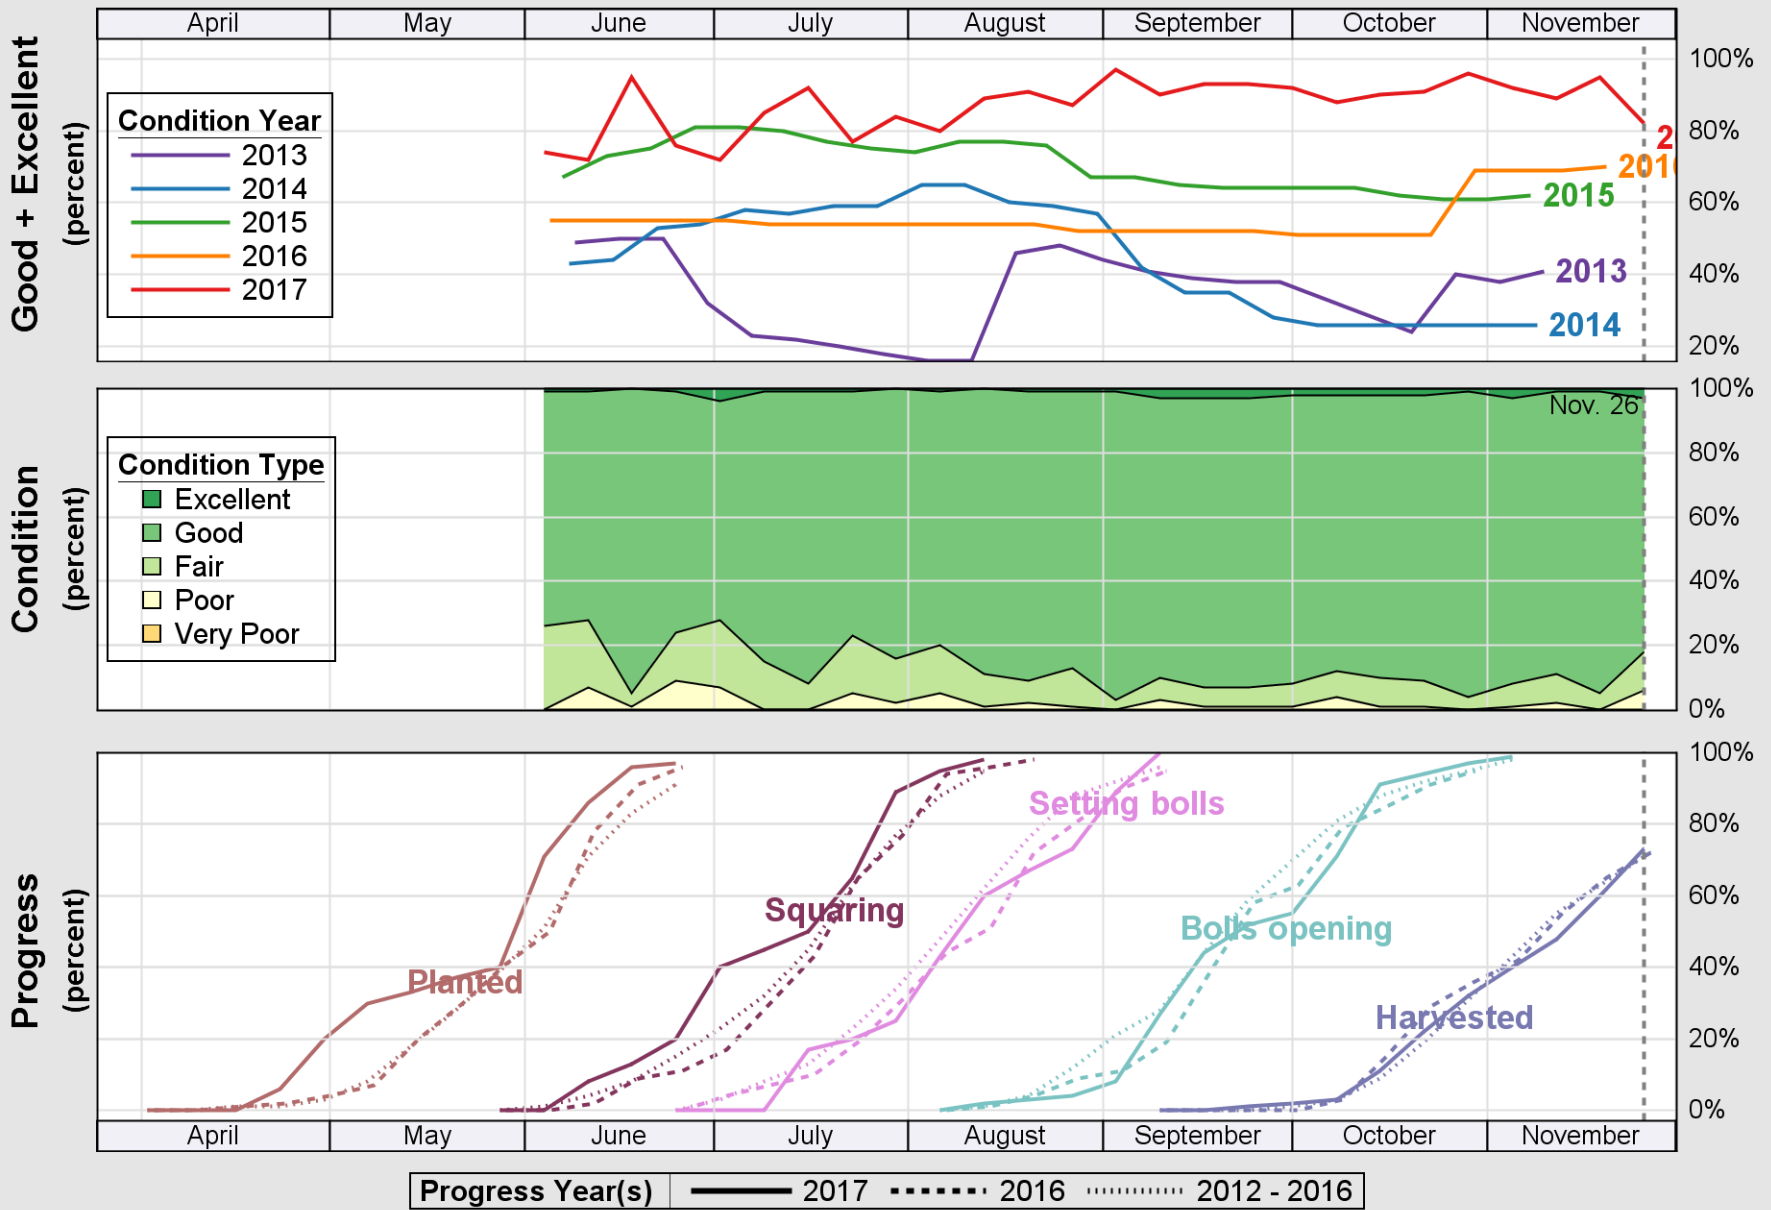

USDA

Crop Progress and Condition: Corn in Oklahoma , 2017

NASS

Source: National Agricultural Statistics Service (NASS), Crop Progress Report

USDA

Crop Progress and Condition: Cotton in Oklahoma , 2017

NASS

Source: National Agricultural Statistics Service (NASS), Crop Progress Report

USDA

Crop Progress and Condition: Pasture and Range in Oklahoma , 2017

NASS

Source: National Agricultural Statistics Service (NASS), Crop Progress Report

USDA

Crop Progress and Condition: Peanuts in Oklahoma , 2017