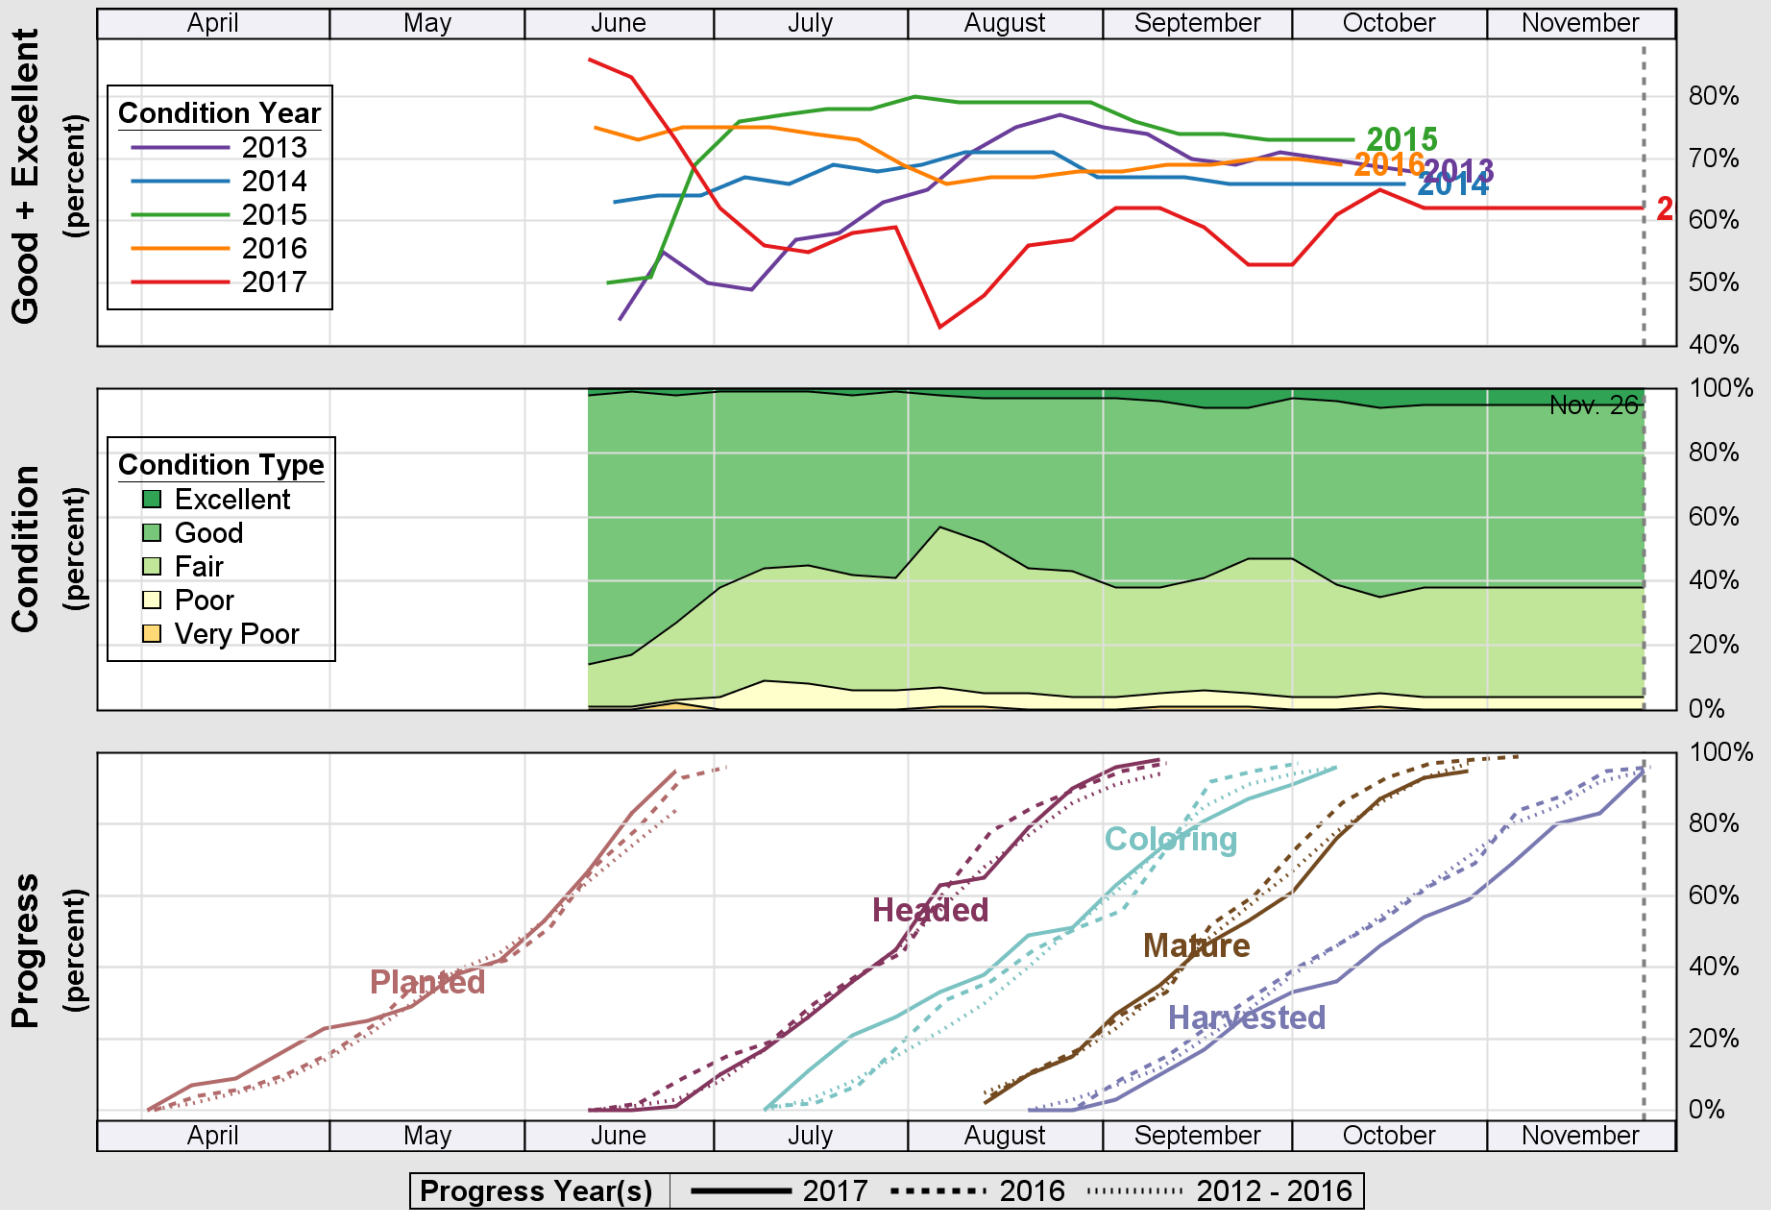

USDA

Crop Progress and Condition: Pasture and Range in Oklahoma , 2017

NASS

Source: National Agricultural Statistics Service (NASS), Crop Progress Report

USDA

Crop Progress and Condition: Peanuts in Oklahoma , 2017

NASS

Source: National Agricultural Statistics Service (NASS), Crop Progress Report

USDA

Crop Progress and Condition: Sorghum in Oklahoma , 2017

NASS

Source: National Agricultural Statistics Service (NASS), Crop Progress Report

USDA

Crop Progress and Condition: Soybeans in Oklahoma , 2017

NASS

Source: National Agricultural Statistics Service (NASS), Crop Progress Report

USDA

Crop Progress and Condition: Winter Wheat in Oklahoma, 2017