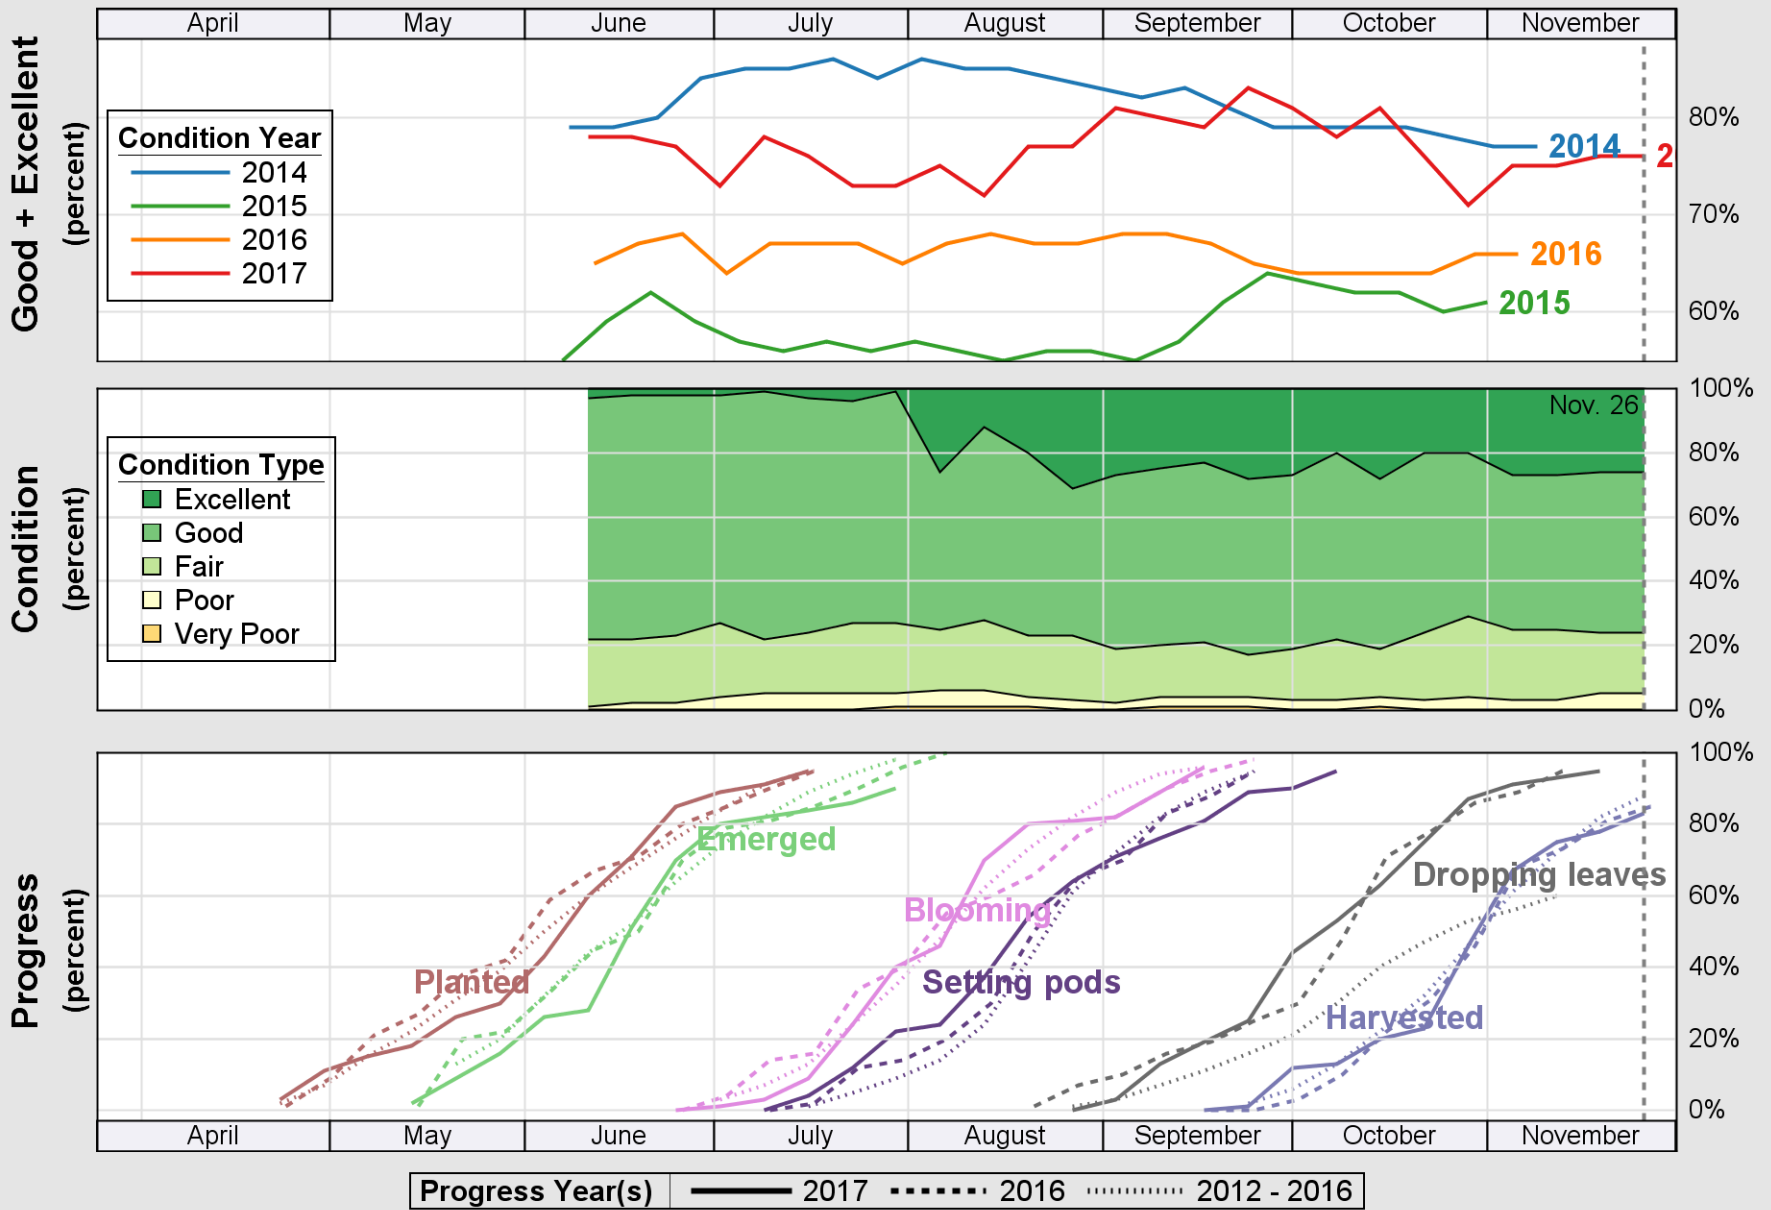

USDA

Crop Progress and Condition: Pasture and Range in Oklahoma , 2017

NASS

Source: National Agricultural Statistics Service (NASS), Crop Progress Report

USDA

Crop Progress and Condition: Peanuts in Oklahoma , 2017

NASS

Source: National Agricultural Statistics Service (NASS), Crop Progress Report

USDA

Crop Progress and Condition: Sorghum in Oklahoma , 2017

NASS

Source: National Agricultural Statistics Service (NASS), Crop Progress Report

USDA

Crop Progress and Condition: Soybeans in Oklahoma , 2017

NASS

Source: National Agricultural Statistics Service (NASS), Crop Progress Report

USDA

Crop Progress and Condition: Winter Wheat in Oklahoma, 2017