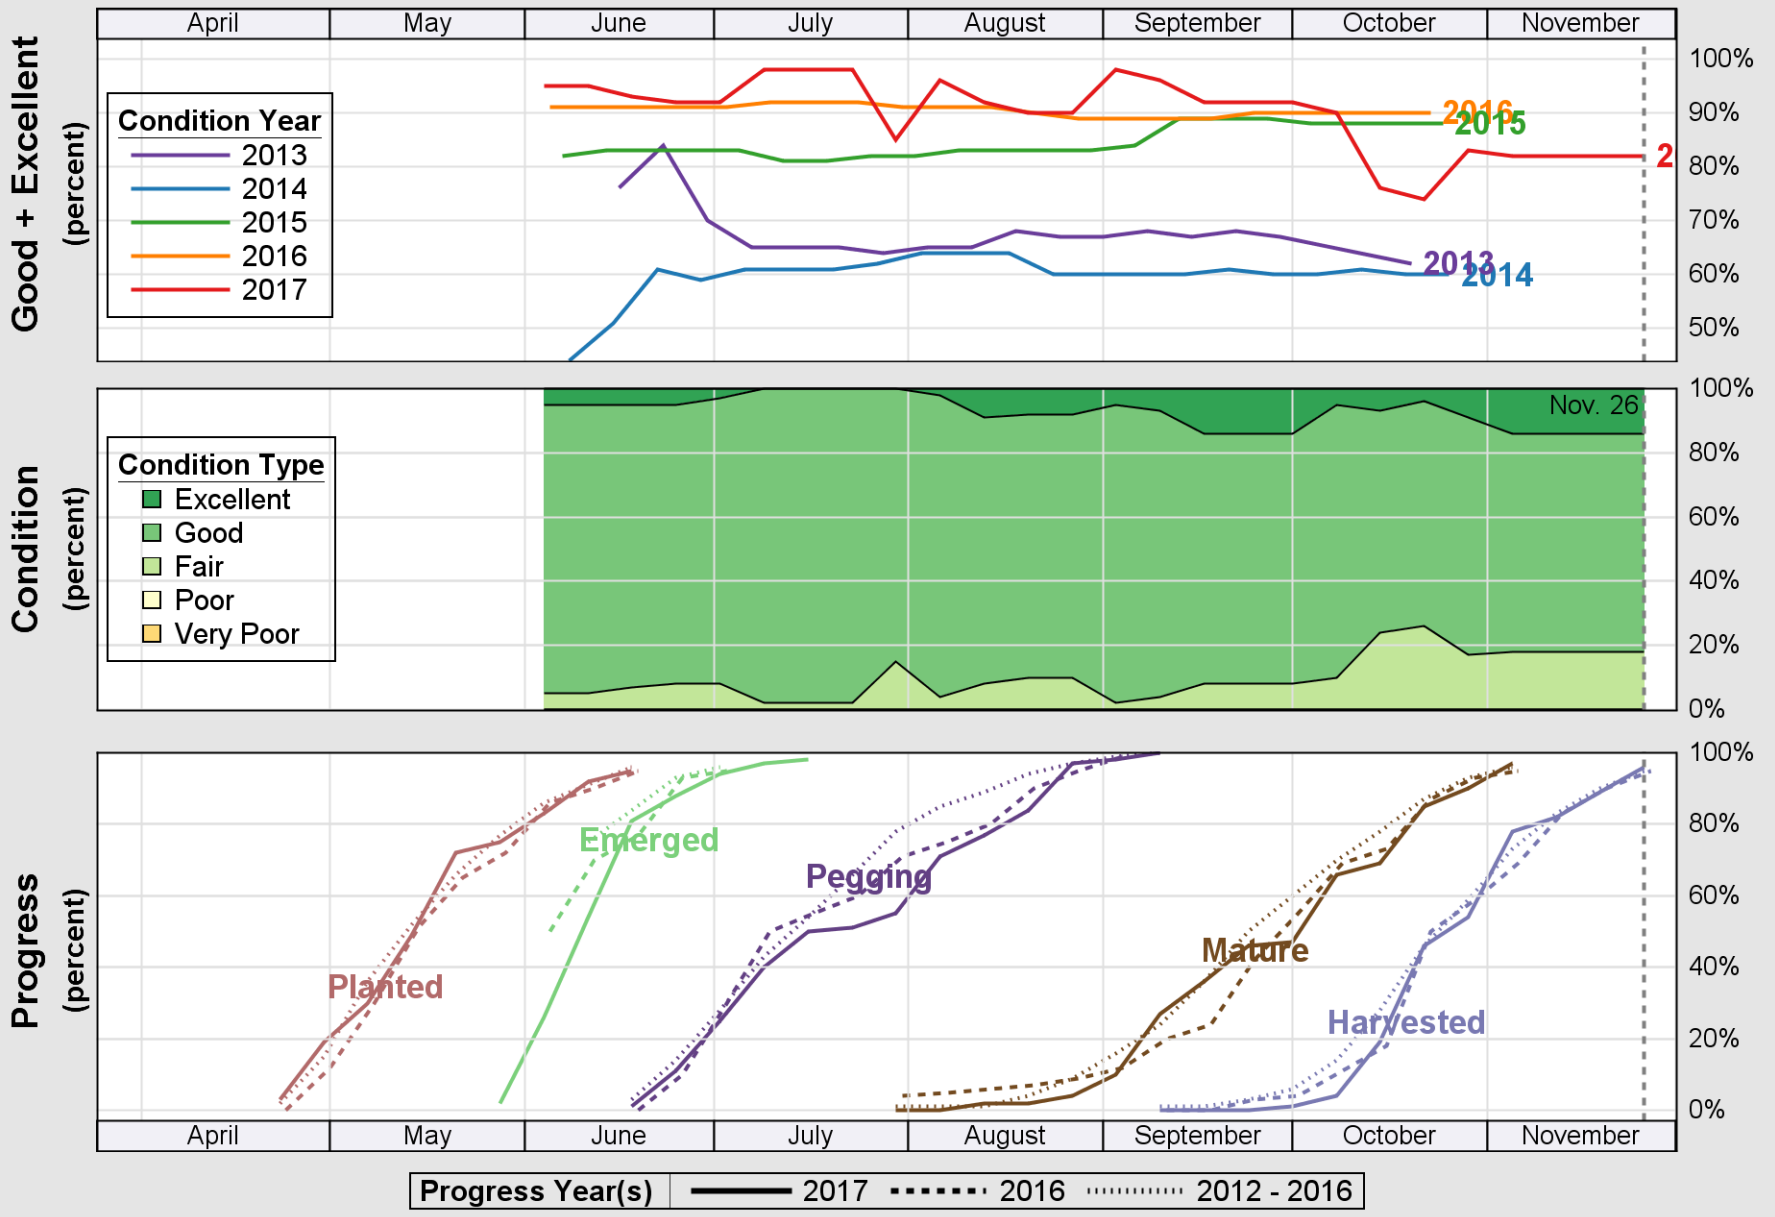

USDA

Crop Progress and Condition: Corn in Oklahoma , 2017

NASS

Source: National Agricultural Statistics Service (NASS), Crop Progress Report

USDA

Crop Progress and Condition: Cotton in Oklahoma , 2017

NASS

Source: National Agricultural Statistics Service (NASS), Crop Progress Report

USDA

Crop Progress and Condition: Pasture and Range in Oklahoma , 2017

NASS

Source: National Agricultural Statistics Service (NASS), Crop Progress Report

USDA

Crop Progress and Condition: Peanuts in Oklahoma , 2017

NASS

Source: National Agricultural Statistics Service (NASS), Crop Progress Report

USDA

Crop Progress and Condition: Sorghum in Oklahoma , 2017

NASS

Source: National Agricultural Statistics Service (NASS), Crop Progress Report