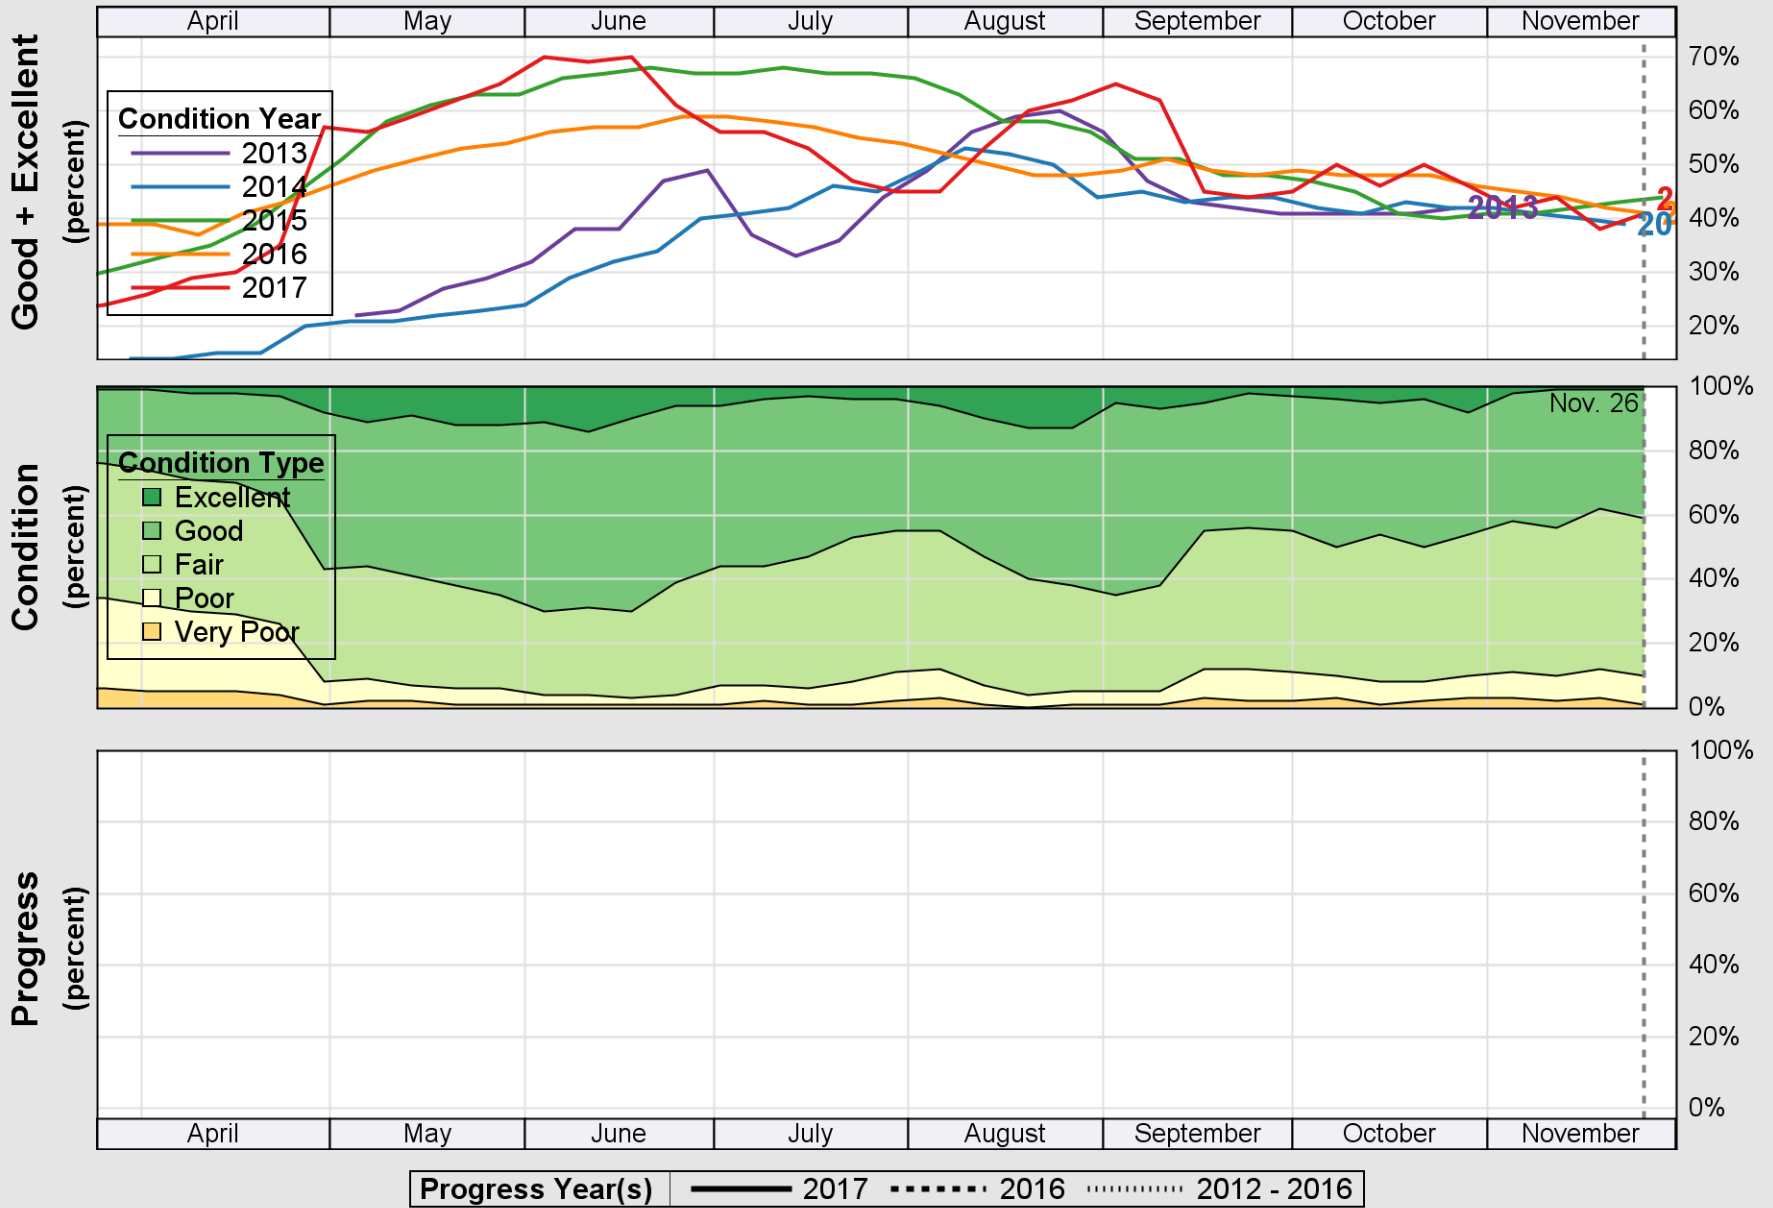

USDA

Crop Progress and Condition: Corn in Oklahoma , 2017

NASS

Source: National Agricultural Statistics Service (NASS), Crop Progress Report

USDA

Crop Progress and Condition: Cotton in Oklahoma , 2017

NASS

Source: National Agricultural Statistics Service (NASS), Crop Progress Report

USDA

Crop Progress and Condition: Pasture and Range in Oklahoma , 2017

NASS

Source: National Agricultural Statistics Service (NASS), Crop Progress Report

USDA

Crop Progress and Condition: Peanuts in Oklahoma , 2017