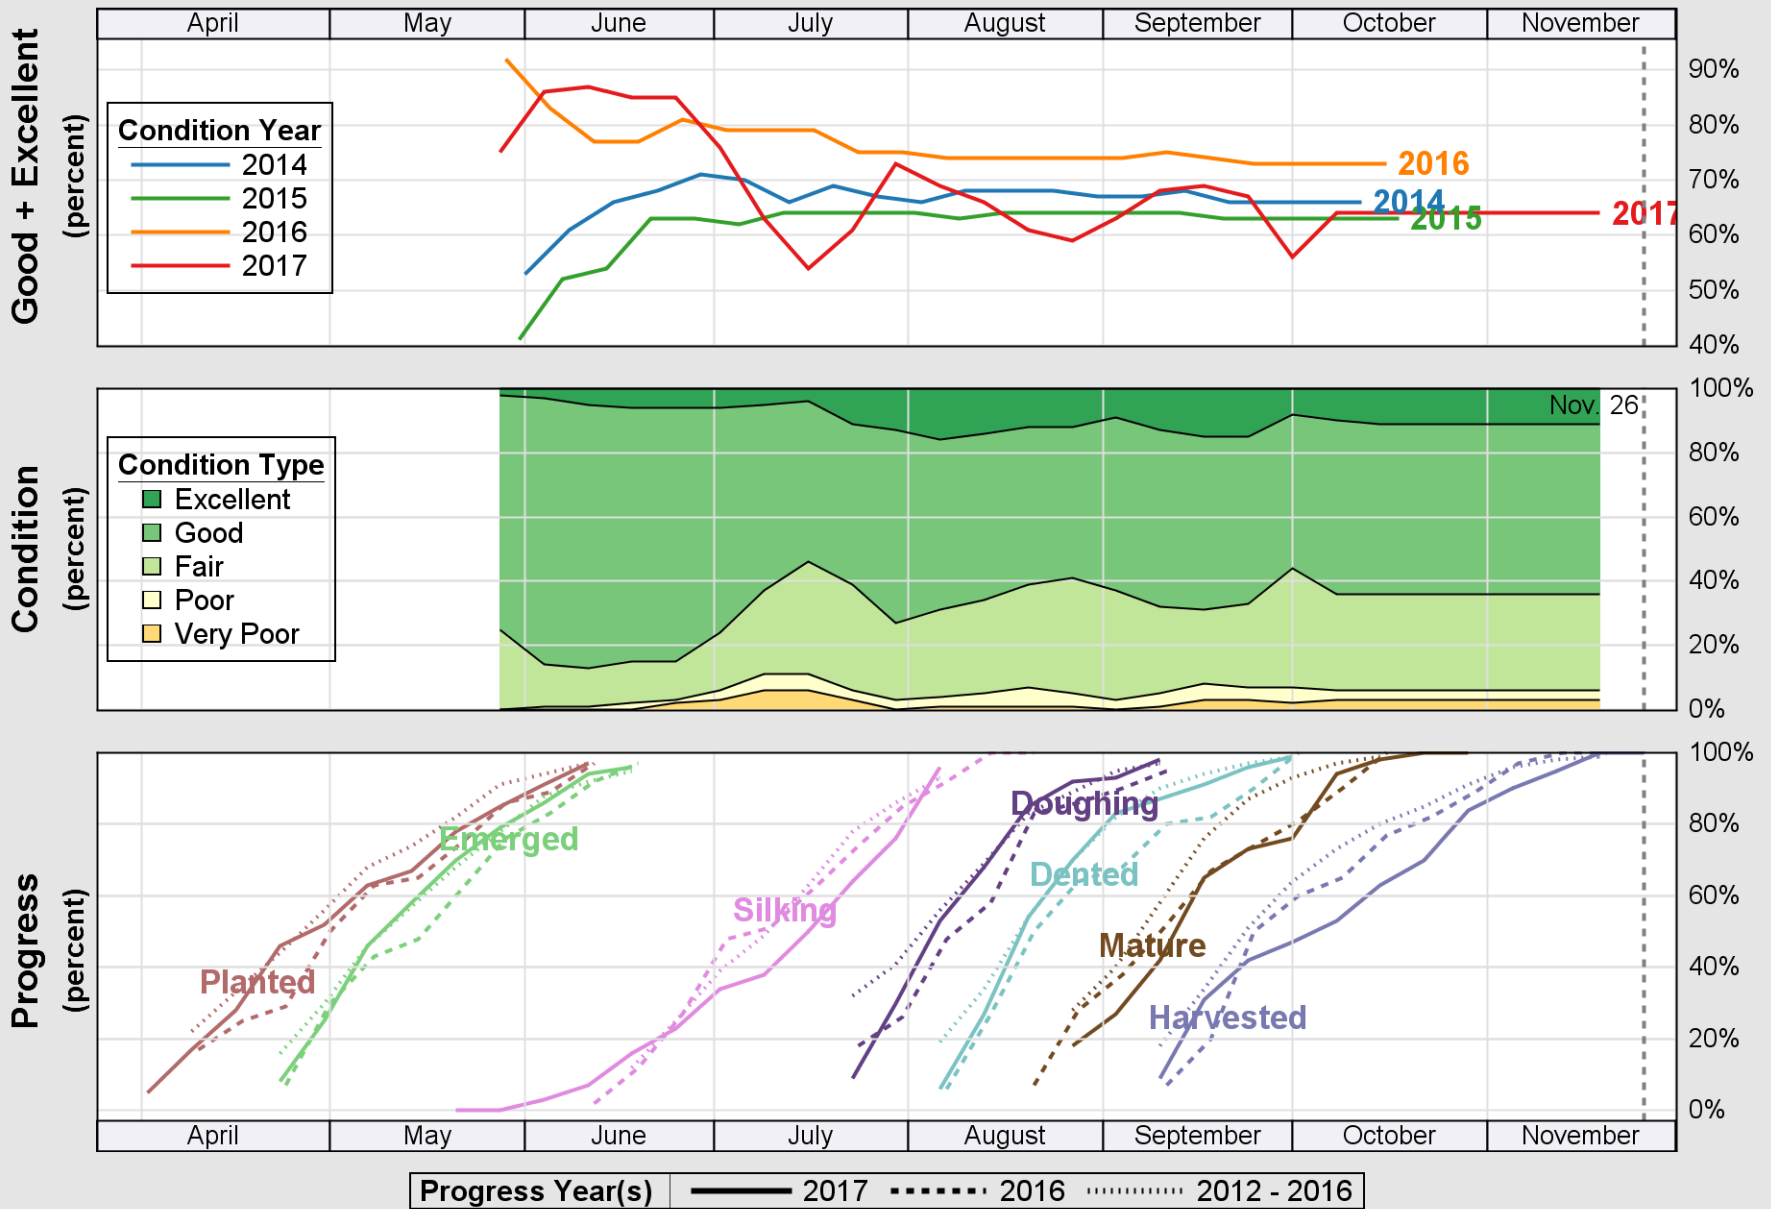

USDA

Crop Progress and Condition: Corn in Oklahoma , 2017

NASS

Source: National Agricultural Statistics Service (NASS), Crop Progress Report

USDA

Crop Progress and Condition: Cotton in Oklahoma , 2017

NASS

Source: National Agricultural Statistics Service (NASS), Crop Progress Report

USDA

Crop Progress and Condition: Pasture and Range in Oklahoma , 2017

NASS

Source: National Agricultural Statistics Service (NASS), Crop Progress Report

USDA

Crop Progress and Condition: Peanuts in Oklahoma , 2017