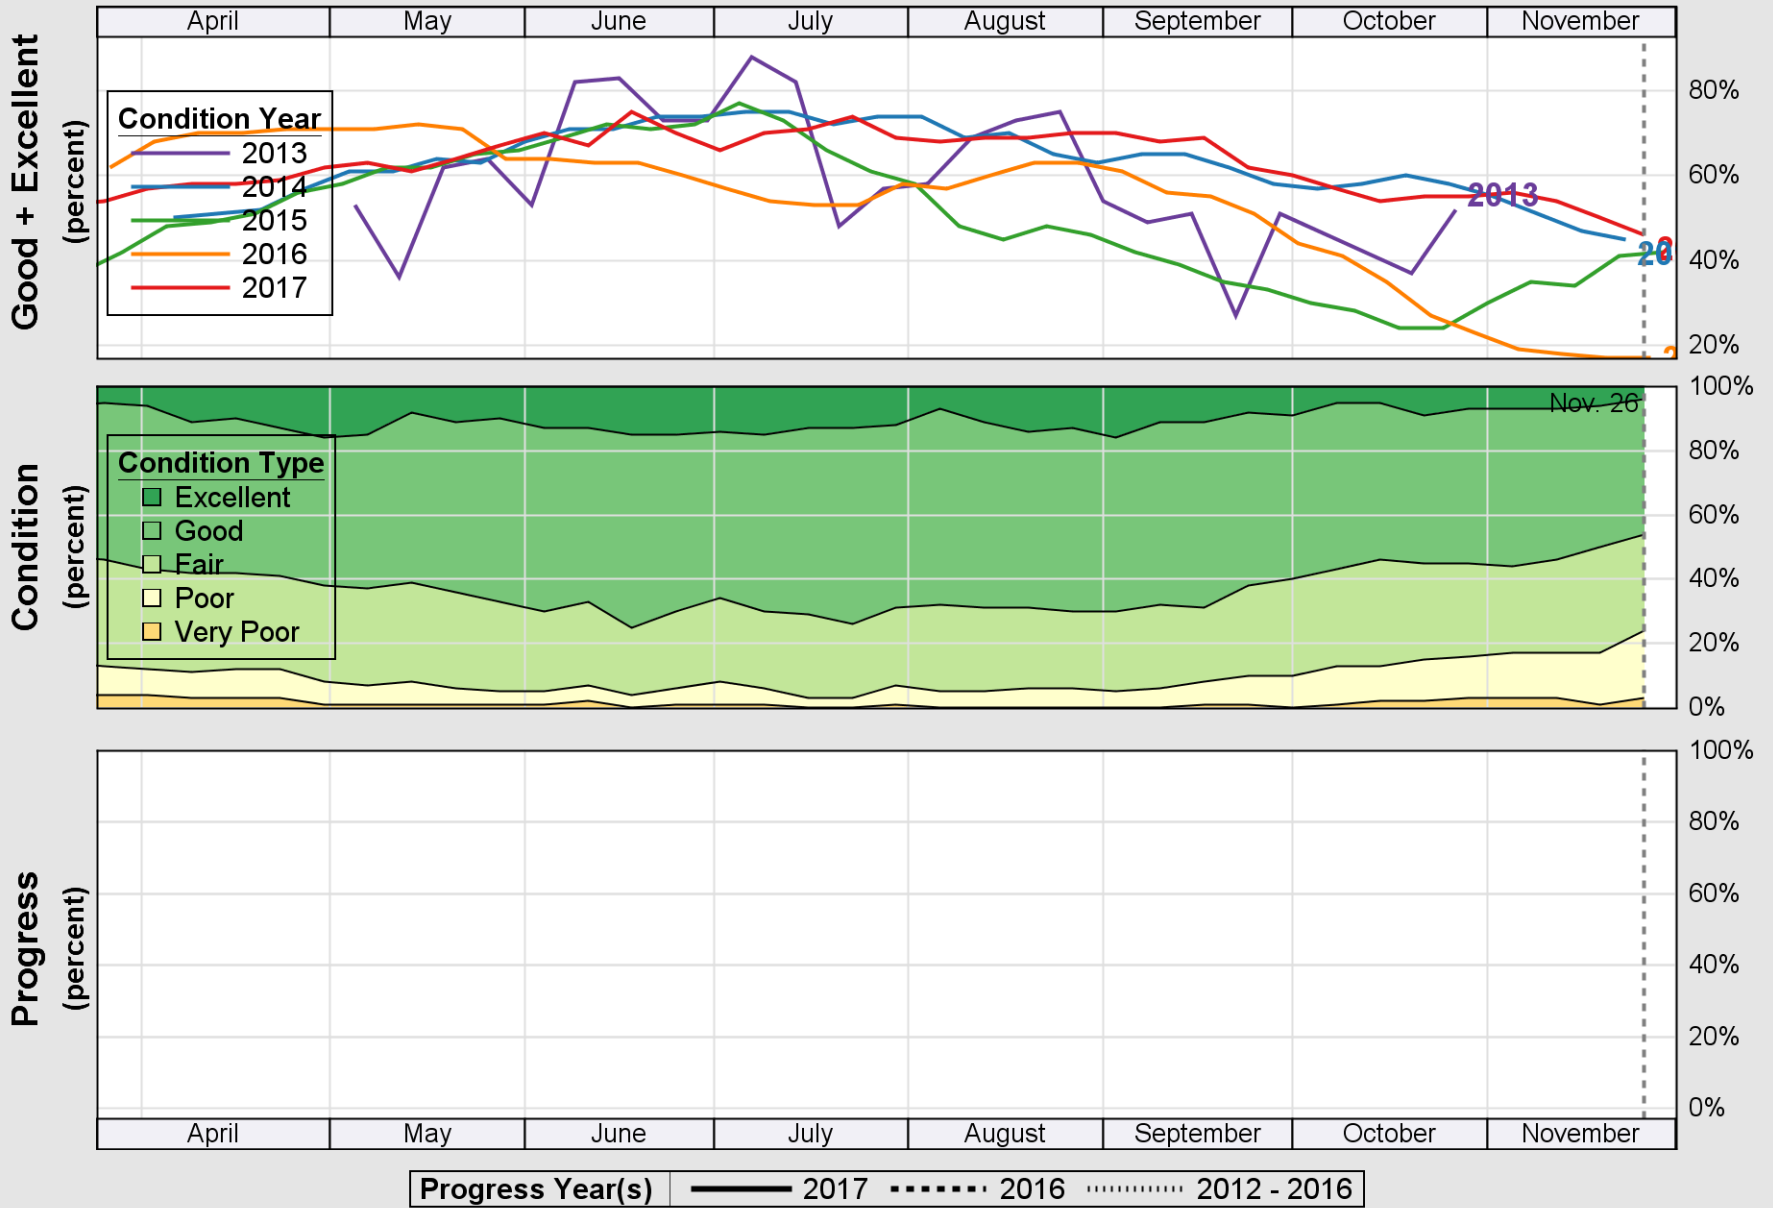

USDA

Crop Progress and Condition: Pasture and Range in Mississippi, 2017

NASS

Source: National Agricultural Statistics Service (NASS), Crop Progress Report