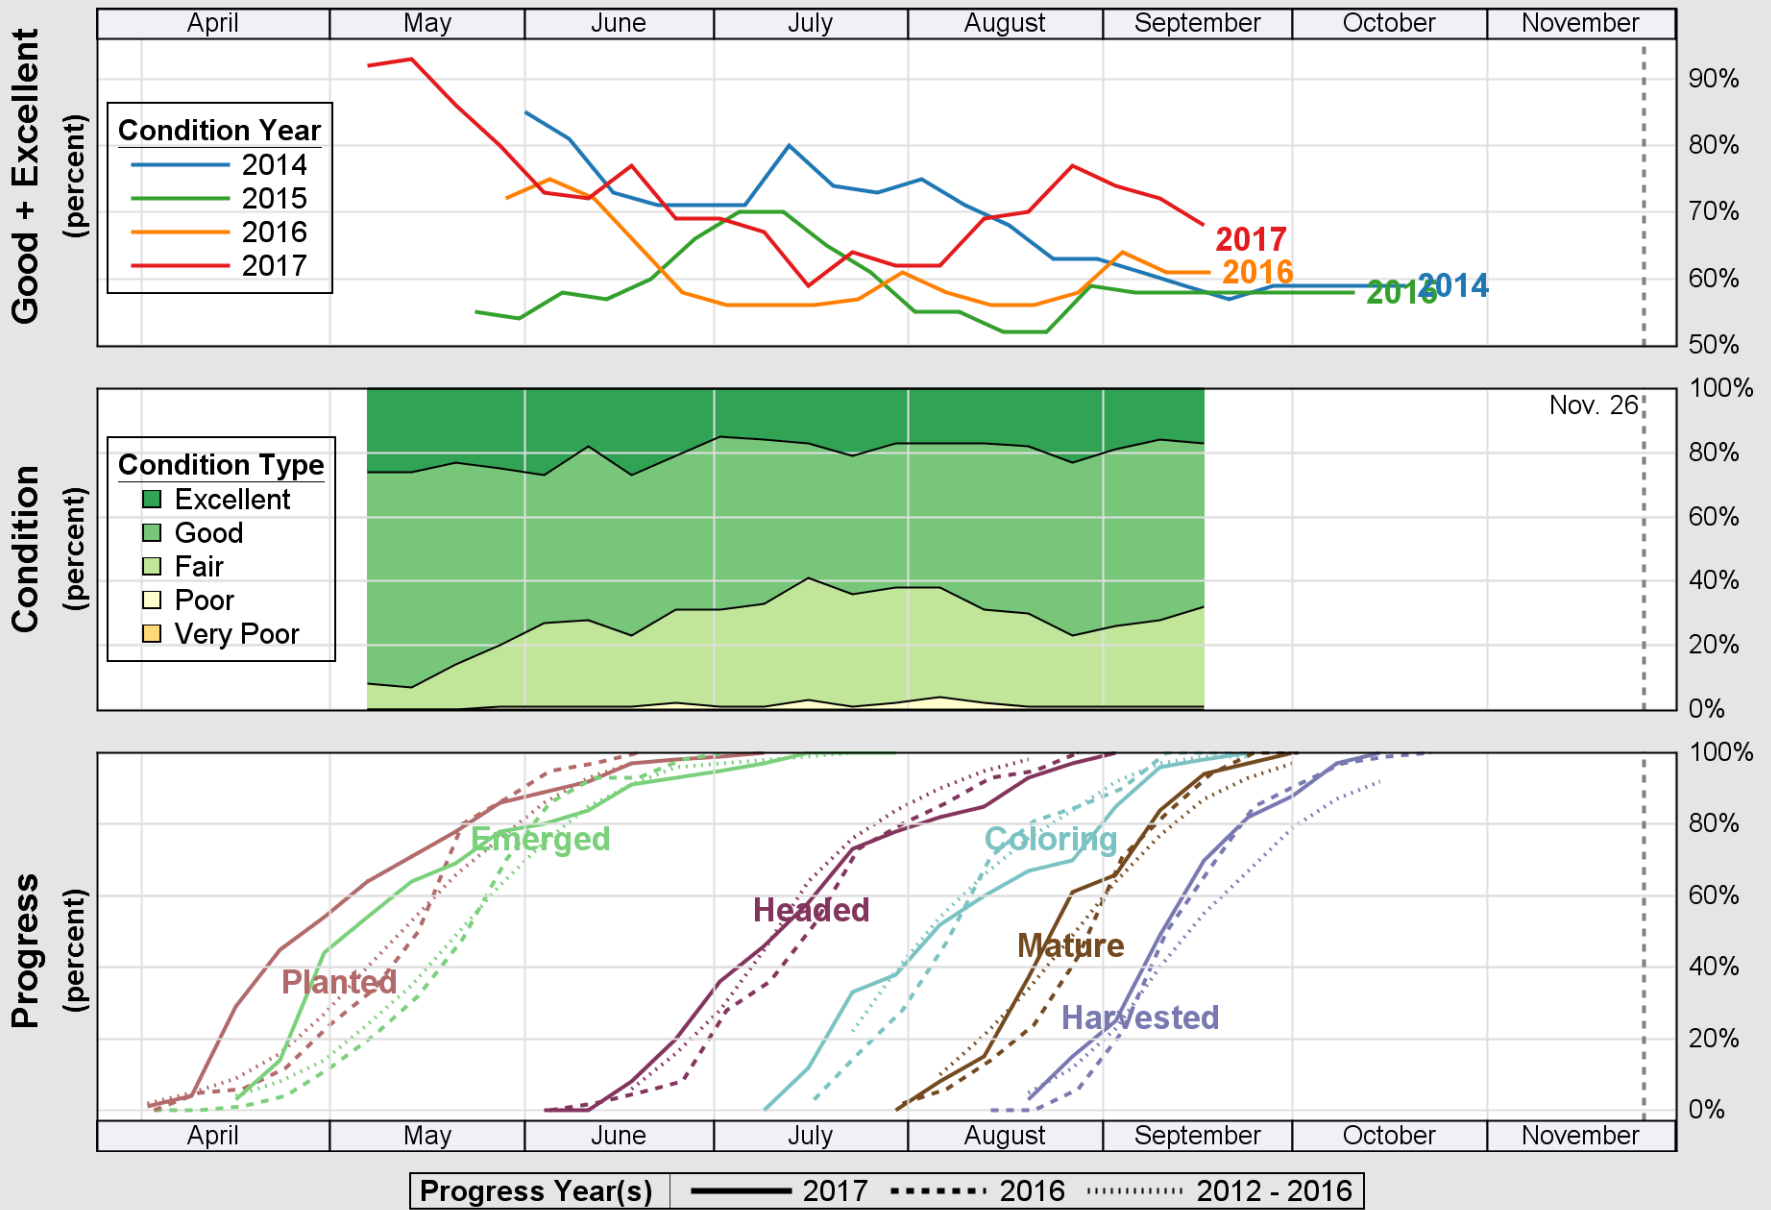

# Crop Progress and Condition: Peanuts in Mississippi, 2017

NASS

Source: National Agricultural Statistics Service (NASS), Crop Progress Report

USDA

# Crop Progress and Condition: Rice in Mississippi, 2017

NASS

Source: National Agricultural Statistics Service (NASS), Crop Progress Report

USDA

# Crop Progress and Condition: Sorghum in Mississippi, 2017

NASS

Source: National Agricultural Statistics Service (NASS), Crop Progress Report

USDA