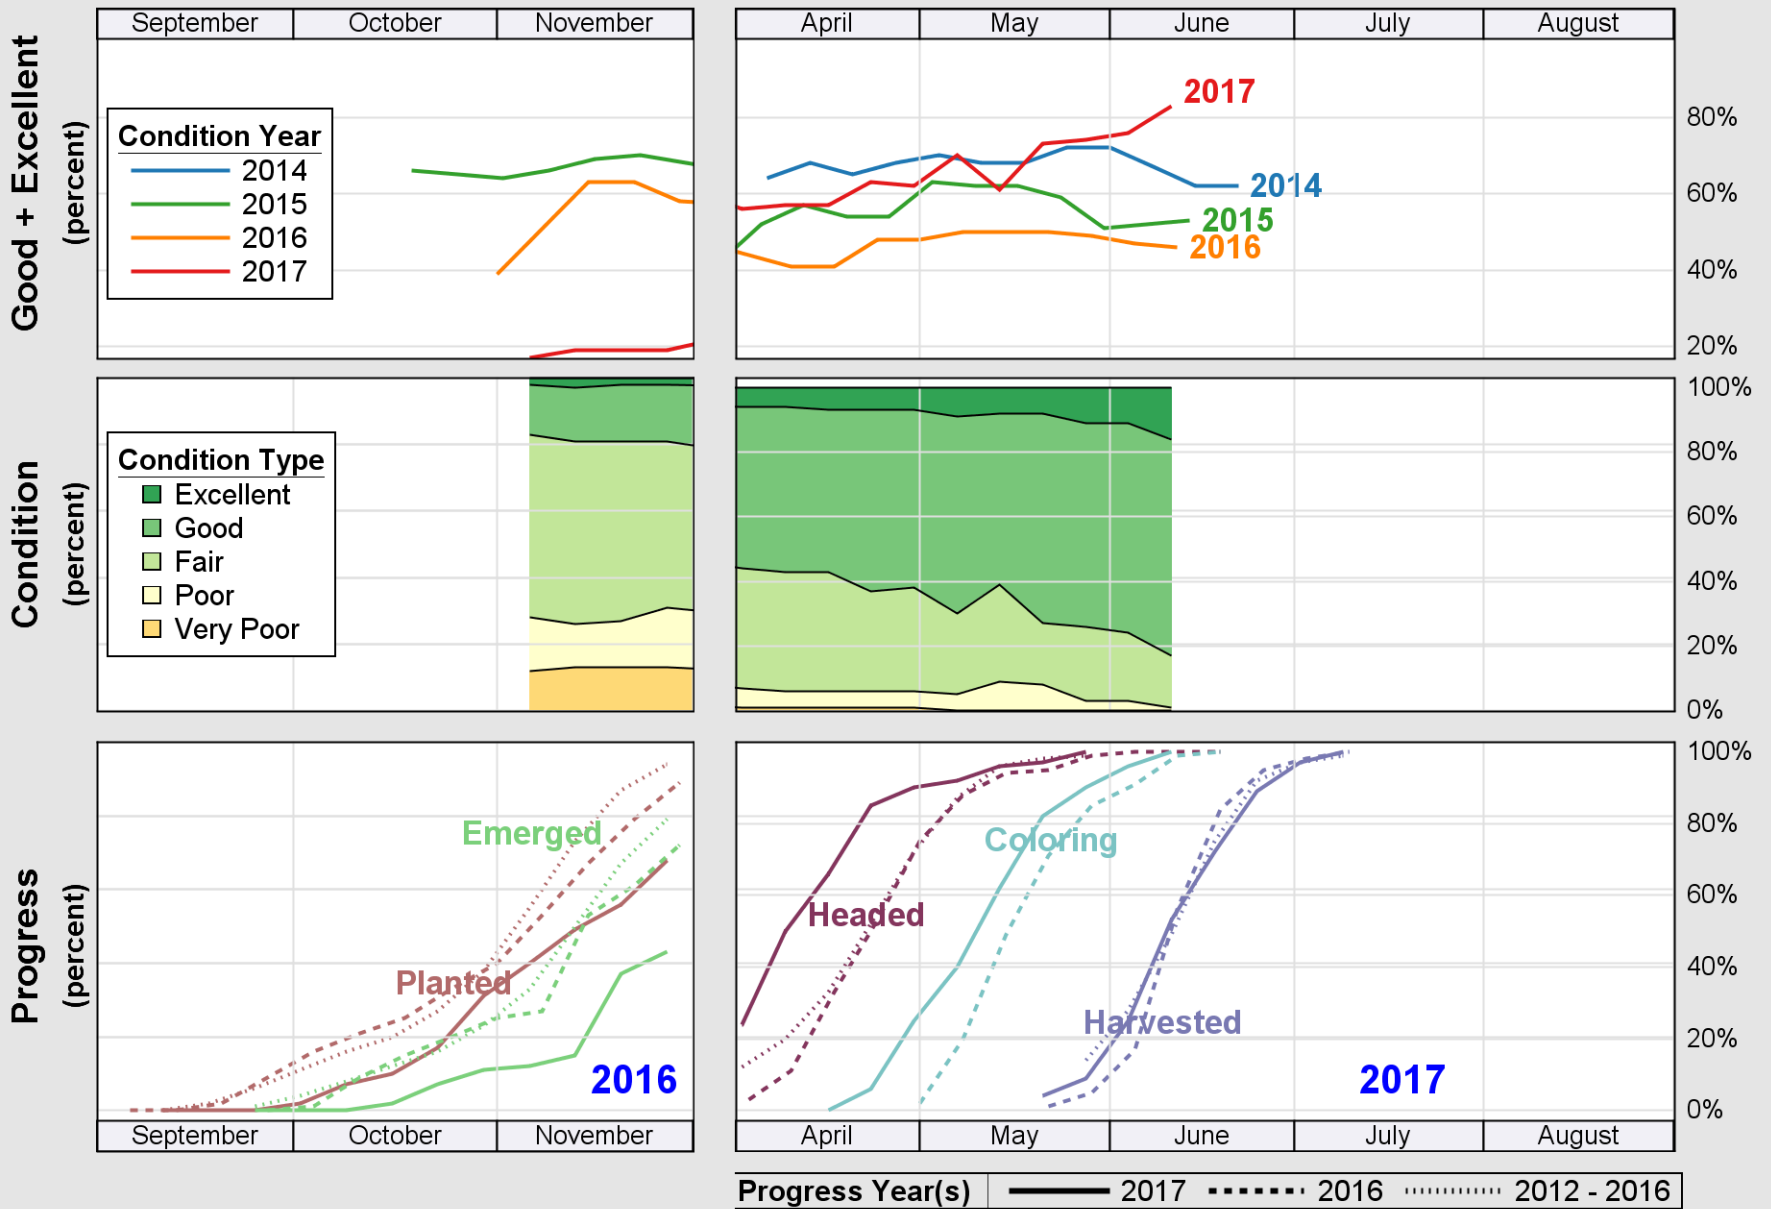

# Crop Progress and Condition: Sorghum in Mississippi, 2017

NASS

Source: National Agricultural Statistics Service (NASS), Crop Progress Report

USDA

# Crop Progress and Condition: Soybeans in Mississippi, 2017

NASS

Source: National Agricultural Statistics Service (NASS), Crop Progress Report

USDA

# Crop Progress and Condition: Winter Wheat in Mississippi, 2017

NASS

Source: National Agricultural Statistics Service (NASS), Crop Progress Report