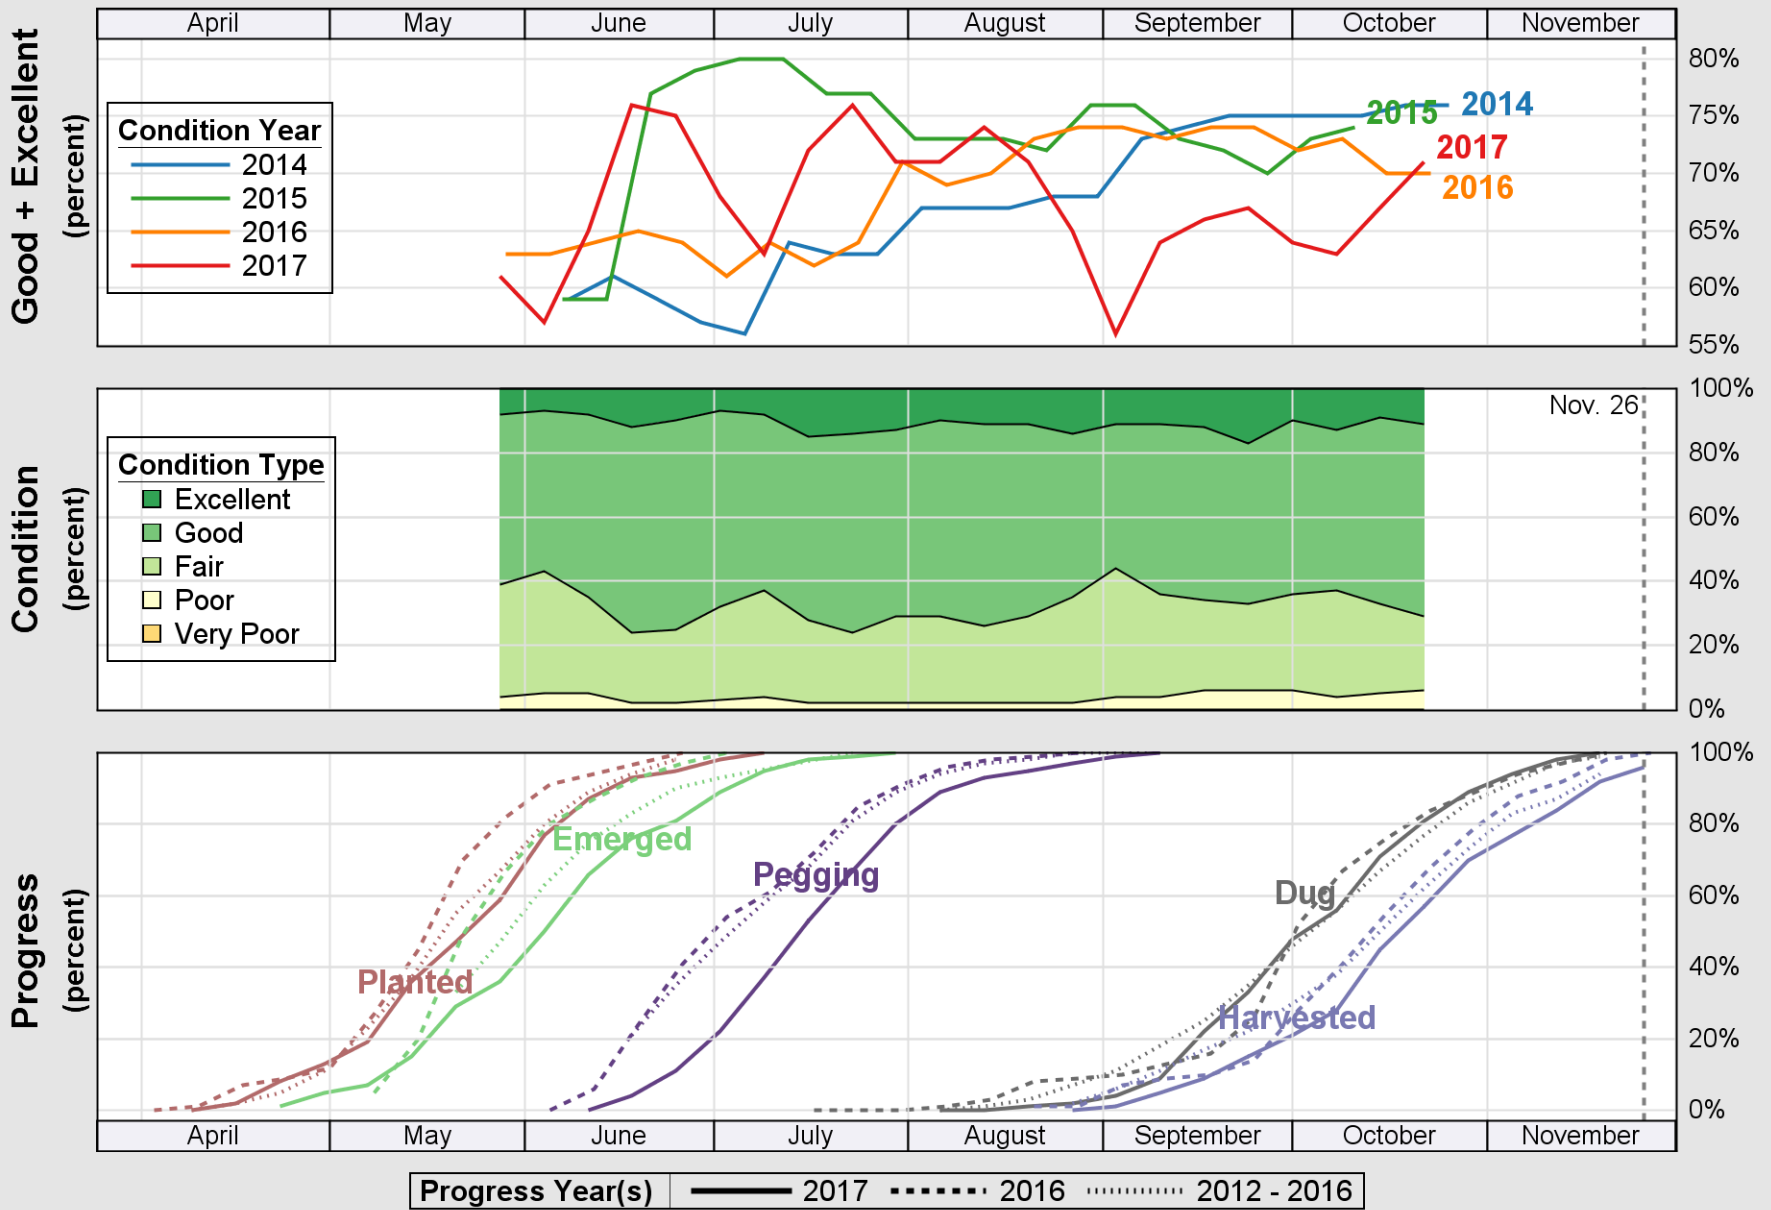

# Crop Progress and Condition: Pasture and Range in Mississippi, 2017

NASS

Source: National Agricultural Statistics Service (NASS), Crop Progress Report

USDA

# Crop Progress and Condition: Peanuts in Mississippi, 2017

NASS

Source: National Agricultural Statistics Service (NASS), Crop Progress Report

USDA