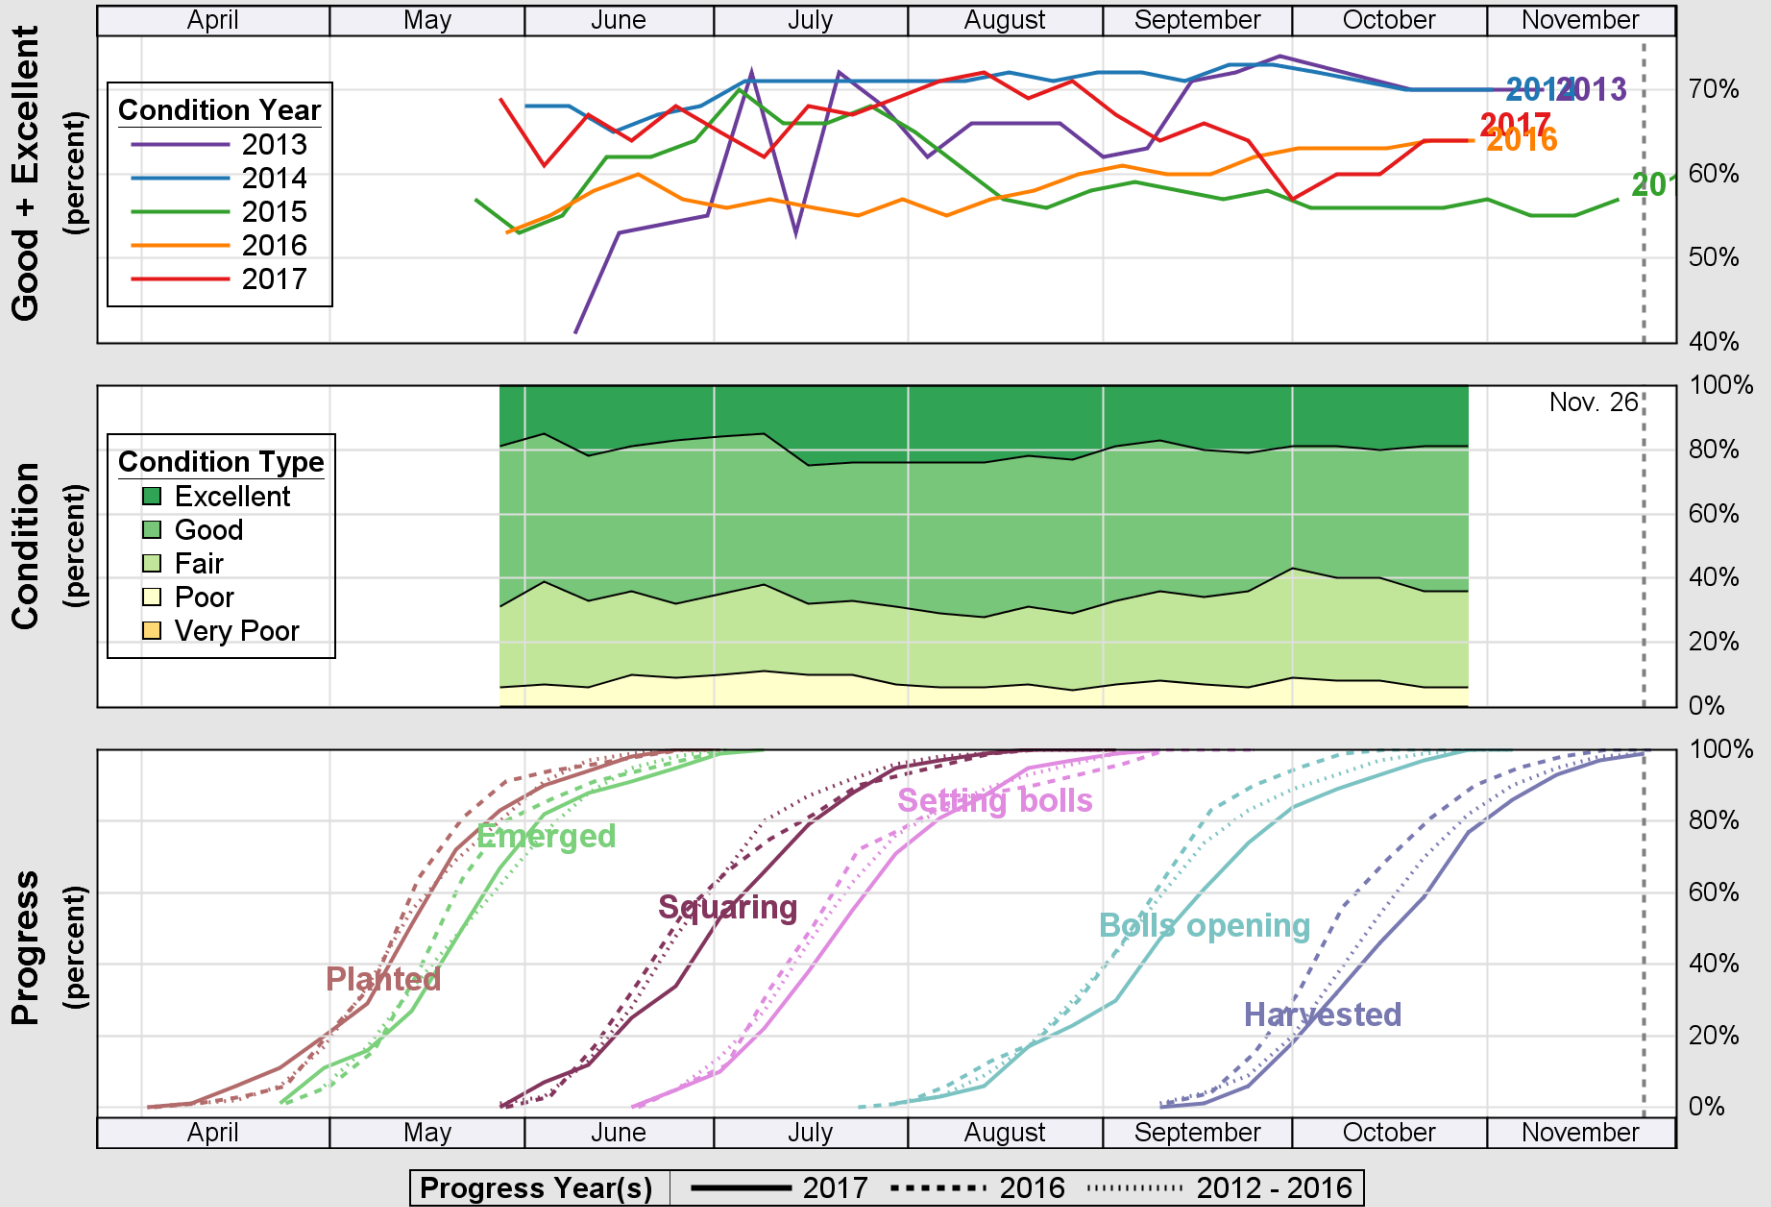

# Crop Progress and Condition: Corn in Mississippi, 2017

NASS

Source: National Agricultural Statistics Service (NASS), Crop Progress Report

USDA

# Crop Progress and Condition: Cotton in Mississippi, 2017

NASS

Source: National Agricultural Statistics Service (NASS), Crop Progress Report

USDA