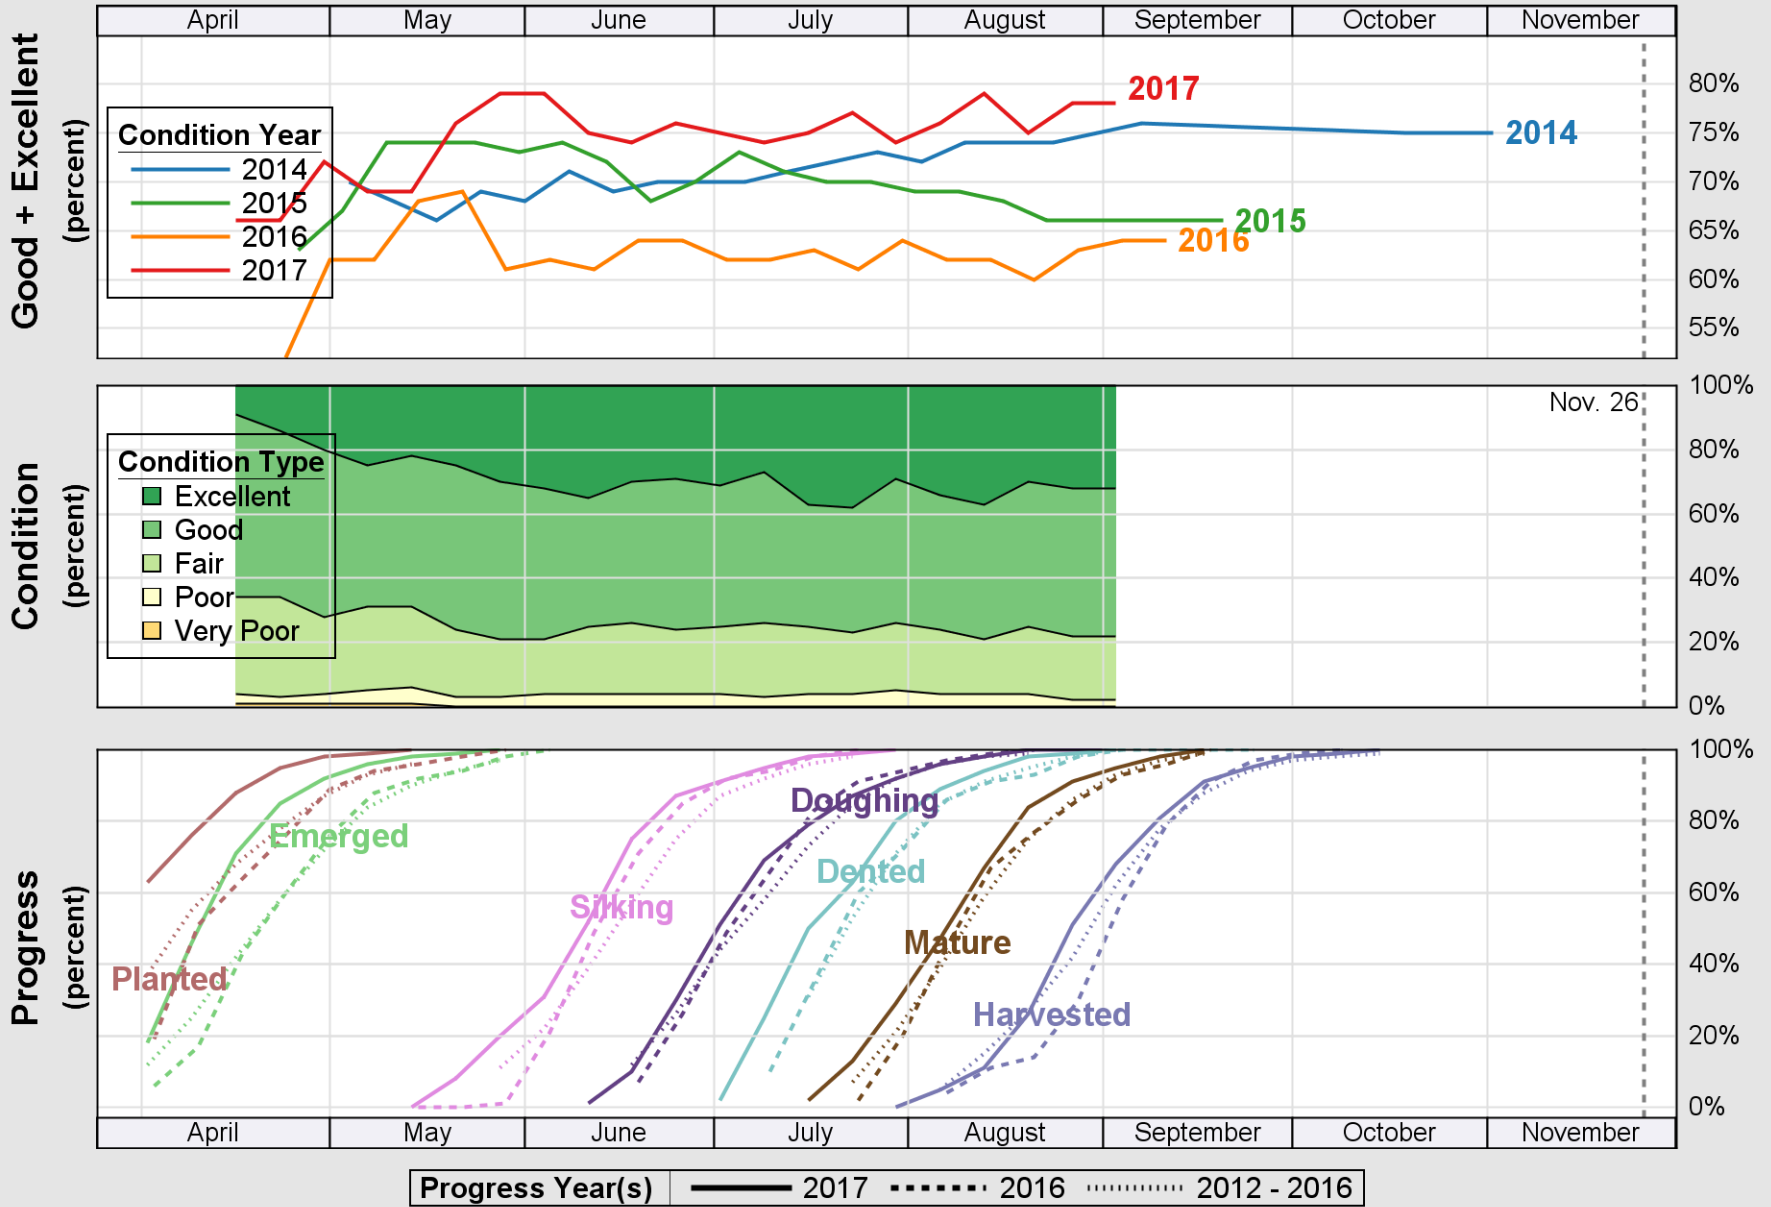

# Crop Progress and Condition: Corn in Mississippi, 2017

NASS

Source: National Agricultural Statistics Service (NASS), Crop Progress Report

USDA