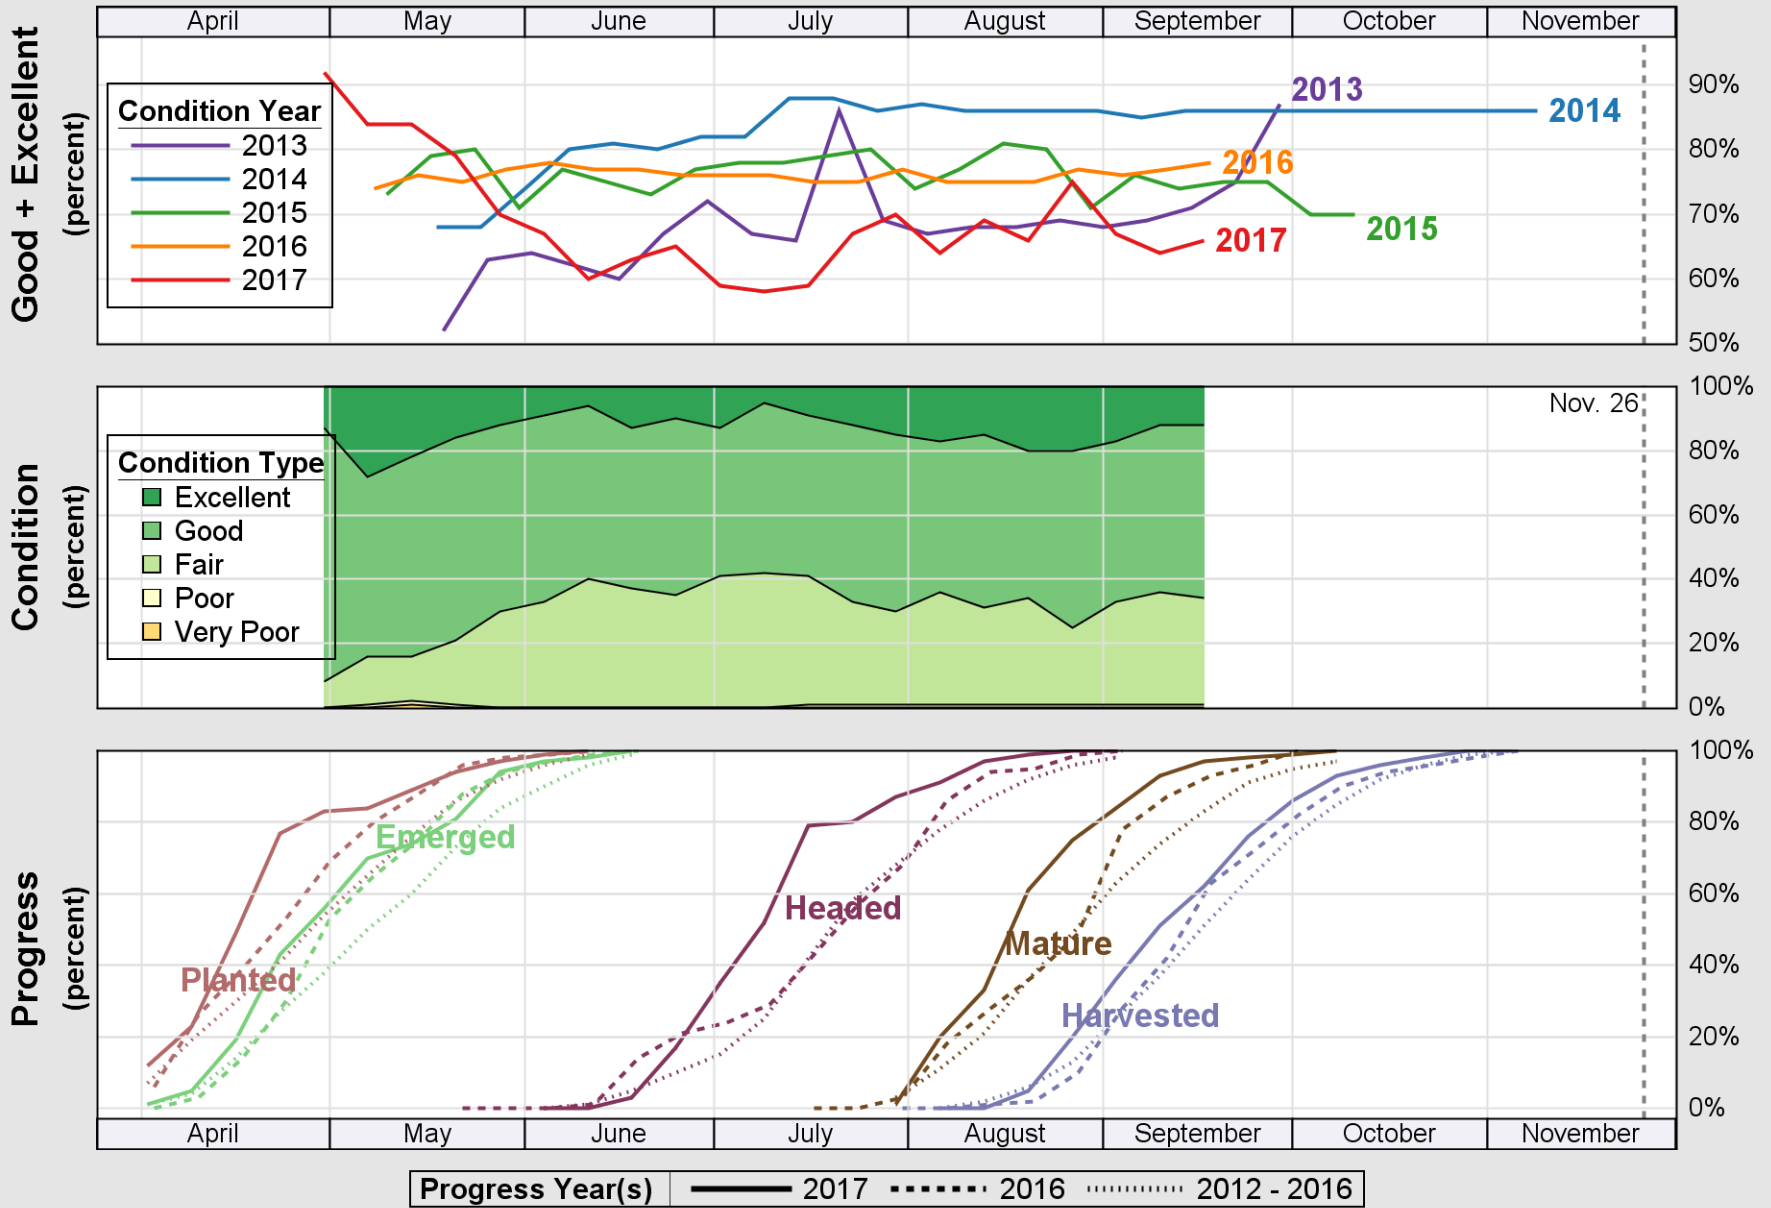

# Crop Progress and Condition: Peanuts in Mississippi, 2017

NASS

Source: National Agricultural Statistics Service (NASS), Crop Progress Report

USDA

# Crop Progress and Condition: Rice in Mississippi, 2017

NASS

Source: National Agricultural Statistics Service (NASS), Crop Progress Report

USDA