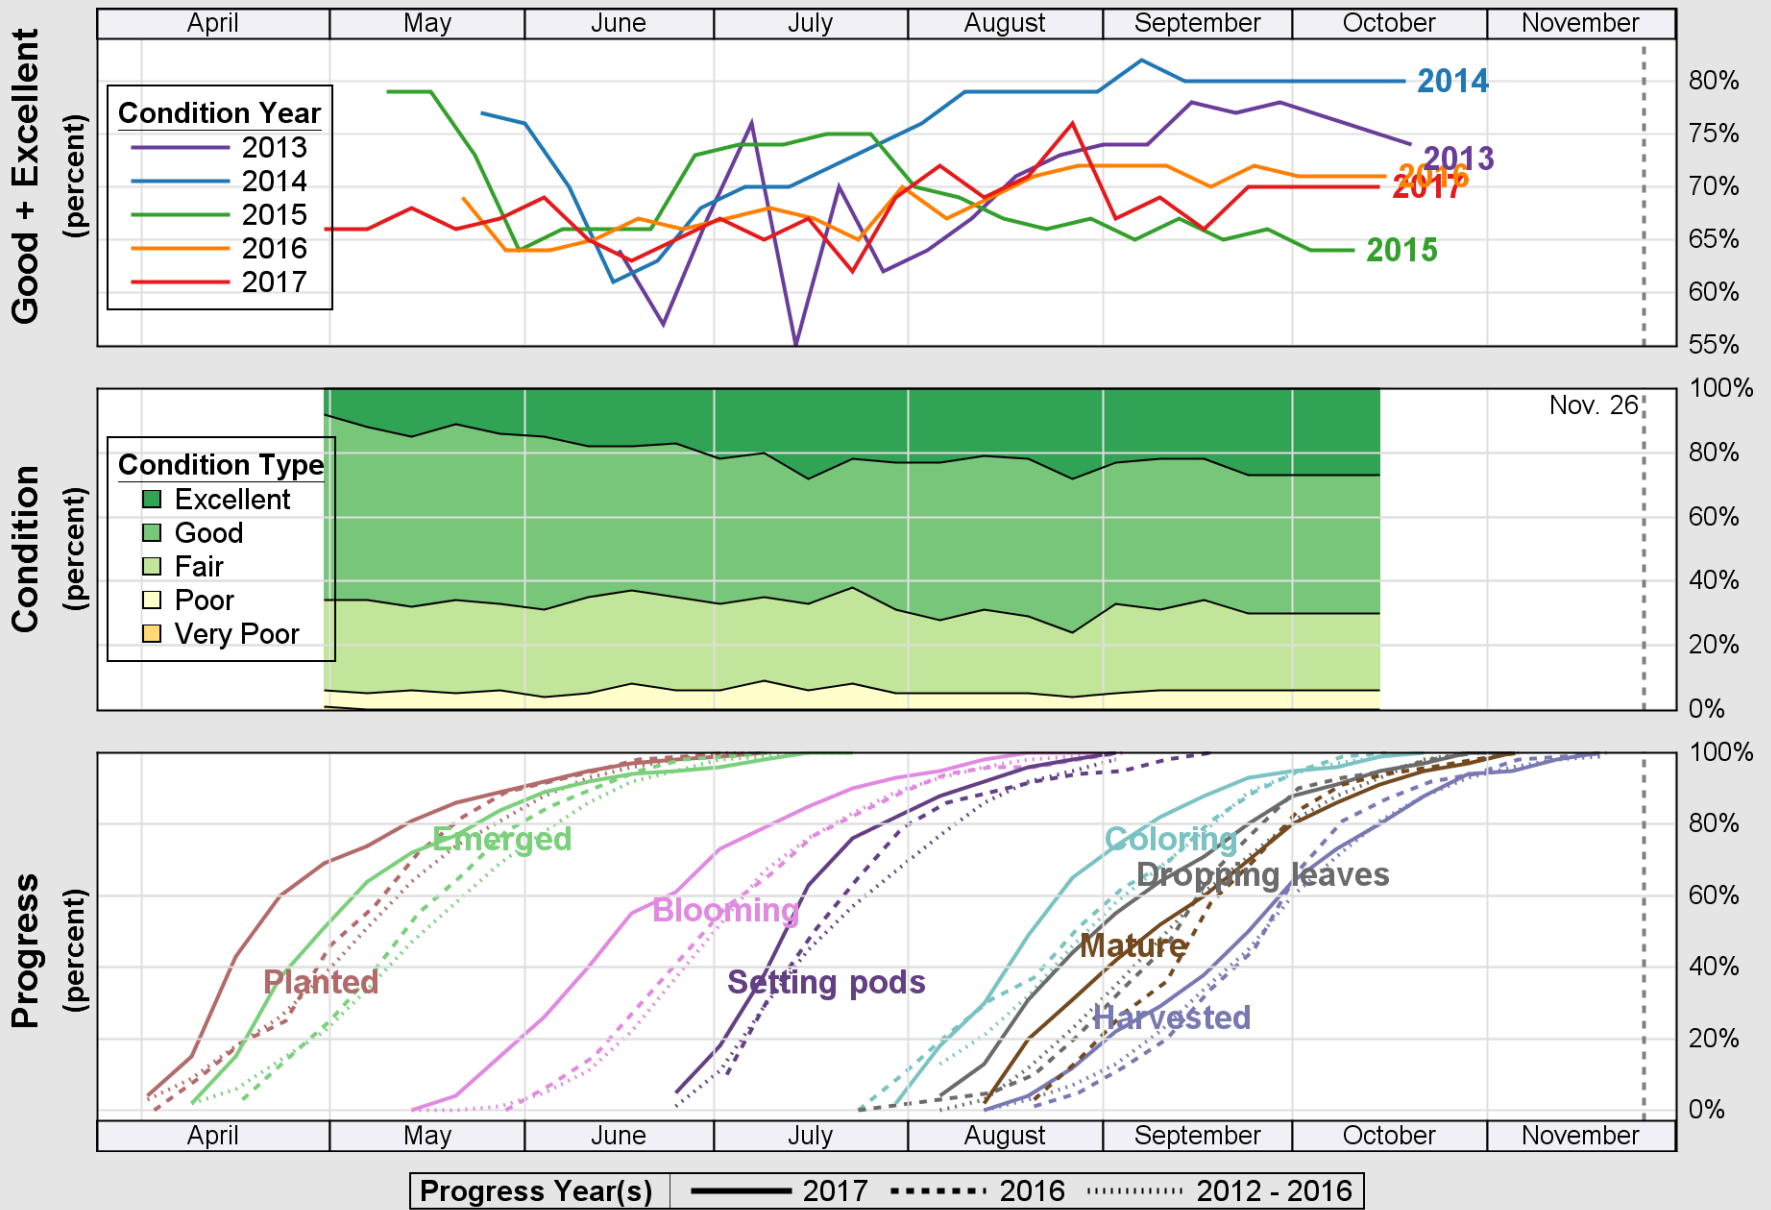

# Crop Progress and Condition: Rice in Mississippi, 2017

NASS

Source: National Agricultural Statistics Service (NASS), Crop Progress Report

USDA

# Crop Progress and Condition: Sorghum in Mississippi, 2017

NASS

Source: National Agricultural Statistics Service (NASS), Crop Progress Report

USDA

# Crop Progress and Condition: Soybeans in Mississippi, 2017

NASS

Source: National Agricultural Statistics Service (NASS), Crop Progress Report

USDA