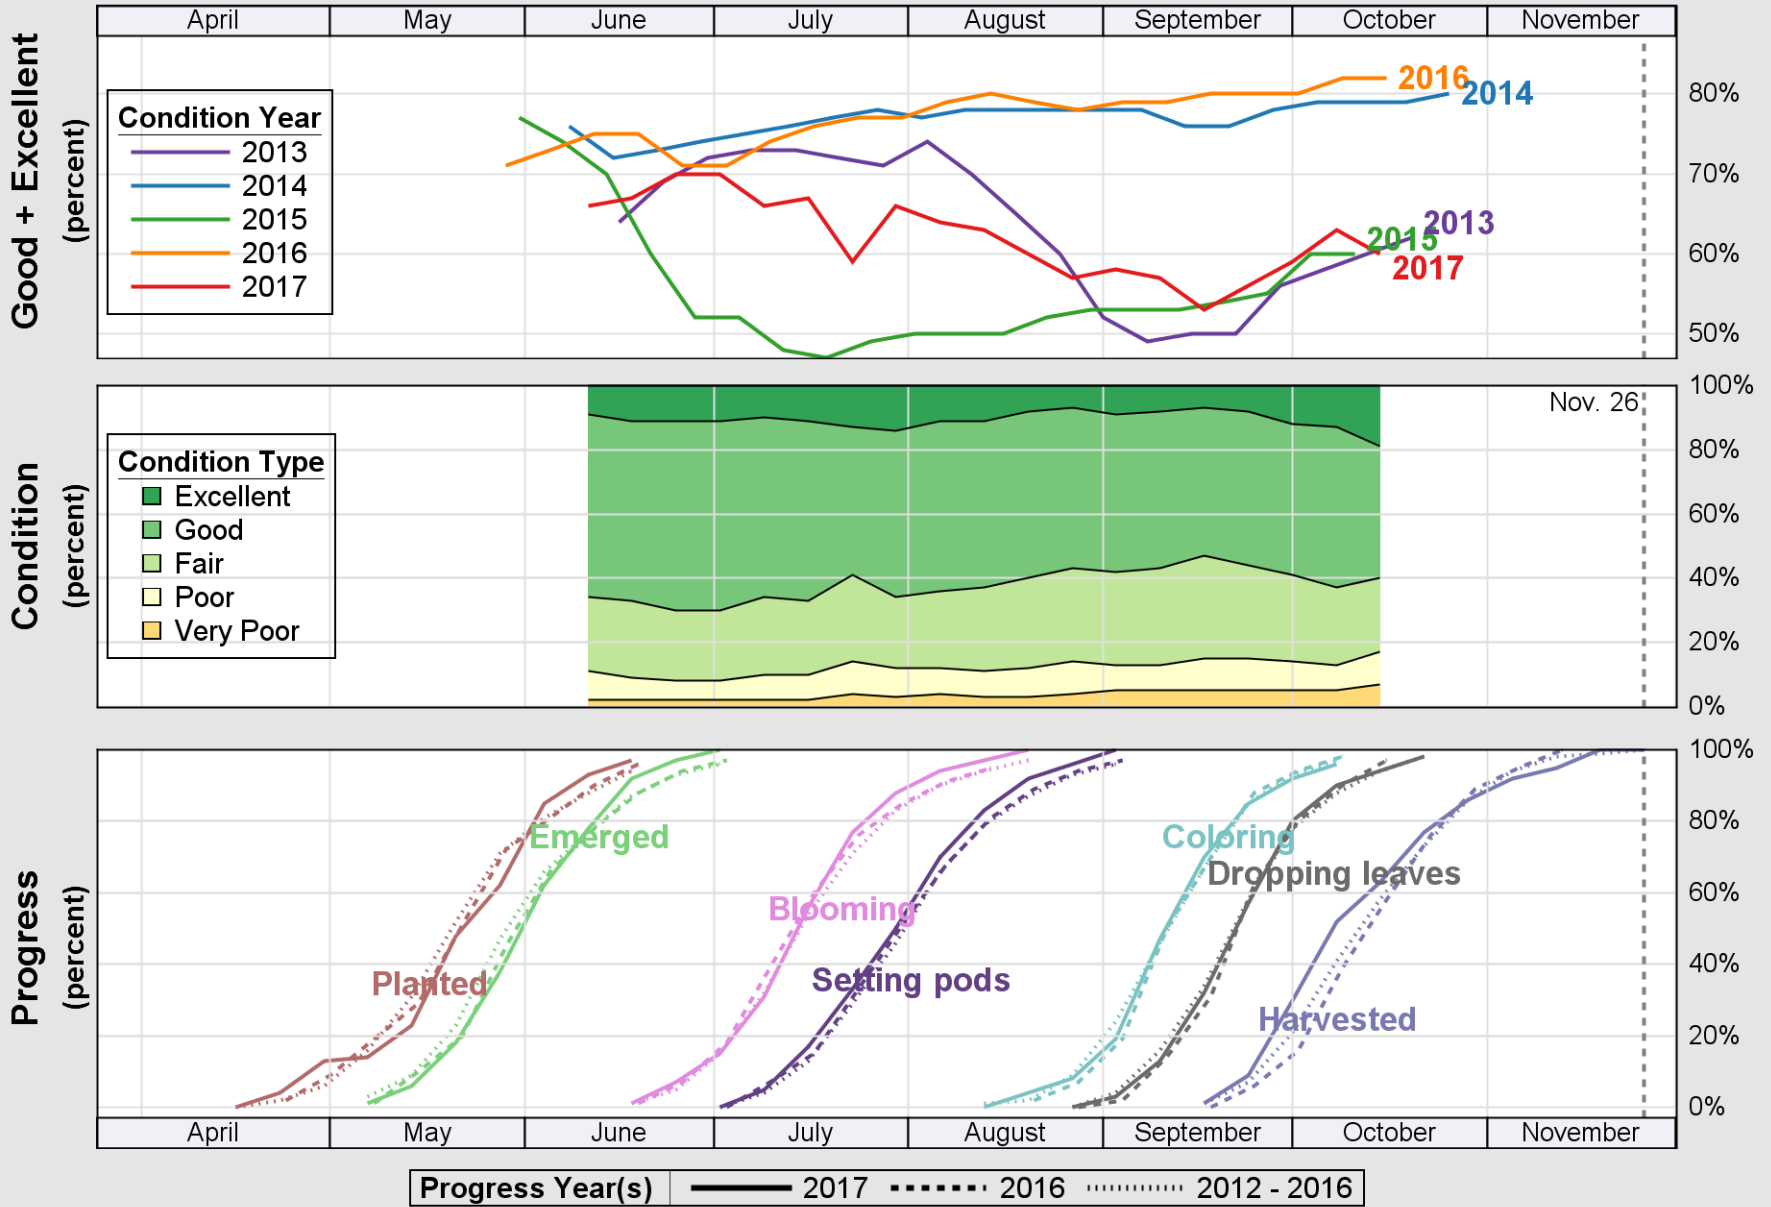

USDA

Crop Progress and Condition: Pasture and Range in Illinois , 2017

NASS

Source: National Agricultural Statistics Service (NASS), Crop Progress Report

USDA

Crop Progress and Condition: Sorghum in Illinois , 2017

NASS

Source: National Agricultural Statistics Service (NASS), Crop Progress Report

USDA

Crop Progress and Condition: Soybeans in Illinois , 2017

NASS

Source: National Agricultural Statistics Service (NASS), Crop Progress Report

USDA

Crop Progress and Condition: Winter Wheat in Illinois , 2017

NASS

Source: National Agricultural Statistics Service (NASS), Crop Progress Report