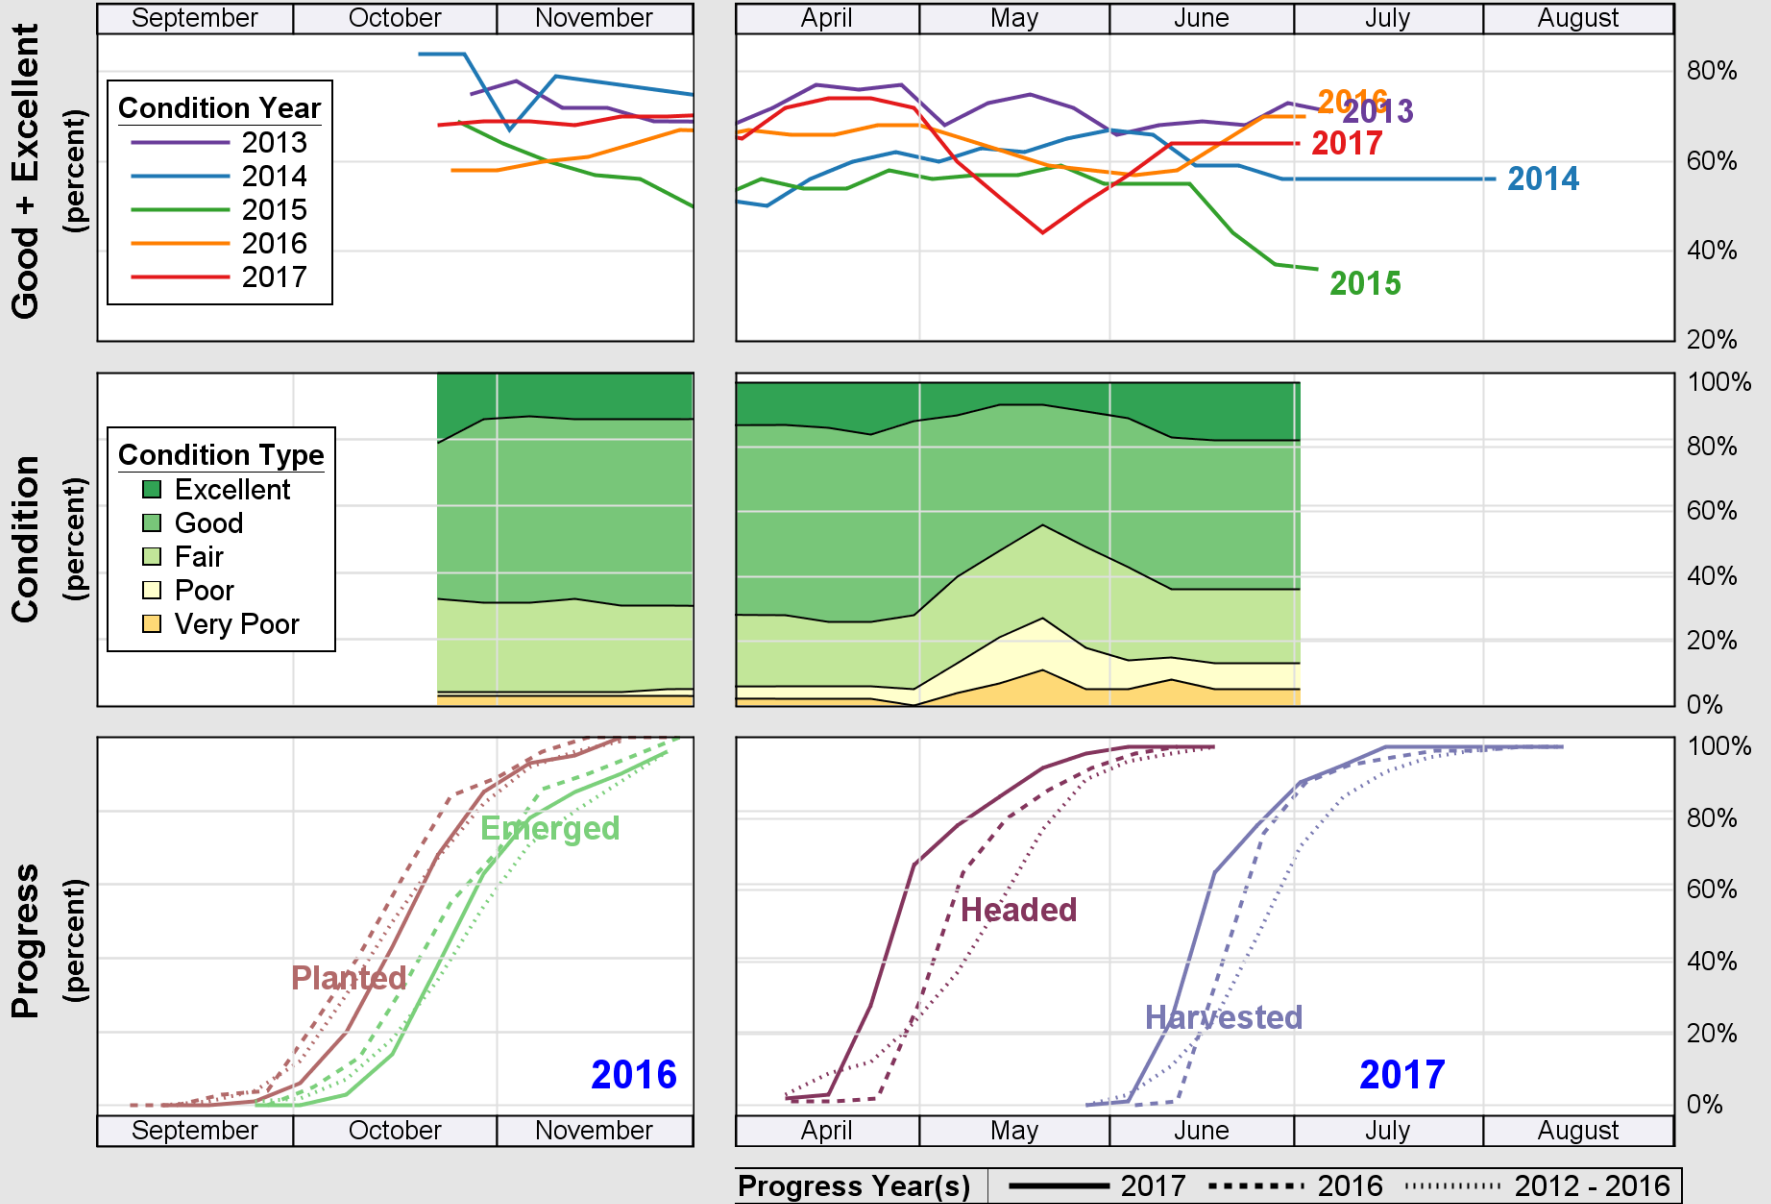

USDA

Crop Progress and Condition: Pasture and Range in Illinois , 2017

NASS

Source: National Agricultural Statistics Service (NASS), Crop Progress Report

USDA

Crop Progress and Condition: Sorghum in Illinois , 2017

NASS

Source: National Agricultural Statistics Service (NASS), Crop Progress Report

USDA

Crop Progress and Condition: Soybeans in Illinois , 2017

NASS

Source: National Agricultural Statistics Service (NASS), Crop Progress Report

USDA

Crop Progress and Condition: Winter Wheat in Illinois , 2017

NASS

Source: National Agricultural Statistics Service (NASS), Crop Progress Report