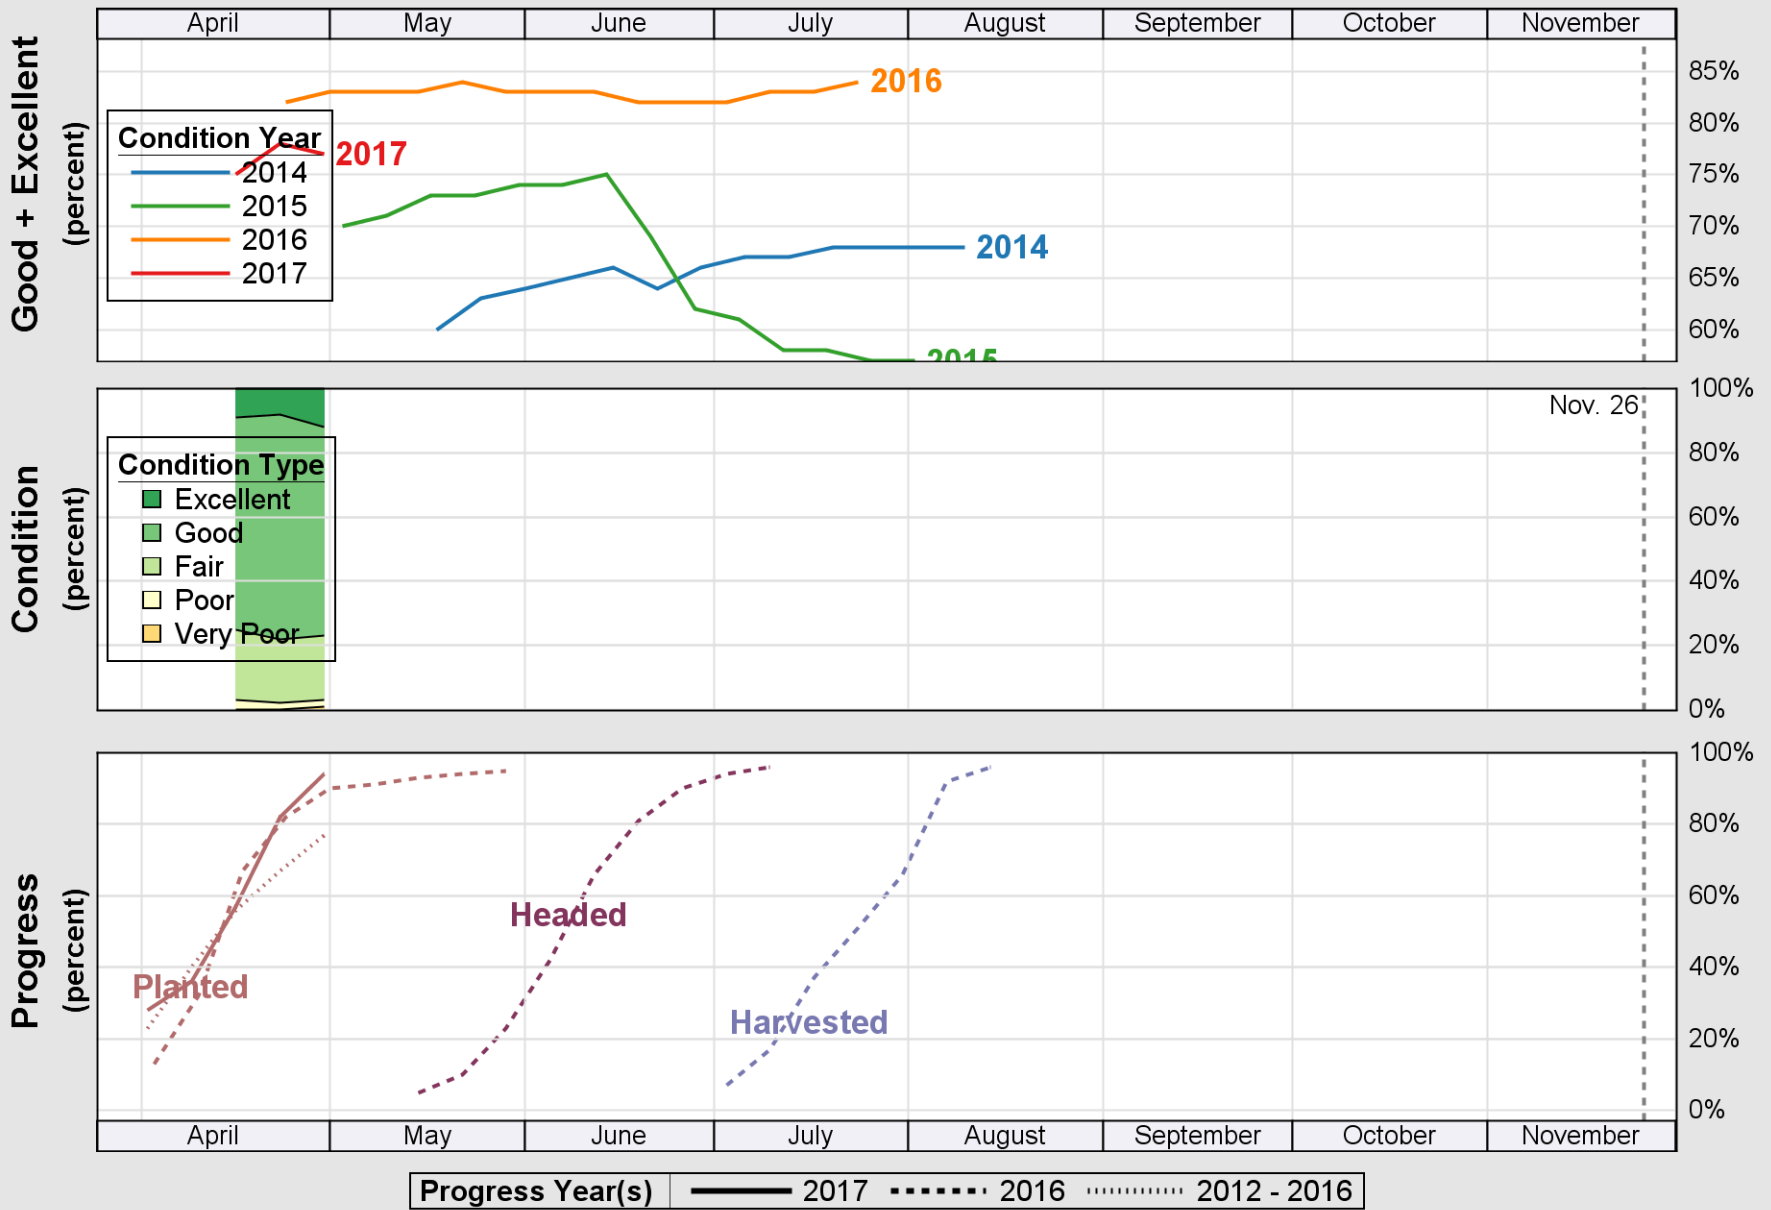

USDA

Crop Progress and Condition: Corn in Illinois , 2017

NASS

Source: National Agricultural Statistics Service (NASS), Crop Progress Report

USDA

Crop Progress and Condition: Oats in Illinois , 2017

NASS

Source: National Agricultural Statistics Service (NASS), Crop Progress Report

USDA

Crop Progress and Condition: Pasture and Range in Illinois , 2017

NASS

Source: National Agricultural Statistics Service (NASS), Crop Progress Report

USDA

Crop Progress and Condition: Sorghum in Illinois , 2017