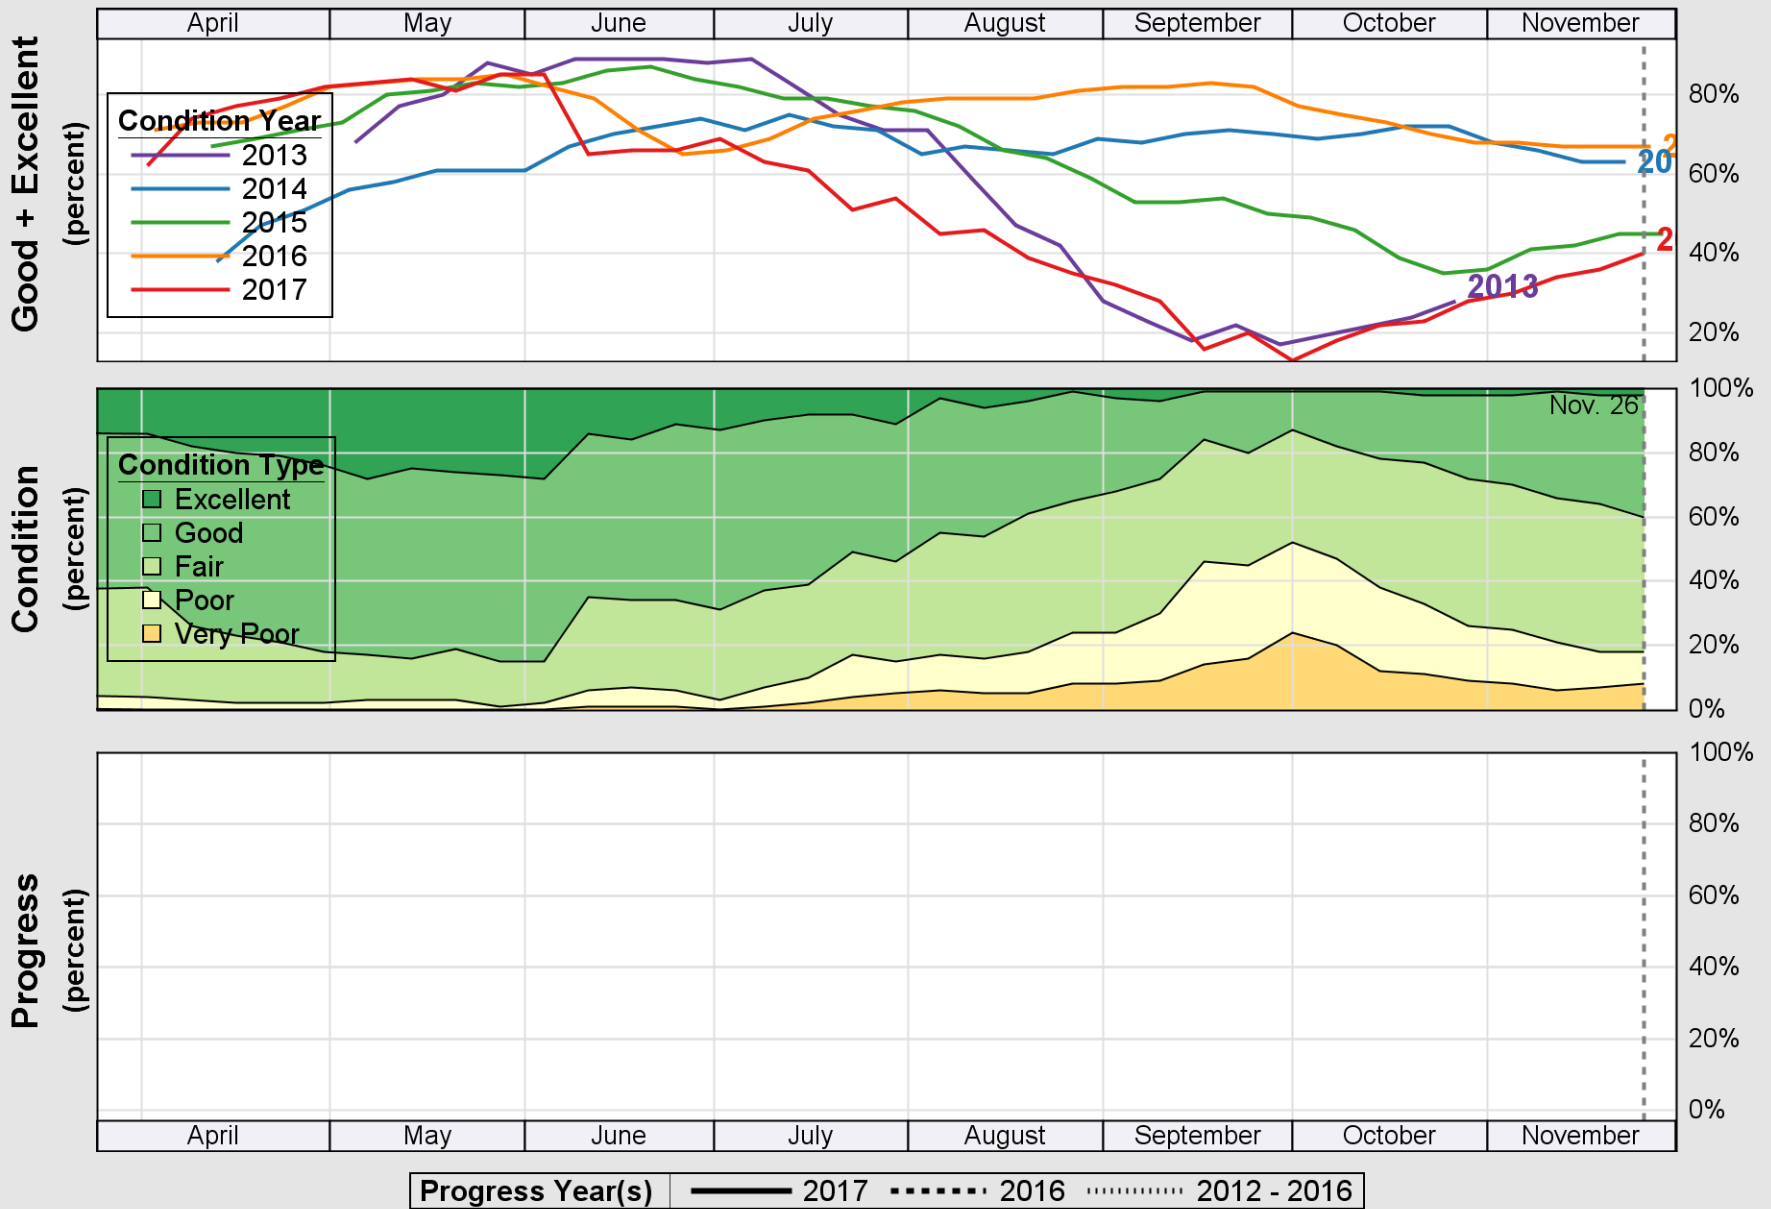

USDA

Crop Progress and Condition: Corn in Illinois , 2017

NASS

Source: National Agricultural Statistics Service (NASS), Crop Progress Report

USDA

Crop Progress and Condition: Oats in Illinois , 2017

NASS

Source: National Agricultural Statistics Service (NASS), Crop Progress Report

USDA

Crop Progress and Condition: Pasture and Range in Illinois , 2017

NASS

Source: National Agricultural Statistics Service (NASS), Crop Progress Report

USDA

Crop Progress and Condition: Sorghum in Illinois , 2017

NASS

Source: National Agricultural Statistics Service (NASS), Crop Progress Report

USDA

Crop Progress and Condition: Soybeans in Illinois , 2017

NASS

Source: National Agricultural Statistics Service (NASS), Crop Progress Report