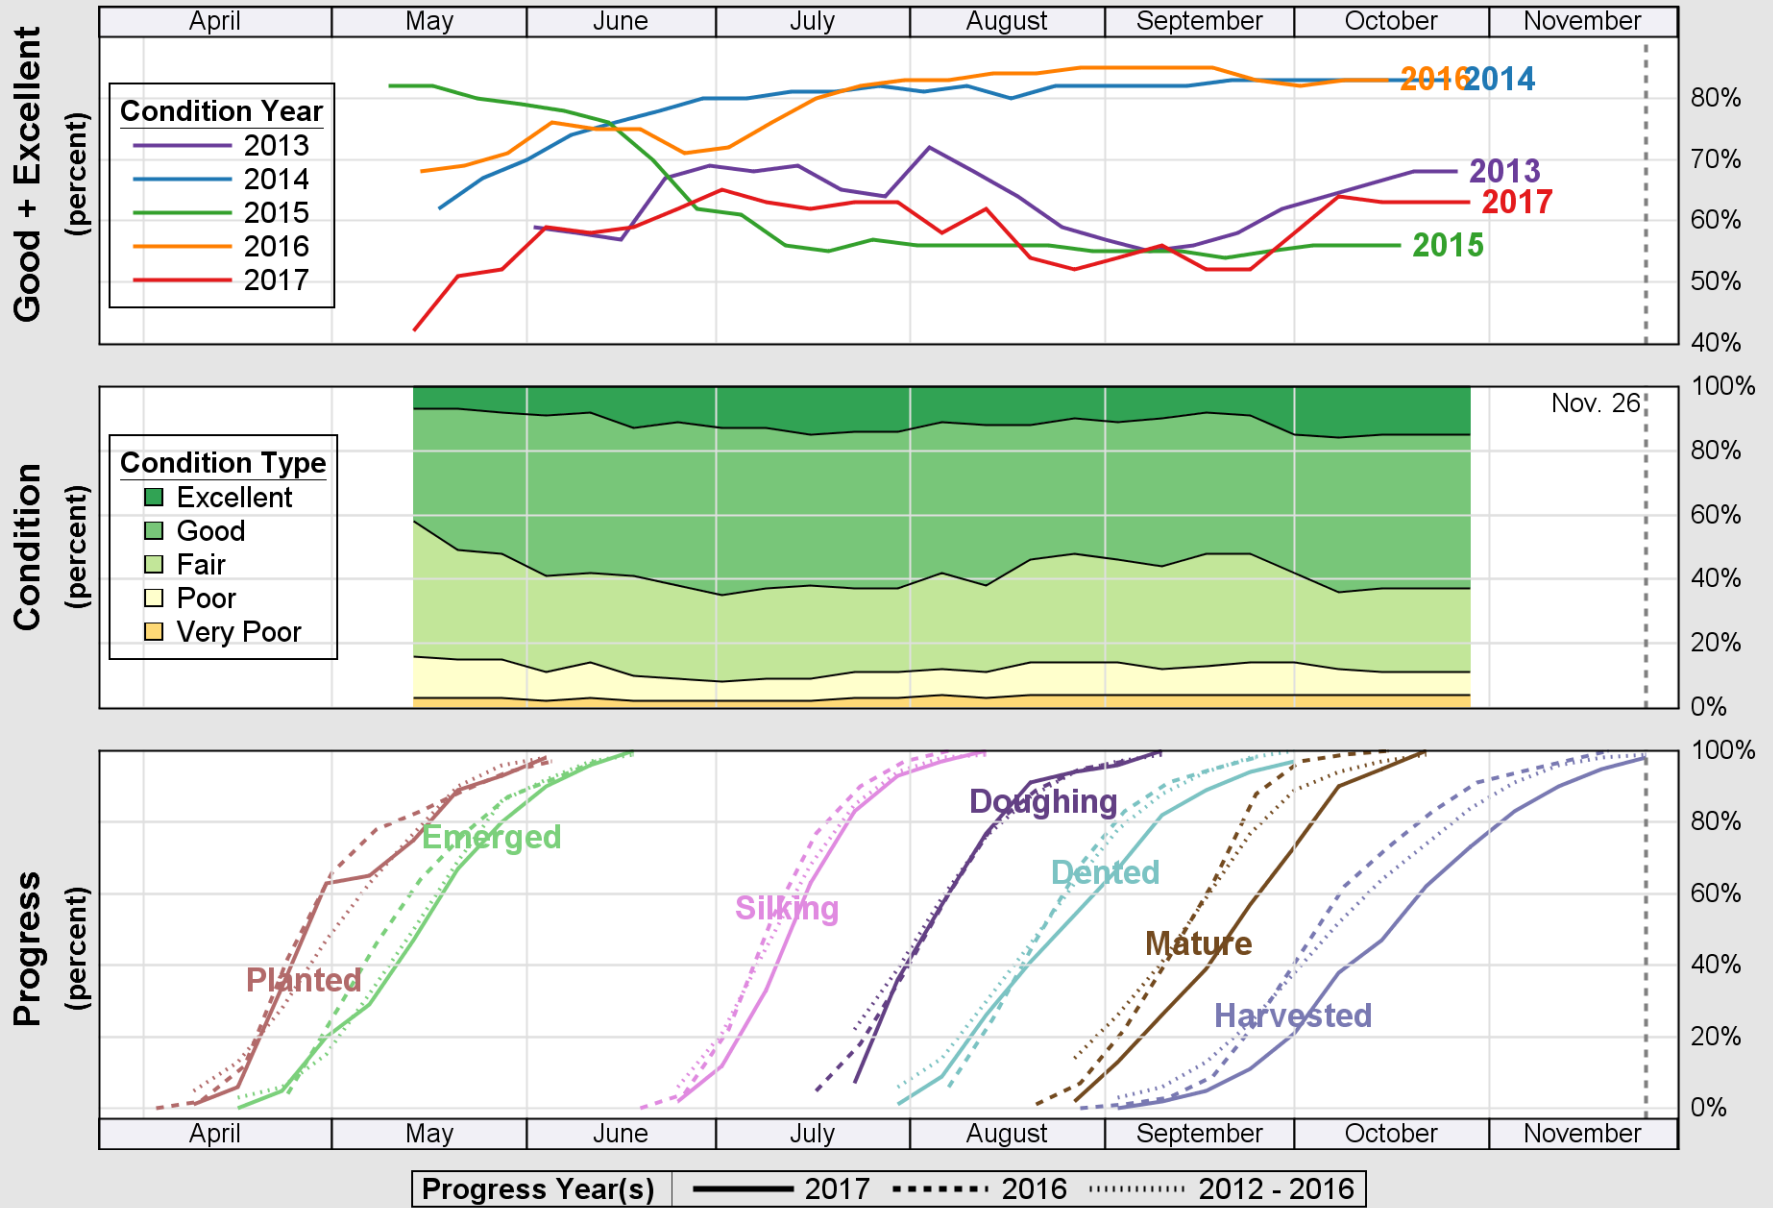

USDA

Crop Progress and Condition: Corn in Illinois , 2017

NASS

Source: National Agricultural Statistics Service (NASS), Crop Progress Report

USDA

Crop Progress and Condition: Oats in Illinois , 2017

NASS

Source: National Agricultural Statistics Service (NASS), Crop Progress Report

USDA

Crop Progress and Condition: Pasture and Range in Illinois , 2017

NASS

Source: National Agricultural Statistics Service (NASS), Crop Progress Report

USDA

Crop Progress and Condition: Sorghum in Illinois , 2017

NASS

Source: National Agricultural Statistics Service (NASS), Crop Progress Report

USDA

Crop Progress and Condition: Soybeans in Illinois , 2017

NASS

Source: National Agricultural Statistics Service (NASS), Crop Progress Report

USDA

Crop Progress and Condition: Winter Wheat in Illinois , 2017

NASS

Source: National Agricultural Statistics Service (NASS), Crop Progress Report