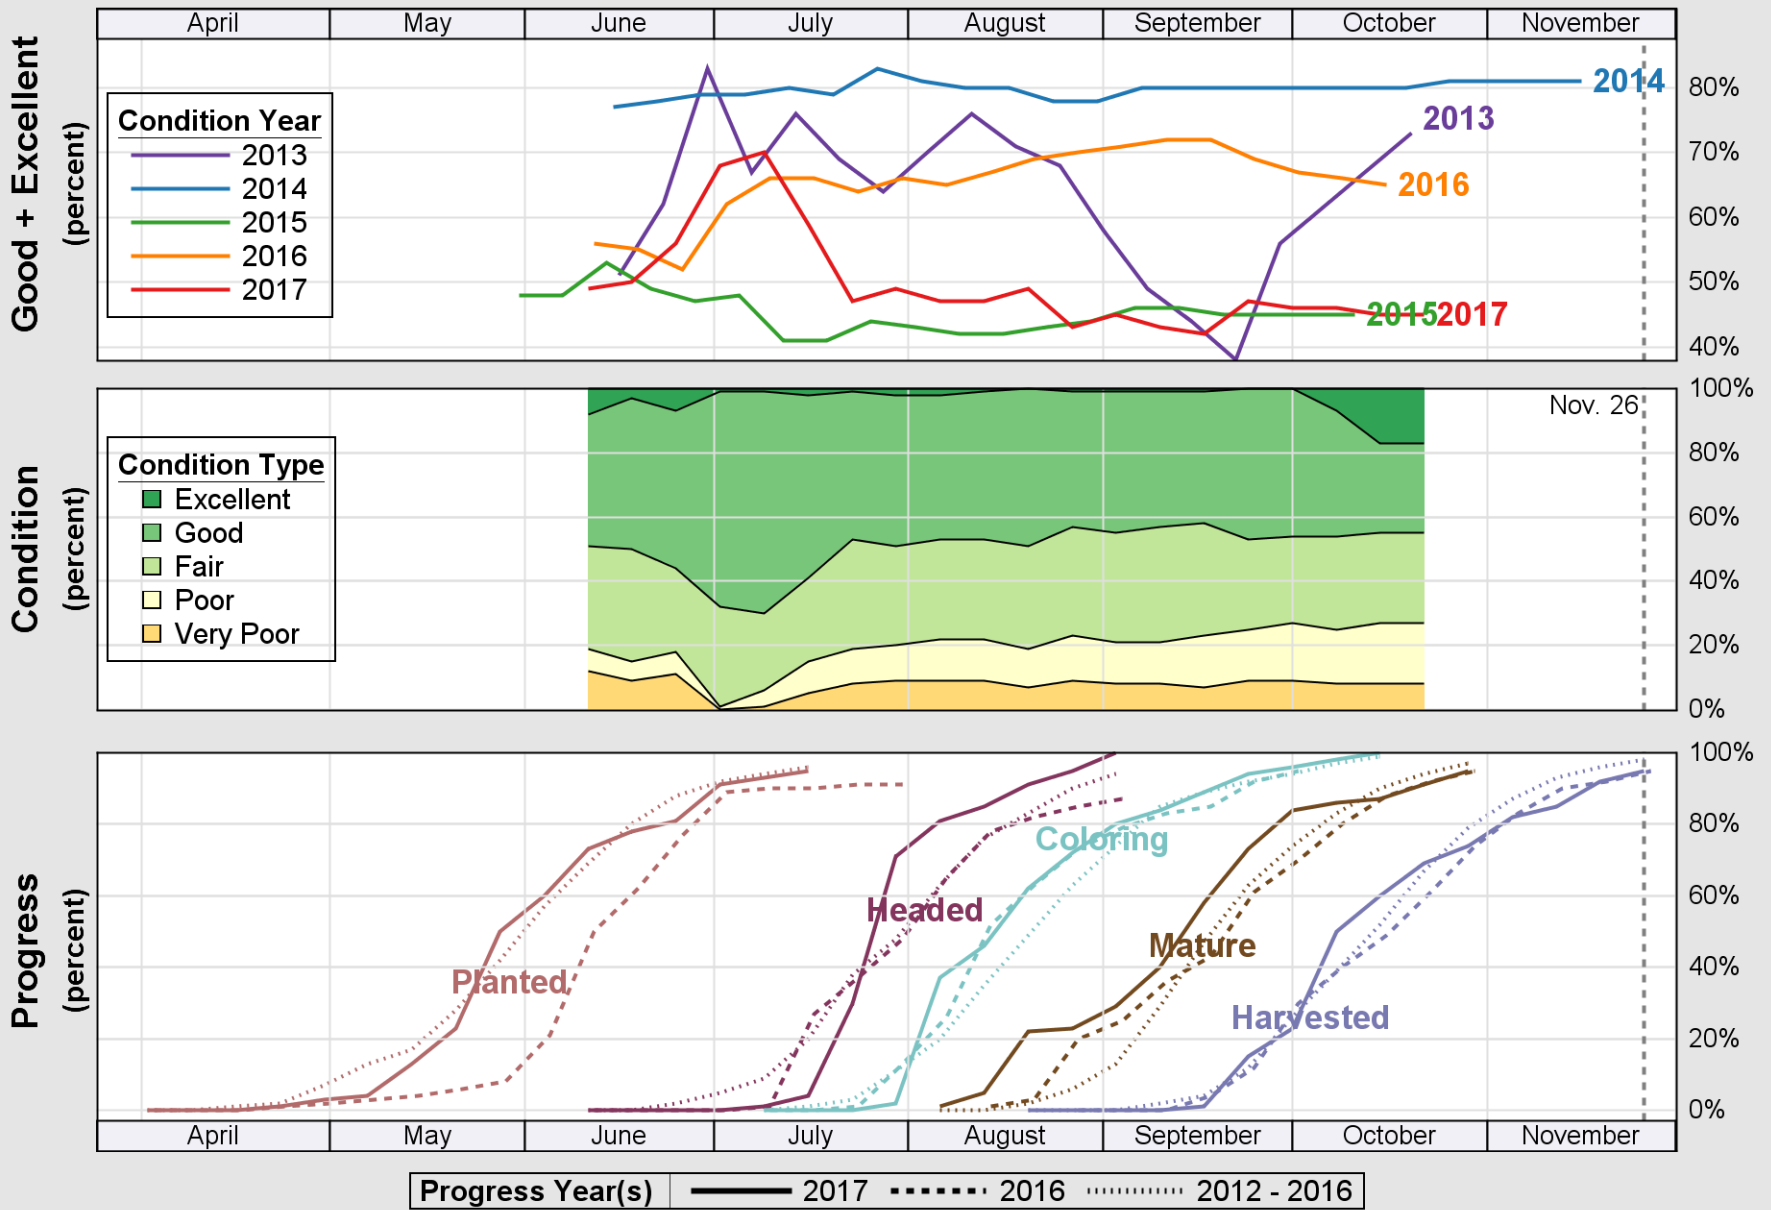

USDA

Crop Progress and Condition: Corn in Illinois , 2017

NASS

Source: National Agricultural Statistics Service (NASS), Crop Progress Report

USDA

Crop Progress and Condition: Oats in Illinois , 2017

NASS

Source: National Agricultural Statistics Service (NASS), Crop Progress Report

USDA

Crop Progress and Condition: Pasture and Range in Illinois , 2017

NASS

Source: National Agricultural Statistics Service (NASS), Crop Progress Report

USDA

Crop Progress and Condition: Sorghum in Illinois , 2017

NASS

Source: National Agricultural Statistics Service (NASS), Crop Progress Report

USDA

Crop Progress and Condition: Soybeans in Illinois , 2017

NASS

Source: National Agricultural Statistics Service (NASS), Crop Progress Report

USDA

Crop Progress and Condition: Winter Wheat in Illinois , 2017

NASS

Source: National Agricultural Statistics Service (NASS), Crop Progress Report