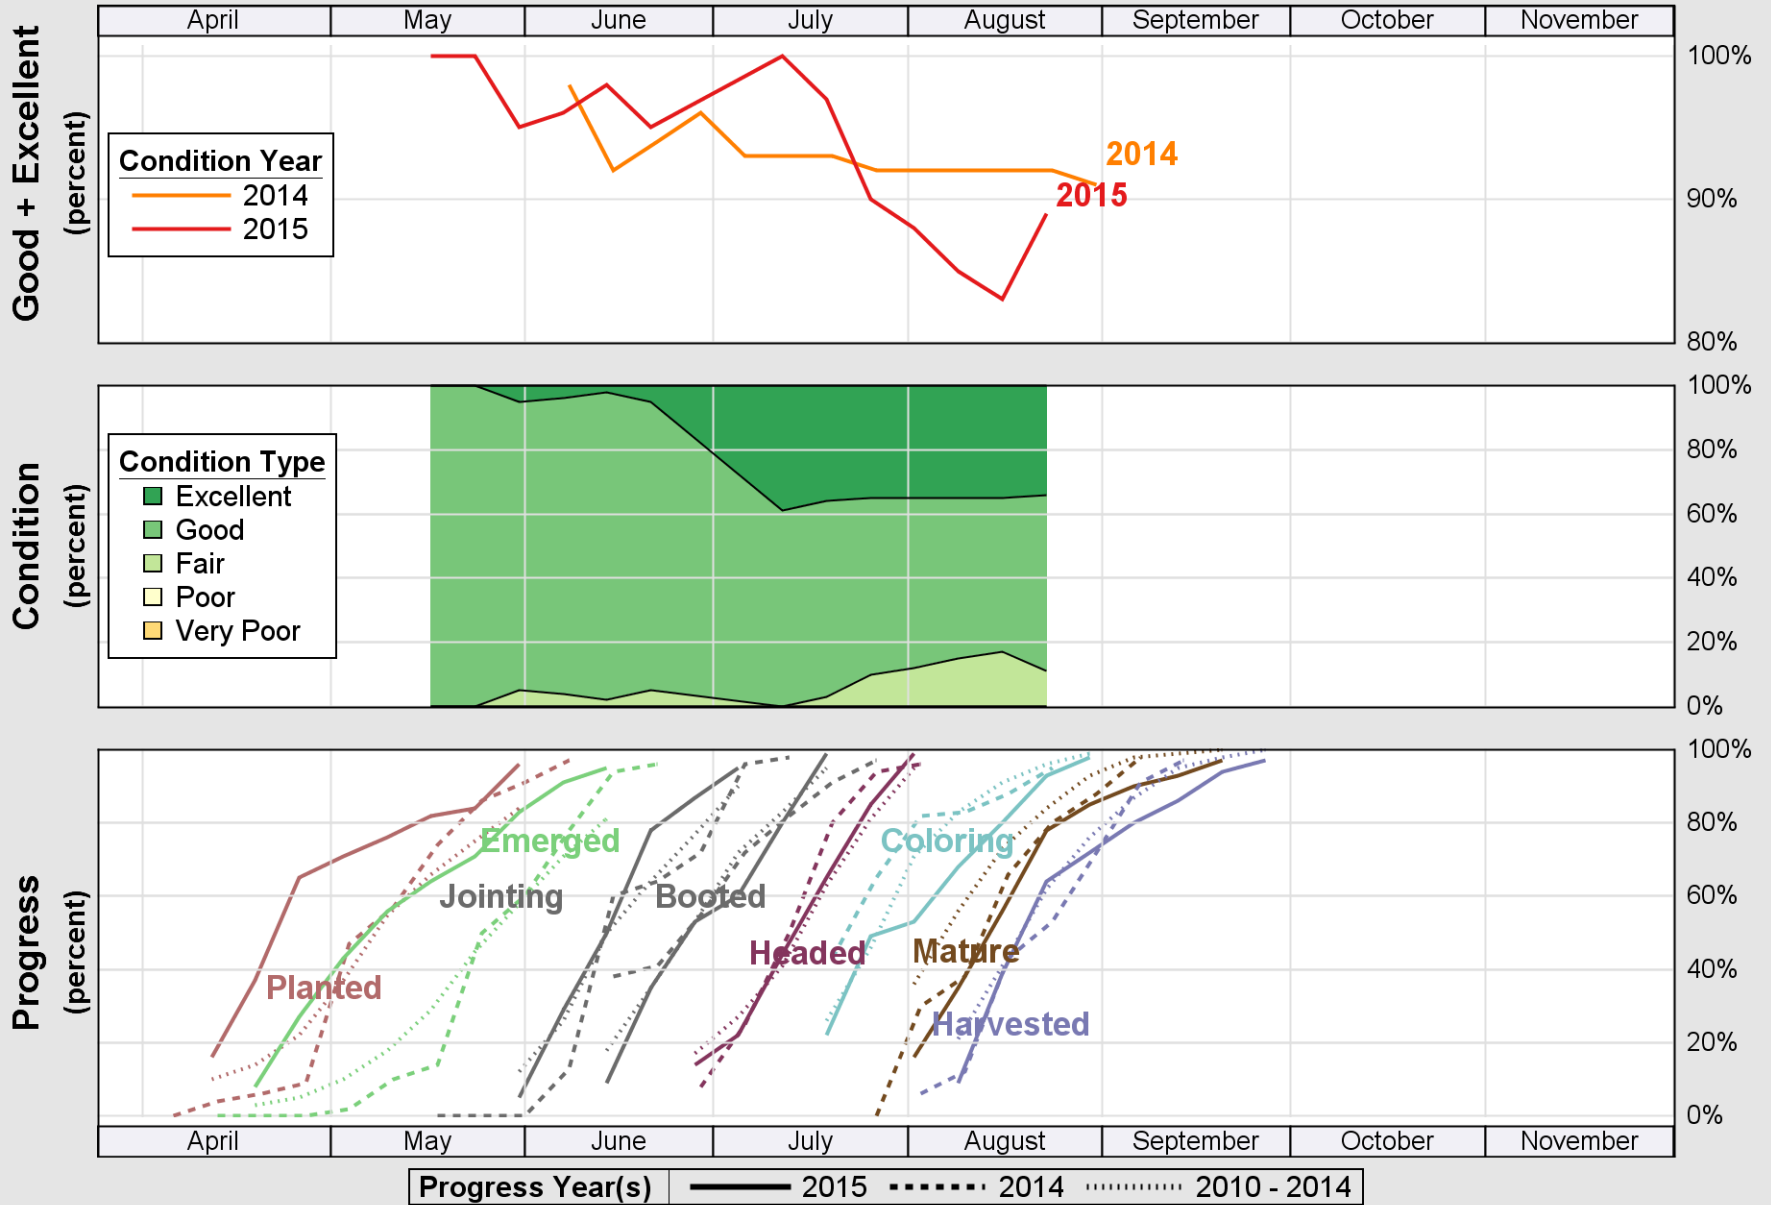

NASS

Source: National Agricultural Statistics Service (NASS), Crop Progress Report

USDA

Crop Progress and Condition: Spring Wheat in Wyoming, 2015

NASS

Source: National Agricultural Statistics Service (NASS), Crop Progress Report

USDA

Crop Progress and Condition: Sugar Beets in Wyoming , 2015

NASS

Source: National Agricultural Statistics Service (NASS), Crop Progress Report

USDA

Crop Progress and Condition: Winter Wheat in Wyoming, 2015