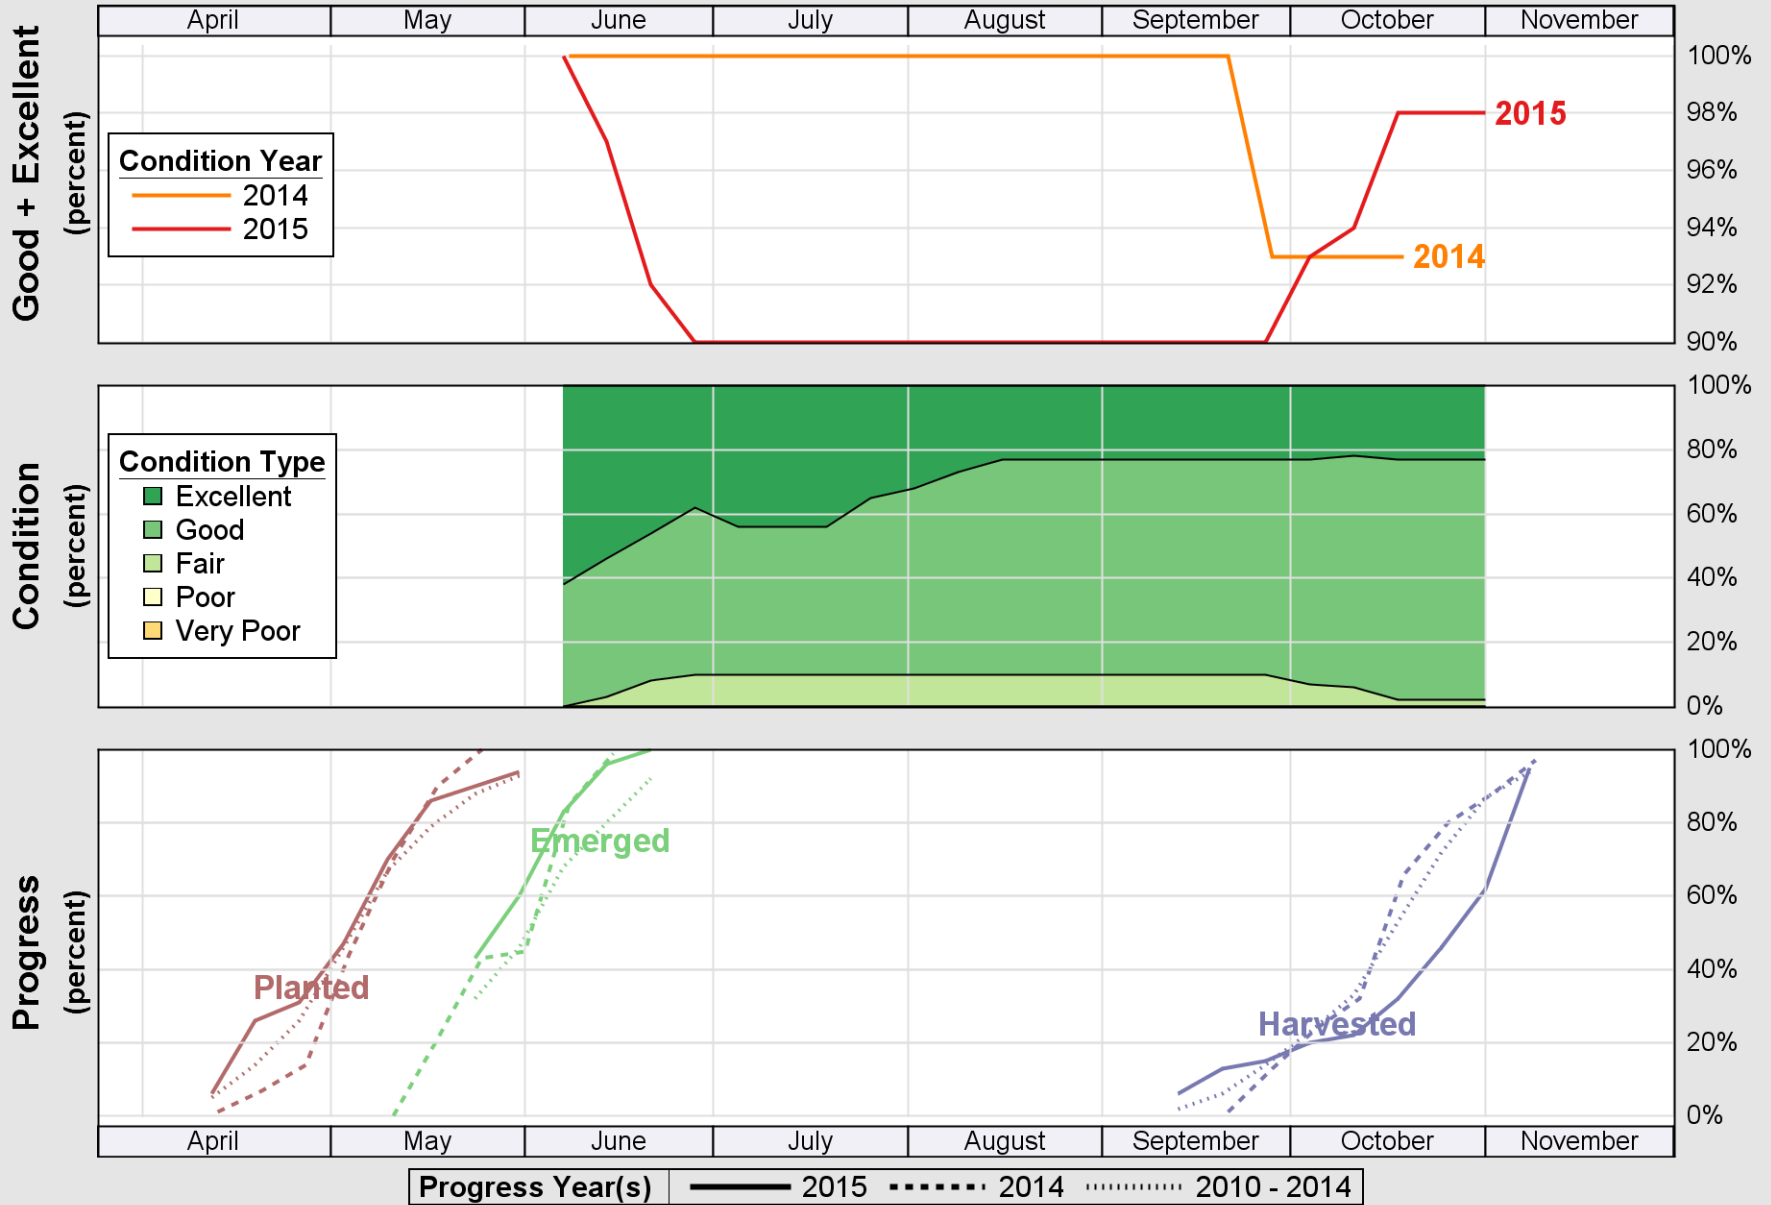

NASS

Source: National Agricultural Statistics Service (NASS), Crop Progress Report

USDA

Crop Progress and Condition: Spring Wheat in Wyoming, 2015

NASS

Source: National Agricultural Statistics Service (NASS), Crop Progress Report

USDA

Crop Progress and Condition: Sugar Beets in Wyoming , 2015

NASS

Source: National Agricultural Statistics Service (NASS), Crop Progress Report

USDA

Crop Progress and Condition: Winter Wheat in Wyoming, 2015