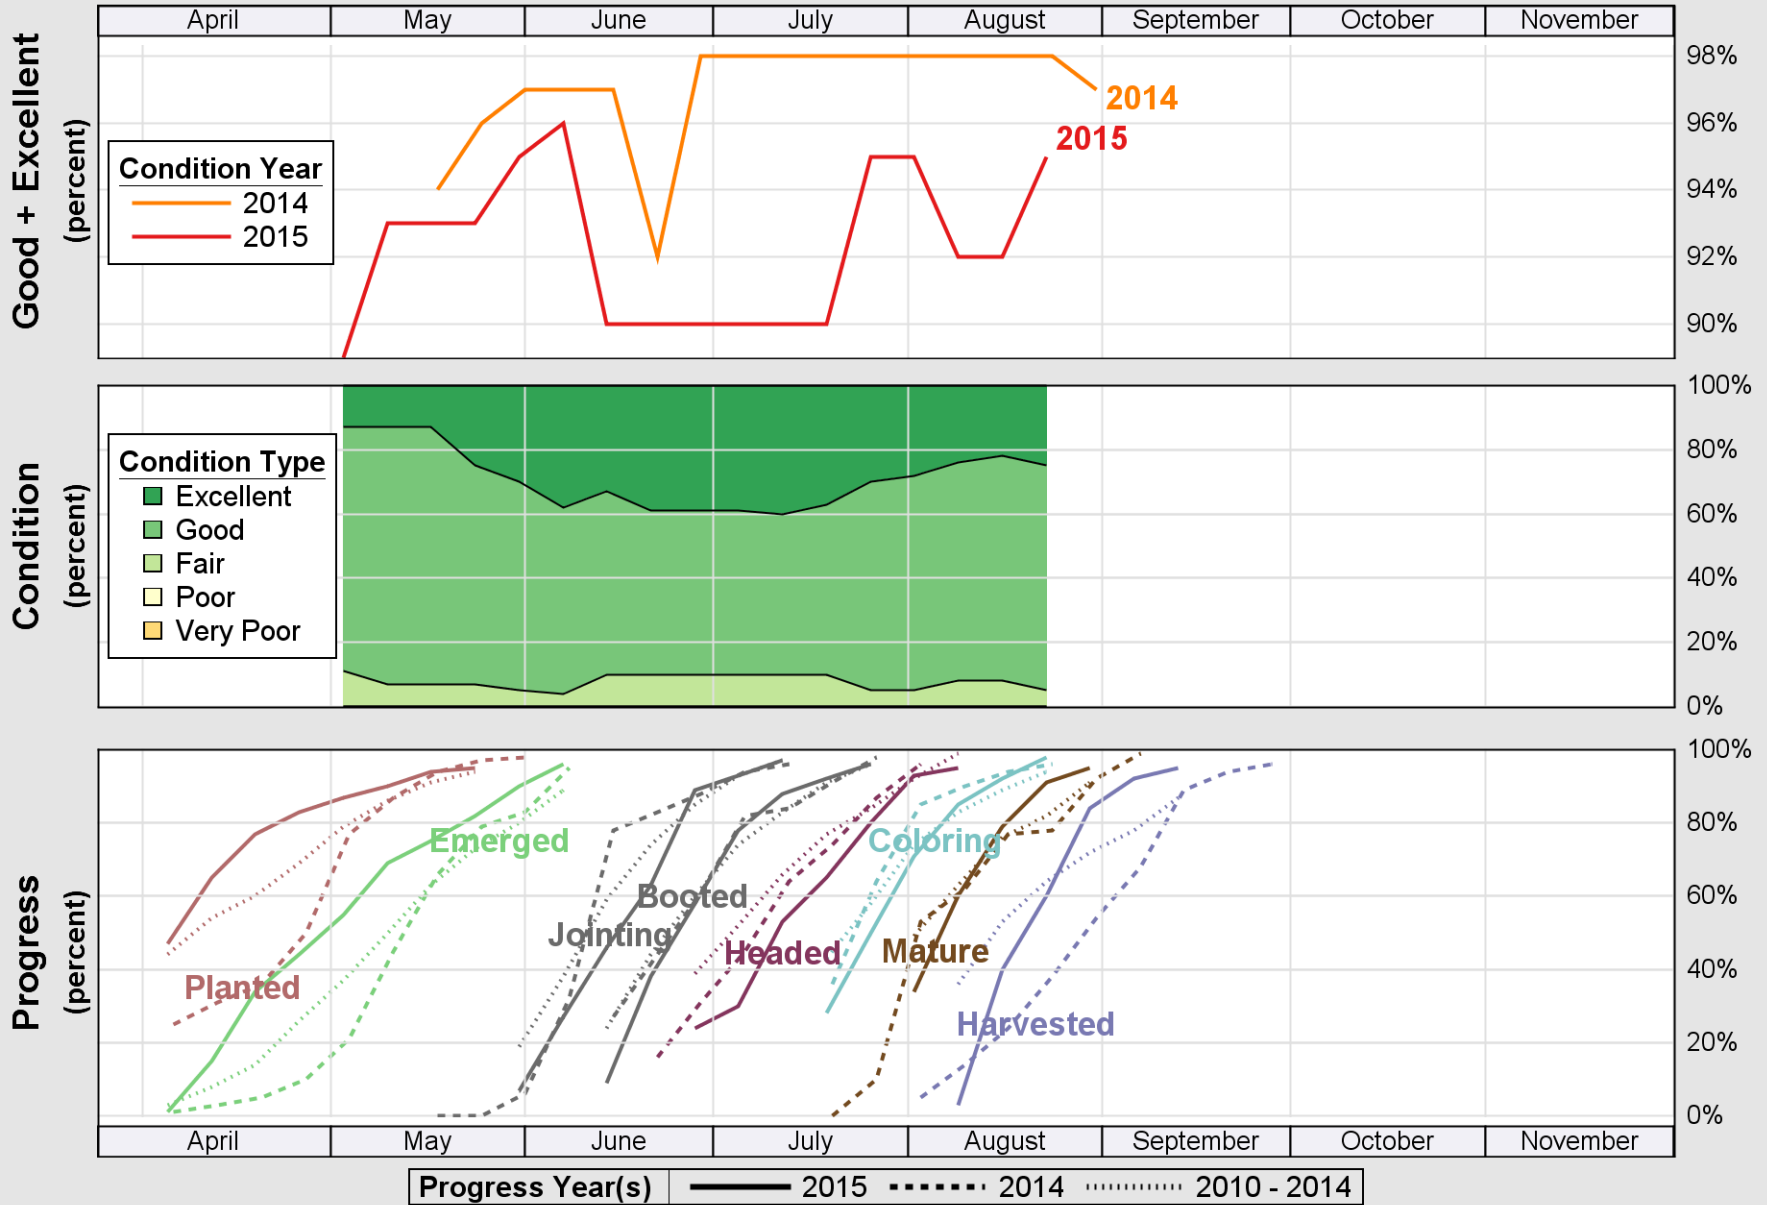

USDA

Crop Progress and Condition: Barley in Wyoming , 2015

NASS

Source: National Agricultural Statistics Service (NASS), Crop Progress Report

USDA

Crop Progress and Condition: Corn in Wyoming, 2015

NASS

Source: National Agricultural Statistics Service (NASS), Crop Progress Report

USDA

Crop Progress and Condition: Oats in Wyoming, 2015

NASS

Source: National Agricultural Statistics Service (NASS), Crop Progress Report

USDA

Crop Progress and Condition: Pasture and Range in Wyoming, 2015

NASS

Source: National Agricultural Statistics Service (NASS), Crop Progress Report

USDA

Crop Progress and Condition: Spring Wheat in Wyoming, 2015

NASS

Source: National Agricultural Statistics Service (NASS), Crop Progress Report