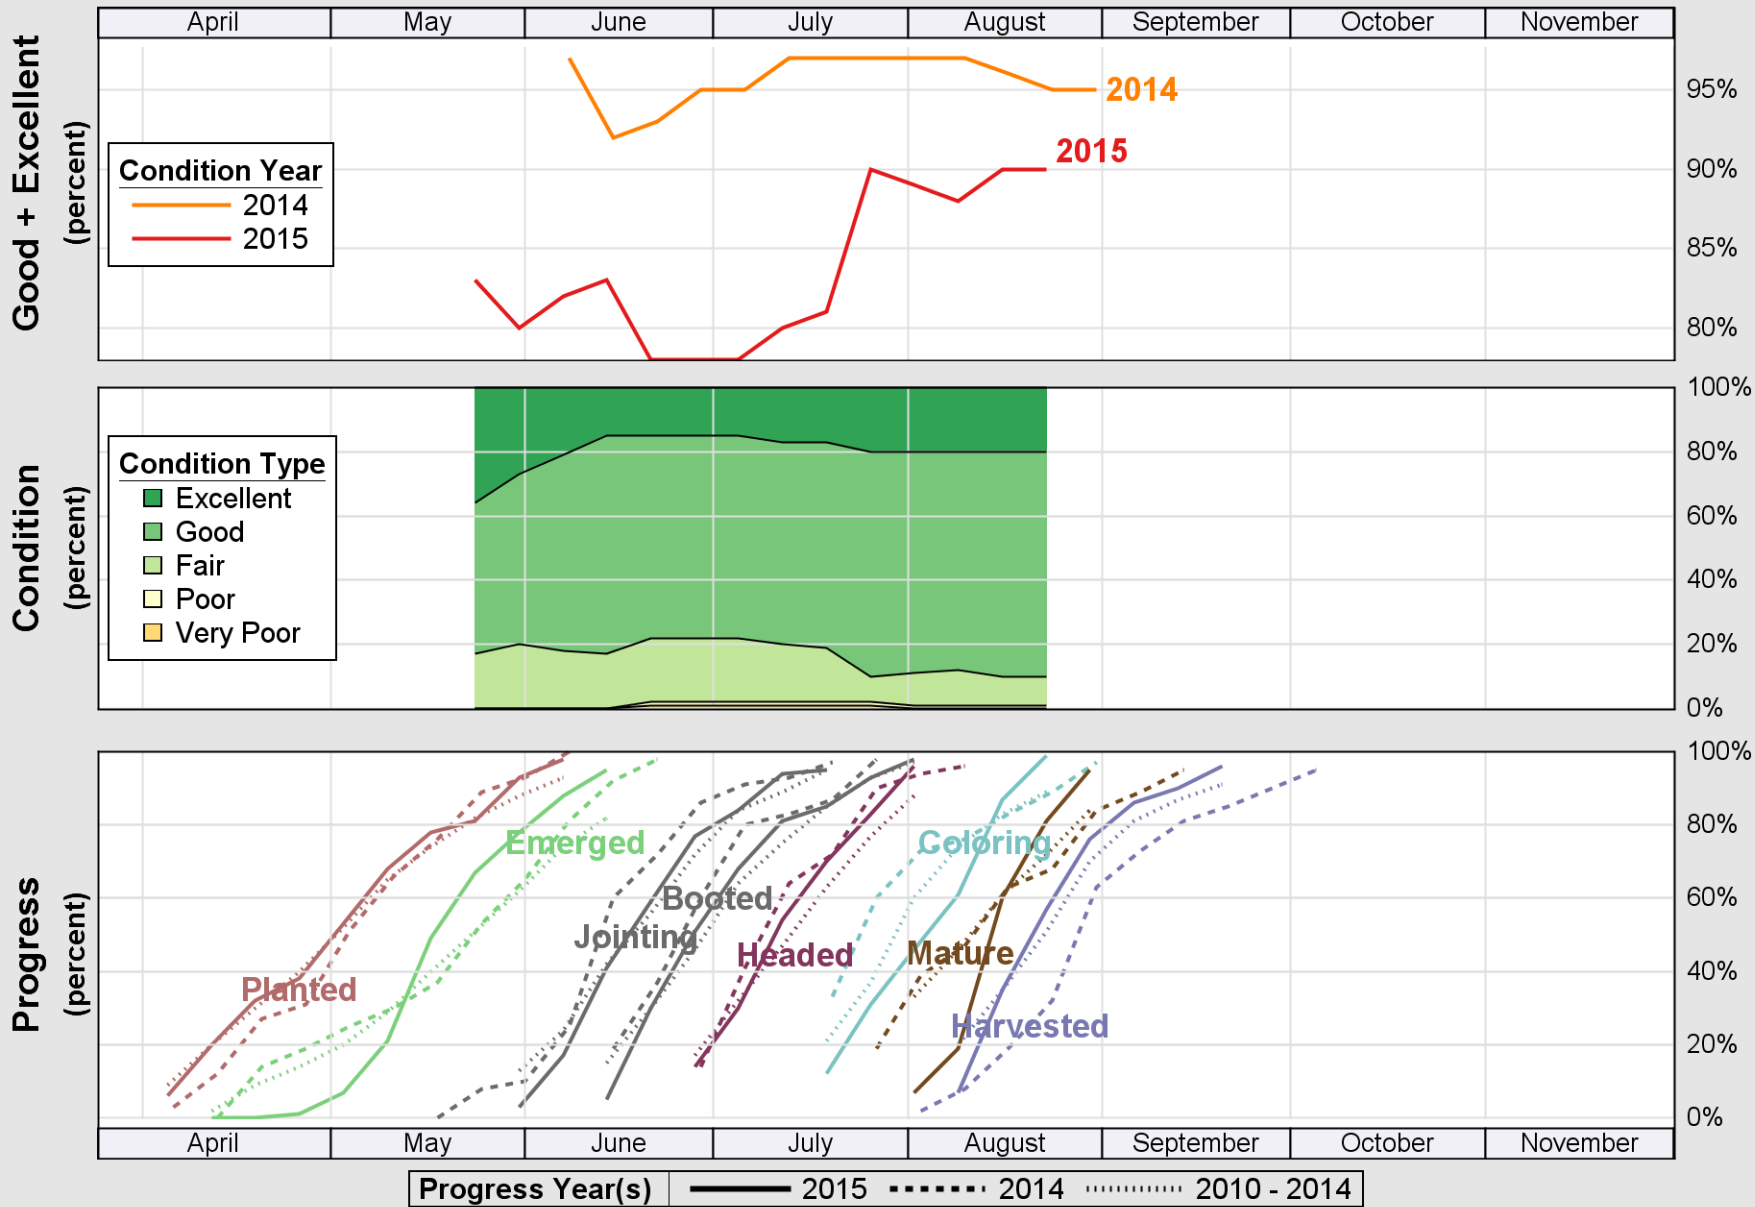

USDA

Crop Progress and Condition: Barley in Wyoming , 2015

NASS

Source: National Agricultural Statistics Service (NASS), Crop Progress Report

USDA

Crop Progress and Condition: Corn in Wyoming, 2015

NASS

Source: National Agricultural Statistics Service (NASS), Crop Progress Report

USDA

Crop Progress and Condition: Oats in Wyoming, 2015

NASS

Source: National Agricultural Statistics Service (NASS), Crop Progress Report

USDA

Crop Progress and Condition: Pasture and Range in Wyoming, 2015

NASS

Source: National Agricultural Statistics Service (NASS), Crop Progress Report

USDA

Crop Progress and Condition: Spring Wheat in Wyoming, 2015

NASS

Source: National Agricultural Statistics Service (NASS), Crop Progress Report