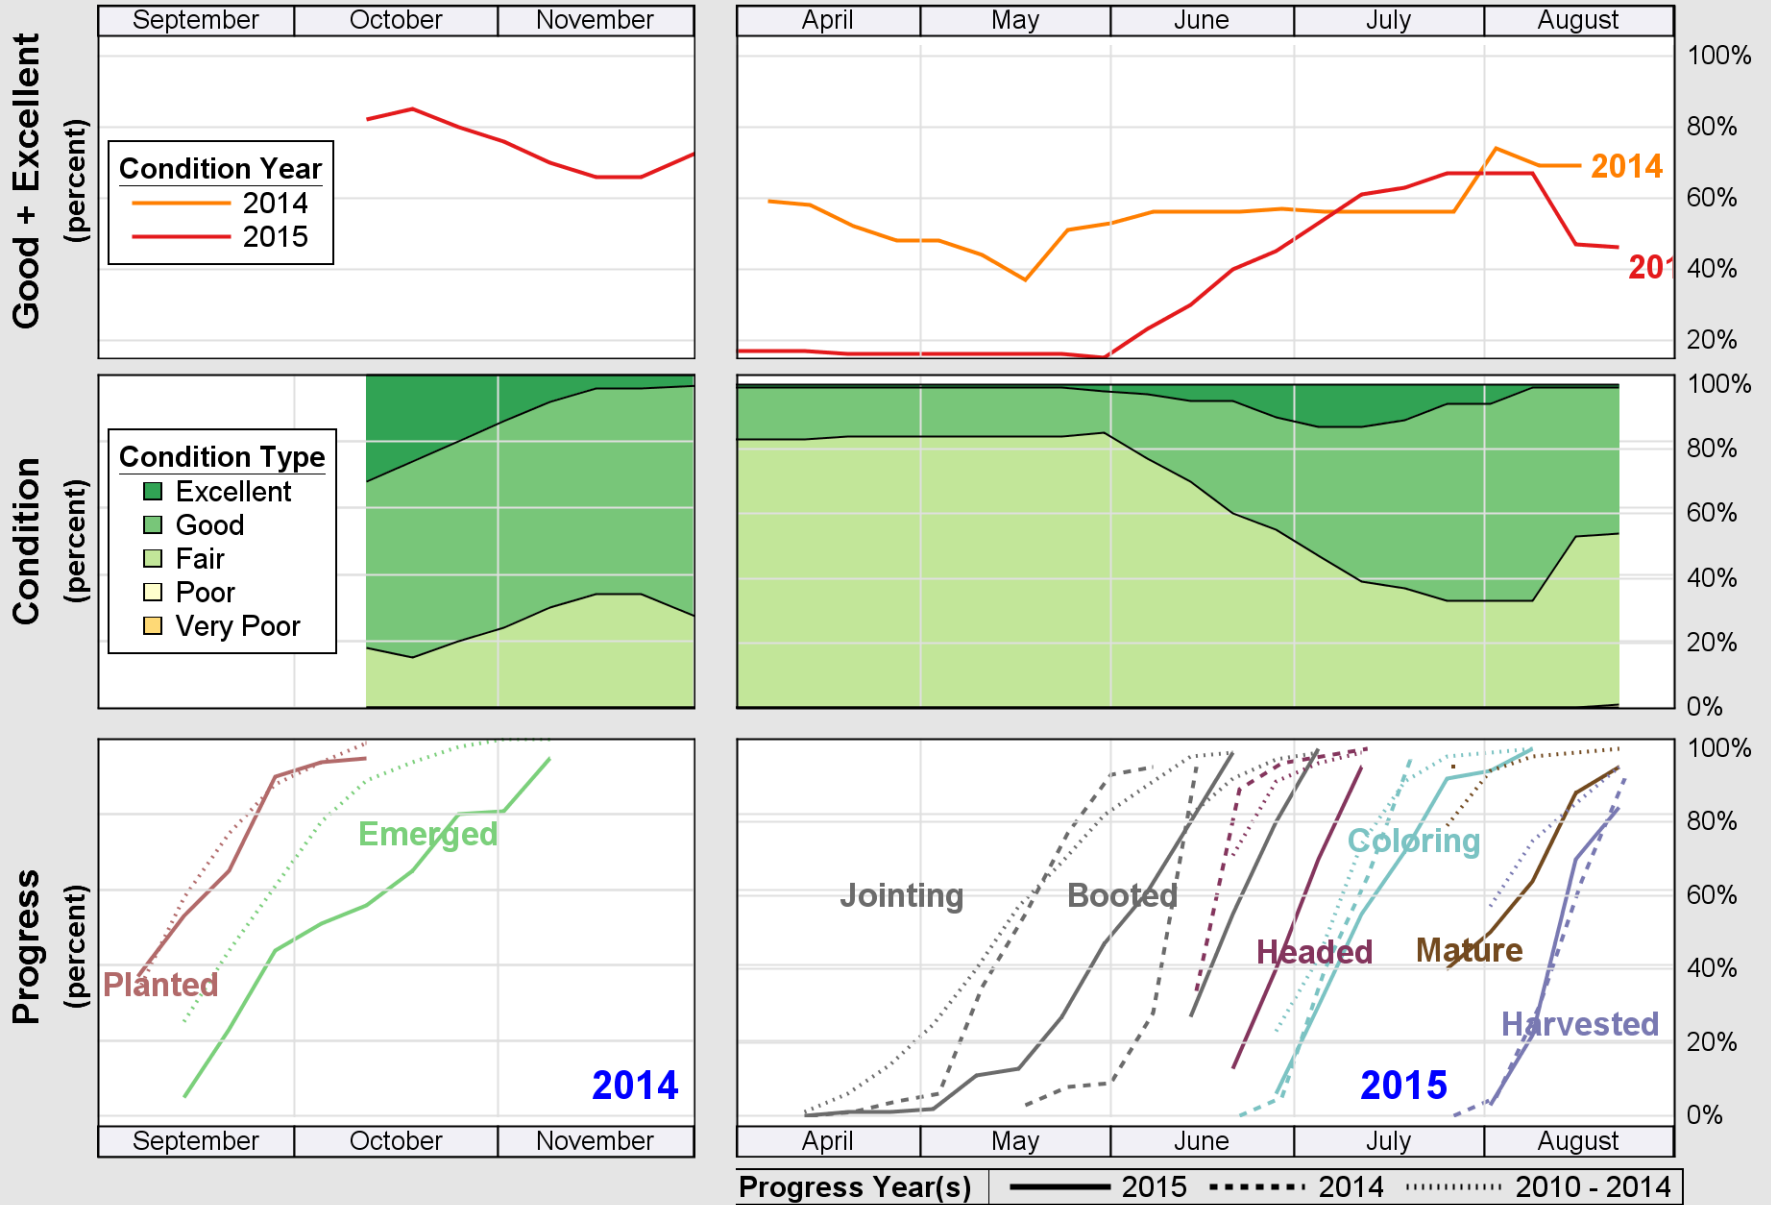

USDA

Crop Progress and Condition: Sugar Beets in Wyoming , 2015

NASS

Source: National Agricultural Statistics Service (NASS), Crop Progress Report

USDA

Crop Progress and Condition: Winter Wheat in Wyoming, 2015

NASS

Source: National Agricultural Statistics Service (NASS), Crop Progress Report