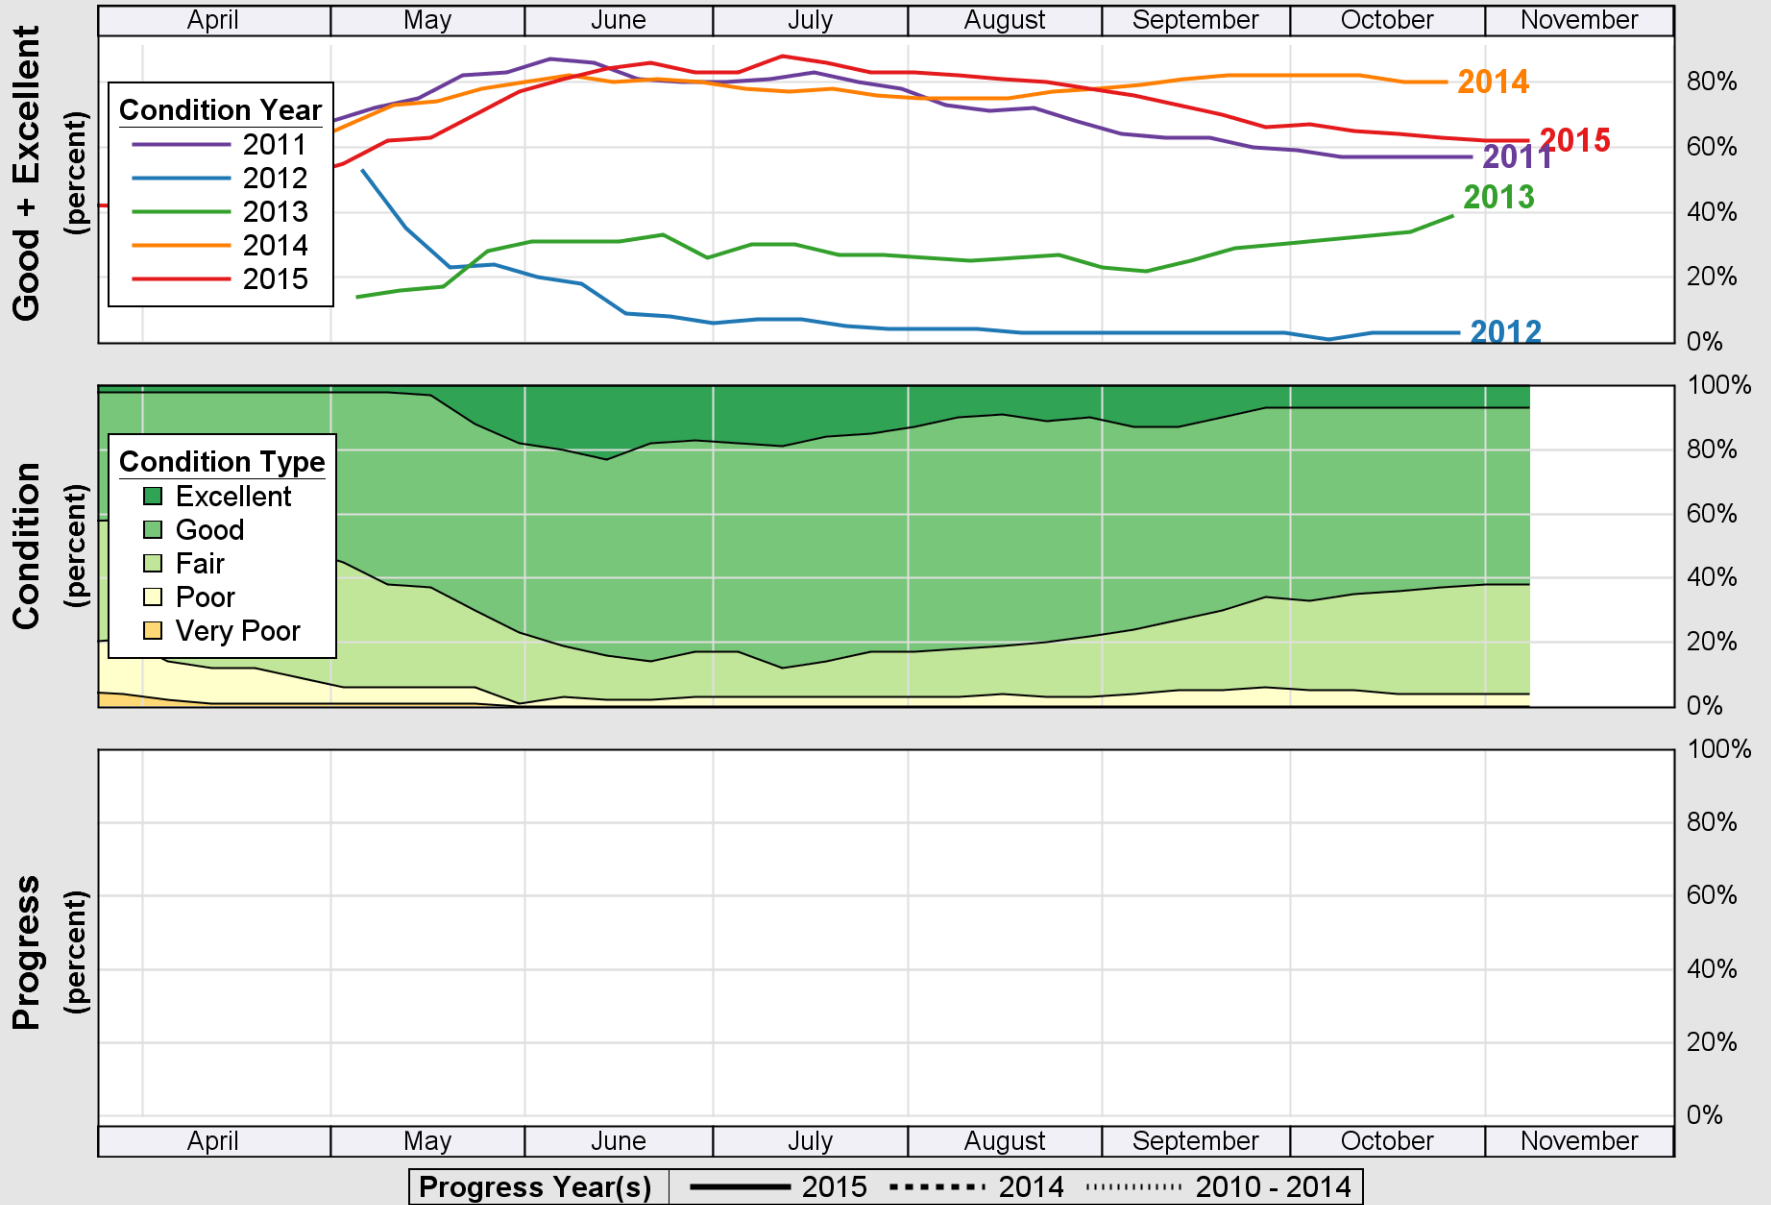

USDA

Crop Progress and Condition: Barley in Wyoming , 2015

NASS

Source: National Agricultural Statistics Service (NASS), Crop Progress Report

USDA

Crop Progress and Condition: Corn in Wyoming, 2015

NASS

Source: National Agricultural Statistics Service (NASS), Crop Progress Report

USDA

Crop Progress and Condition: Oats in Wyoming, 2015

NASS

Source: National Agricultural Statistics Service (NASS), Crop Progress Report

USDA

Crop Progress and Condition: Pasture and Range in Wyoming, 2015

NASS

Source: National Agricultural Statistics Service (NASS), Crop Progress Report

USDA

Crop Progress and Condition: Spring Wheat in Wyoming, 2015

NASS

Source: National Agricultural Statistics Service (NASS), Crop Progress Report