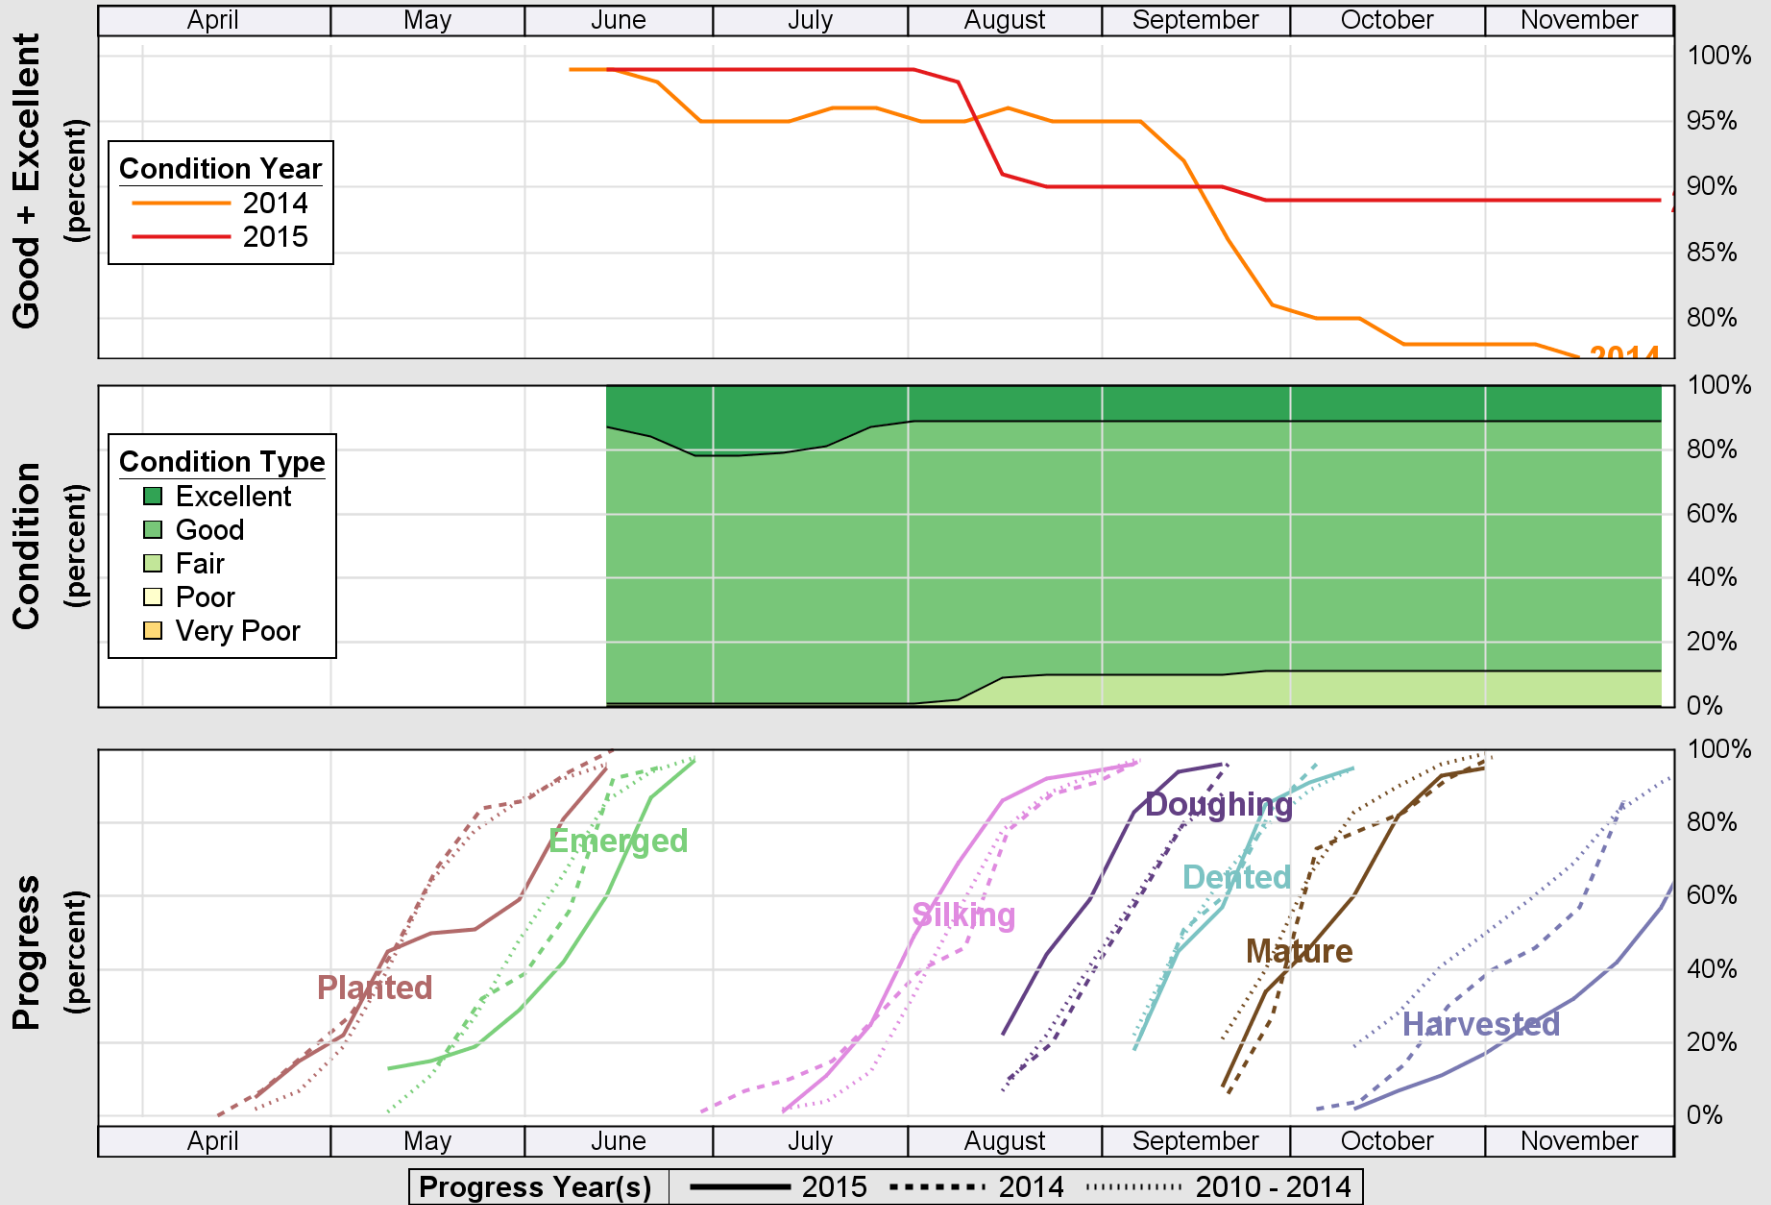

USDA

Crop Progress and Condition: Barley in Wyoming , 2015

NASS

Source: National Agricultural Statistics Service (NASS), Crop Progress Report

USDA

Crop Progress and Condition: Corn in Wyoming, 2015

NASS

Source: National Agricultural Statistics Service (NASS), Crop Progress Report

USDA

Crop Progress and Condition: Oats in Wyoming, 2015

NASS

Source: National Agricultural Statistics Service (NASS), Crop Progress Report

USDA

Crop Progress and Condition: Pasture and Range in Wyoming, 2015

NASS

Source: National Agricultural Statistics Service (NASS), Crop Progress Report

USDA

Crop Progress and Condition: Spring Wheat in Wyoming, 2015

NASS

Source: National Agricultural Statistics Service (NASS), Crop Progress Report