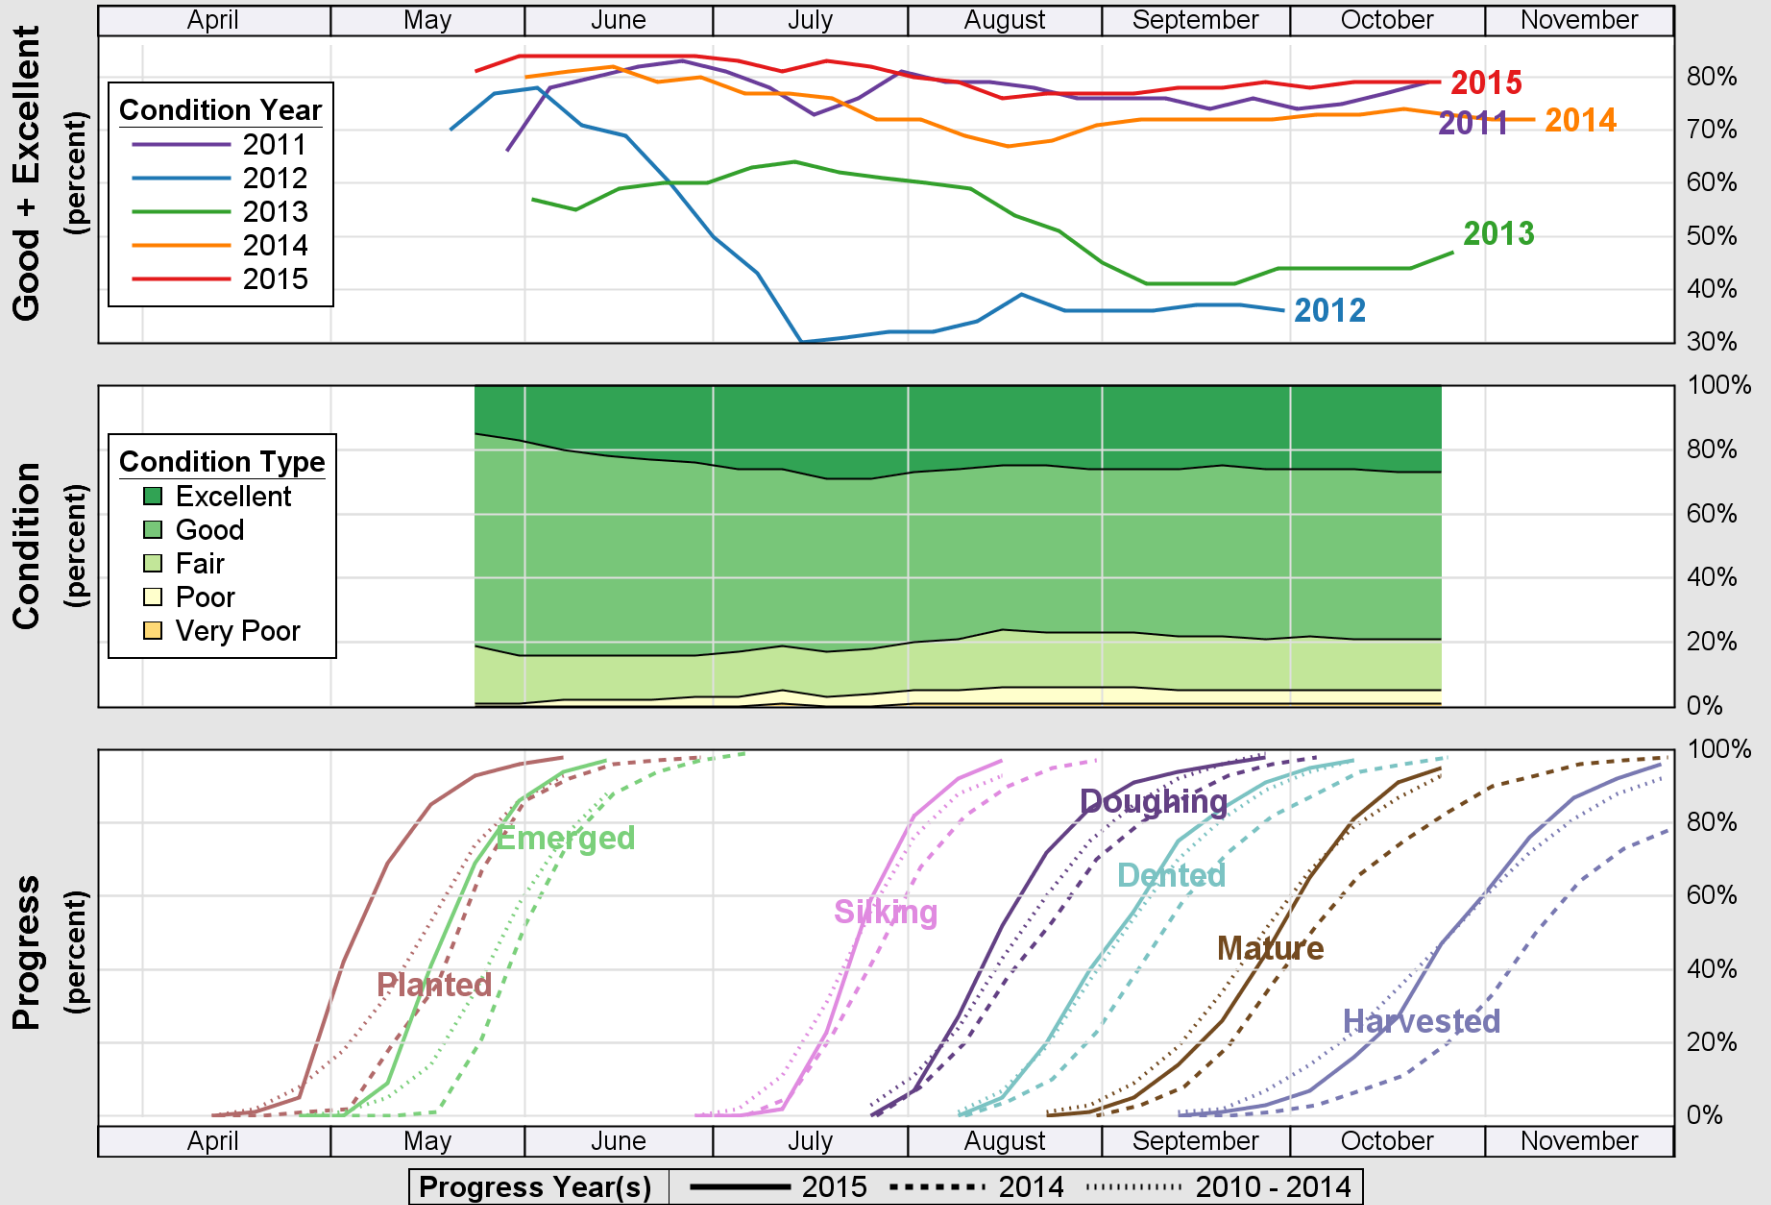

USDA

Crop Progress and Condition: Corn in Wisconsin , 2015

NASS

Source: National Agricultural Statistics Service (NASS), Crop Progress Report

USDA

Crop Progress and Condition: Oats in Wisconsin , 2015

NASS

Source: National Agricultural Statistics Service (NASS), Crop Progress Report

USDA

Crop Progress and Condition: Pasture and Range in Wisconsin, 2015

NASS

Source: National Agricultural Statistics Service (NASS), Crop Progress Report

USDA

Crop Progress and Condition: Soybeans in Wisconsin, 2015

NASS

Source: National Agricultural Statistics Service (NASS), Crop Progress Report

USDA

Crop Progress and Condition: Winter Wheat in Wisconsin , 2015

NASS

Source: National Agricultural Statistics Service (NASS), Crop Progress Report