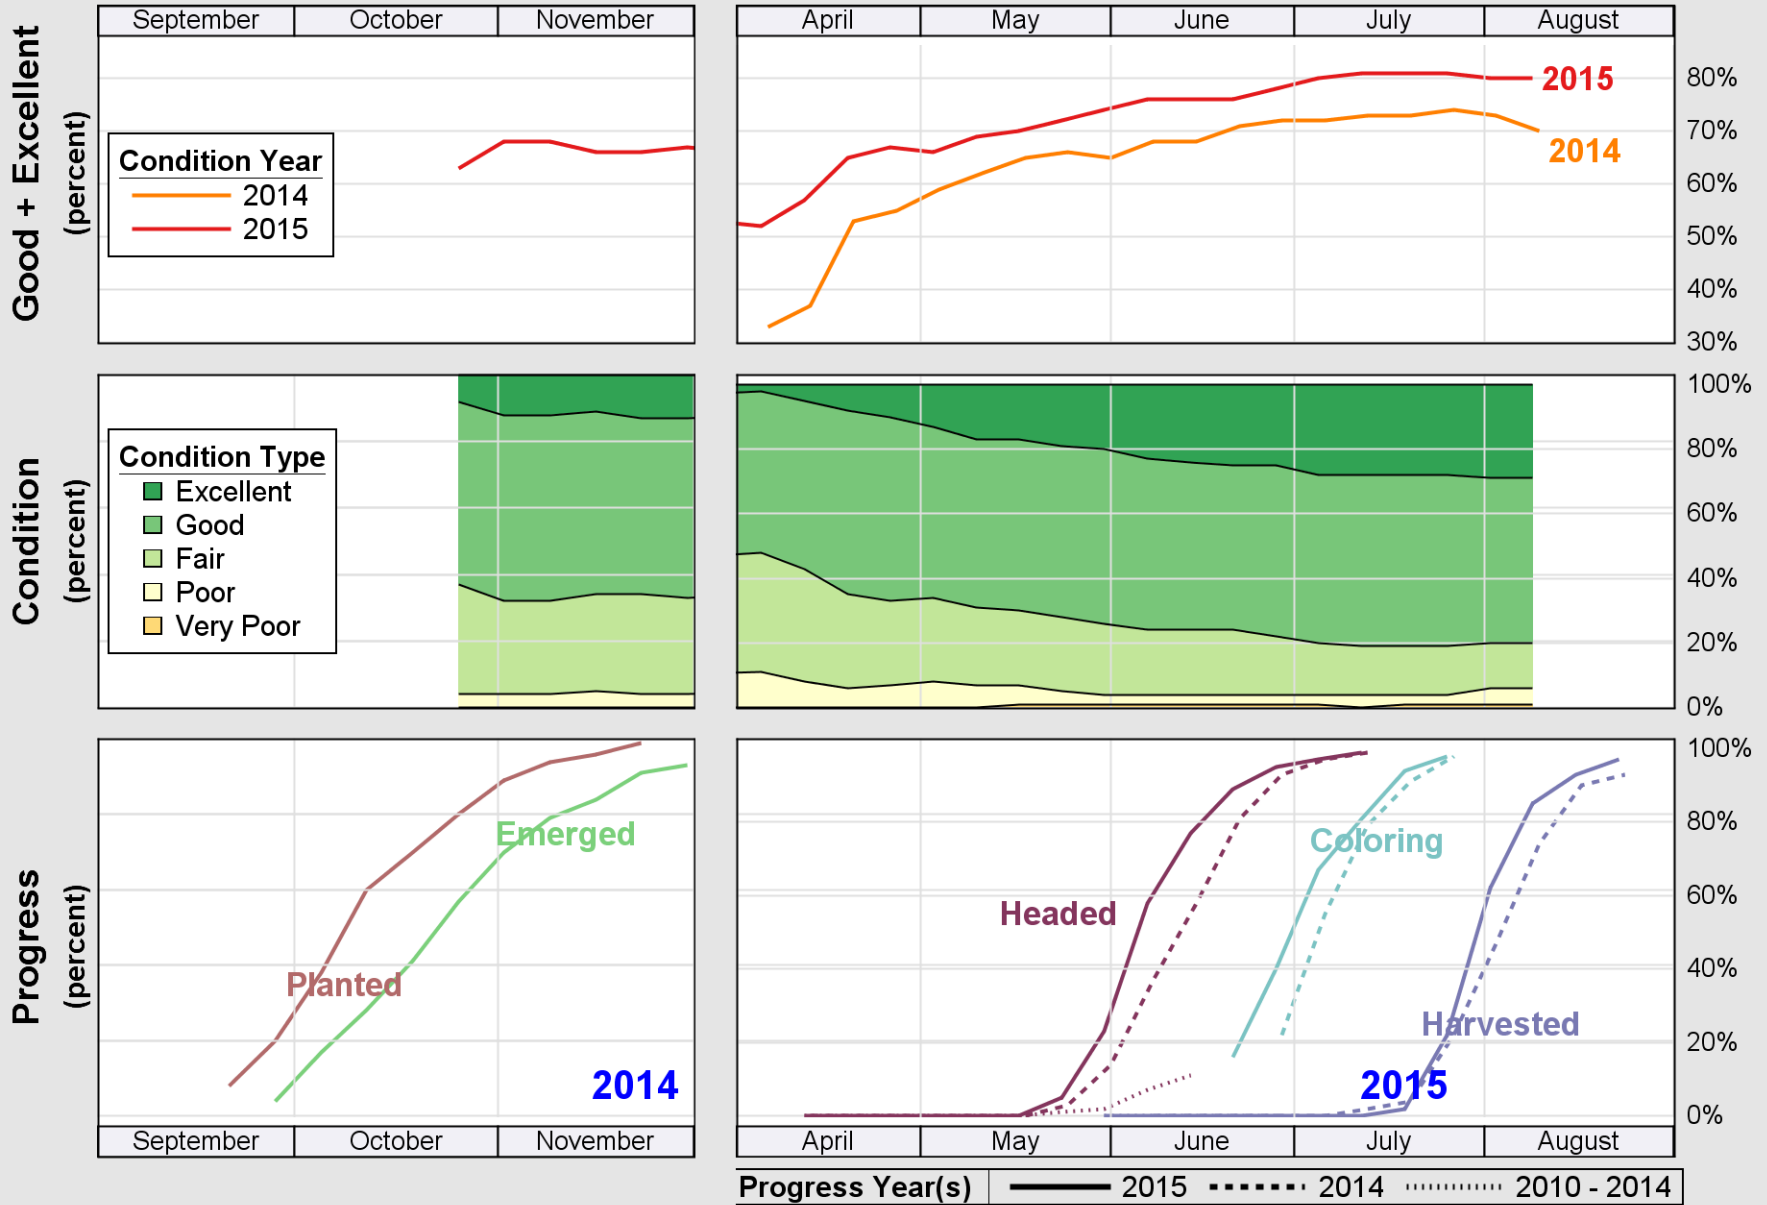

USDA

Crop Progress and Condition: Pasture and Range in Wisconsin, 2015

NASS

Source: National Agricultural Statistics Service (NASS), Crop Progress Report

USDA

Crop Progress and Condition: Soybeans in Wisconsin, 2015

NASS

Source: National Agricultural Statistics Service (NASS), Crop Progress Report

USDA

Crop Progress and Condition: Winter Wheat in Wisconsin , 2015

NASS

Source: National Agricultural Statistics Service (NASS), Crop Progress Report