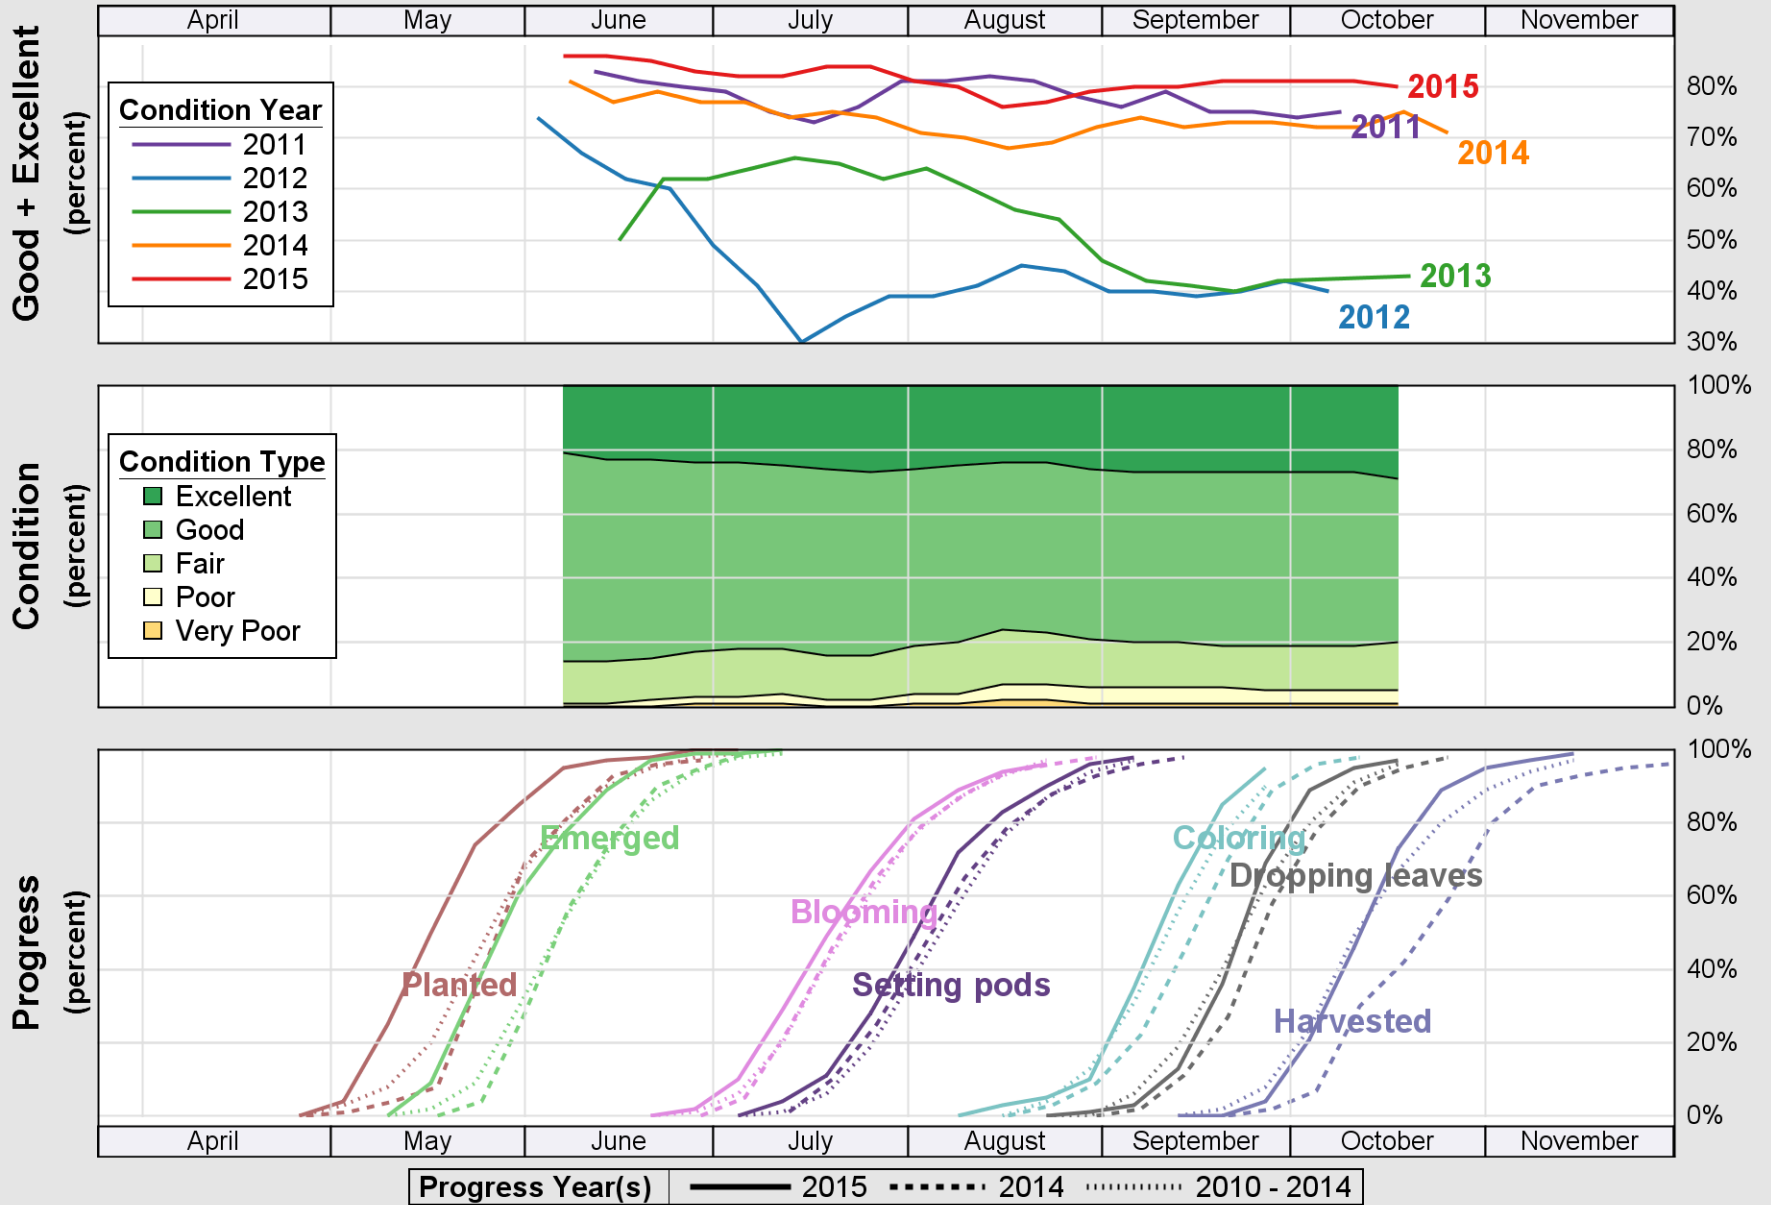

USDA

Crop Progress and Condition: Corn in Wisconsin , 2015

NASS

Source: National Agricultural Statistics Service (NASS), Crop Progress Report

USDA

Crop Progress and Condition: Oats in Wisconsin , 2015

NASS

Source: National Agricultural Statistics Service (NASS), Crop Progress Report

USDA

Crop Progress and Condition: Pasture and Range in Wisconsin, 2015

NASS

Source: National Agricultural Statistics Service (NASS), Crop Progress Report

USDA

Crop Progress and Condition: Soybeans in Wisconsin, 2015

NASS

Source: National Agricultural Statistics Service (NASS), Crop Progress Report

USDA

Crop Progress and Condition: Winter Wheat in Wisconsin , 2015

NASS

Source: National Agricultural Statistics Service (NASS), Crop Progress Report