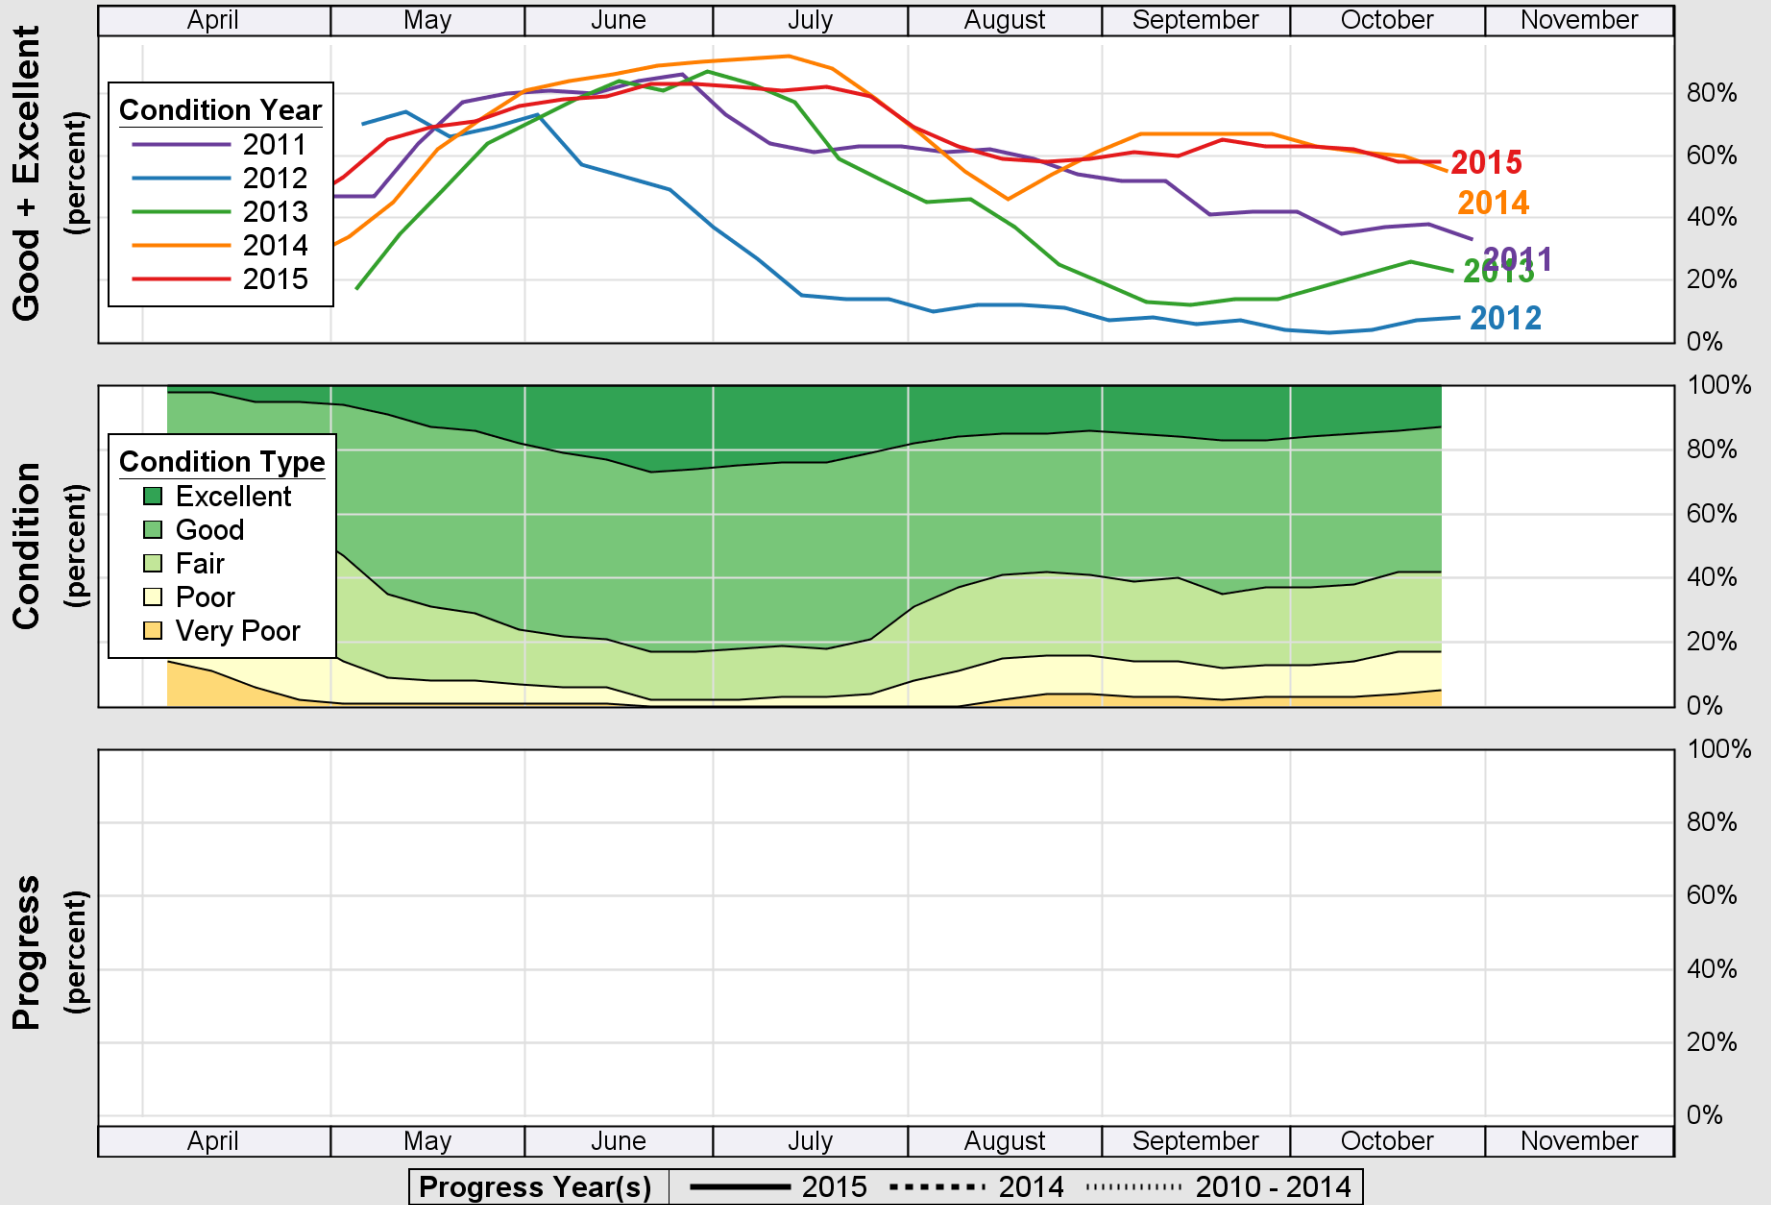

USDA

Crop Progress and Condition: Corn in Wisconsin , 2015

NASS

Source: National Agricultural Statistics Service (NASS), Crop Progress Report

USDA

Crop Progress and Condition: Oats in Wisconsin , 2015

NASS

Source: National Agricultural Statistics Service (NASS), Crop Progress Report

USDA

Crop Progress and Condition: Pasture and Range in Wisconsin, 2015

NASS

Source: National Agricultural Statistics Service (NASS), Crop Progress Report

USDA

Crop Progress and Condition: Soybeans in Wisconsin, 2015

NASS

Source: National Agricultural Statistics Service (NASS), Crop Progress Report

USDA

Crop Progress and Condition: Winter Wheat in Wisconsin , 2015

NASS

Source: National Agricultural Statistics Service (NASS), Crop Progress Report