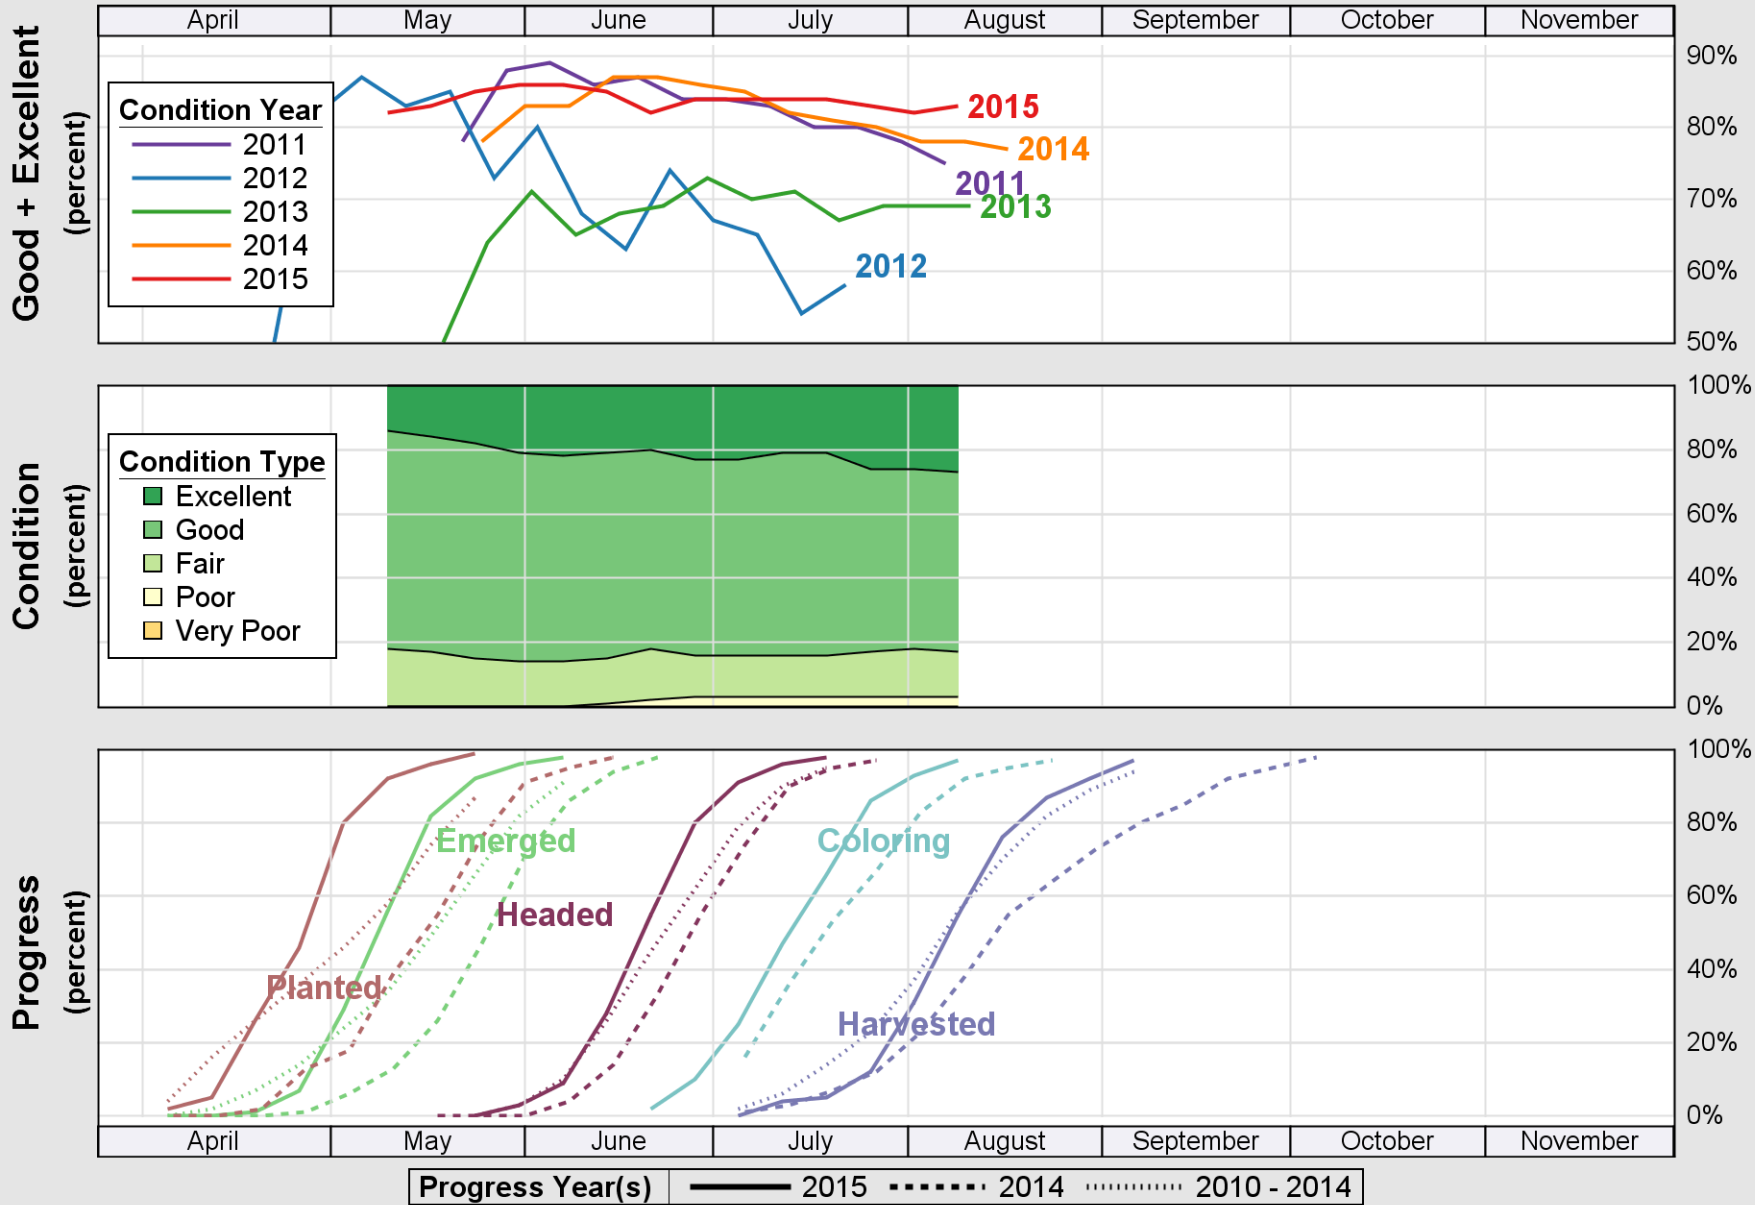

USDA

Crop Progress and Condition: Corn in Wisconsin , 2015

NASS

Source: National Agricultural Statistics Service (NASS), Crop Progress Report

USDA

Crop Progress and Condition: Oats in Wisconsin , 2015

NASS

Source: National Agricultural Statistics Service (NASS), Crop Progress Report

USDA

Crop Progress and Condition: Pasture and Range in Wisconsin, 2015

NASS

Source: National Agricultural Statistics Service (NASS), Crop Progress Report

USDA

Crop Progress and Condition: Soybeans in Wisconsin, 2015

NASS

Source: National Agricultural Statistics Service (NASS), Crop Progress Report

USDA

Crop Progress and Condition: Winter Wheat in Wisconsin , 2015

NASS

Source: National Agricultural Statistics Service (NASS), Crop Progress Report