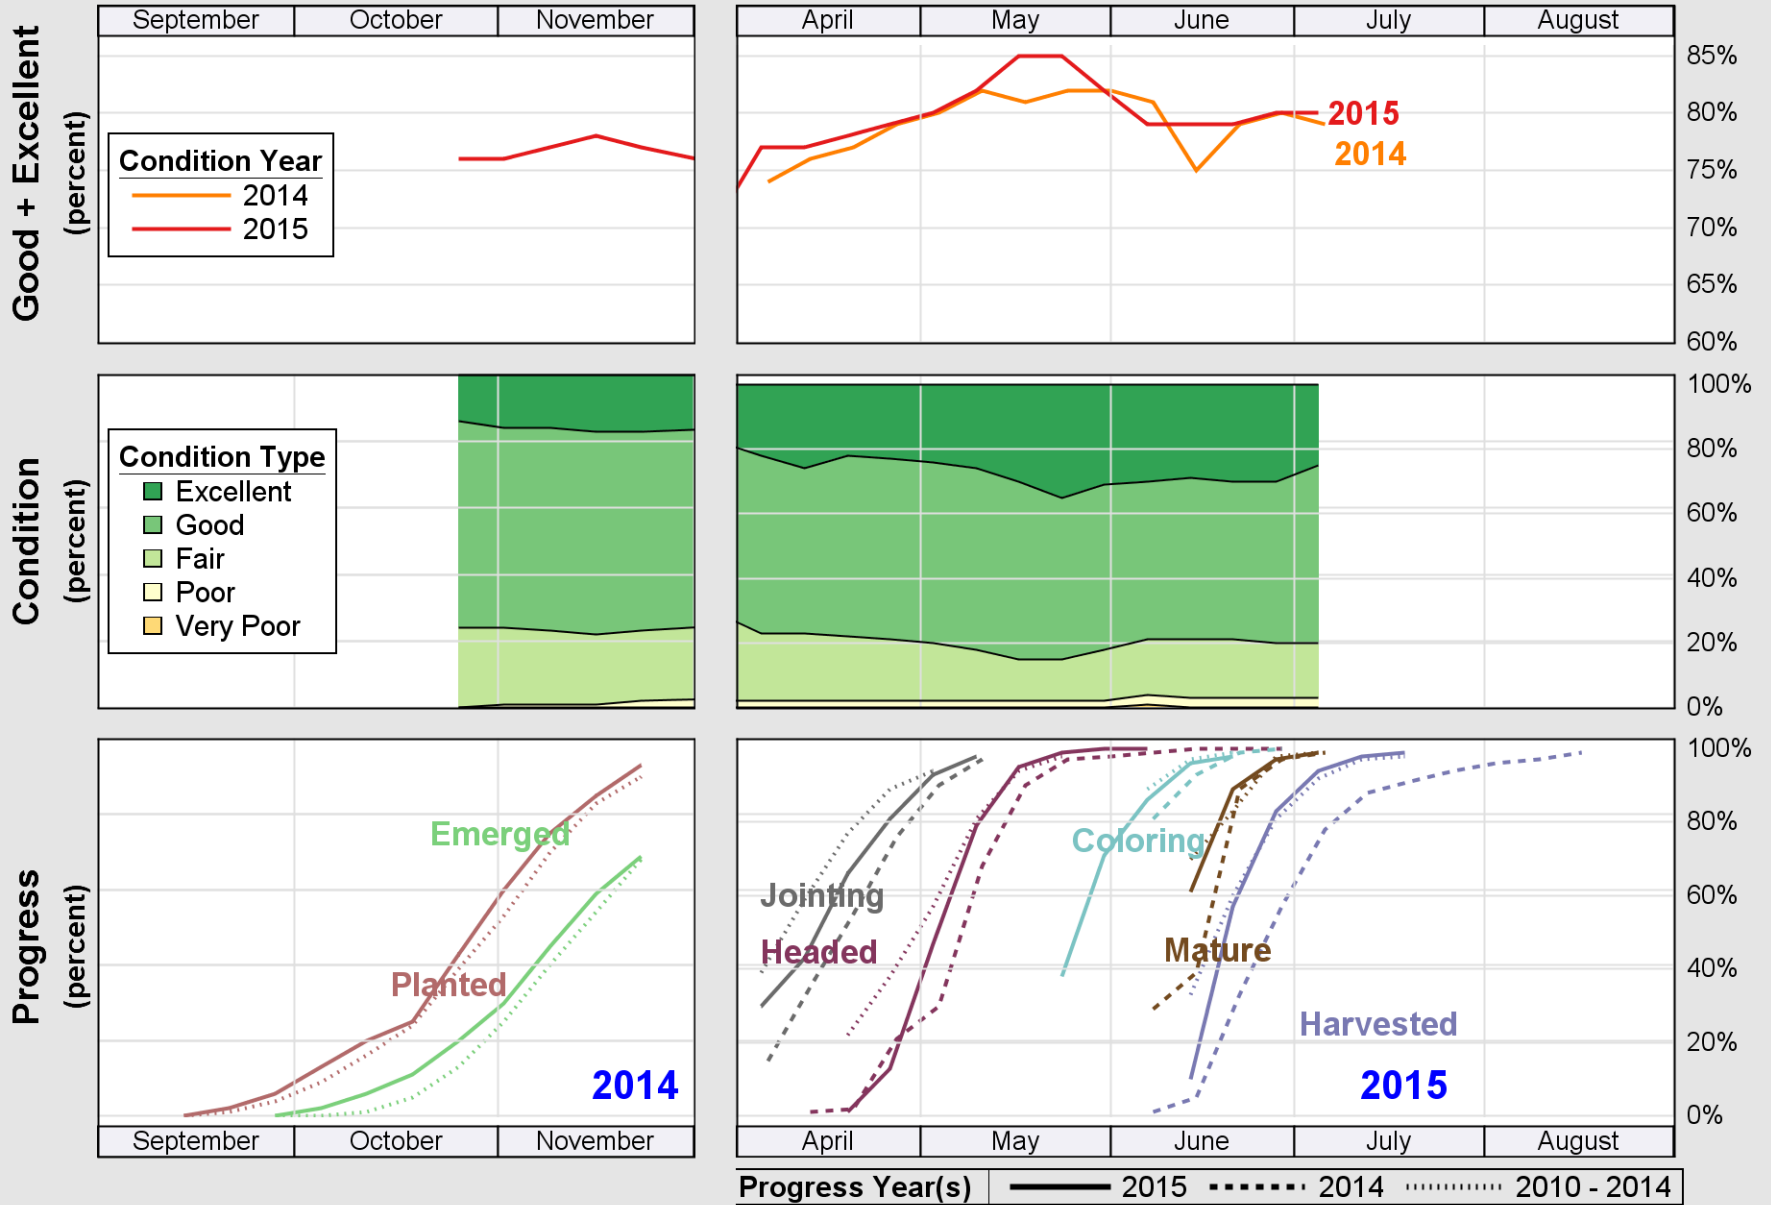

# Crop Progress and Condition: Soybeans in Tennessee , 2015

NASS

Source: National Agricultural Statistics Service (NASS), Crop Progress Report

USDA

# Crop Progress and Condition: Winter Wheat in Tennessee , 2015

NASS

Source: National Agricultural Statistics Service (NASS), Crop Progress Report