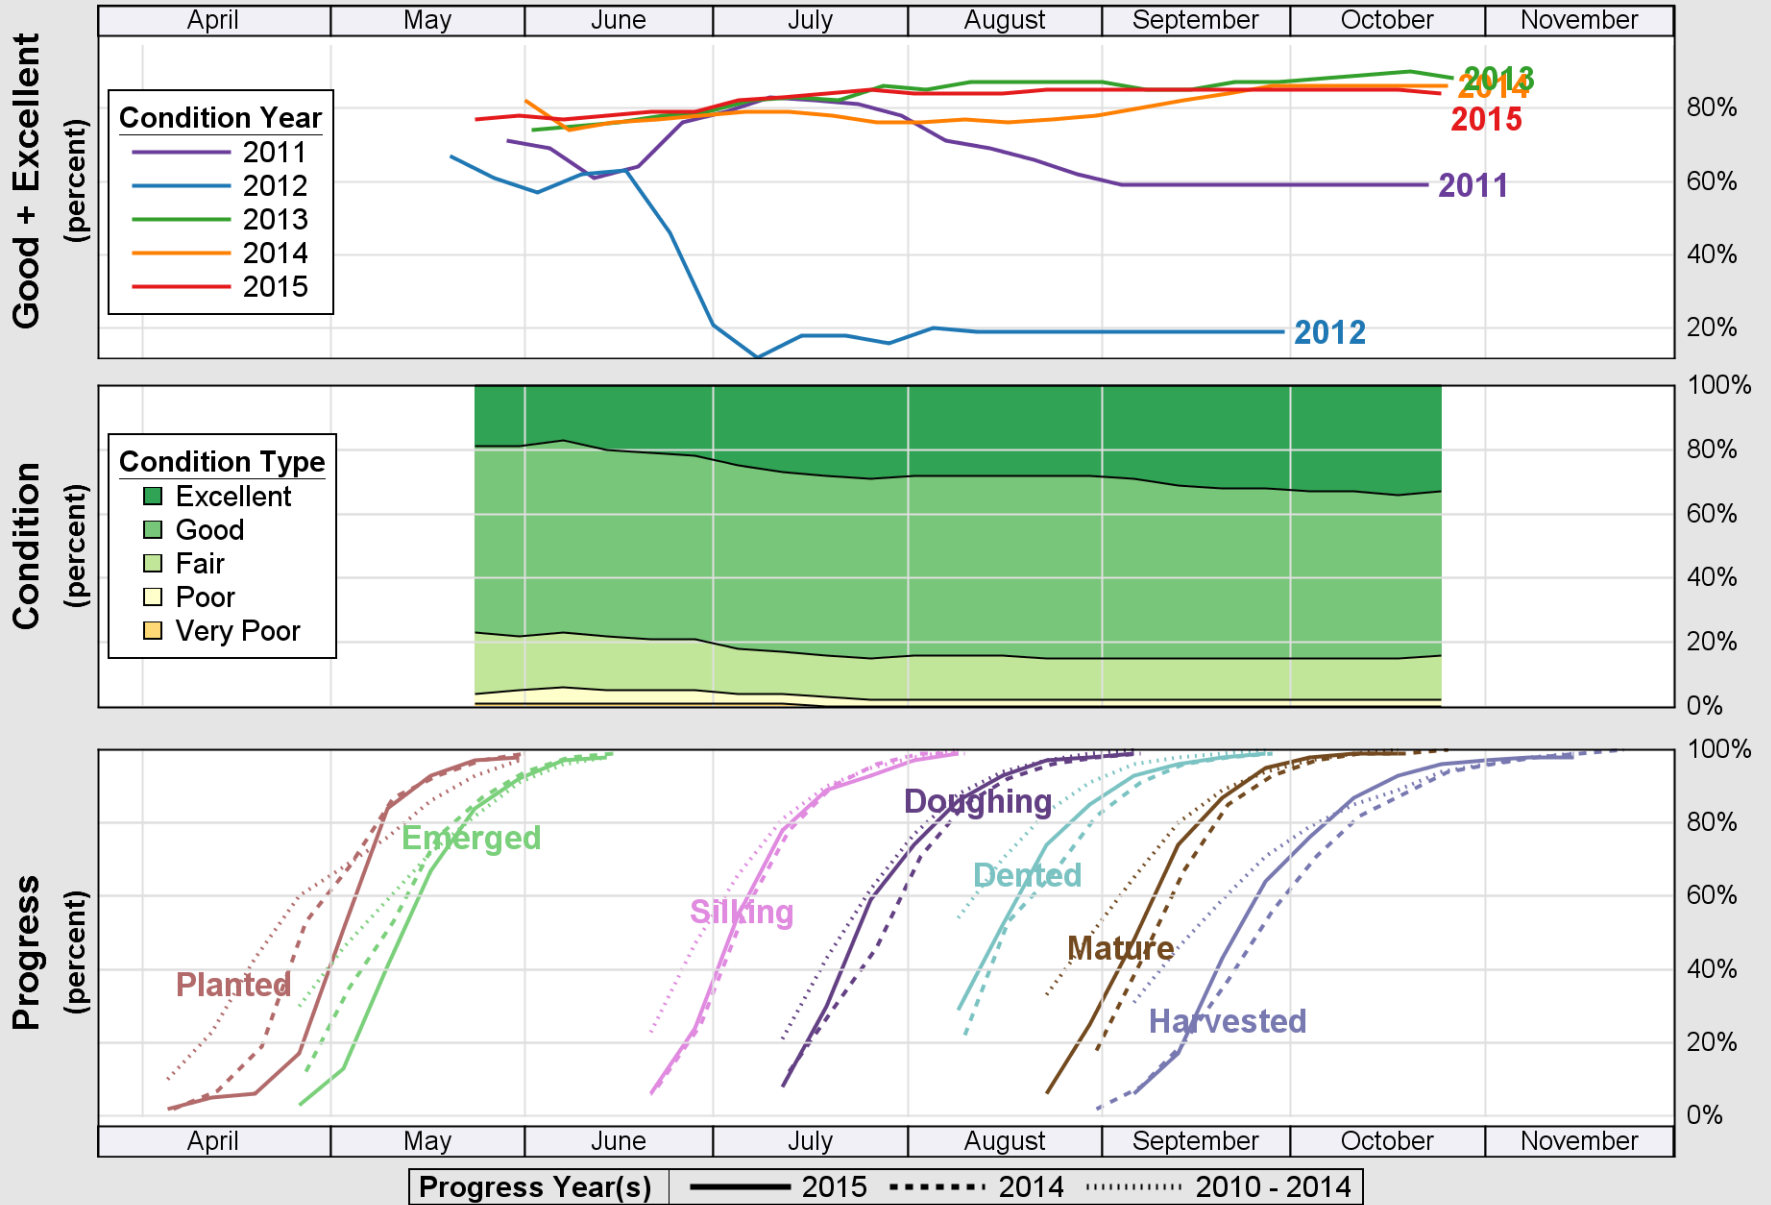

# Crop Progress and Condition: Corn in Tennessee , 2015

NASS

Source: National Agricultural Statistics Service (NASS), Crop Progress Report

USDA

### Crop Progress and Condition: Cotton in Tennessee , 2015

NASS

Source: National Agricultural Statistics Service (NASS), Crop Progress Report

USDA