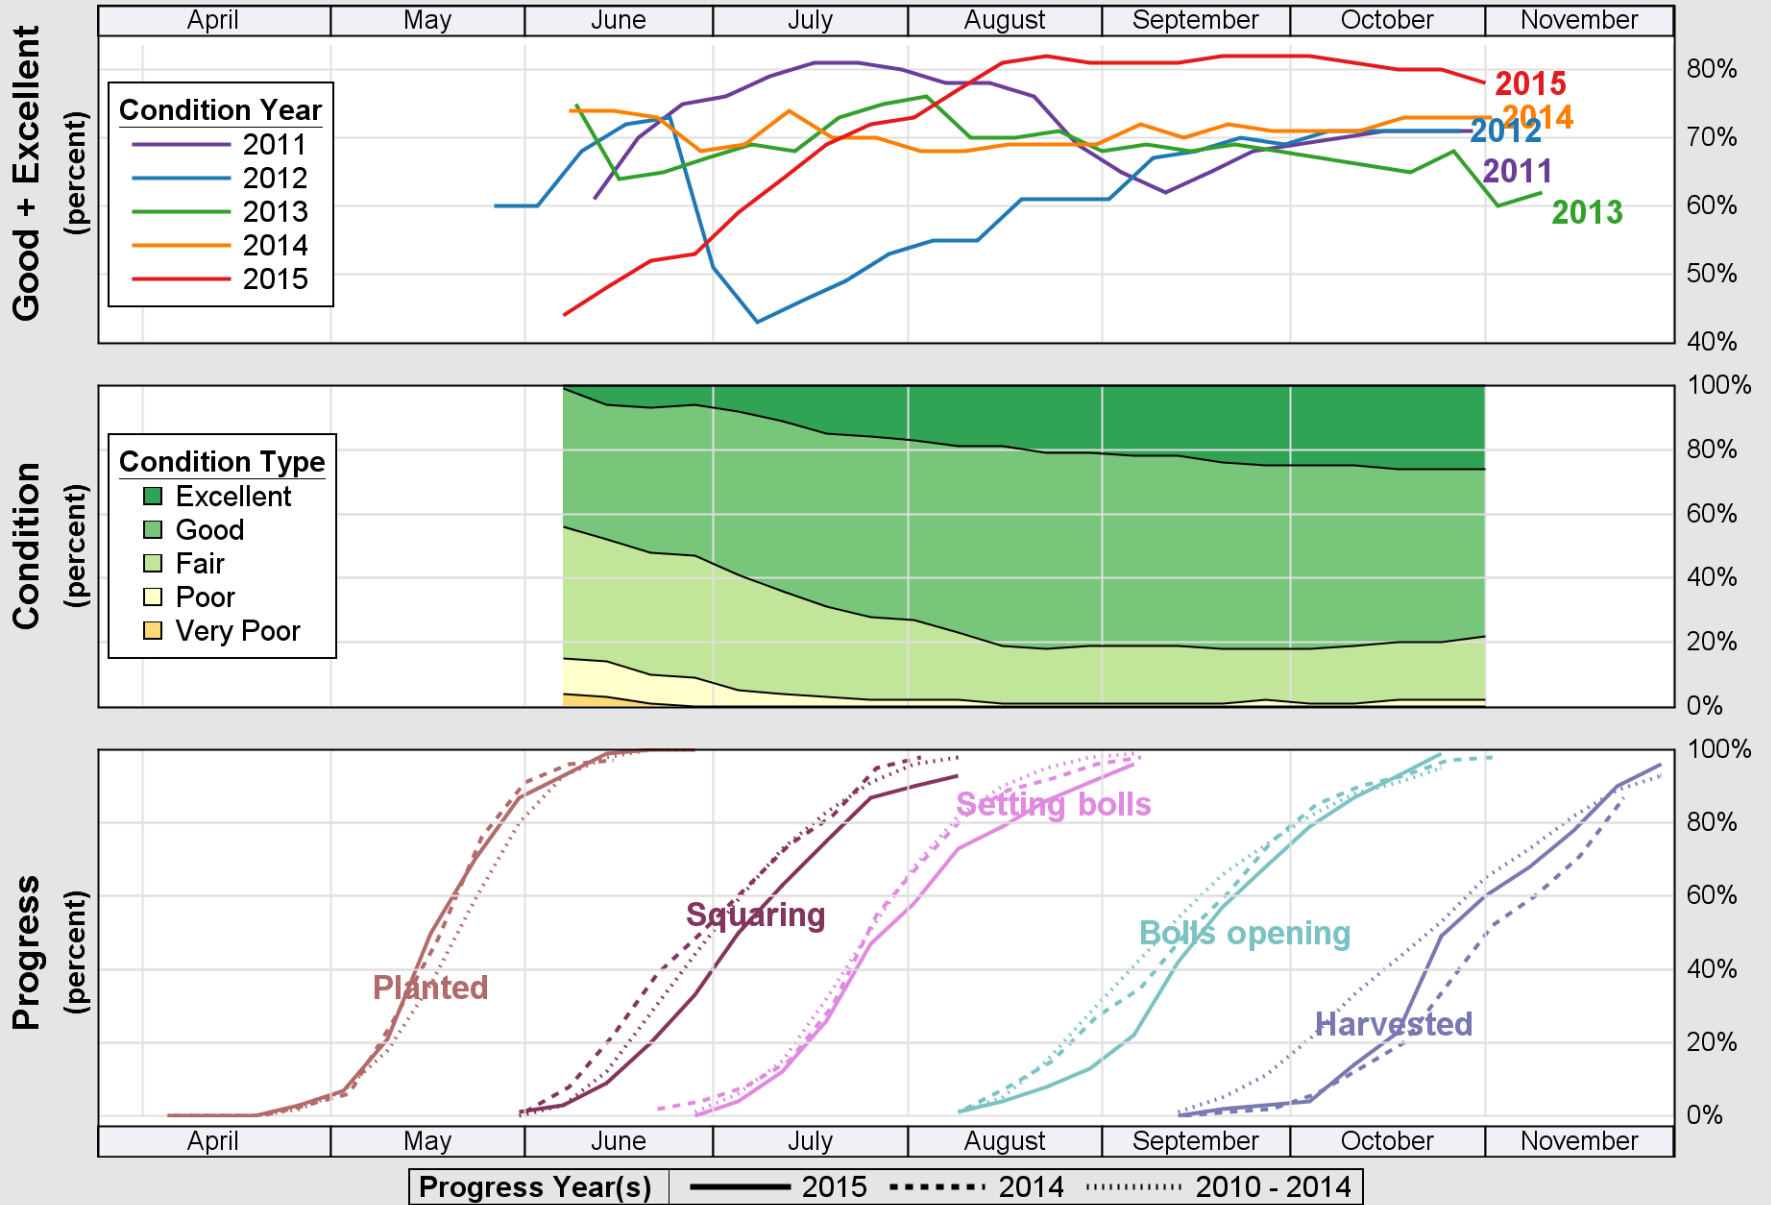

# Crop Progress and Condition: Corn in Tennessee , 2015

NASS

Source: National Agricultural Statistics Service (NASS), Crop Progress Report

USDA

### Crop Progress and Condition: Cotton in Tennessee , 2015

NASS

Source: National Agricultural Statistics Service (NASS), Crop Progress Report

USDA