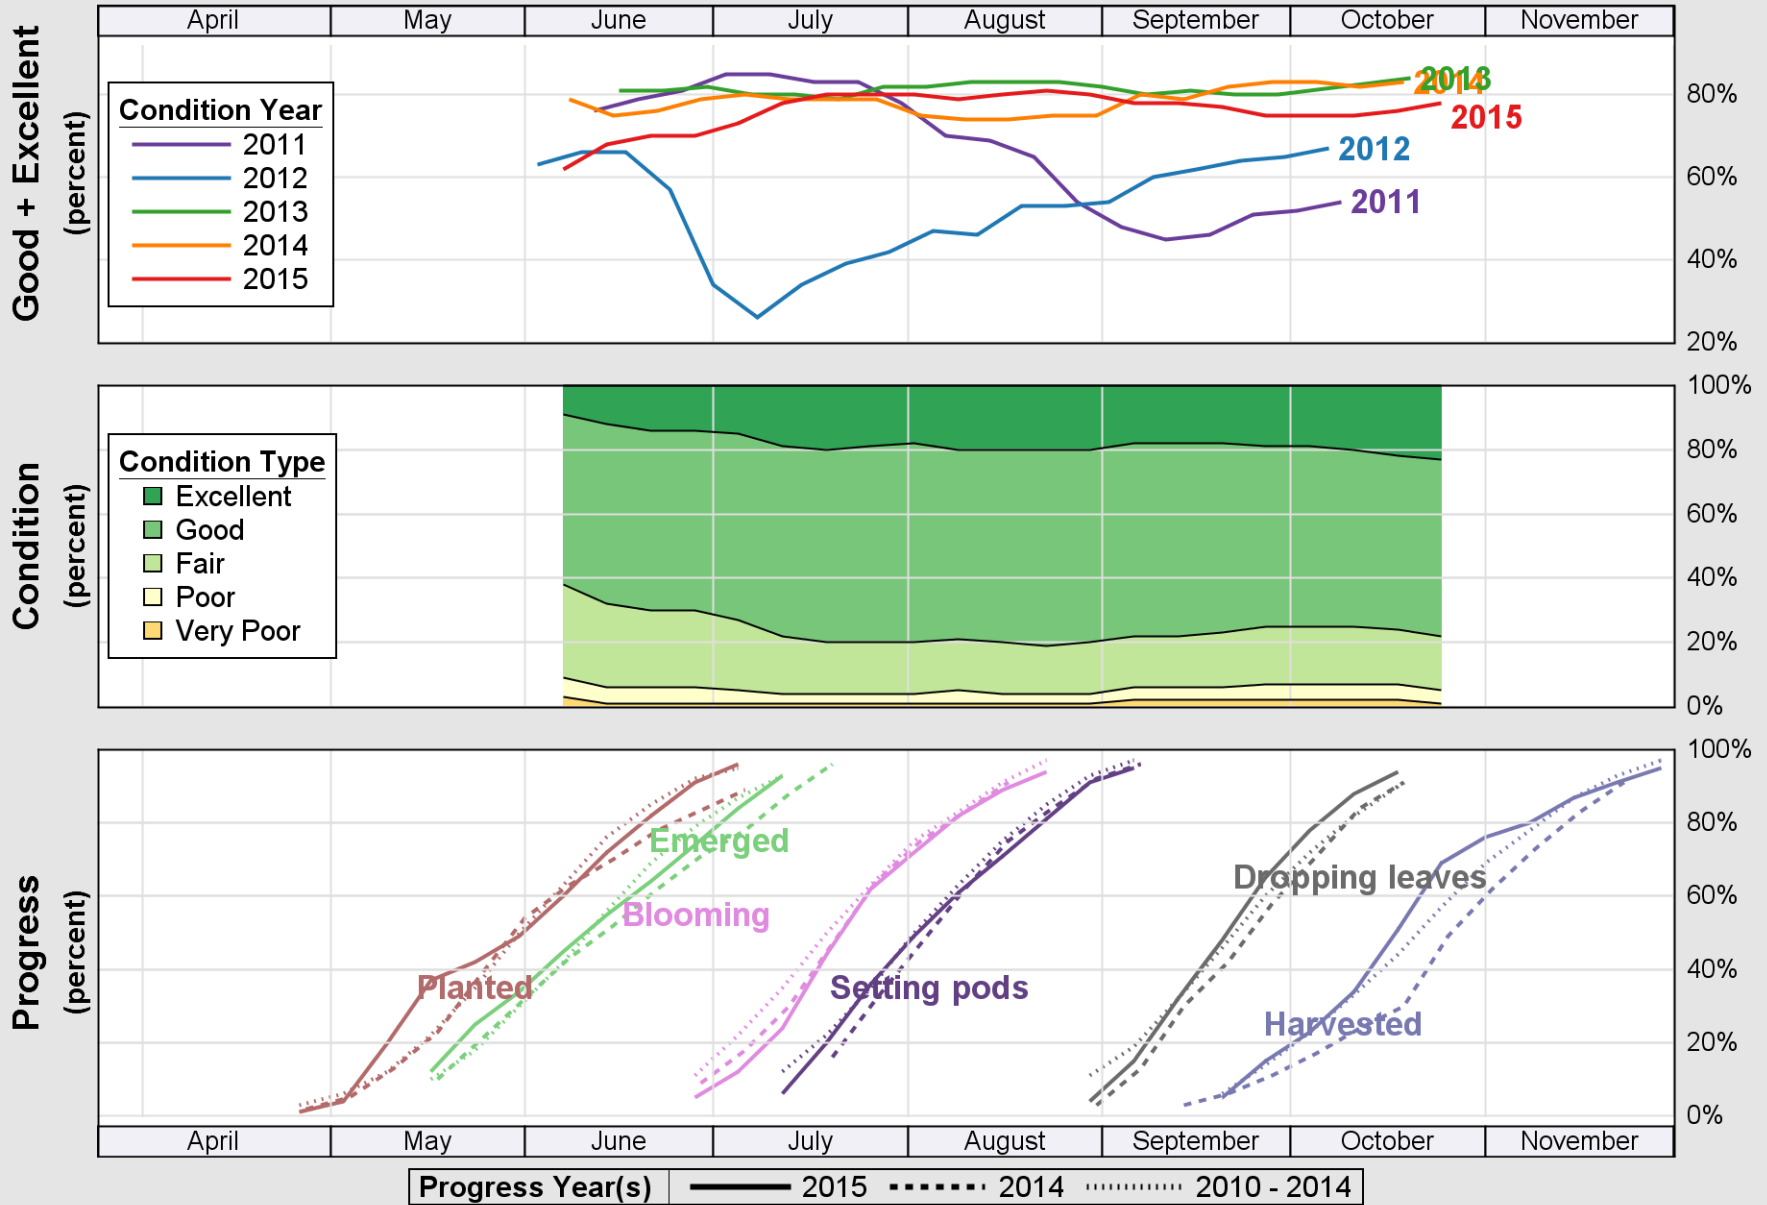

### Crop Progress and Condition: Cotton in Tennessee , 2015

NASS

Source: National Agricultural Statistics Service (NASS), Crop Progress Report

USDA

# Crop Progress and Condition: Pasture and Range in Tennessee , 2015

NASS

Source: National Agricultural Statistics Service (NASS), Crop Progress Report

USDA

# Crop Progress and Condition: Soybeans in Tennessee , 2015

NASS

Source: National Agricultural Statistics Service (NASS), Crop Progress Report

USDA