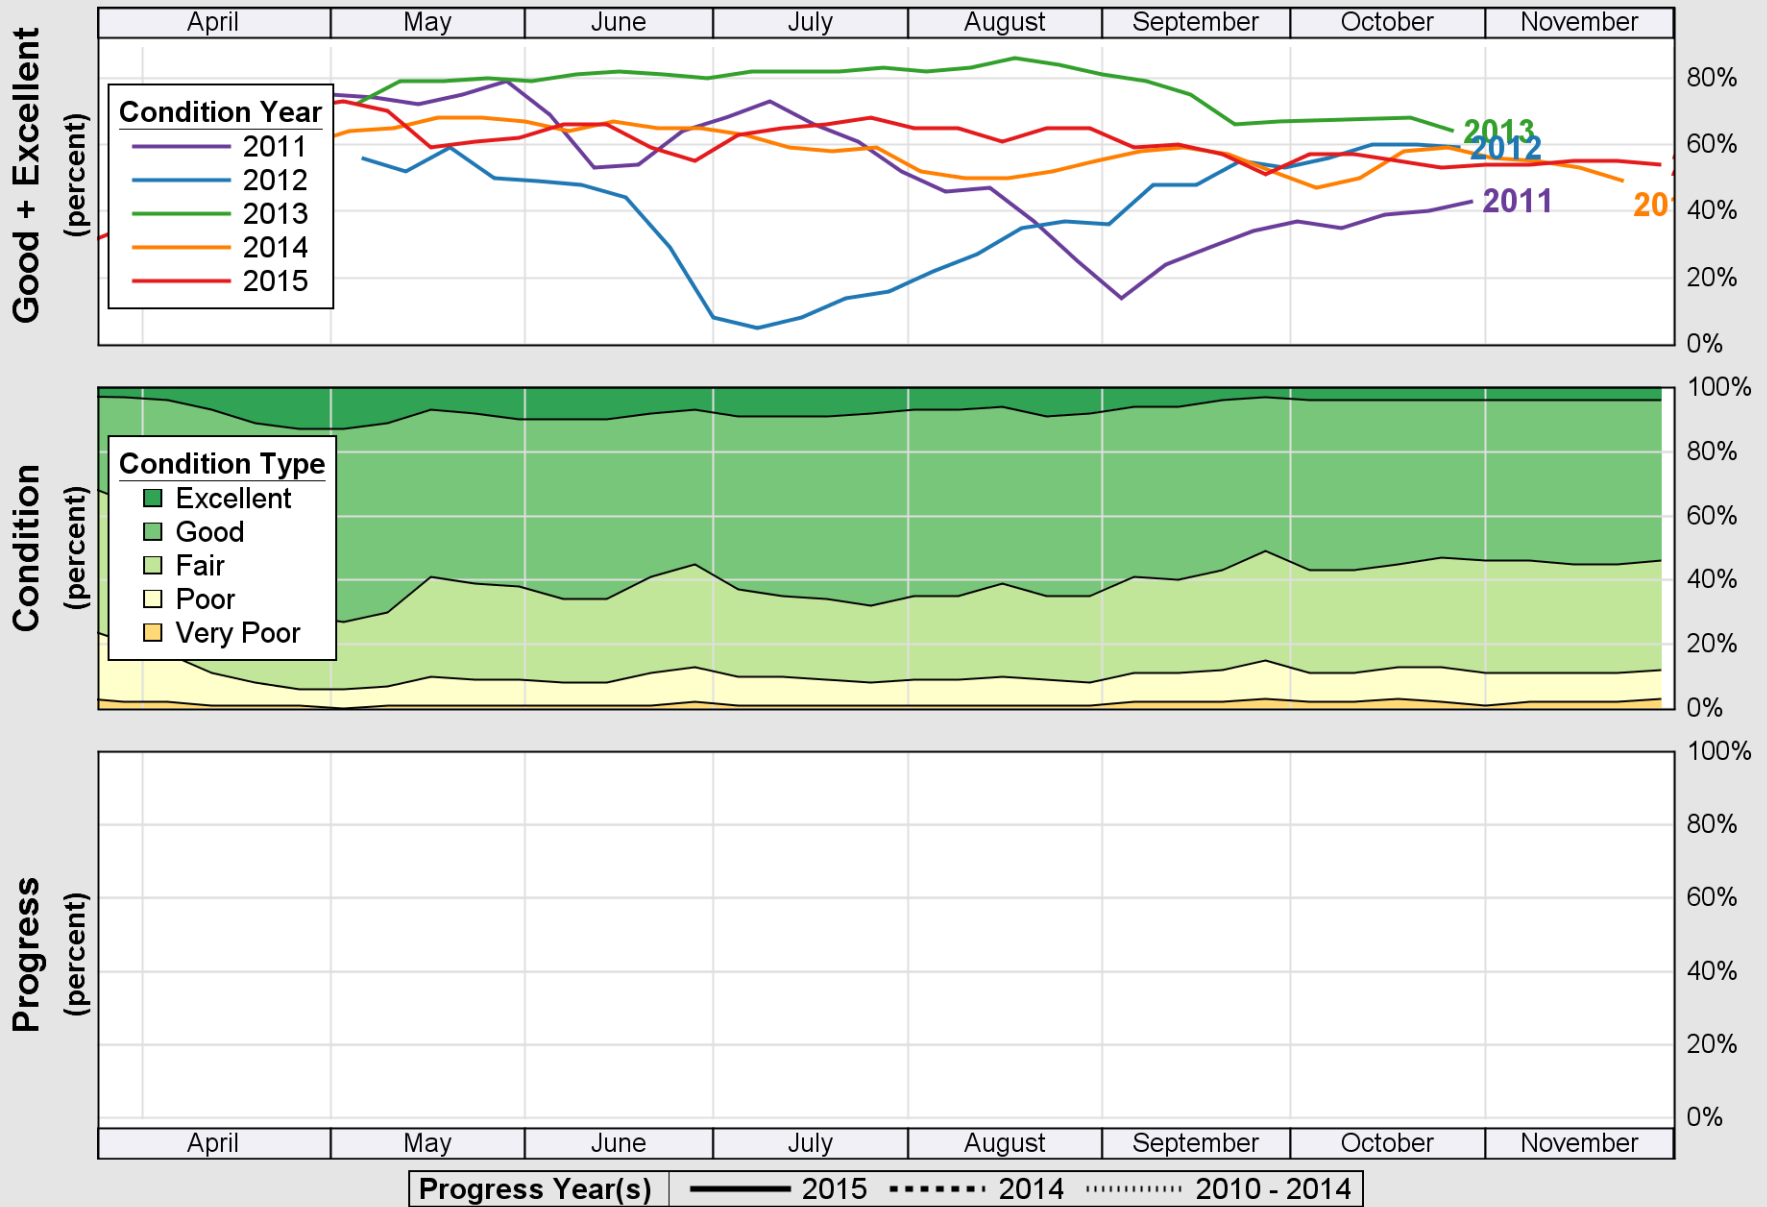

USDA

Crop Progress and Condition: Pasture and Range in Tennessee , 2015

NASS

Source: National Agricultural Statistics Service (NASS), Crop Progress Report