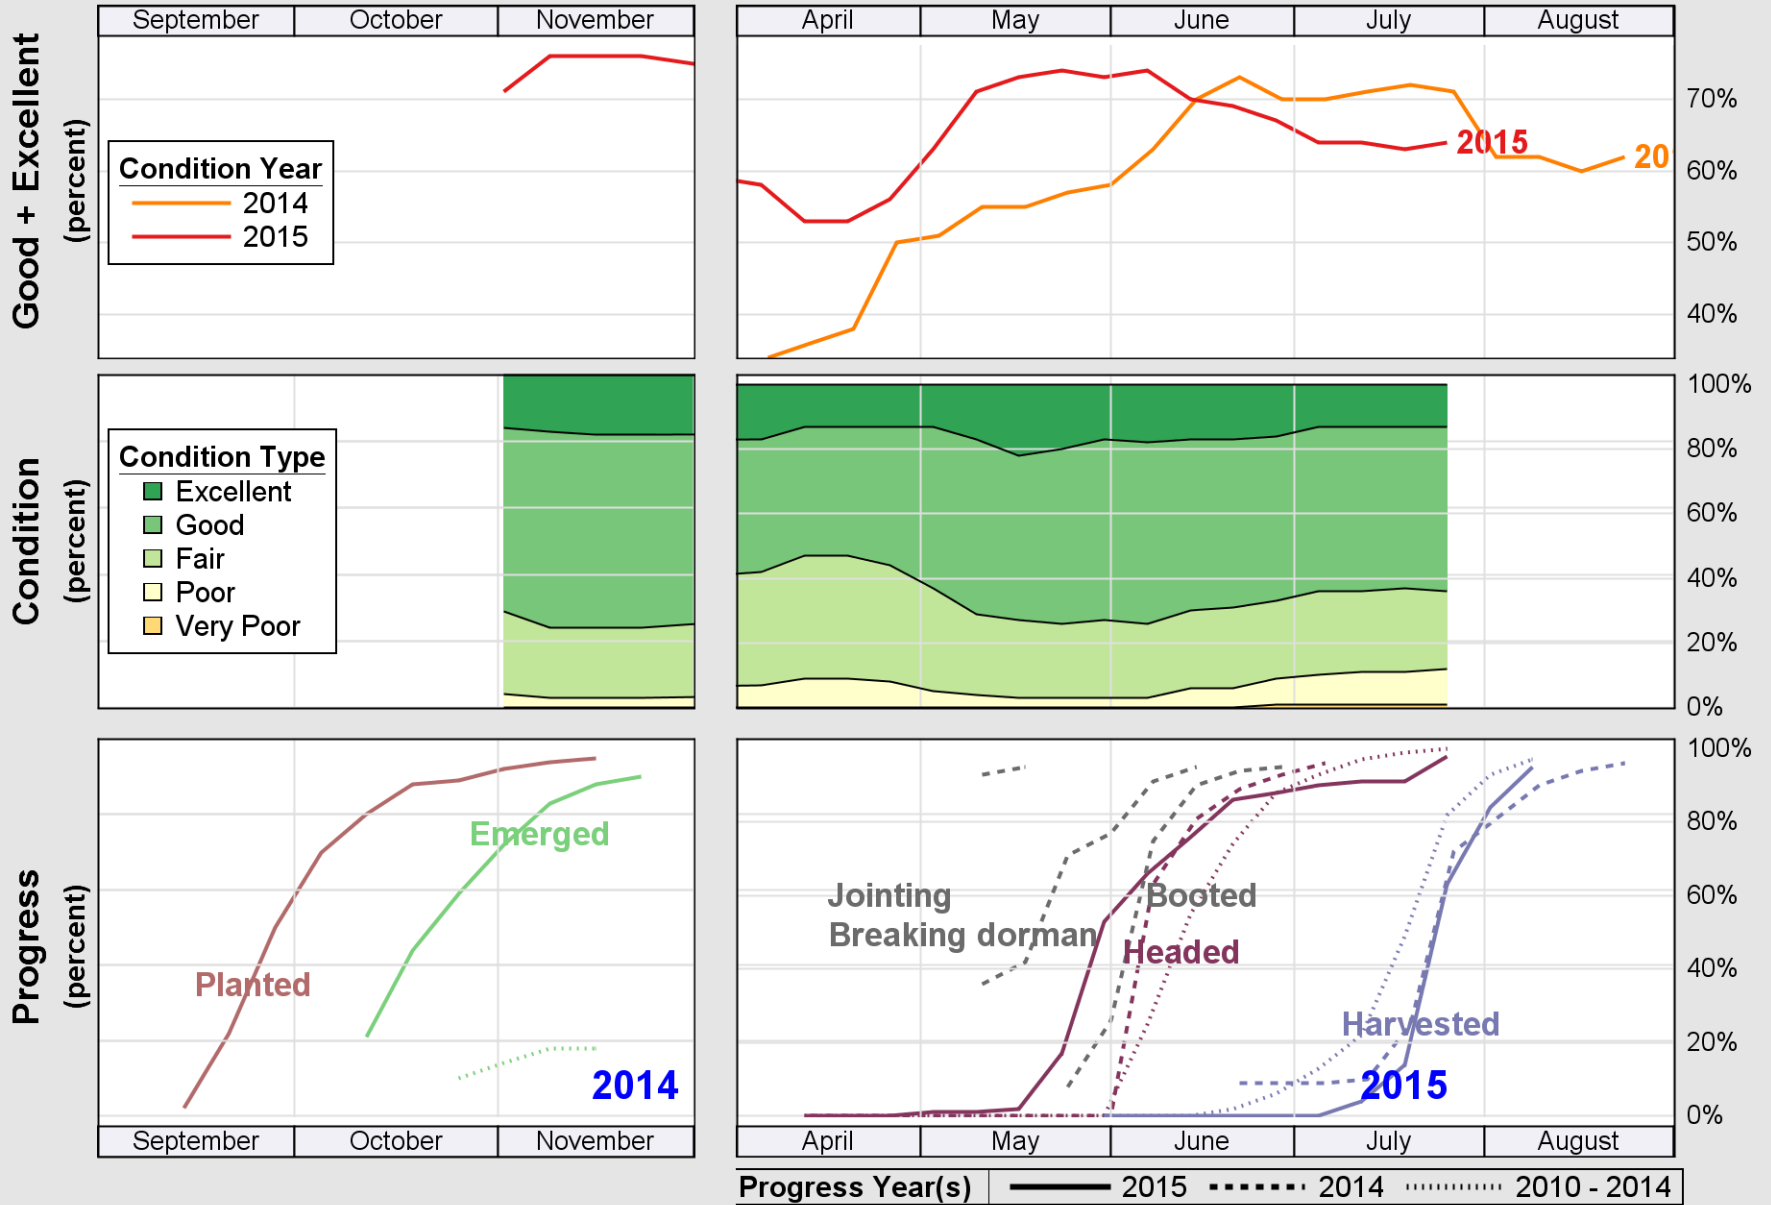

### Crop Progress and Condition: Soybeans in New York , 2015

NASS

Source: National Agricultural Statistics Service (NASS), Crop Progress Report

USDA

# Crop Progress and Condition: Winter Wheat in New York , 2015

NASS

Source: National Agricultural Statistics Service (NASS), Crop Progress Report