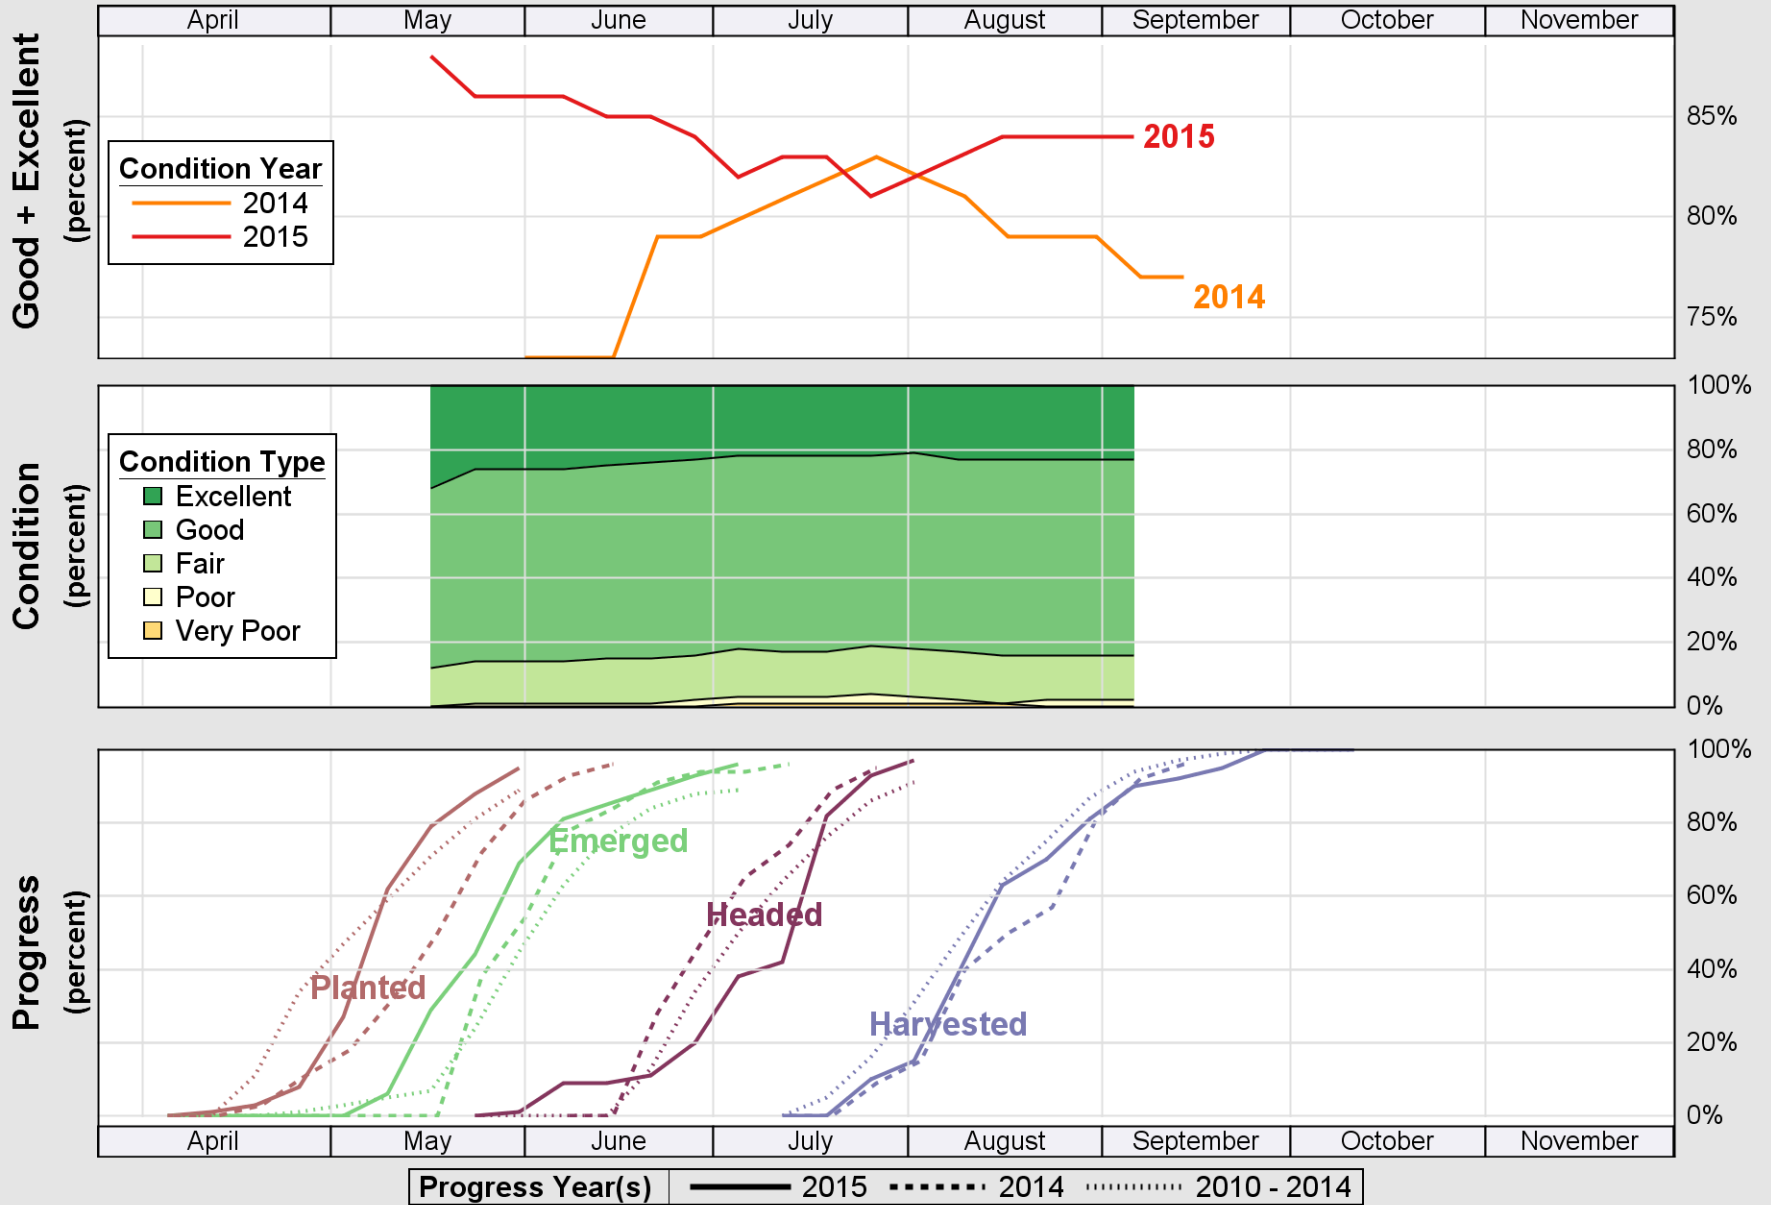

### Crop Progress and Condition: Barley in New York , 2015

NASS

Source: National Agricultural Statistics Service (NASS), Crop Progress Report

USDA

### Crop Progress and Condition: Corn in New York , 2015

NASS

Source: National Agricultural Statistics Service (NASS), Crop Progress Report

USDA

### Crop Progress and Condition: Oats in New York , 2015

NASS

Source: National Agricultural Statistics Service (NASS), Crop Progress Report

USDA