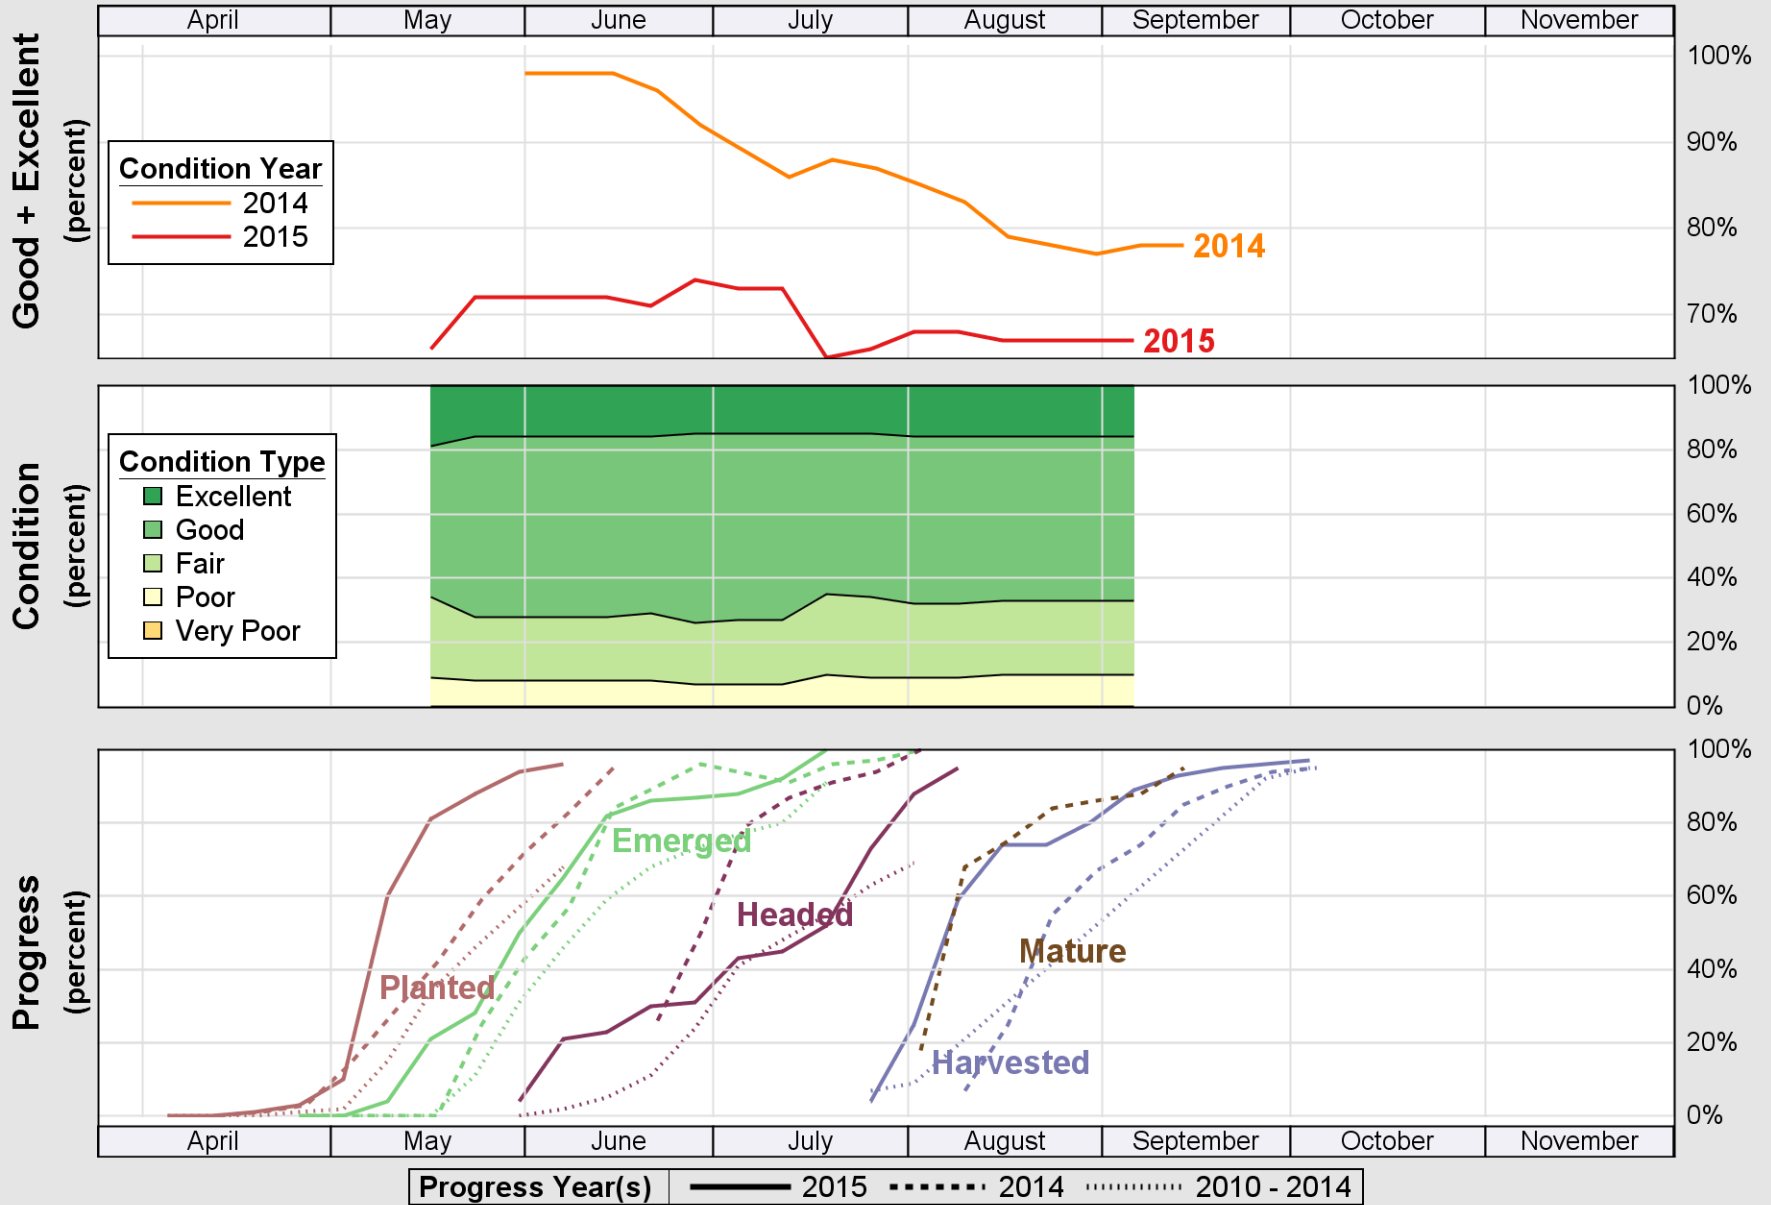

### Crop Progress and Condition: Barley in New York , 2015

NASS

Source: National Agricultural Statistics Service (NASS), Crop Progress Report

USDA

### Crop Progress and Condition: Corn in New York , 2015

NASS

Source: National Agricultural Statistics Service (NASS), Crop Progress Report

USDA