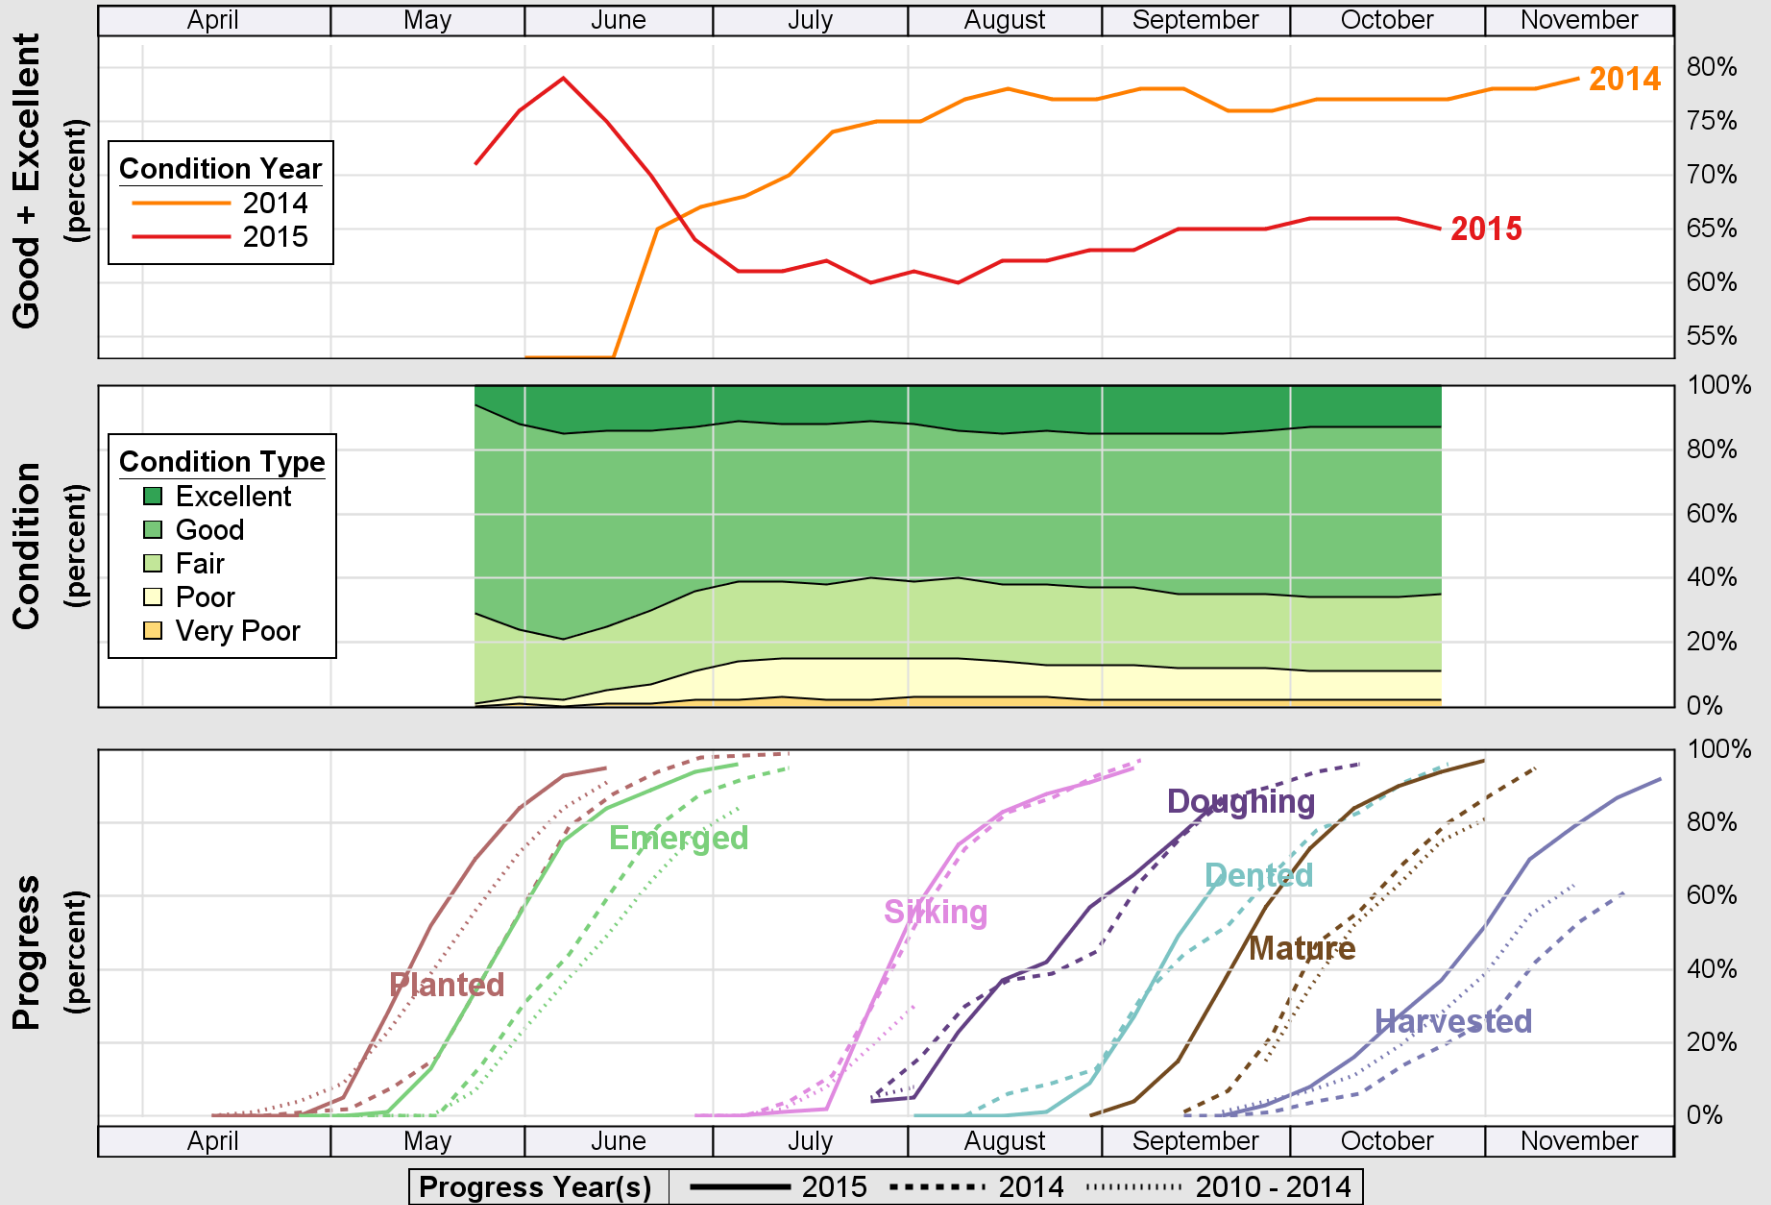

### Crop Progress and Condition: Barley in New York , 2015

NASS

Source: National Agricultural Statistics Service (NASS), Crop Progress Report

USDA

### Crop Progress and Condition: Corn in New York , 2015

NASS

Source: National Agricultural Statistics Service (NASS), Crop Progress Report

USDA