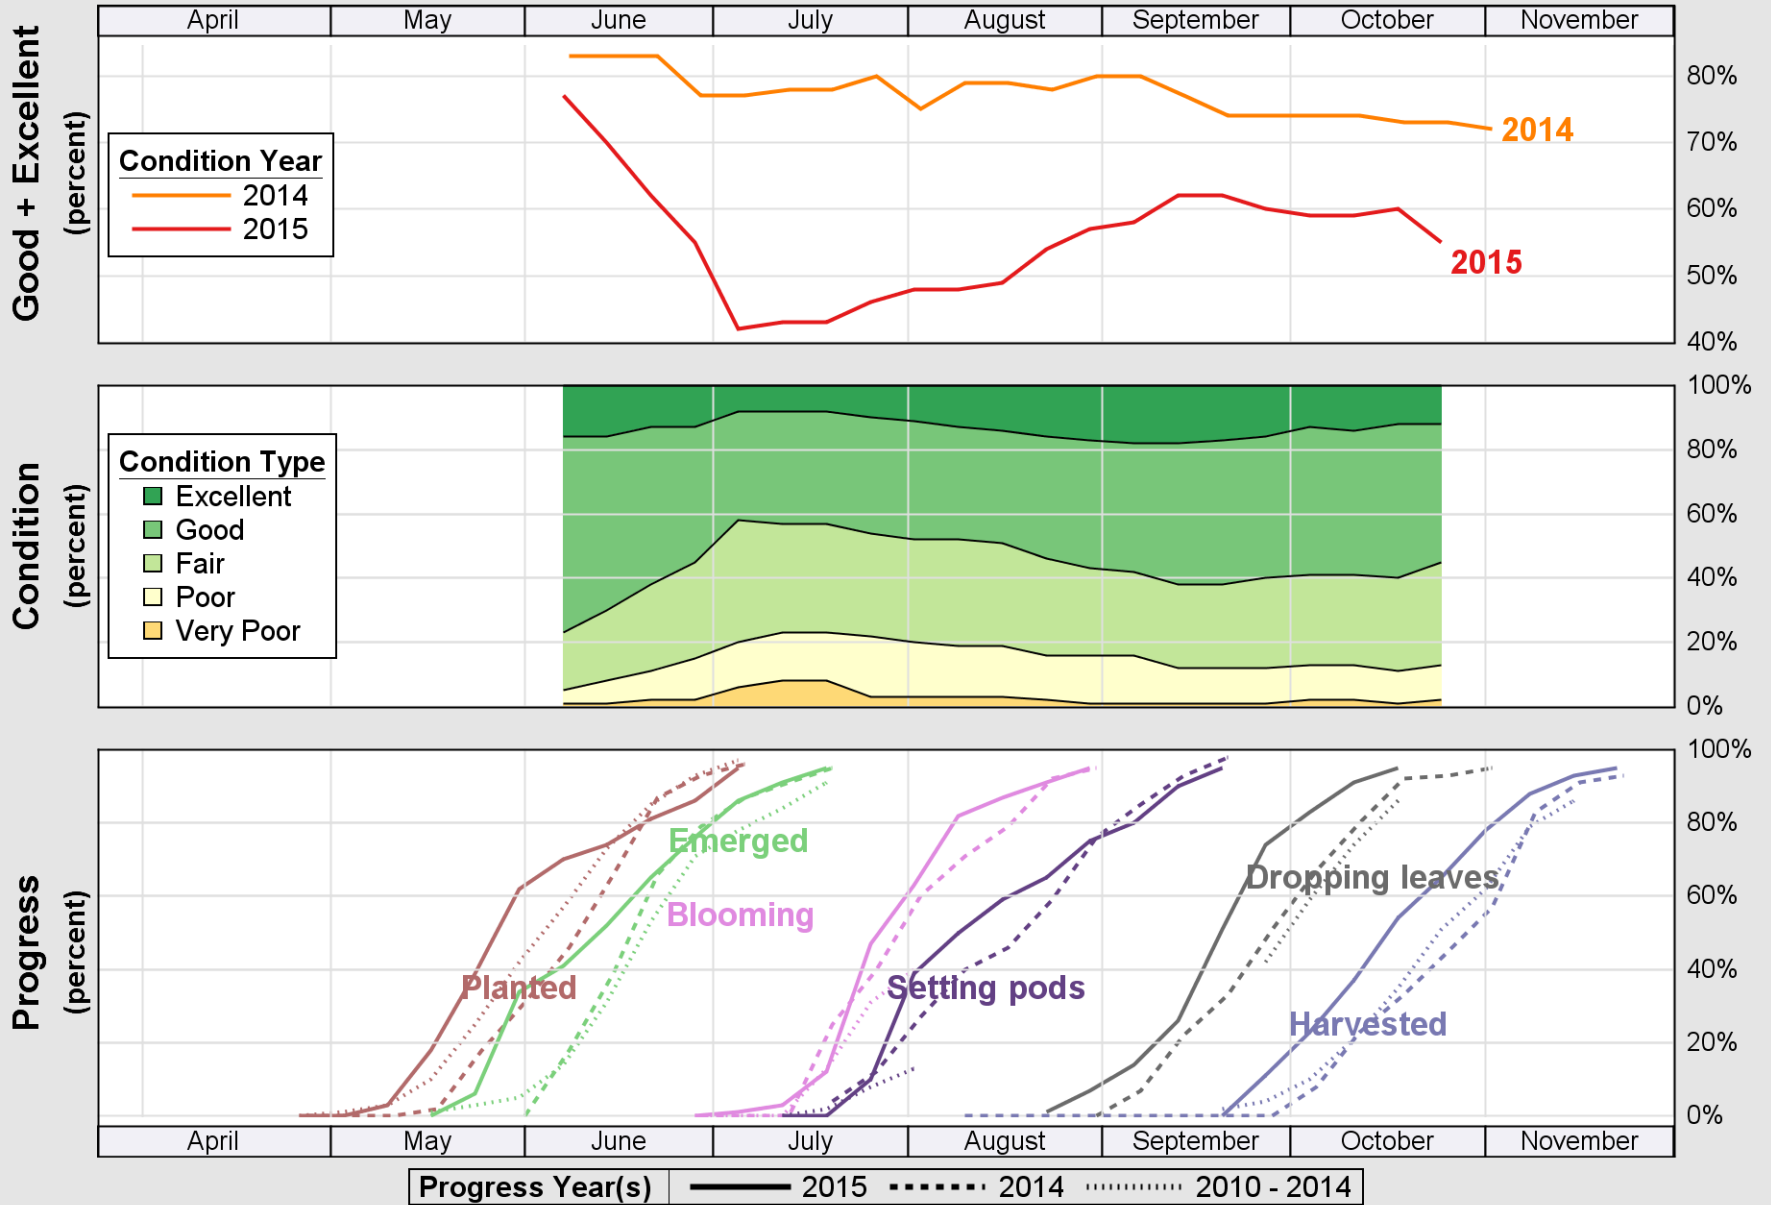

# Crop Progress and Condition: Pasture and Range in New York , 2015

NASS

Source: National Agricultural Statistics Service (NASS), Crop Progress Report

USDA

### Crop Progress and Condition: Soybeans in New York , 2015

NASS

Source: National Agricultural Statistics Service (NASS), Crop Progress Report

USDA