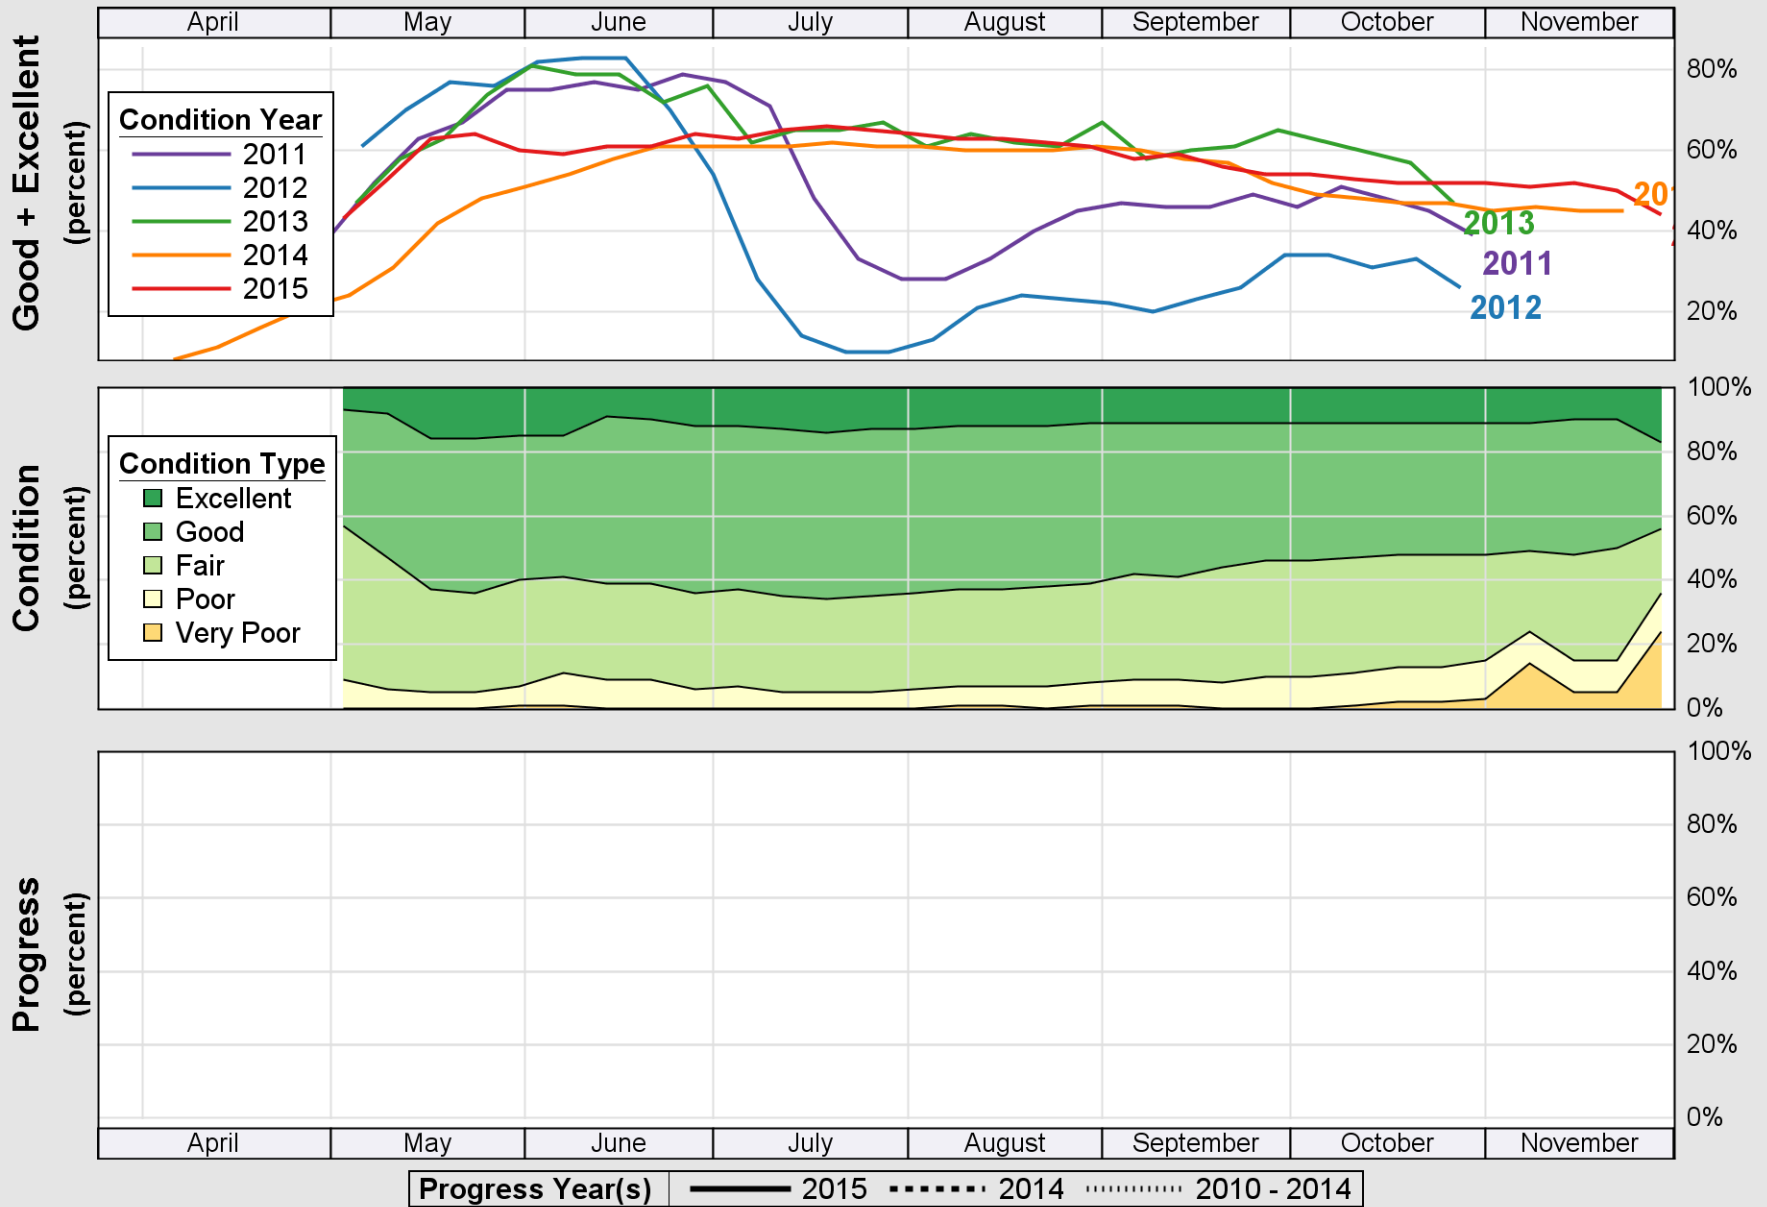

USDA

Crop Progress and Condition: Pasture and Range in New York , 2015

NASS

Source: National Agricultural Statistics Service (NASS), Crop Progress Report