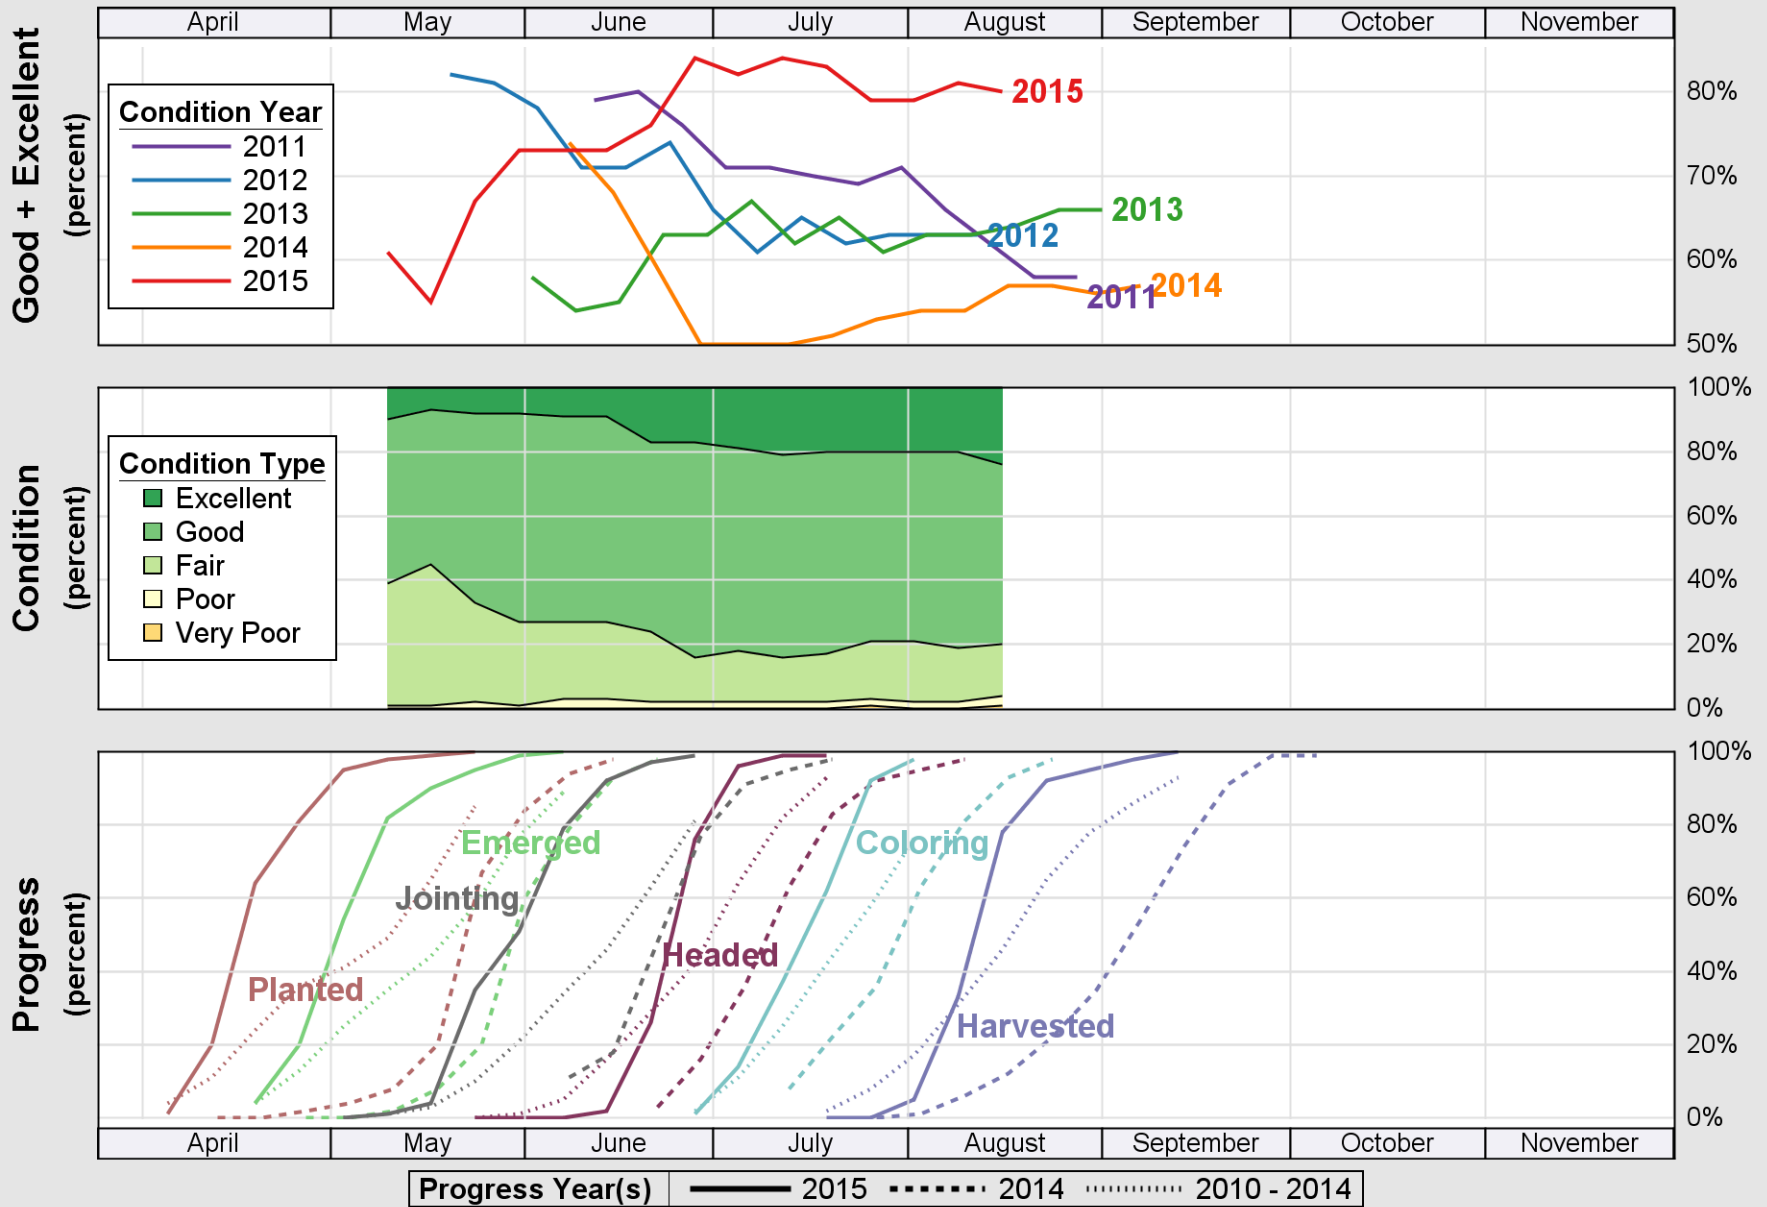

NASS

Source: National Agricultural Statistics Service (NASS), Crop Progress Report

USDA

Crop Progress and Condition: Spring Wheat in Minnesota , 2015

NASS

Source: National Agricultural Statistics Service (NASS), Crop Progress Report

USDA

Crop Progress and Condition: Sugar Beets in Minnesota , 2015

NASS

Source: National Agricultural Statistics Service (NASS), Crop Progress Report

USDA

Crop Progress and Condition: Sunflower in Minnesota , 2015