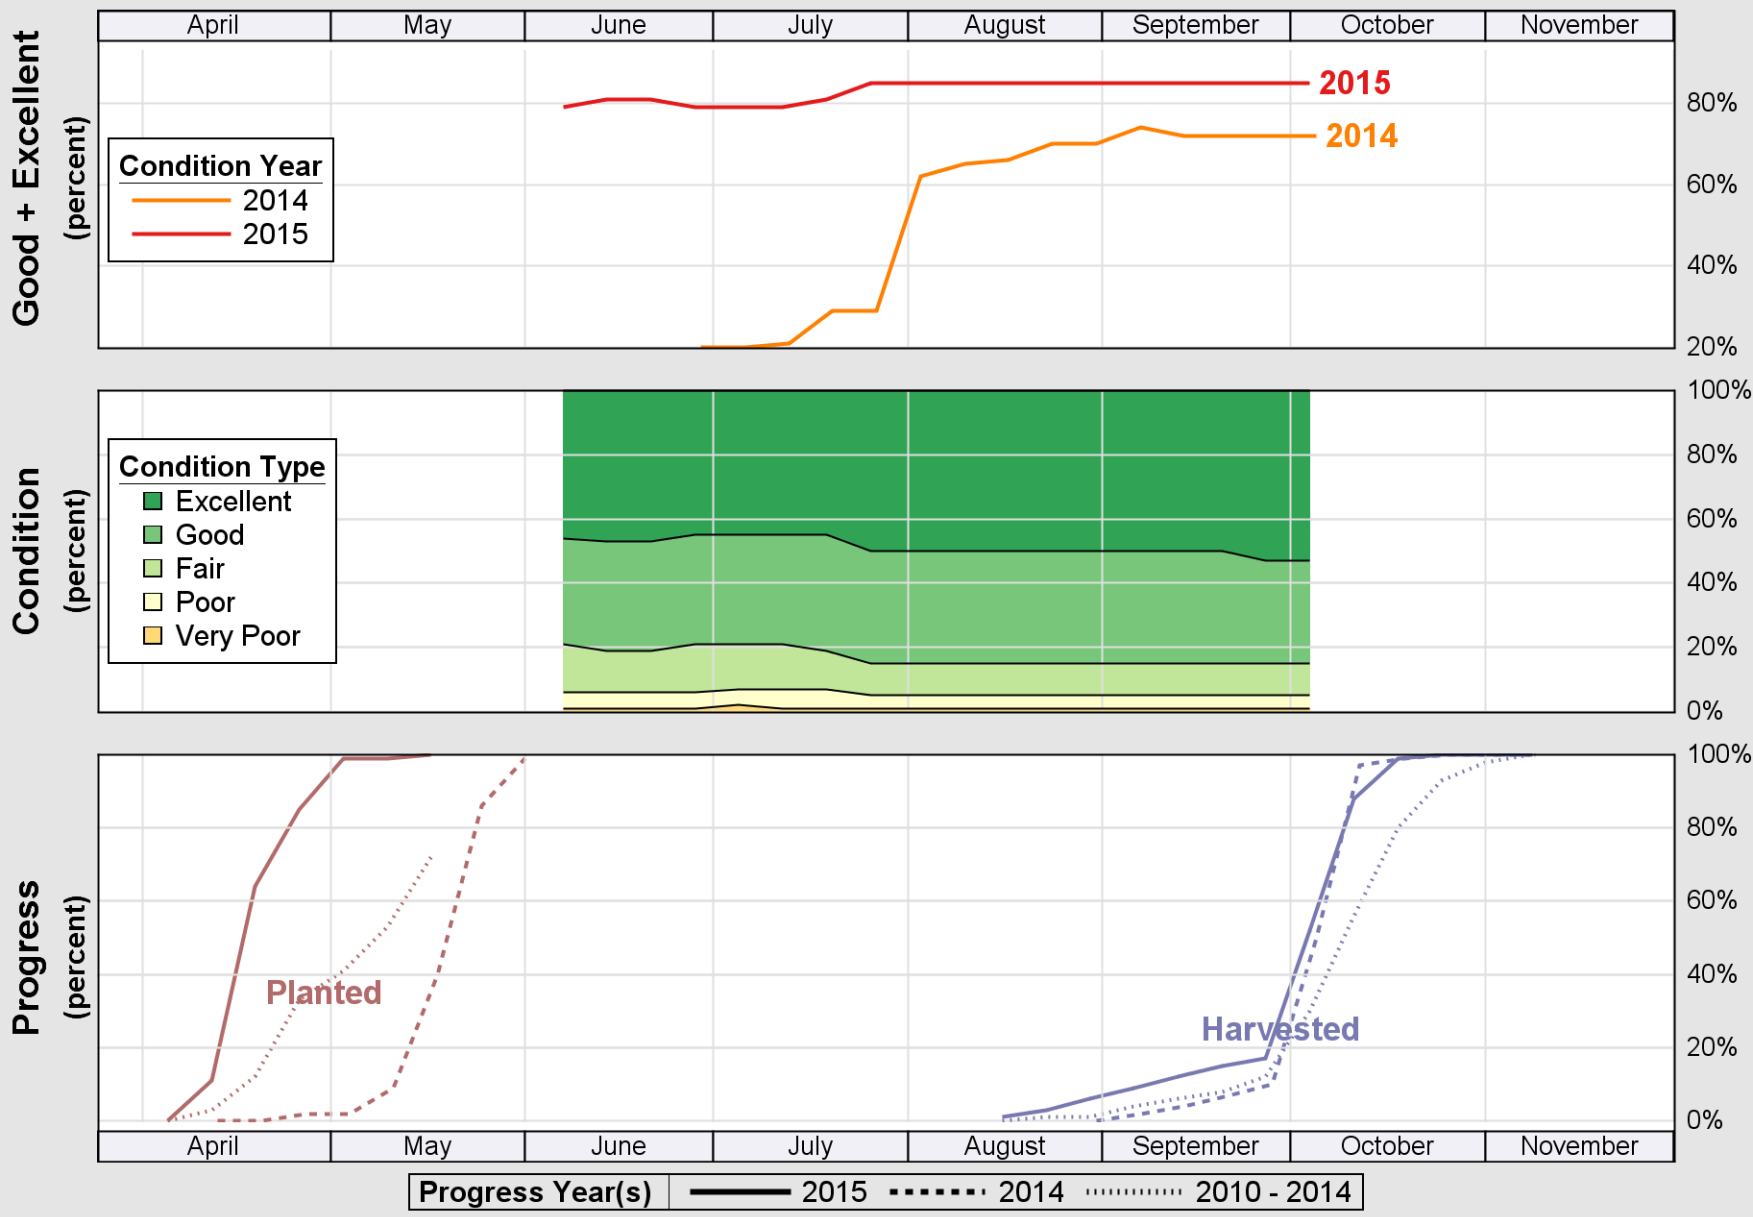

NASS

Source: National Agricultural Statistics Service (NASS), Crop Progress Report

USDA

Crop Progress and Condition: Spring Wheat in Minnesota , 2015

NASS

Source: National Agricultural Statistics Service (NASS), Crop Progress Report

USDA

Crop Progress and Condition: Sugar Beets in Minnesota , 2015

NASS

Source: National Agricultural Statistics Service (NASS), Crop Progress Report

USDA

Crop Progress and Condition: Sunflower in Minnesota , 2015