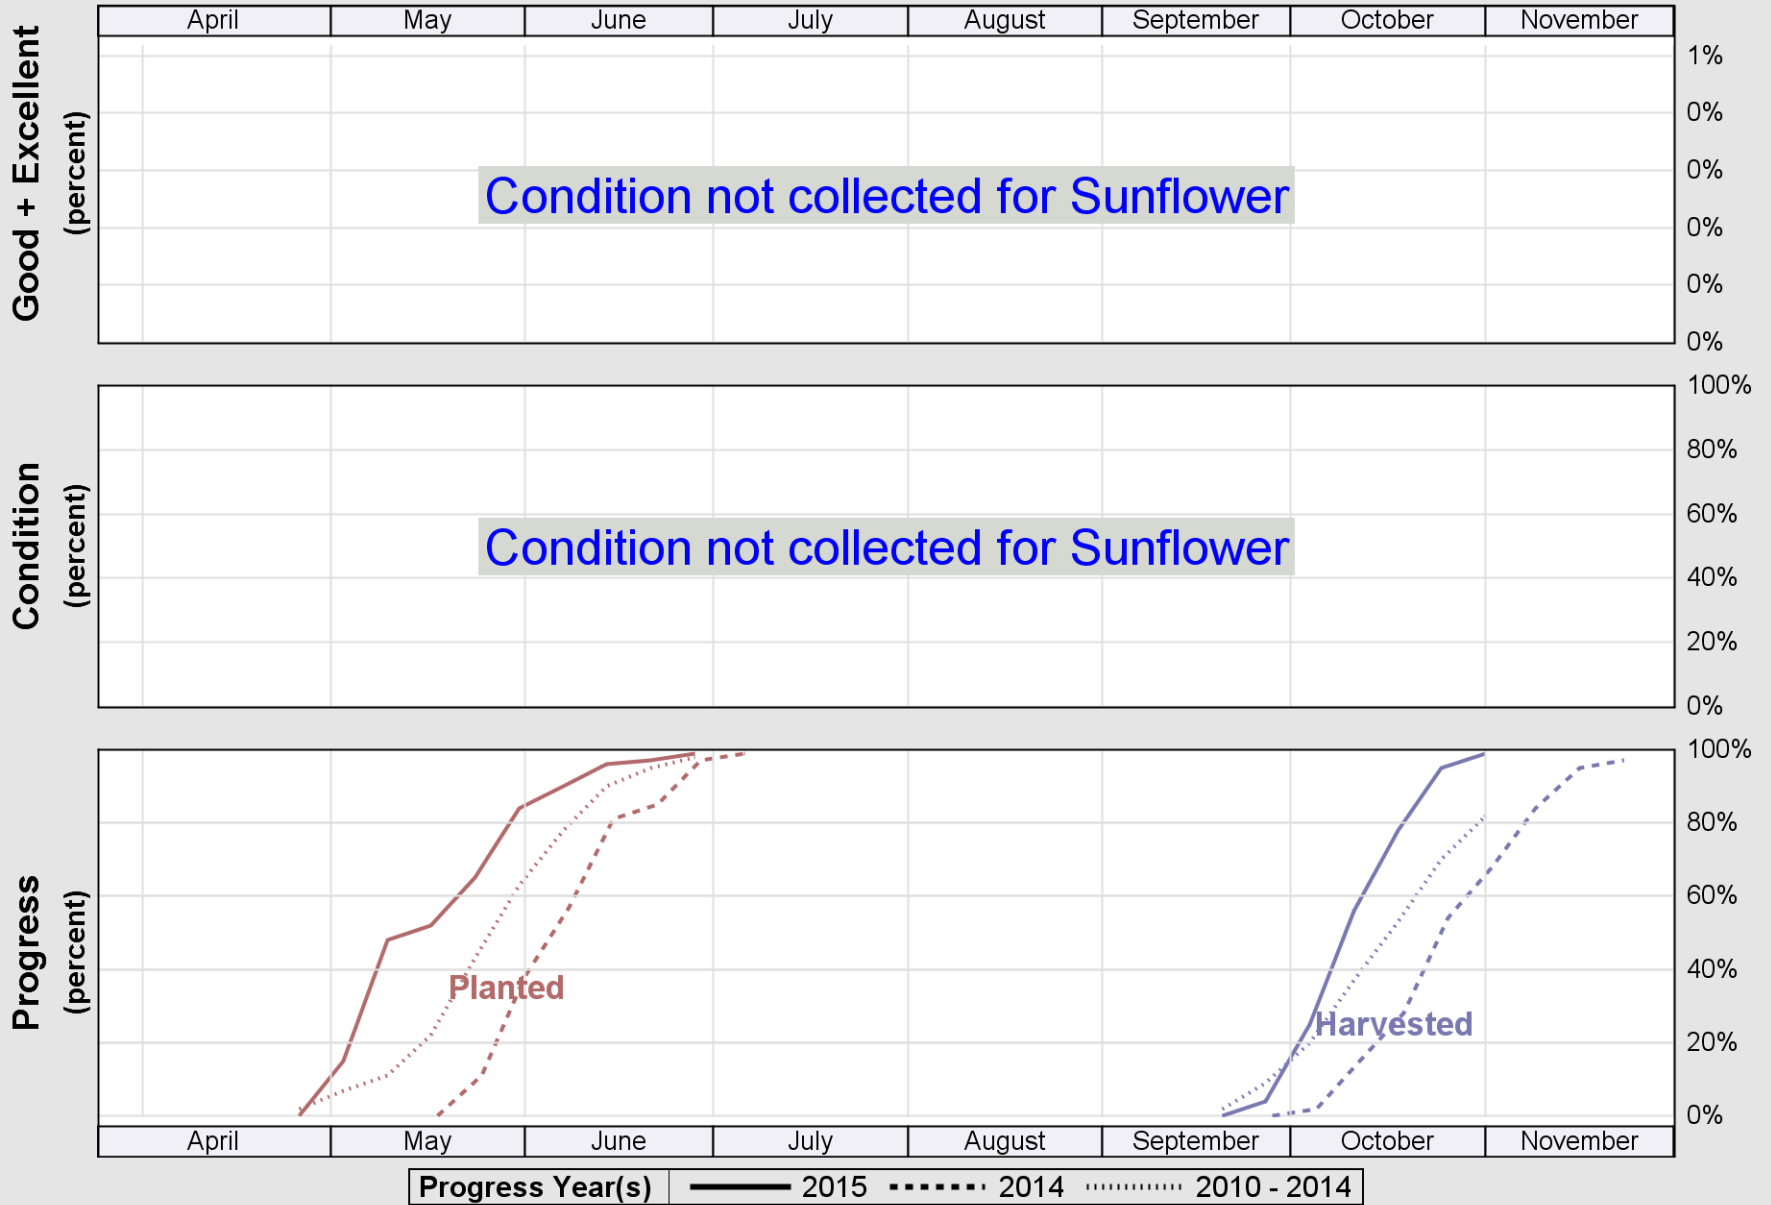

USDA

Crop Progress and Condition: Sunflower in Minnesota , 2015

NASS

Source: National Agricultural Statistics Service (NASS), Crop Progress Report