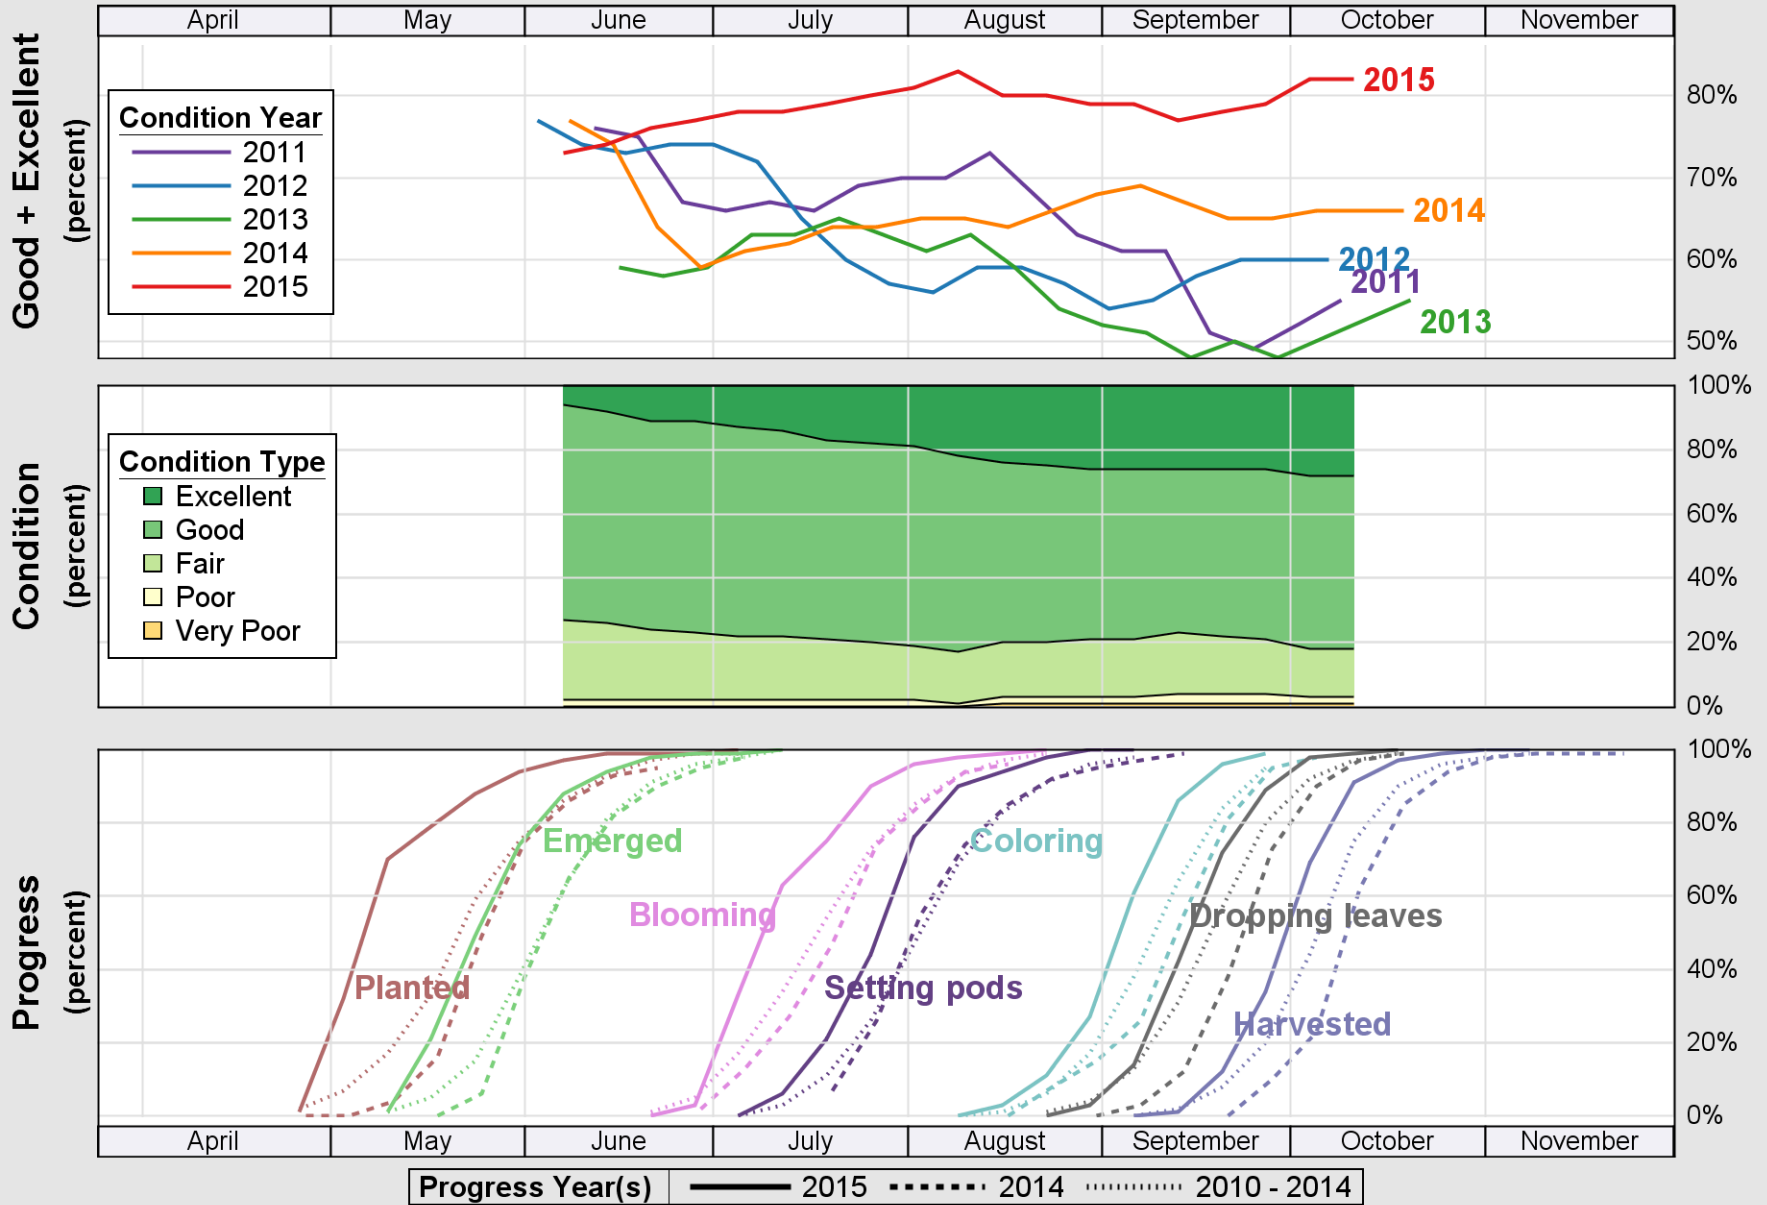

USDA

Crop Progress and Condition: Pasture and Range in Minnesota , 2015

NASS

Source: National Agricultural Statistics Service (NASS), Crop Progress Report

USDA

Crop Progress and Condition: Soybeans in Minnesota , 2015

NASS

Source: National Agricultural Statistics Service (NASS), Crop Progress Report

USDA

Crop Progress and Condition: Spring Wheat in Minnesota , 2015

NASS

Source: National Agricultural Statistics Service (NASS), Crop Progress Report