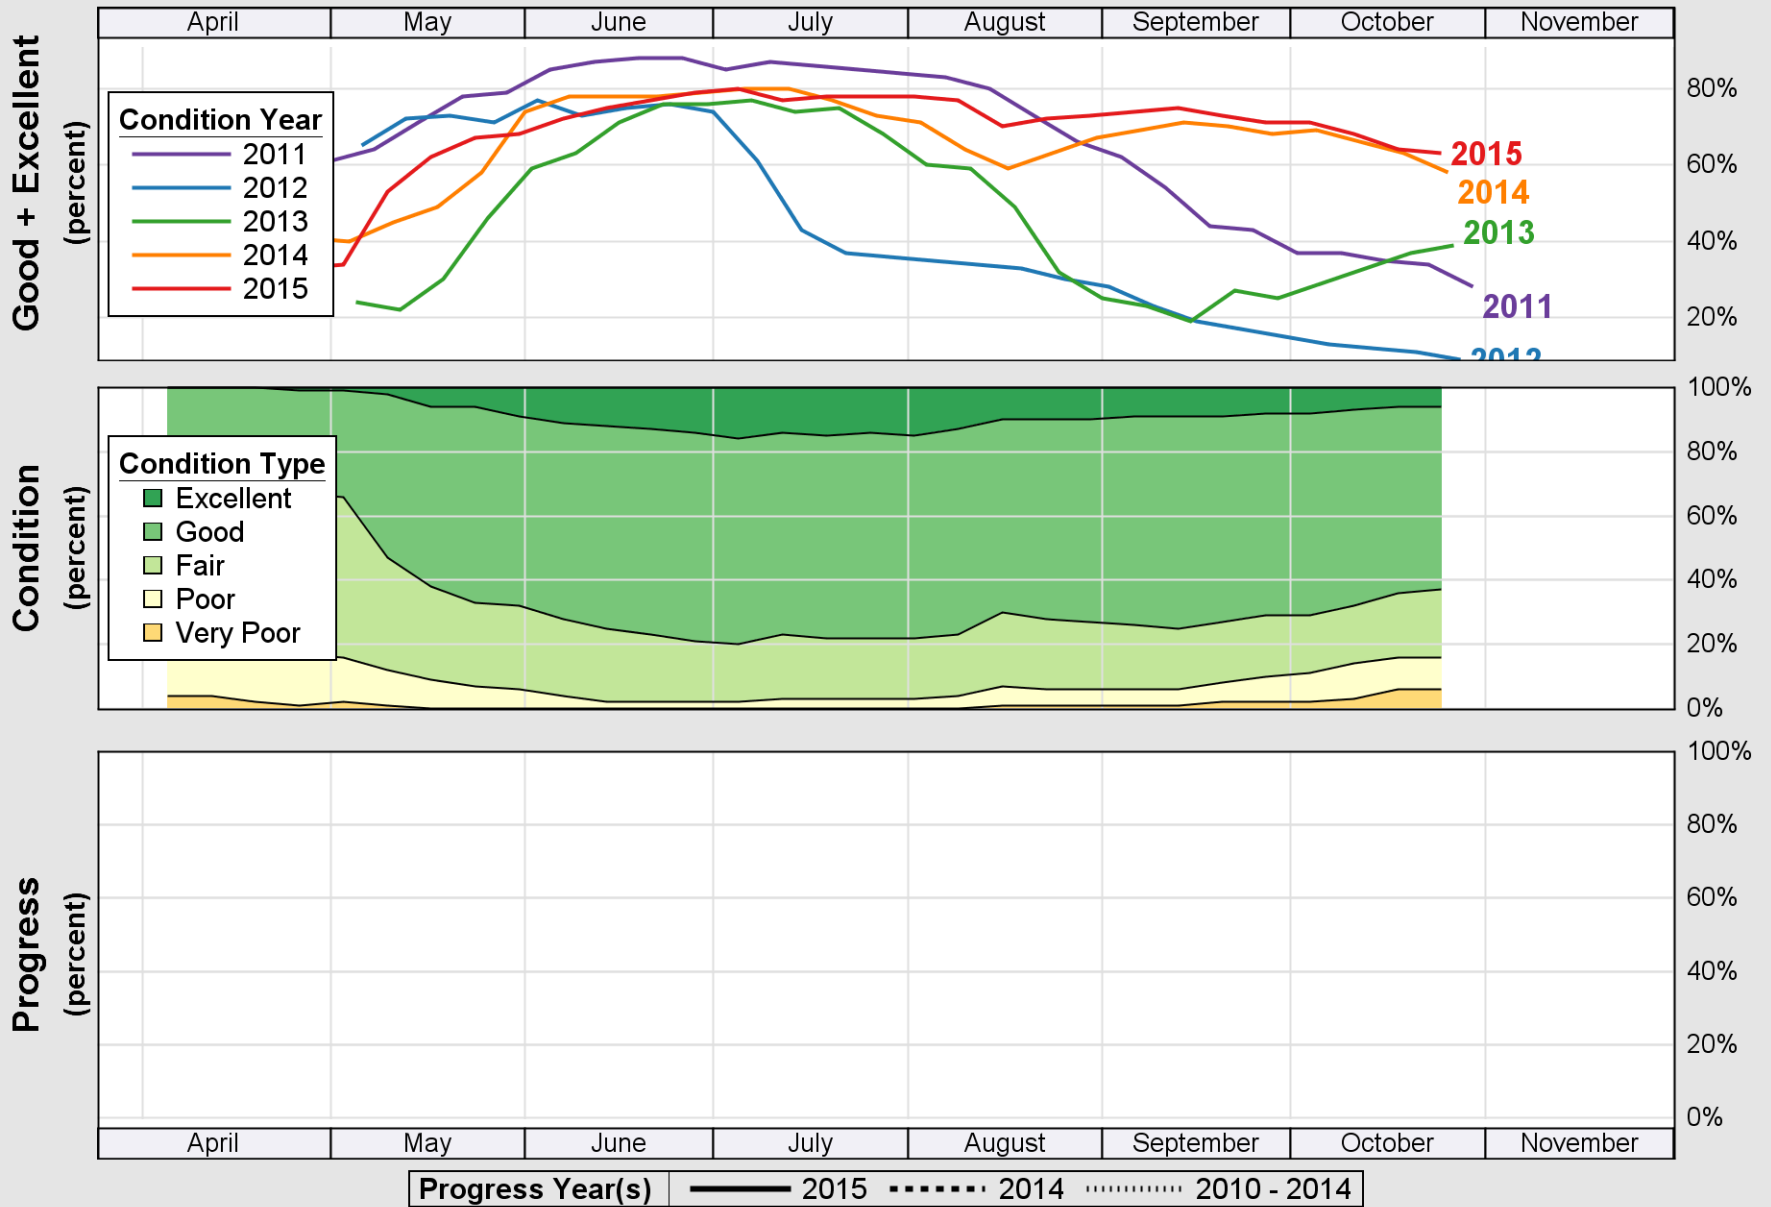

USDA

Crop Progress and Condition: Pasture and Range in Minnesota , 2015

NASS

Source: National Agricultural Statistics Service (NASS), Crop Progress Report