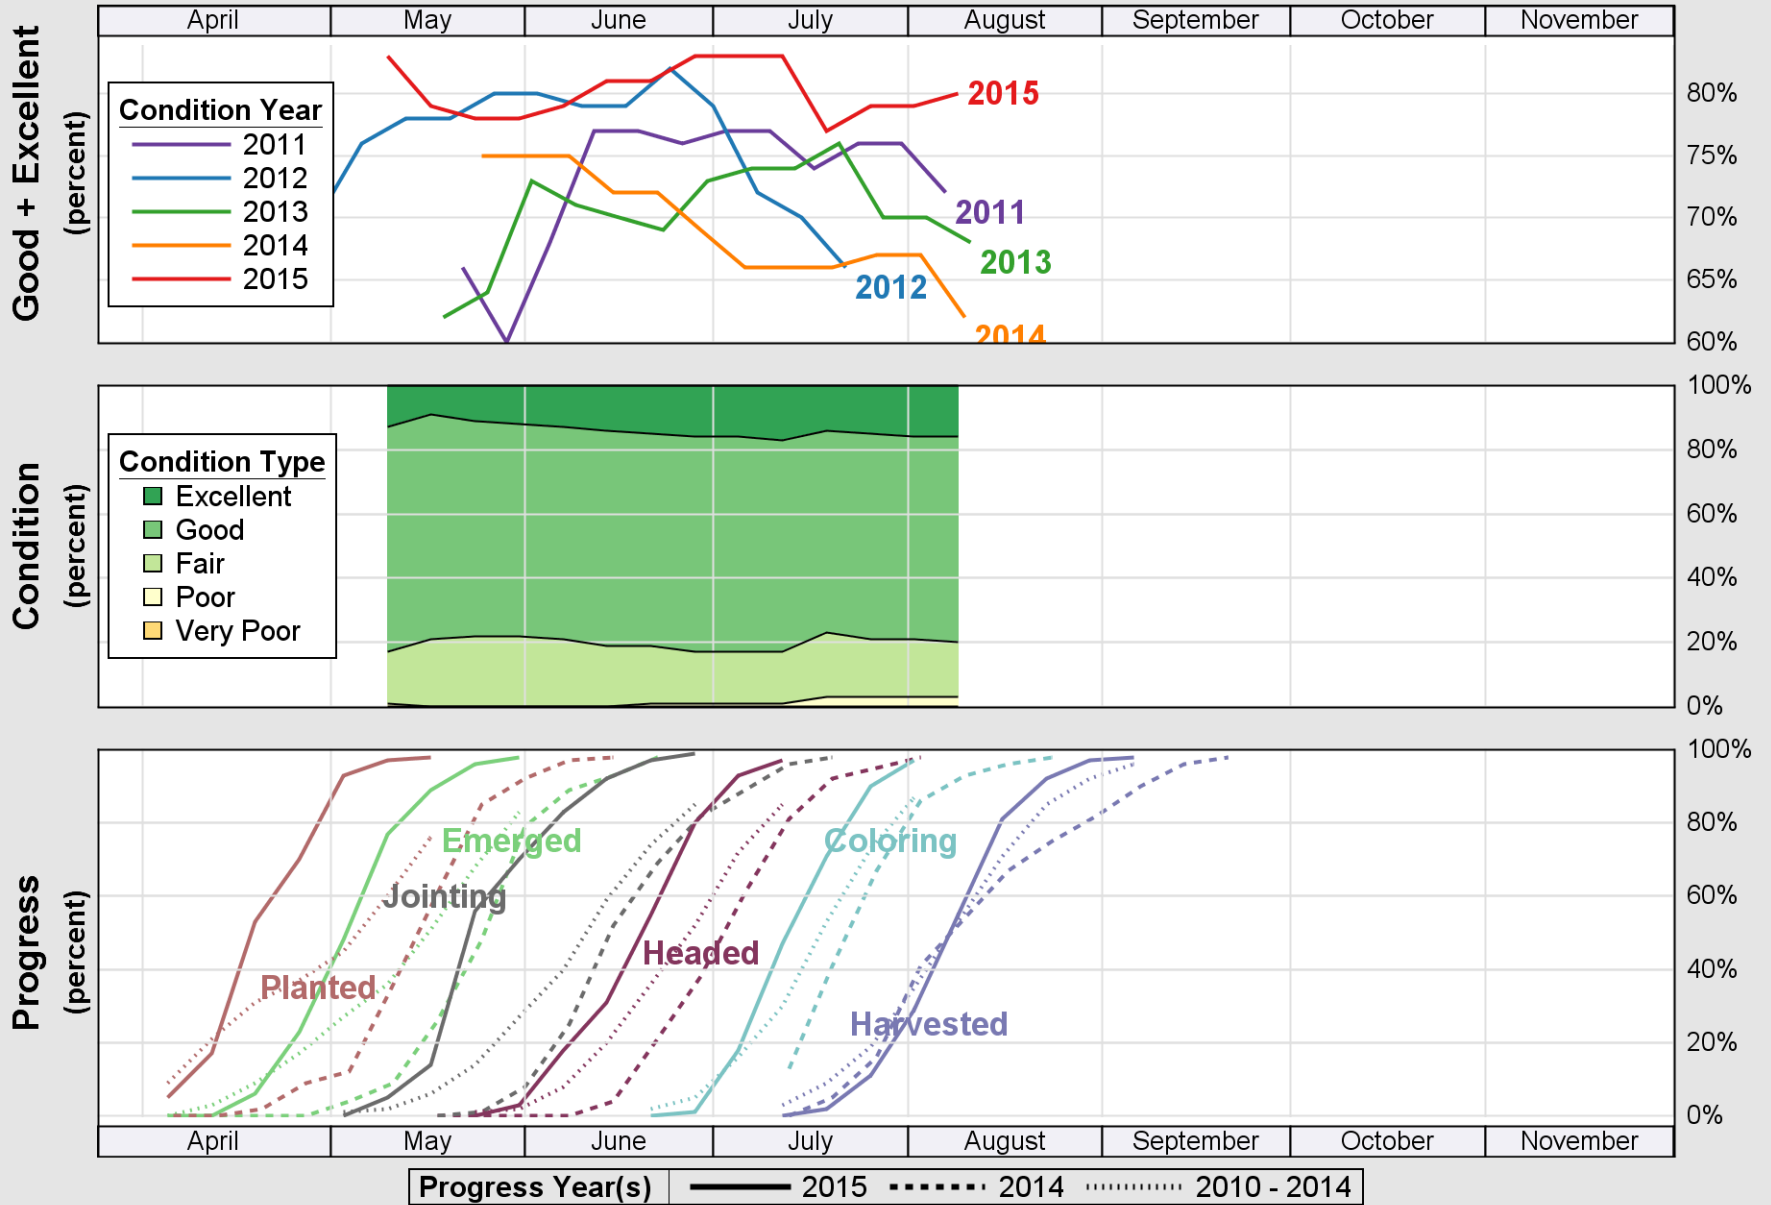

USDA

Crop Progress and Condition: Barley in Minnesota , 2015

NASS

Source: National Agricultural Statistics Service (NASS), Crop Progress Report

USDA

Crop Progress and Condition: Corn in Minnesota , 2015

NASS

Source: National Agricultural Statistics Service (NASS), Crop Progress Report

USDA

Crop Progress and Condition: Oats in Minnesota , 2015

NASS

Source: National Agricultural Statistics Service (NASS), Crop Progress Report