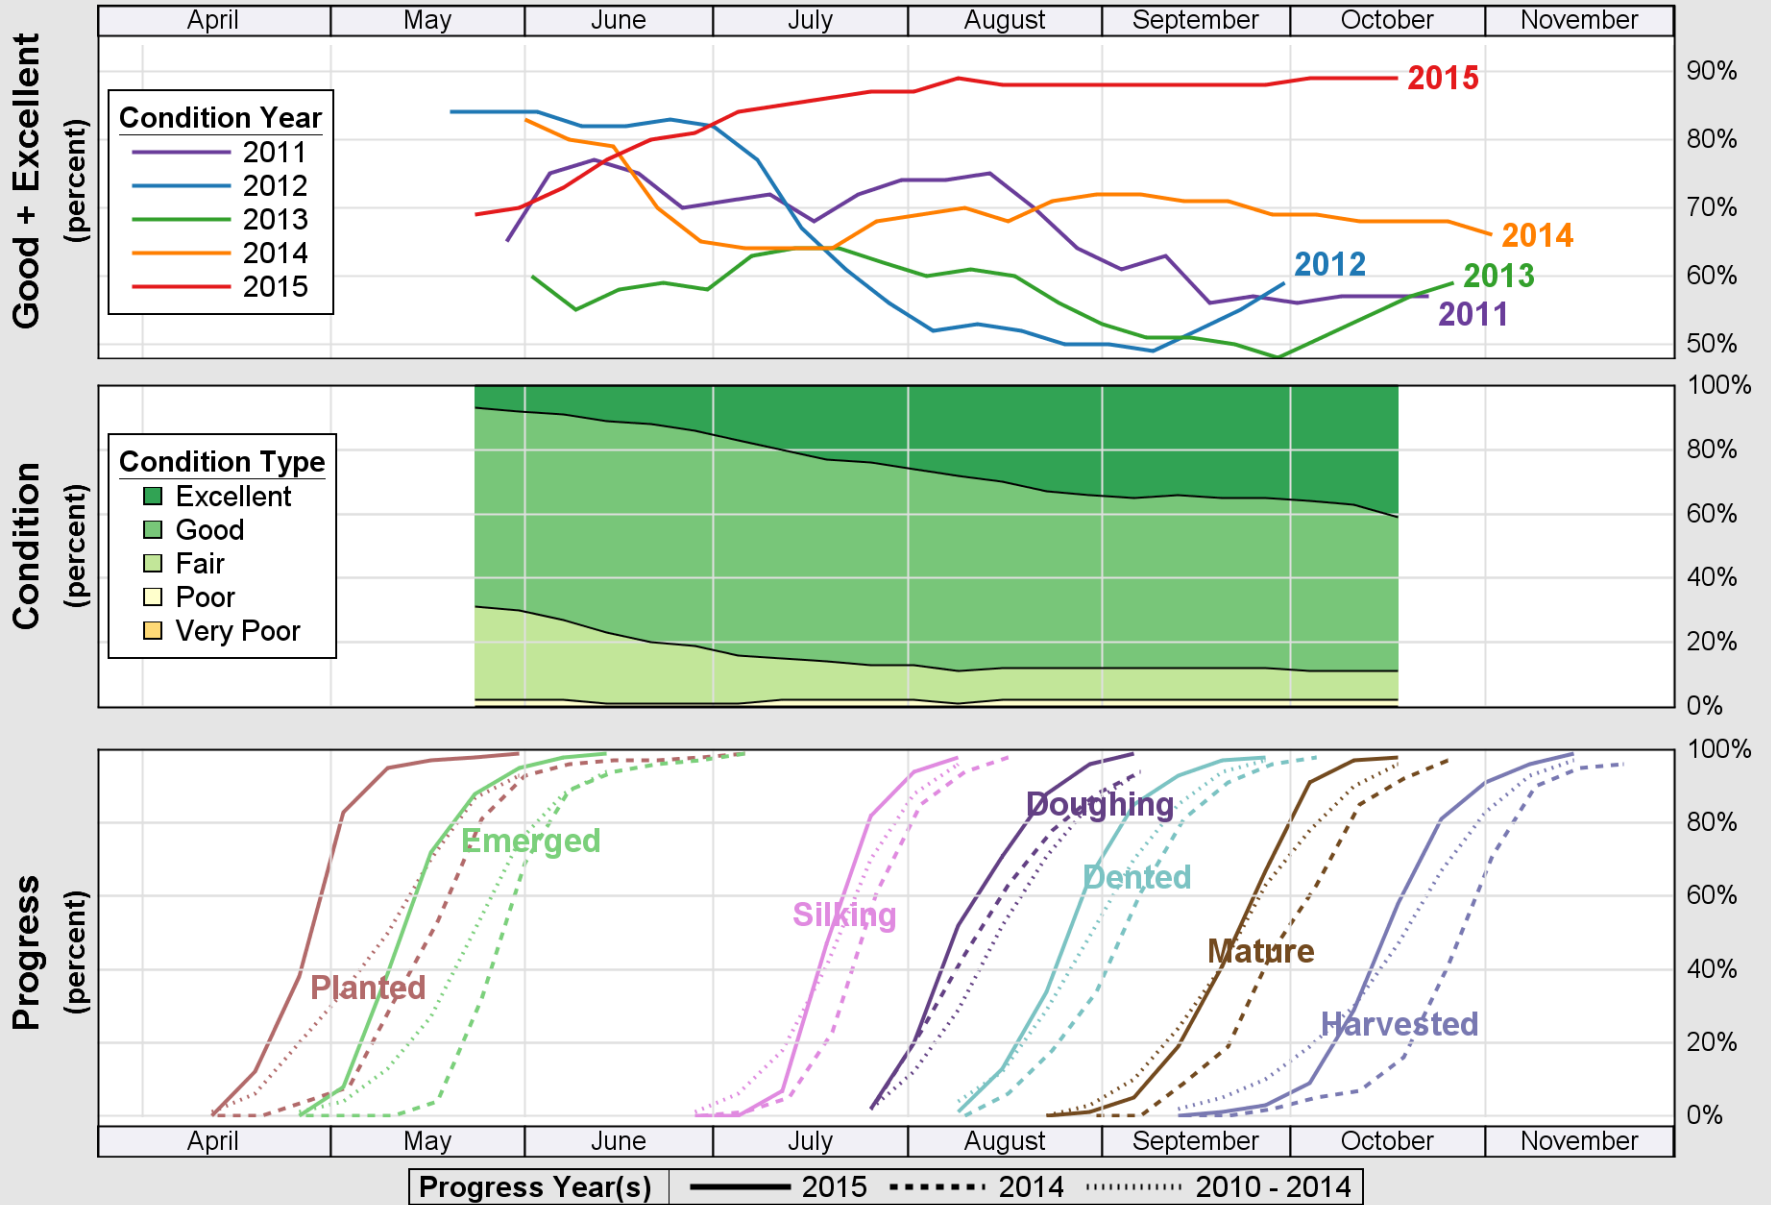

USDA

Crop Progress and Condition: Barley in Minnesota , 2015

NASS

Source: National Agricultural Statistics Service (NASS), Crop Progress Report

USDA

Crop Progress and Condition: Corn in Minnesota , 2015

NASS

Source: National Agricultural Statistics Service (NASS), Crop Progress Report

USDA

Crop Progress and Condition: Oats in Minnesota , 2015

NASS

Source: National Agricultural Statistics Service (NASS), Crop Progress Report