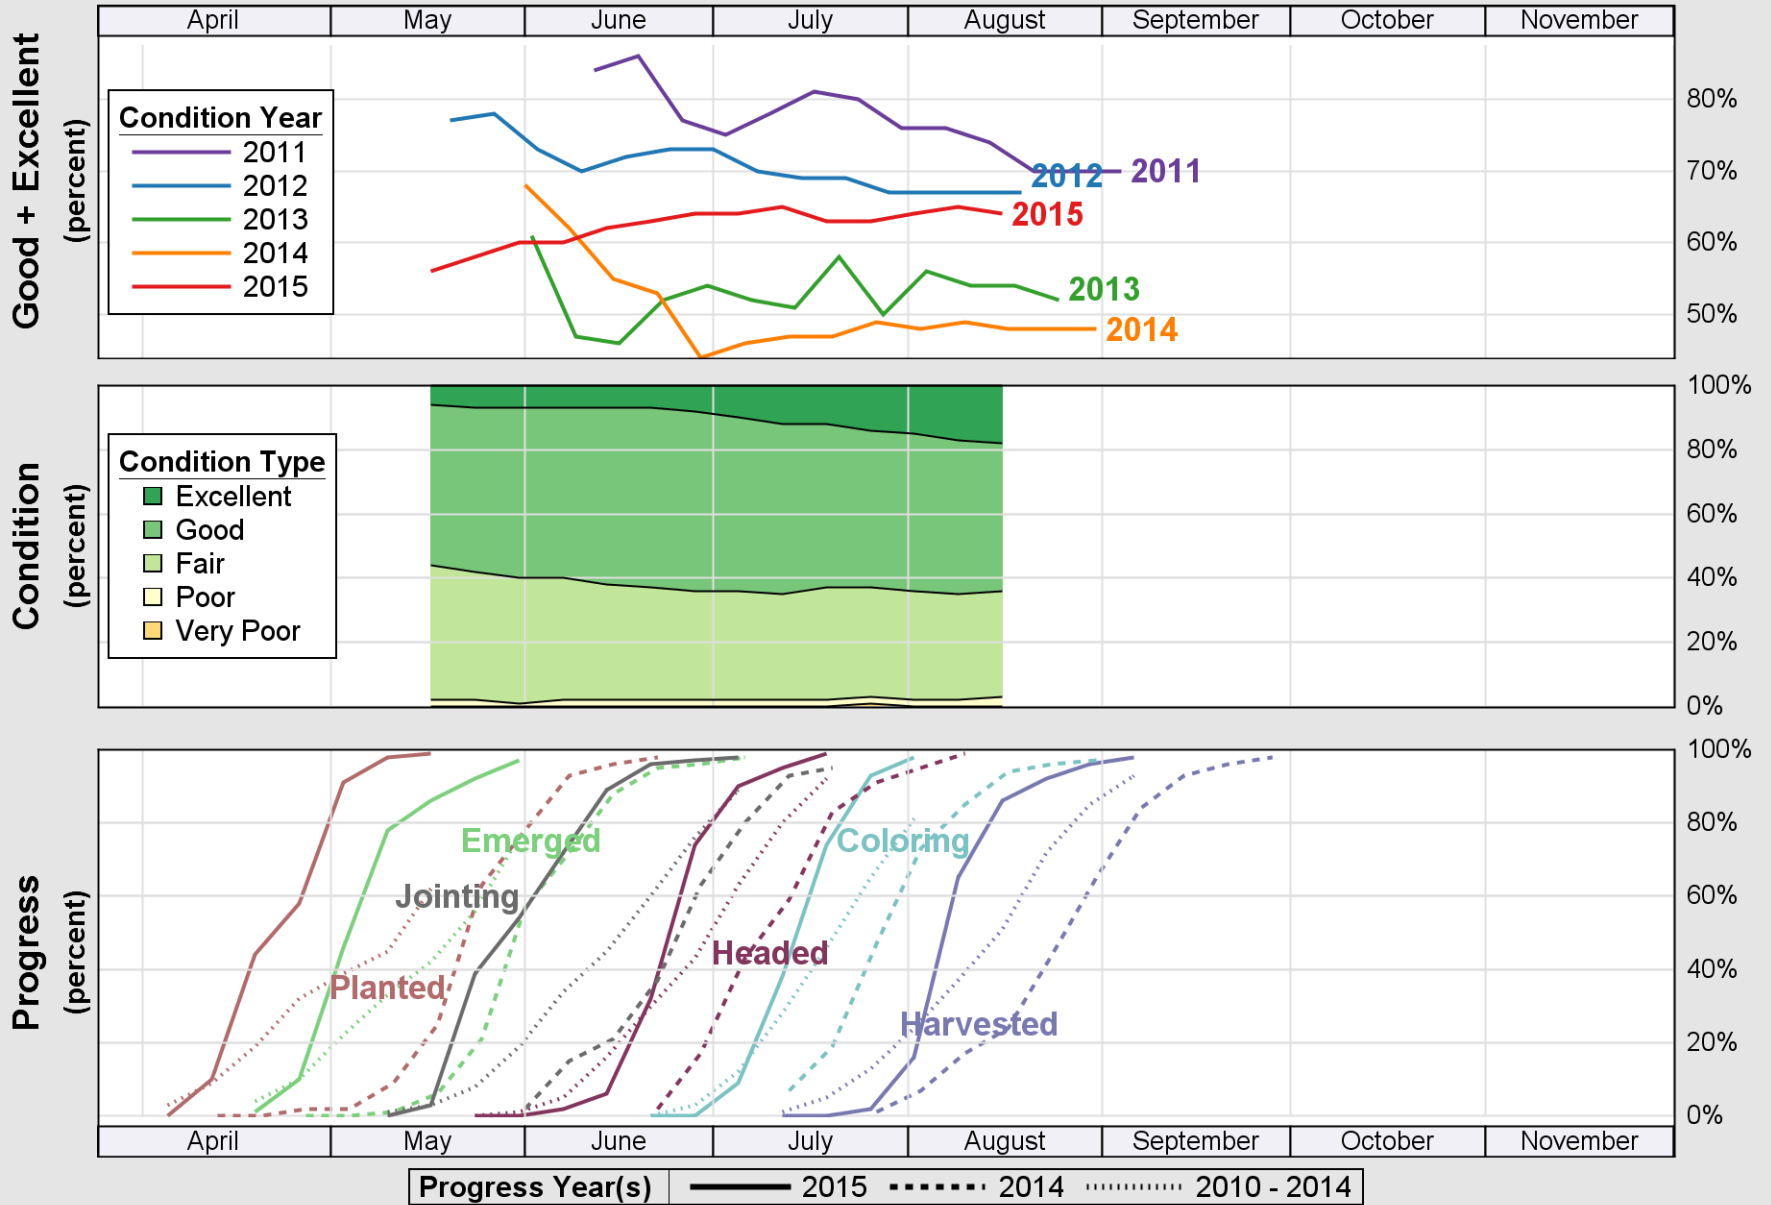

USDA

Crop Progress and Condition: Barley in Minnesota , 2015

NASS

Source: National Agricultural Statistics Service (NASS), Crop Progress Report

USDA

Crop Progress and Condition: Corn in Minnesota , 2015

NASS

Source: National Agricultural Statistics Service (NASS), Crop Progress Report

USDA

Crop Progress and Condition: Oats in Minnesota , 2015

NASS

Source: National Agricultural Statistics Service (NASS), Crop Progress Report