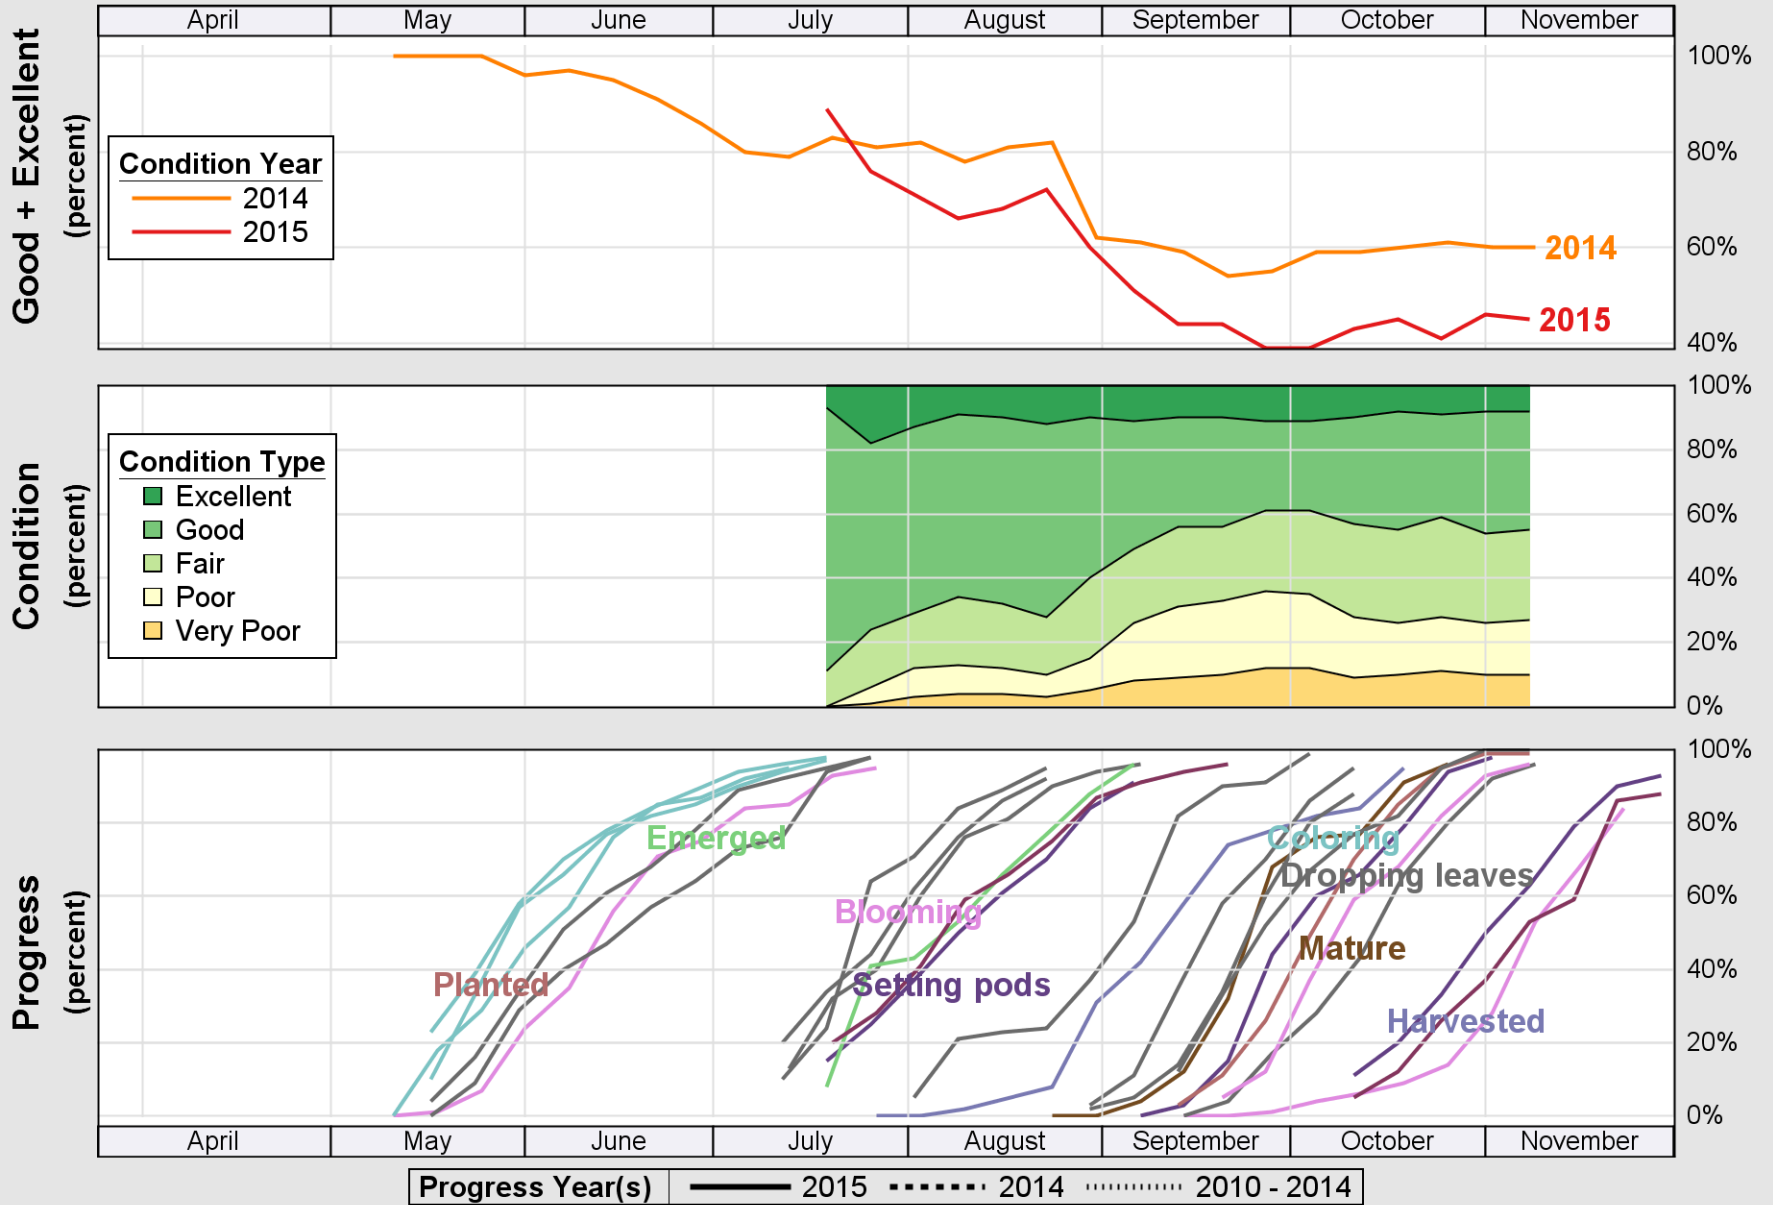

# Crop Progress and Condition: Pasture and Range in Delaware , 2015

NASS

Source: National Agricultural Statistics Service (NASS), Crop Progress Report

USDA

### Crop Progress and Condition: Soybeans in Delaware , 2015

NASS

Source: National Agricultural Statistics Service (NASS), Crop Progress Report

USDA