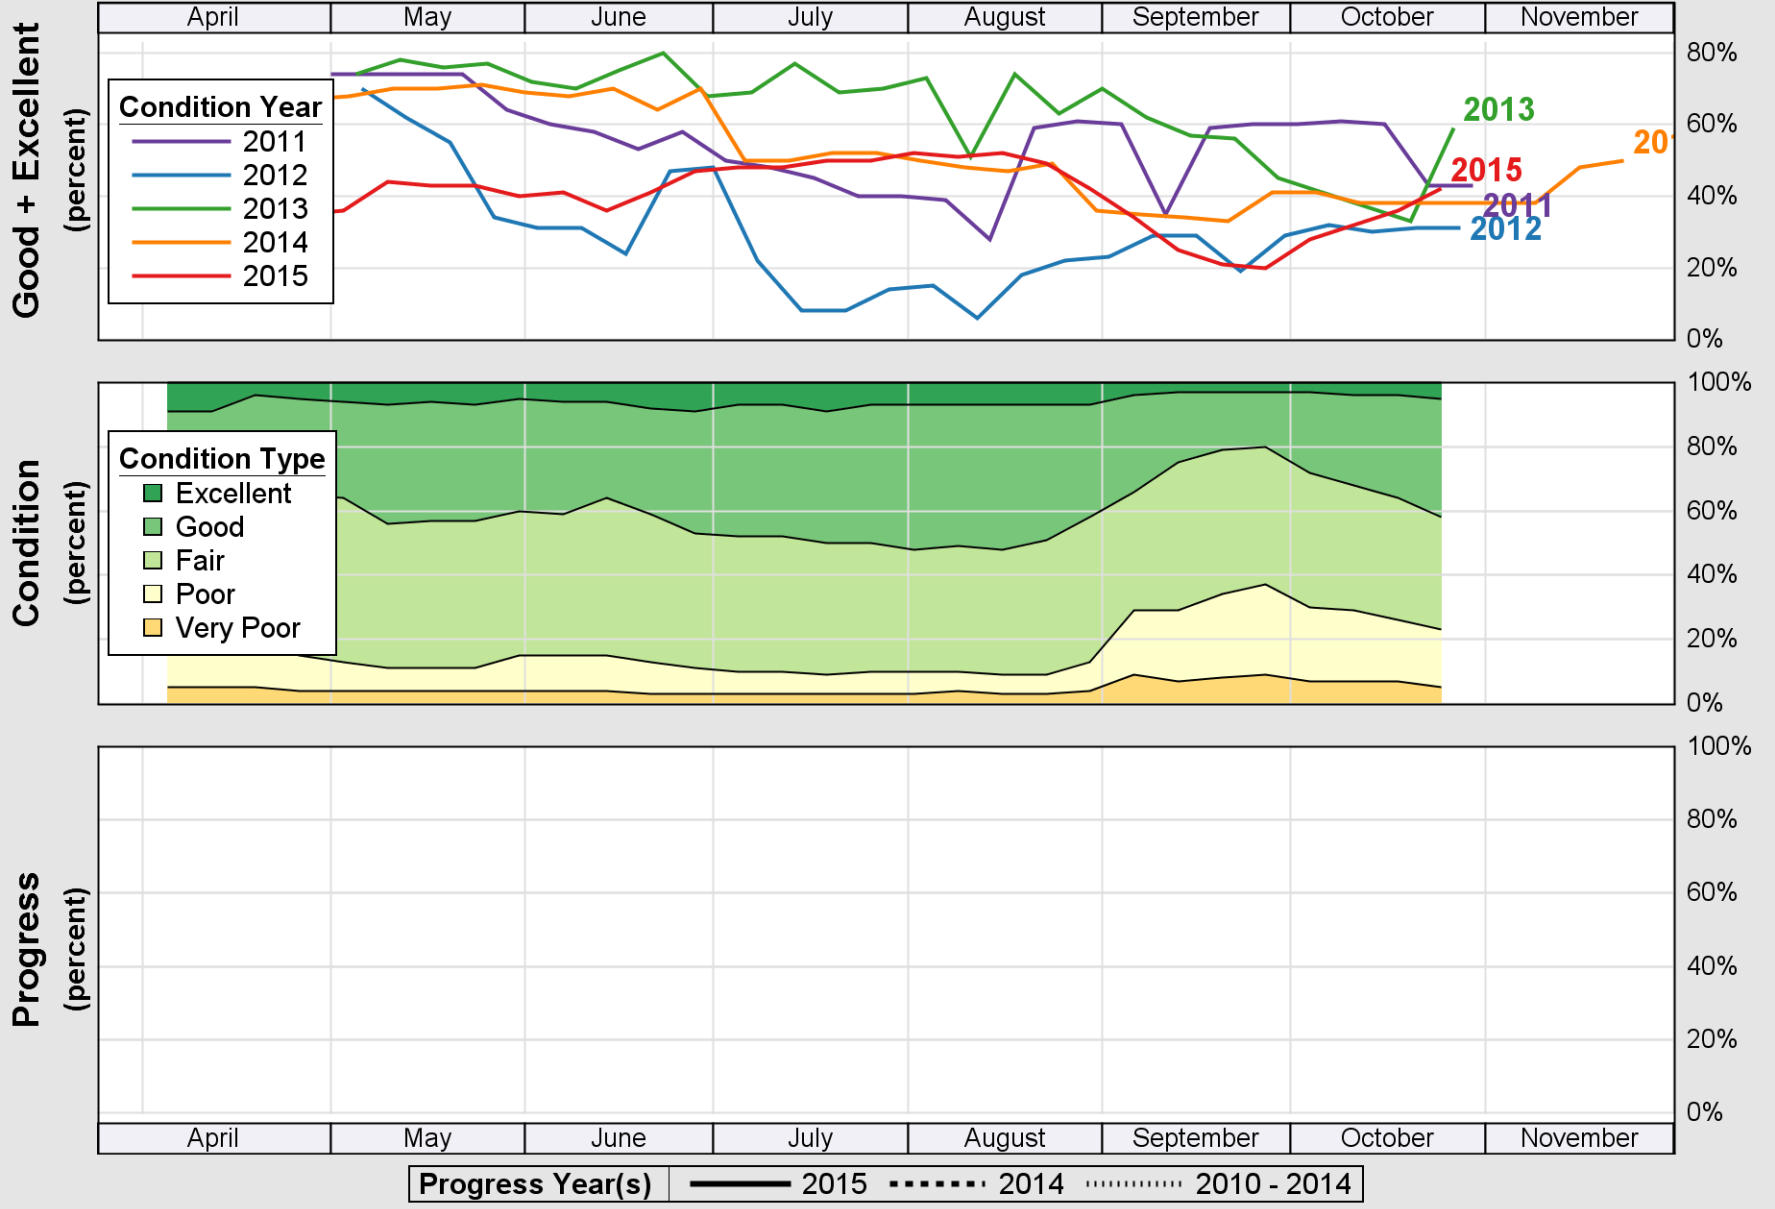

USDA

Crop Progress and Condition: Pasture and Range in Delaware , 2015

NASS

Source: National Agricultural Statistics Service (NASS), Crop Progress Report