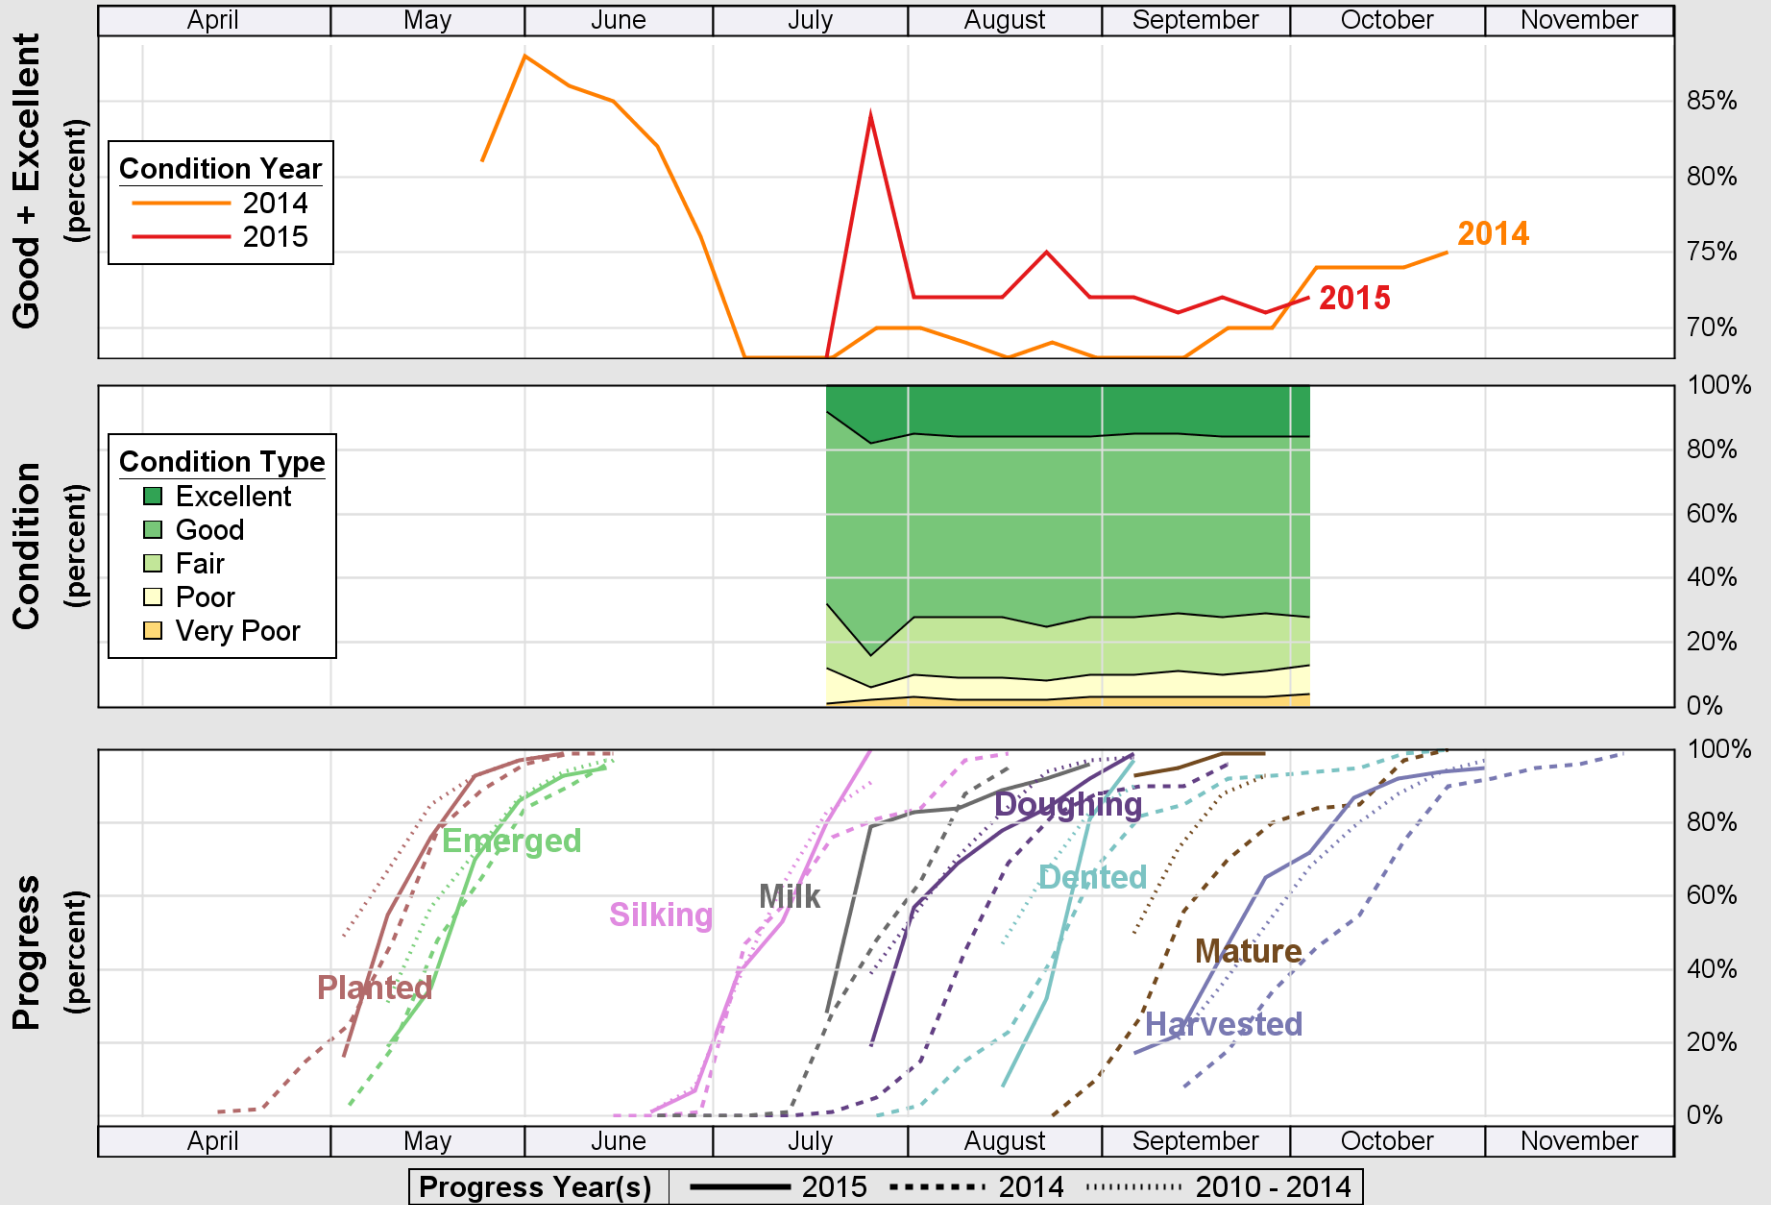

### Crop Progress and Condition: Barley in Delaware , 2015

NASS

Source: National Agricultural Statistics Service (NASS), Crop Progress Report

USDA

# Crop Progress and Condition: Corn in Delaware , 2015

NASS

Source: National Agricultural Statistics Service (NASS), Crop Progress Report

USDA