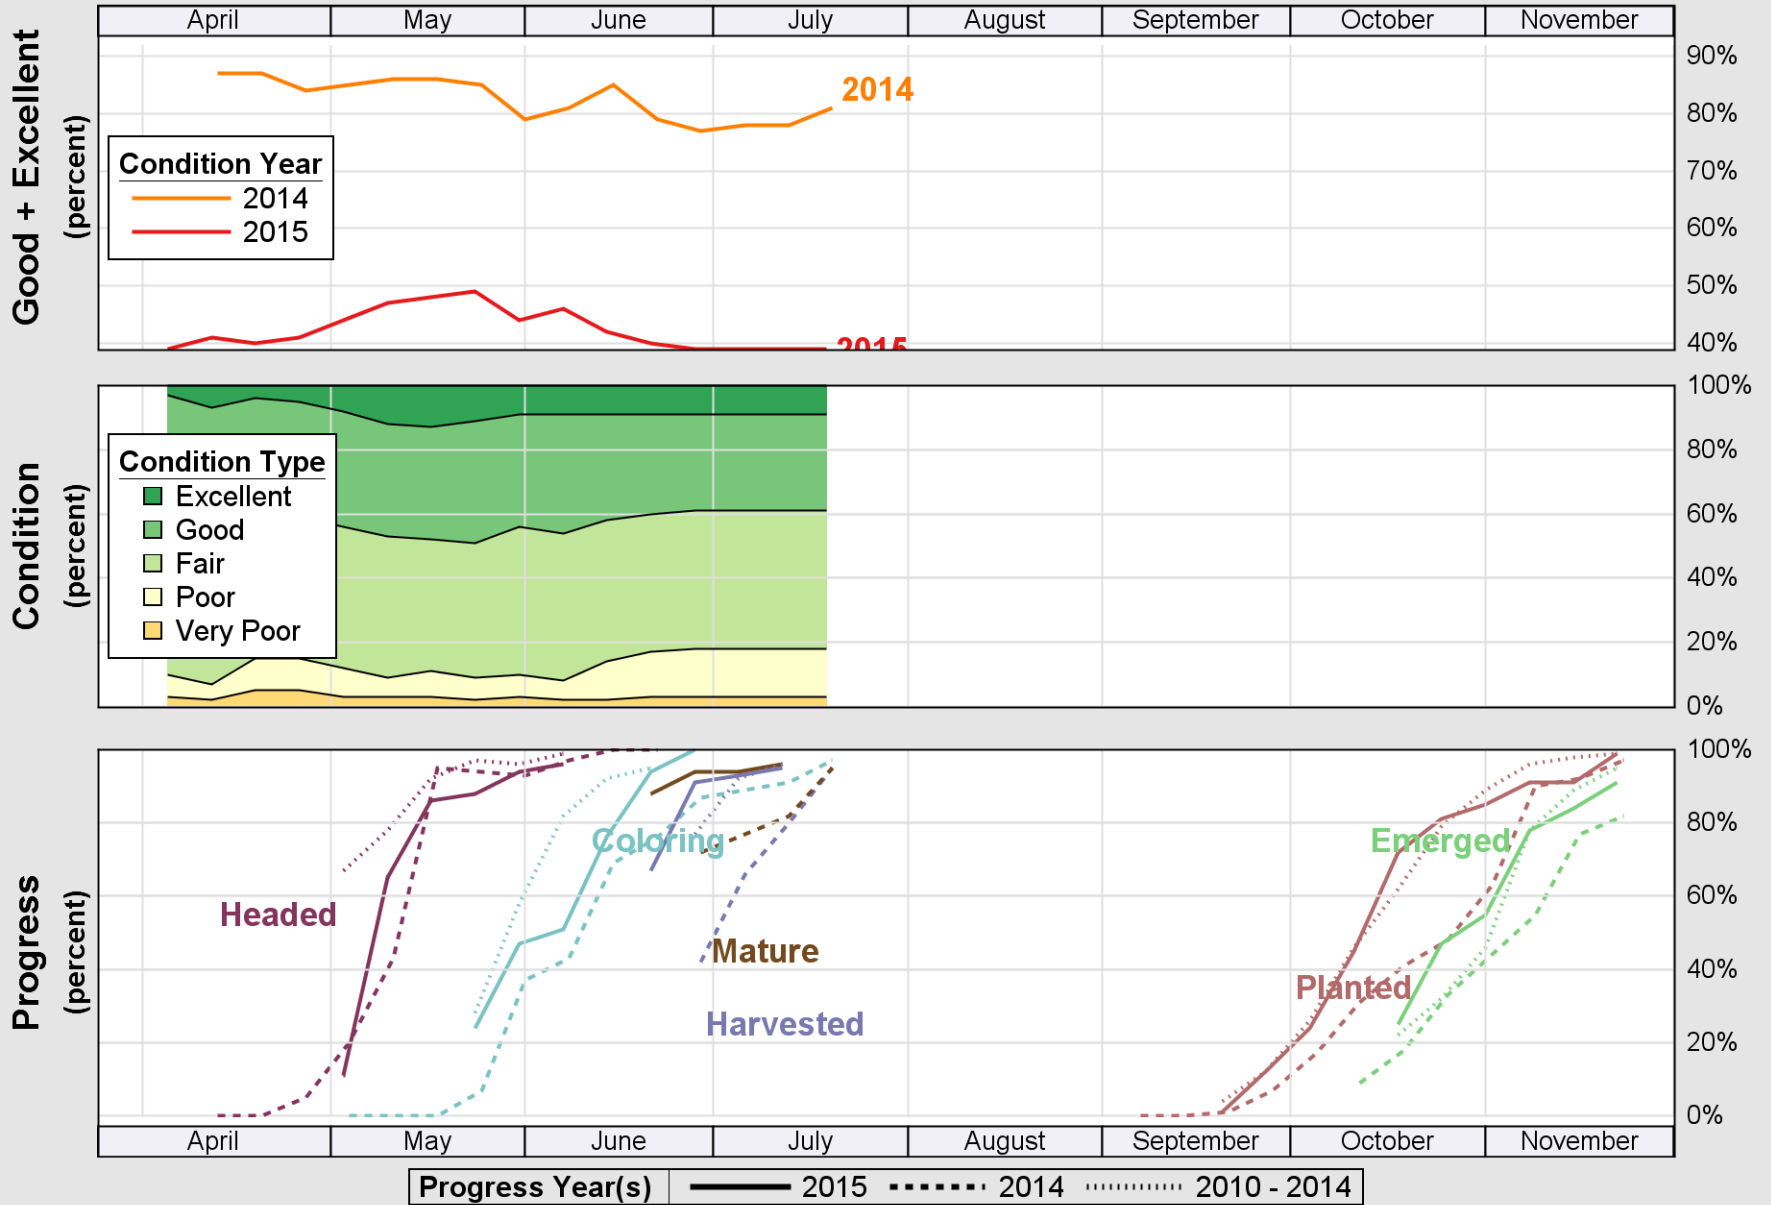

### Crop Progress and Condition: Barley in Delaware , 2015

NASS

Source: National Agricultural Statistics Service (NASS), Crop Progress Report

USDA

# Crop Progress and Condition: Corn in Delaware , 2015

NASS

Source: National Agricultural Statistics Service (NASS), Crop Progress Report

USDA