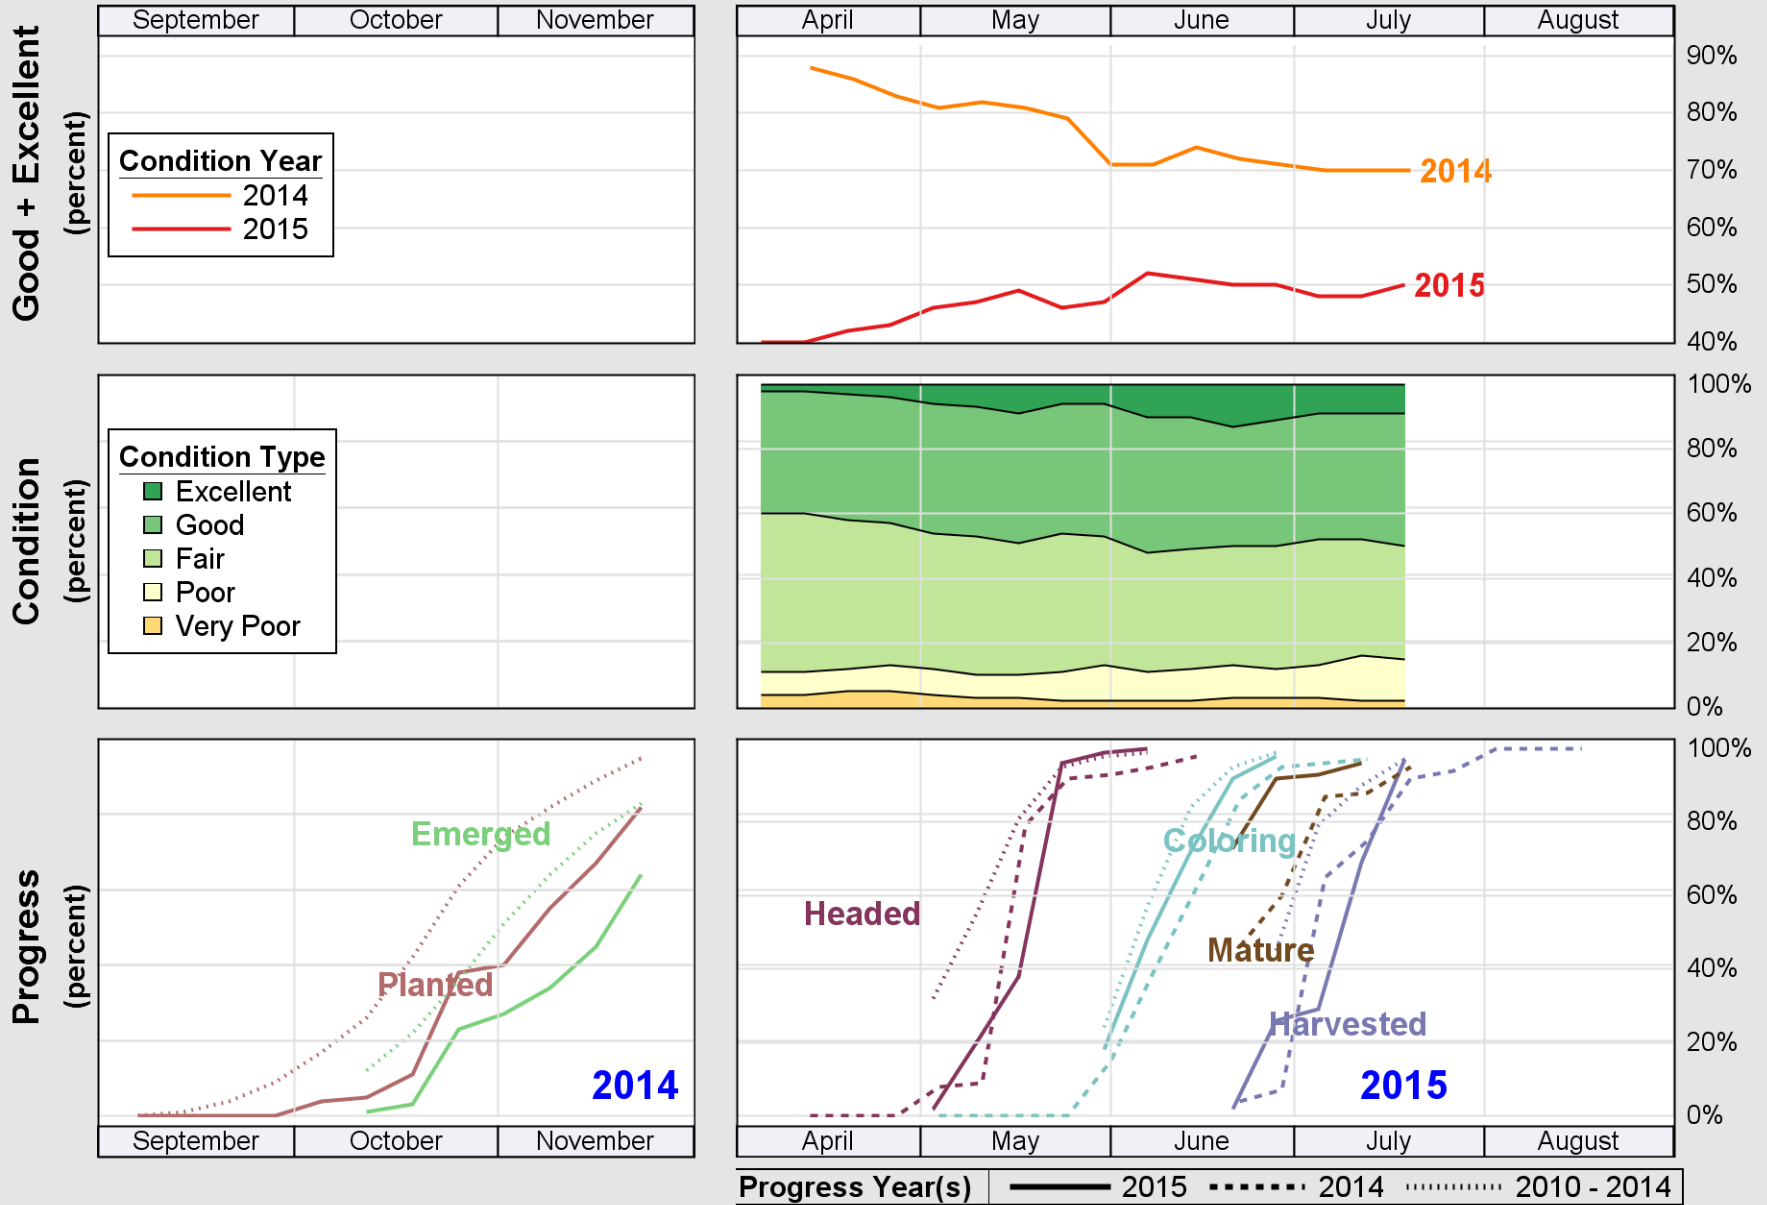

### Crop Progress and Condition: Soybeans in Delaware , 2015

NASS

Source: National Agricultural Statistics Service (NASS), Crop Progress Report

USDA

# Crop Progress and Condition: Winter Wheat in Delaware , 2015

NASS

Source: National Agricultural Statistics Service (NASS), Crop Progress Report