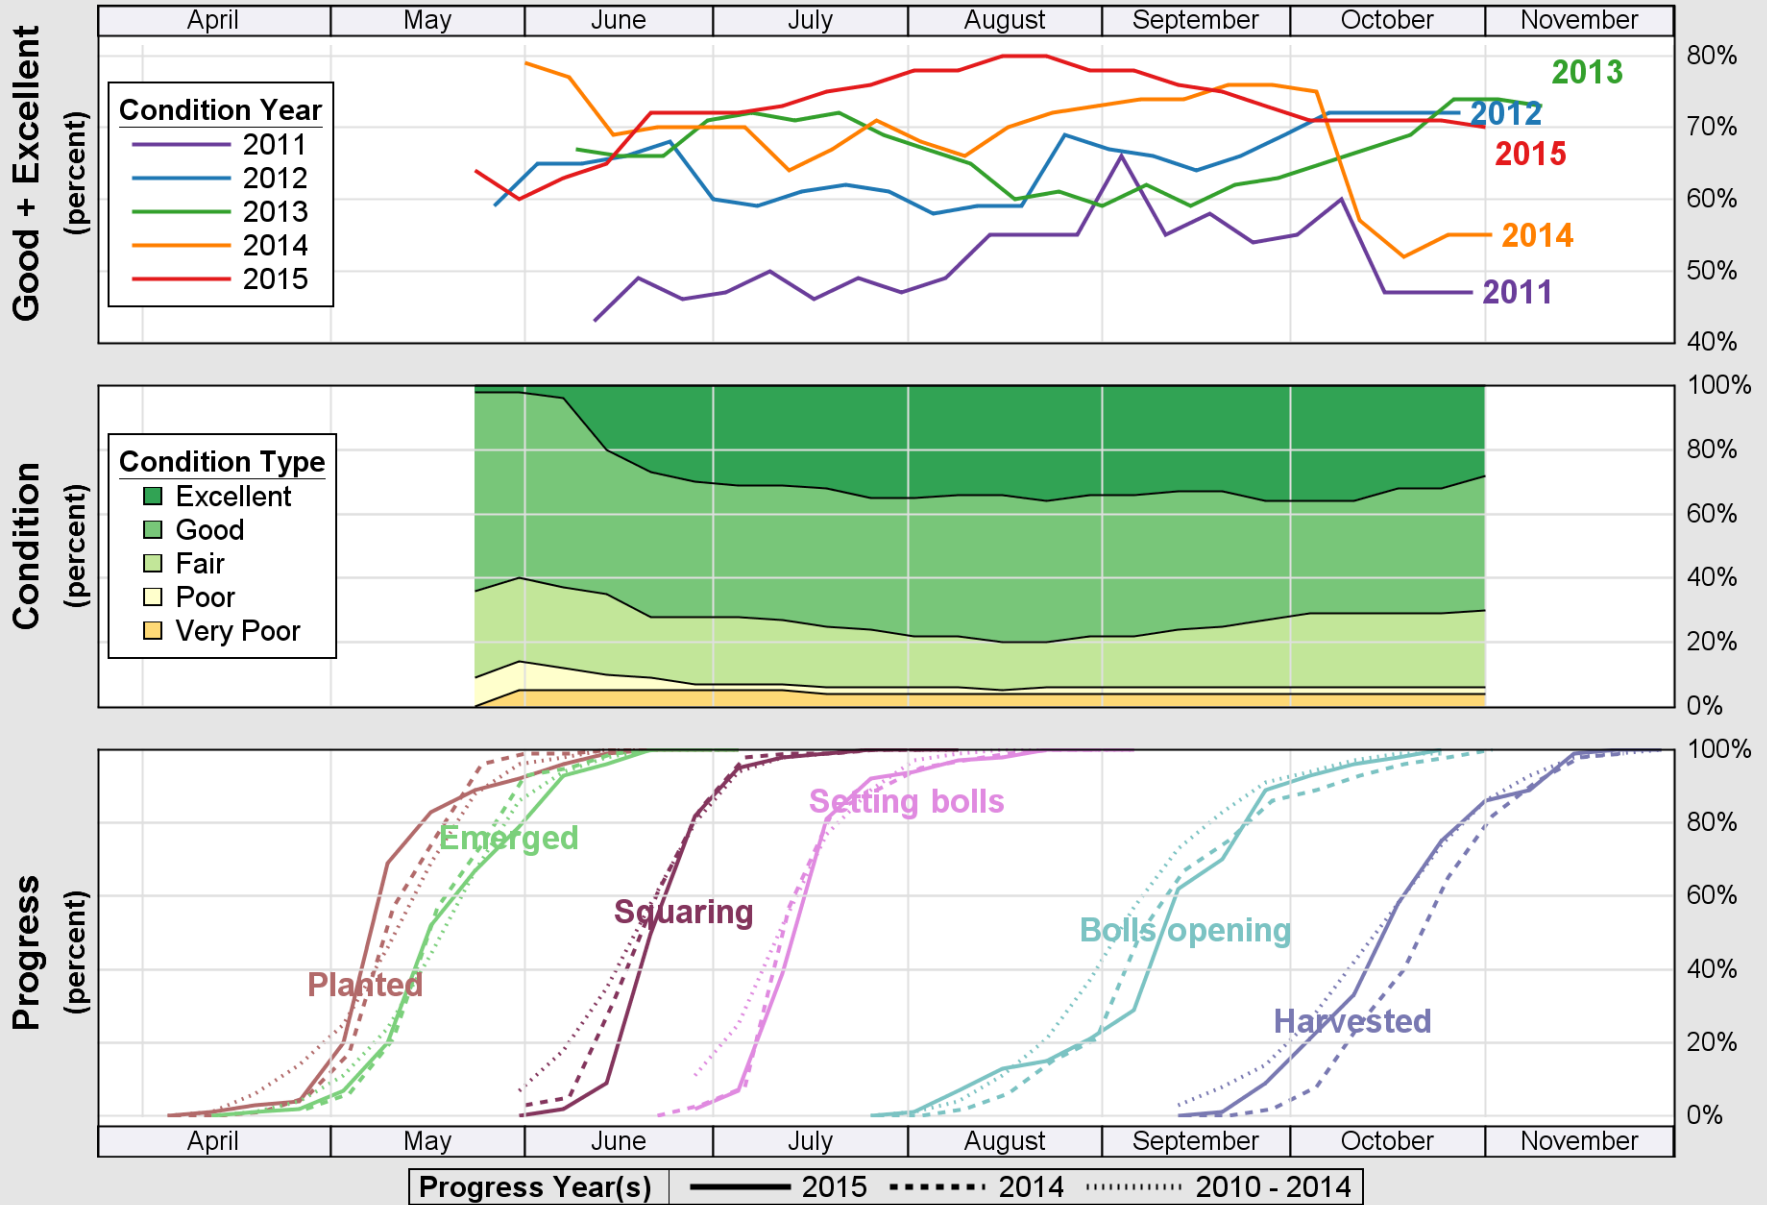

USDA

Crop Progress and Condition: Corn in Arkansas , 2015

NASS

Source: National Agricultural Statistics Service (NASS), Crop Progress Report

USDA

Crop Progress and Condition: Cotton in Arkansas , 2015

NASS

Source: National Agricultural Statistics Service (NASS), Crop Progress Report

USDA

Crop Progress and Condition: Pasture and Range in Arkansas , 2015

NASS

Source: National Agricultural Statistics Service (NASS), Crop Progress Report

USDA

Crop Progress and Condition: Peanuts in Arkansas , 2015

NASS

Source: National Agricultural Statistics Service (NASS), Crop Progress Report

USDA

Crop Progress and Condition: Rice in Arkansas , 2015

NASS

Source: National Agricultural Statistics Service (NASS), Crop Progress Report