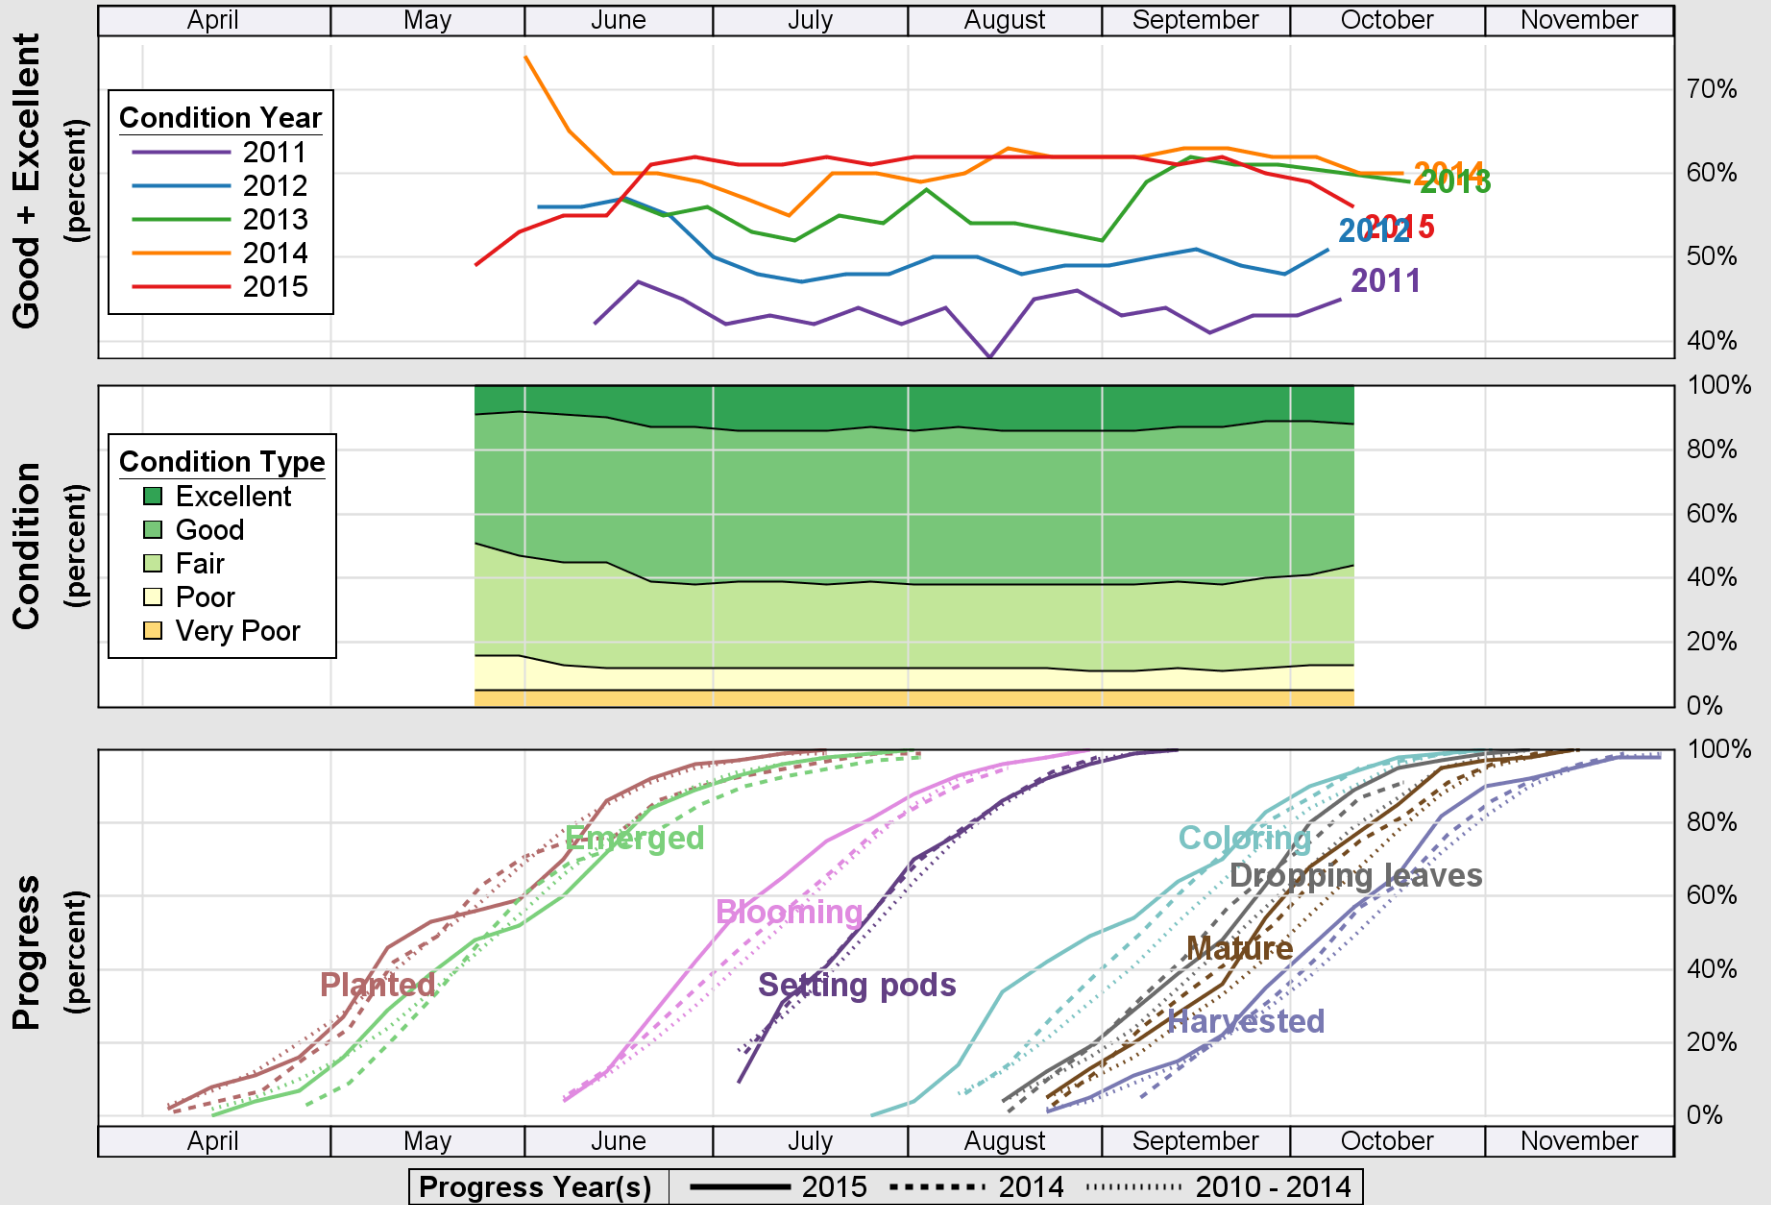

USDA

Crop Progress and Condition: Soybeans in Arkansas , 2015

NASS

Source: National Agricultural Statistics Service (NASS), Crop Progress Report