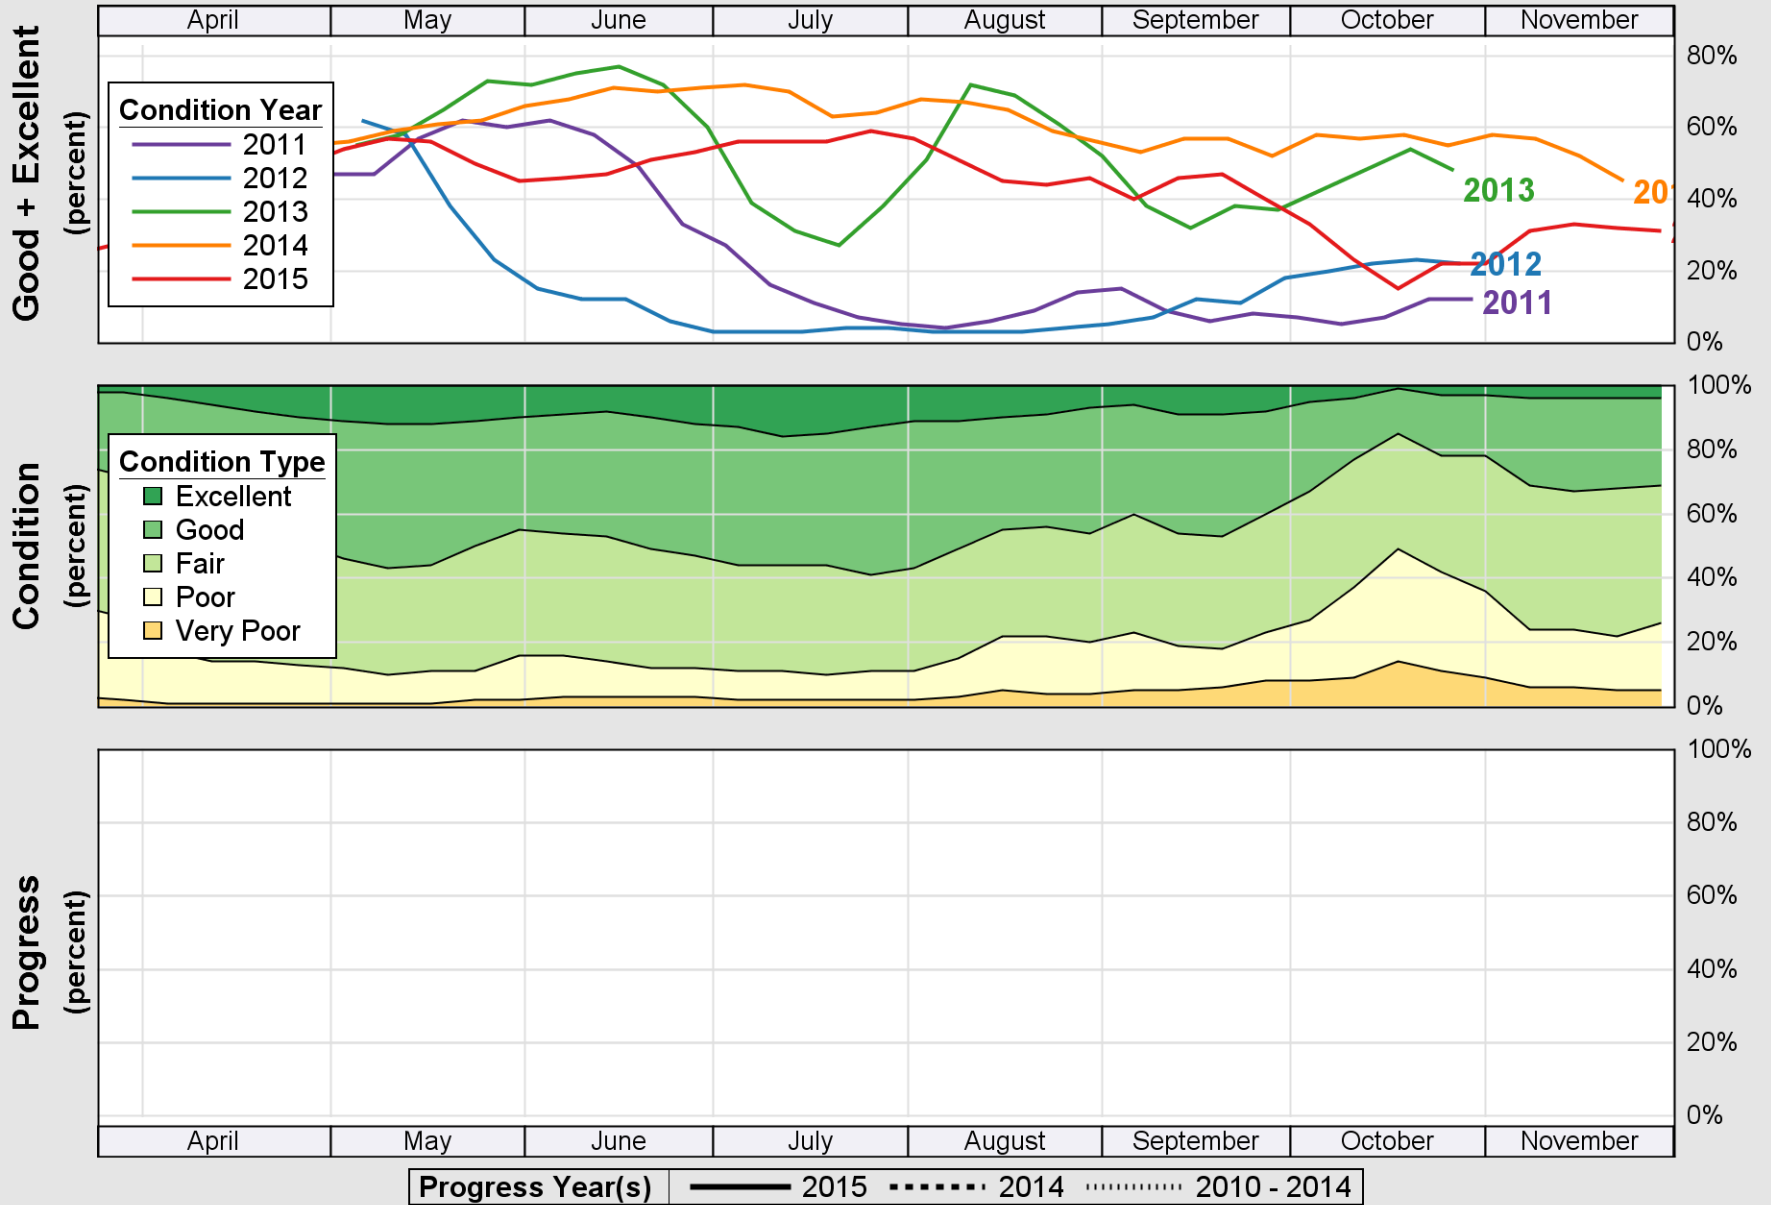

USDA

Crop Progress and Condition: Corn in Arkansas , 2015

NASS

Source: National Agricultural Statistics Service (NASS), Crop Progress Report

USDA

Crop Progress and Condition: Cotton in Arkansas , 2015

NASS

Source: National Agricultural Statistics Service (NASS), Crop Progress Report

USDA

Crop Progress and Condition: Pasture and Range in Arkansas , 2015

NASS

Source: National Agricultural Statistics Service (NASS), Crop Progress Report

USDA

Crop Progress and Condition: Peanuts in Arkansas , 2015