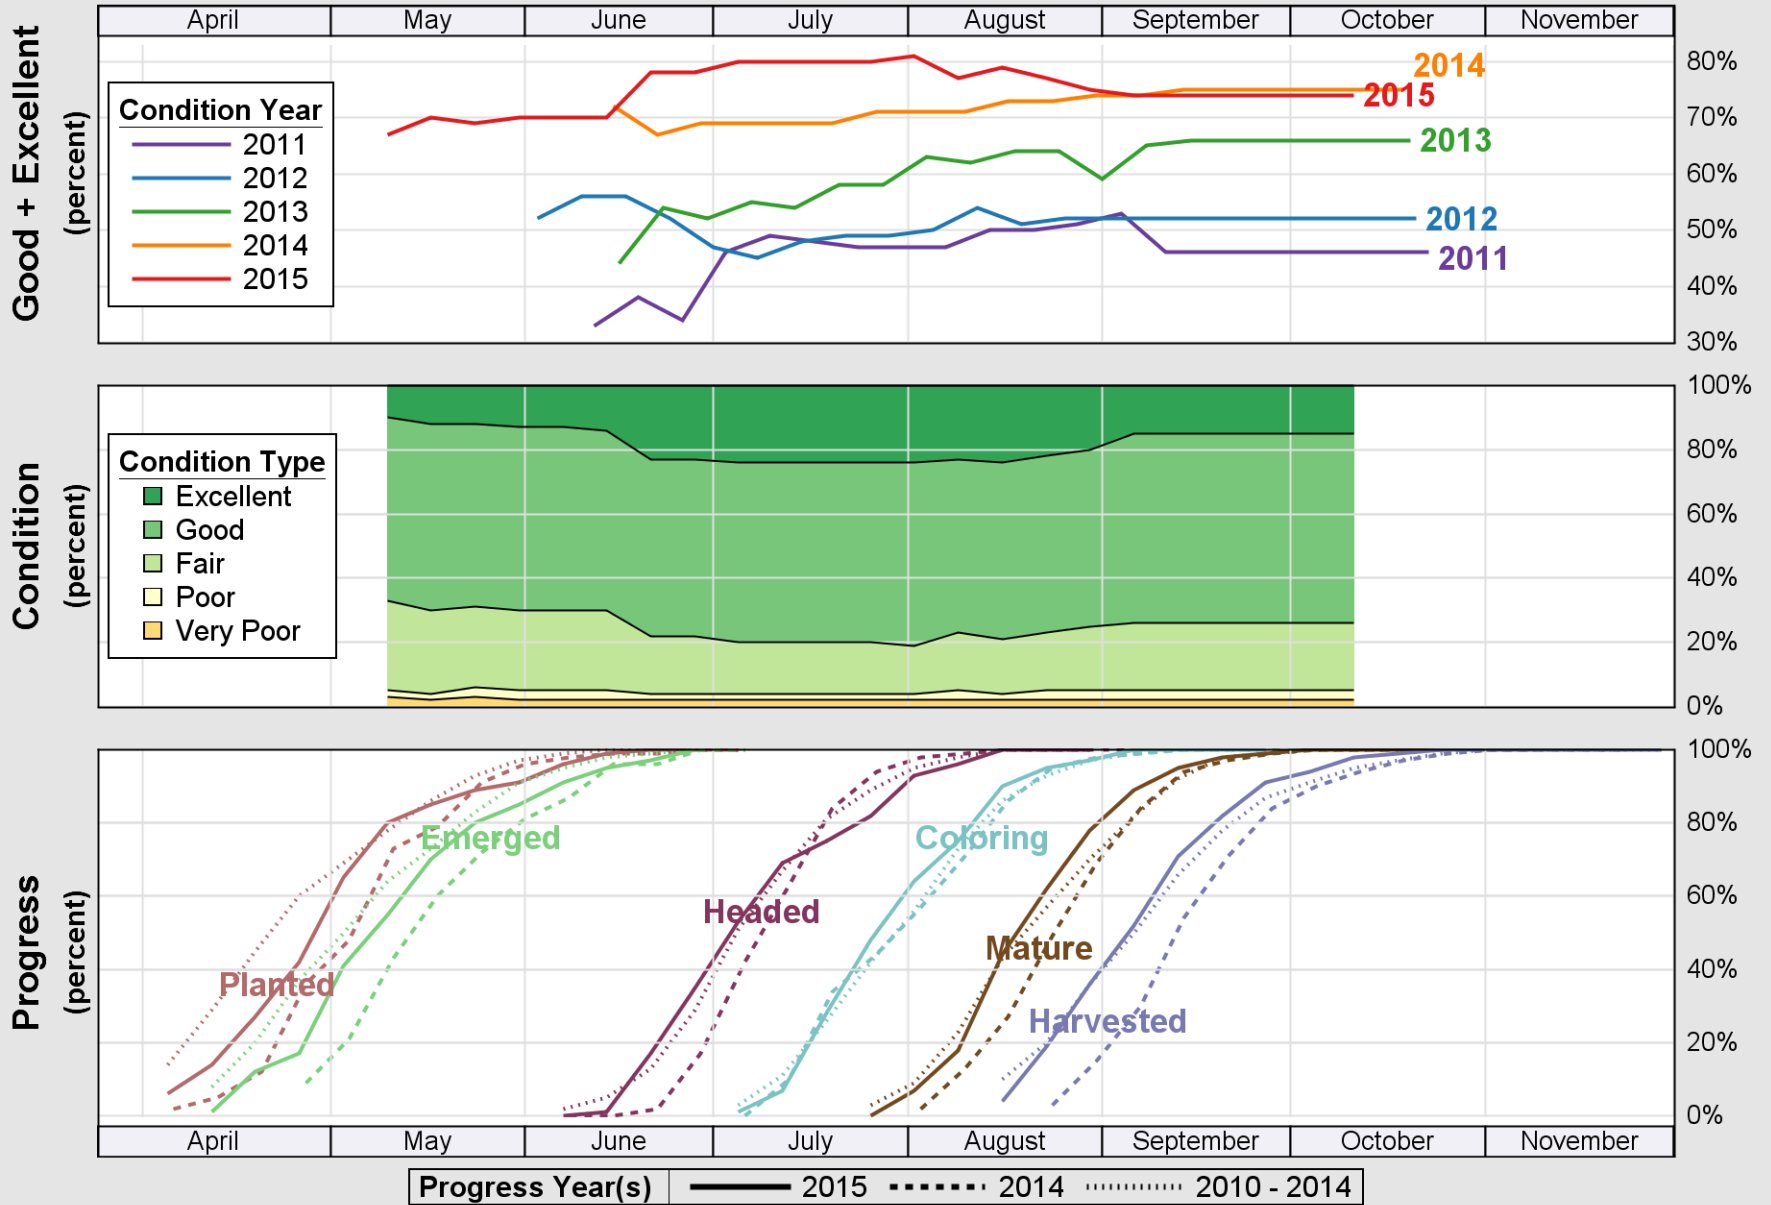

USDA

Crop Progress and Condition: Sorghum in Arkansas , 2015

NASS

Source: National Agricultural Statistics Service (NASS), Crop Progress Report