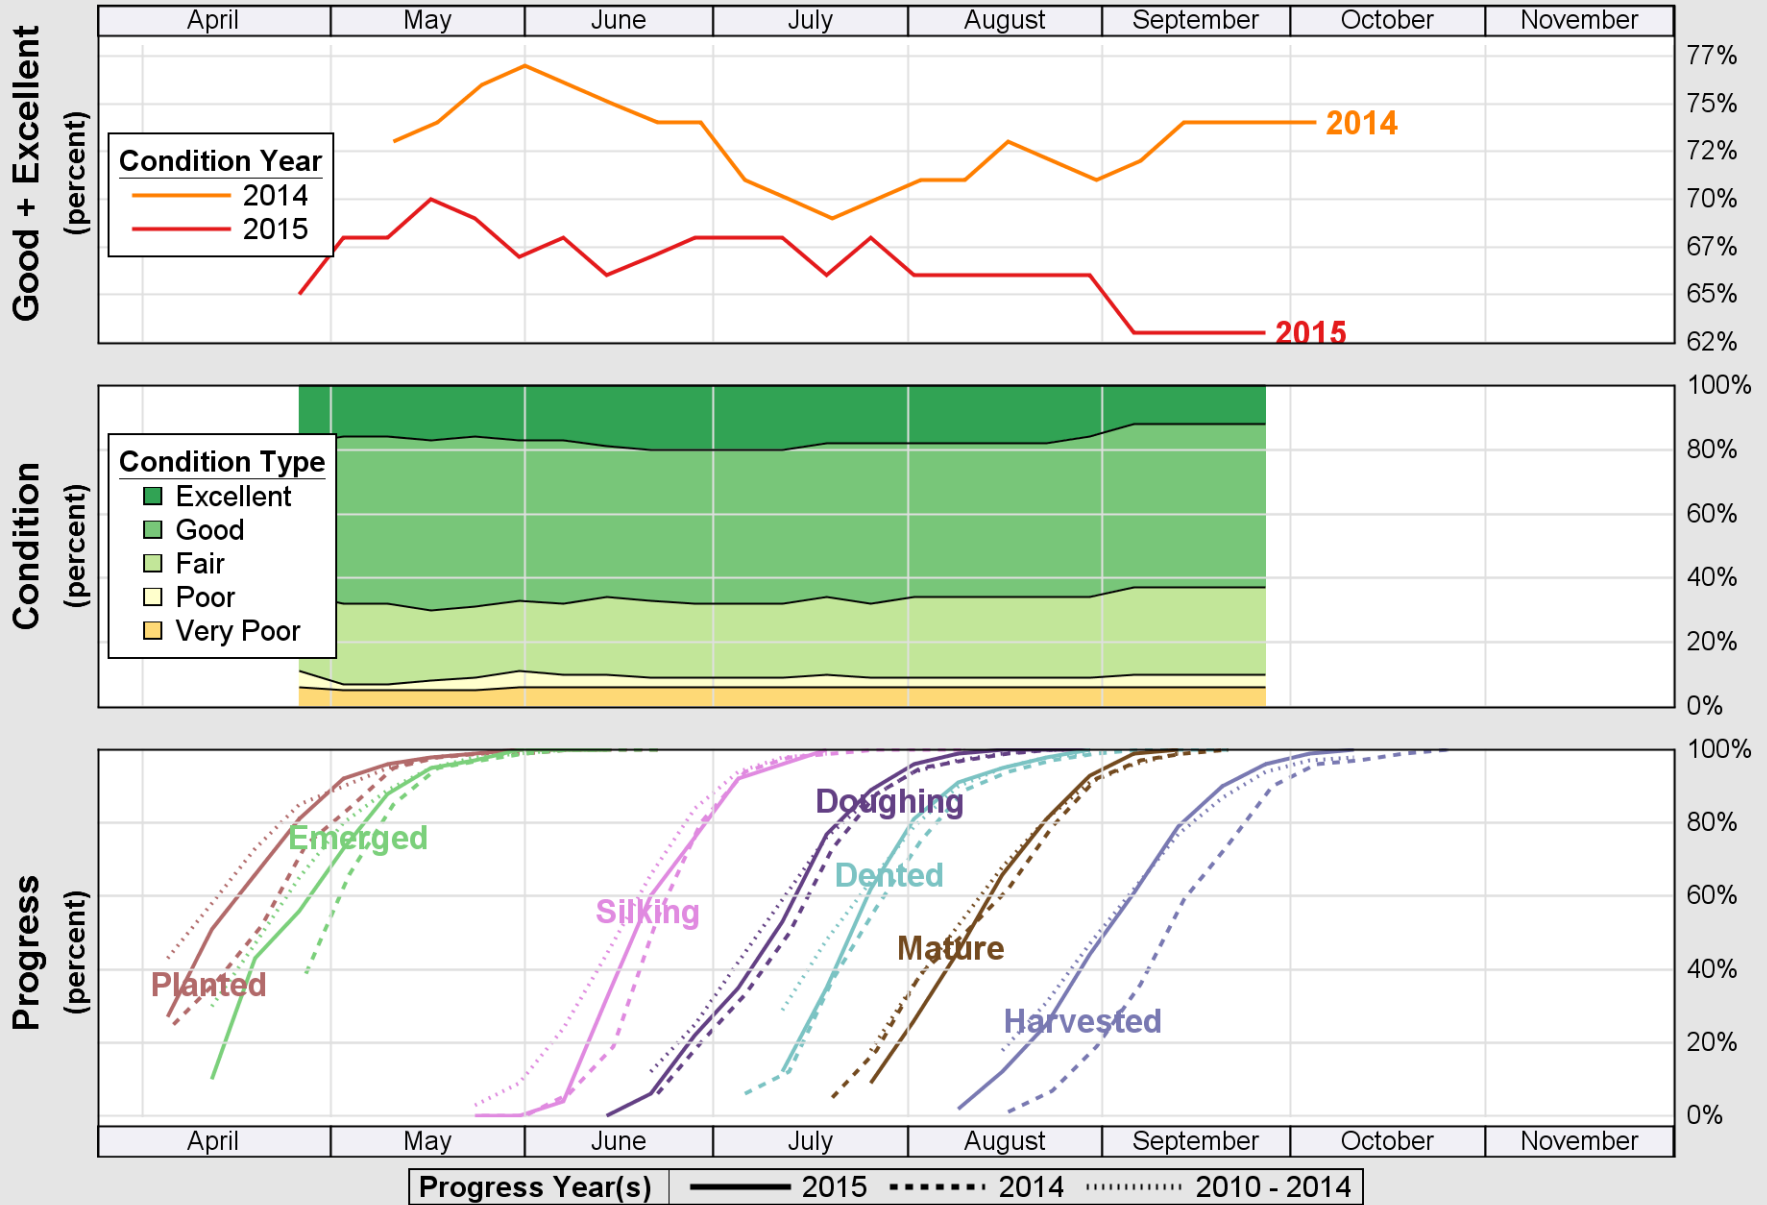

USDA

Crop Progress and Condition: Corn in Arkansas , 2015

NASS

Source: National Agricultural Statistics Service (NASS), Crop Progress Report

USDA

Crop Progress and Condition: Cotton in Arkansas , 2015

NASS

Source: National Agricultural Statistics Service (NASS), Crop Progress Report

USDA

Crop Progress and Condition: Pasture and Range in Arkansas , 2015

NASS

Source: National Agricultural Statistics Service (NASS), Crop Progress Report

USDA

Crop Progress and Condition: Peanuts in Arkansas , 2015