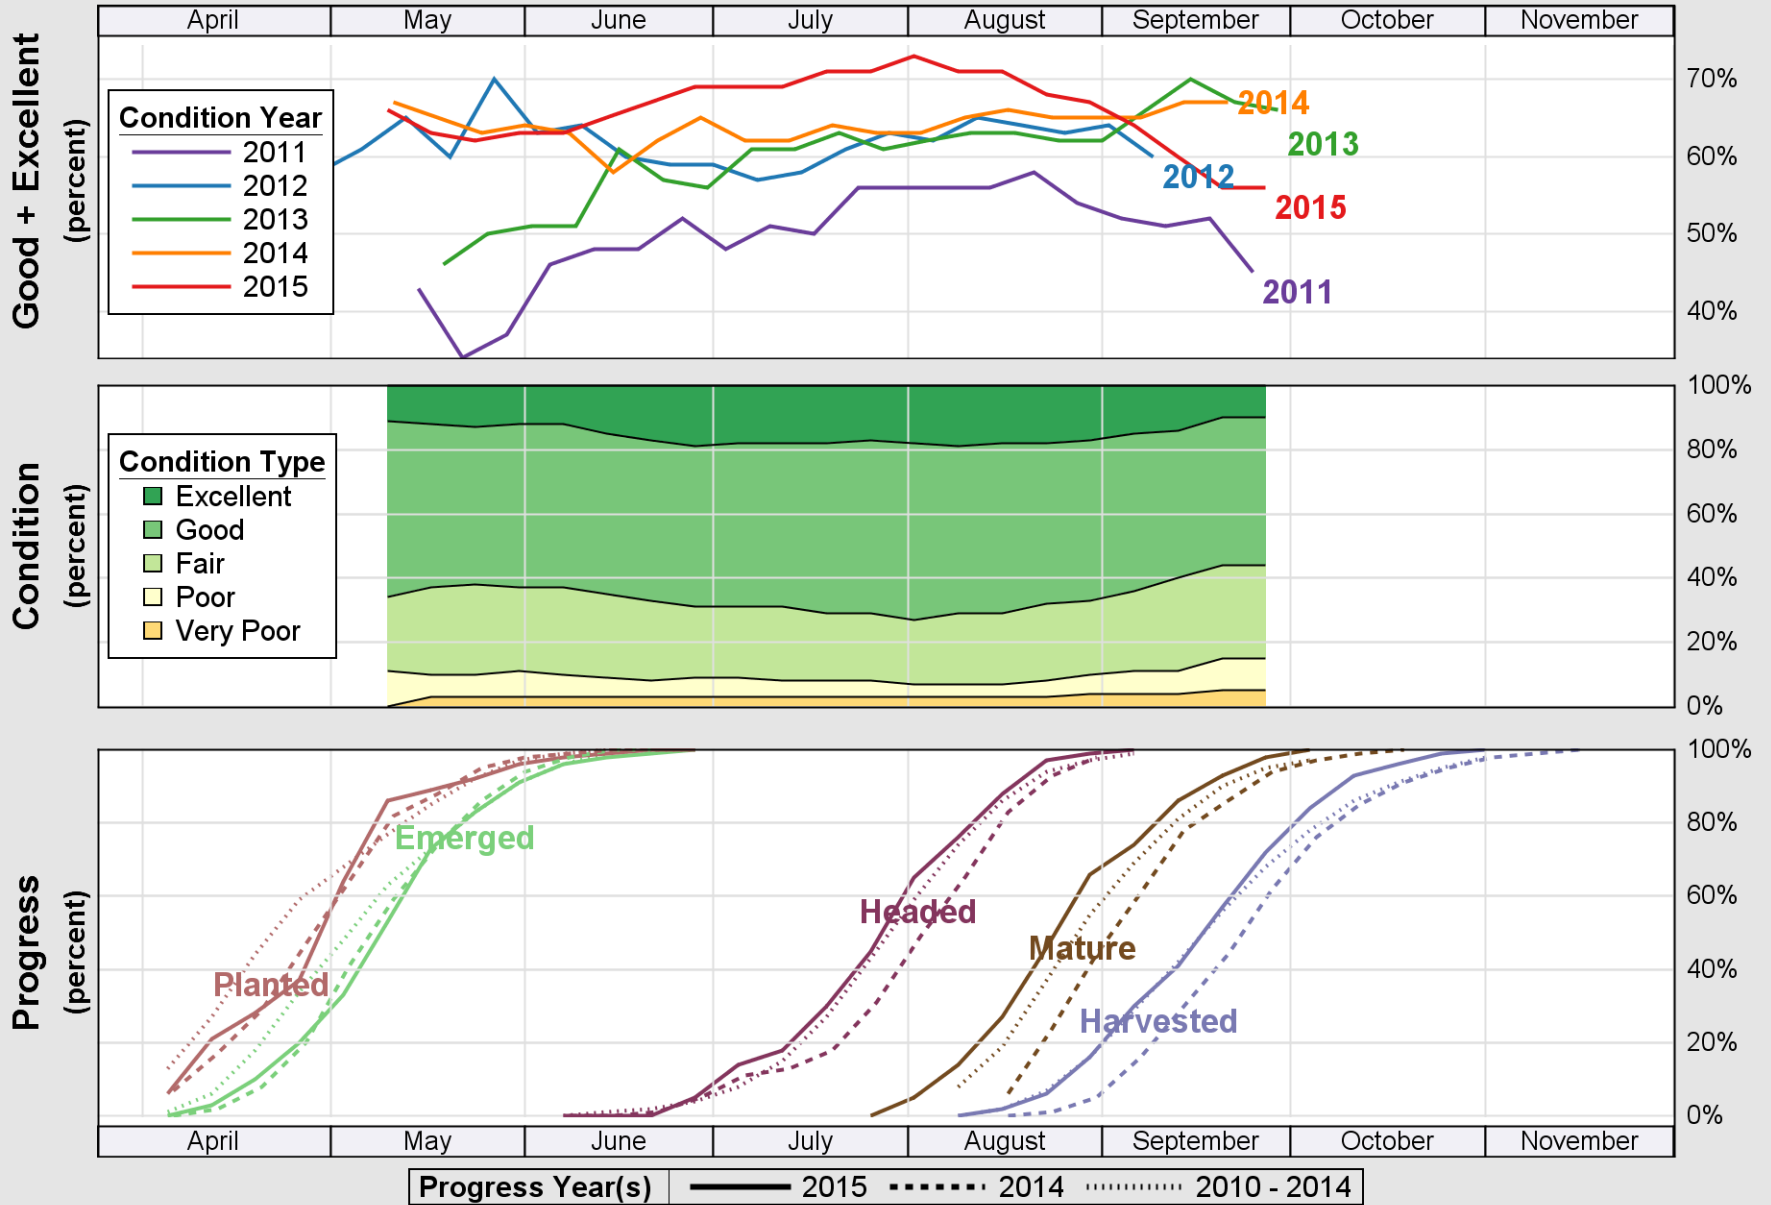

NASS

Source: National Agricultural Statistics Service (NASS), Crop Progress Report

USDA

Crop Progress and Condition: Rice in Arkansas , 2015

NASS

Source: National Agricultural Statistics Service (NASS), Crop Progress Report