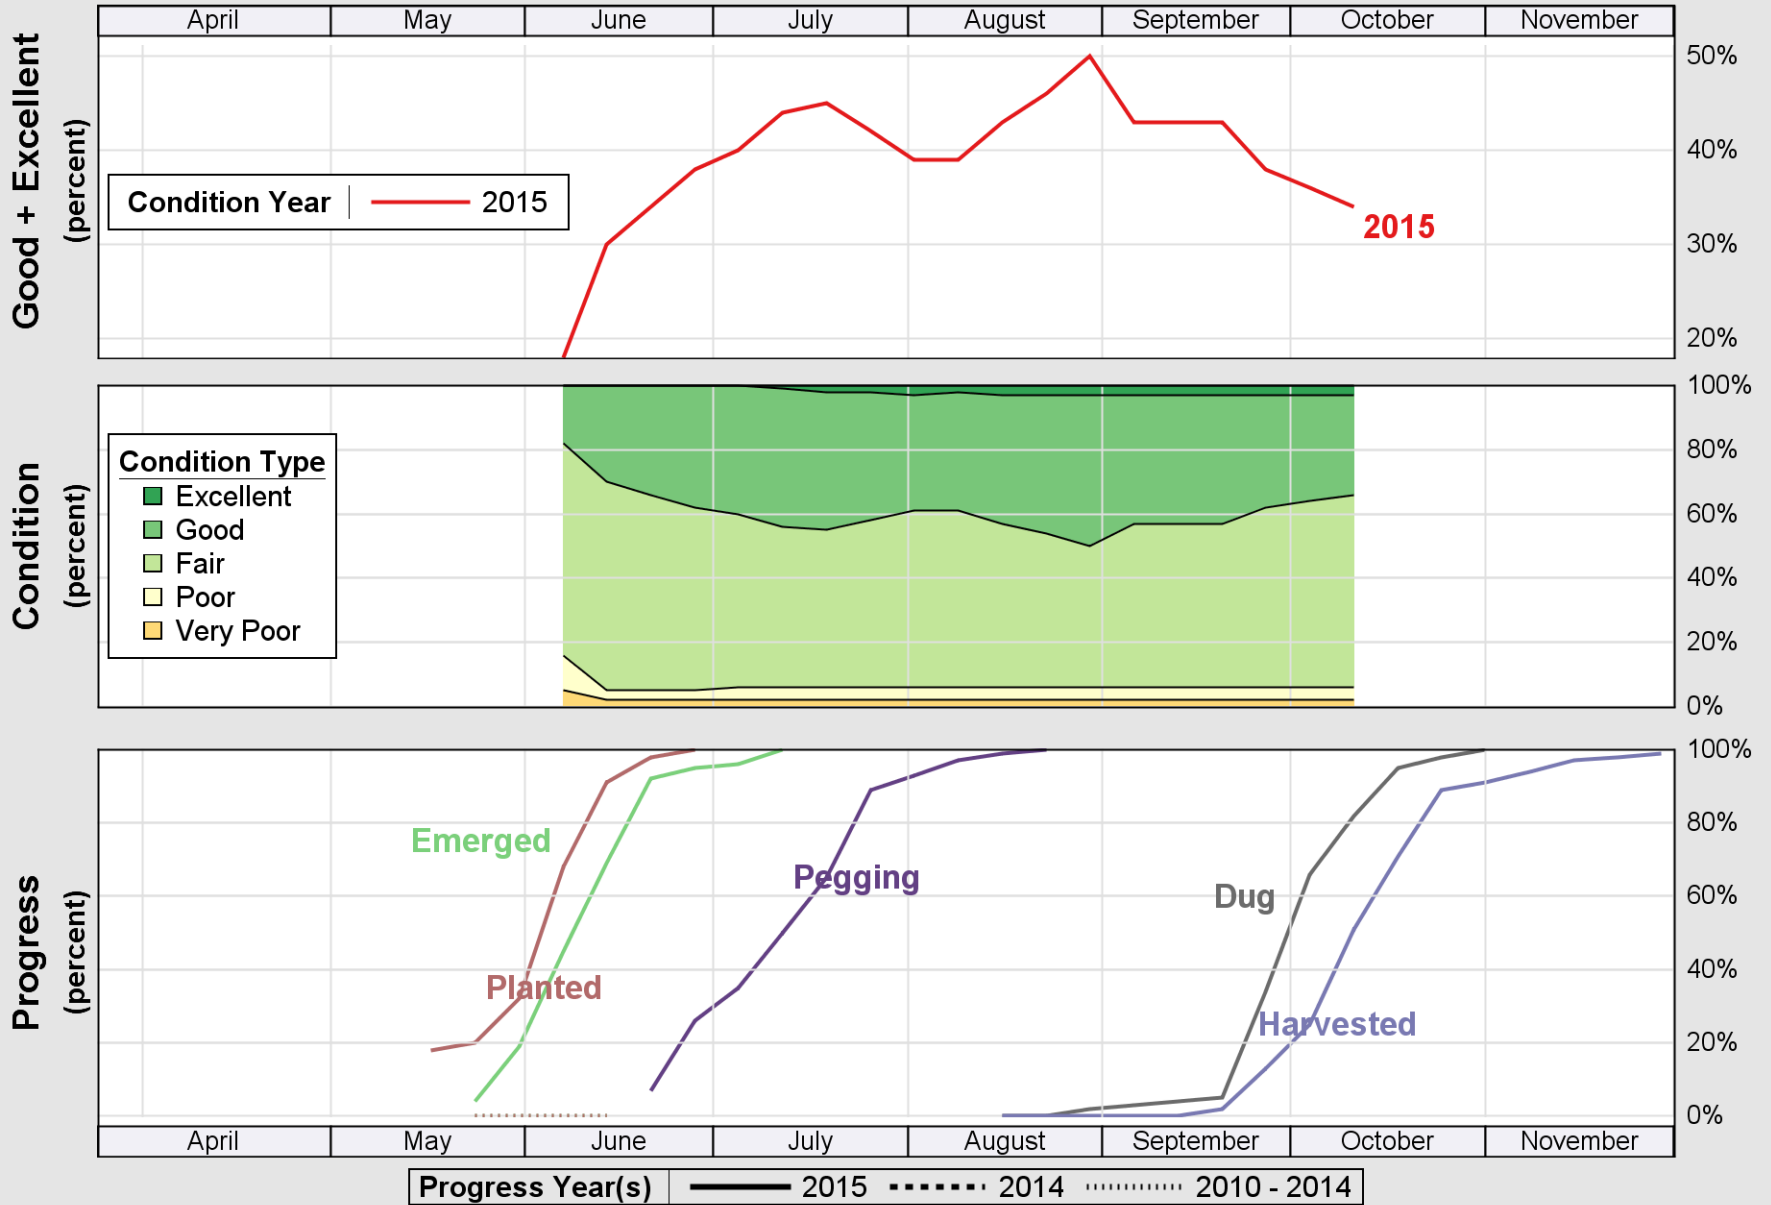

USDA

Crop Progress and Condition: Peanuts in Arkansas , 2015

NASS

Source: National Agricultural Statistics Service (NASS), Crop Progress Report