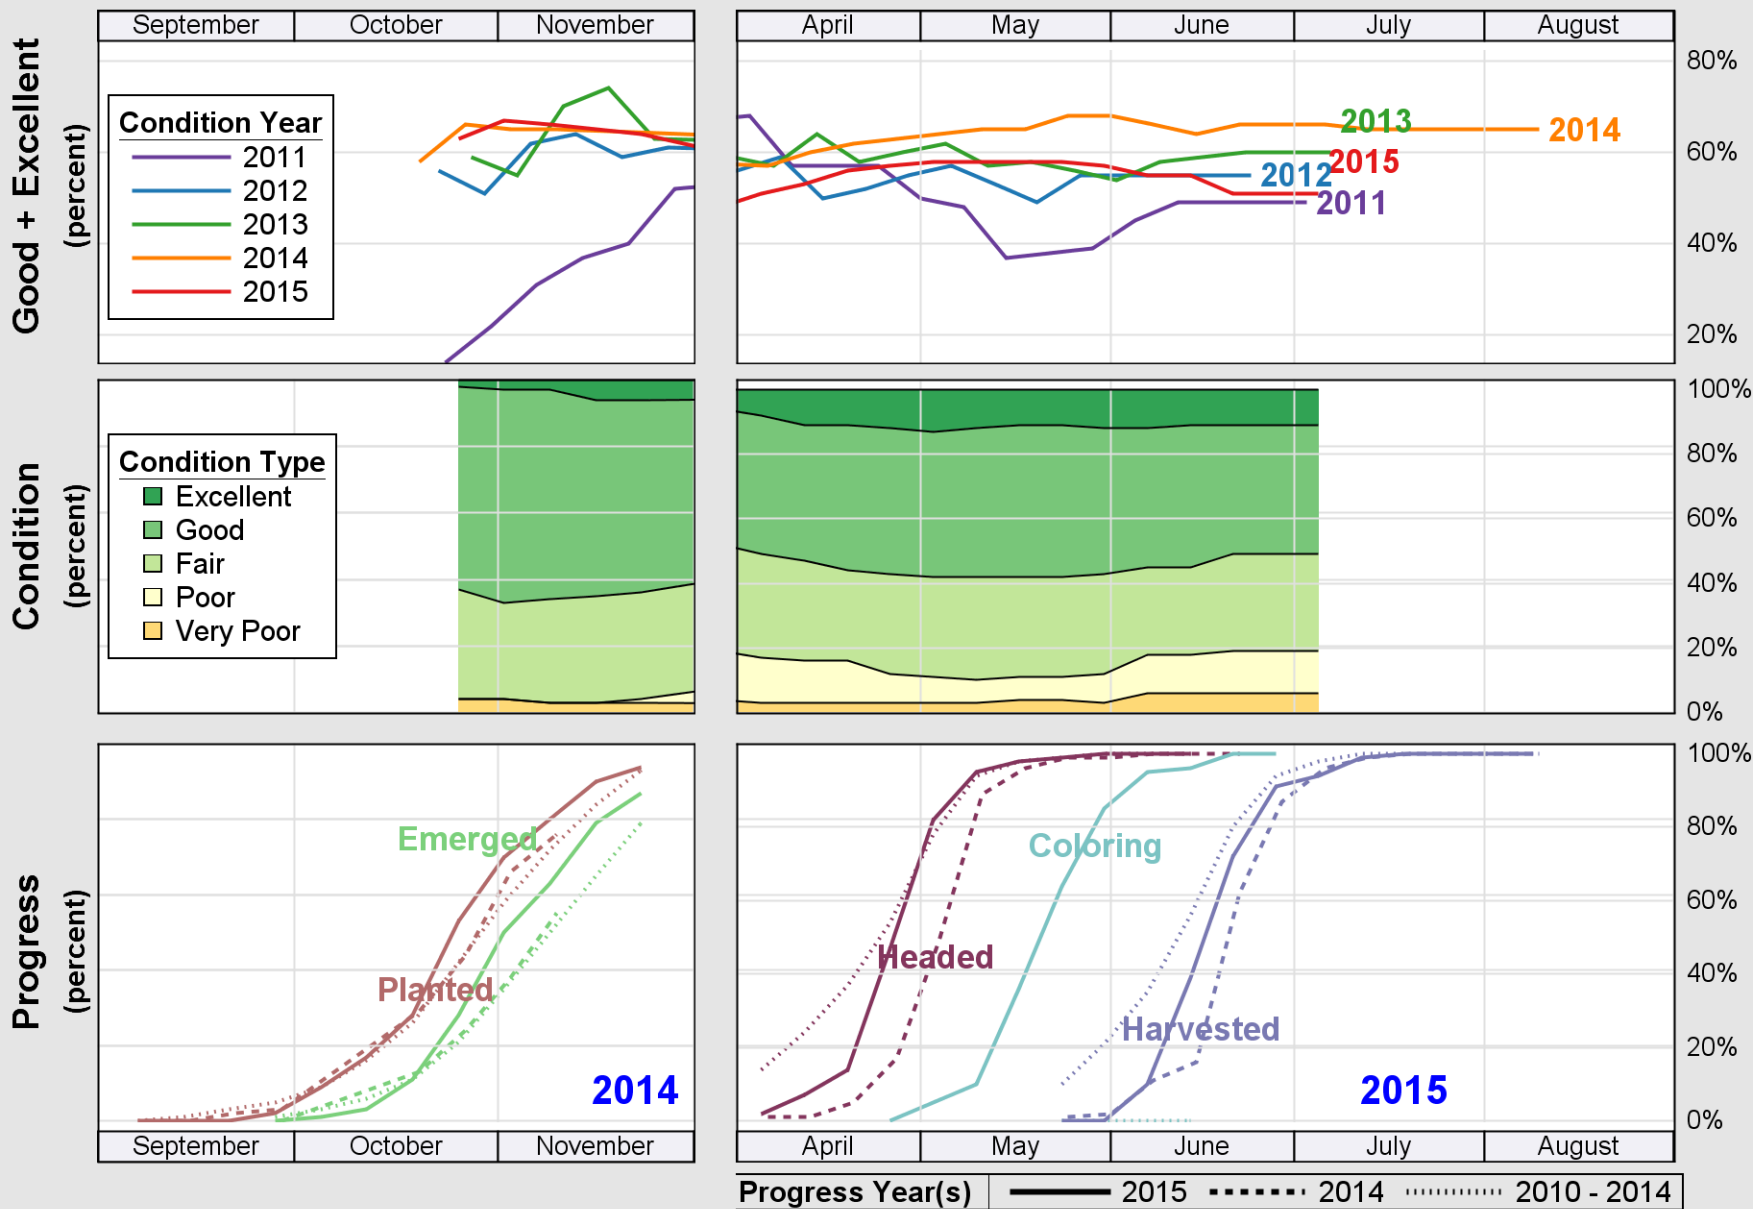

NASS

Source: National Agricultural Statistics Service (NASS), Crop Progress Report

USDA

Crop Progress and Condition: Winter Wheat in Arkansas , 2015

NASS

Source: National Agricultural Statistics Service (NASS), Crop Progress Report